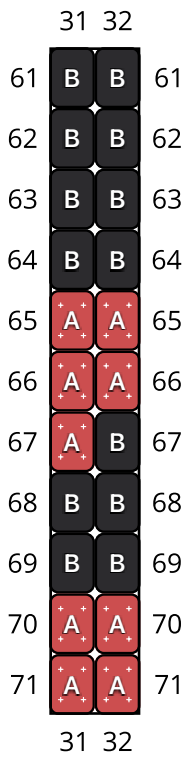

Red Go Black Loom

Type: Loom

Width: 32

Height: 71

Finished size: 1.7 x 4.7"

Total beads: 2,272

© 2025 Just Bead It | The Pixel Zone

thepixelzone.com

31 32

| | | | |
|----|----------------|----------------|----|
| 1 | A ⁺ | A ⁺ | 1 |
| 2 | A ⁺ | A ⁺ | 2 |
| 3 | A ⁺ | A ⁺ | 3 |
| 4 | B | B | 4 |
| 5 | B | B | 5 |
| 6 | B | B | 6 |
| 7 | A ⁺ | A ⁺ | 7 |
| 8 | A ⁺ | A ⁺ | 8 |
| 9 | B | B | 9 |
| 10 | A ⁺ | A ⁺ | 10 |
| 11 | A ⁺ | A ⁺ | 11 |
| 12 | B | B | 12 |
| 13 | B | B | 13 |
| 14 | B | B | 14 |
| 15 | B | B | 15 |
| 16 | A ⁺ | A ⁺ | 16 |
| 17 | A ⁺ | A ⁺ | 17 |
| 18 | A ⁺ | A ⁺ | 18 |
| 19 | B | B | 19 |
| 20 | B | B | 20 |
| 21 | B | B | 21 |
| 22 | B | B | 22 |
| 23 | B | B | 23 |
| 24 | A ⁺ | A ⁺ | 24 |
| 25 | A ⁺ | A ⁺ | 25 |
| 26 | A ⁺ | A ⁺ | 26 |
| 27 | A ⁺ | A ⁺ | 27 |
| 28 | A ⁺ | A ⁺ | 28 |
| 29 | A ⁺ | A ⁺ | 29 |
| 30 | A ⁺ | A ⁺ | 30 |

Word Chart

Starting bead: Top Right

Row 1 (L) (32)A
Row 2 (L) (32)A
Row 3 (L) (5)A, (15)B, (11)A, (1)B
Row 4 (L) (32)B
Row 5 (L) (32)B
Row 6 (L) (2)B, (14)A, (16)B
Row 7 (L) (25)A, (6)B, (1)A
Row 8 (L) (3)A, (13)B, (16)A
Row 9 (L) (22)B, (10)A
Row 10 (L) (15)A, (13)B, (4)A
Row 11 (L) (23)A, (9)B
Row 12 (L) (3)B, (25)A, (4)B
Row 13 (L) (15)B, (17)A
Row 14 (L) (23)B, (9)A
Row 15 (L) (29)B, (3)A
Row 16 (L) (9)A, (23)B
Row 17 (L) (19)A, (13)B
Row 18 (L) (27)A, (5)B
Row 19 (L) (3)B, (29)A
Row 20 (L) (14)B, (18)A
Row 21 (L) (22)B, (10)A
Row 22 (L) (28)B, (4)A
Row 23 (L) (5)B, (14)A, (13)B
Row 24 (L) (26)A, (6)B
Row 25 (L) (31)A, (1)B
Row 26 (L) (11)A, (7)B, (14)A
Row 27 (L) (7)A, (17)B, (8)A
Row 28 (L) (5)A, (23)B, (4)A
Row 29 (L) (4)A, (15)B, (6)A, (6)B, (1)A
Row 30 (L) (3)A, (14)B, (12)A, (3)B
Row 31 (L) (3)A, (12)B, (17)A
Row 32 (L) (3)A, (12)B, (8)A, (5)B, (4)A
Row 33 (L) (4)A, (11)B, (7)A, (10)B
Row 34 (L) (4)A, (11)B, (6)A, (11)B