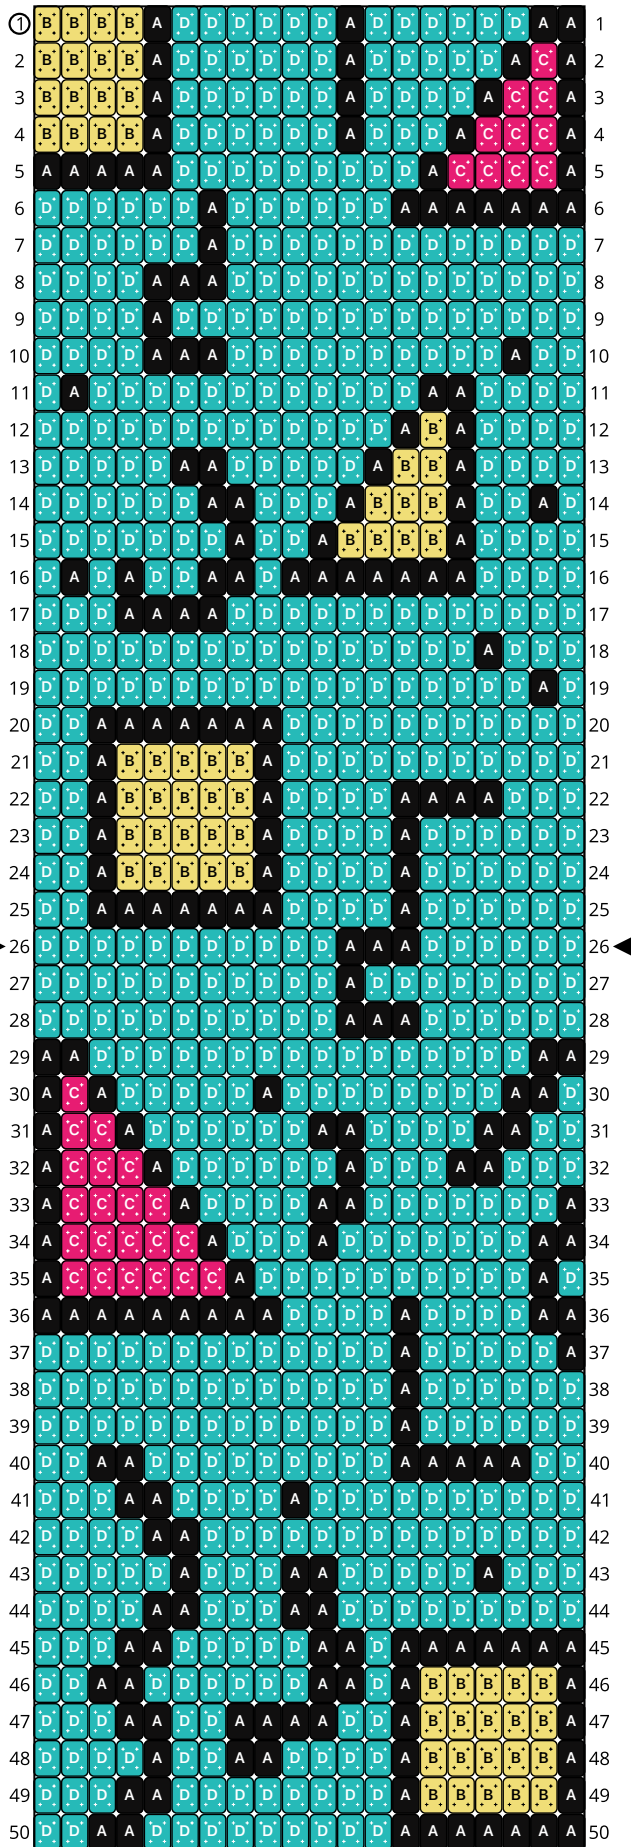

90s Throw Back

Type: Loom

Width: 20

Height: 50

Finished size: 1.1 x 3.3"

Total beads: 1,000

© 2026 The Pixel Zone

thepixelzone.com

Loom Bead Pattern | Personal Use ONLY | NO Selling

Word Chart

Starting bead: Top Left

Row 1 (R) (4)B, (1)A, (6)D, (1)A, (6)D, (2)A

Row 2 (R) (4)B, (1)A, (6)D, (1)A, (5)D, (1)A, (1)C, (1)A

Row 3 (R) (4)B, (1)A, (6)D, (1)A, (4)D, (1)A, (2)C, (1)A

Row 4 (R) (4)B, (1)A, (6)D, (1)A, (3)D, (1)A, (3)C, (1)A

Row 5 (R) (5)A, (9)D, (1)A, (4)C, (1)A

Row 6 (R) (6)D, (1)A, (6)D, (7)A

Row 7 (R) (6)D, (1)A, (13)D

Row 8 (R) (4)D, (3)A, (13)D

Row 9 (R) (4)D, (1)A, (15)D

Row 15 (R) (7)D, (1)A, (2)D, (1)A, (4)B, (1)A, (4)D

Row 16 (R) (1)D, (1)A, (1)D, (1)A, (2)D, (2)A, (1)D, (7)A, (4)D

Row 17 (R) (3)D, (4)A, (13)D

Row 18 (R) (16)D, (1)A, (3)D

Row 19 (R) (18)D, (1)A, (1)D

Row 20 (R) (2)D, (7)A, (11)D