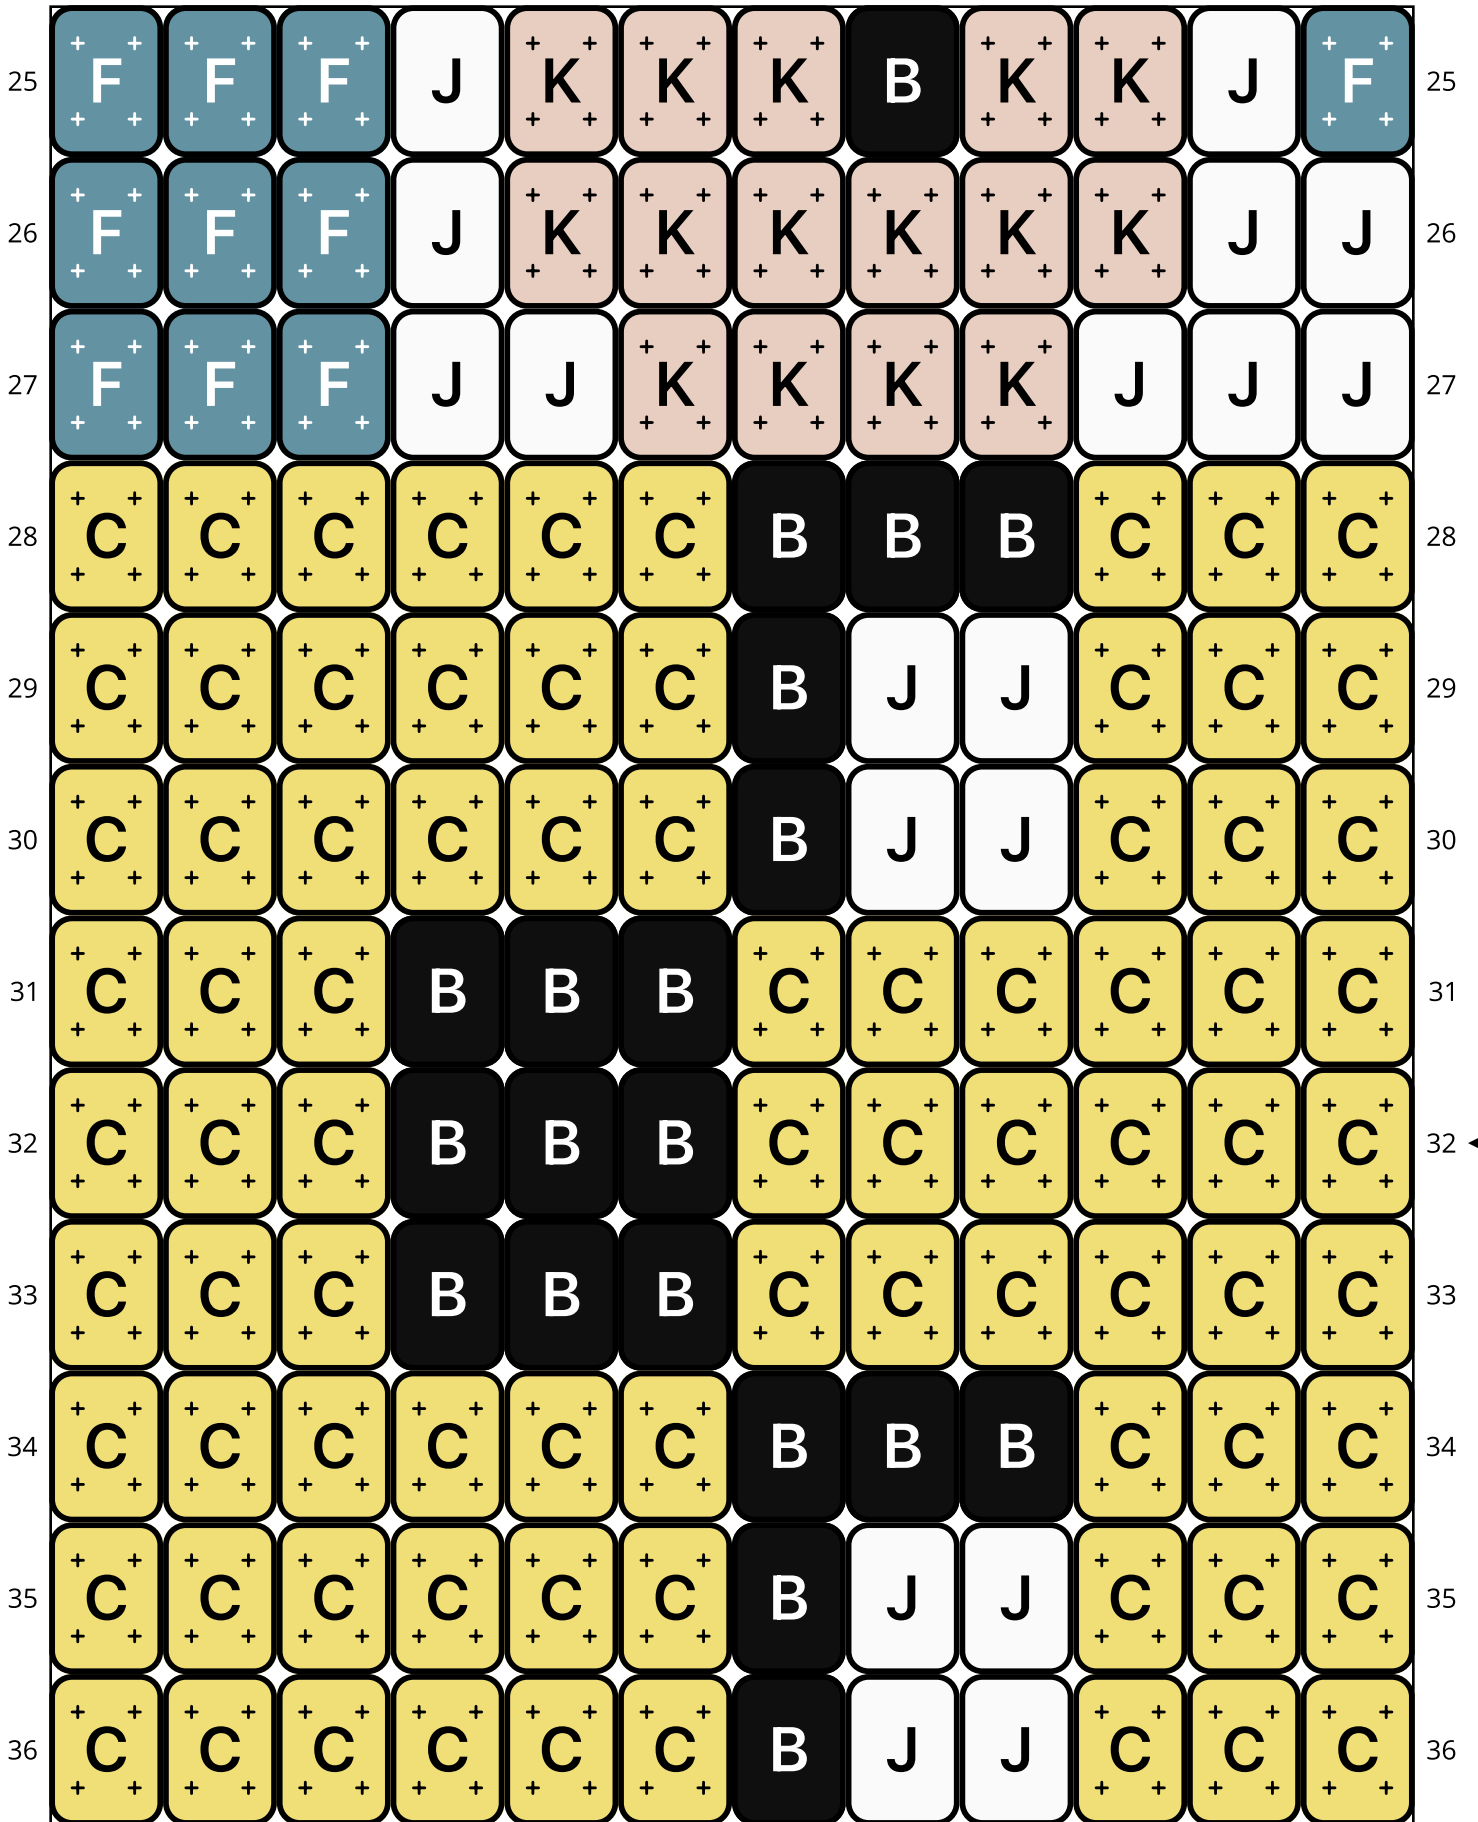

# Adventure Times 7

Type: Loom

Width: 12

Height: 63

Finished size: 0.6 x 4.2"

Total beads: 756

© 2026 The Pixel Zone

[thepixelzone.com](http://thepixelzone.com)

## Word Chart

Starting bead: Top Left

Row 1 (R) (12)A  
Row 2 (R) (3)A, (4)E, (5)A  
Row 3 (R) (2)A, (4)E, (1)B, (1)E, (4)A  
Row 4 (R) (4)E, (1)B, (5)E, (2)A  
Row 5 (R) (4)E, (1)B, (4)E, (3)A  
Row 6 (R) (1)D, (3)E, (1)B, (4)E, (3)A  
Row 7 (R) (2)A, (4)E, (1)B, (1)E, (4)A  
Row 8 (R) (3)A, (4)E, (5)A  
Row 9 (R) (12)A  
Row 10 (R) (9)Q, (1)M, (2)Q  
Row 11 (R) (2)O, (3)Q, (3)P, (2)Q, (1)M, (1)Q  
Row 12 (R) (2)O, (2)Q, (3)P, (1)B, (1)P, (1)Q, (1)M, (1)Q  
Row 13 (R) (3)O, (2)P, (1)B, (3)P, (1)Q, (2)M  
Row 14 (R) (3)O, (2)P, (1)B, (3)P, (1)Q, (2)M  
Row 15 (R) (3)O, (2)P, (1)B, (3)P, (1)Q, (2)M  
Row 16 (R) (2)O, (2)Q, (3)P, (1)B, (1)P, (1)Q, (1)M, (1)Q  
Row 17 (R) (2)O, (3)Q, (3)P, (2)Q, (1)M, (1)Q  
Row 18 (R) (9)Q, (1)M, (2)Q  
Row 19 (R) (3)F, (2)J, (4)K, (3)J  
Row 20 (R) (3)F, (1)J, (6)K, (2)J  
Row 21 (R) (3)F, (1)J, (3)K, (1)B, (2)K, (1)J, (1)F  
Row 22 (R) (3)F, (1)J, (1)K, (1)B, (4)K, (1)J, (1)F  
Row 23 (R) (3)F, (1)J, (1)K, (1)B, (4)K, (1)J, (1)F  
Row 24 (R) (3)F, (1)J, (1)K, (1)B, (4)K, (1)J, (1)F  
Row 25 (R) (3)F, (1)J, (3)K, (1)B, (2)K, (1)J, (1)F  
Row 26 (R) (3)F, (1)J, (6)K, (2)J  
Row 27 (R) (3)F, (2)J, (4)K, (3)J  
Row 28 (R) (6)C, (3)B, (3)C  
Row 29 (R) (6)C, (1)B, (2)J, (3)C  
Row 30 (R) (6)C, (1)B, (2)J, (3)C  
Row 31 (R) (3)C, (3)B, (6)C  
Row 32 (R) (3)C, (3)B, (6)C  
Row 33 (R) (3)C, (3)B, (6)C  
Row 34 (R) (6)C, (3)B, (3)C

DB58  
Marine Blue Lined Crystal AB  
Count: 32

DB174  
Transparent Chartreuse AB  
Count: 2

DB176  
Transparent Aqua AB  
Count: 60

DB177  
Transparent Capri Blue AB  
Count: 59

DB200  
White  
Count: 84

DB826  
Blush Satin  
Count: 29

DB1371  
Opaque Carnation Pink  
Count: 45