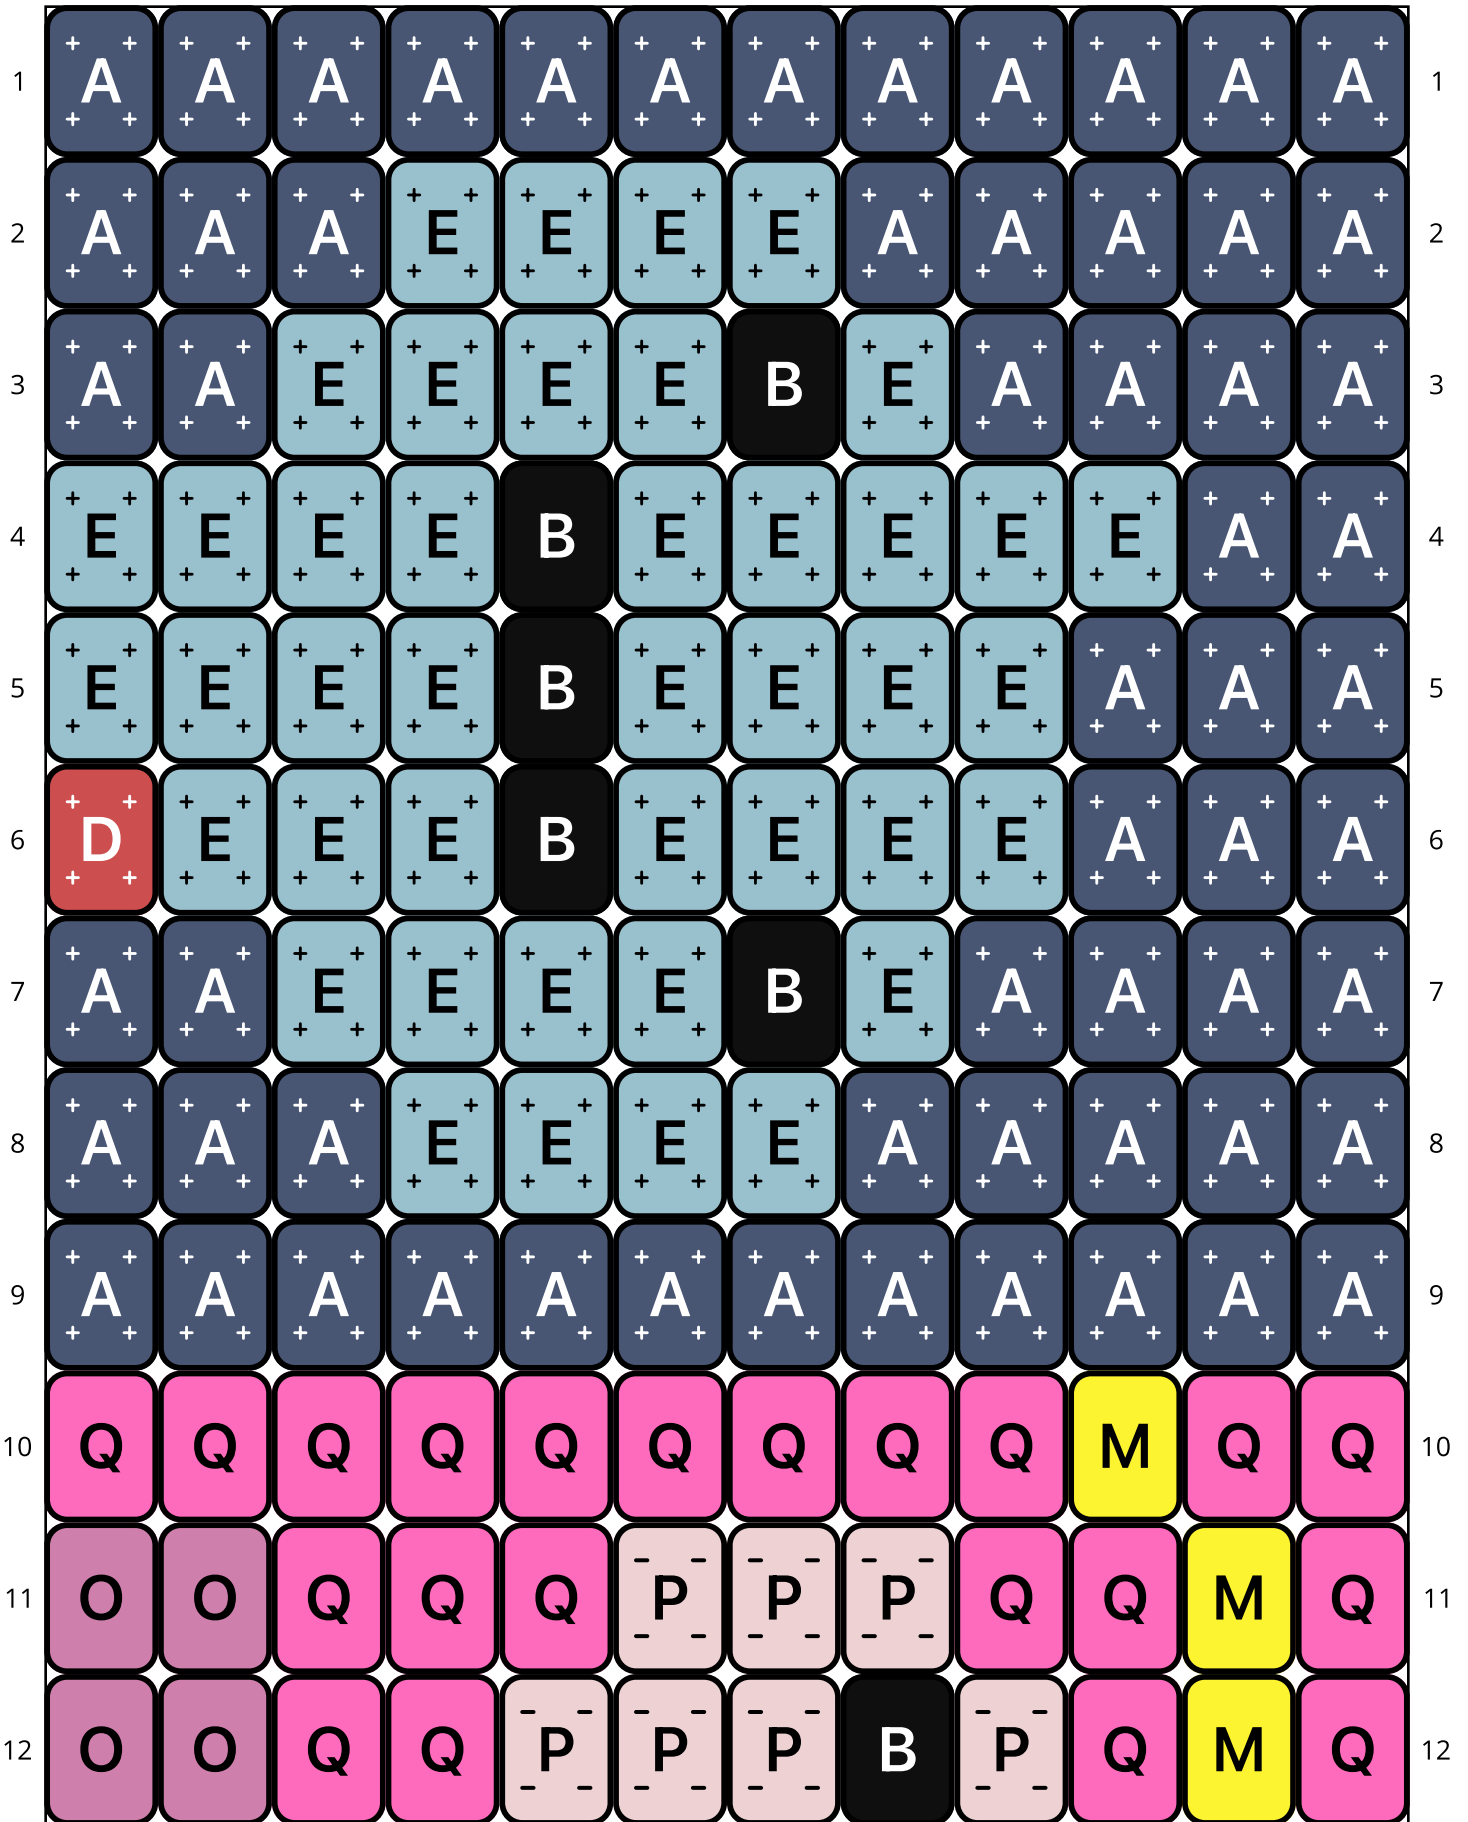

# Adventure Times 7

Type: Loom

Width: 12

Height: 63

Finished size: 0.6 x 4.2"

Total beads: 756

© 2026 The Pixel Zone

[thepixelzone.com](http://thepixelzone.com)

Loom Bead Pattern | Personal Use ONLY | NO Selling

## Word Chart

Starting bead: Top Left

Row 1 (R) (12)A  
Row 2 (R) (3)A, (4)E, (5)A  
Row 3 (R) (2)A, (4)E, (1)B, (1)E, (4)A  
Row 4 (R) (4)E, (1)B, (5)E, (2)A  
Row 5 (R) (4)E, (1)B, (4)E, (3)A  
Row 6 (R) (1)D, (3)E, (1)B, (4)E, (3)A  
Row 7 (R) (2)A, (4)E, (1)B, (1)E, (4)A  
Row 8 (R) (3)A, (4)E, (5)A  
Row 9 (R) (12)A  
Row 10 (R) (9)Q, (1)M, (2)Q  
Row 11 (R) (2)O, (3)Q, (3)P, (2)Q, (1)M, (1)Q  
Row 12 (R) (2)O, (2)Q, (3)P, (1)B, (1)P, (1)Q, (1)M, (1)Q  
Row 13 (R) (3)O, (2)P, (1)B, (3)P, (1)Q, (2)M  
Row 14 (R) (3)O, (2)P, (1)B, (3)P, (1)Q, (2)M  
Row 15 (R) (3)O, (2)P, (1)B, (3)P, (1)Q, (2)M  
Row 16 (R) (2)O, (2)Q, (3)P, (1)B, (1)P, (1)Q, (1)M, (1)Q  
Row 17 (R) (2)O, (3)Q, (3)P, (2)Q, (1)M, (1)Q  
Row 18 (R) (9)Q, (1)M, (2)Q  
Row 19 (R) (3)F, (2)J, (4)K, (3)J  
Row 20 (R) (3)F, (1)J, (6)K, (2)J  
Row 21 (R) (3)F, (1)J, (3)K, (1)B, (2)K, (1)J, (1)F  
Row 22 (R) (3)F, (1)J, (1)K, (1)B, (4)K, (1)J, (1)F  
Row 23 (R) (3)F, (1)J, (1)K, (1)B, (4)K, (1)J, (1)F  
Row 24 (R) (3)F, (1)J, (1)K, (1)B, (4)K, (1)J, (1)F  
Row 25 (R) (3)F, (1)J, (3)K, (1)B, (2)K, (1)J, (1)F  
Row 26 (R) (3)F, (1)J, (6)K, (2)J  
Row 27 (R) (3)F, (2)J, (4)K, (3)J  
Row 28 (R) (6)C, (3)B, (3)C  
Row 29 (R) (6)C, (1)B, (2)J, (3)C  
Row 30 (R) (6)C, (1)B, (2)J, (3)C  
Row 31 (R) (3)C, (3)B, (6)C  
Row 32 (R) (3)C, (3)B, (6)C  
Row 33 (R) (3)C, (3)B, (6)C  
Row 34 (R) (6)C, (3)B, (3)C

DB826  
Blush Satin  
Count: 29

DB1371  
Opaque Carnation Pink  
Count: 45