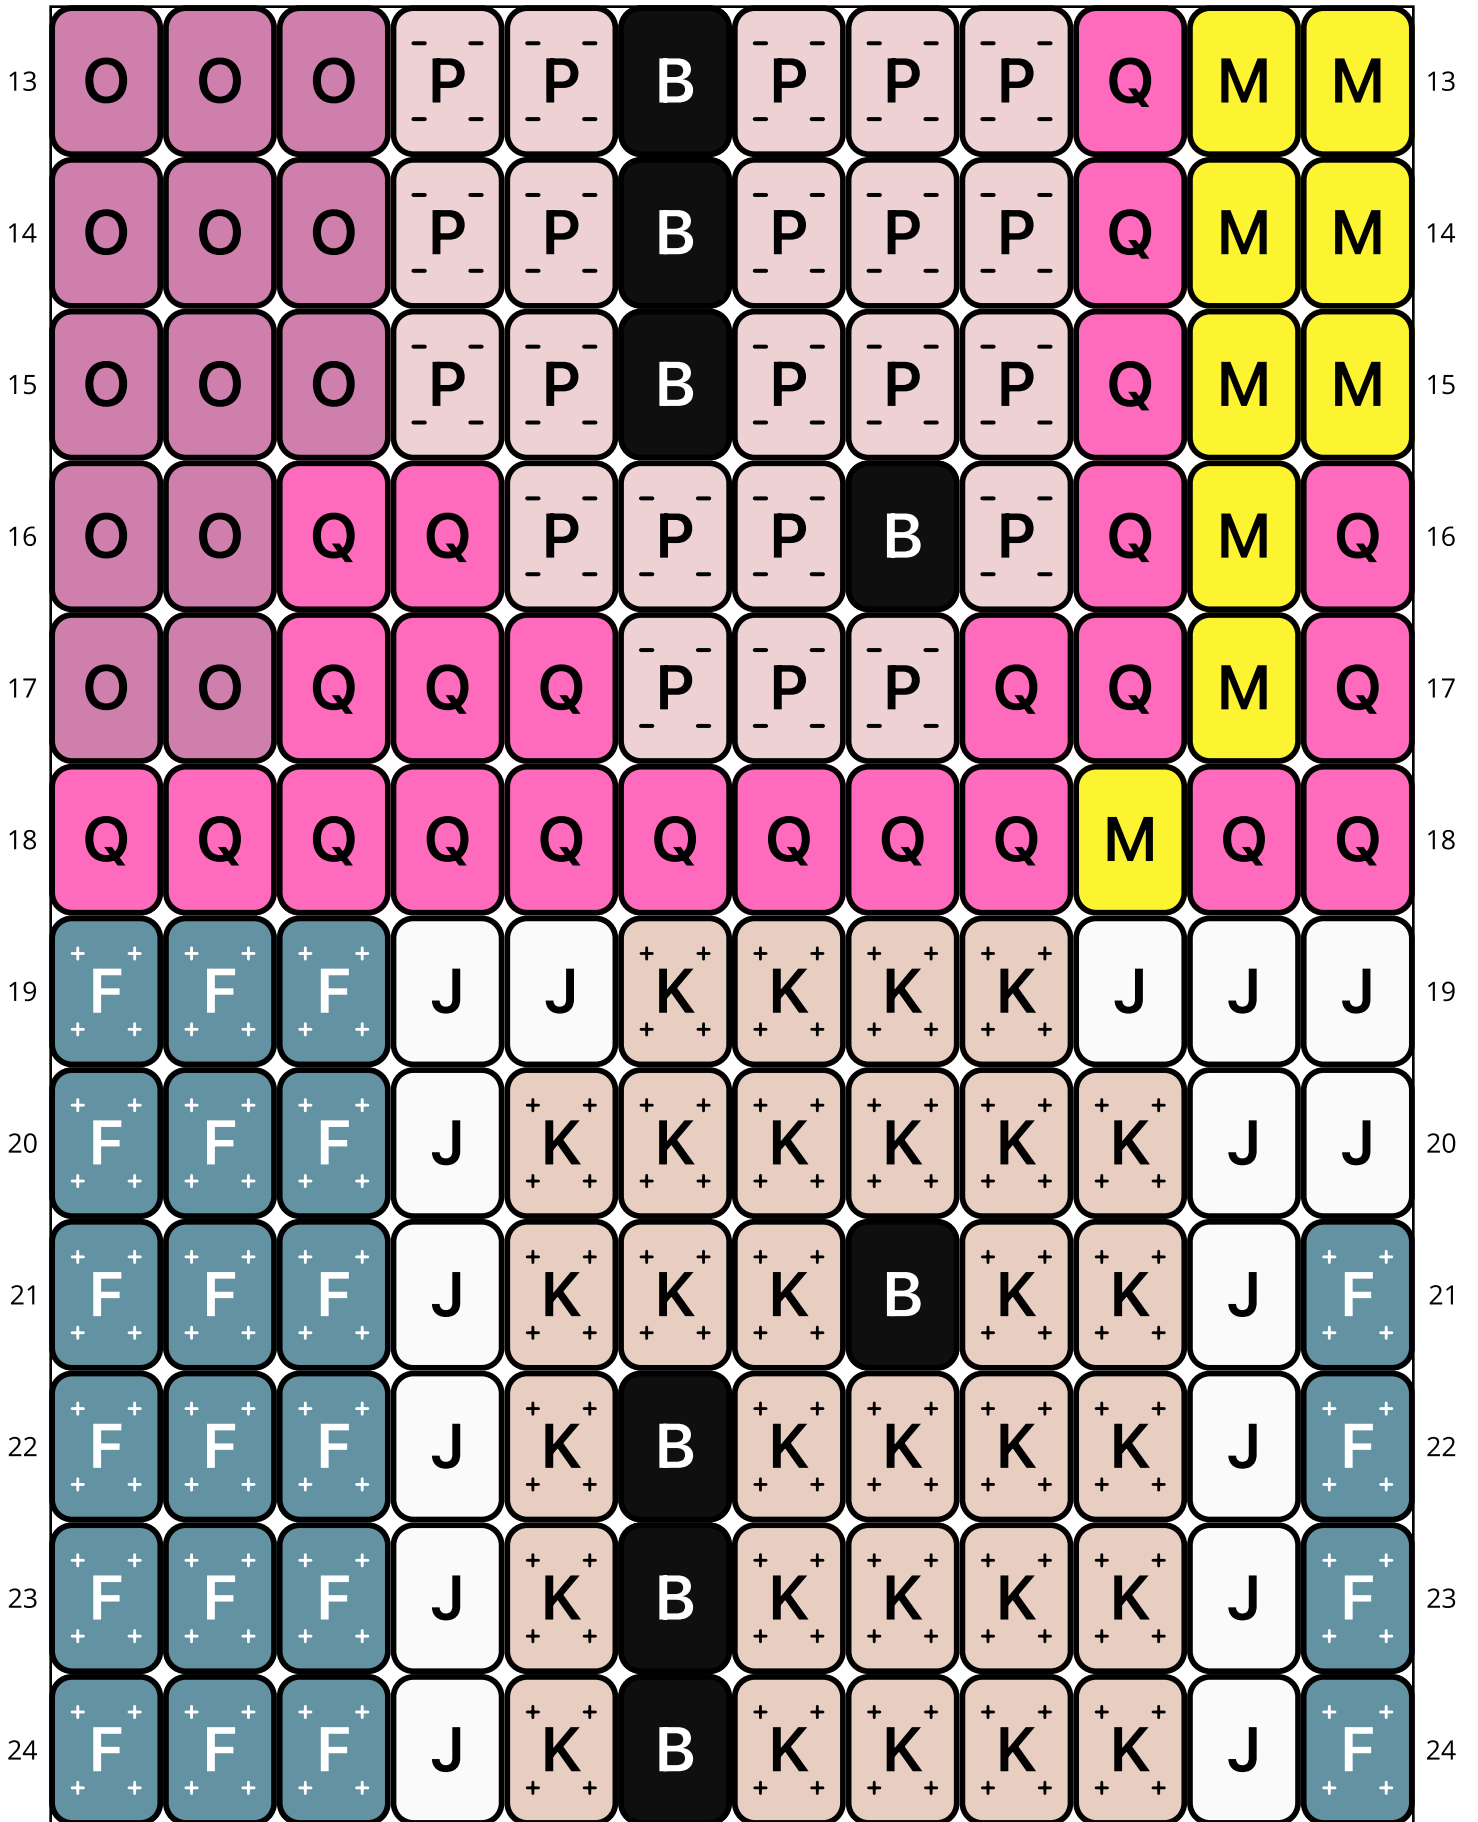

# Adventure Times 7

Type: Loom

Width: 12

Height: 63

Finished size: 0.6 x 4.2"

Total beads: 756

© 2026 The Pixel Zone

[thepixelzone.com](http://thepixelzone.com)

## Word Chart

Starting bead: Top Left

Row 1 (R) (12)A  
Row 2 (R) (3)A, (4)E, (5)A  
Row 3 (R) (2)A, (4)E, (1)B, (1)E, (4)A  
Row 4 (R) (4)E, (1)B, (5)E, (2)A  
Row 5 (R) (4)E, (1)B, (4)E, (3)A  
Row 6 (R) (1)D, (3)E, (1)B, (4)E, (3)A  
Row 7 (R) (2)A, (4)E, (1)B, (1)E, (4)A  
Row 8 (R) (3)A, (4)E, (5)A  
Row 9 (R) (12)A  
Row 10 (R) (9)Q, (1)M, (2)Q  
Row 11 (R) (2)O, (3)Q, (3)P, (2)Q, (1)M, (1)Q  
Row 12 (R) (2)O, (2)Q, (3)P, (1)B, (1)P, (1)Q, (1)M, (1)Q  
Row 13 (R) (3)O, (2)P, (1)B, (3)P, (1)Q, (2)M  
Row 14 (R) (3)O, (2)P, (1)B, (3)P, (1)Q, (2)M  
Row 15 (R) (3)O, (2)P, (1)B, (3)P, (1)Q, (2)M  
Row 16 (R) (2)O, (2)Q, (3)P, (1)B, (1)P, (1)Q, (1)M, (1)Q  
Row 17 (R) (2)O, (3)Q, (3)P, (2)Q, (1)M, (1)Q  
Row 18 (R) (9)Q, (1)M, (2)Q  
Row 19 (R) (3)F, (2)J, (4)K, (3)J  
Row 20 (R) (3)F, (1)J, (6)K, (2)J  
Row 21 (R) (3)F, (1)J, (3)K, (1)B, (2)K, (1)J, (1)F  
Row 22 (R) (3)F, (1)J, (1)K, (1)B, (4)K, (1)J, (1)F  
Row 23 (R) (3)F, (1)J, (1)K, (1)B, (4)K, (1)J, (1)F  
Row 24 (R) (3)F, (1)J, (1)K, (1)B, (4)K, (1)J, (1)F  
Row 25 (R) (3)F, (1)J, (3)K, (1)B, (2)K, (1)J, (1)F  
Row 26 (R) (3)F, (1)J, (6)K, (2)J  
Row 27 (R) (3)F, (2)J, (4)K, (3)J  
Row 28 (R) (6)C, (3)B, (3)C  
Row 29 (R) (6)C, (1)B, (2)J, (3)C  
Row 30 (R) (6)C, (1)B, (2)J, (3)C  
Row 31 (R) (3)C, (3)B, (6)C  
Row 32 (R) (3)C, (3)B, (6)C  
Row 33 (R) (3)C, (3)B, (6)C  
Row 34 (R) (6)C, (3)B, (3)C

DB58  
Marine Blue Lined Crystal AB  
Count: 32

DB174  
Transparent Chartreuse AB  
Count: 2

DB176  
Transparent Aqua AB  
Count: 60

DB177  
Transparent Capri Blue AB  
Count: 59

DB200  
White  
Count: 84

DB826  
Blush Satin  
Count: 29

DB1371  
Opaque Carnation Pink  
Count: 45