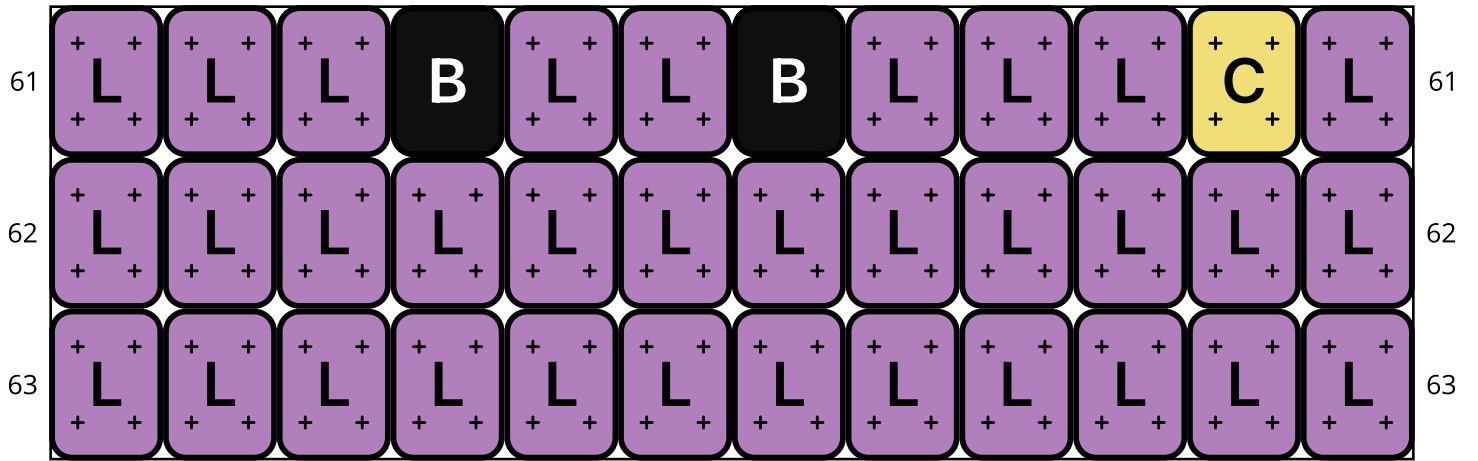

# Adventure Times 7

Type: Loom

Width: 12

Height: 63

Finished size: 0.6 x 4.2"

Total beads: 756

© 2026 The Pixel Zone

[thepixelzone.com](http://thepixelzone.com)

## Word Chart

Starting bead: Top Left

Row 1 (R) (12)A  
Row 2 (R) (3)A, (4)E, (5)A  
Row 3 (R) (2)A, (4)E, (1)B, (1)E, (4)A  
Row 4 (R) (4)E, (1)B, (5)E, (2)A  
Row 5 (R) (4)E, (1)B, (4)E, (3)A  
Row 6 (R) (1)D, (3)E, (1)B, (4)E, (3)A  
Row 7 (R) (2)A, (4)E, (1)B, (1)E, (4)A  
Row 8 (R) (3)A, (4)E, (5)A  
Row 9 (R) (12)A  
Row 10 (R) (9)Q, (1)M, (2)Q  
Row 11 (R) (2)O, (3)Q, (3)P, (2)Q, (1)M, (1)Q  
Row 12 (R) (2)O, (2)Q, (3)P, (1)B, (1)P, (1)Q, (1)M, (1)Q  
Row 13 (R) (3)O, (2)P, (1)B, (3)P, (1)Q, (2)M  
Row 14 (R) (3)O, (2)P, (1)B, (3)P, (1)Q, (2)M  
Row 15 (R) (3)O, (2)P, (1)B, (3)P, (1)Q, (2)M  
Row 16 (R) (2)O, (2)Q, (3)P, (1)B, (1)P, (1)Q, (1)M, (1)Q  
Row 17 (R) (2)O, (3)Q, (3)P, (2)Q, (1)M, (1)Q  
Row 18 (R) (9)Q, (1)M, (2)Q  
Row 19 (R) (3)F, (2)J, (4)K, (3)J  
Row 20 (R) (3)F, (1)J, (6)K, (2)J  
Row 21 (R) (3)F, (1)J, (3)K, (1)B, (2)K, (1)J, (1)F  
Row 22 (R) (3)F, (1)J, (1)K, (1)B, (4)K, (1)J, (1)F  
Row 23 (R) (3)F, (1)J, (1)K, (1)B, (4)K, (1)J, (1)F  
Row 24 (R) (3)F, (1)J, (1)K, (1)B, (4)K, (1)J, (1)F  
Row 25 (R) (3)F, (1)J, (3)K, (1)B, (2)K, (1)J, (1)F  
Row 26 (R) (3)F, (1)J, (6)K, (2)J  
Row 27 (R) (3)F, (2)J, (4)K, (3)J  
Row 28 (R) (6)C, (3)B, (3)C  
Row 29 (R) (6)C, (1)B, (2)J, (3)C  
Row 30 (R) (6)C, (1)B, (2)J, (3)C  
Row 31 (R) (3)C, (3)B, (6)C  
Row 32 (R) (3)C, (3)B, (6)C  
Row 33 (R) (3)C, (3)B, (6)C  
Row 34 (R) (6)C, (3)B, (3)C