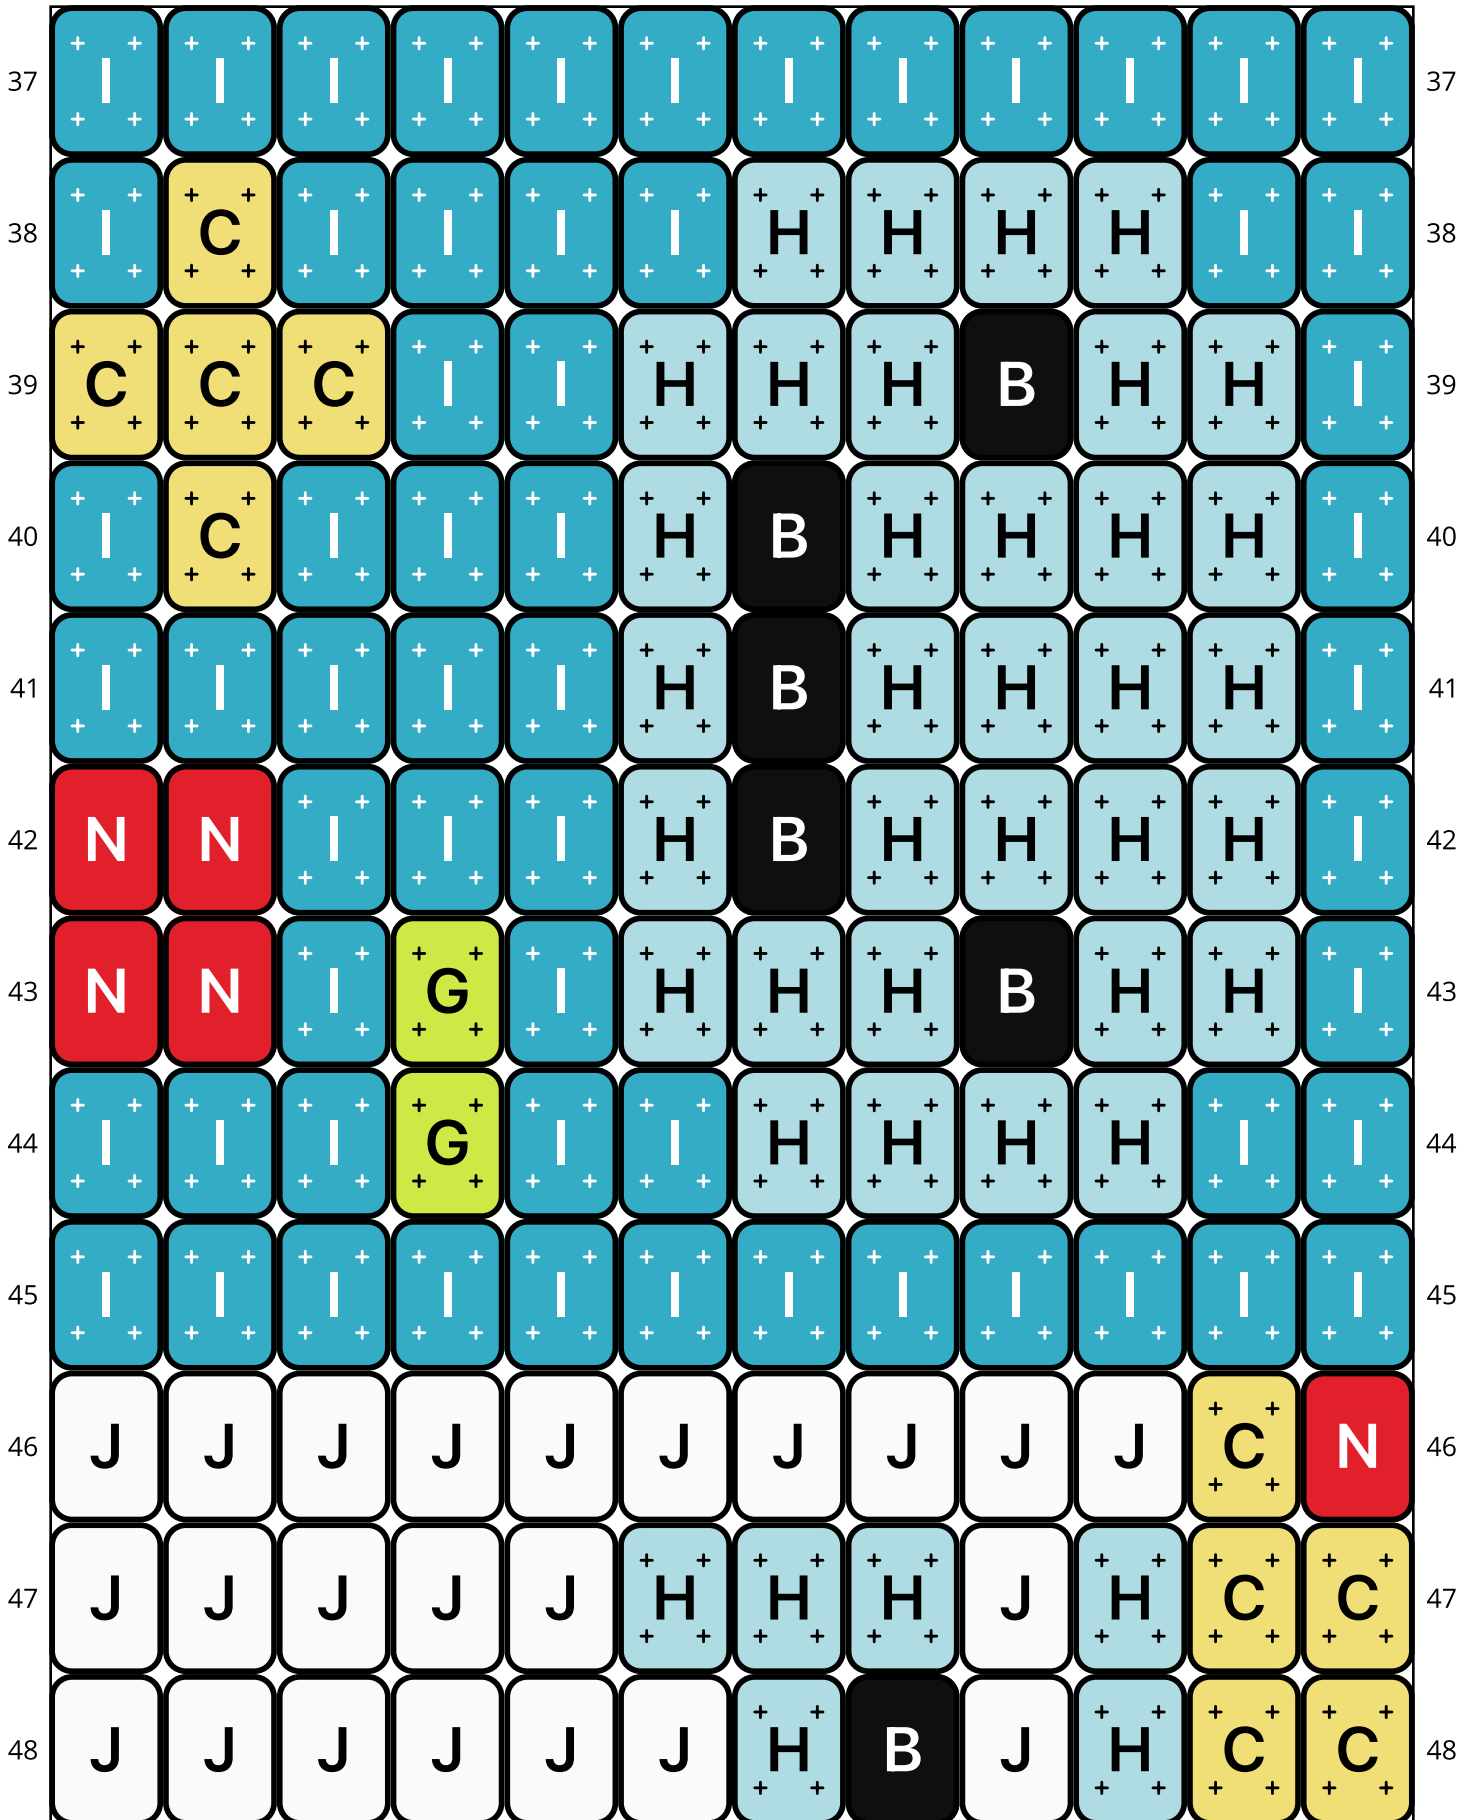

# Adventure Times 7

Type: Loom

Width: 12

Height: 63

Finished size: 0.6 x 4.2"

Total beads: 756

© 2026 The Pixel Zone

[thepixelzone.com](http://thepixelzone.com)

## Word Chart

Starting bead: Top Left

Row 1 (R) (12)A  
Row 2 (R) (3)A, (4)E, (5)A  
Row 3 (R) (2)A, (4)E, (1)B, (1)E, (4)A  
Row 4 (R) (4)E, (1)B, (5)E, (2)A  
Row 5 (R) (4)E, (1)B, (4)E, (3)A  
Row 6 (R) (1)D, (3)E, (1)B, (4)E, (3)A  
Row 7 (R) (2)A, (4)E, (1)B, (1)E, (4)A  
Row 8 (R) (3)A, (4)E, (5)A  
Row 9 (R) (12)A  
Row 10 (R) (9)Q, (1)M, (2)Q  
Row 11 (R) (2)O, (3)Q, (3)P, (2)Q, (1)M, (1)Q  
Row 12 (R) (2)O, (2)Q, (3)P, (1)B, (1)P, (1)Q, (1)M, (1)Q  
Row 13 (R) (3)O, (2)P, (1)B, (3)P, (1)Q, (2)M  
Row 14 (R) (3)O, (2)P, (1)B, (3)P, (1)Q, (2)M  
Row 15 (R) (3)O, (2)P, (1)B, (3)P, (1)Q, (2)M  
Row 16 (R) (2)O, (2)Q, (3)P, (1)B, (1)P, (1)Q, (1)M, (1)Q  
Row 17 (R) (2)O, (3)Q, (3)P, (2)Q, (1)M, (1)Q  
Row 18 (R) (9)Q, (1)M, (2)Q  
Row 19 (R) (3)F, (2)J, (4)K, (3)J  
Row 20 (R) (3)F, (1)J, (6)K, (2)J  
Row 21 (R) (3)F, (1)J, (3)K, (1)B, (2)K, (1)J, (1)F  
Row 22 (R) (3)F, (1)J, (1)K, (1)B, (4)K, (1)J, (1)F  
Row 23 (R) (3)F, (1)J, (1)K, (1)B, (4)K, (1)J, (1)F  
Row 24 (R) (3)F, (1)J, (1)K, (1)B, (4)K, (1)J, (1)F  
Row 25 (R) (3)F, (1)J, (3)K, (1)B, (2)K, (1)J, (1)F  
Row 26 (R) (3)F, (1)J, (6)K, (2)J  
Row 27 (R) (3)F, (2)J, (4)K, (3)J  
Row 28 (R) (6)C, (3)B, (3)C  
Row 29 (R) (6)C, (1)B, (2)J, (3)C  
Row 30 (R) (6)C, (1)B, (2)J, (3)C  
Row 31 (R) (3)C, (3)B, (6)C  
Row 32 (R) (3)C, (3)B, (6)C  
Row 33 (R) (3)C, (3)B, (6)C  
Row 34 (R) (6)C, (3)B, (3)C

DB58  
Marine Blue Lined Crystal AB  
Count: 32

DB174  
Transparent Chartreuse AB  
Count: 2

DB176  
Transparent Aqua AB  
Count: 60

DB177  
Transparent Capri Blue AB  
Count: 59

DB200  
White  
Count: 84

DB826  
Blush Satin  
Count: 29

DB1371  
Opaque Carnation Pink  
Count: 45