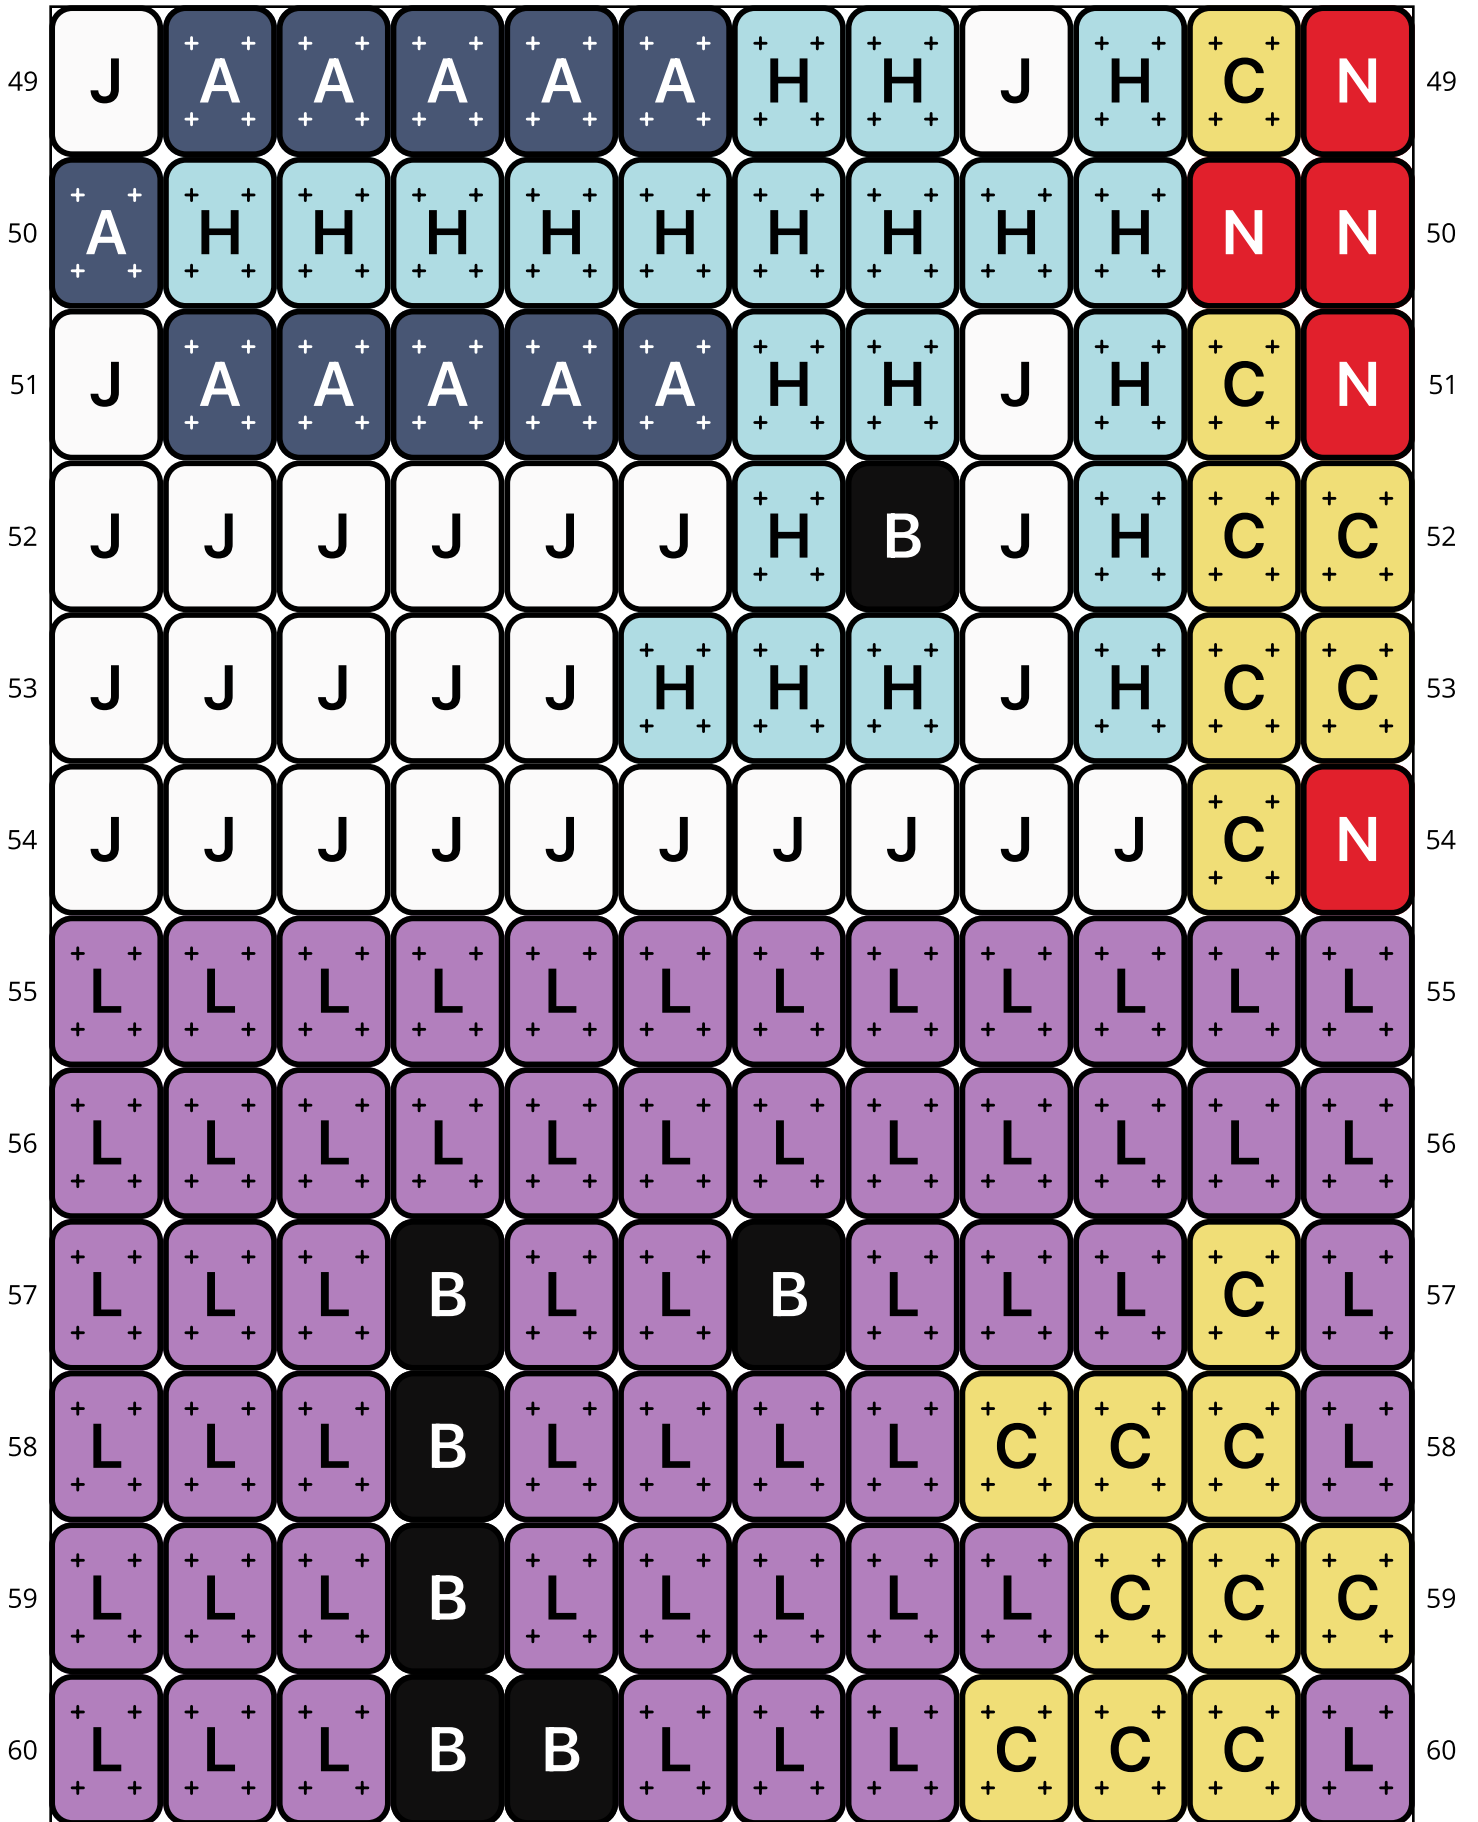

# Adventure Times 7

Type: Loom

Width: 12

Height: 63

Finished size: 0.6 x 4.2"

Total beads: 756

© 2026 The Pixel Zone

[thepixelzone.com](http://thepixelzone.com)

## Word Chart

Starting bead: Top Left

Row 1 (R) (12)A  
Row 2 (R) (3)A, (4)E, (5)A  
Row 3 (R) (2)A, (4)E, (1)B, (1)E, (4)A  
Row 4 (R) (4)E, (1)B, (5)E, (2)A  
Row 5 (R) (4)E, (1)B, (4)E, (3)A  
Row 6 (R) (1)D, (3)E, (1)B, (4)E, (3)A  
Row 7 (R) (2)A, (4)E, (1)B, (1)E, (4)A  
Row 8 (R) (3)A, (4)E, (5)A  
Row 9 (R) (12)A  
Row 10 (R) (9)Q, (1)M, (2)Q  
Row 11 (R) (2)O, (3)Q, (3)P, (2)Q, (1)M, (1)Q  
Row 12 (R) (2)O, (2)Q, (3)P, (1)B, (1)P, (1)Q, (1)M, (1)Q  
Row 13 (R) (3)O, (2)P, (1)B, (3)P, (1)Q, (2)M  
Row 14 (R) (3)O, (2)P, (1)B, (3)P, (1)Q, (2)M  
Row 15 (R) (3)O, (2)P, (1)B, (3)P, (1)Q, (2)M  
Row 16 (R) (2)O, (2)Q, (3)P, (1)B, (1)P, (1)Q, (1)M, (1)Q  
Row 17 (R) (2)O, (3)Q, (3)P, (2)Q, (1)M, (1)Q  
Row 18 (R) (9)Q, (1)M, (2)Q  
Row 19 (R) (3)F, (2)J, (4)K, (3)J  
Row 20 (R) (3)F, (1)J, (6)K, (2)J  
Row 21 (R) (3)F, (1)J, (3)K, (1)B, (2)K, (1)J, (1)F  
Row 22 (R) (3)F, (1)J, (1)K, (1)B, (4)K, (1)J, (1)F  
Row 23 (R) (3)F, (1)J, (1)K, (1)B, (4)K, (1)J, (1)F  
Row 24 (R) (3)F, (1)J, (1)K, (1)B, (4)K, (1)J, (1)F  
Row 25 (R) (3)F, (1)J, (3)K, (1)B, (2)K, (1)J, (1)F  
Row 26 (R) (3)F, (1)J, (6)K, (2)J  
Row 27 (R) (3)F, (2)J, (4)K, (3)J  
Row 28 (R) (6)C, (3)B, (3)C  
Row 29 (R) (6)C, (1)B, (2)J, (3)C  
Row 30 (R) (6)C, (1)B, (2)J, (3)C  
Row 31 (R) (3)C, (3)B, (6)C  
Row 32 (R) (3)C, (3)B, (6)C  
Row 33 (R) (3)C, (3)B, (6)C  
Row 34 (R) (6)C, (3)B, (3)C

DB205  
Light Caramel Ceylon  
Count: 45

DB281  
Fuchsia Lined Crystal Luster  
Count: 89

DB751  
Matte Opaque Yellow  
Count: 12

DB796  
Frosted Opaque Red  
Count: 10

DB800  
Frosted Opaque Antique Rose  
Count: 17

DB826  
Blush Satin  
Count: 29

DB1371  
Opaque Carnation Pink  
Count: 45