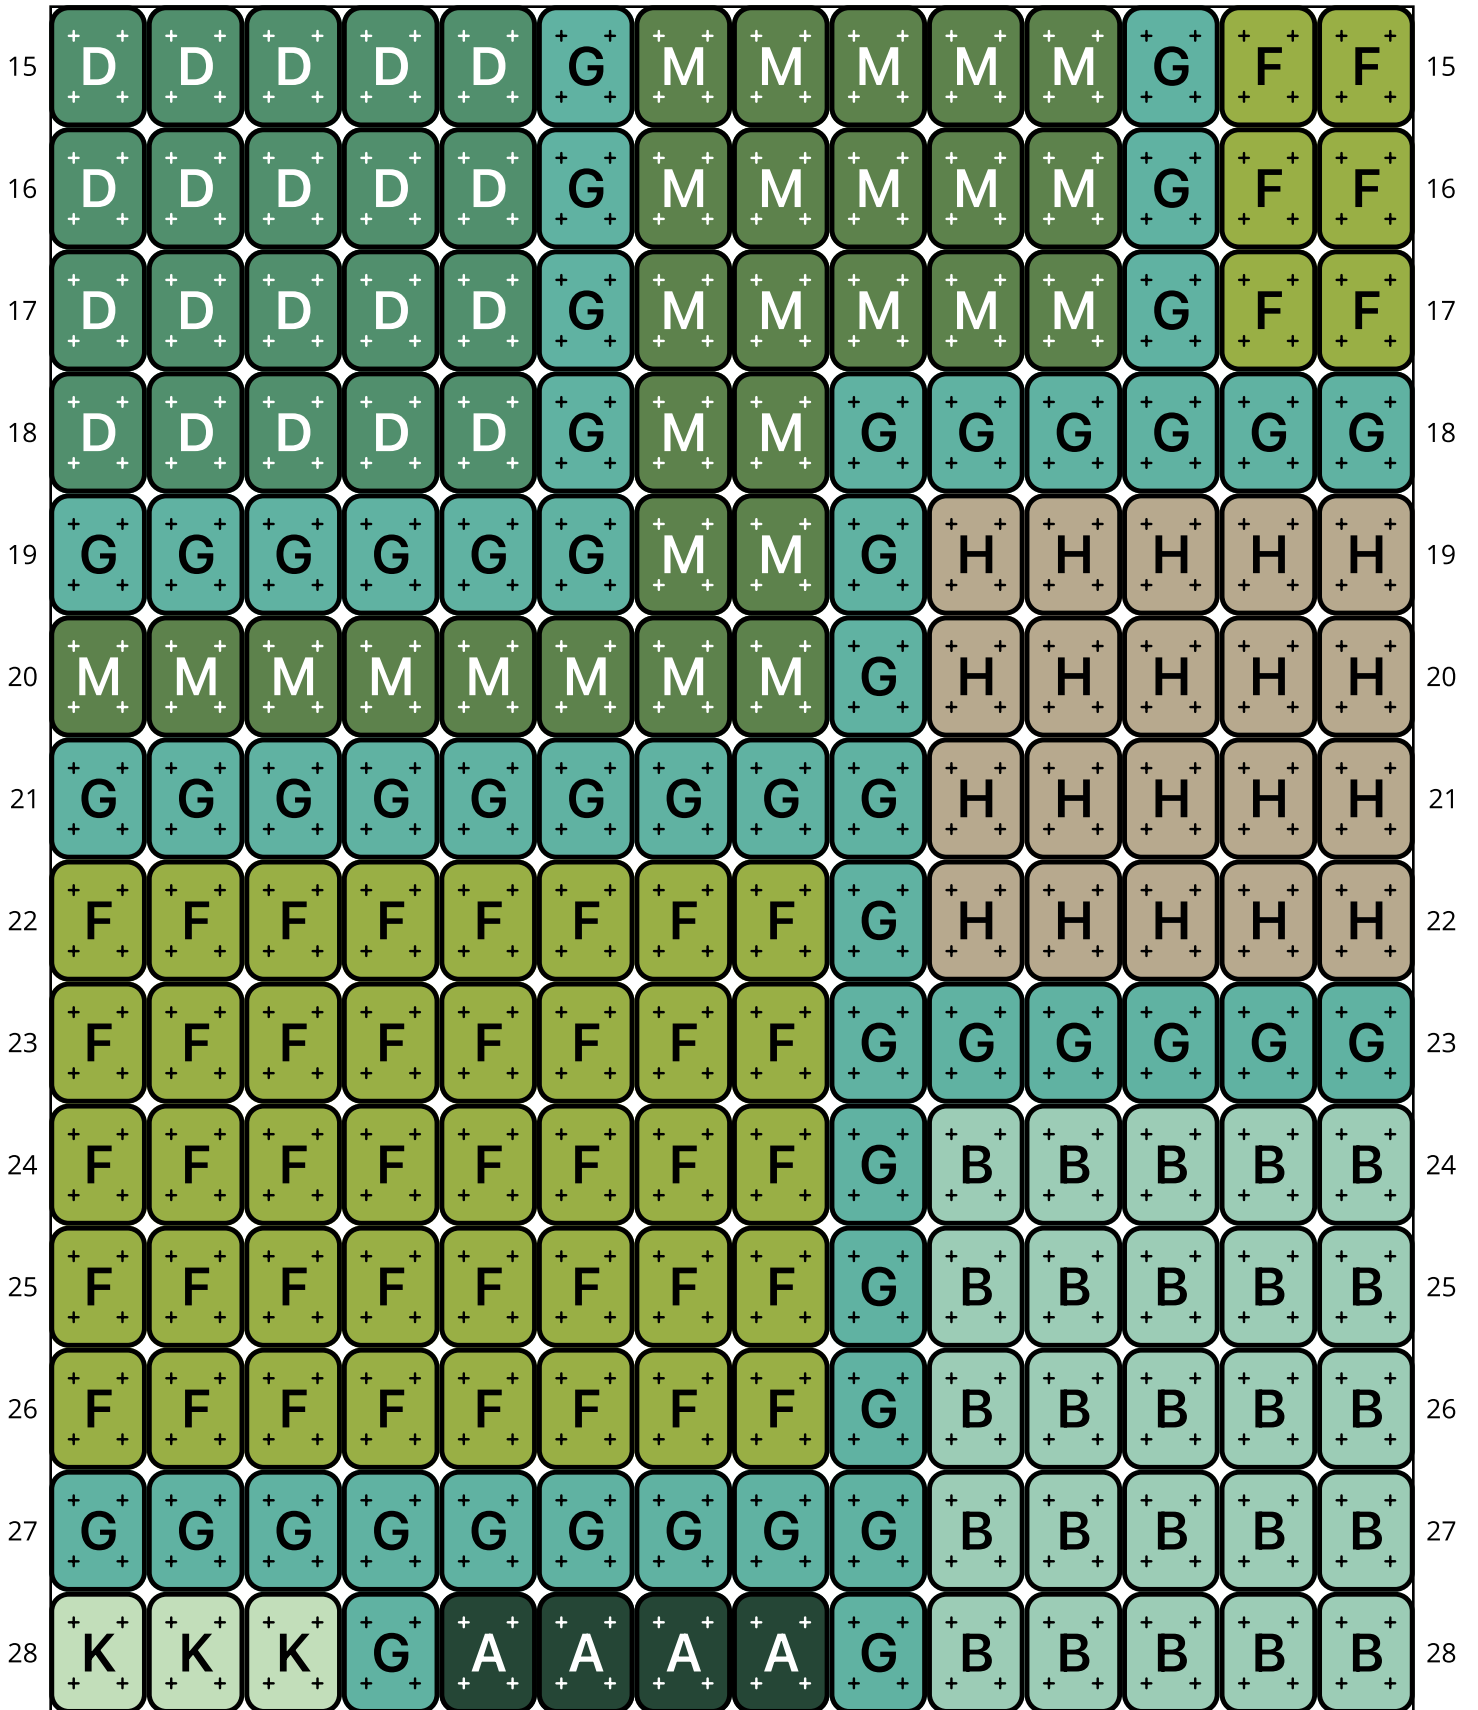

Army Squares Aqua

Type: Loom

Width: 14

Height: 58

Finished size: 0.7 x 3.8"

Total beads: 812

© The Pixel Zone

thepixelzone.com

Loom Bead Pattern | Personal Use ONLY | NO Selling

Word Chart

Starting bead: Top Left

Row 1 (R) (3)A, (1)G, (10)C

Row 2 (R) (3)A, (1)G, (10)C

Row 3 (R) (4)G, (10)C

Row 4 (R) (3)H, (1)G, (10)C

Row 5 (R) (3)H, (11)G

Row 14 (R) (5)D, (9)G

Row 15 (R) (5)D, (1)G, (5)M, (1)G, (2)F

Row 16 (R) (5)D, (1)G, (5)M, (1)G, (2)F

Row 17 (R) (5)D, (1)G, (5)M, (1)G, (2)F

Row 18 (R) (5)D, (1)G, (2)M, (6)G

Row 19 (R) (6)G, (2)M, (1)G, (5)H

DB452
Galvanized Dark Grey
Count: 6

DB606
Silver Lined Dark Olive
Count: 27

DB656
Opaque Green
Count: 41