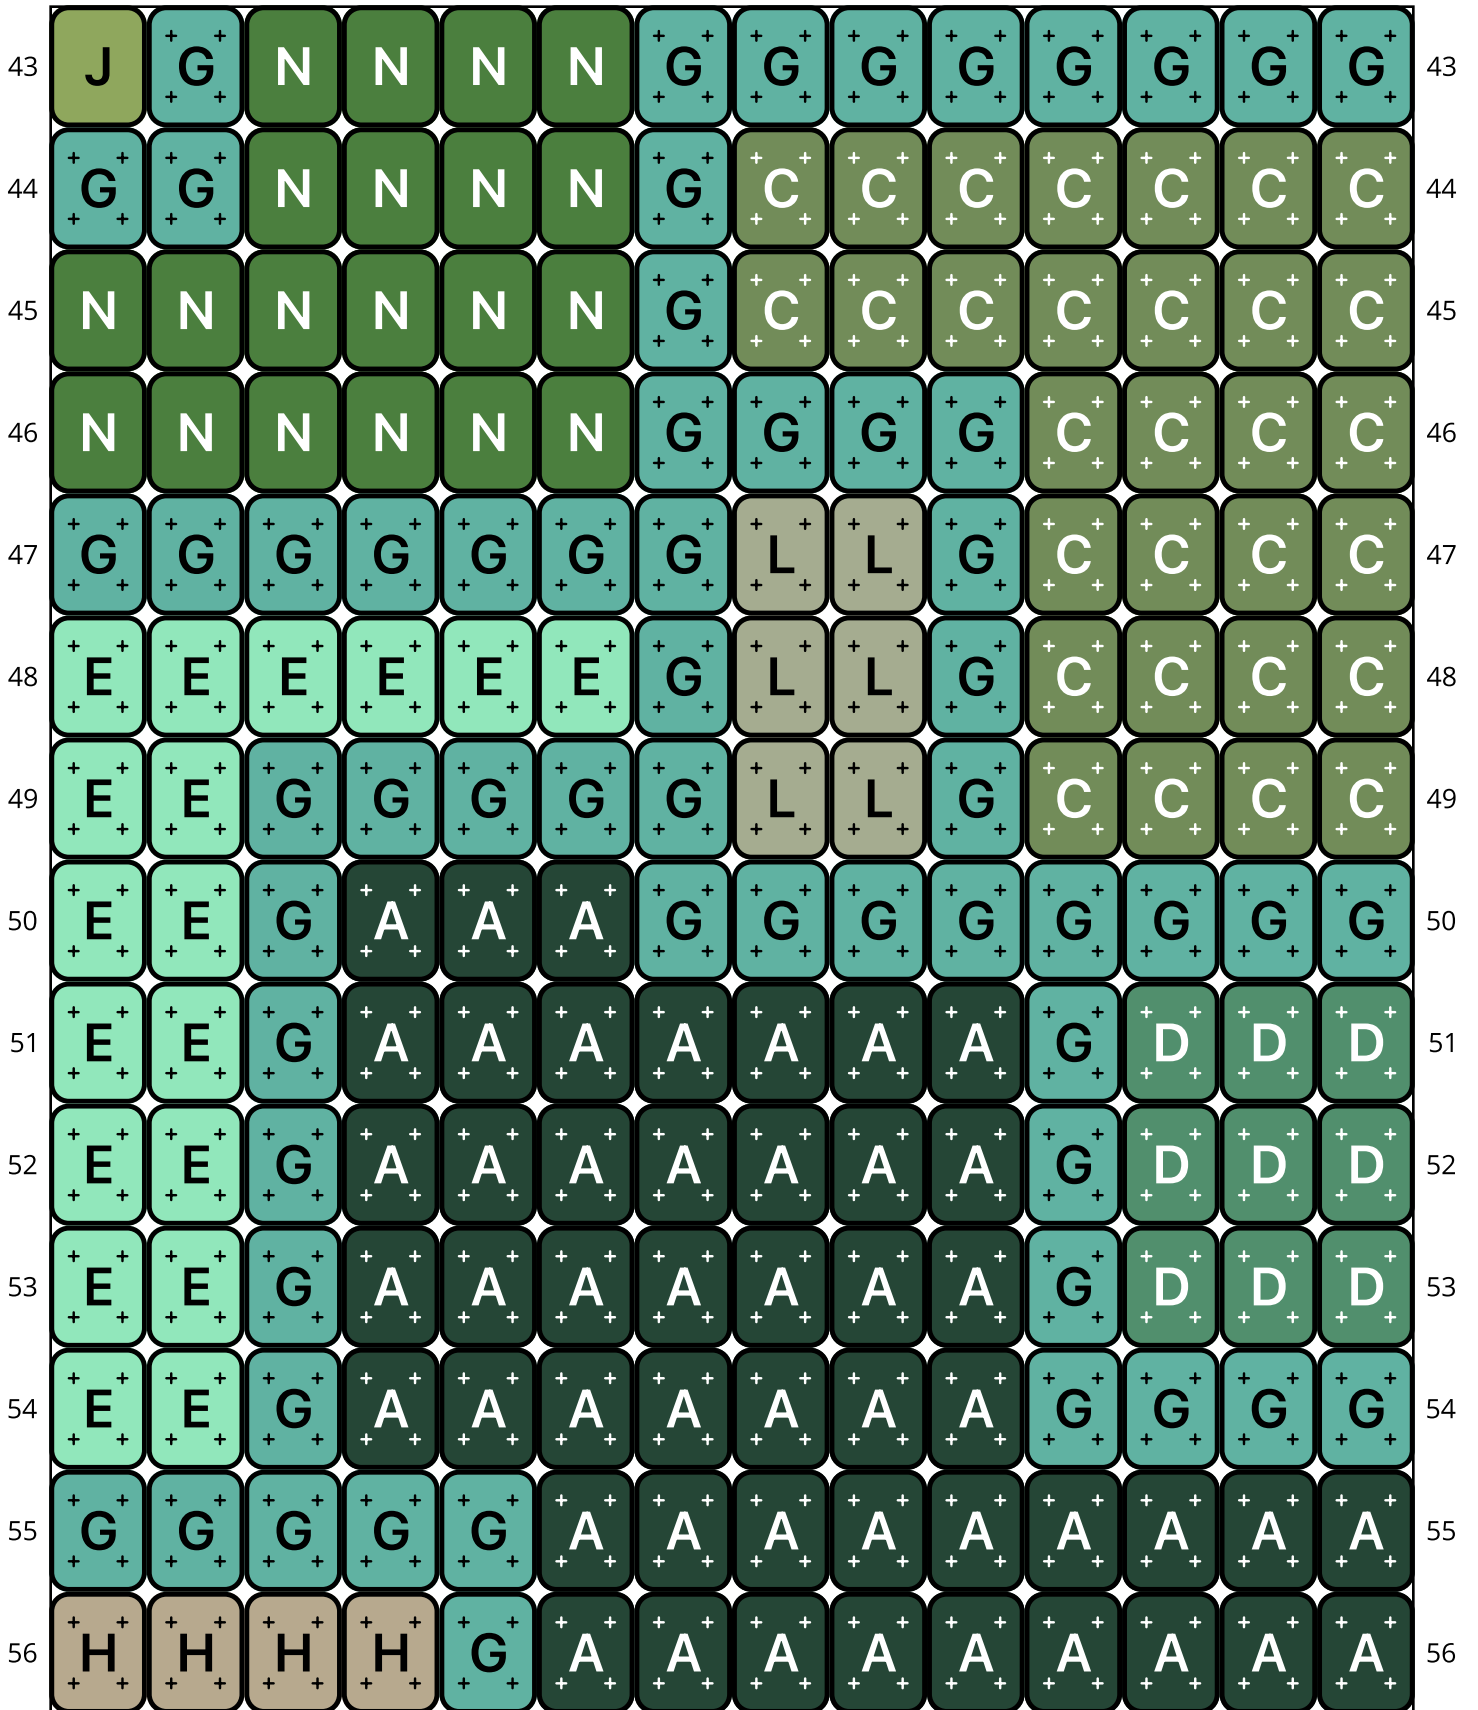

Army Squares Aqua

Type: Loom

Width: 14

Height: 58

Finished size: 0.7 x 3.8"

Total beads: 812

© The Pixel Zone

thepixelzone.com

Loom Bead Pattern | Personal Use ONLY | NO Selling

Word Chart

Starting bead: Top Left

Row 1 (R) (3)A, (1)G, (10)C

Row 2 (R) (3)A, (1)G, (10)C

Row 3 (R) (4)G, (10)C

Row 4 (R) (3)H, (1)G, (10)C

Row 5 (R) (3)H, (11)G

Row 14 (R) (5)D, (9)G

Row 15 (R) (5)D, (1)G, (5)M, (1)G, (2)F

Row 16 (R) (5)D, (1)G, (5)M, (1)G, (2)F

Row 17 (R) (5)D, (1)G, (5)M, (1)G, (2)F

Row 18 (R) (5)D, (1)G, (2)M, (6)G

Row 19 (R) (6)G, (2)M, (1)G, (5)H

DB452
Galvanized Dark Grey
Count: 6

DB606
Silver Lined Dark Olive
Count: 27

DB656
Opaque Green
Count: 41