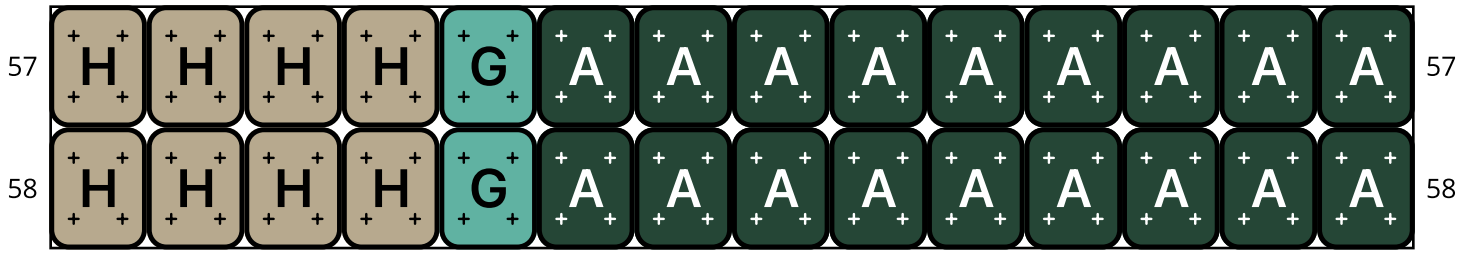

Army Squares Aqua

Type: Loom

Width: 14

Height: 58

Finished size: 0.7 x 3.8"

Total beads: 812

© The Pixel Zone

thepixelzone.com

Loom Bead Pattern | Personal Use ONLY | NO Selling

Word Chart

Starting bead: Top Left

Row 1 (R) (3)A, (1)G, (10)C

Row 2 (R) (3)A, (1)G, (10)C

Row 3 (R) (4)G, (10)C

Row 4 (R) (3)H, (1)G, (10)C

Row 5 (R) (3)H, (11)G