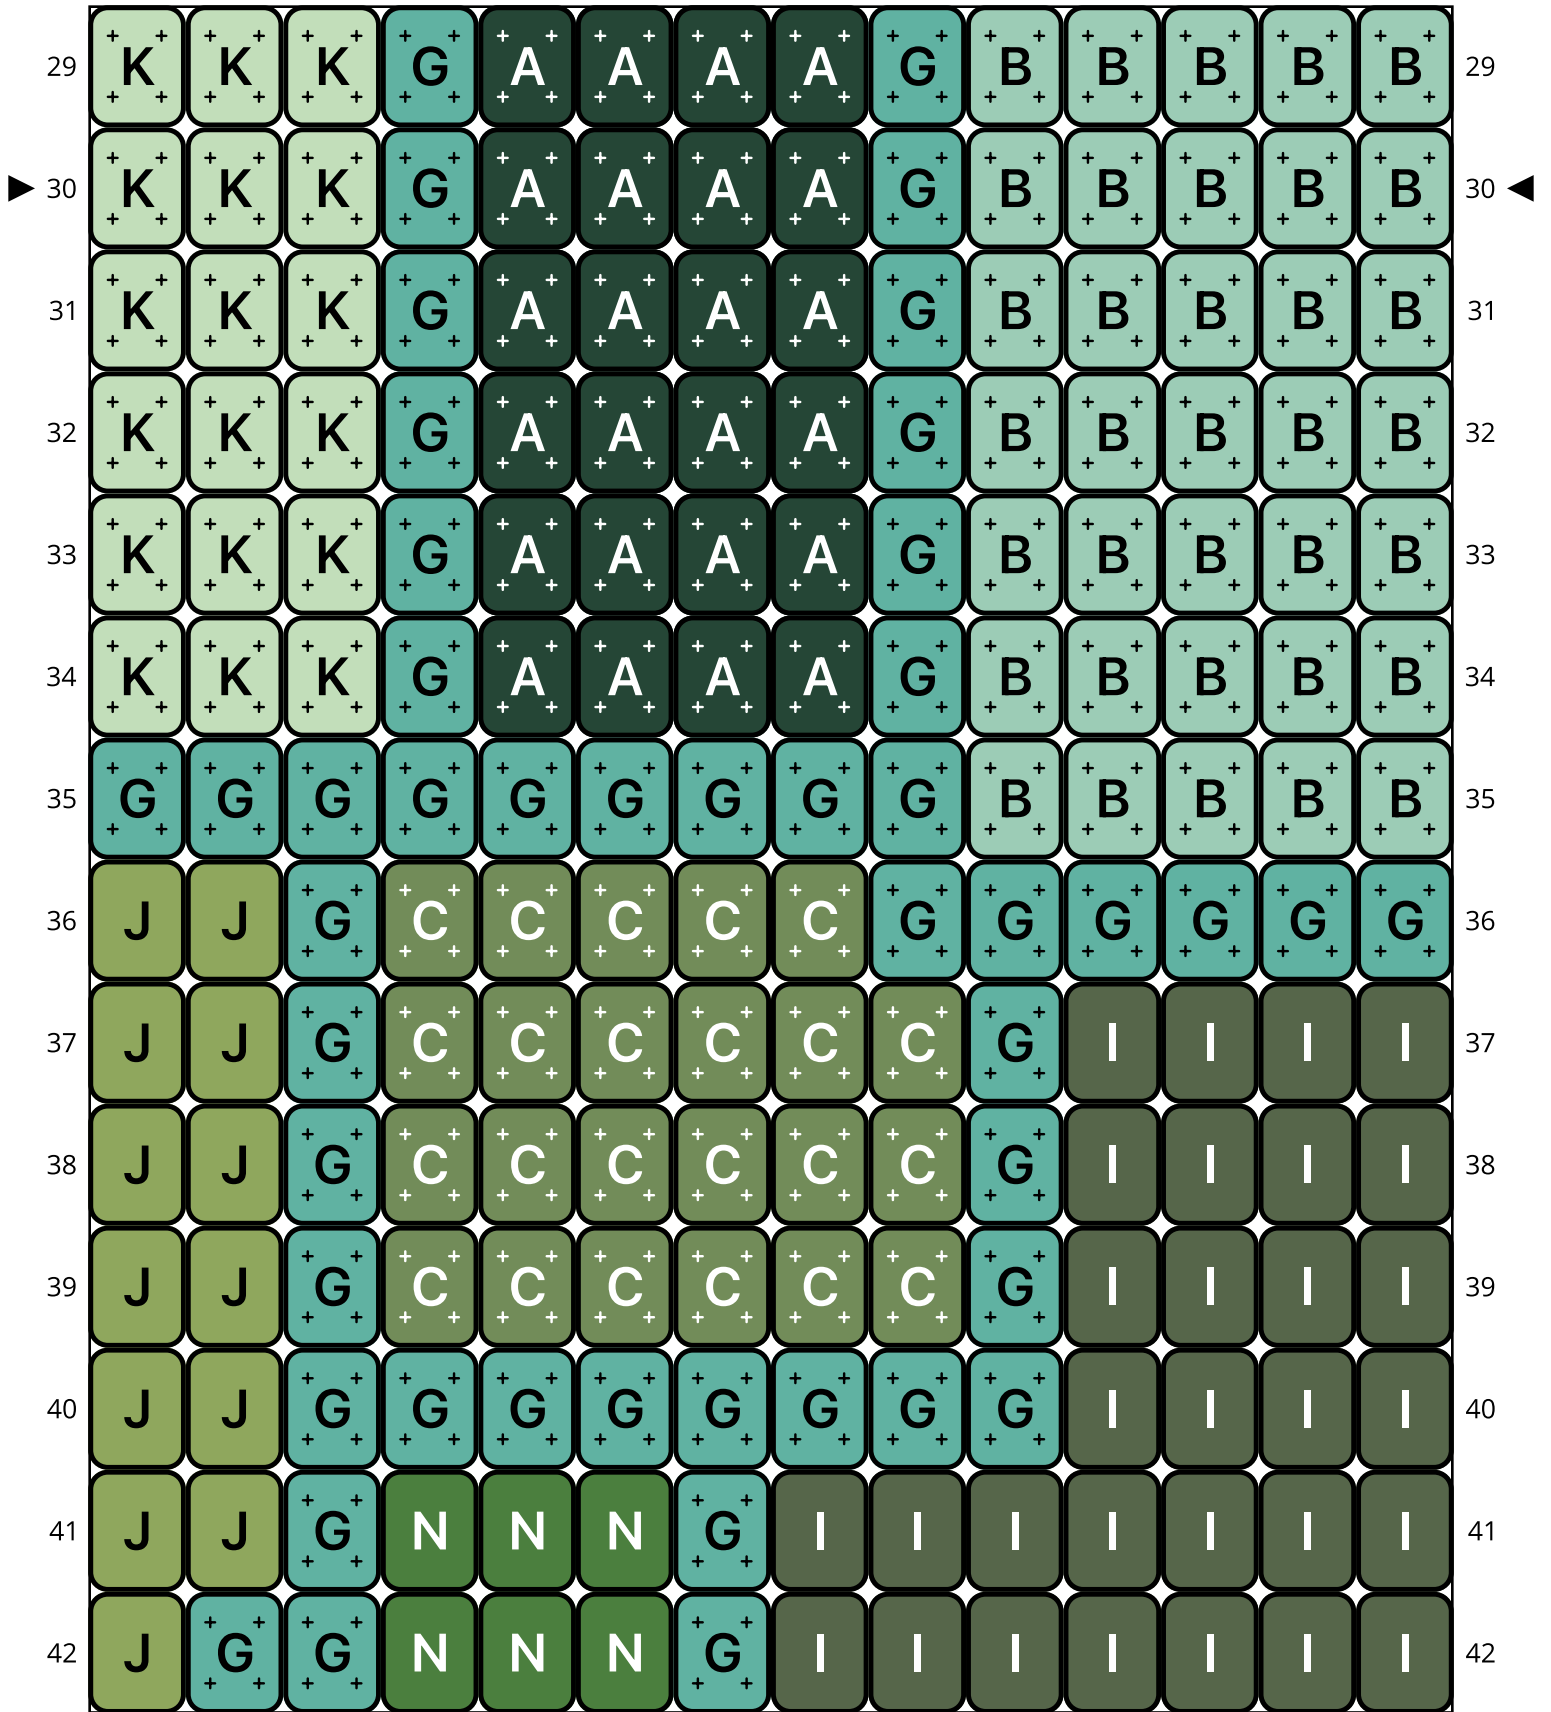

Army Squares Aqua

Type: Loom

Width: 14

Height: 58

Finished size: 0.7 x 3.8"

Total beads: 812

© The Pixel Zone

thepixelzone.com

Loom Bead Pattern | Personal Use ONLY | NO Selling

Word Chart

Starting bead: Top Left

Row 1 (R) (3)A, (1)G, (10)C

Row 2 (R) (3)A, (1)G, (10)C

Row 3 (R) (4)G, (10)C

Row 4 (R) (3)H, (1)G, (10)C

Row 5 (R) (3)H, (11)G

Row 14 (R) (5)D, (9)G

Row 15 (R) (5)D, (1)G, (5)M, (1)G, (2)F

Row 16 (R) (5)D, (1)G, (5)M, (1)G, (2)F

Row 17 (R) (5)D, (1)G, (5)M, (1)G, (2)F

Row 18 (R) (5)D, (1)G, (2)M, (6)G

Row 19 (R) (6)G, (2)M, (1)G, (5)H

DB452
Galvanized Dark Grey
Count: 6

DB606
Silver Lined Dark Olive
Count: 27

DB656
Opaque Green
Count: 41