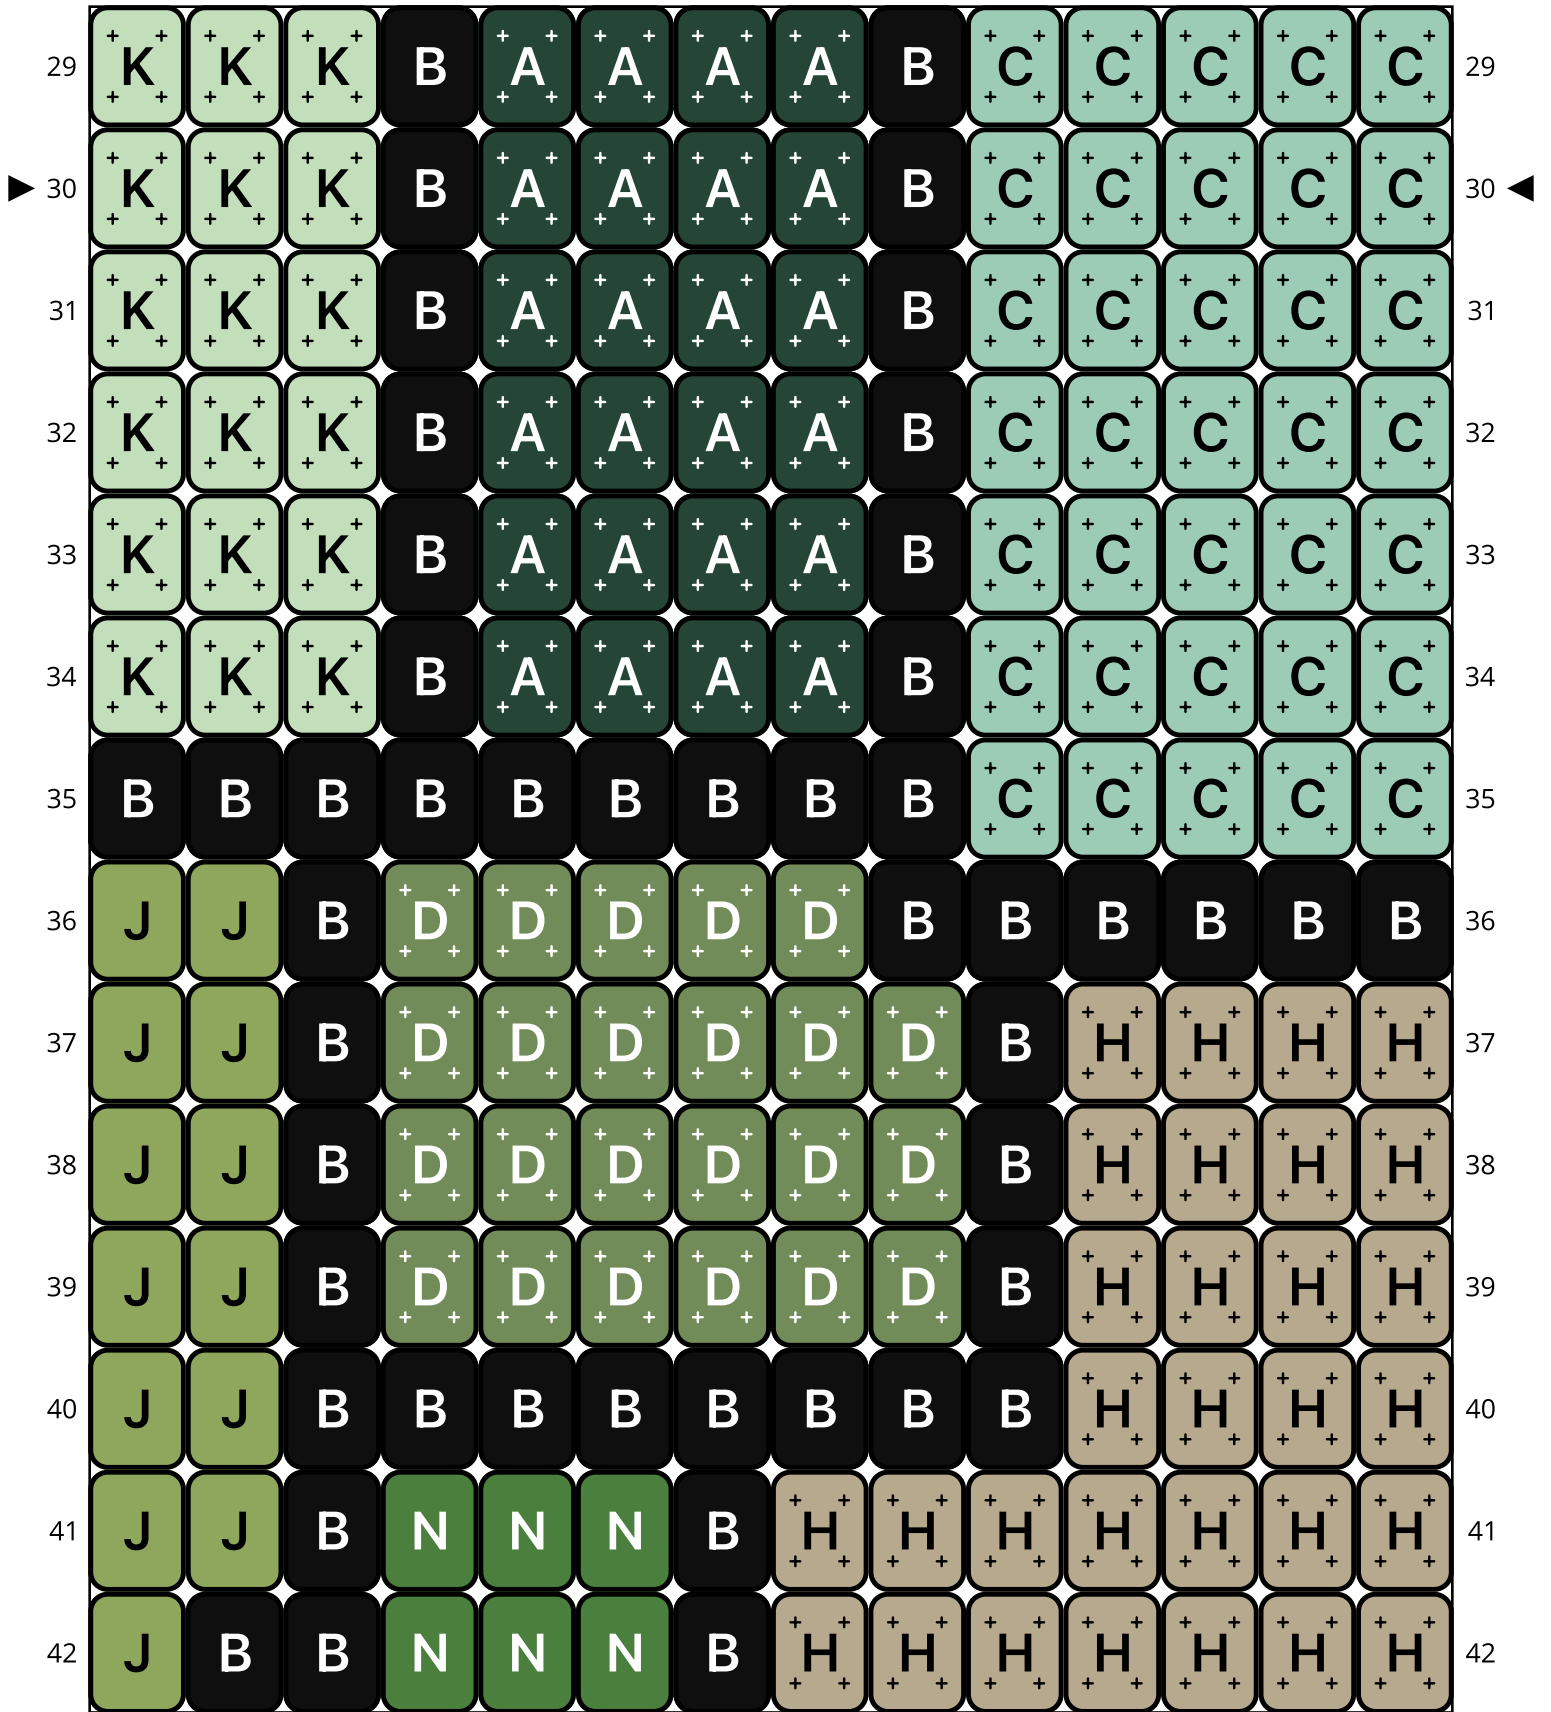

Army Squares

Type: Loom

Width: 14

Height: 58

Finished size: 0.7 x 3.8"

Total beads: 812

© The Pixel Zone

thepixelzone.com

Loom Bead Pattern | Personal Use ONLY | NO Selling

Word Chart

Starting bead: Top Left

Row 1 (R) (3)A, (1)B, (10)D

Row 2 (R) (3)A, (1)B, (10)D

Row 3 (R) (4)B, (10)D

Row 4 (R) (3)H, (1)B, (10)D

Row 5 (R) (3)H, (11)B

Row 6 (R) (3)H, (1)B, (4)I, (1)B, (5)N

Row 7 (R) (4)B, (4)I, (1)B, (5)N

Row 8 (R) (8)I, (1)B, (5)N

Row 9 (R) (8)I, (6)B

Row 10 (R) (9)B, (5)C

Row 11 (R) (5)E, (1)B, (8)C

Row 12 (R) (5)E, (1)B, (8)C

Row 13 (R) (5)E, (1)B, (8)C

DB452
Galvanized Dark Grey
Count: 6

DB606
Silver Lined Dark Olive
Count: 27

DB656
Opaque Green
Count: 41