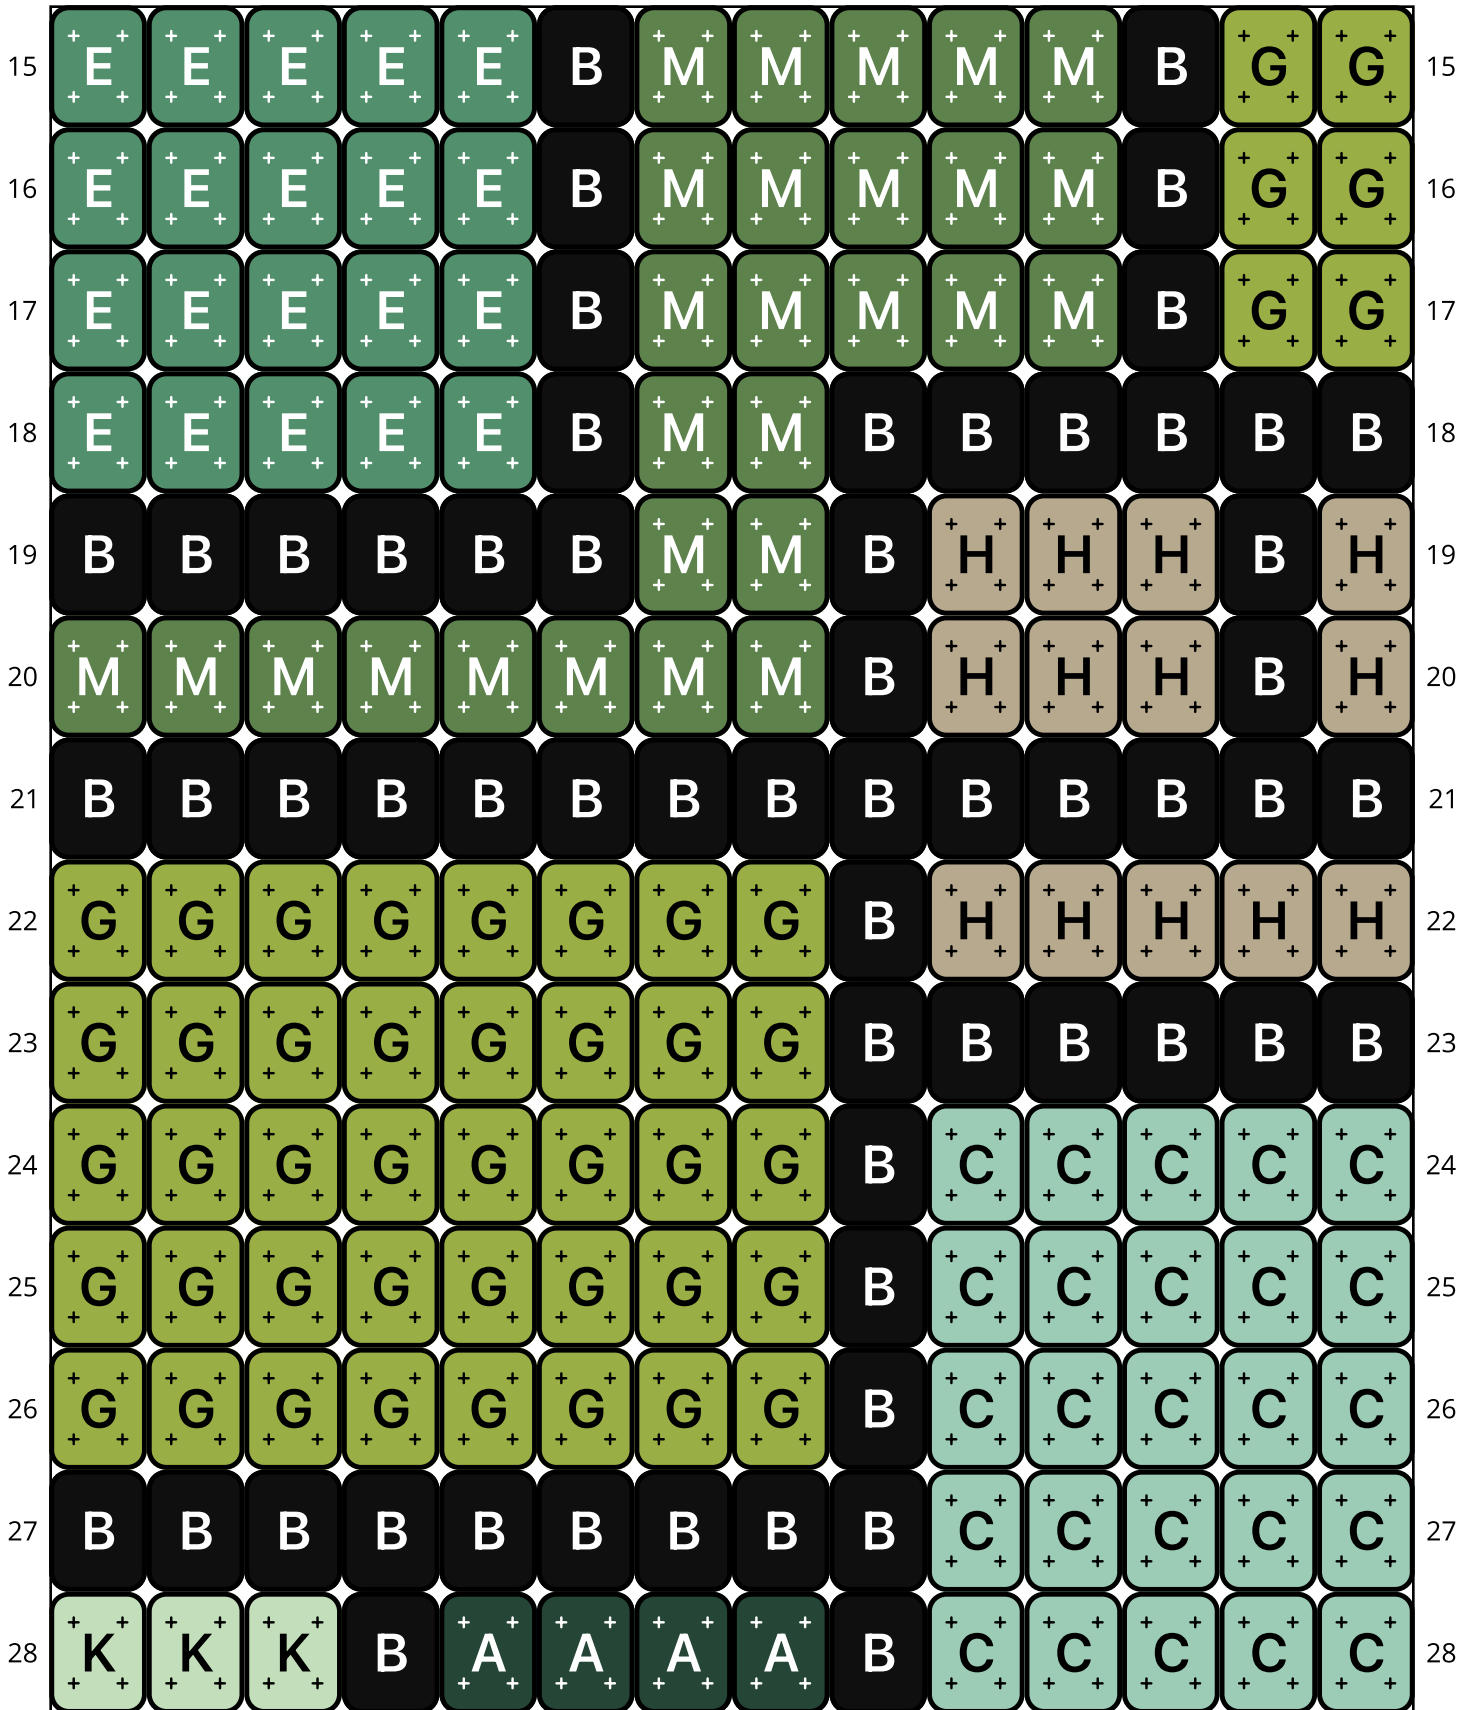

Army Squares

Type: Loom

Width: 14

Height: 58

Finished size: 0.7 x 3.8"

Total beads: 812

© The Pixel Zone

thepixelzone.com

Loom Bead Pattern | Personal Use ONLY | NO Selling

Word Chart

Starting bead: Top Left

Row 1 (R) (3)A, (1)B, (10)D

Row 2 (R) (3)A, (1)B, (10)D

Row 3 (R) (4)B, (10)D

Row 4 (R) (3)H, (1)B, (10)D

Row 5 (R) (3)H, (11)B

Row 6 (R) (3)H, (1)B, (4)I, (1)B, (5)N

Row 7 (R) (4)B, (4)I, (1)B, (5)N

Row 8 (R) (8)I, (1)B, (5)N

Row 9 (R) (8)I, (6)B

Row 10 (R) (9)B, (5)C

Row 11 (R) (5)E, (1)B, (8)C

Row 12 (R) (5)E, (1)B, (8)C

Row 13 (R) (5)E, (1)B, (8)C

DB452
Galvanized Dark Grey
Count: 6

DB606
Silver Lined Dark Olive
Count: 27

DB656
Opaque Green
Count: 41