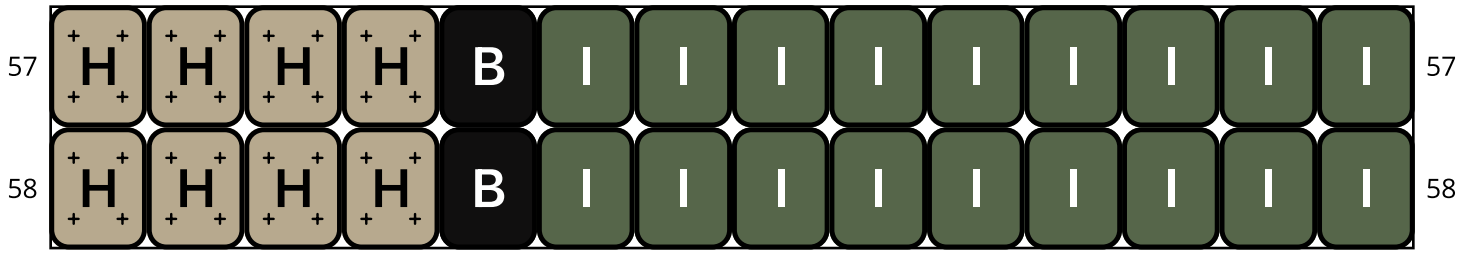

Army Squares

Type: Loom

Width: 14

Height: 58

Finished size: 0.7 x 3.8"

Total beads: 812

© The Pixel Zone

thepixelzone.com

Loom Bead Pattern | Personal Use ONLY | NO Selling

Word Chart

Starting bead: Top Left

Row 1 (R) (3)A, (1)B, (10)D

Row 2 (R) (3)A, (1)B, (10)D

Row 3 (R) (4)B, (10)D

Row 4 (R) (3)H, (1)B, (10)D

Row 5 (R) (3)H, (11)B