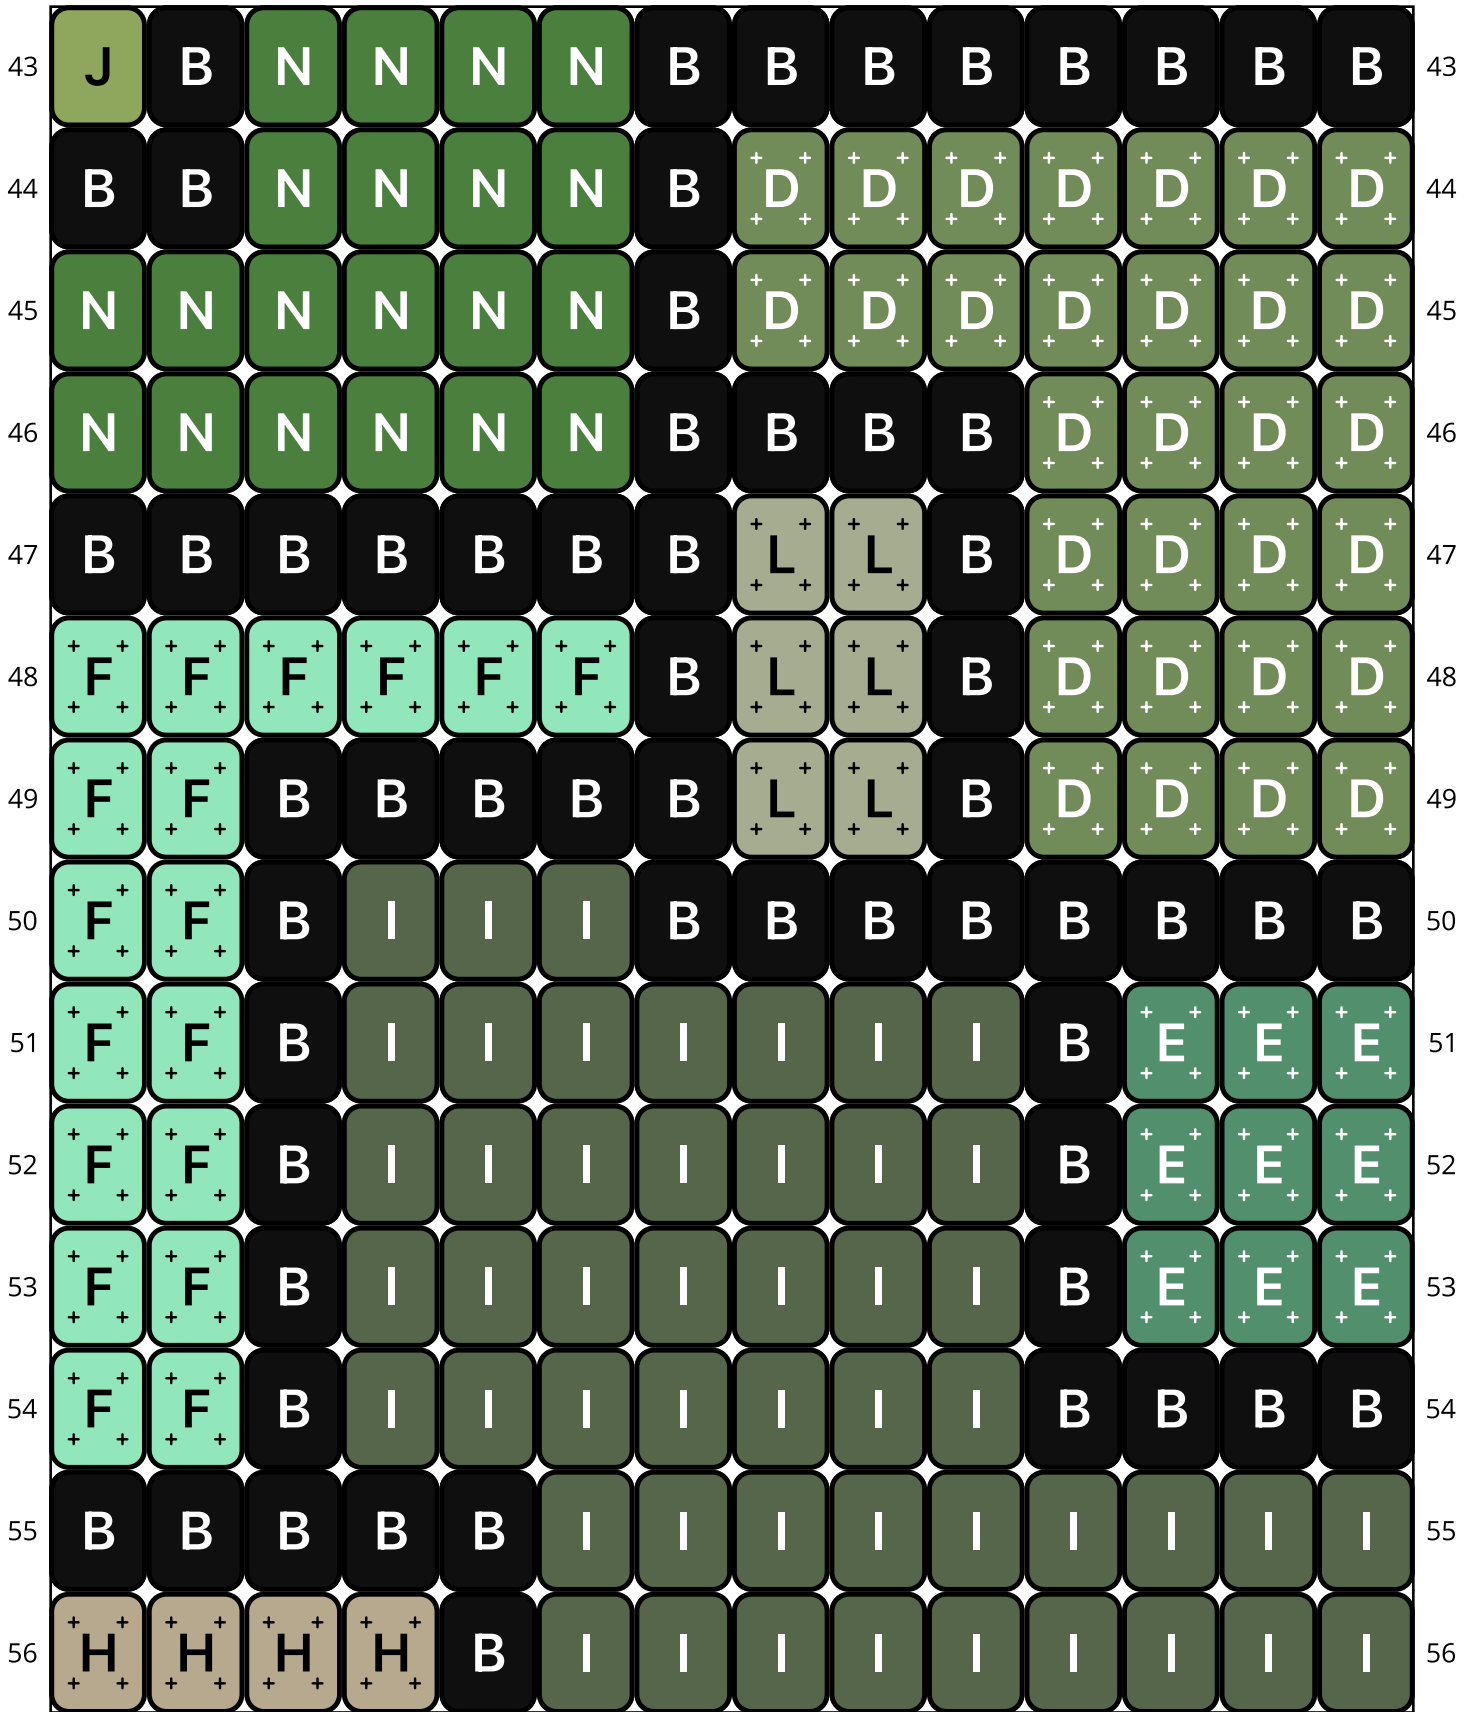

Army Squares

Type: Loom

Width: 14

Height: 58

Finished size: 0.7 x 3.8"

Total beads: 812

© The Pixel Zone

thepixelzone.com

Loom Bead Pattern | Personal Use ONLY | NO Selling

Word Chart

Starting bead: Top Left

Row 1 (R) (3)A, (1)B, (10)D

Row 2 (R) (3)A, (1)B, (10)D

Row 3 (R) (4)B, (10)D

Row 4 (R) (3)H, (1)B, (10)D

Row 5 (R) (3)H, (11)B

Row 6 (R) (3)H, (1)B, (4)I, (1)B, (5)N

Row 7 (R) (4)B, (4)I, (1)B, (5)N

Row 8 (R) (8)I, (1)B, (5)N

Row 9 (R) (8)I, (6)B

Row 10 (R) (9)B, (5)C

Row 11 (R) (5)E, (1)B, (8)C

Row 12 (R) (5)E, (1)B, (8)C

Row 13 (R) (5)E, (1)B, (8)C

Row 14 (R) (5)E, (9)B

Row 15 (R) (5)E, (1)B, (5)M, (1)B, (2)G

Row 16 (R) (5)E, (1)B, (5)M, (1)B, (2)G

Row 17 (R) (5)E, (1)B, (5)M, (1)B, (2)G

Row 18 (R) (5)E, (1)B, (2)M, (6)B

Row 19 (R) (6)B, (2)M, (1)B, (3)H, (1)B, (1)H