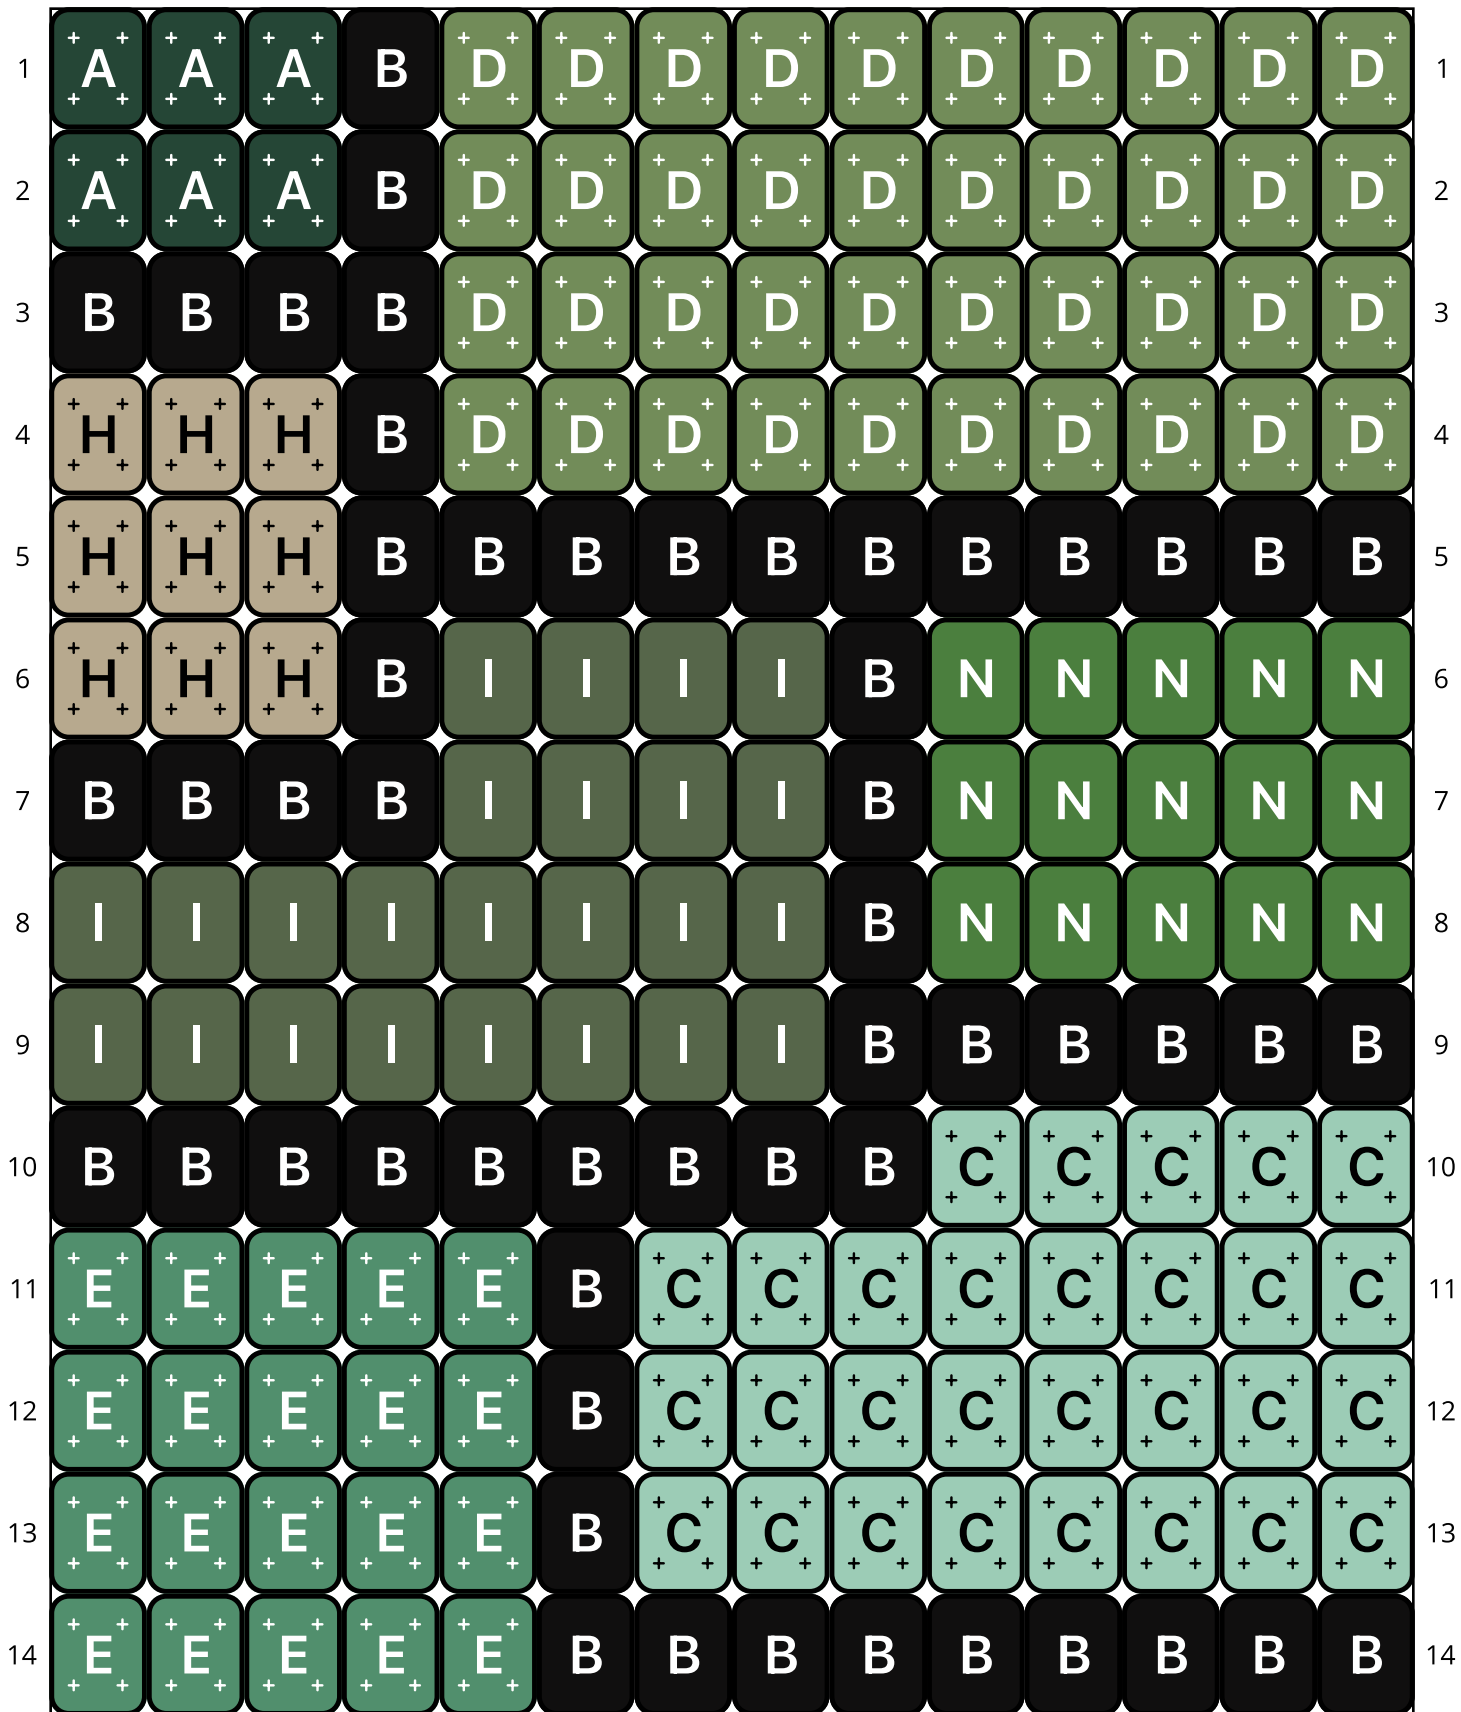

Army Squares

Type: Loom

Width: 14

Height: 58

Finished size: 0.7 x 3.8"

Total beads: 812

© The Pixel Zone

thepixelzone.com

Loom Bead Pattern | Personal Use ONLY | NO Selling

Word Chart

Starting bead: Top Left

Row 1 (R) (3)A, (1)B, (10)D

Row 2 (R) (3)A, (1)B, (10)D

Row 3 (R) (4)B, (10)D

Row 4 (R) (3)H, (1)B, (10)D

Row 5 (R) (3)H, (11)B

Row 6 (R) (3)H, (1)B, (4)I, (1)B, (5)N

Row 7 (R) (4)B, (4)I, (1)B, (5)N

Row 8 (R) (8)I, (1)B, (5)N

Row 9 (R) (8)I, (6)B

Row 10 (R) (9)B, (5)C

Row 11 (R) (5)E, (1)B, (8)C

Row 12 (R) (5)E, (1)B, (8)C

Row 13 (R) (5)E, (1)B, (8)C

Row 14 (R) (5)E, (9)B

Row 15 (R) (5)E, (1)B, (5)M, (1)B, (2)G

Row 16 (R) (5)E, (1)B, (5)M, (1)B, (2)G

Row 17 (R) (5)E, (1)B, (5)M, (1)B, (2)G

Row 18 (R) (5)E, (1)B, (2)M, (6)B

Row 19 (R) (6)B, (2)M, (1)B, (3)H, (1)B, (1)H