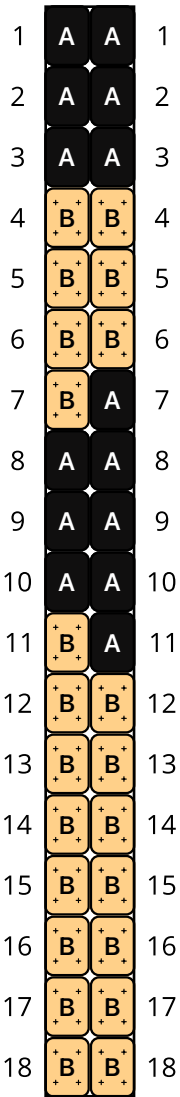

Big Lady

Type: Loom

Width: 62

Height: 18

Finished size: 2.9 x 1.1"

Total beads: 1,115

© 2023 Just Bead It

Loom Bead Pattern | Personal Use ONLY

61 62

61 62

Word Chart

Starting bead: Top Right

Row 1 (←) (5)A, (13)B, (4)A, (20)B, (6)A, (12)B, (2)A

Row 2 (←) (4)A, (15)B, (2)A, (8)B, (3)A, (11)B, (4)A, (13)B, (2)A

Row 3 (←) (3)A, (25)B, (5)A, (11)B, (2)A, (16)B

Row 4 (←) (10)B, (4)A, (13)B, (7)A, (28)B

Row 5 (←) (9)B, (6)A, (10)B, (4)A, (3)B, (5)A, (25)B

Row 6 (←) (9)B, (6)A, (9)B, (14)C, (24)B

Row 7 (←) (1)A, (9)B, (4)A, (4)B, (4)D, (3)C, (4)E, (1)A, (2)B, (1)A, (4)E, (3)C, (4)D, (9)B, (4)A, (5)B

Row 10 (←) (2)A, (19)B, (1)C, (7)E, (4)B, (6)E, (2)C, (11)B, (6)A, (4)B

Row 11 (←) (1)A, (19)B, (1)C, (7)E, (2)B, (2)D, (2)B, (6)E, (2)C, (11)B, (4)A, (5)B

Row 12 (←) (12)B, (3)A, (3)B, (3)D, (1)C, (3)E, (1)A, (2)E, (1)A, (4)B, (1)A, (2)E, (1)A, (2)E, (2)C, (3)D, (18)B