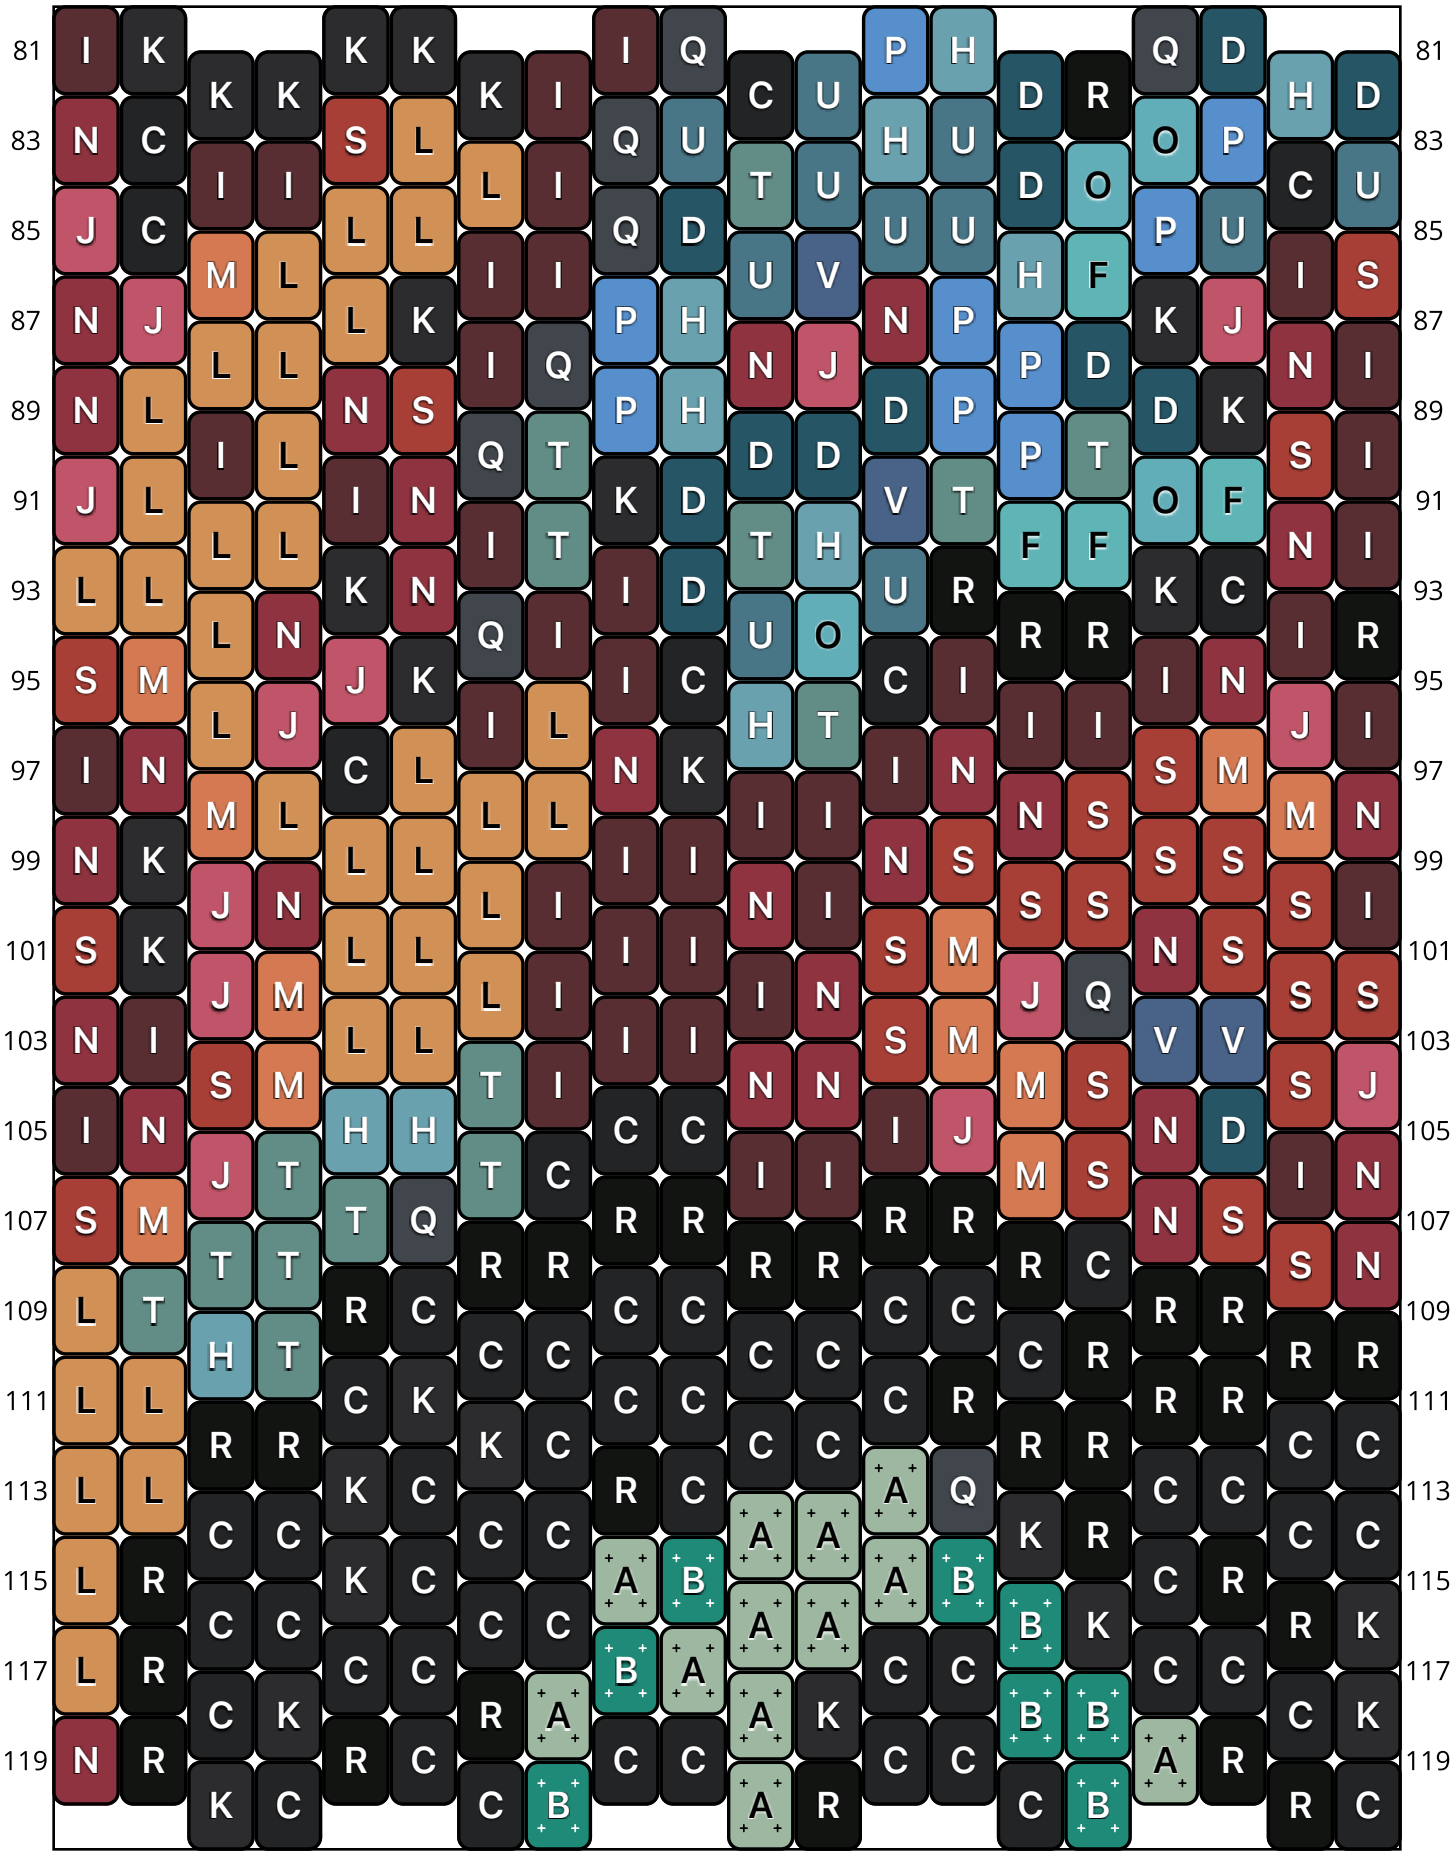

# Blew Me A Flower

Type: Peyote (2 Drop)

Width: 20

Height: 69

Finished size: 1.1 x 4.6"

Total beads: 1,380

© 2025 The Pixel Zone

[thepixelzone.com](http://thepixelzone.com)

## Word Chart

Starting bead: Top Right

Row 1&2 (L) (1)Q, (1)L, (2)M, (2)J, (1)I, (1)C, (1)D, (1)H, (2)P, (1)Q, (1)J, (1)Q, (4)H, (1)E

Row 3 (R) (1)K, (1)C, (1)Q, (1)C, (2)U, (1)D, (1)C, (2)M

Row 4 (L) (1)Q, (1)L, (1)J, (1)Q, (1)U, (1)H, (1)C, (3)Q