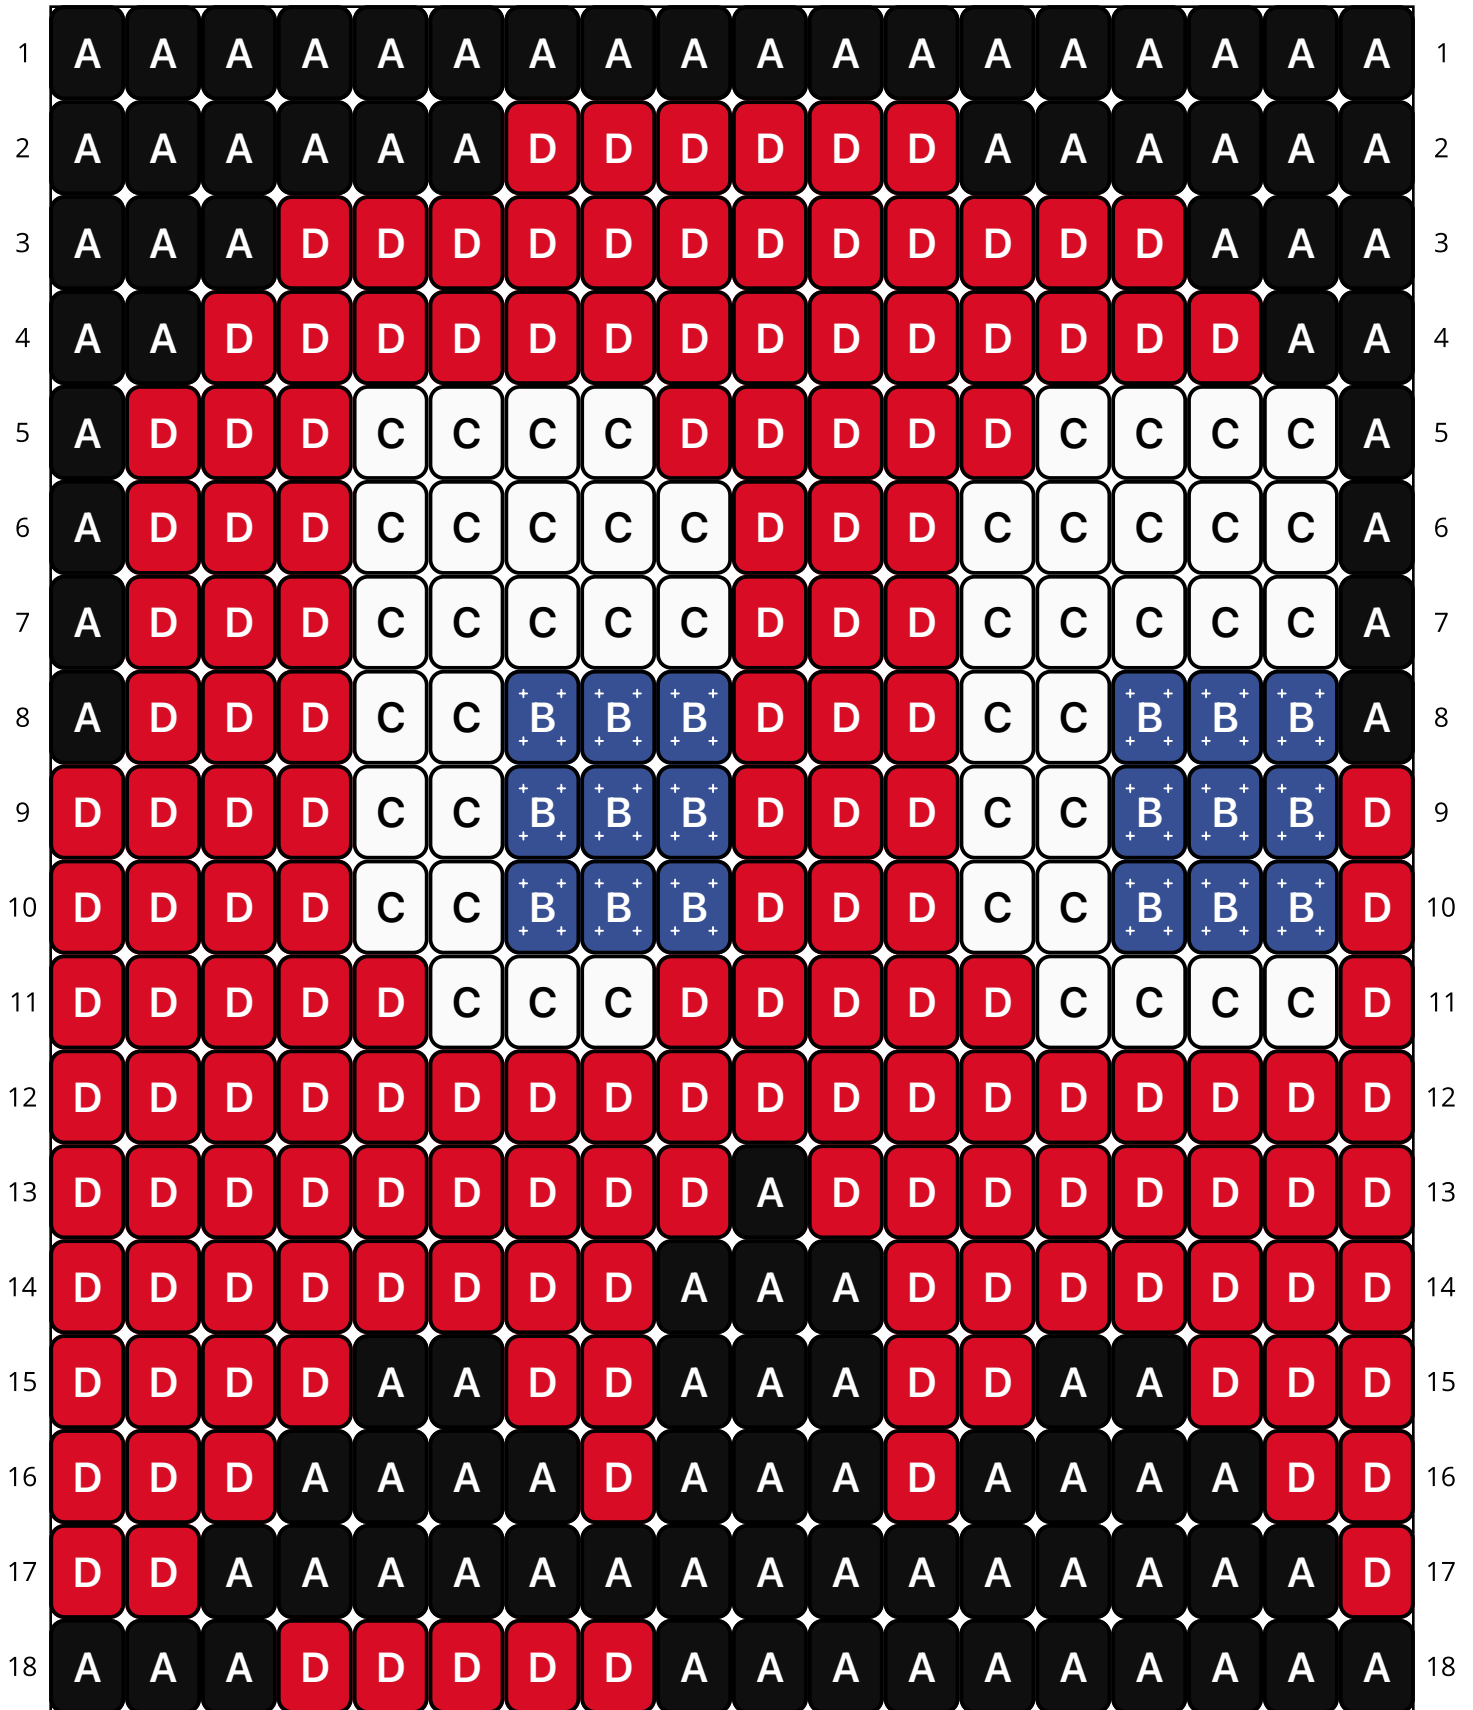

Blinky

Type: Loom

Width: 18

Height: 56

Finished size: 0.9 x 3.7"

Total beads: 1,008

© The Pixel Zone

thepixelzone.com

Loom Bead Pattern | Personal Use ONLY | NO Selling

Word Chart

Starting bead: Top Left

- Row 1 (R) (18)A
- Row 2 (R) (6)A, (6)D, (6)A
- Row 3 (R) (3)A, (12)D, (3)A
- Row 4 (R) (2)A, (14)D, (2)A
- Row 5 (R) (1)A, (3)D, (4)C, (5)D, (4)C, (1)A
- Row 6 (R) (1)A, (3)D, (5)C, (3)D, (5)C, (1)A
- Row 7 (R) (1)A, (3)D, (5)C, (3)D, (5)C, (1)A
- Row 8 (R) (1)A, (3)D, (2)C, (3)B, (3)D, (2)C, (3)B, (1)A
- Row 9 (R) (4)D, (2)C, (3)B, (3)D, (2)C, (3)B, (1)D
- Row 10 (R) (4)D, (2)C, (3)B, (3)D, (2)C, (3)B, (1)D
- Row 11 (R) (5)D, (3)C, (5)D, (4)C, (1)D
- Row 12 (R) (18)D
- Row 13 (R) (9)D, (1)A, (8)D
- Row 14 (R) (8)D, (3)A, (7)D
- Row 15 (R) (4)D, (2)A, (2)D, (3)A, (2)D, (2)A, (3)D
- Row 16 (R) (3)D, (4)A, (1)D, (3)A, (1)D, (4)A, (2)D
- Row 17 (R) (2)D, (15)A, (1)D
- Row 18 (R) (3)A, (5)D, (10)A
- Row 19 (R) (3)A, (2)D, (2)A, (2)D, (9)A
- Row 20 (R) (3)A, (2)D, (2)A, (2)D, (9)A
- Row 21 (R) (3)A, (5)D, (10)A
- Row 22 (R) (3)A, (2)D, (2)A, (2)D, (1)A, (2)D, (6)A
- Row 23 (R) (3)A, (2)D, (2)A, (2)D, (1)A, (2)D, (6)A
- Row 24 (R) (3)A, (2)D, (2)A, (2)D, (1)A, (2)D, (6)A
- Row 25 (R) (3)A, (5)D, (2)A, (2)D, (6)A
- Row 26 (R) (10)A, (2)D, (6)A
- Row 27 (R) (6)A, (2)D, (2)A, (2)D, (6)A
- Row 28 (R) (6)A, (2)D, (2)A, (2)D, (6)A
- Row 29 (R) (6)A, (2)D, (2)A, (2)D, (6)A
- Row 30 (R) (6)A, (2)D, (2)A, (6)D, (2)A
- Row 31 (R) (6)A, (2)D, (10)A
- Row 32 (R) (6)A, (2)D, (10)A
- Row 33 (R) (6)A, (2)D, (2)A, (2)D, (2)A, (2)D, (2)A
- Row 34 (R) (6)A, (2)D, (2)A, (2)D, (2)A, (2)D, (2)A