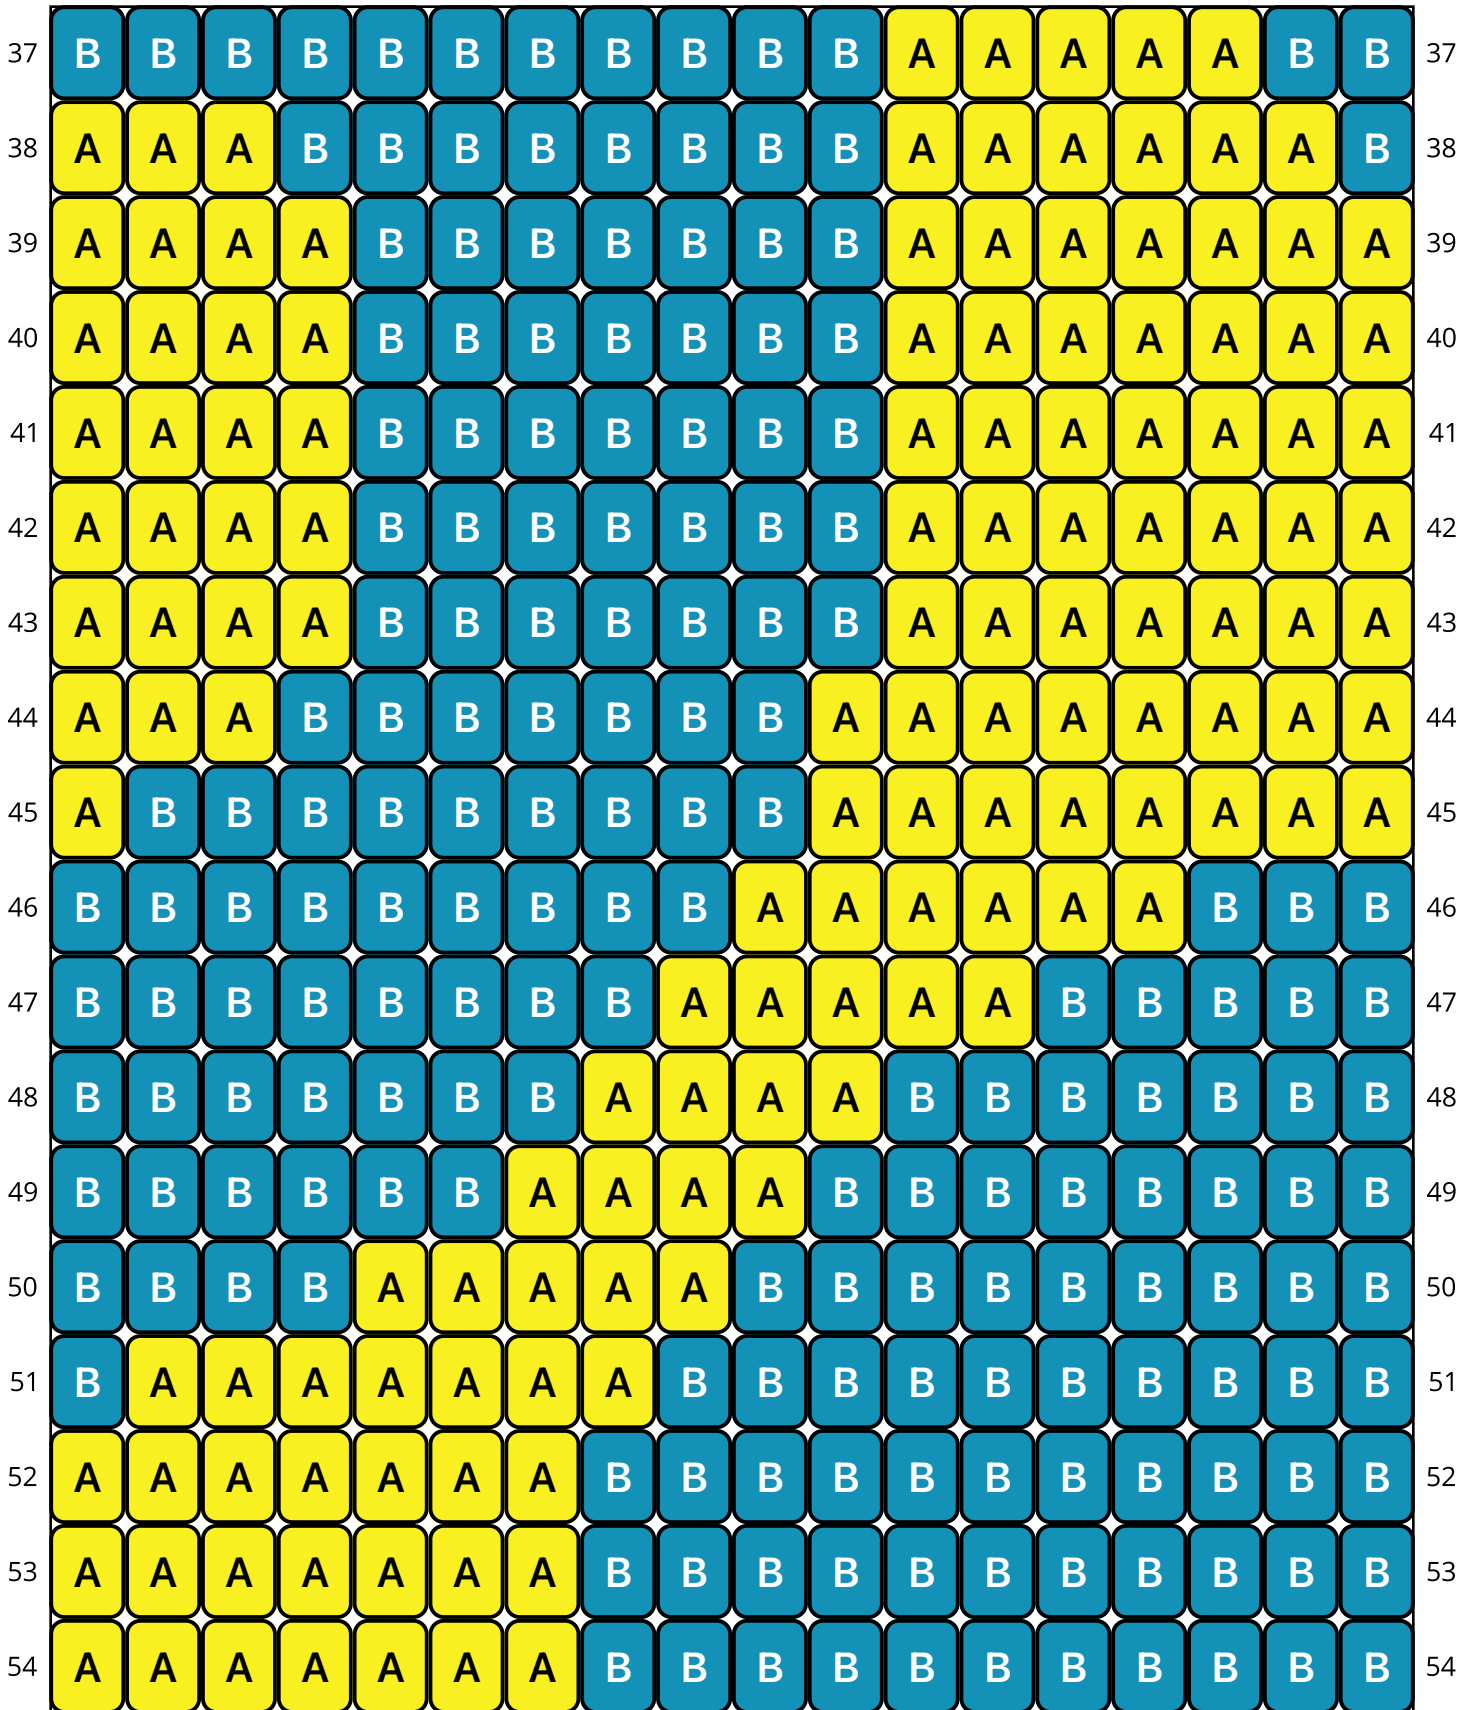

55	B	A	A	A	A	B	B	B	B	B	B	B	B	B	B	B	B	55	
56	B	B	B	A	A	A	B	B	B	B	B	B	B	B	B	B	B	A	56
57	B	B	B	B	A	A	B	B	B	B	B	B	B	B	B	B	B	A	57
58	B	B	B	B	A	A	B	B	B	B	B	B	B	B	B	B	A	A	58
59	B	B	B	B	B	A	B	B	B	B	B	B	B	B	B	B	A	A	59
60	B	B	B	B	B	A	B	B	B	B	B	B	B	B	B	B	A	A	60
61	B	B	B	B	B	A	B	B	B	B	B	B	B	B	B	B	A	A	61
62	B	B	B	B	B	A	A	B	B	B	B	B	B	B	B	B	A	A	62