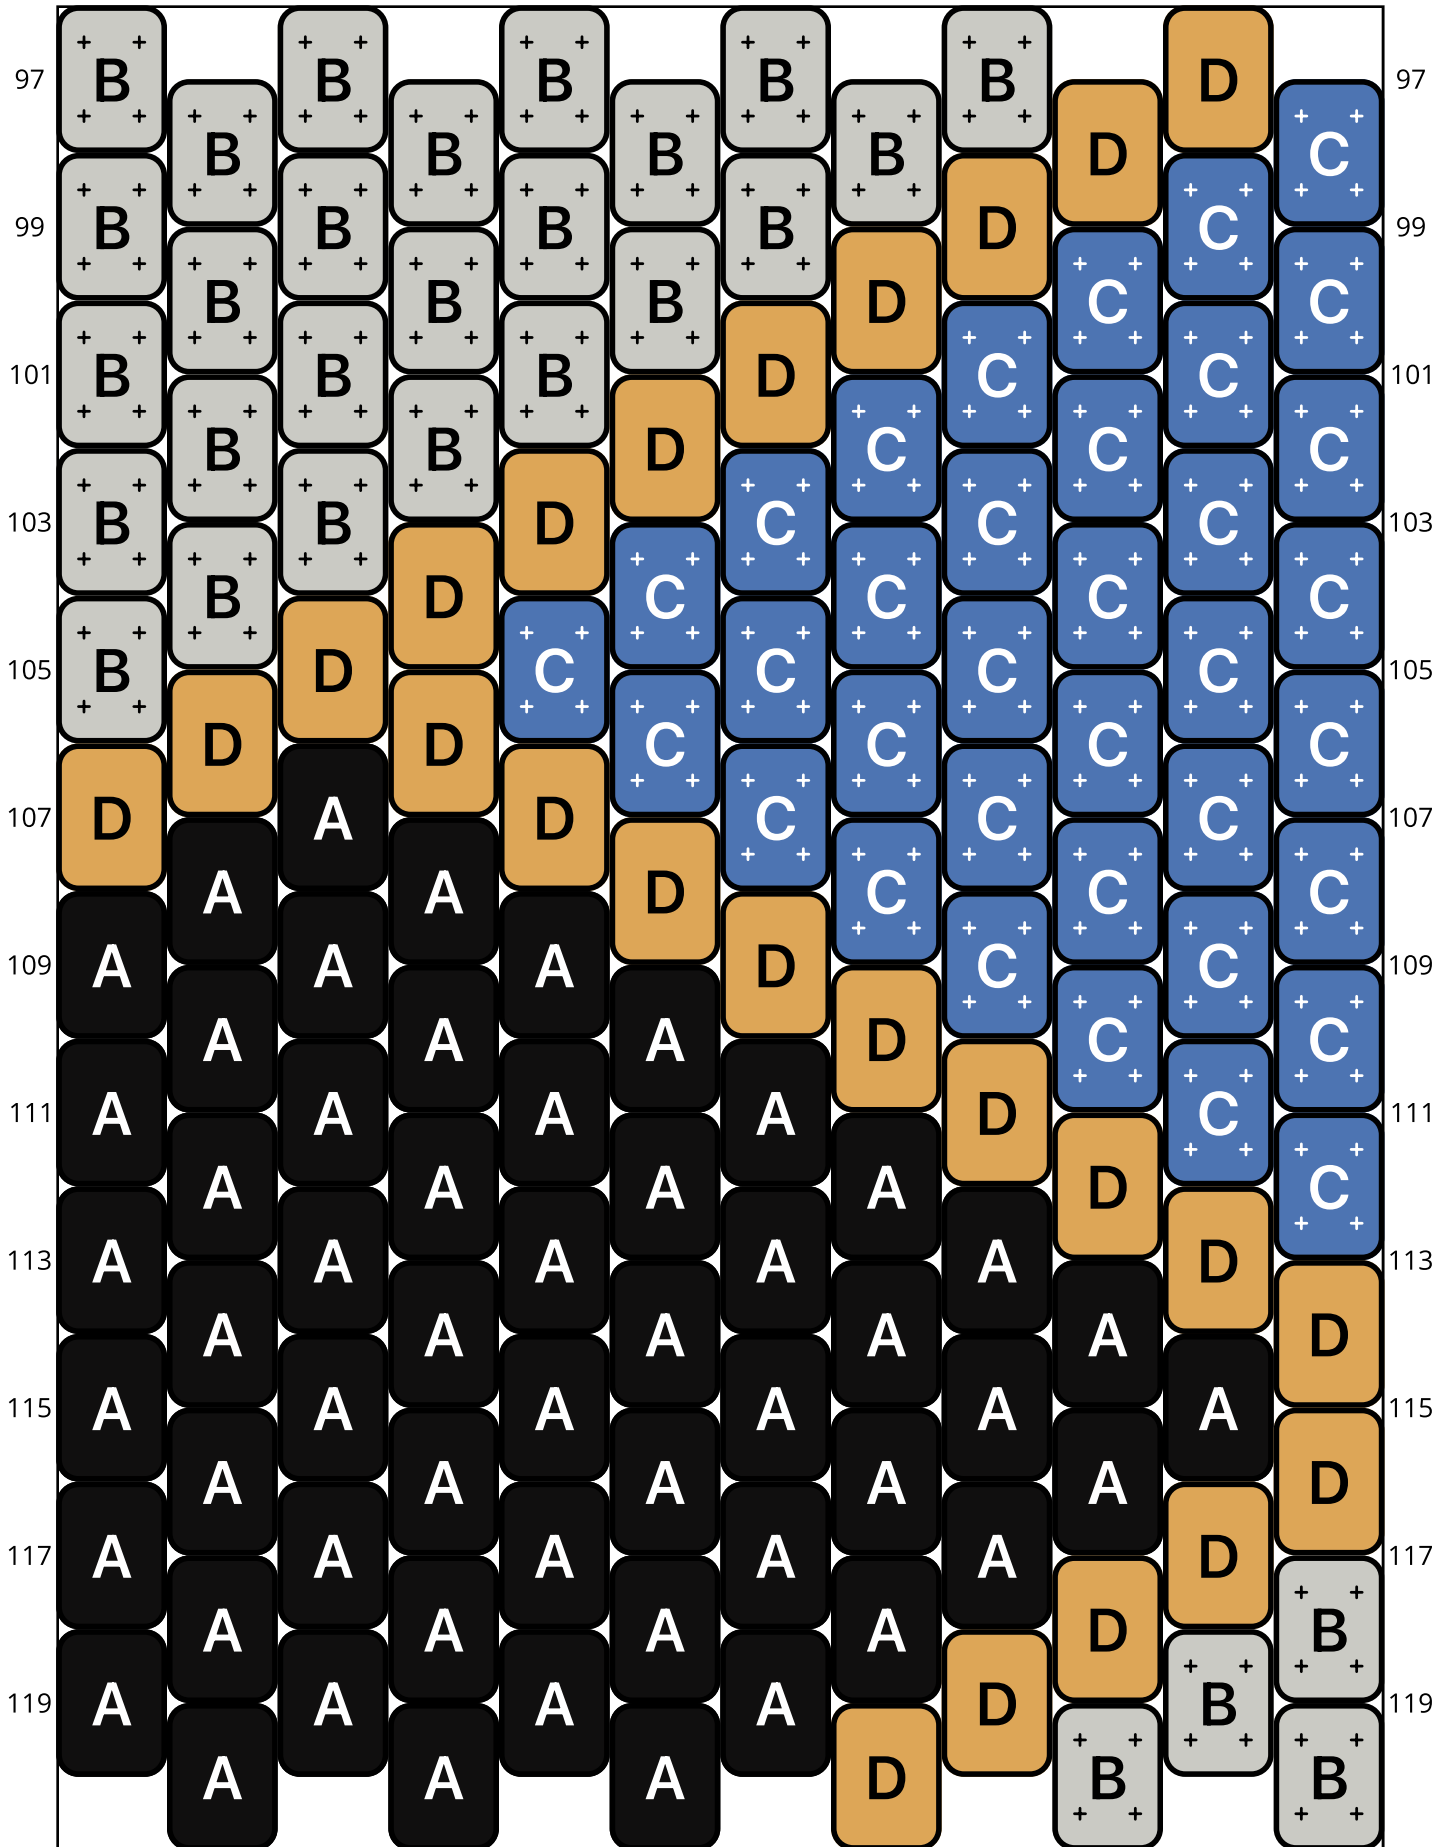

Blue Tri

Type: Peyote

Width: 12

Height: 68

Finished size: 0.6 x 4.5"

Total beads: 816

© 2025 Just Bead It

Loom Bead Pattern | Personal Use ONLY

Word Chart

Starting bead: Top Right

Row 1&2 (L) (3)B, (2)D, (7)A

Row 3 (R) (3)A, (1)D, (2)B

Row 4 (L) (3)B, (1)D, (2)A

Row 5 (R) (2)A, (1)D, (3)B

Row 6 (L) (4)B, (1)D, (1)A

Row 7 (R) (1)A, (1)D, (4)B

Row 8 (L) (4)B, (2)D

Row 9 (R) (1)D, (1)C, (1)D, (3)B

Row 10 (L) (3)B, (1)D, (2)C

Row 11 (R) (3)C, (1)D, (2)B

Row 12 (L) (2)B, (1)D, (3)C

Row 13 (R) (4)C, (1)D, (1)B

Row 14 (L) (1)B, (1)D, (4)C

Row 15 (R) (5)C, (1)D

Row 16 (L) (1)D, (5)C

Row 17 (R) (5)C, (1)D

Row 18 (L) (2)D, (4)C

Row 19 (R) (4)C, (1)D, (1)A

Row 20 (L) (2)A, (1)D, (3)C

Row 21 (R) (3)C, (1)D, (2)A

Row 22 (L) (3)A, (1)D, (2)C

Row 23 (R) (2)C, (1)D, (3)A