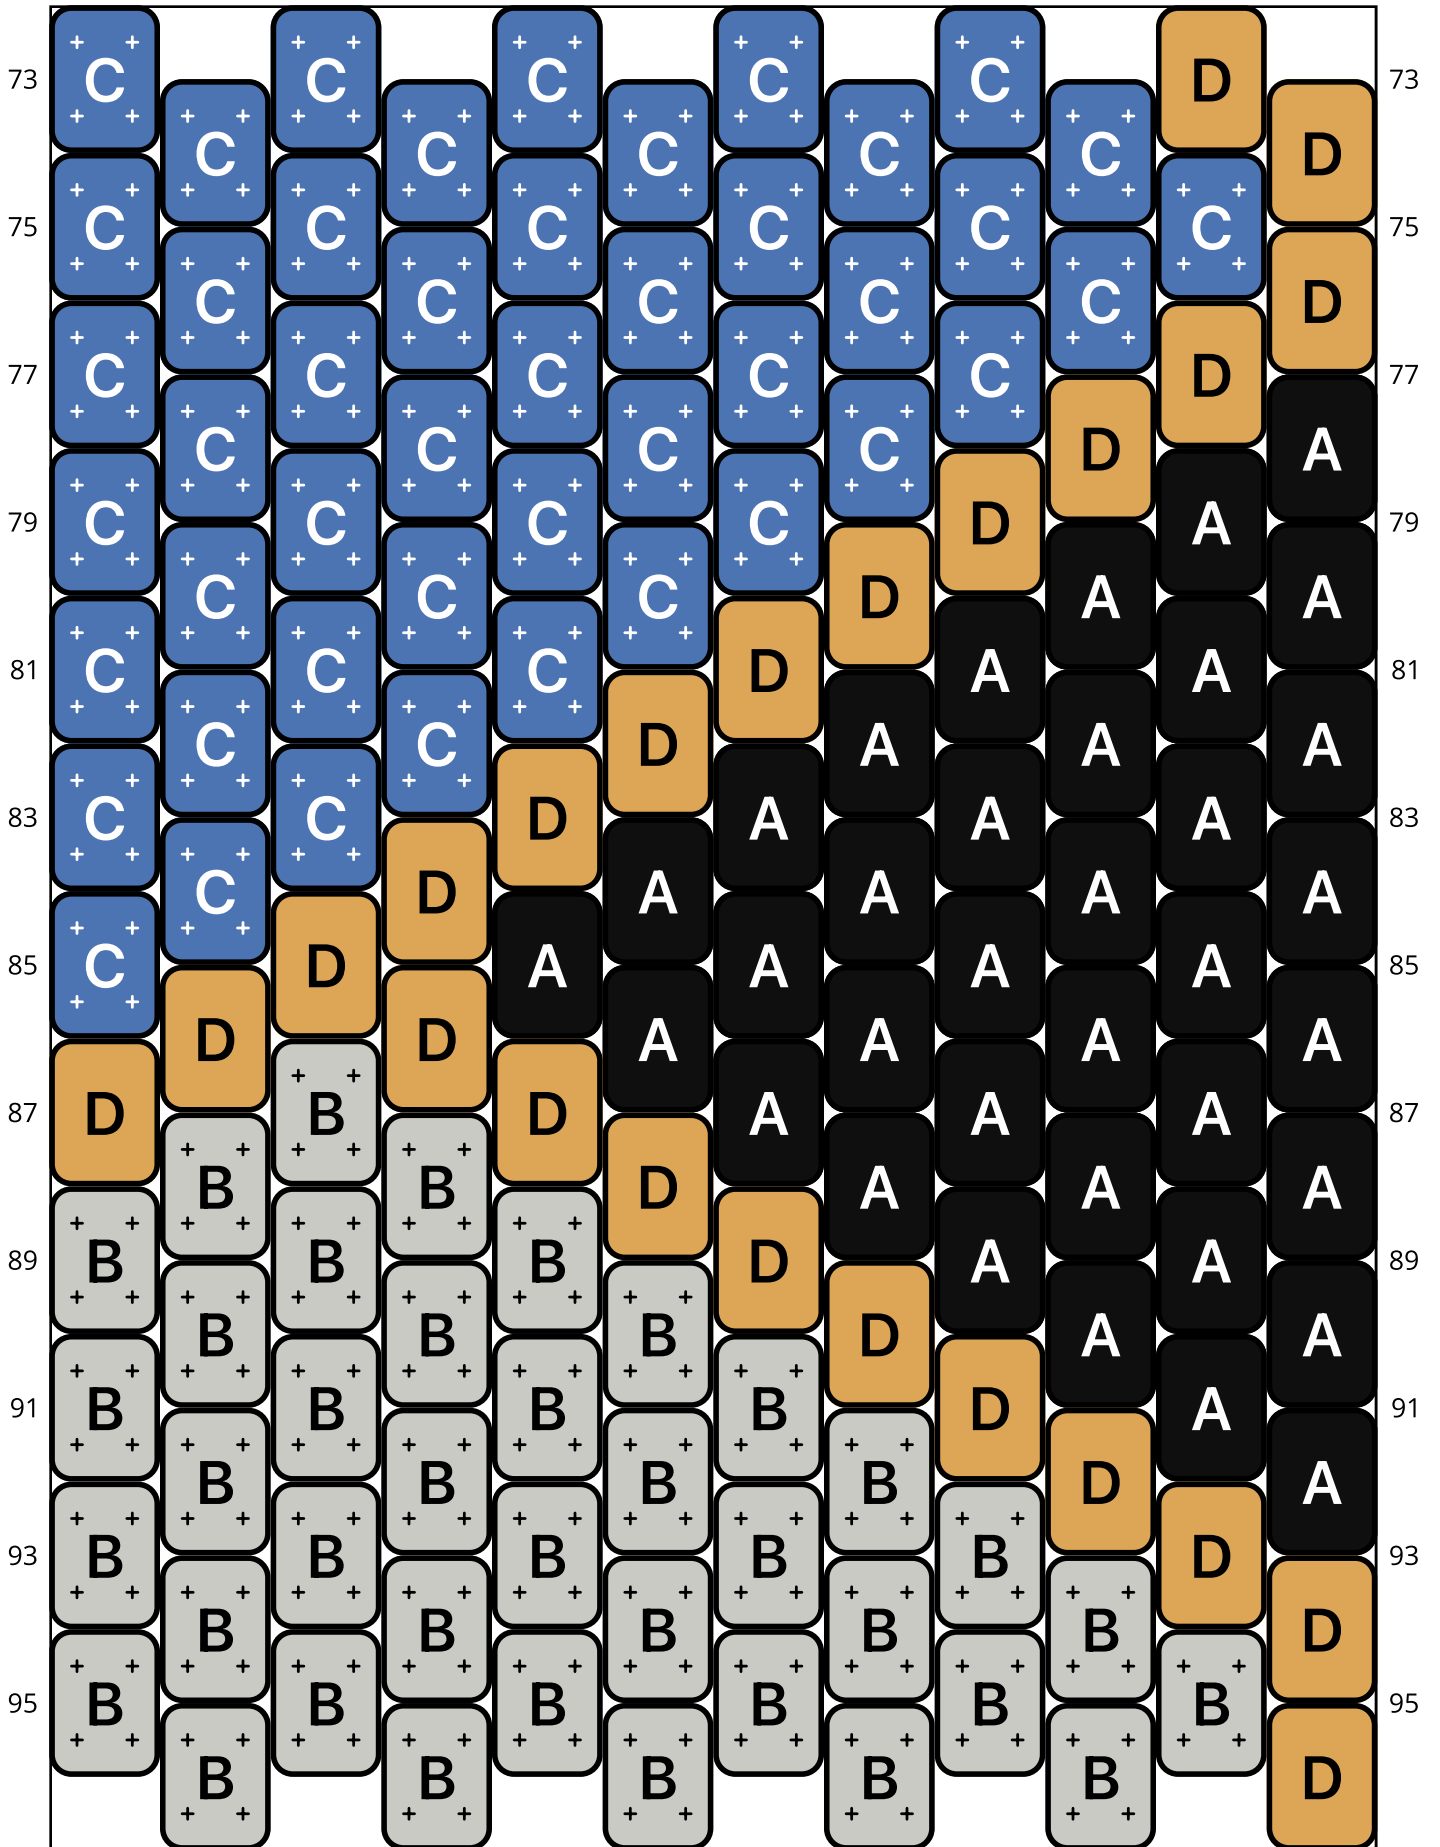

Blue Tri

Type: Peyote

Width: 12

Height: 68

Finished size: 0.6 x 4.5"

Total beads: 816

© 2025 Just Bead It

Loom Bead Pattern | Personal Use ONLY

Word Chart

Starting bead: Top Right

Row 1&2 (L) (3)B, (2)D, (7)A

Row 3 (R) (3)A, (1)D, (2)B

Row 4 (L) (3)B, (1)D, (2)A

Row 5 (R) (2)A, (1)D, (3)B

Row 6 (L) (4)B, (1)D, (1)A

Row 7 (R) (1)A, (1)D, (4)B

Row 8 (L) (4)B, (2)D

Row 9 (R) (1)D, (1)C, (1)D, (3)B

Row 10 (L) (3)B, (1)D, (2)C

Row 11 (R) (3)C, (1)D, (2)B

Row 12 (L) (2)B, (1)D, (3)C

Row 13 (R) (4)C, (1)D, (1)B

Row 14 (L) (1)B, (1)D, (4)C

Row 15 (R) (5)C, (1)D

Row 16 (L) (1)D, (5)C

Row 17 (R) (5)C, (1)D

Row 18 (L) (2)D, (4)C

Row 19 (R) (4)C, (1)D, (1)A

Row 20 (L) (2)A, (1)D, (3)C

Row 21 (R) (3)C, (1)D, (2)A

Row 22 (L) (3)A, (1)D, (2)C

Row 23 (R) (2)C, (1)D, (3)A