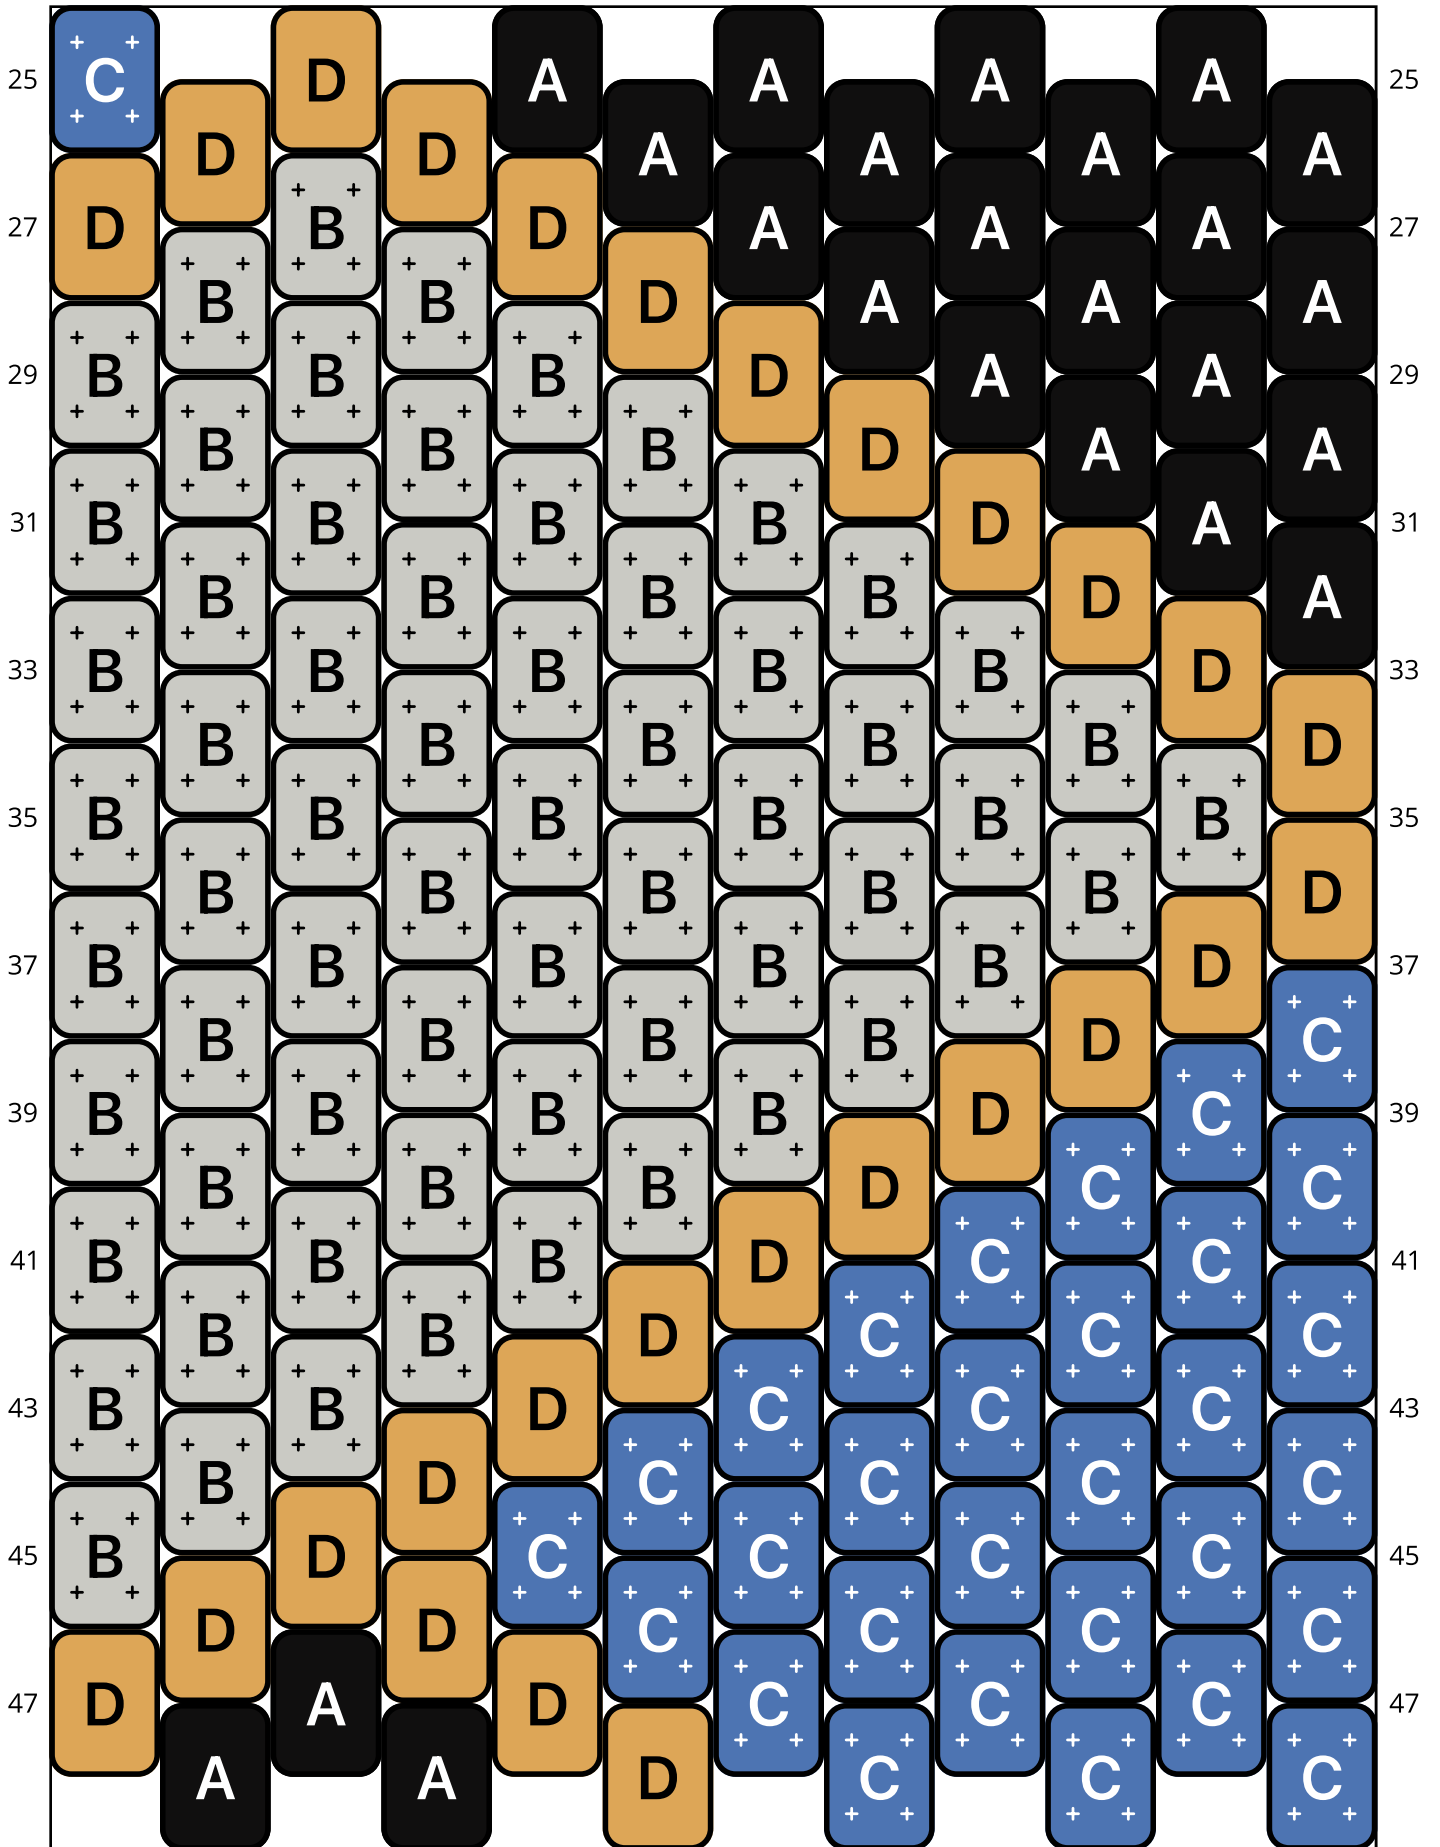

Blue Tri

Type: Peyote

Width: 12

Height: 68

Finished size: 0.6 x 4.5"

Total beads: 816

© 2025 Just Bead It

Loom Bead Pattern | Personal Use ONLY

Word Chart

Starting bead: Top Right

Row 1&2 (L) (3)B, (2)D, (7)A

Row 3 (R) (3)A, (1)D, (2)B

Row 4 (L) (3)B, (1)D, (2)A

Row 5 (R) (2)A, (1)D, (3)B

Row 6 (L) (4)B, (1)D, (1)A

Row 7 (R) (1)A, (1)D, (4)B

Row 8 (L) (4)B, (2)D

Row 9 (R) (1)D, (1)C, (1)D, (3)B

Row 10 (L) (3)B, (1)D, (2)C

Row 11 (R) (3)C, (1)D, (2)B

Row 12 (L) (2)B, (1)D, (3)C

Row 13 (R) (4)C, (1)D, (1)B

Row 14 (L) (1)B, (1)D, (4)C

Row 15 (R) (5)C, (1)D

Row 16 (L) (1)D, (5)C

Row 17 (R) (5)C, (1)D

Row 18 (L) (2)D, (4)C

Row 19 (R) (4)C, (1)D, (1)A

Row 20 (L) (2)A, (1)D, (3)C

Row 21 (R) (3)C, (1)D, (2)A

Row 22 (L) (3)A, (1)D, (2)C

Row 23 (R) (2)C, (1)D, (3)A