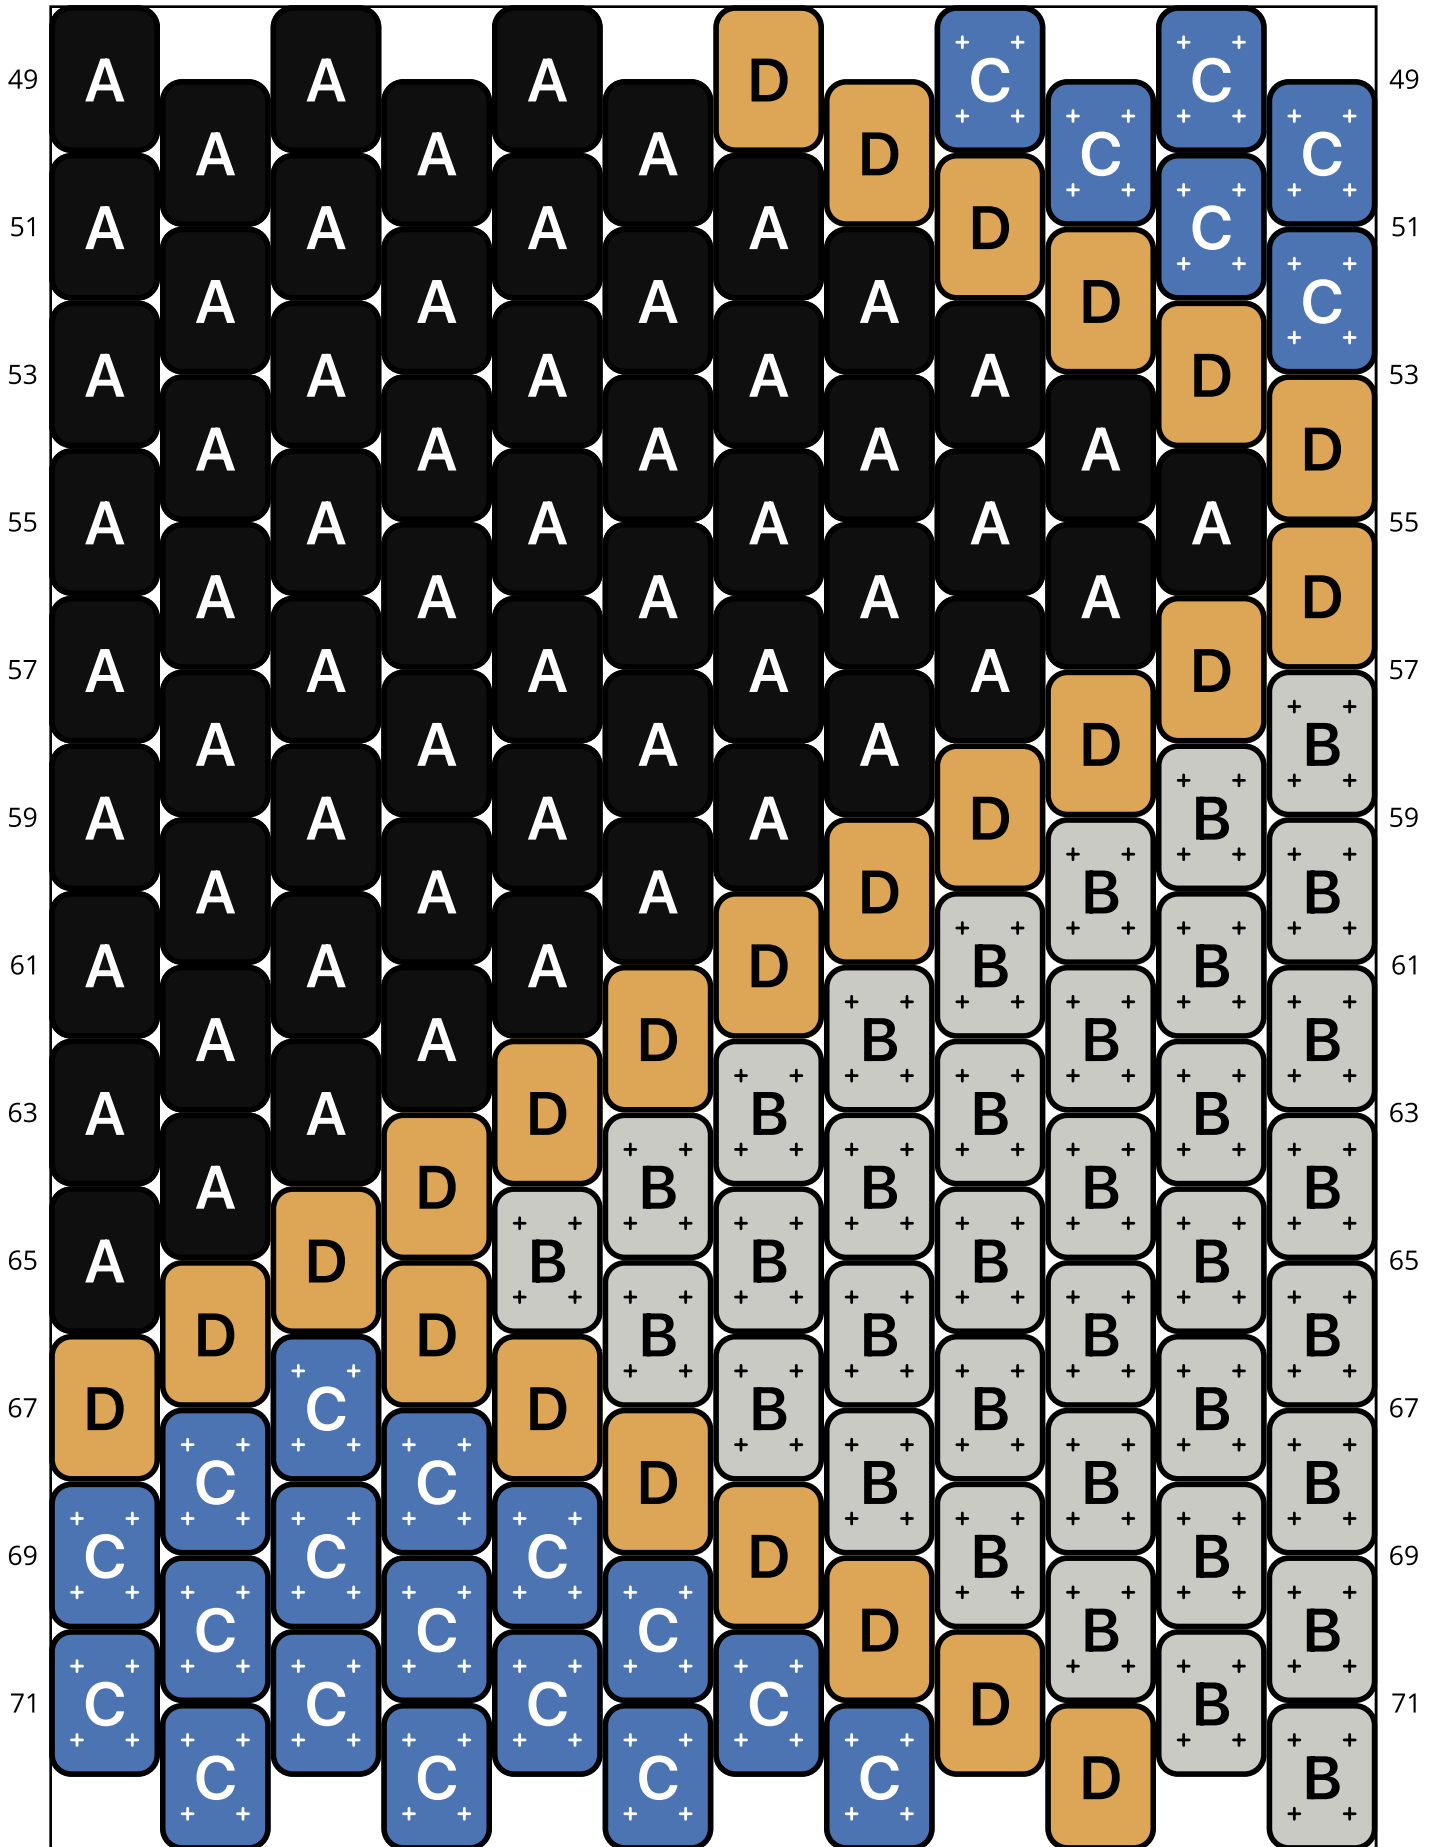

Blue Tri

Type: Peyote

Width: 12

Height: 68

Finished size: 0.6 x 4.5"

Total beads: 816

© 2025 Just Bead It

Loom Bead Pattern | Personal Use ONLY

Word Chart

Starting bead: Top Right

Row 1&2 (L) (3)B, (2)D, (7)A

Row 3 (R) (3)A, (1)D, (2)B

Row 4 (L) (3)B, (1)D, (2)A

Row 5 (R) (2)A, (1)D, (3)B

Row 6 (L) (4)B, (1)D, (1)A

Row 7 (R) (1)A, (1)D, (4)B

Row 8 (L) (4)B, (2)D

Row 9 (R) (1)D, (1)C, (1)D, (3)B

Row 10 (L) (3)B, (1)D, (2)C

Row 11 (R) (3)C, (1)D, (2)B

Row 12 (L) (2)B, (1)D, (3)C

Row 13 (R) (4)C, (1)D, (1)B

Row 14 (L) (1)B, (1)D, (4)C

Row 15 (R) (5)C, (1)D

Row 16 (L) (1)D, (5)C

Row 17 (R) (5)C, (1)D

Row 18 (L) (2)D, (4)C

Row 19 (R) (4)C, (1)D, (1)A

Row 20 (L) (2)A, (1)D, (3)C

Row 21 (R) (3)C, (1)D, (2)A

Row 22 (L) (3)A, (1)D, (2)C

Row 23 (R) (2)C, (1)D, (3)A