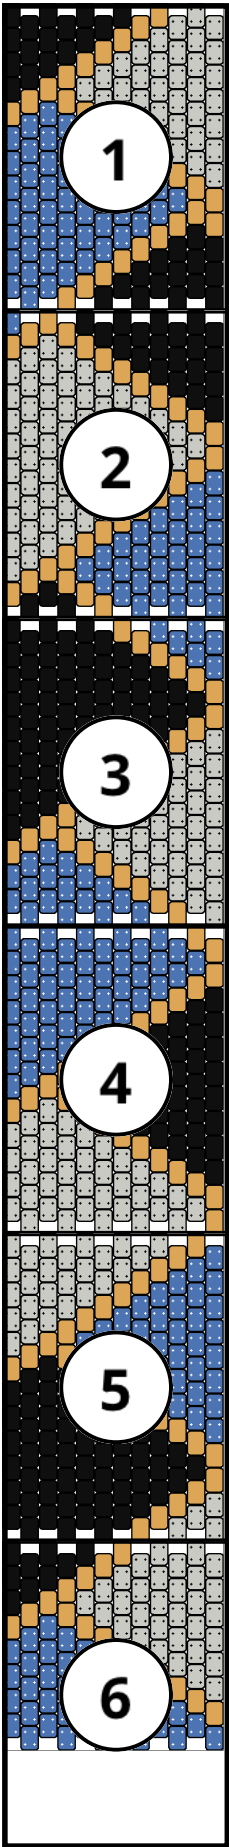

Blue Tri

Type: Peyote

Width: 12

Height: 68

Finished size: 0.6 x 4.5"

Total beads: 816

© 2025 Just Bead It

Loom Bead Pattern | Personal Use ONLY

Word Chart

Starting bead: Top Right

Row 1&2 (L) (3)B, (2)D, (7)A

Row 3 (R) (3)A, (1)D, (2)B

Row 4 (L) (3)B, (1)D, (2)A

Row 5 (R) (2)A, (1)D, (3)B

Row 6 (L) (4)B, (1)D, (1)A

Row 7 (R) (1)A, (1)D, (4)B

Row 8 (L) (4)B, (2)D

Row 9 (R) (1)D, (1)C, (1)D, (3)B

Row 10 (L) (3)B, (1)D, (2)C

Row 11 (R) (3)C, (1)D, (2)B

Row 12 (L) (2)B, (1)D, (3)C

Row 13 (R) (4)C, (1)D, (1)B

Row 14 (L) (1)B, (1)D, (4)C

Row 15 (R) (5)C, (1)D

Row 16 (L) (1)D, (5)C

Row 17 (R) (5)C, (1)D

Row 18 (L) (2)D, (4)C

Row 19 (R) (4)C, (1)D, (1)A

Row 20 (L) (2)A, (1)D, (3)C

Row 21 (R) (3)C, (1)D, (2)A

Row 22 (L) (3)A, (1)D, (2)C

Row 23 (R) (2)C, (1)D, (3)A