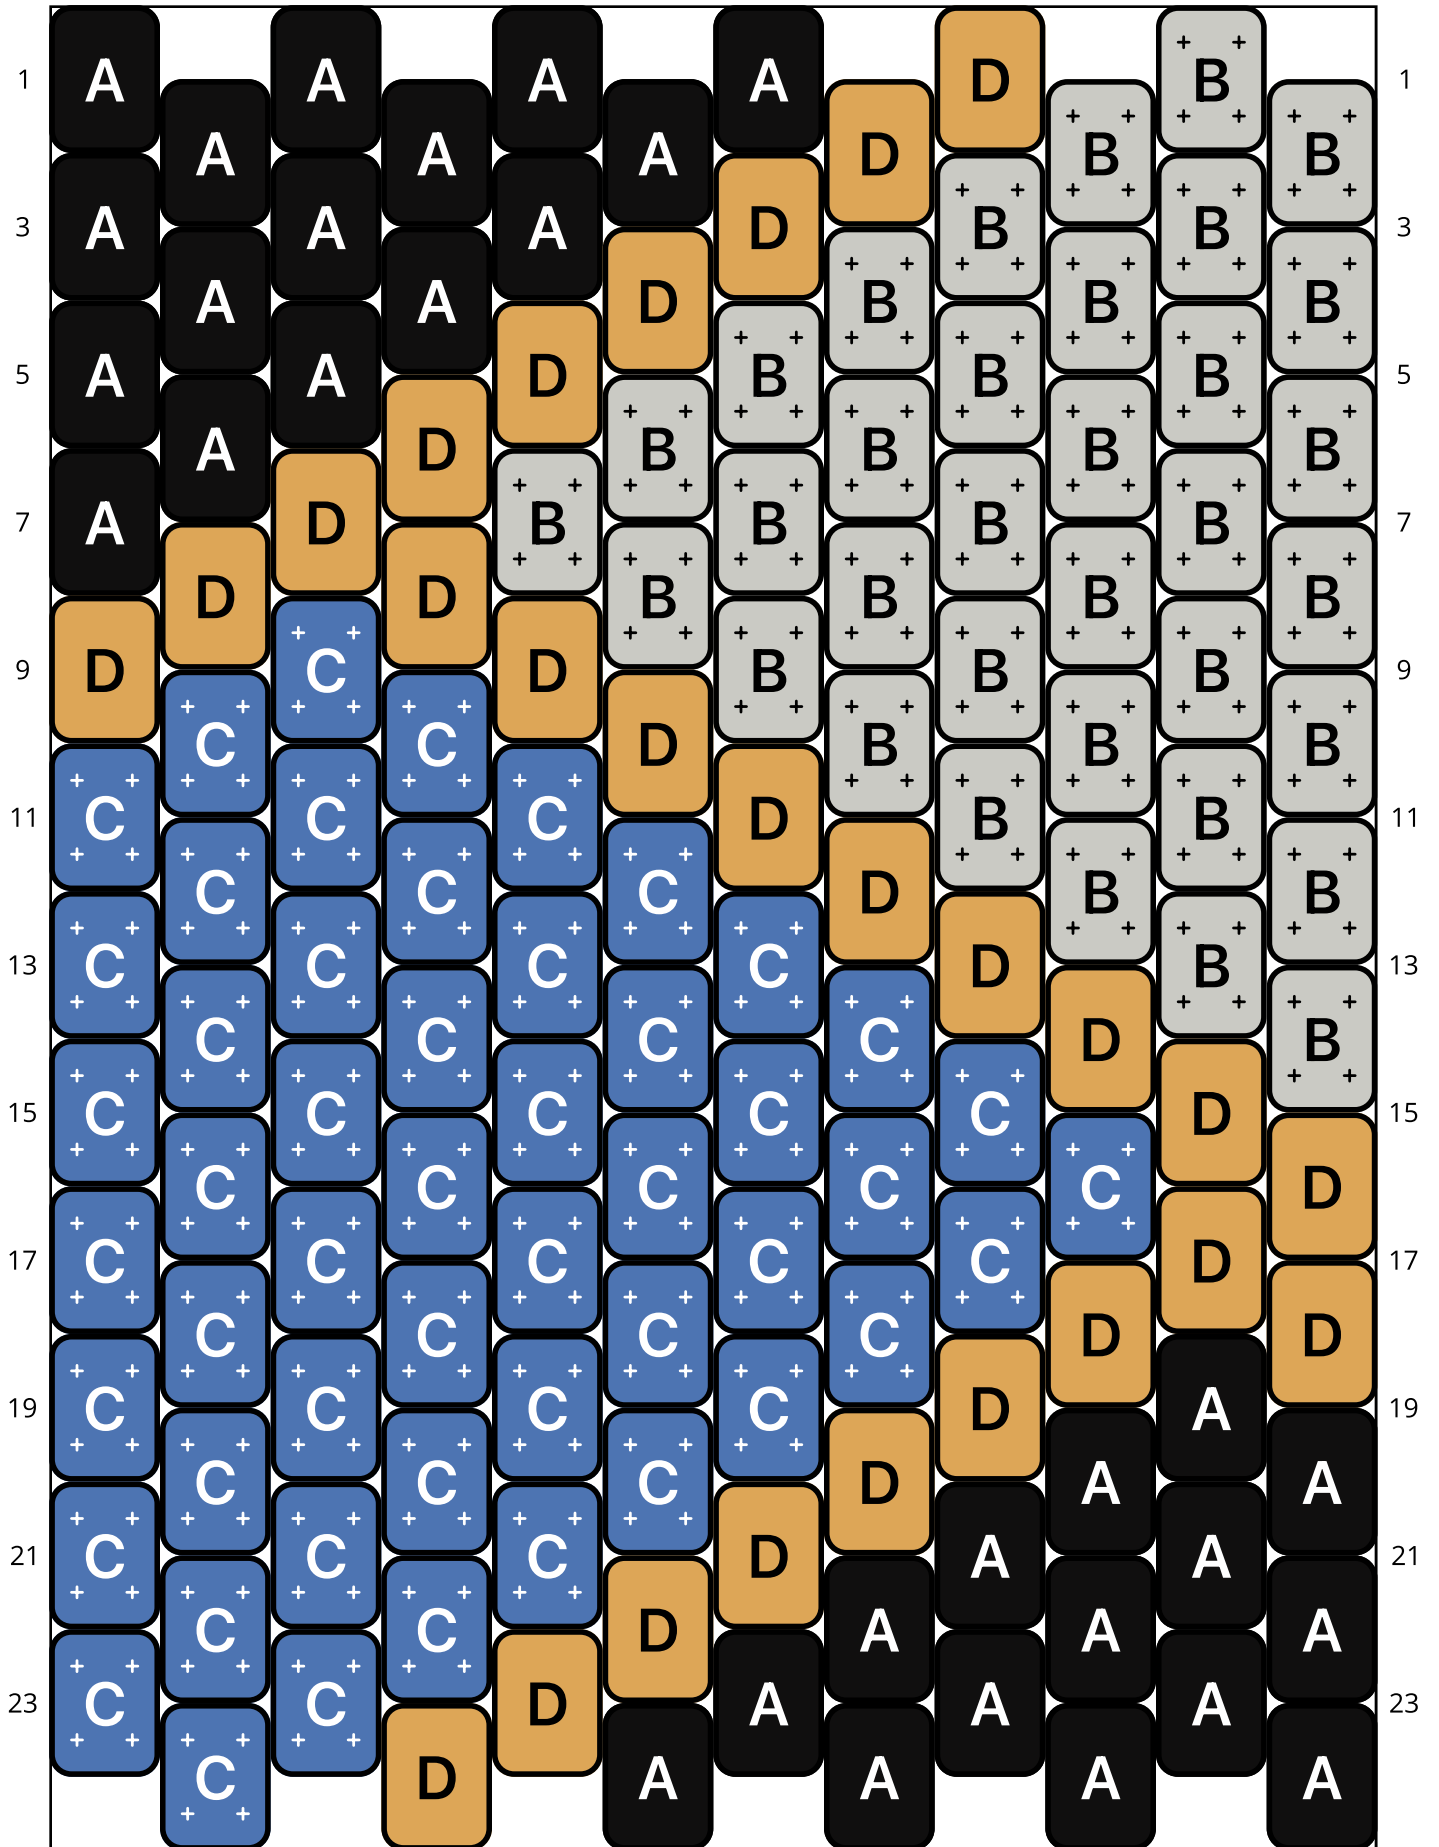

Blue Tri

Type: Peyote

Width: 12

Height: 68

Finished size: 0.6 x 4.5"

Total beads: 816

© 2025 Just Bead It

Loom Bead Pattern | Personal Use ONLY

Word Chart

Starting bead: Top Right

Row 1&2 (L) (3)B, (2)D, (7)A

Row 3 (R) (3)A, (1)D, (2)B

Row 4 (L) (3)B, (1)D, (2)A

Row 5 (R) (2)A, (1)D, (3)B

Row 6 (L) (4)B, (1)D, (1)A

Row 7 (R) (1)A, (1)D, (4)B

Row 8 (L) (4)B, (2)D

Row 9 (R) (1)D, (1)C, (1)D, (3)B

Row 10 (L) (3)B, (1)D, (2)C

Row 11 (R) (3)C, (1)D, (2)B

Row 12 (L) (2)B, (1)D, (3)C

Row 13 (R) (4)C, (1)D, (1)B

Row 14 (L) (1)B, (1)D, (4)C

Row 15 (R) (5)C, (1)D

Row 16 (L) (1)D, (5)C

Row 17 (R) (5)C, (1)D

Row 18 (L) (2)D, (4)C

Row 19 (R) (4)C, (1)D, (1)A

Row 20 (L) (2)A, (1)D, (3)C

Row 21 (R) (3)C, (1)D, (2)A

Row 22 (L) (3)A, (1)D, (2)C

Row 23 (R) (2)C, (1)D, (3)A