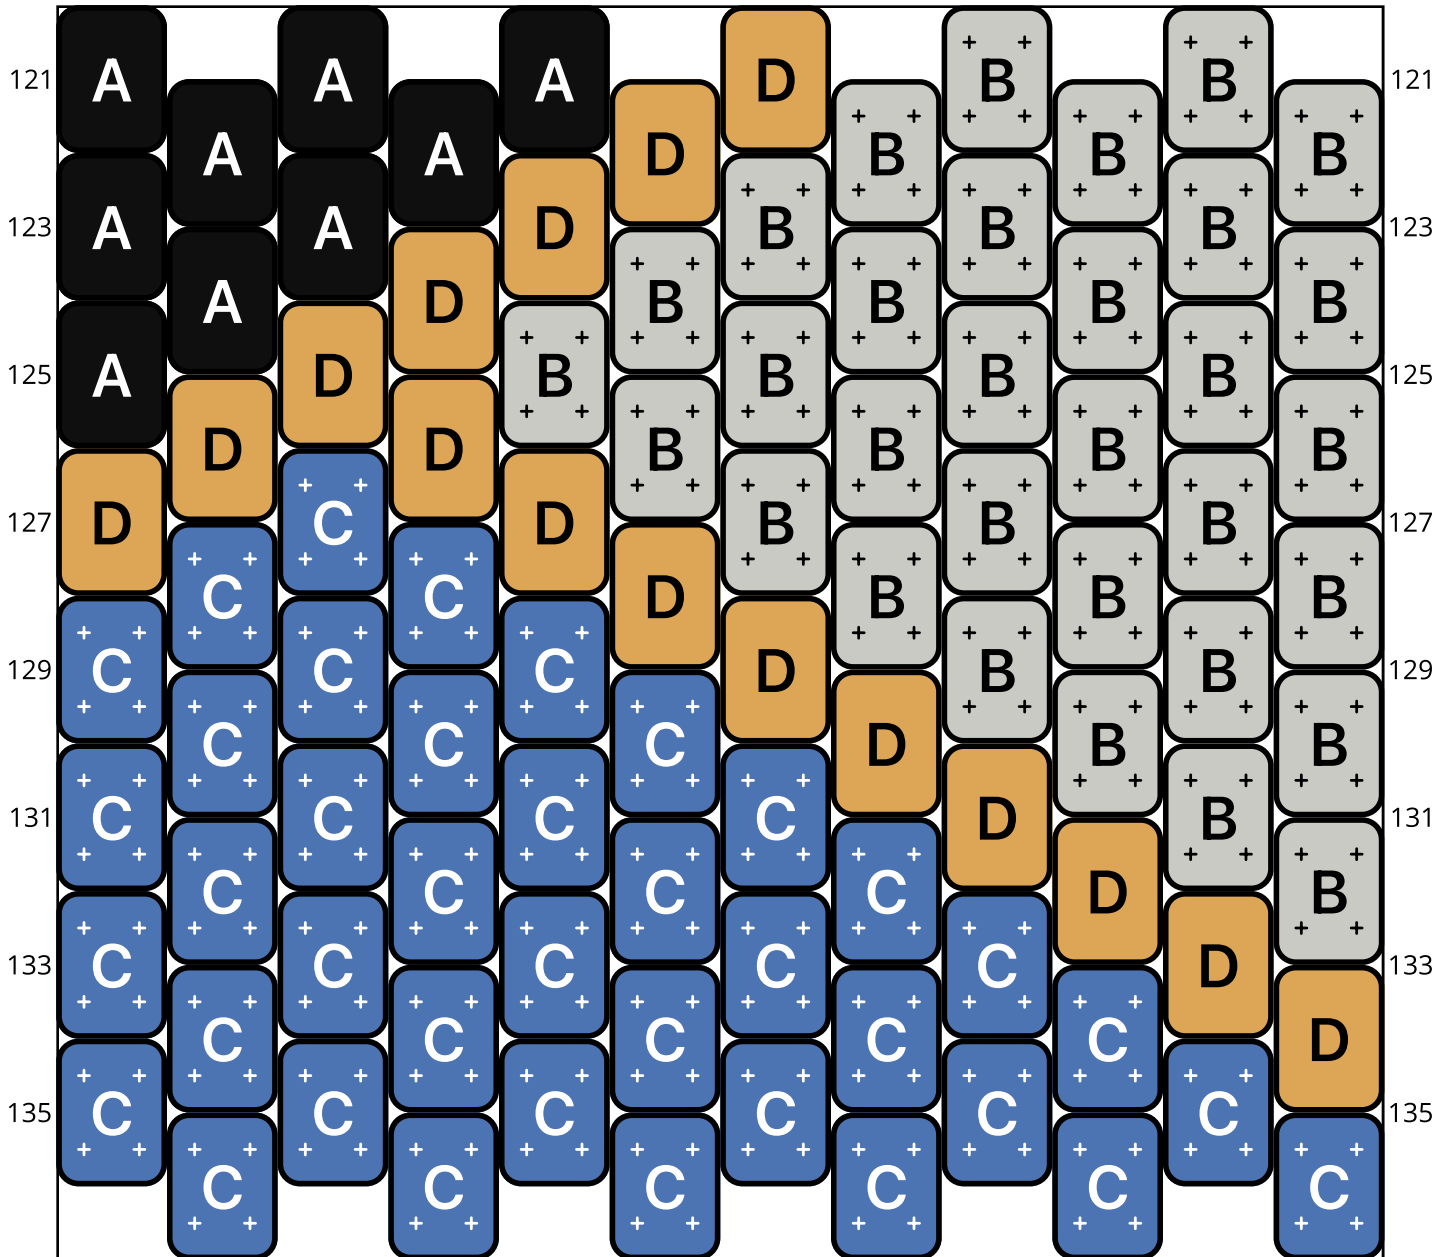

Blue Tri

Type: Peyote

Width: 12

Height: 68

Finished size: 0.6 x 4.5"

Total beads: 816

© 2025 Just Bead It

Loom Bead Pattern | Personal Use ONLY

Word Chart

Starting bead: Top Right

Row 1&2 (L) (3)B, (2)D, (7)A

Row 3 (R) (3)A, (1)D, (2)B

Row 4 (L) (3)B, (1)D, (2)A

Row 5 (R) (2)A, (1)D, (3)B

Row 6 (L) (4)B, (1)D, (1)A

Row 7 (R) (1)A, (1)D, (4)B

Row 8 (L) (4)B, (2)D

Row 9 (R) (1)D, (1)C, (1)D, (3)B

Row 10 (L) (3)B, (1)D, (2)C

Row 11 (R) (3)C, (1)D, (2)B

Row 12 (L) (2)B, (1)D, (3)C

Row 13 (R) (4)C, (1)D, (1)B

Row 14 (L) (1)B, (1)D, (4)C

Row 15 (R) (5)C, (1)D

Row 16 (L) (1)D, (5)C

Row 17 (R) (5)C, (1)D

Row 18 (L) (2)D, (4)C

Row 19 (R) (4)C, (1)D, (1)A

Row 20 (L) (2)A, (1)D, (3)C

Row 21 (R) (3)C, (1)D, (2)A

Row 22 (L) (3)A, (1)D, (2)C

Row 23 (R) (2)C, (1)D, (3)A