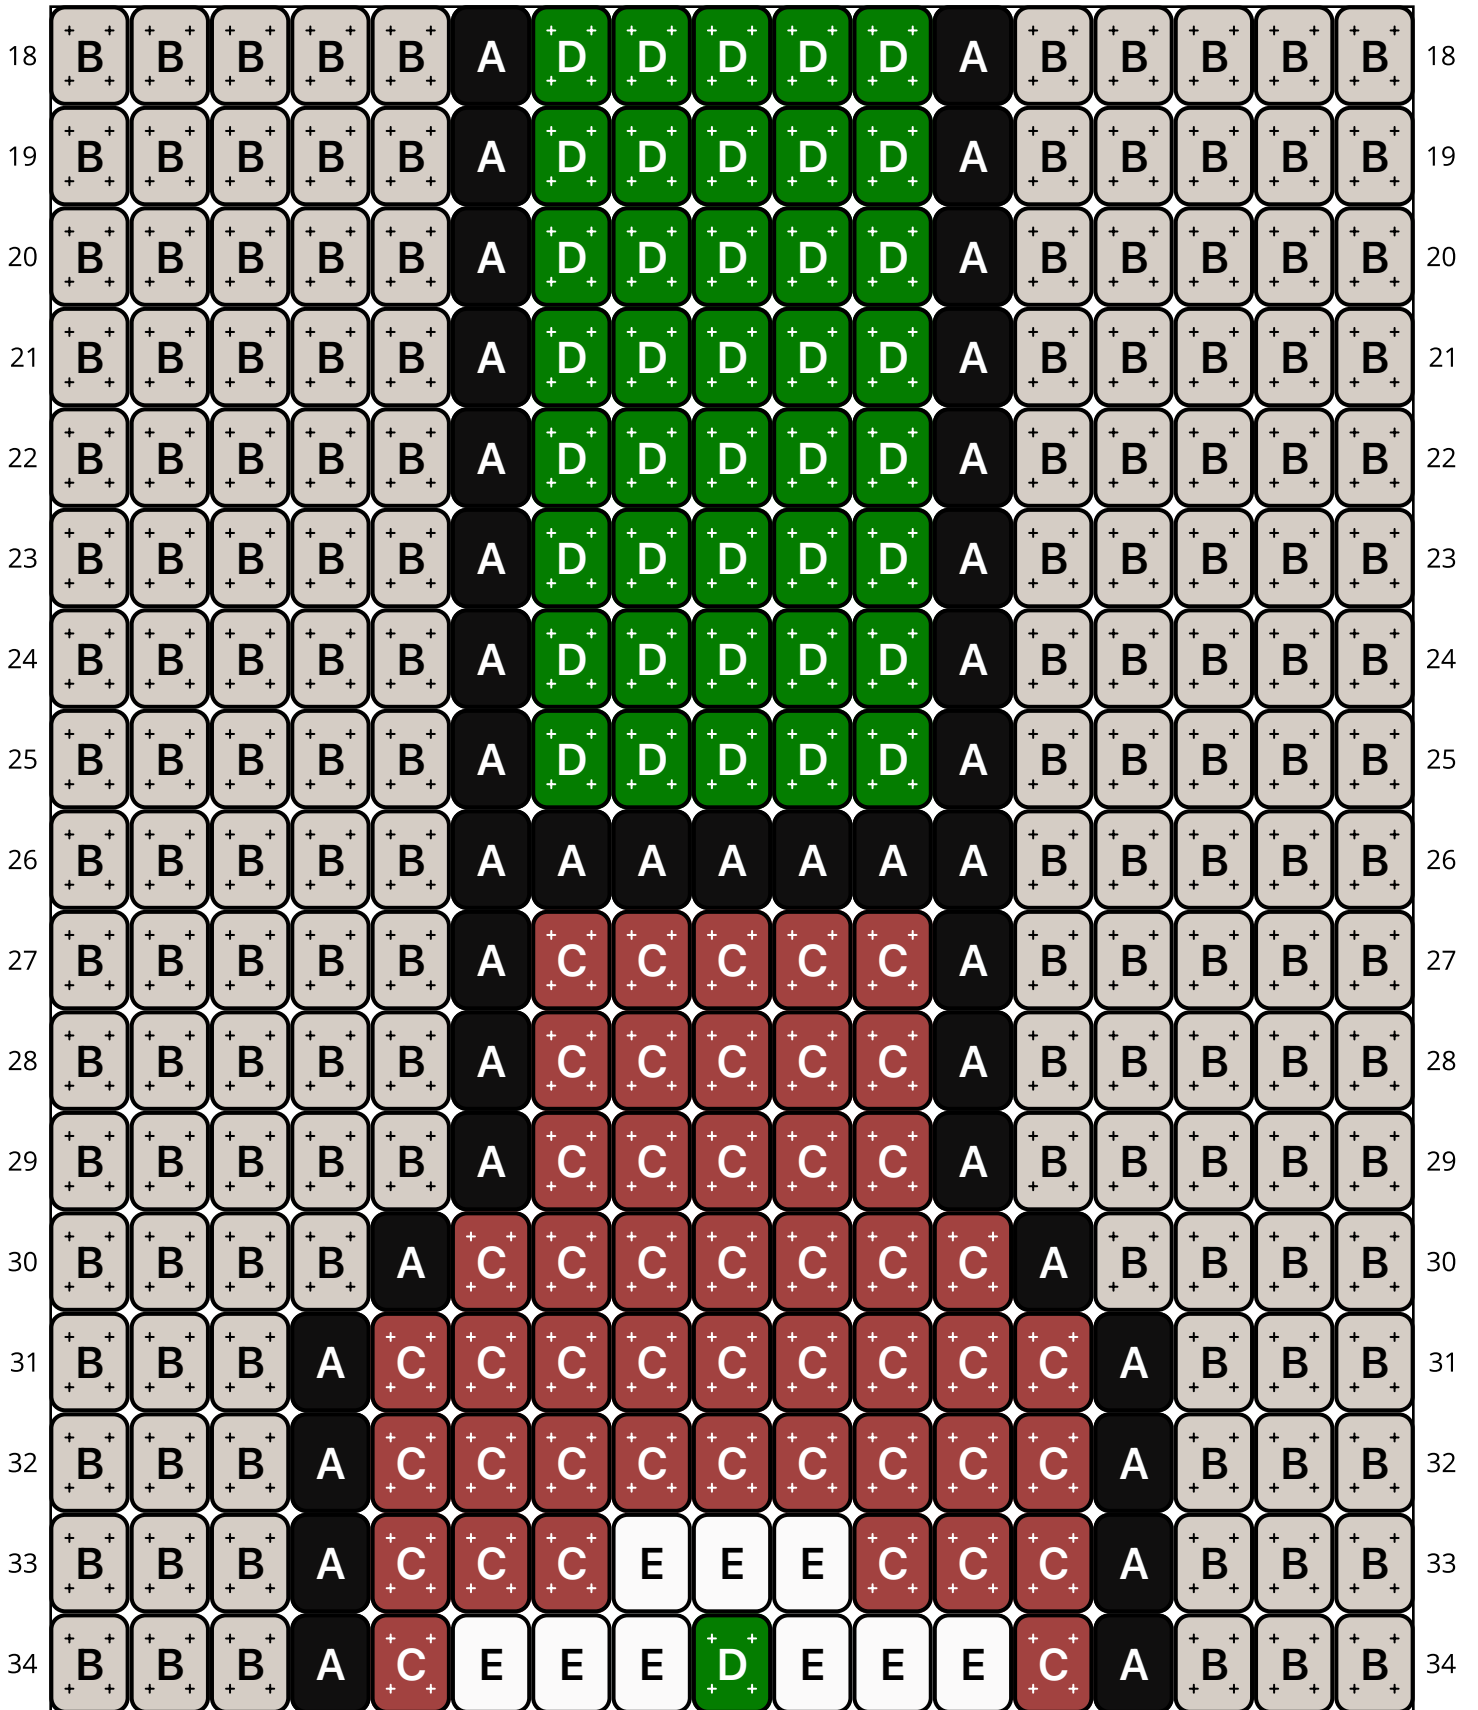

Bottled Spicy

Type: Loom

Width: 17

Height: 68

Finished size: 0.9 x 4.5"

Total beads: 1,156

© The Pixel Zone

thepixelzone.com

Loom Bead Pattern | Personal Use ONLY | NO Selling

Word Chart

Starting bead: Top Left

Row 1 (R) (17)B

Row 2 (R) (17)B

Row 3 (R) (17)B

Row 4 (R) (17)B

Row 5 (R) (17)B

Row 6 (R) (17)B

Row 7 (R) (17)B

Row 8 (R) (17)B

Row 9 (R) (17)B

Row 10 (R) (17)B

Row 11 (R) (17)B

Row 12 (R) (17)B

Row 13 (R) (17)B

Row 20 (R) (5)B, (1)A, (5)D, (1)A, (5)B

Row 21 (R) (5)B, (1)A, (5)D, (1)A, (5)B

Row 22 (R) (5)B, (1)A, (5)D, (1)A, (5)B

Row 23 (R) (5)B, (1)A, (5)D, (1)A, (5)B

Row 24 (R) (5)B, (1)A, (5)D, (1)A, (5)B

Row 25 (R) (5)B, (1)A, (5)D, (1)A, (5)B