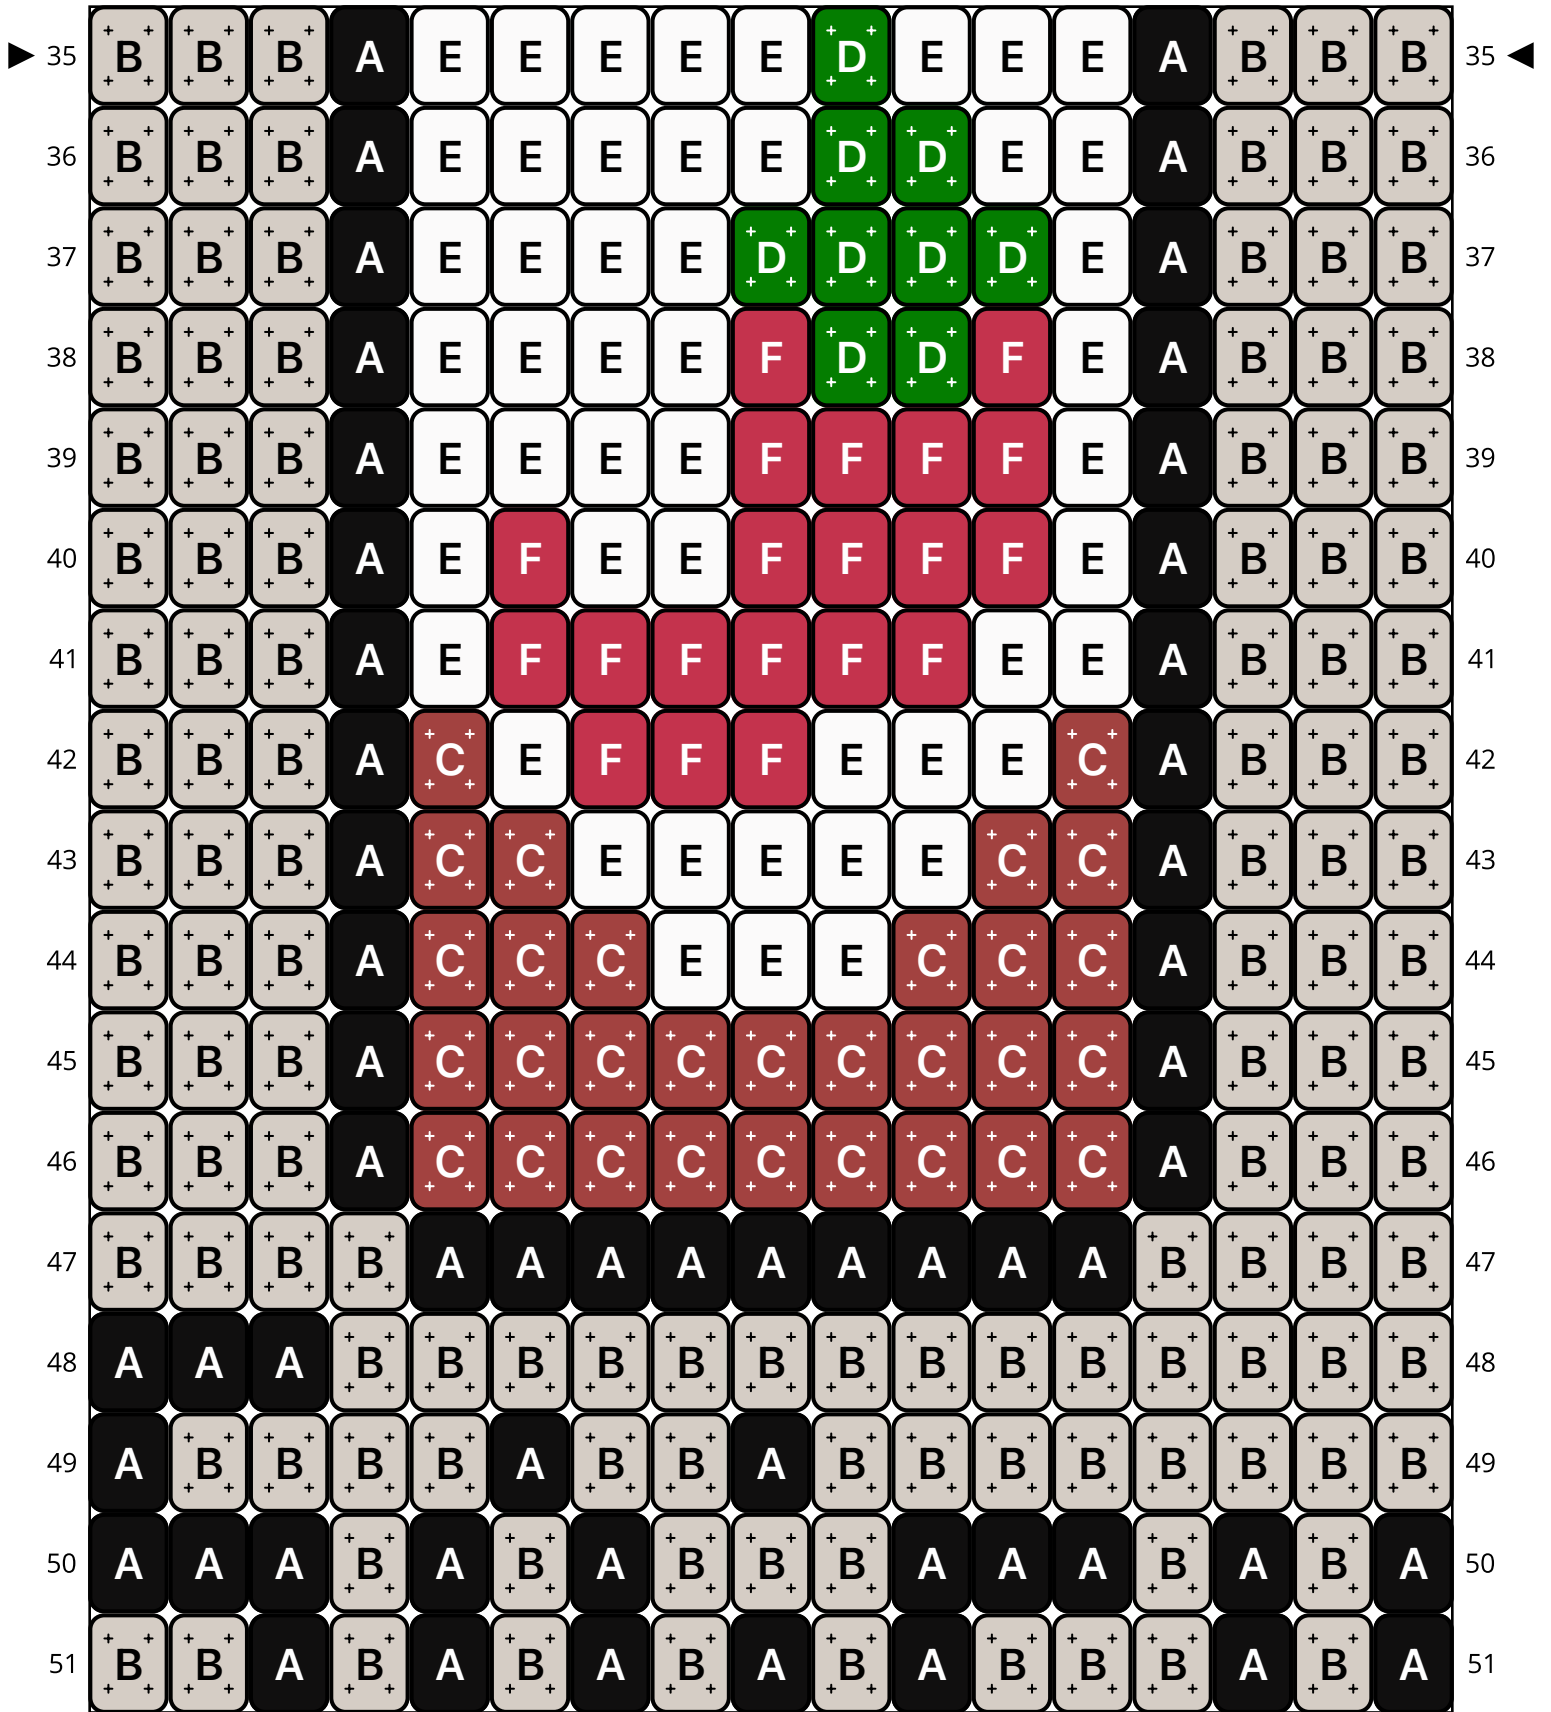

Bottled Spicy

Type: Loom

Width: 17

Height: 68

Finished size: 0.9 x 4.5"

Total beads: 1,156

© The Pixel Zone

thepixelzone.com

Loom Bead Pattern | Personal Use ONLY | NO Selling

Word Chart

Starting bead: Top Left

Row 1 (R) (17)B

Row 2 (R) (17)B

Row 3 (R) (17)B

Row 4 (R) (17)B

Row 5 (R) (17)B

Row 6 (R) (17)B

Row 7 (R) (17)B

Row 8 (R) (17)B

Row 9 (R) (17)B

Row 10 (R) (17)B

Row 11 (R) (17)B

Row 12 (R) (17)B

Row 13 (R) (17)B

Row 20 (R) (5)B, (1)A, (5)D, (1)A, (5)B

Row 21 (R) (5)B, (1)A, (5)D, (1)A, (5)B

Row 22 (R) (5)B, (1)A, (5)D, (1)A, (5)B

Row 23 (R) (5)B, (1)A, (5)D, (1)A, (5)B

Row 24 (R) (5)B, (1)A, (5)D, (1)A, (5)B

Row 25 (R) (5)B, (1)A, (5)D, (1)A, (5)B