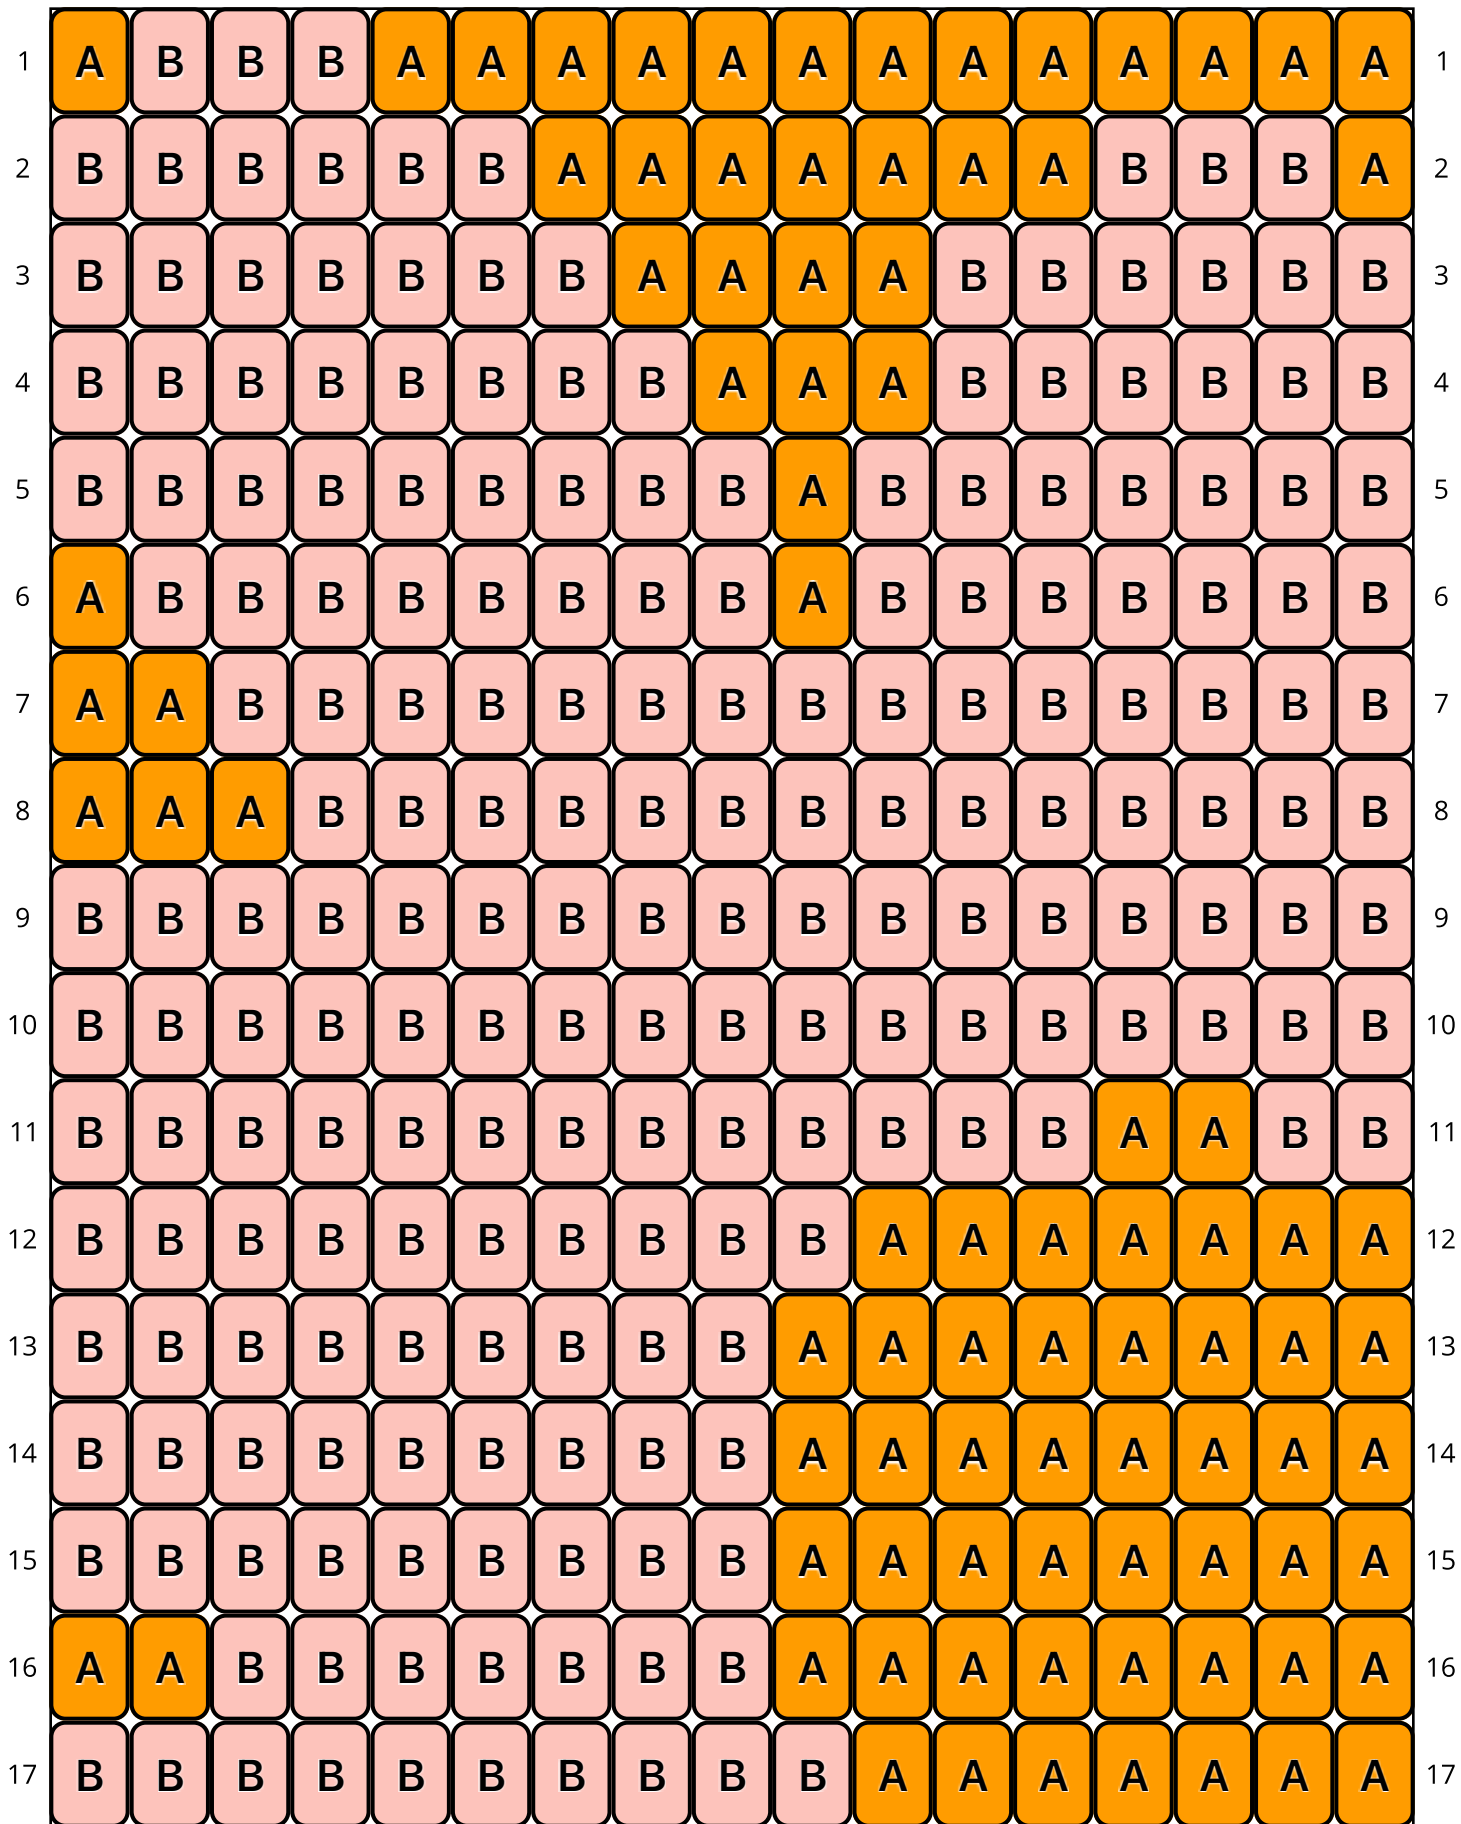

Buttery Flowers

Type: Loom

Width: 17

Height: 67

Finished size: 0.9 x 4.4"

Total beads: 1,139

© 2025 Just Bead It | The Pixel Zone

thepixelzone.com

Loom Bead Pattern | Personal Use ONLY

18	B	B	B	B	B	B	B	B	B	B	B	B	B	A	A	A	B	18
19	B	B	B	B	B	B	B	B	B	B	B	B	B	B	B	B	B	19
20	B	B	B	B	B	B	B	B	B	B	B	B	B	B	B	B	20	
21	B	B	B	B	B	B	B	B	B	B	B	B	B	B	B	B	21	
22	B	B	B	B	B	B	A	B	B	B	B	B	B	B	B	B	22	
23	B	B	B	B	A	A	B	B	B	B	B	B	B	B	A	B	23	
24	B	A	A	A	A	B	B	B	B	B	B	B	B	B	A	B	24	
25	A	A	A	A	A	B	B	B	B	B	B	B	B	B	A	A	A	25
26	A	A	A	A	B	B	B	B	B	B	B	B	B	B	A	A	A	26
27	A	A	A	A	B	B	B	B	B	B	B	B	B	B	A	A	A	27
28	B	A	A	A	B	B	B	B	B	B	B	B	B	A	A	A	A	28
29	B	A	A	B	B	B	B	B	B	B	B	B	B	A	A	A	A	29
30	B	A	A	B	B	B	B	B	B	B	B	B	A	A	A	A	A	30
31	A	A	A	A	B	B	B	B	B	B	B	A	A	A	A	A	A	31
32	A	A	A	A	B	B	B	B	B	B	A	A	A	A	A	A	A	32
33	A	A	A	A	A	A	A	A	A	A	B	B	B	B	B	B	33	
▶ 34	A	A	A	A	A	A	A	A	A	A	B	B	B	B	B	B	B	34 ◀

Word Chart

Starting bead: Top Right

Row 1 (L) (13)A, (3)B, (1)A

Row 2 (L) (1)A, (3)B, (7)A, (6)B

Row 3 (L) (6)B, (4)A, (7)B

Row 4 (L) (6)B, (3)A, (8)B

Row 5 (L) (7)B, (1)A, (9)B

Row 6 (L) (7)B, (1)A, (8)B, (1)A

Row 15 (L) (8)A, (9)B

Row 16 (L) (8)A, (7)B, (2)A

Row 17 (L) (7)A, (10)B

Row 18 (L) (1)B, (3)A, (13)B

Row 19 (L) (17)B

Row 20 (L) (17)B

Row 21 (L) (17)B

Row 22 (L) (10)B, (1)A, (6)B