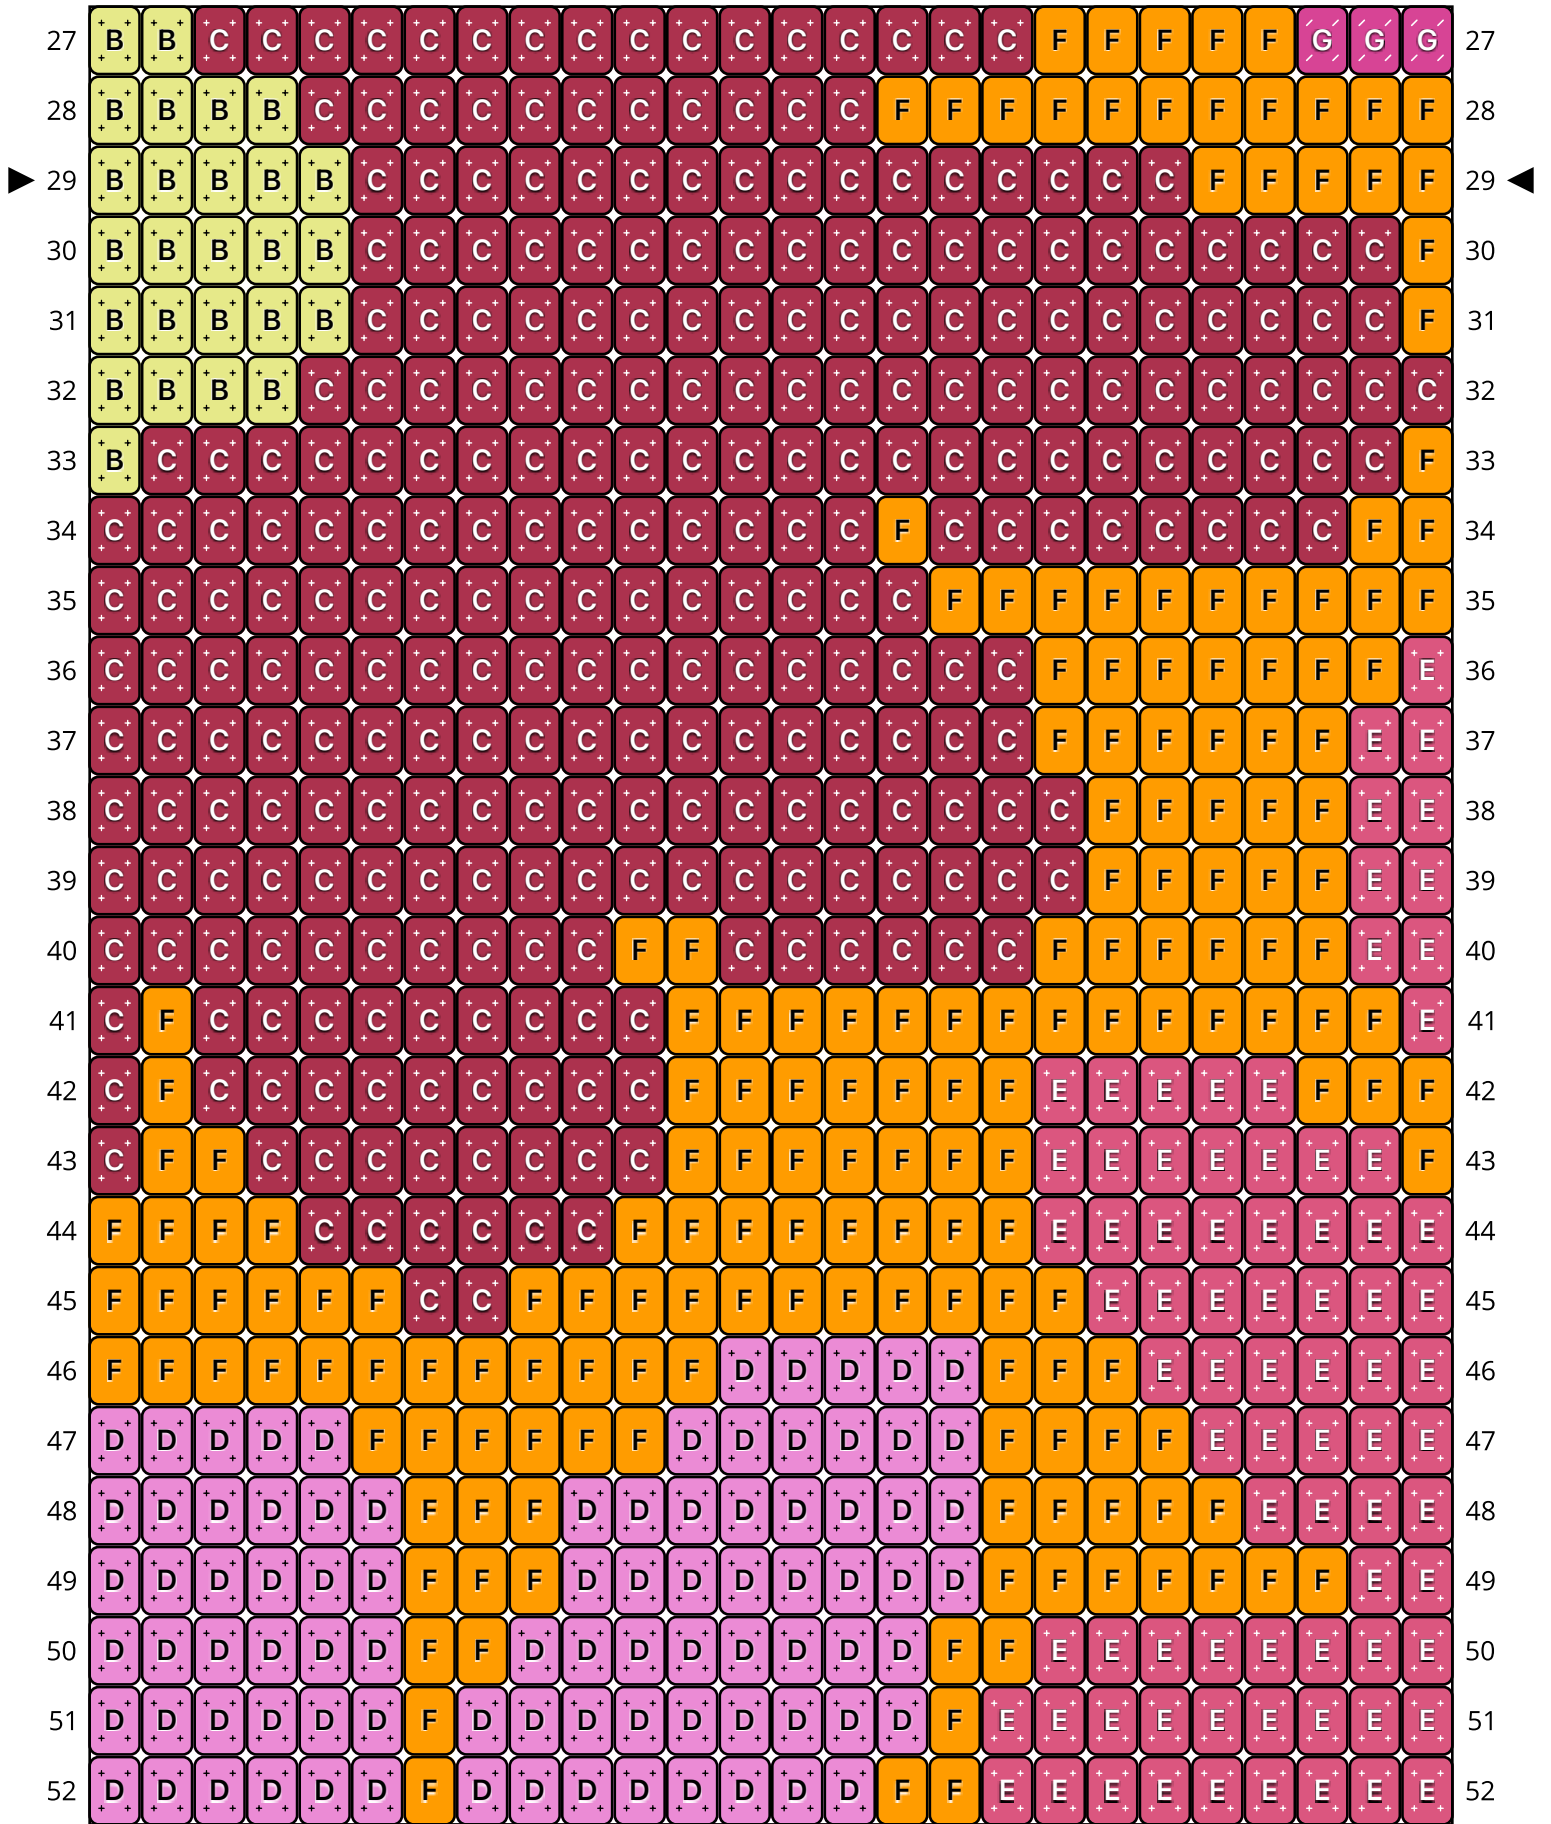

# Buy A Flower

Type: Loom

Width: 26

Height: 56

Finished size: 1.4 x 3.7"

Total beads: 1,456

© 2025 Just Bead It | The Pixel Zone

[thepixelzone.com](http://thepixelzone.com)

Loom Bead Pattern | Personal Use ONLY

1	A	A	A	A	A	A	A	A	A	A	A	A	A	A	A	F	F	F	G	G	G	F	F	F	1	
2	A	A	A	A	A	A	A	A	A	A	A	A	A	A	A	A	F	G	G	G	G	G	G	G	F	2
3	A	A	A	A	A	A	A	A	A	A	A	A	A	A	A	F	F	G	G	G	G	G	G	G	3	
4	A	A	A	A	A	A	A	A	A	A	F	A	A	A	A	F	F	G	G	G	G	G	G	G	4	
5	A	A	A	A	A	A	A	A	A	A	F	F	F	F	F	F	F	F	F	G	G	G	G	G	5	
6	A	A	A	A	A	A	A	A	A	A	F	F	F	F	F	F	F	F	F	G	G	G	G	G	6	
7	A	A	A	A	A	A	A	A	A	A	F	F	F	F	F	F	F	F	F	G	G	G	G	G	7	
8	A	A	A	F	F	A	A	A	A	A	A	F	F	F	G	G	G	G	G	G	G	G	G	G	8	
9	A	A	A	F	F	A	A	A	A	A	A	A	F	G	G	G	G	G	G	G	G	G	G	G	9	
10	A	A	F	F	F	A	A	A	A	A	A	A	F	G	G	G	G	G	G	G	G	G	G	G	10	
11	A	F	F	F	F	A	A	A	A	A	A	A	F	F	G	G	G	G	G	G	G	G	G	G	11	
12	F	F	F	F	F	F	A	A	A	A	A	A	F	F	F	F	G	G	G	G	G	G	G	G	12	
13	F	F	F	F	F	F	A	A	A	A	A	F	F	F	F	F	F	F	F	F	G	G	G	G	13	
14	F	C	C	C	F	F	F	F	A	A	A	F	F	F	F	F	F	F	F	G	G	G	G	G	14	
15	C	C	C	C	C	F	F	F	F	F	F	F	F	F	F	F	F	F	F	G	G	G	G	G	15	
16	C	C	C	C	C	F	F	F	F	F	F	F	F	F	F	F	G	G	G	G	G	G	G	G	16	
17	C	C	C	C	C	F	F	F	C	C	C	C	F	F	G	G	G	G	G	G	G	G	G	G	17	
18	C	C	C	C	C	F	F	C	C	C	C	C	C	F	G	G	G	G	G	G	G	G	G	G	18	
19	C	C	C	C	C	C	C	C	C	C	C	C	C	F	G	G	G	G	G	G	G	G	F	F	G	19
20	C	C	C	C	C	C	C	C	C	C	C	C	C	F	F	F	G	G	G	G	G	F	F	F	G	20
21	C	C	C	C	C	C	C	C	C	C	C	C	F	F	F	F	F	F	F	F	F	F	F	F	G	21
22	C	C	C	C	C	C	C	C	C	C	C	F	F	F	F	F	F	F	F	F	F	F	F	F	G	22
23	C	C	C	C	C	C	C	C	C	C	F	C	C	C	C	C	C	C	C	C	F	F	F	G	G	23
24	C	C	C	C	C	C	C	C	C	C	C	C	C	C	C	C	C	C	C	C	F	F	G	G	G	24
25	C	C	C	C	C	C	C	C	C	C	C	C	C	C	C	C	C	C	C	C	F	F	G	G	G	25
26	C	C	C	C	C	C	C	C	C	C	C	C	C	C	C	C	C	C	C	C	F	F	F	G	G	26

## Word Chart

Starting bead: Top Right

Row 1 (L) (3)F, (3)G, (3)F, (17)A

Row 2 (L) (1)F, (6)G, (1)F, (18)A

Row 3 (L) (7)G, (2)F, (17)A

Row 4 (L) (7)G, (2)F, (5)A, (1)F, (11)A

Row 5 (L) (6)G, (9)F, (11)A

Row 6 (L) (5)G, (9)F, (12)A

DB752  
Matte Opaque Orange  
Count: 380

DB775  
Frosted Transparent Scarlet  
Count: 188