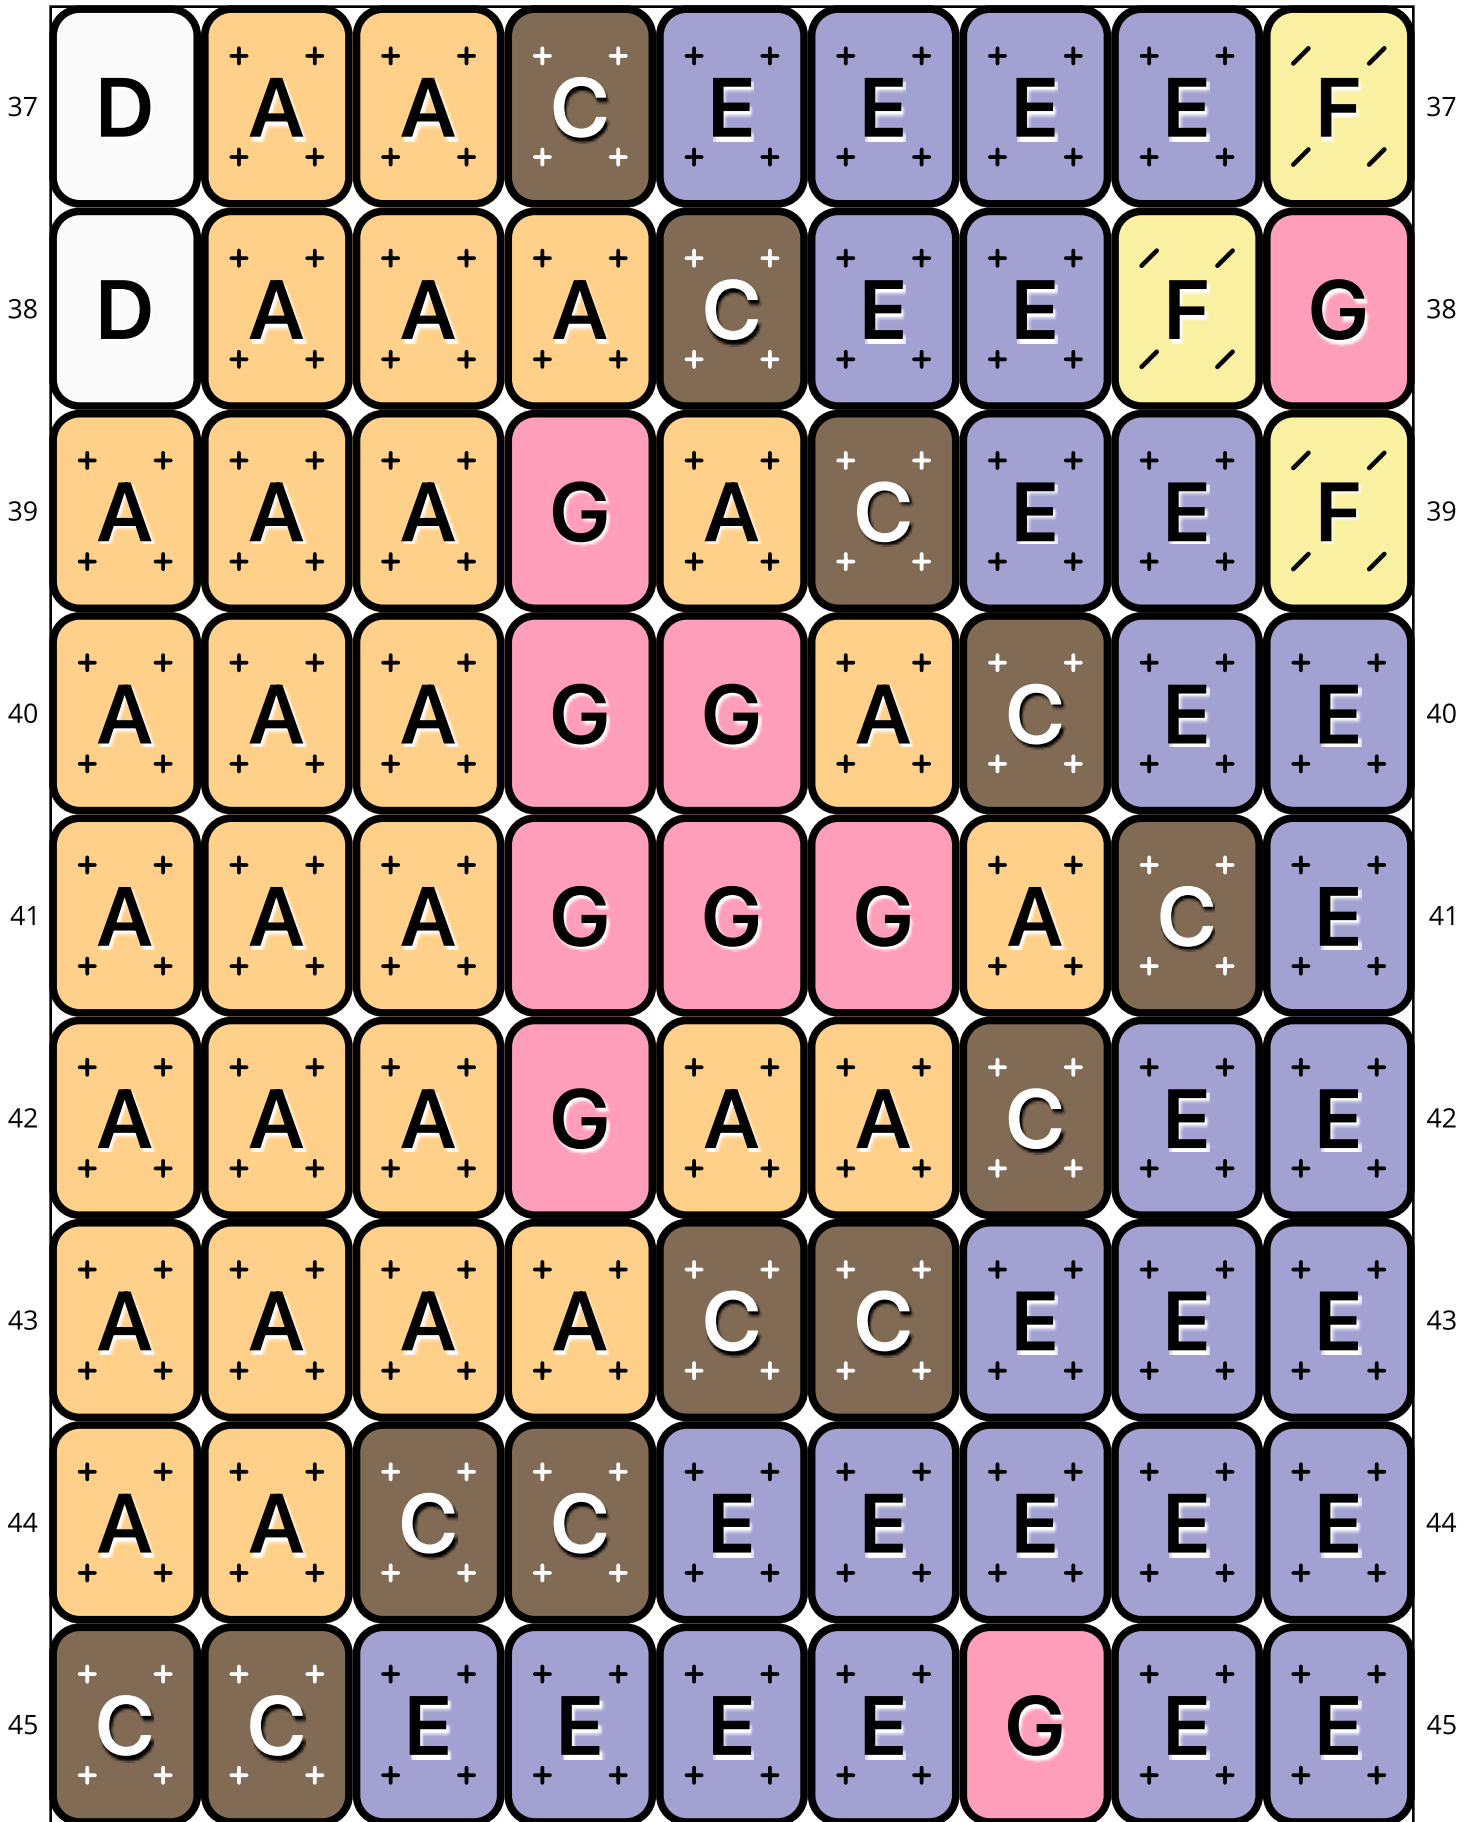

Cali Corgi

Type: Loom

Width: 9

Height: 66

Finished size: 0.5 x 4.4"

Total beads: 594

© 2025 Just Bead It | The Pixel Zone

thepixelzone.com

Loom Bead Pattern | Personal Use ONLY

Word Chart

Starting bead: Top Right

Row 1 (L) (1)G, (6)E, (1)F, (1)G

Row 2 (L) (1)F, (1)G, (6)E, (1)F

Row 3 (L) (1)G, (8)E

Row 4 (L) (9)E

Row 5 (L) (3)E, (1)F, (5)E

Row 6 (L) (2)E, (1)F, (1)G, (1)F, (4)E

Row 7 (L) (3)E, (1)F, (5)E

Row 8 (L) (9)E

Row 9 (L) (9)E

Row 10 (L) (2)E, (1)G, (5)E, (1)F

Row 11 (L) (1)E, (1)G, (1)F, (1)G, (5)E

Row 12 (L) (2)E, (1)G, (6)E

Row 13 (L) (9)E

Row 14 (L) (5)E, (1)F, (3)E

Row 15 (L) (4)E, (1)F, (1)G, (1)F, (2)E

Row 16 (L) (5)E, (1)F, (3)E

Row 17 (L) (9)E

Row 18 (L) (9)E

Row 19 (L) (7)E, (1)G, (1)E

Row 20 (L) (6)E, (1)G, (1)F, (1)G

Row 21 (L) (7)E, (1)G, (1)E