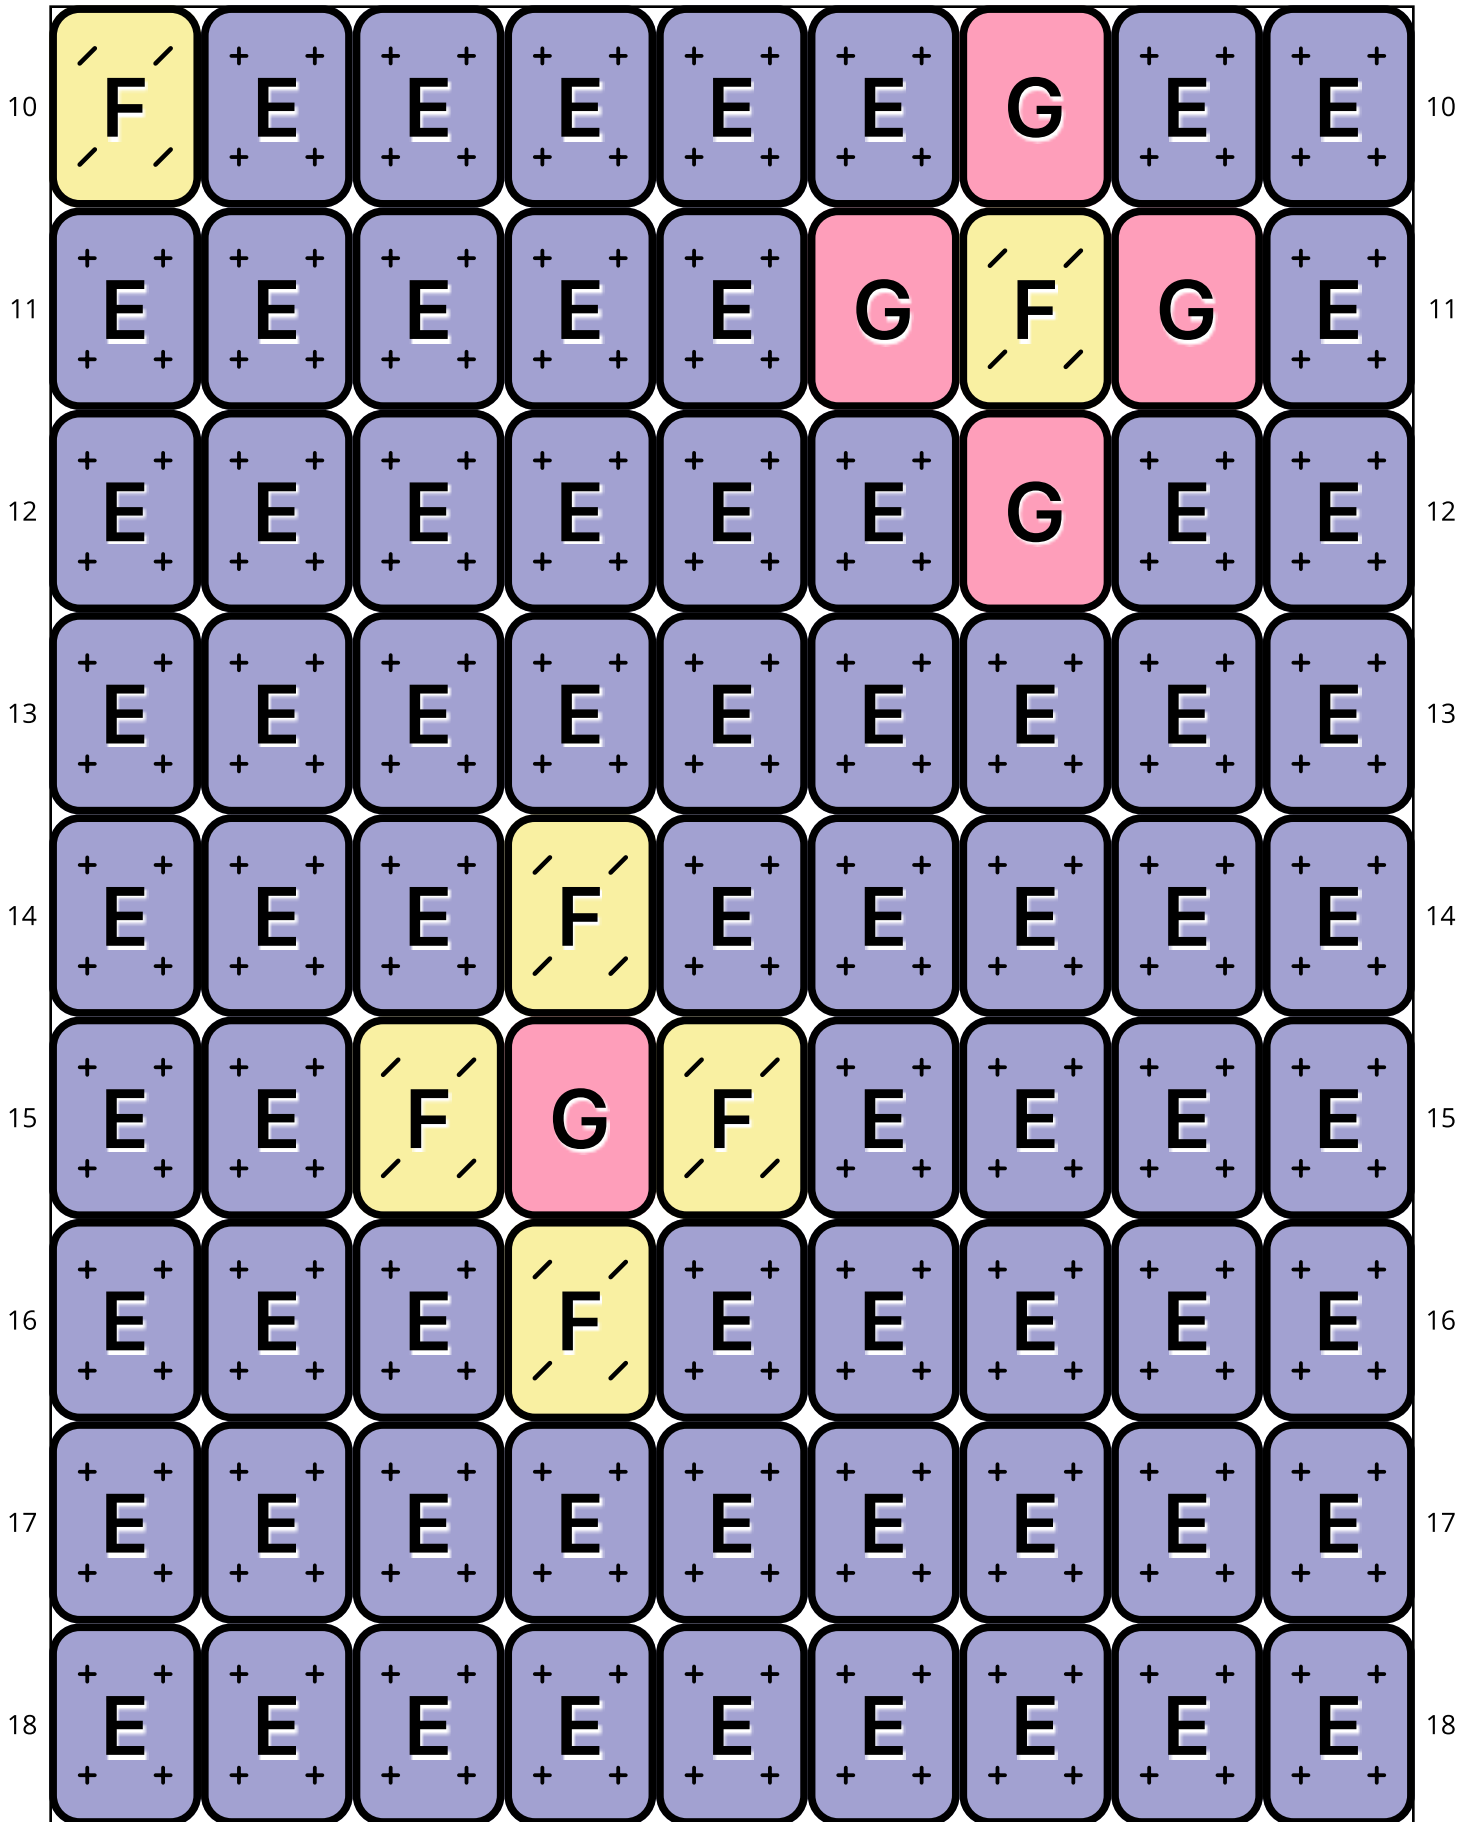

Cali Corgi

Type: Loom

Width: 9

Height: 66

Finished size: 0.5 x 4.4"

Total beads: 594

© 2025 Just Bead It | The Pixel Zone

thepixelzone.com

Loom Bead Pattern | Personal Use ONLY

Word Chart

Starting bead: Top Right

Row 1 (L) (1)G, (6)E, (1)F, (1)G

Row 2 (L) (1)F, (1)G, (6)E, (1)F

Row 3 (L) (1)G, (8)E

Row 4 (L) (9)E

Row 5 (L) (3)E, (1)F, (5)E