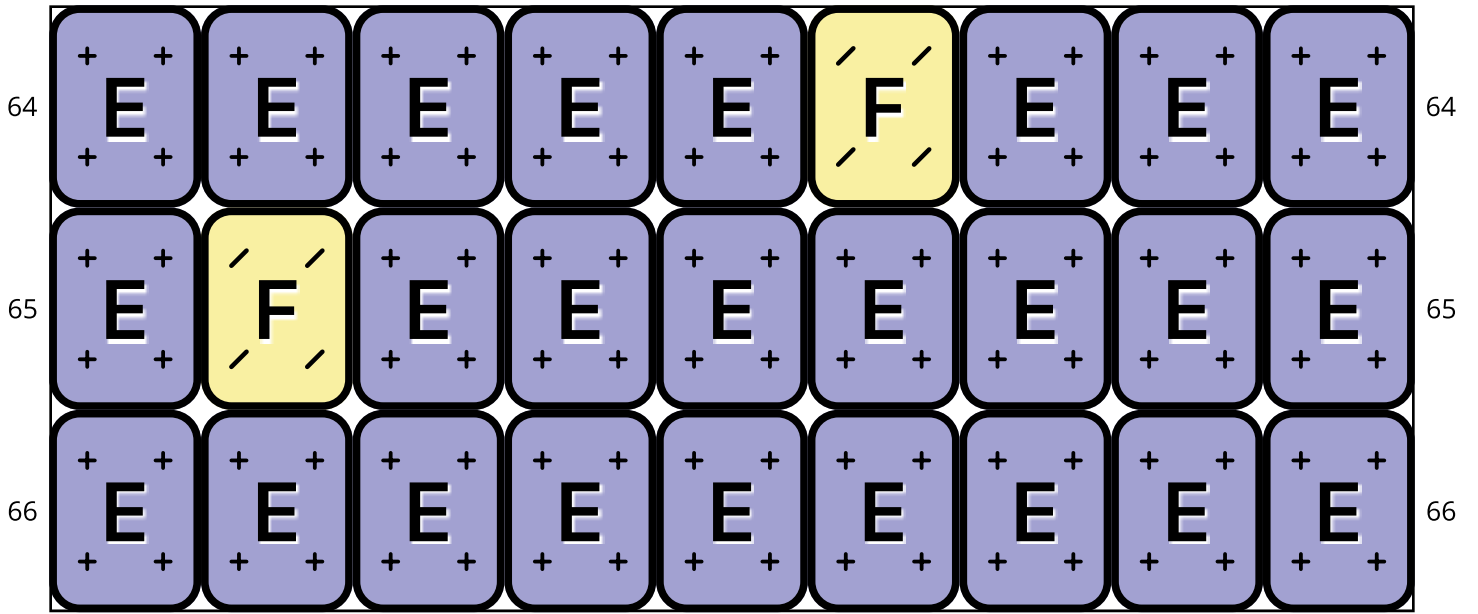

Cali Corgi

Type: Loom

Width: 9

Height: 66

Finished size: 0.5 x 4.4"

Total beads: 594

© 2025 Just Bead It | The Pixel Zone

thepixelzone.com

Loom Bead Pattern | Personal Use ONLY

Word Chart

Starting bead: Top Right

Row 1 (L) (1)G, (6)E, (1)F, (1)G

Row 2 (L) (1)F, (1)G, (6)E, (1)F

Row 3 (L) (1)G, (8)E

Row 4 (L) (9)E

Row 5 (L) (3)E, (1)F, (5)E

Row 6 (L) (2)E, (1)F, (1)G, (1)F, (4)E

Row 7 (L) (3)E, (1)F, (5)E

Row 8 (L) (9)E

Row 9 (L) (9)E

Row 10 (L) (2)E, (1)G, (5)E, (1)F

Row 11 (L) (1)E, (1)G, (1)F, (1)G, (5)E

Row 12 (L) (2)E, (1)G, (6)E

Row 13 (L) (9)E