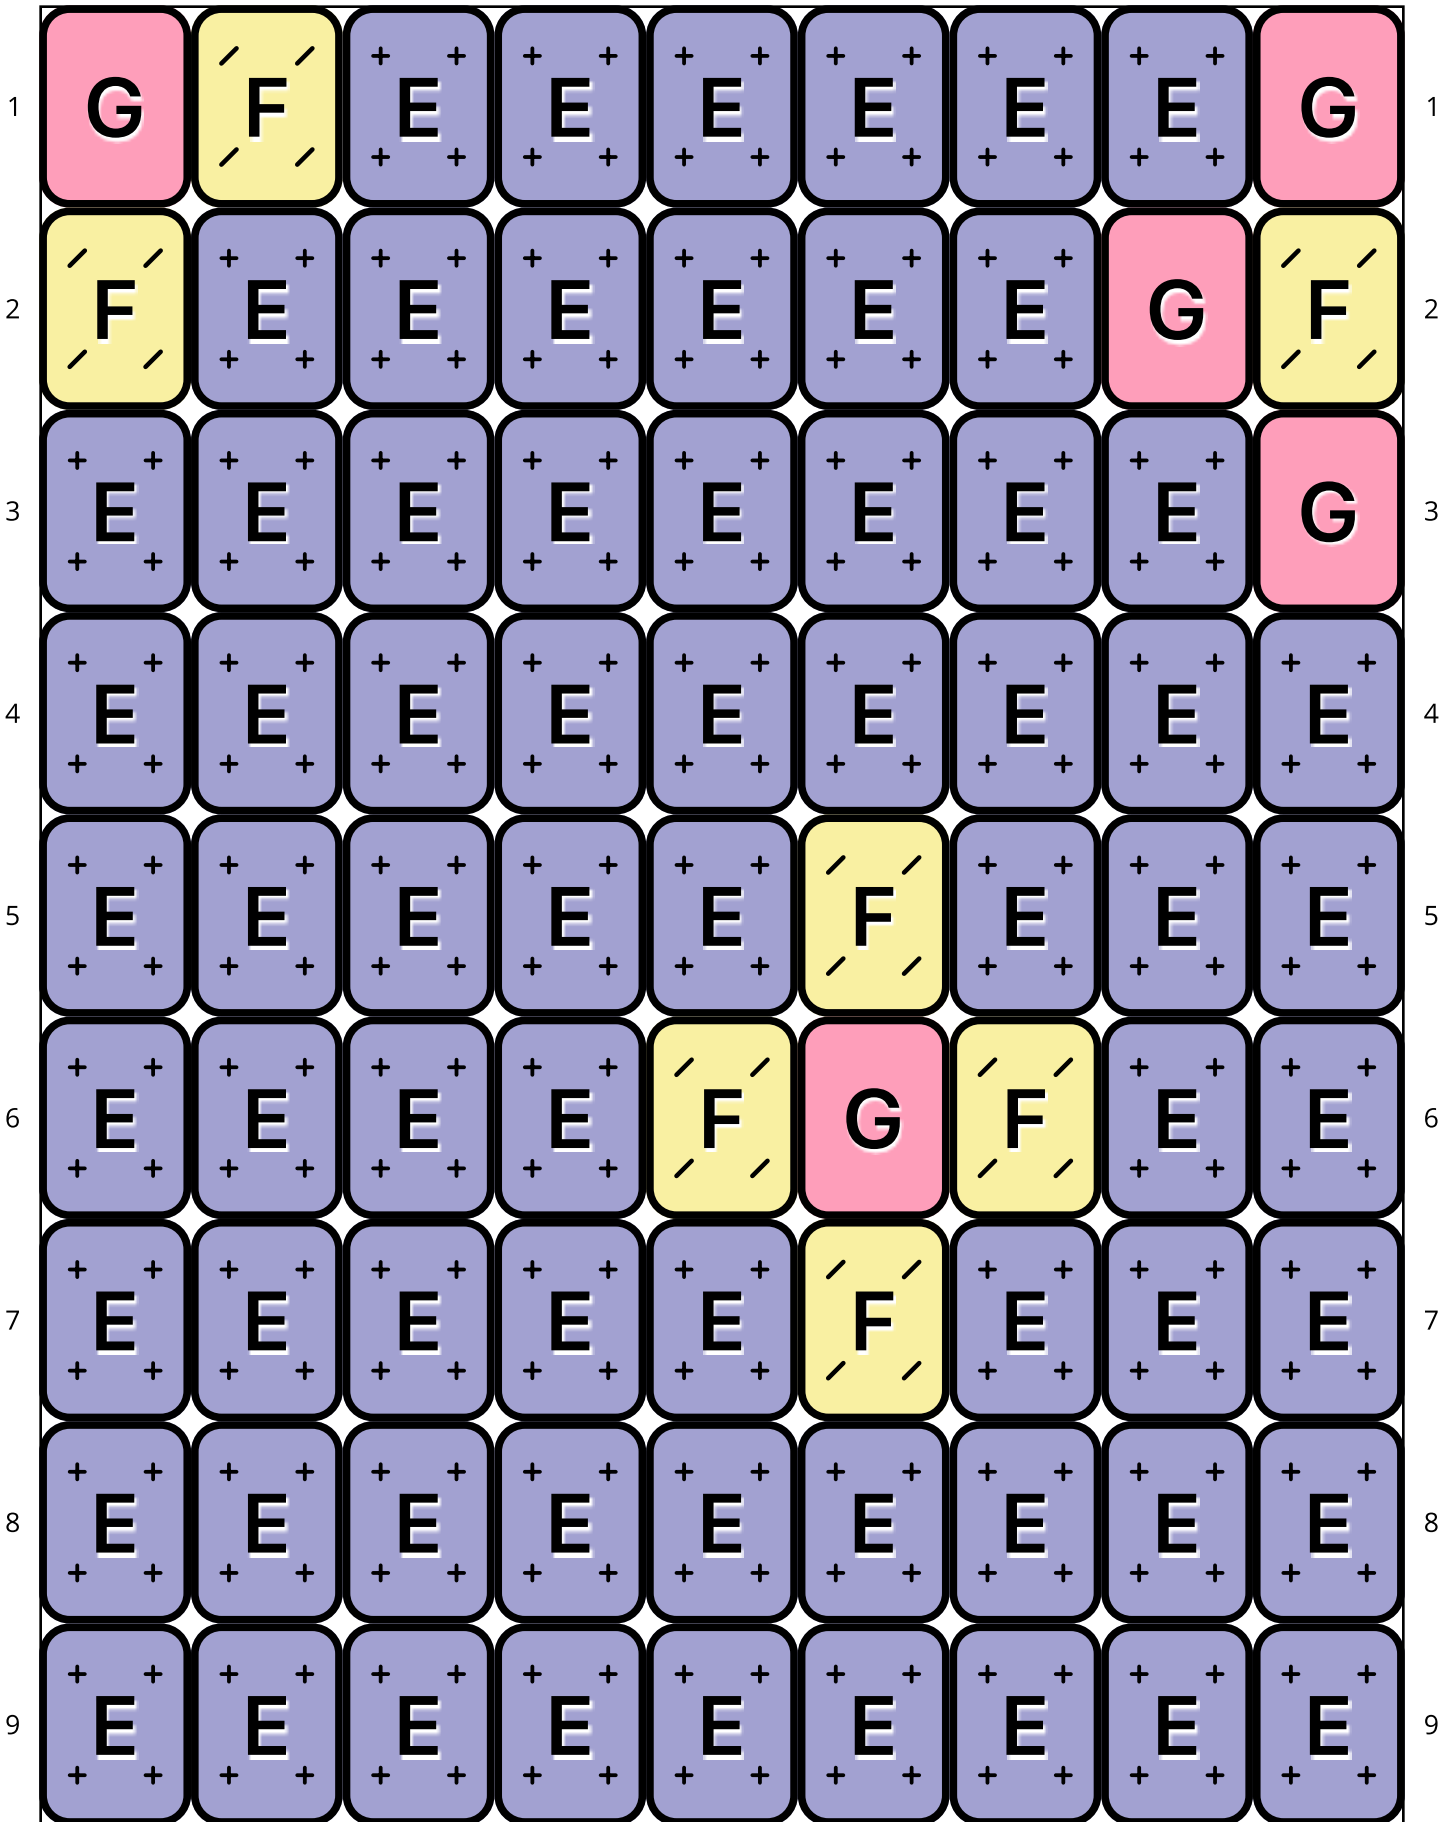

Cali Corgi

Type: Loom

Width: 9

Height: 66

Finished size: 0.5 x 4.4"

Total beads: 594

© 2025 Just Bead It | The Pixel Zone

thepixelzone.com

Loom Bead Pattern | Personal Use ONLY

Word Chart

Starting bead: Top Right

Row 1 (L) (1)G, (6)E, (1)F, (1)G

Row 2 (L) (1)F, (1)G, (6)E, (1)F

Row 3 (L) (1)G, (8)E

Row 4 (L) (9)E

Row 5 (L) (3)E, (1)F, (5)E