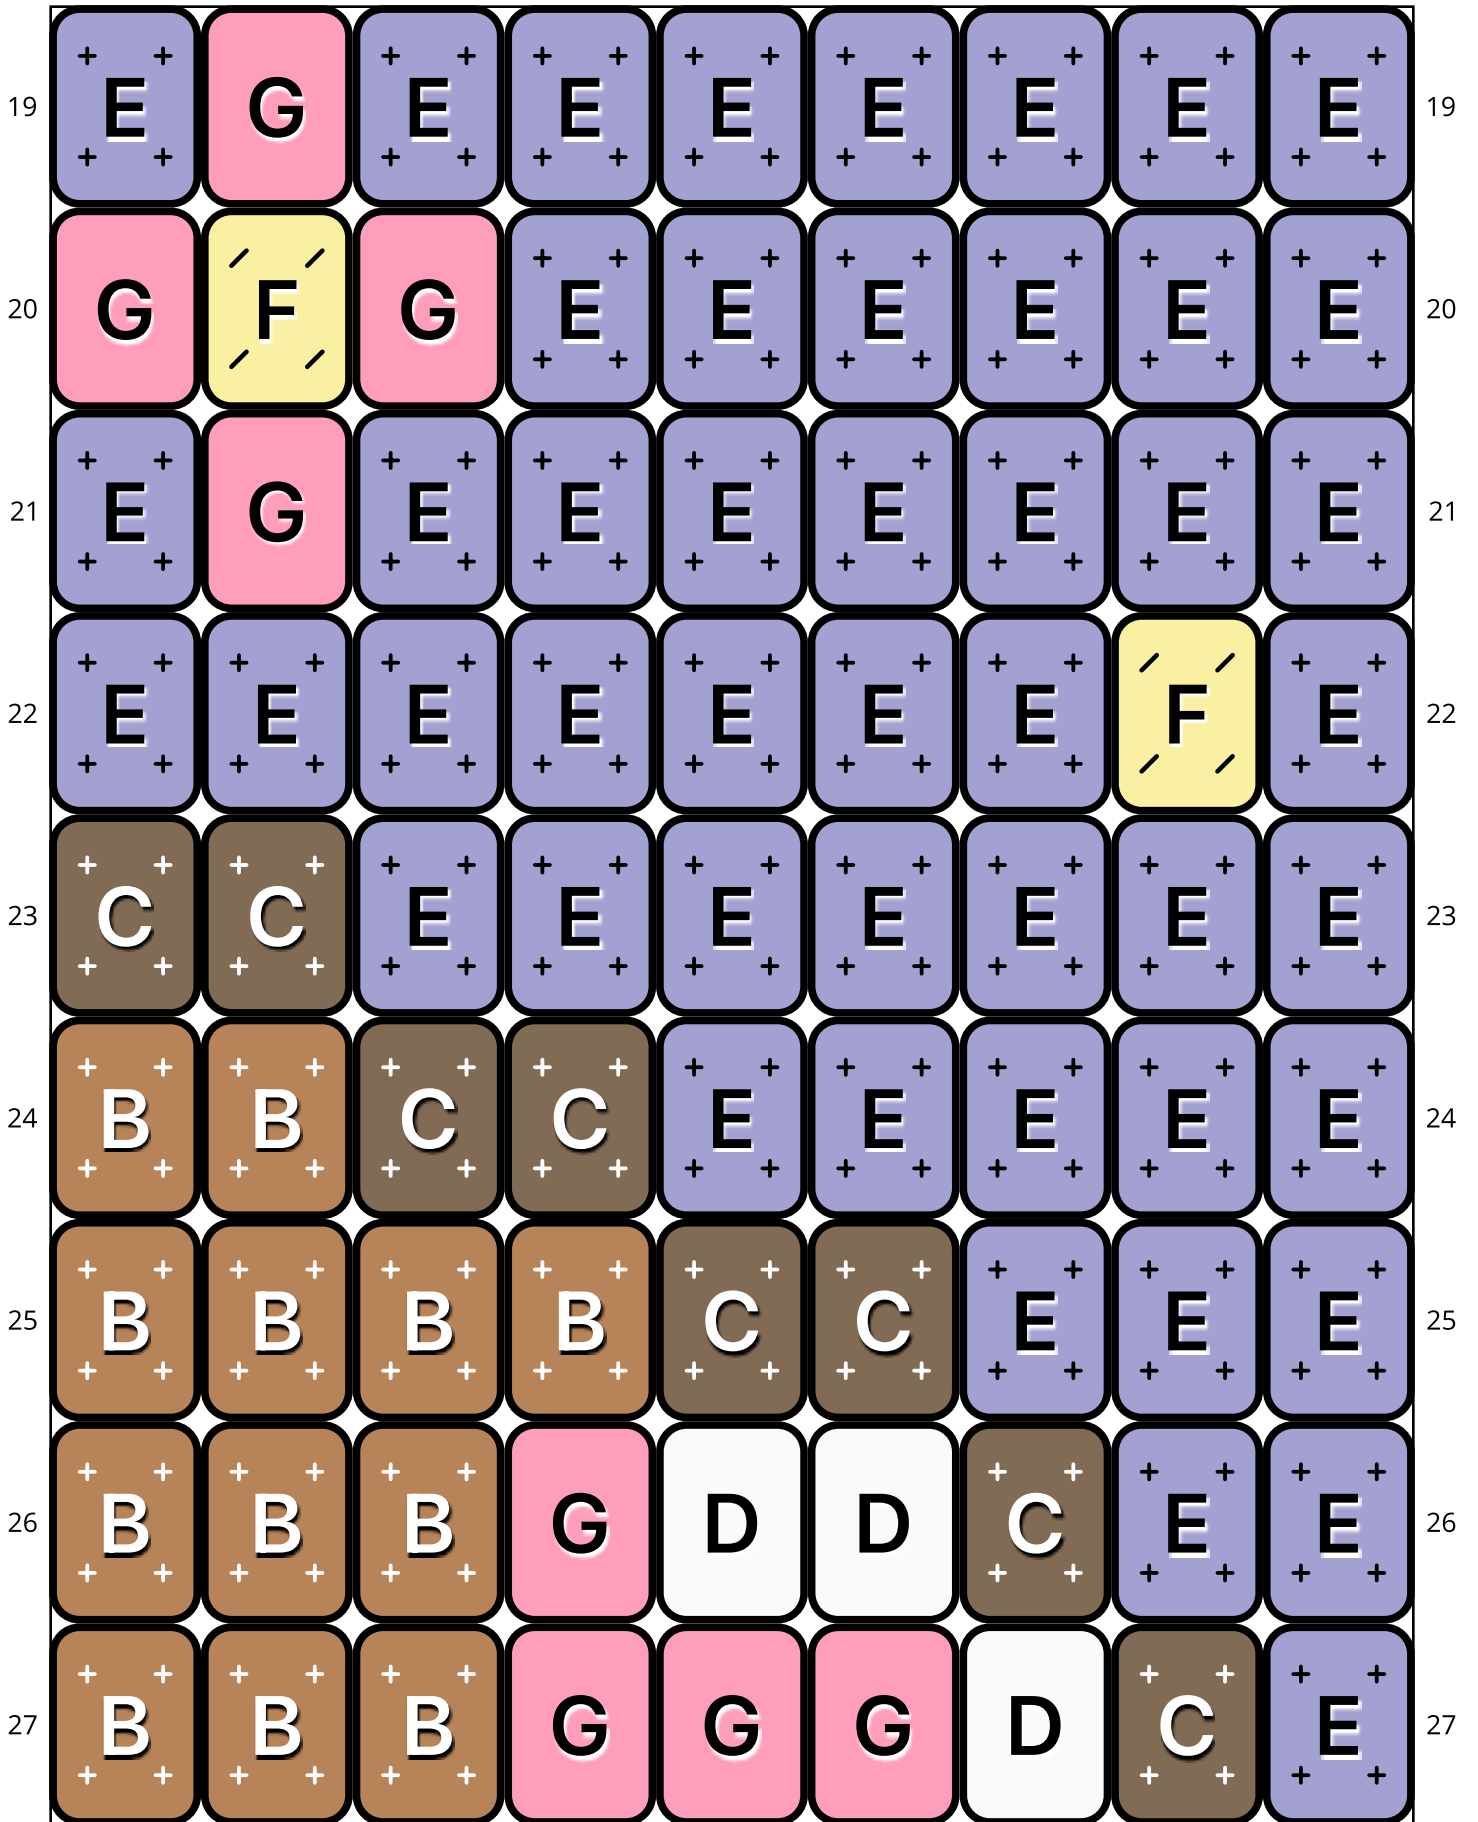

Cali Corgi

Type: Loom

Width: 9

Height: 66

Finished size: 0.5 x 4.4"

Total beads: 594

© 2025 Just Bead It | The Pixel Zone

thepixelzone.com

Loom Bead Pattern | Personal Use ONLY

Word Chart

Starting bead: Top Right

Row 1 (L) (1)G, (6)E, (1)F, (1)G

Row 2 (L) (1)F, (1)G, (6)E, (1)F

Row 3 (L) (1)G, (8)E

Row 4 (L) (9)E

Row 5 (L) (3)E, (1)F, (5)E

Row 6 (L) (2)E, (1)F, (1)G, (1)F, (4)E

Row 7 (L) (3)E, (1)F, (5)E

Row 8 (L) (9)E

Row 9 (L) (9)E

Row 10 (L) (2)E, (1)G, (5)E, (1)F

Row 11 (L) (1)E, (1)G, (1)F, (1)G, (5)E

Row 12 (L) (2)E, (1)G, (6)E

Row 13 (L) (9)E

Row 14 (L) (5)E, (1)F, (3)E

Row 15 (L) (4)E, (1)F, (1)G, (1)F, (2)E

Row 16 (L) (5)E, (1)F, (3)E

Row 17 (L) (9)E

Row 18 (L) (9)E

Row 19 (L) (7)E, (1)G, (1)E

Row 20 (L) (6)E, (1)G, (1)F, (1)G

Row 21 (L) (7)E, (1)G, (1)E