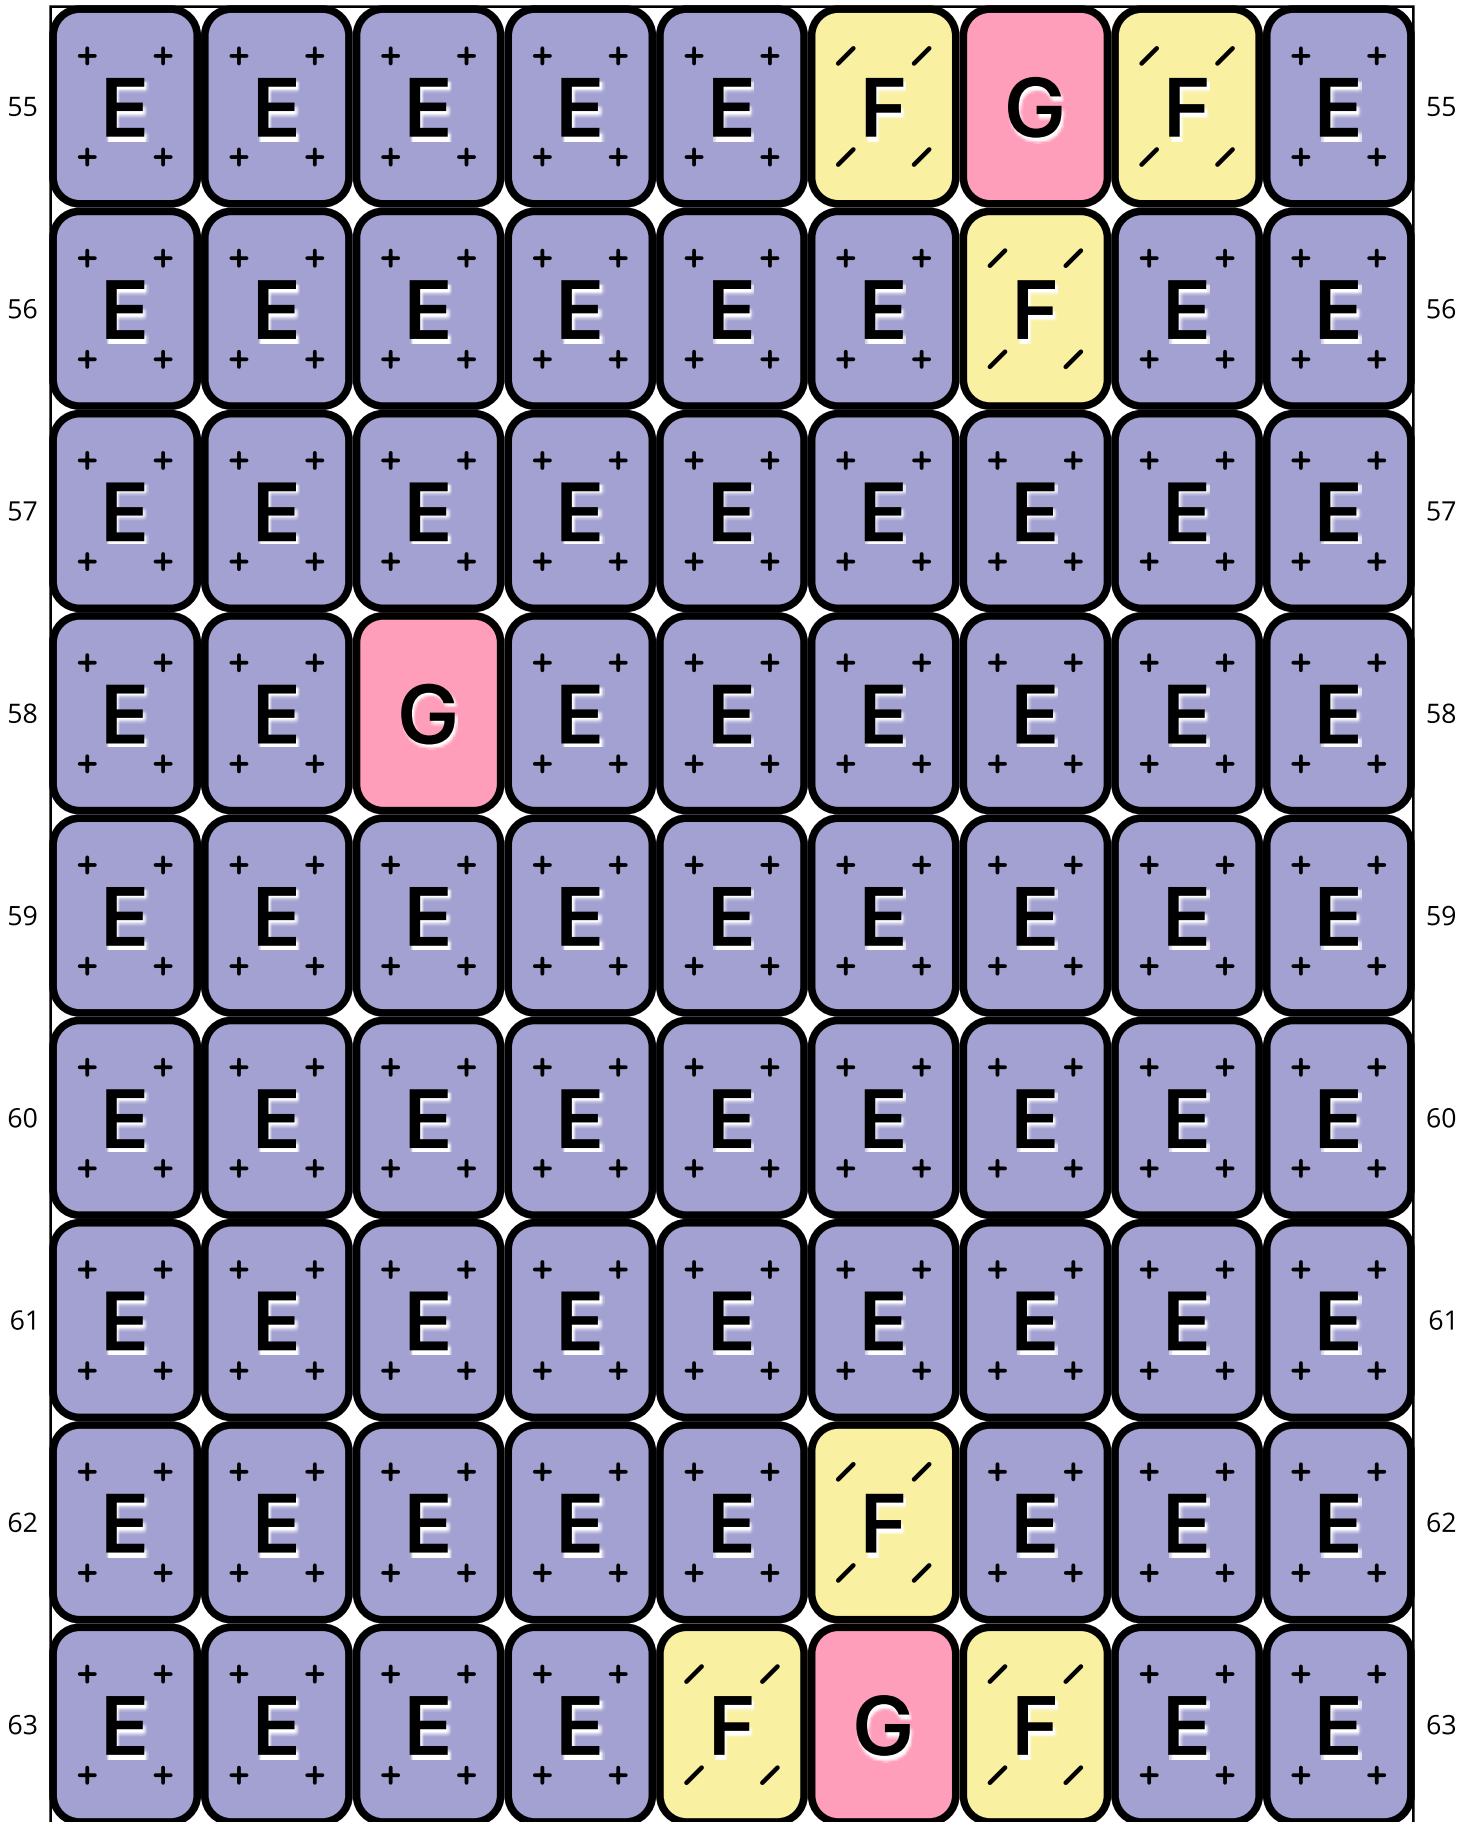

Cali Corgi

Type: Loom

Width: 9

Height: 66

Finished size: 0.5 x 4.4"

Total beads: 594

© 2025 Just Bead It | The Pixel Zone

thepixelzone.com

Loom Bead Pattern | Personal Use ONLY

Word Chart

Starting bead: Top Right

Row 1 (L) (1)G, (6)E, (1)F, (1)G

Row 2 (L) (1)F, (1)G, (6)E, (1)F

Row 3 (L) (1)G, (8)E

Row 4 (L) (9)E

Row 5 (L) (3)E, (1)F, (5)E

Row 6 (L) (2)E, (1)F, (1)G, (1)F, (4)E

Row 7 (L) (3)E, (1)F, (5)E

Row 8 (L) (9)E

Row 9 (L) (9)E

Row 10 (L) (2)E, (1)G, (5)E, (1)F

Row 11 (L) (1)E, (1)G, (1)F, (1)G, (5)E

Row 12 (L) (2)E, (1)G, (6)E

Row 13 (L) (9)E

Row 14 (L) (5)E, (1)F, (3)E

Row 15 (L) (4)E, (1)F, (1)G, (1)F, (2)E

Row 16 (L) (5)E, (1)F, (3)E

Row 17 (L) (9)E

Row 18 (L) (9)E

Row 19 (L) (7)E, (1)G, (1)E

Row 20 (L) (6)E, (1)G, (1)F, (1)G

Row 21 (L) (7)E, (1)G, (1)E