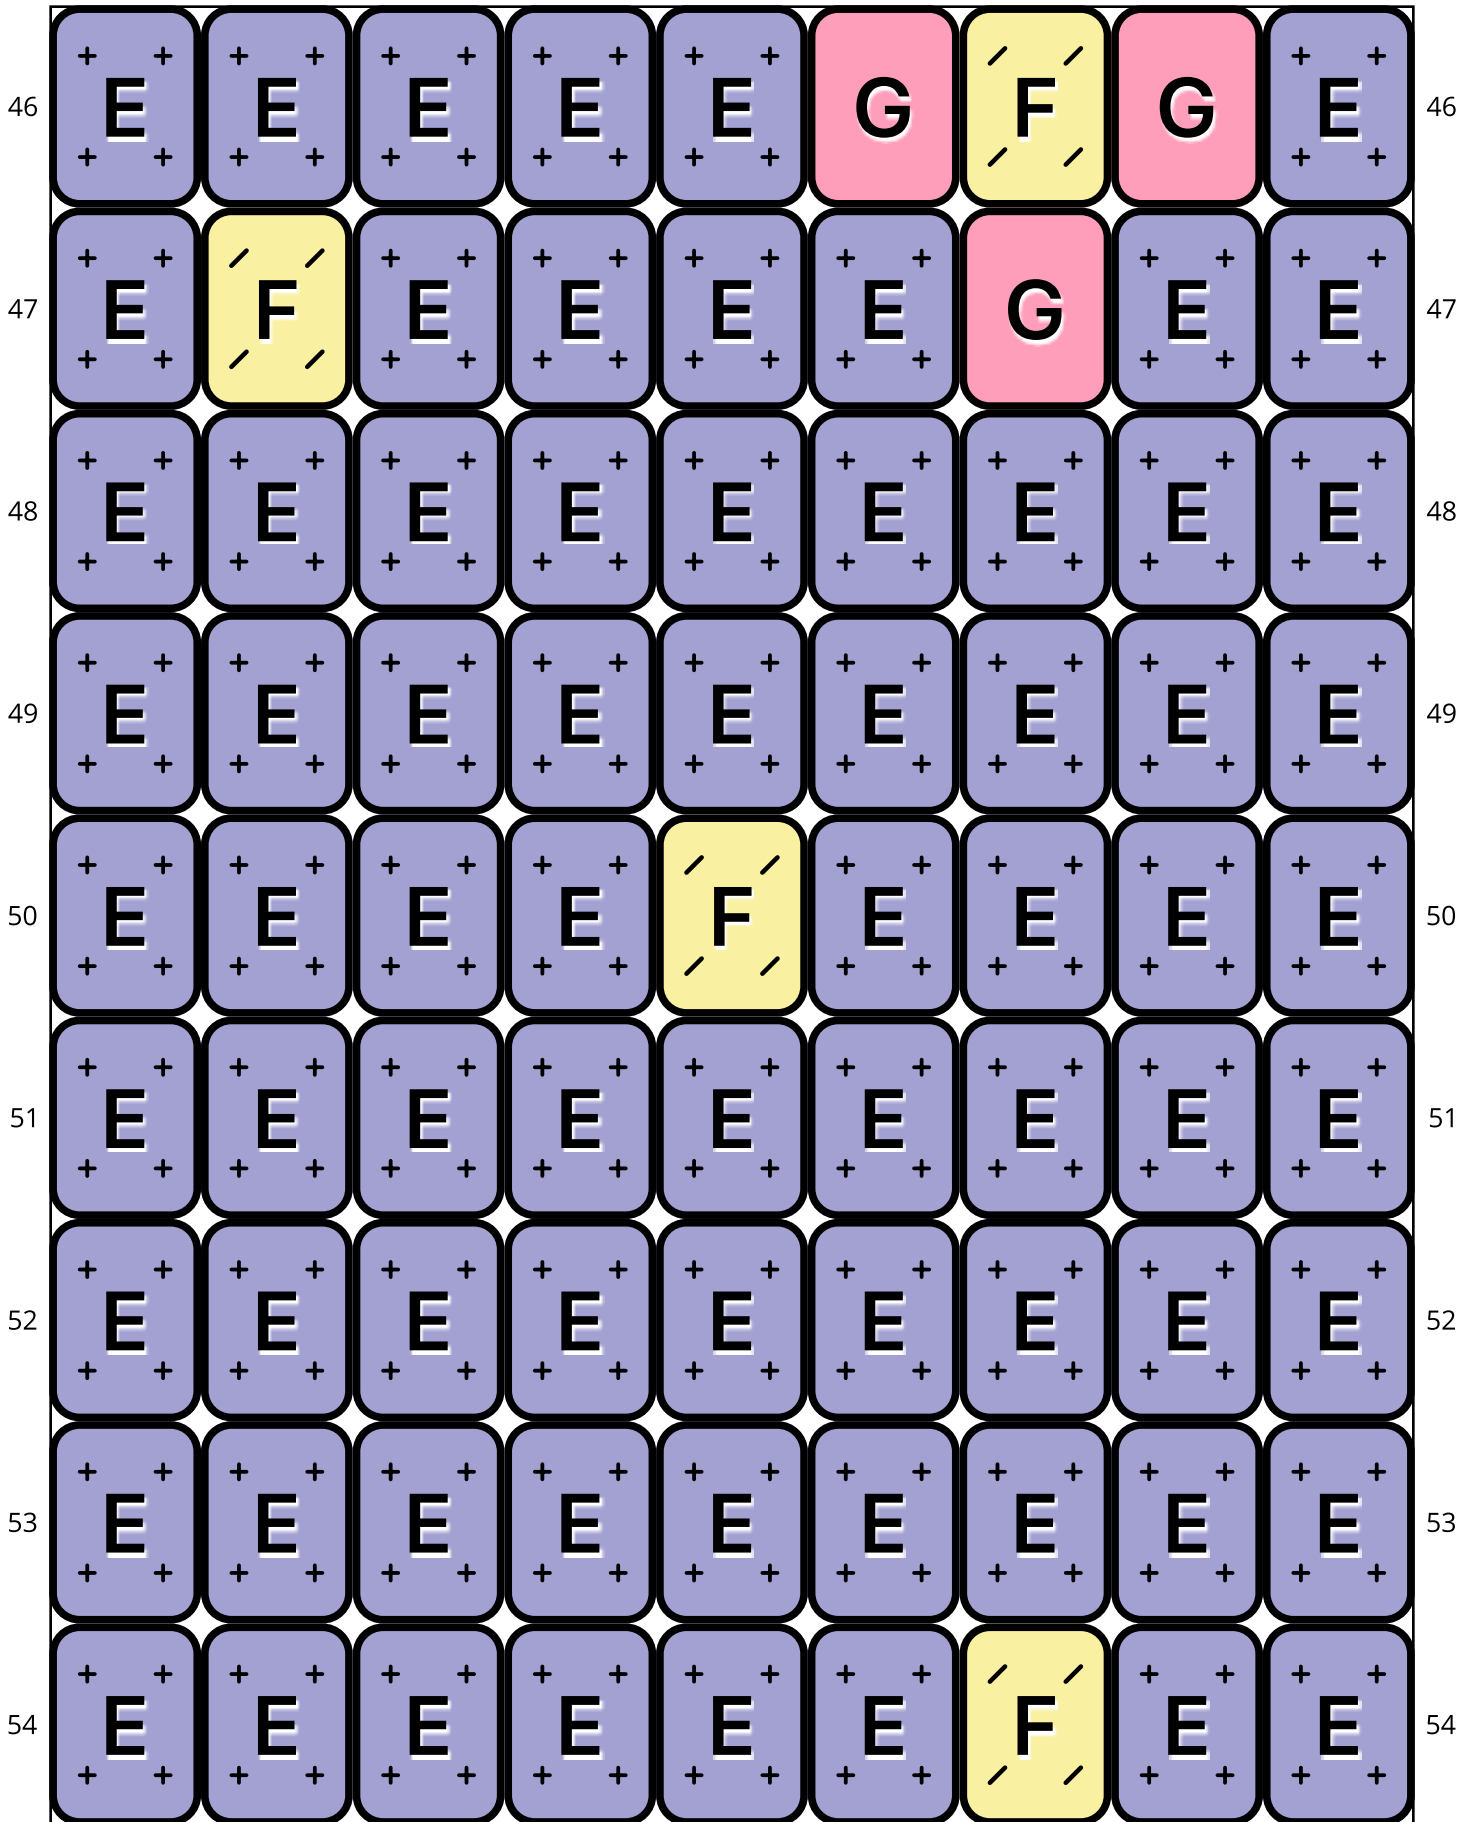

Cali Corgi

Type: Loom

Width: 9

Height: 66

Finished size: 0.5 x 4.4"

Total beads: 594

© 2025 Just Bead It | The Pixel Zone

thepixelzone.com

Loom Bead Pattern | Personal Use ONLY

Word Chart

Starting bead: Top Right

Row 1 (L) (1)G, (6)E, (1)F, (1)G

Row 2 (L) (1)F, (1)G, (6)E, (1)F

Row 3 (L) (1)G, (8)E

Row 4 (L) (9)E

Row 5 (L) (3)E, (1)F, (5)E

Row 6 (L) (2)E, (1)F, (1)G, (1)F, (4)E

Row 7 (L) (3)E, (1)F, (5)E

Row 8 (L) (9)E

Row 9 (L) (9)E

Row 10 (L) (2)E, (1)G, (5)E, (1)F

Row 11 (L) (1)E, (1)G, (1)F, (1)G, (5)E

Row 12 (L) (2)E, (1)G, (6)E

Row 13 (L) (9)E

Row 14 (L) (5)E, (1)F, (3)E

Row 15 (L) (4)E, (1)F, (1)G, (1)F, (2)E

Row 16 (L) (5)E, (1)F, (3)E

Row 17 (L) (9)E

Row 18 (L) (9)E

Row 19 (L) (7)E, (1)G, (1)E

Row 20 (L) (6)E, (1)G, (1)F, (1)G

Row 21 (L) (7)E, (1)G, (1)E