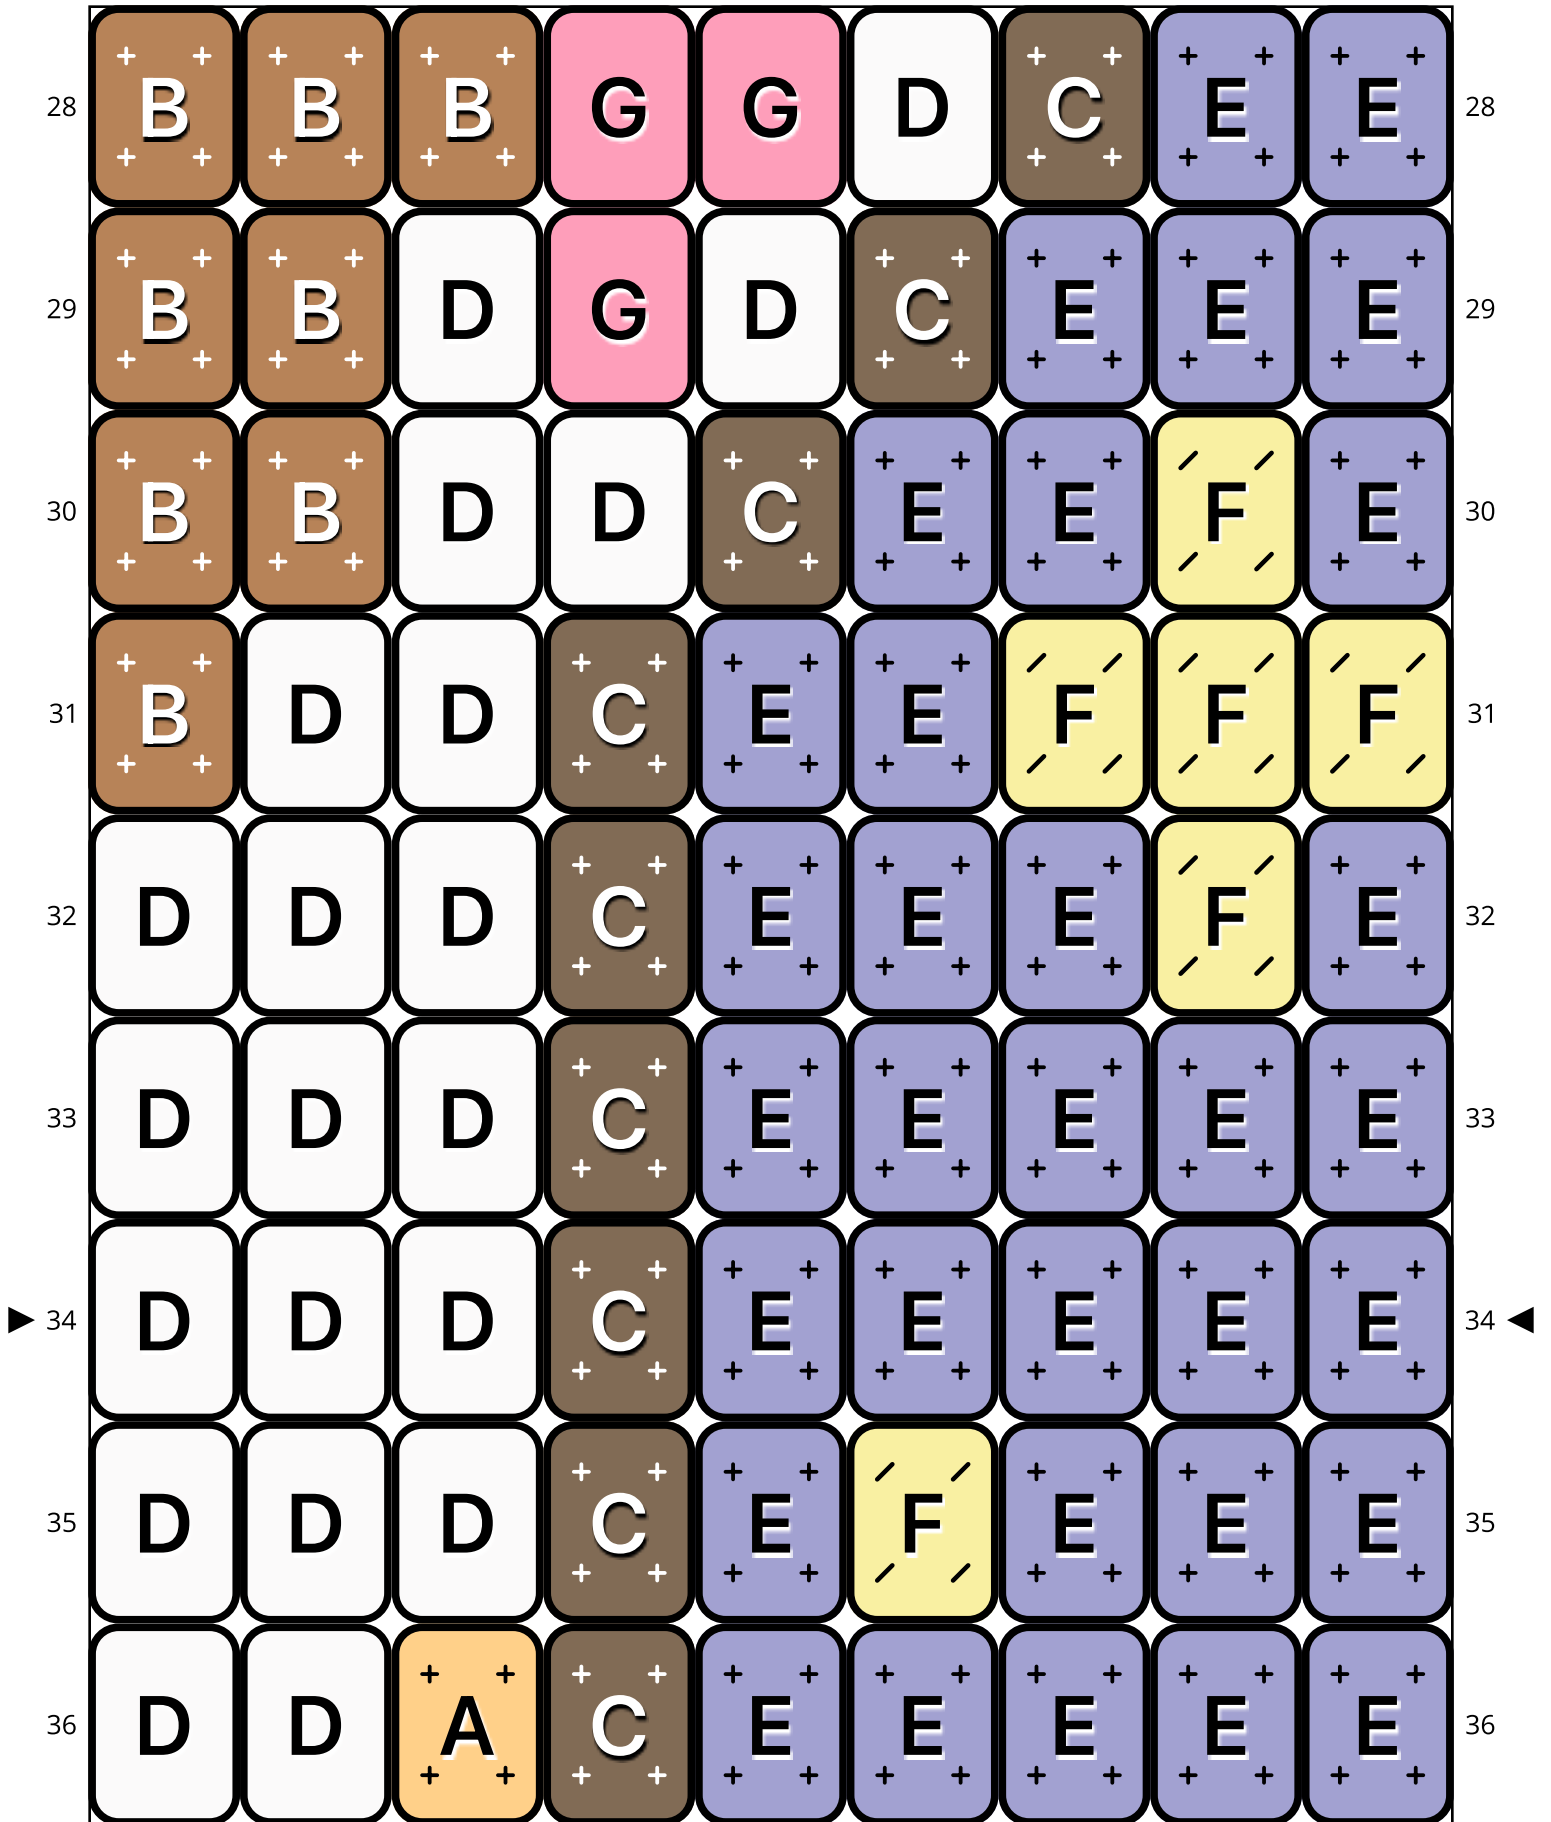

Cali Corgi

Type: Loom

Width: 9

Height: 66

Finished size: 0.5 x 4.4"

Total beads: 594

© 2025 Just Bead It | The Pixel Zone

thepixelzone.com

Loom Bead Pattern | Personal Use ONLY

Word Chart

Starting bead: Top Right

Row 1 (L) (1)G, (6)E, (1)F, (1)G

Row 2 (L) (1)F, (1)G, (6)E, (1)F

Row 3 (L) (1)G, (8)E

Row 4 (L) (9)E

Row 5 (L) (3)E, (1)F, (5)E

Row 6 (L) (2)E, (1)F, (1)G, (1)F, (4)E

Row 7 (L) (3)E, (1)F, (5)E

Row 8 (L) (9)E

Row 9 (L) (9)E

Row 10 (L) (2)E, (1)G, (5)E, (1)F

Row 11 (L) (1)E, (1)G, (1)F, (1)G, (5)E

Row 12 (L) (2)E, (1)G, (6)E

Row 13 (L) (9)E

Row 14 (L) (5)E, (1)F, (3)E

Row 15 (L) (4)E, (1)F, (1)G, (1)F, (2)E

Row 16 (L) (5)E, (1)F, (3)E

Row 17 (L) (9)E

Row 18 (L) (9)E

Row 19 (L) (7)E, (1)G, (1)E

Row 20 (L) (6)E, (1)G, (1)F, (1)G

Row 21 (L) (7)E, (1)G, (1)E