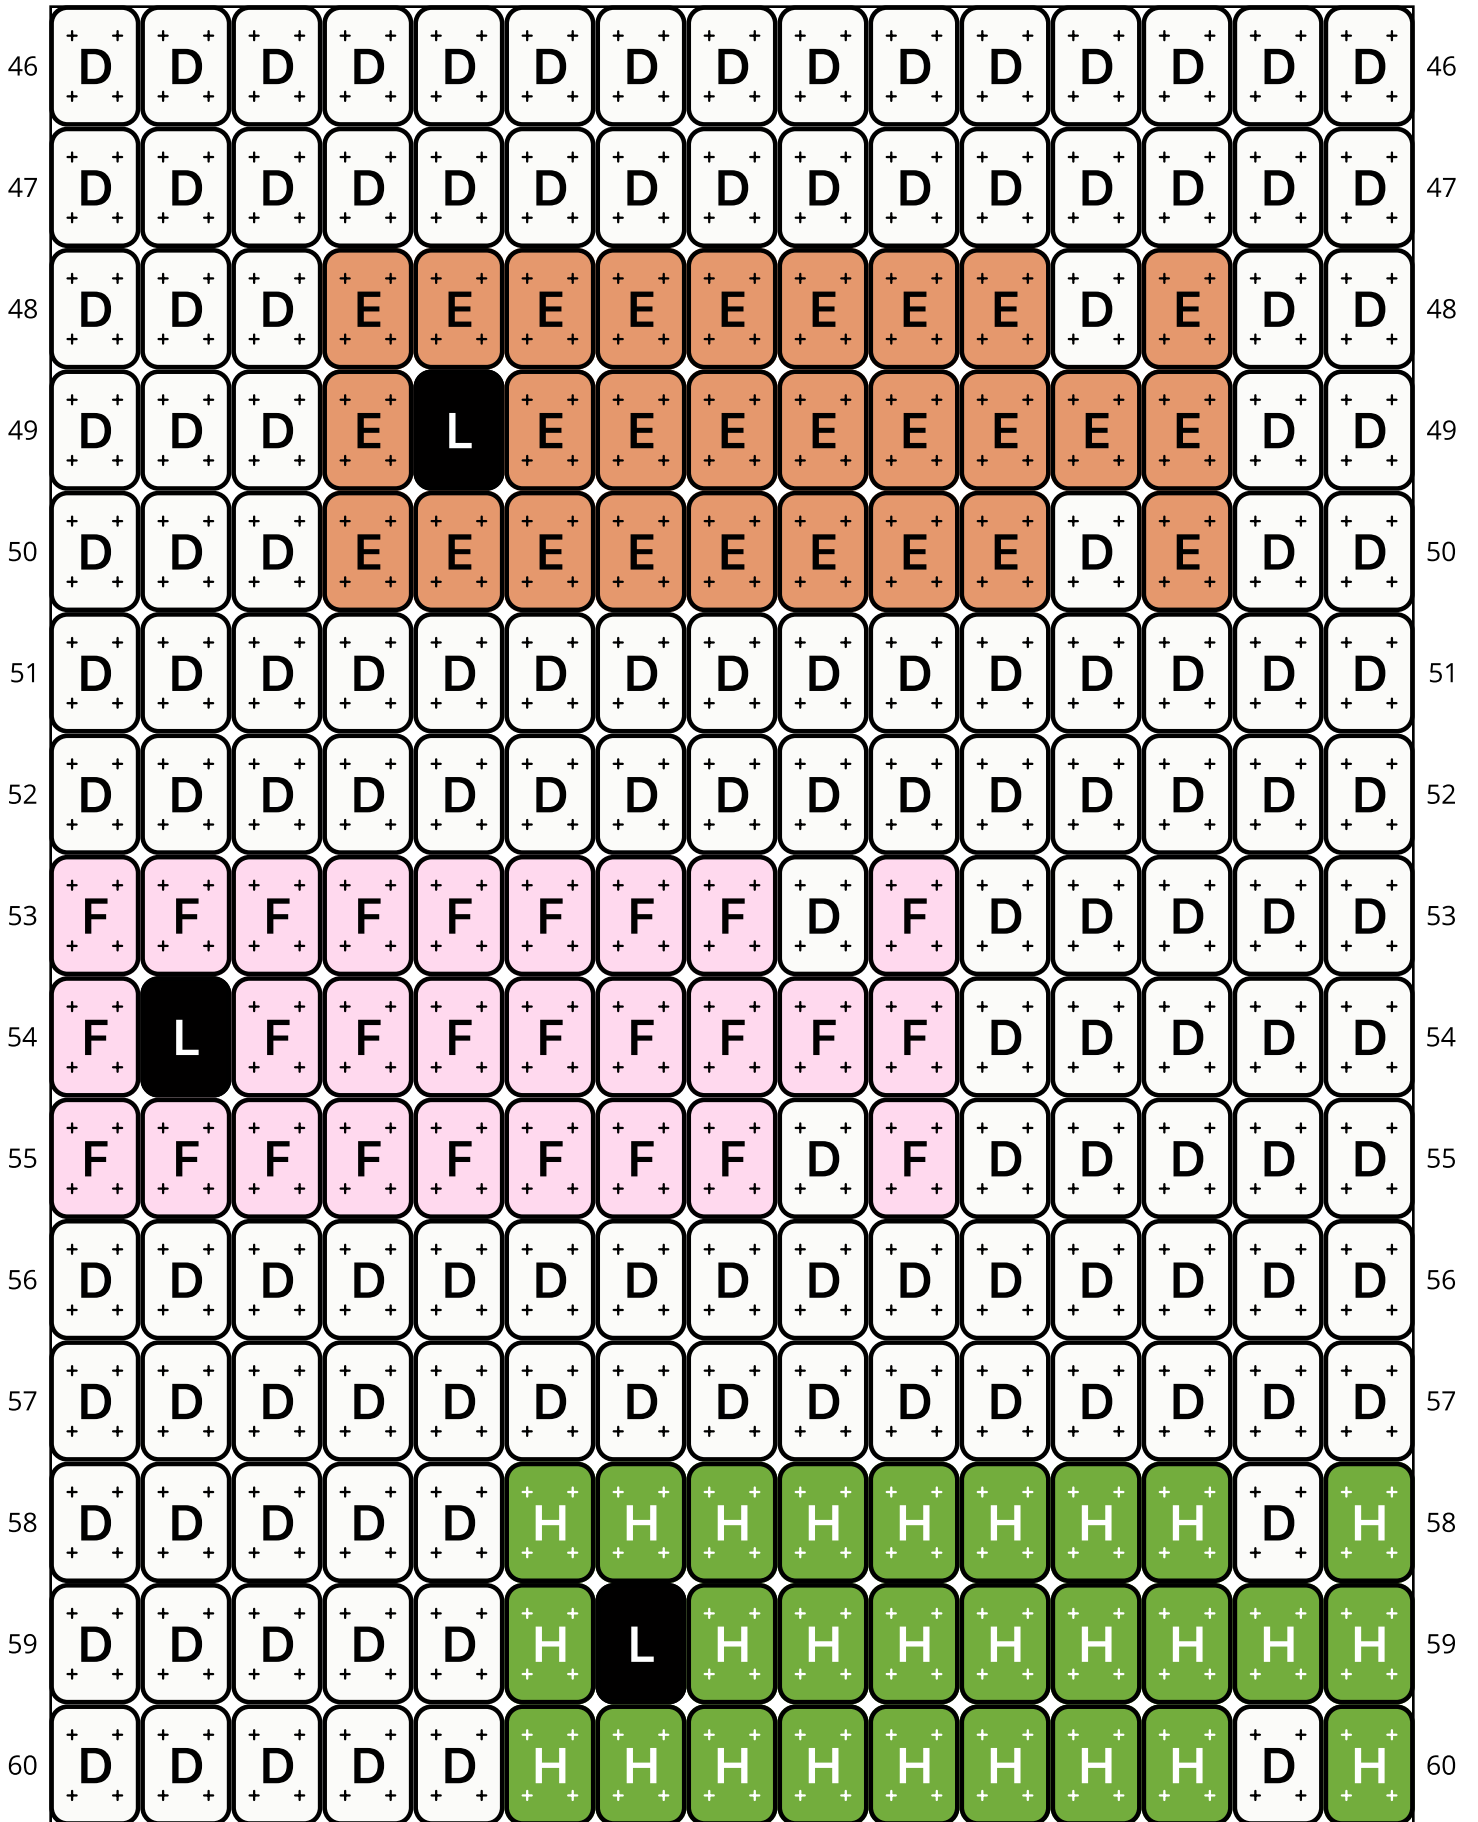

61	D	D	D	D	D	D	D	D	D	D	D	D	D	D	61
62	D	D	D	D	D	D	D	D	D	D	D	D	D	D	62
63	D	D	D	D	D	D	D	D	D	D	D	D	D	D	63
64	D	D	D	D	D	D	D	D	D	D	D	D	D	D	64
65	D	D	D	G	G	G	G	G	G	G	D	G	D	D	65
66	D	D	D	G	L	G	G	G	G	G	G	G	D	D	66
67	D	D	D	G	G	G	G	G	G	G	D	G	D	D	67
68	D	D	D	D	D	D	D	D	D	D	D	D	D	D	68
69	D	D	D	D	D	D	D	D	D	D	D	D	D	D	69
70	J	J	J	J	J	J	J	D	J	D	D	D	D	D	70
71	J	L	J	J	J	J	J	J	J	D	D	D	D	D	71
72	J	J	J	J	J	J	J	D	J	D	D	D	D	D	72