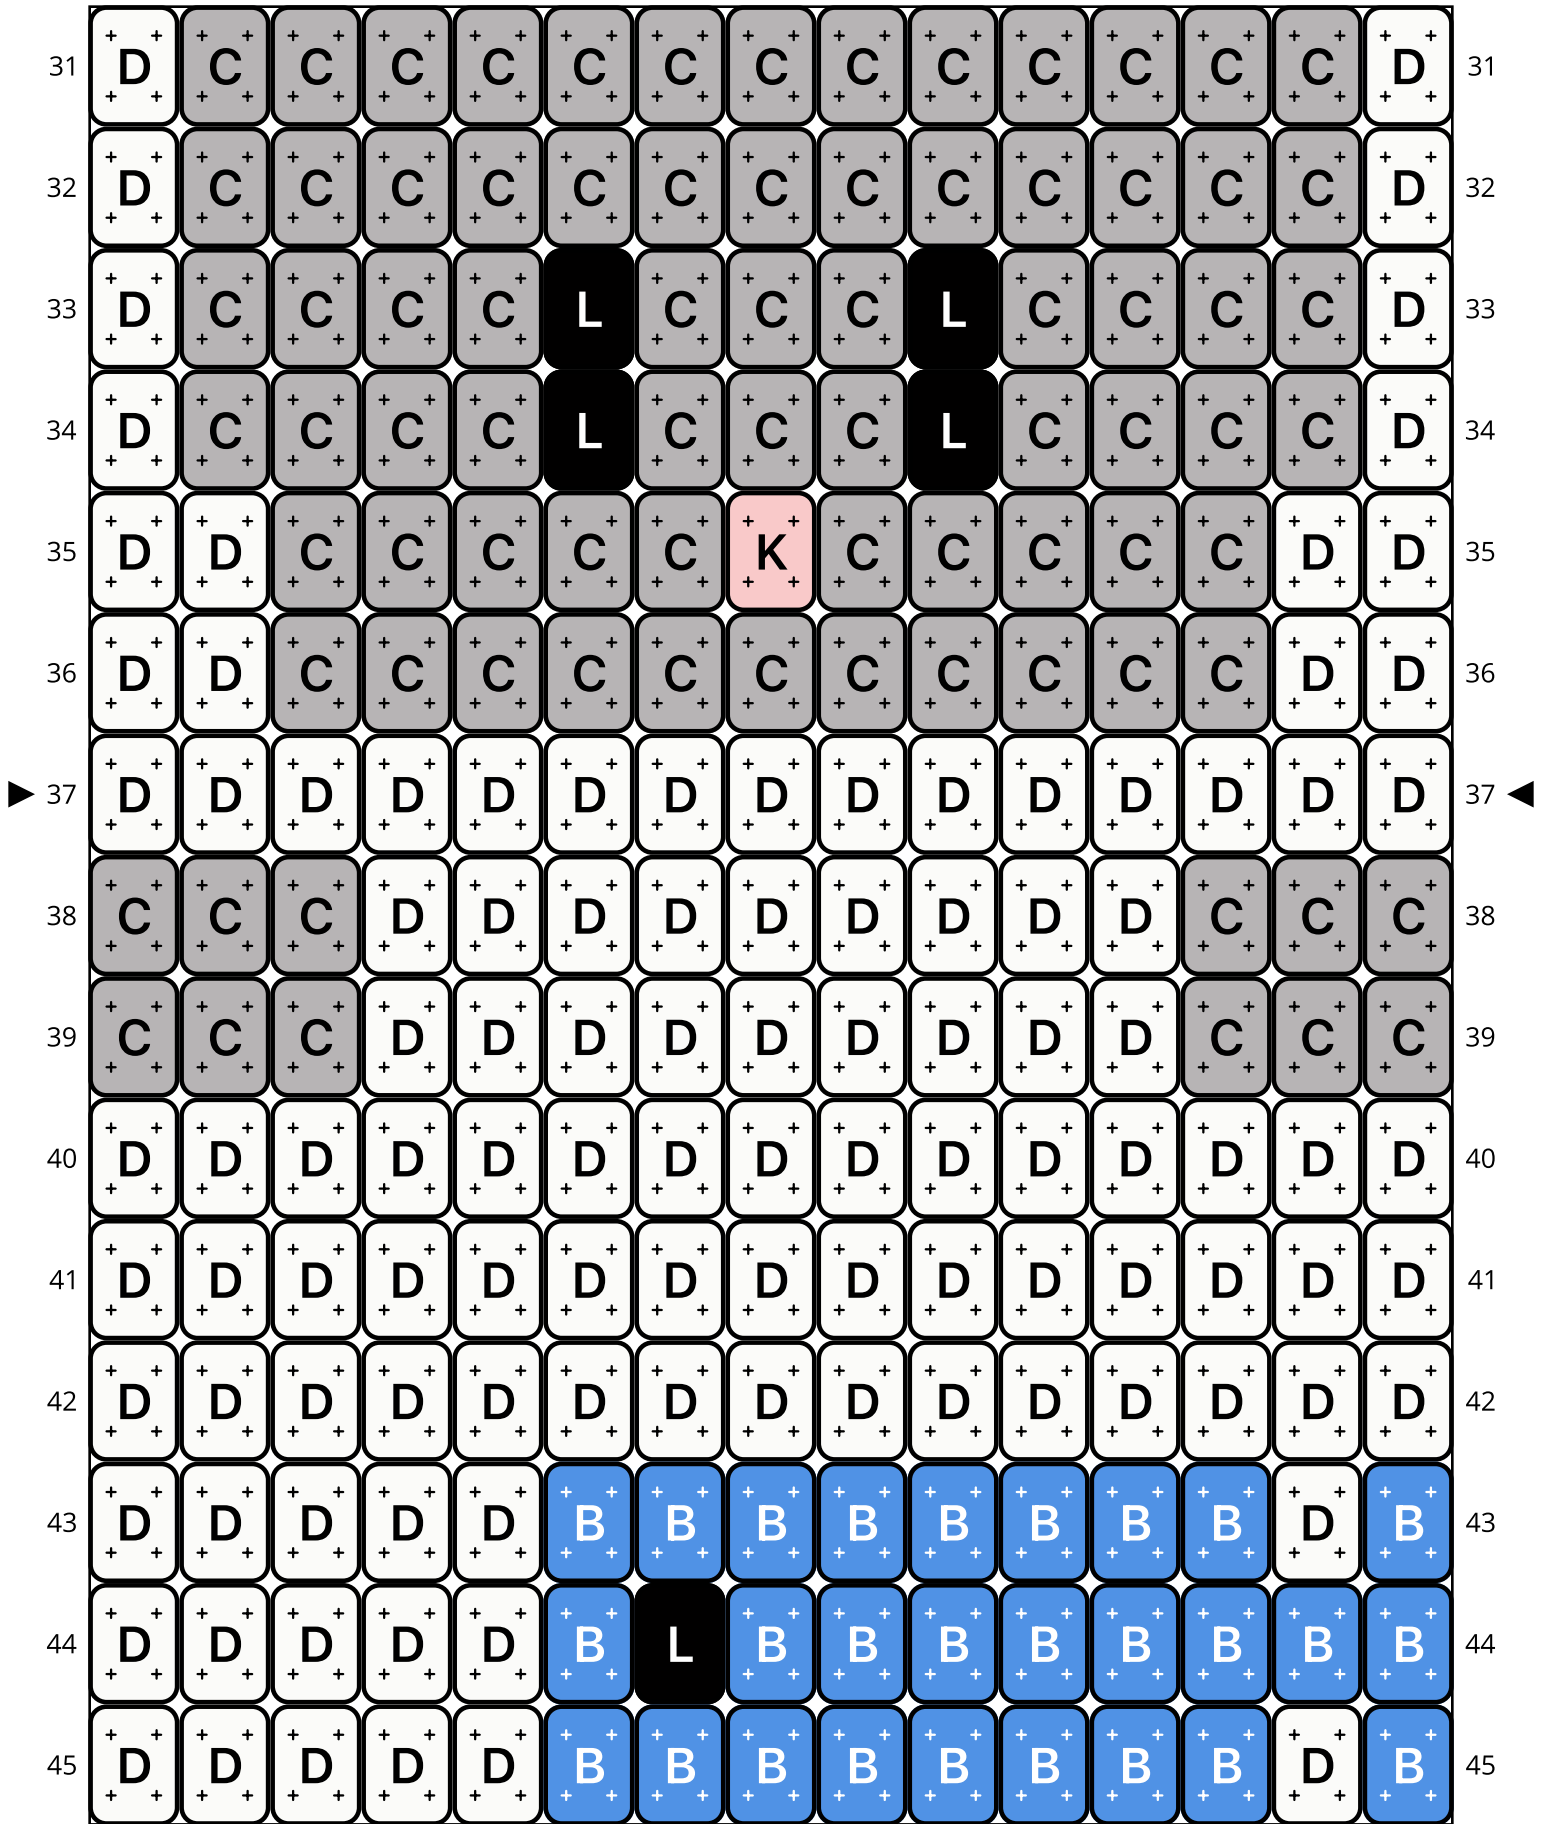

16	D	D	D	A	A	C	C	K	C	C	A	D	D	D	16	
17	D	D	C	C	C	C	K	K	K	C	C	C	C	D	D	17
18	D	C	C	K	K	C	K	K	K	C	K	K	C	C	D	18
19	D	C	K	K	K	C	C	C	C	C	K	K	K	C	D	19
20	D	C	C	K	K	C	C	K	C	C	K	K	C	C	D	20
21	D	D	C	C	C	C	K	K	K	C	C	C	C	D	D	21
22	D	D	D	A	C	C	C	C	C	C	C	D	D	D	D	22
23	D	D	D	D	D	D	D	D	D	D	D	D	D	D	D	23
24	D	D	D	D	D	D	D	D	D	D	D	D	D	D	D	24
25	D	D	D	D	D	D	D	D	D	D	D	D	D	D	D	25
26	D	D	D	D	D	D	D	D	D	D	D	D	D	D	D	26
27	D	D	D	D	D	D	D	D	D	D	D	D	D	D	D	27
28	D	D	C	D	D	D	D	D	D	D	D	D	C	D	D	28
29	D	C	K	C	D	D	D	D	D	D	D	C	K	C	D	29
30	D	C	C	C	C	C	C	C	C	C	C	C	C	C	D	30