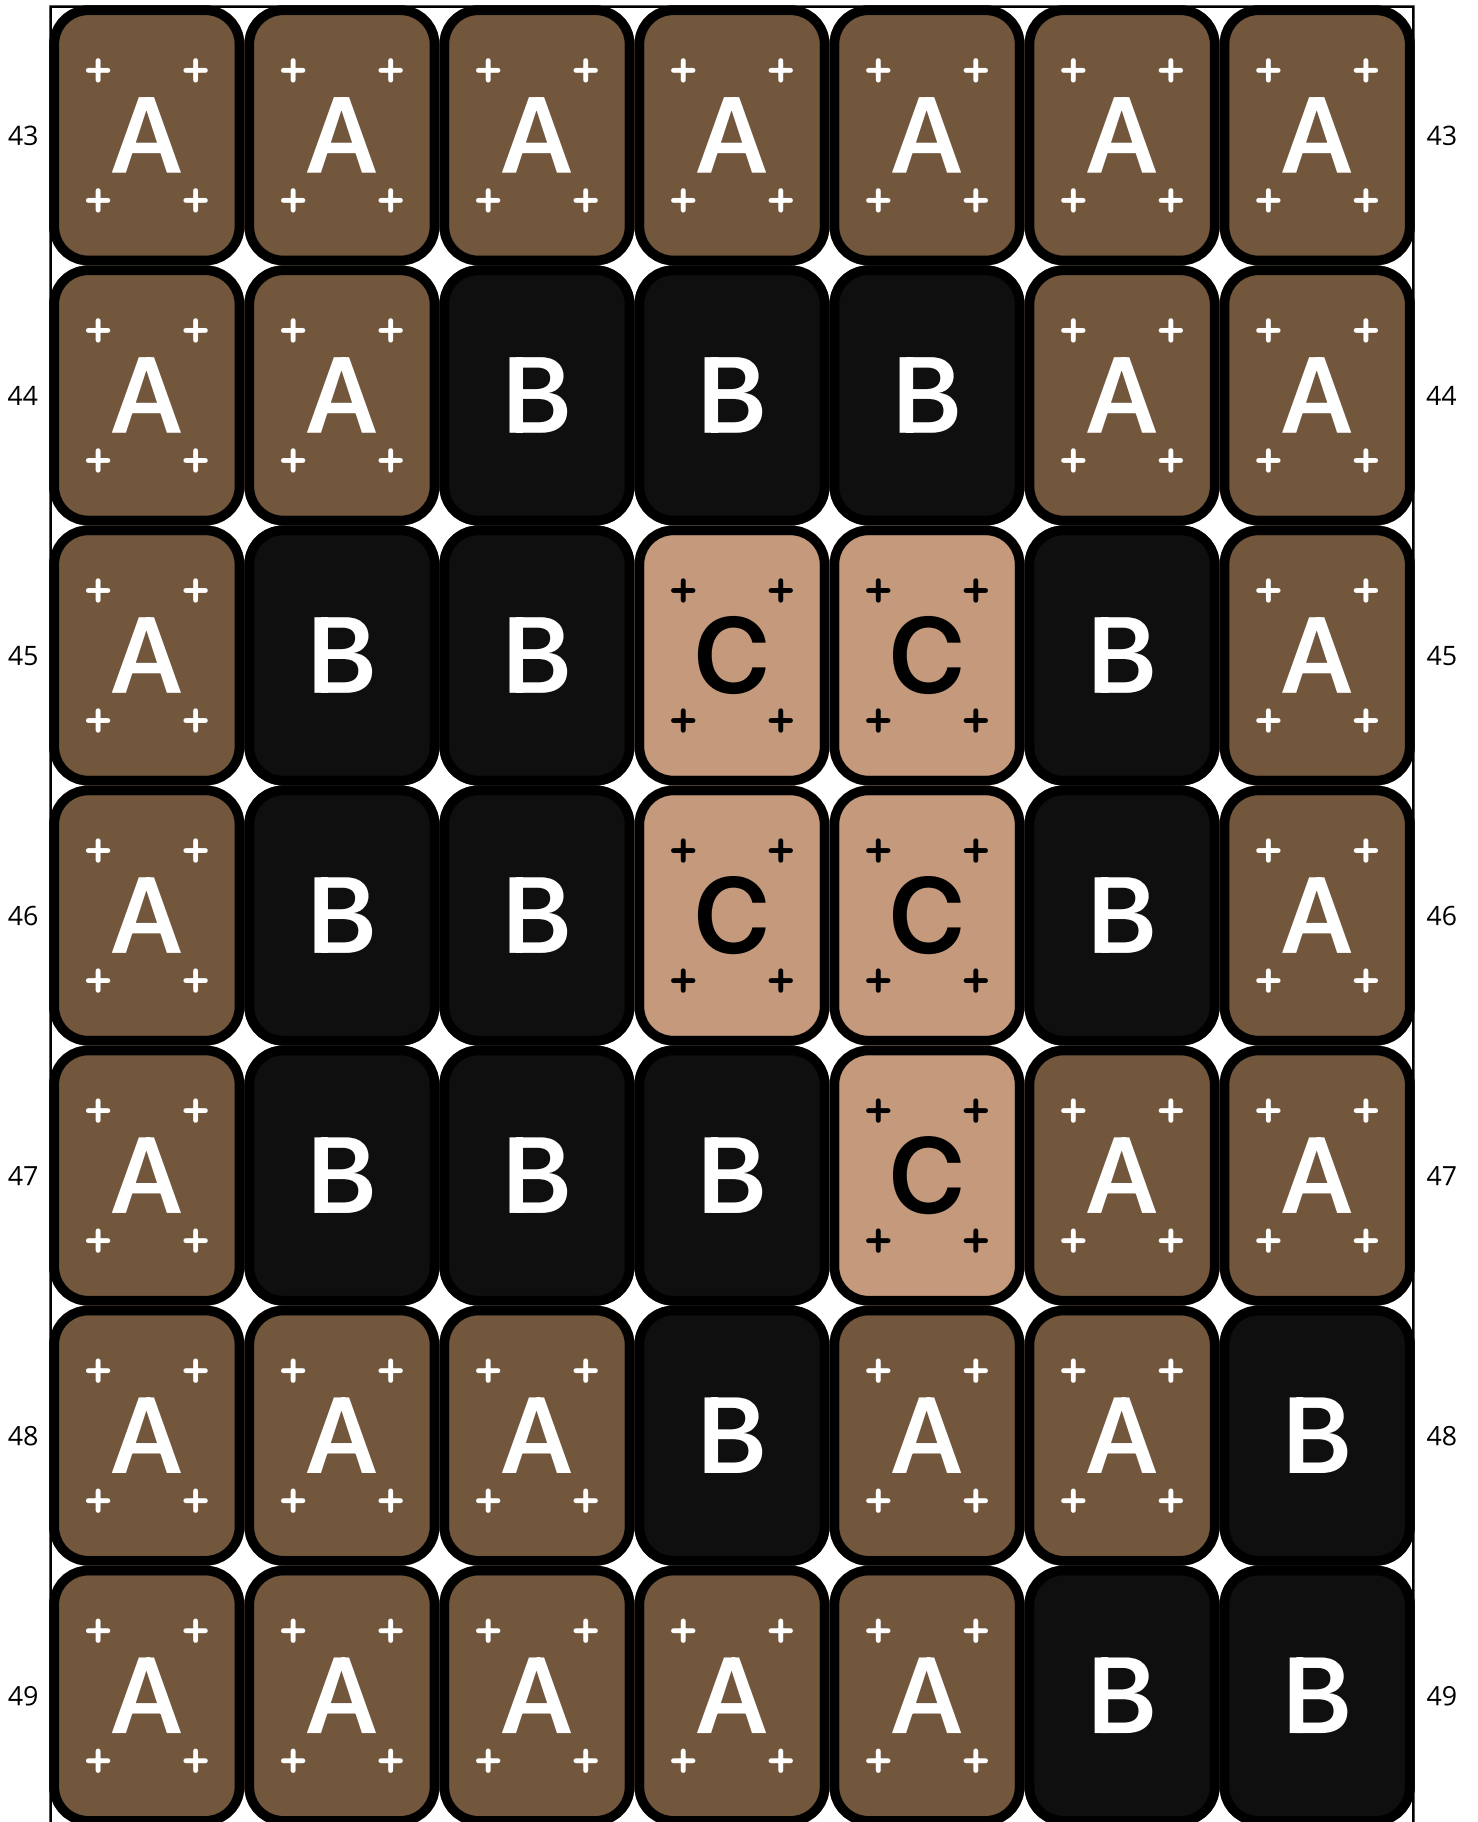

Chocolate Cheetah

Type: Loom

Width: 7

Height: 60

Finished size: 0.3 x 4.0"

Total beads: 420

© 2024 Just Bead It

Loom Bead Pattern | Personal Use ONLY

50	A	B	B	B	A	B	C	50
51	B	C	C	C	A	A	B	51
52	A	C	C	B	A	A	A	52
53	A	A	A	A	A	A	A	53
54	A	A	A	A	A	B	B	54
55	A	B	A	A	B	C	C	55
56	B	C	C	A	A	B	C	56

Word Chart

Starting bead: Top Right

Row 1 (L) (3)A, (1)B, (3)A

Row 2 (L) (1)A, (1)B, (2)C, (1)B, (2)A

Row 3 (L) (1)A, (1)B, (2)C, (1)B, (2)A

Row 4 (L) (1)A, (1)B, (2)C, (1)B, (2)A

Row 5 (L) (2)A, (2)B, (3)A

Row 6 (L) (7)A

Row 7 (L) (1)B, (1)C, (4)A, (1)B

Row 8 (L) (2)C, (3)A, (2)C

Row 9 (L) (2)B, (3)A, (1)B, (1)C

Row 10 (L) (1)B, (4)A, (1)B, (1)C

Row 11 (L) (2)A, (2)B, (3)A

Row 12 (L) (1)A, (1)B, (2)C, (3)A

Row 13 (L) (1)A, (1)B, (2)C, (3)A

Row 14 (L) (1)A, (2)B, (1)C, (3)A

Row 15 (L) (2)B, (2)C, (3)A

Row 16 (L) (2)B, (2)C, (3)A