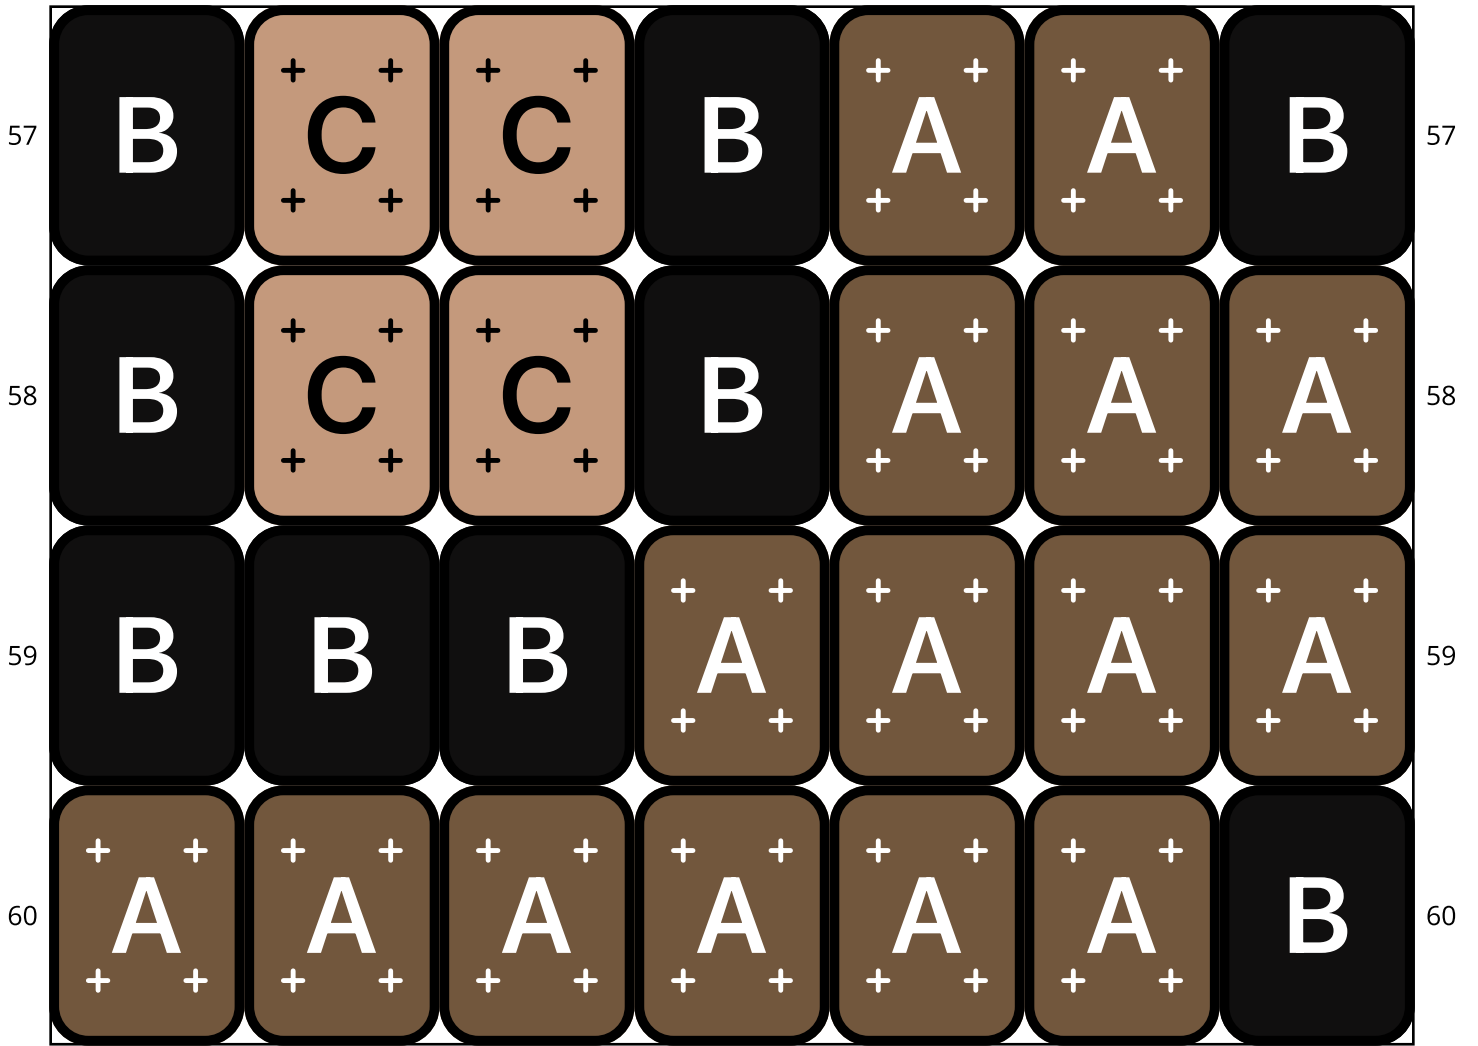

Chocolate Cheetah

Type: Loom

Width: 7

Height: 60

Finished size: 0.3 x 4.0"

Total beads: 420

© 2024 Just Bead It

Loom Bead Pattern | Personal Use ONLY

50	A	B	B	B	A	B	C	50
51	B	C	C	C	A	A	B	51
52	A	C	C	B	A	A	A	52
53	A	A	A	A	A	A	A	53
54	A	A	A	A	A	B	B	54
55	A	B	A	A	B	C	C	55
56	B	C	C	A	A	B	C	56

Word Chart

Starting bead: Top Right

Row 1 (L) (3)A, (1)B, (3)A

Row 2 (L) (1)A, (1)B, (2)C, (1)B, (2)A

Row 3 (L) (1)A, (1)B, (2)C, (1)B, (2)A

Row 4 (L) (1)A, (1)B, (2)C, (1)B, (2)A

Row 5 (L) (2)A, (2)B, (3)A

Row 6 (L) (7)A

Row 7 (L) (1)B, (1)C, (4)A, (1)B

Row 8 (L) (2)C, (3)A, (2)C

Row 9 (L) (2)B, (3)A, (1)B, (1)C

Row 10 (L) (1)B, (4)A, (1)B, (1)C

Row 11 (L) (2)A, (2)B, (3)A

Row 12 (L) (1)A, (1)B, (2)C, (3)A

Row 13 (L) (1)A, (1)B, (2)C, (3)A

Row 14 (L) (1)A, (2)B, (1)C, (3)A

Row 15 (L) (2)B, (2)C, (3)A

Row 16 (L) (2)B, (2)C, (3)A