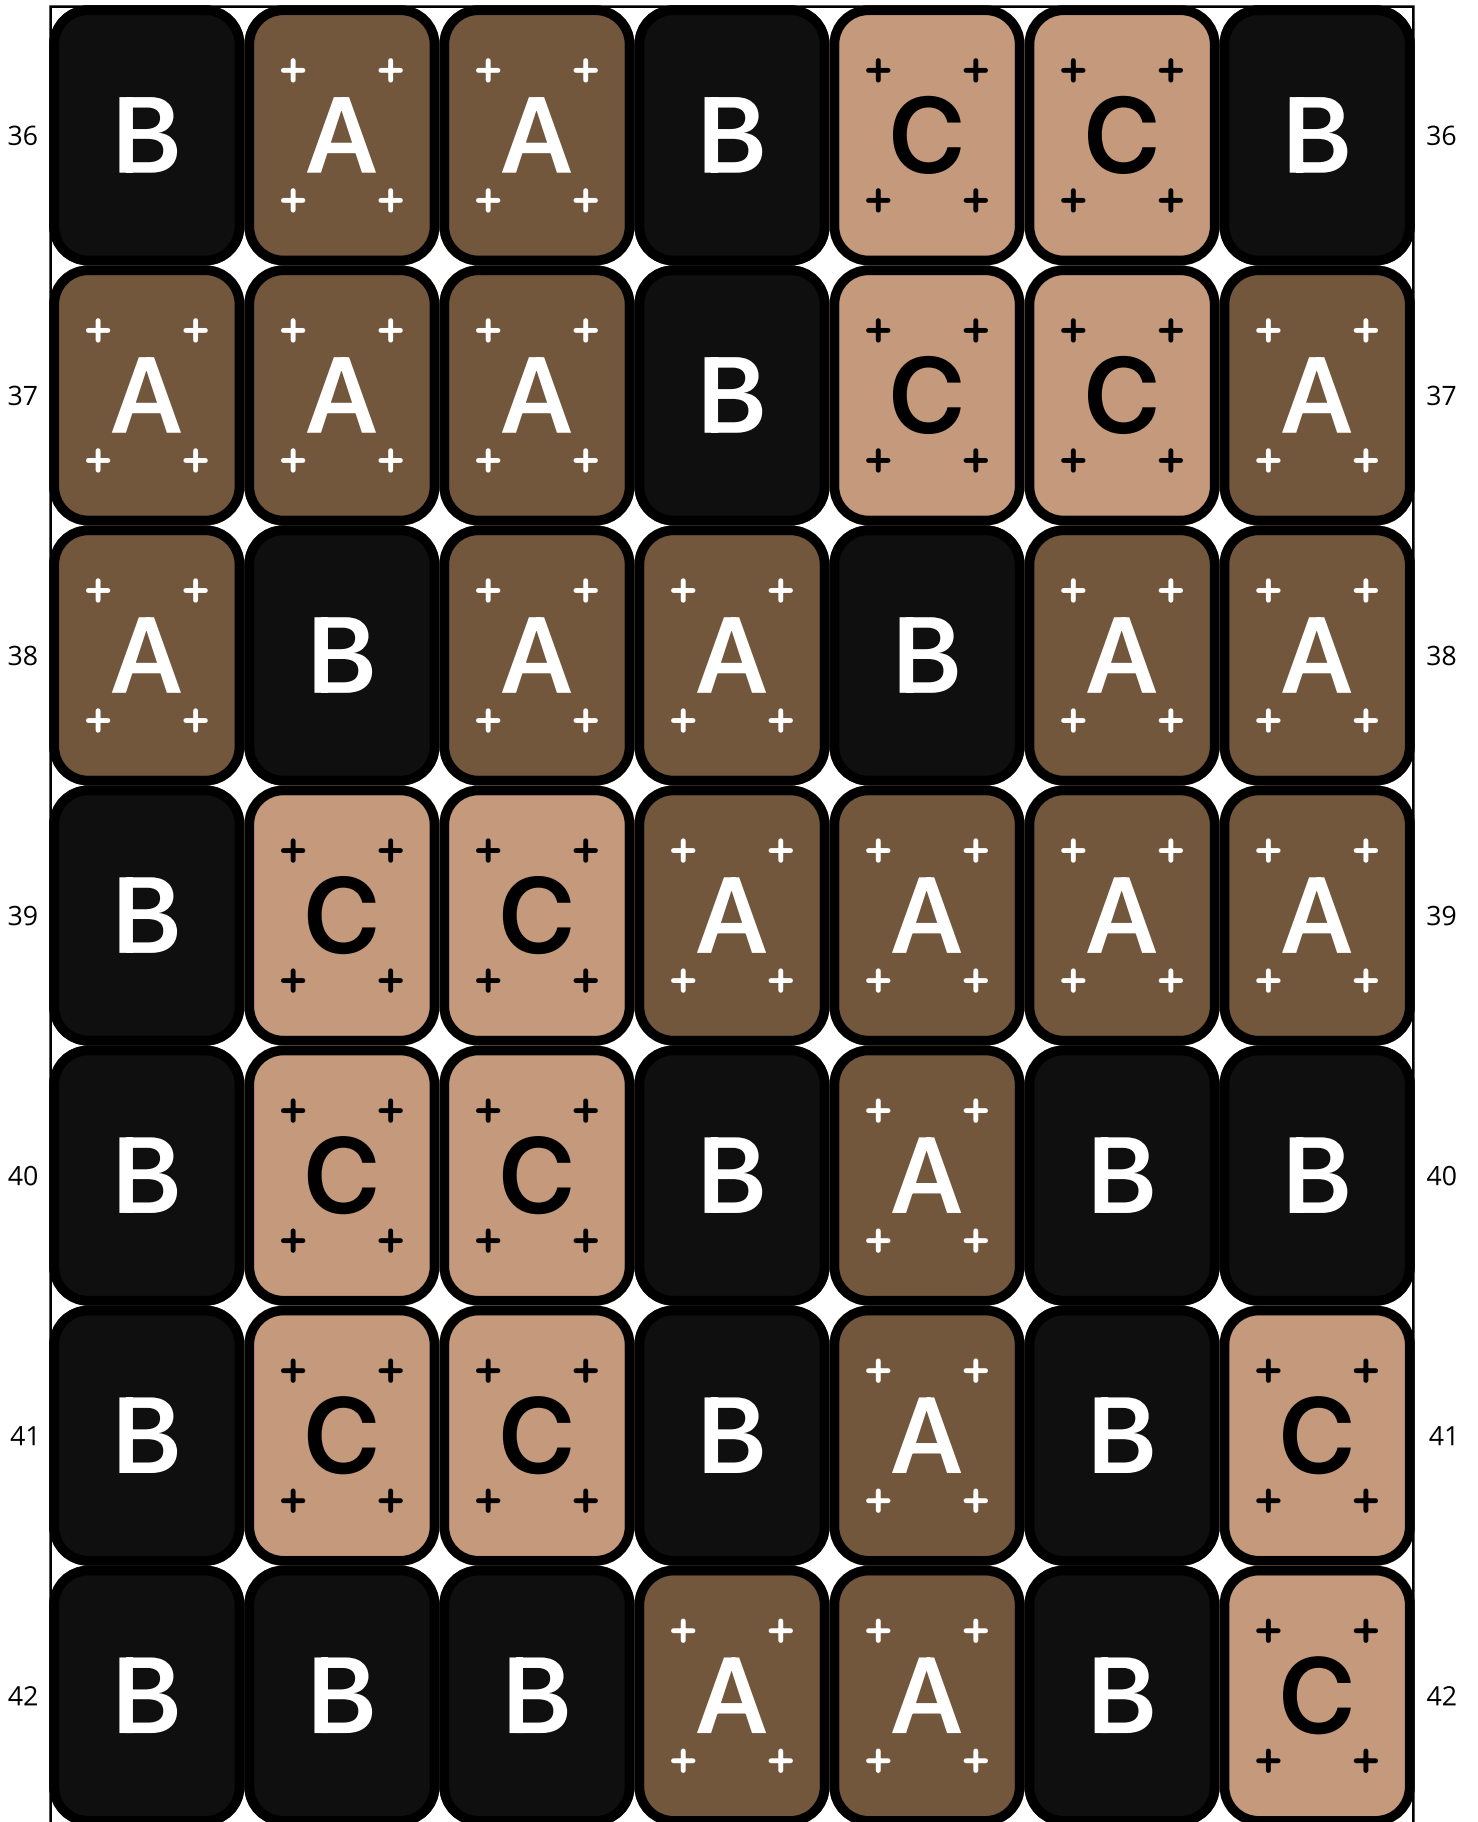

Chocolate Cheetah

Type: Loom

Width: 7

Height: 60

Finished size: 0.3 x 4.0"

Total beads: 420

© 2024 Just Bead It

Loom Bead Pattern | Personal Use ONLY

50	A	B	B	B	A	B	C	50
51	B	C	C	C	A	A	B	51
52	A	C	C	B	A	A	A	52
53	A	A	A	A	A	A	A	53
54	A	A	A	A	A	B	B	54
55	A	B	A	A	B	C	C	55
56	B	C	C	A	A	B	C	56

Word Chart

Starting bead: Top Right

Row 1 (L) (3)A, (1)B, (3)A

Row 2 (L) (1)A, (1)B, (2)C, (1)B, (2)A

Row 3 (L) (1)A, (1)B, (2)C, (1)B, (2)A

Row 4 (L) (1)A, (1)B, (2)C, (1)B, (2)A

Row 5 (L) (2)A, (2)B, (3)A

Row 6 (L) (7)A

Row 7 (L) (1)B, (1)C, (4)A, (1)B

Row 8 (L) (2)C, (3)A, (2)C

Row 9 (L) (2)B, (3)A, (1)B, (1)C

Row 10 (L) (1)B, (4)A, (1)B, (1)C

Row 11 (L) (2)A, (2)B, (3)A

Row 12 (L) (1)A, (1)B, (2)C, (3)A

Row 13 (L) (1)A, (1)B, (2)C, (3)A

Row 14 (L) (1)A, (2)B, (1)C, (3)A

Row 15 (L) (2)B, (2)C, (3)A

Row 16 (L) (2)B, (2)C, (3)A