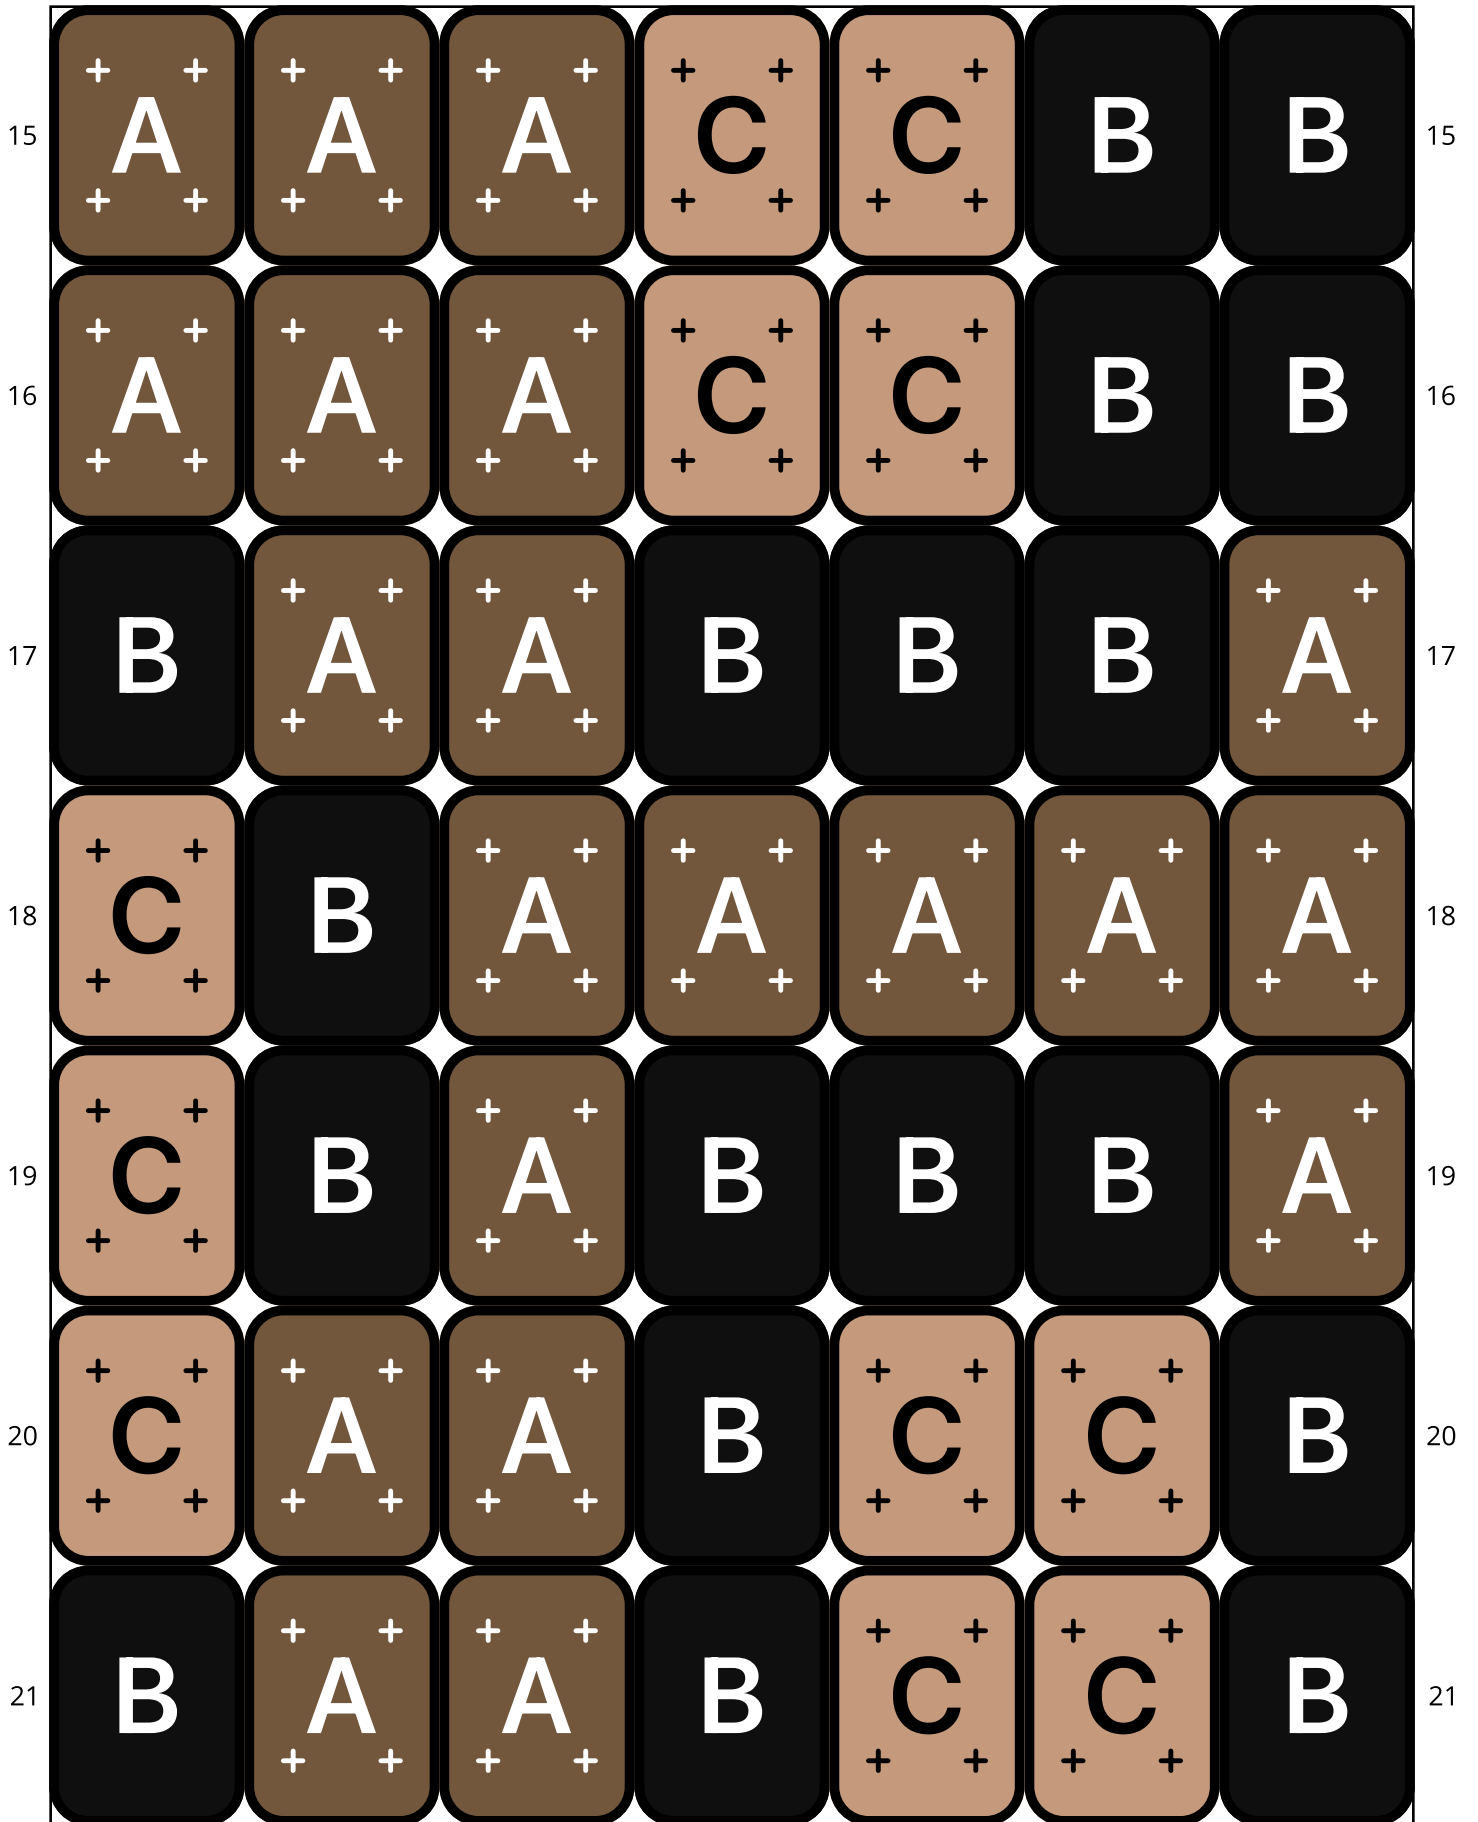

Chocolate Cheetah

Type: Loom

Width: 7

Height: 60

Finished size: 0.3 x 4.0"

Total beads: 420

© 2024 Just Bead It

Loom Bead Pattern | Personal Use ONLY

50	A	B	B	B	A	B	C	50
51	B	C	C	C	A	A	B	51
52	A	C	C	B	A	A	A	52
53	A	A	A	A	A	A	A	53
54	A	A	A	A	A	B	B	54
55	A	B	A	A	B	C	C	55
56	B	C	C	A	A	B	C	56

Word Chart

Starting bead: Top Right

Row 1 (L) (3)A, (1)B, (3)A

Row 2 (L) (1)A, (1)B, (2)C, (1)B, (2)A

Row 3 (L) (1)A, (1)B, (2)C, (1)B, (2)A

Row 4 (L) (1)A, (1)B, (2)C, (1)B, (2)A

Row 5 (L) (2)A, (2)B, (3)A

Row 6 (L) (7)A

Row 7 (L) (1)B, (1)C, (4)A, (1)B

Row 8 (L) (2)C, (3)A, (2)C

Row 9 (L) (2)B, (3)A, (1)B, (1)C

Row 10 (L) (1)B, (4)A, (1)B, (1)C

Row 11 (L) (2)A, (2)B, (3)A

Row 12 (L) (1)A, (1)B, (2)C, (3)A

Row 13 (L) (1)A, (1)B, (2)C, (3)A

Row 14 (L) (1)A, (2)B, (1)C, (3)A

Row 15 (L) (2)B, (2)C, (3)A

Row 16 (L) (2)B, (2)C, (3)A