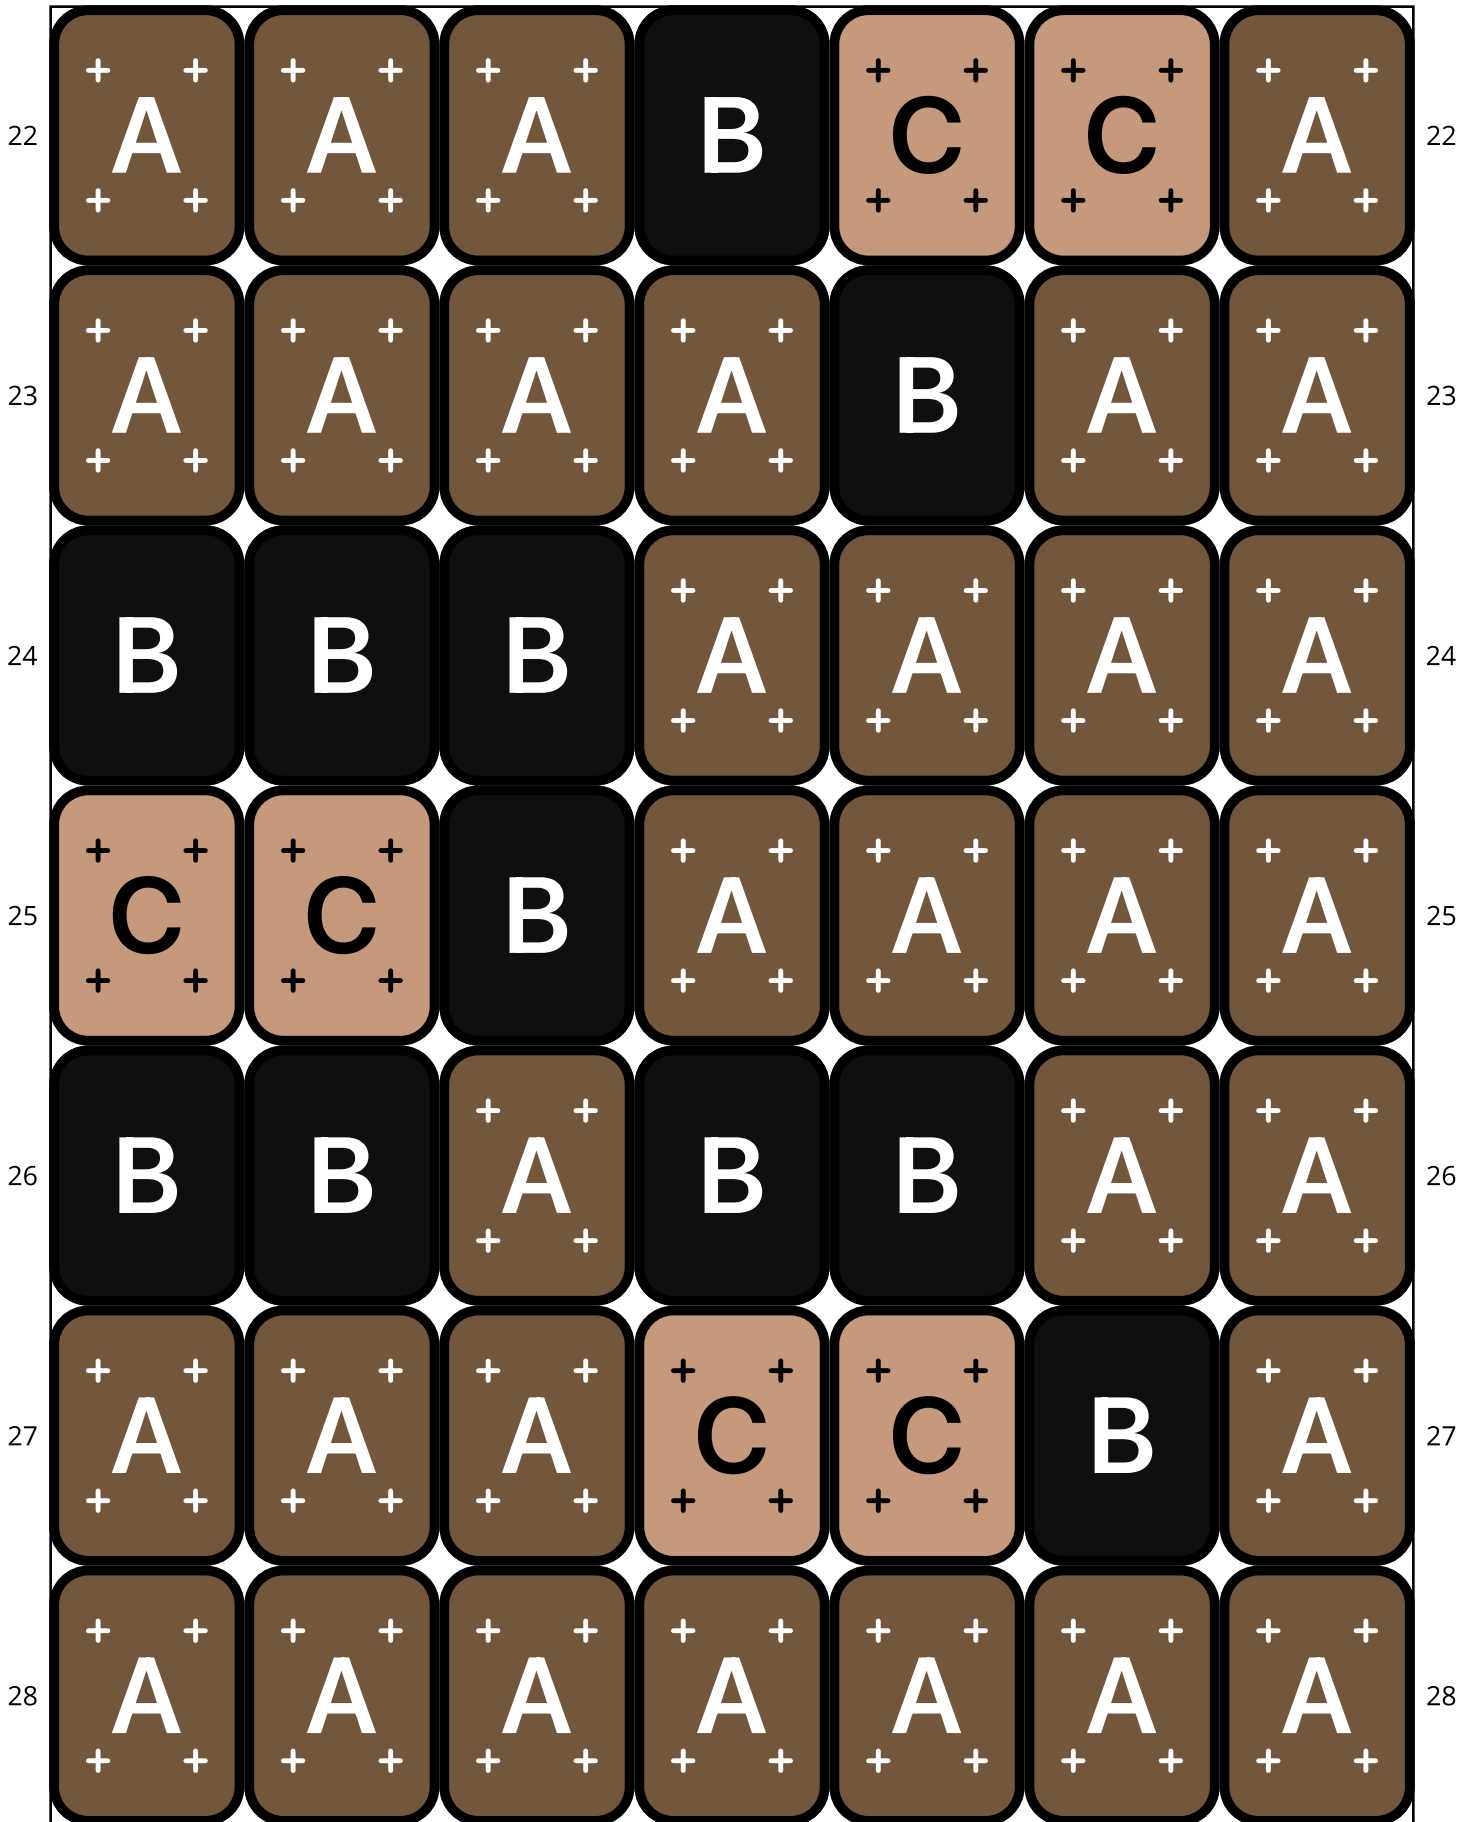

Chocolate Cheetah

Type: Loom

Width: 7

Height: 60

Finished size: 0.3 x 4.0"

Total beads: 420

© 2024 Just Bead It

Loom Bead Pattern | Personal Use ONLY

50	A	B	B	B	A	B	C	50
51	B	C	C	C	A	A	B	51
52	A	C	C	B	A	A	A	52
53	A	A	A	A	A	A	A	53
54	A	A	A	A	A	B	B	54
55	A	B	A	A	B	C	C	55
56	B	C	C	A	A	B	C	56

Word Chart

Starting bead: Top Right

Row 1 (L) (3)A, (1)B, (3)A

Row 2 (L) (1)A, (1)B, (2)C, (1)B, (2)A

Row 3 (L) (1)A, (1)B, (2)C, (1)B, (2)A

Row 4 (L) (1)A, (1)B, (2)C, (1)B, (2)A

Row 5 (L) (2)A, (2)B, (3)A

Row 6 (L) (7)A

Row 7 (L) (1)B, (1)C, (4)A, (1)B

Row 8 (L) (2)C, (3)A, (2)C

Row 9 (L) (2)B, (3)A, (1)B, (1)C

Row 10 (L) (1)B, (4)A, (1)B, (1)C

Row 11 (L) (2)A, (2)B, (3)A

Row 12 (L) (1)A, (1)B, (2)C, (3)A

Row 13 (L) (1)A, (1)B, (2)C, (3)A

Row 14 (L) (1)A, (2)B, (1)C, (3)A

Row 15 (L) (2)B, (2)C, (3)A

Row 16 (L) (2)B, (2)C, (3)A