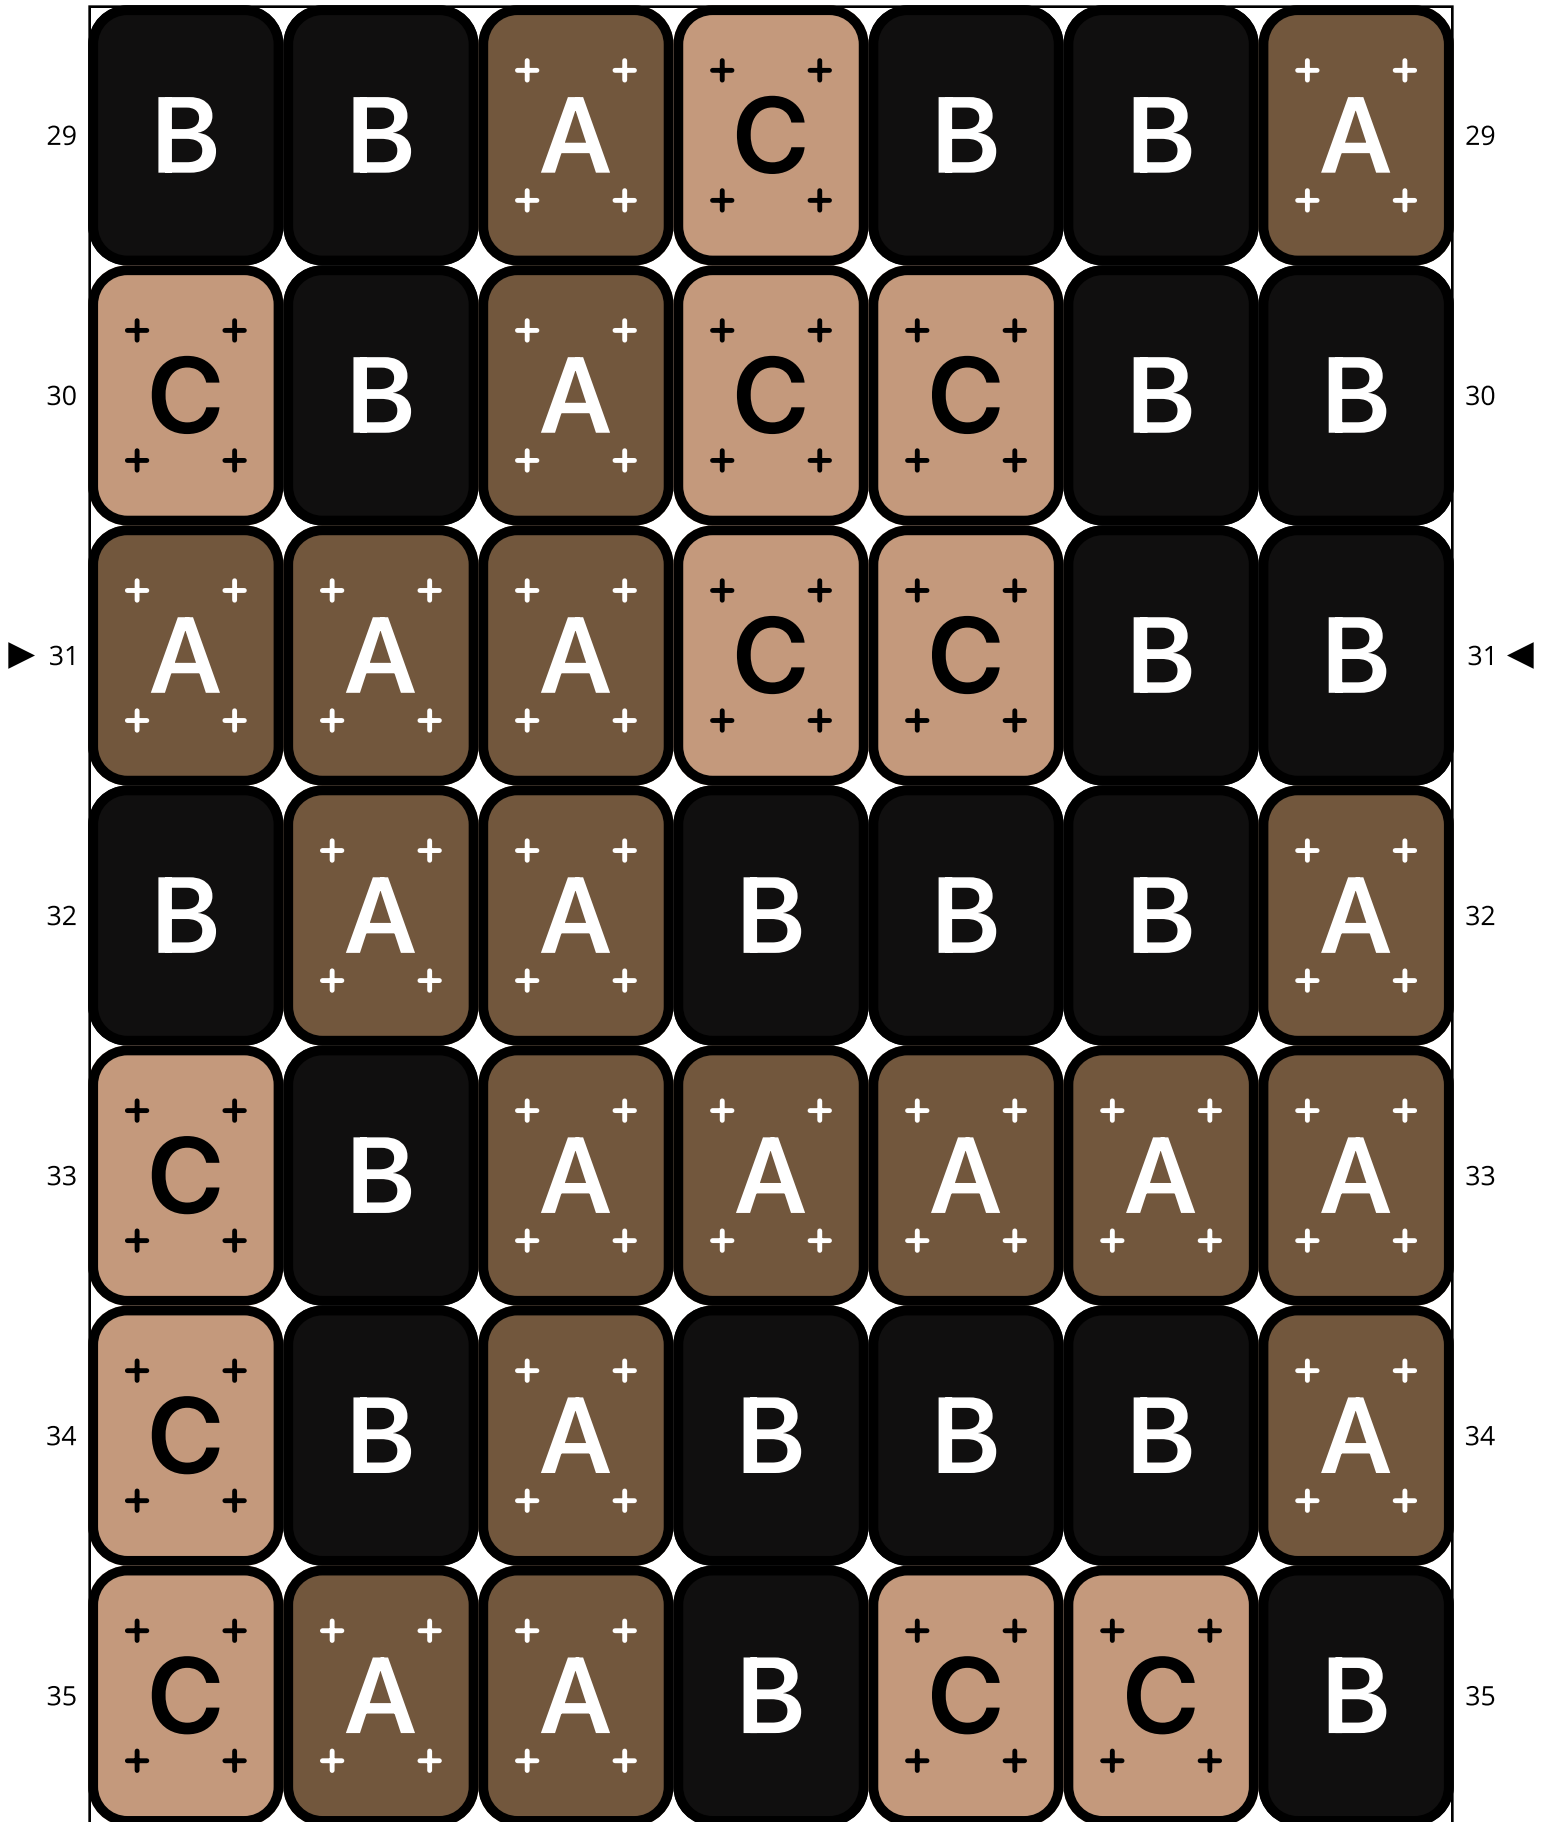

Chocolate Cheetah

Type: Loom

Width: 7

Height: 60

Finished size: 0.3 x 4.0"

Total beads: 420

© 2024 Just Bead It

Loom Bead Pattern | Personal Use ONLY

50	A	B	B	B	A	B	C	50
51	B	C	C	C	A	A	B	51
52	A	C	C	B	A	A	A	52
53	A	A	A	A	A	A	A	53
54	A	A	A	A	A	B	B	54
55	A	B	A	A	B	C	C	55
56	B	C	C	A	A	B	C	56

Word Chart

Starting bead: Top Right

Row 1 (L) (3)A, (1)B, (3)A

Row 2 (L) (1)A, (1)B, (2)C, (1)B, (2)A

Row 3 (L) (1)A, (1)B, (2)C, (1)B, (2)A

Row 4 (L) (1)A, (1)B, (2)C, (1)B, (2)A

Row 5 (L) (2)A, (2)B, (3)A

Row 6 (L) (7)A

Row 7 (L) (1)B, (1)C, (4)A, (1)B

Row 8 (L) (2)C, (3)A, (2)C

Row 9 (L) (2)B, (3)A, (1)B, (1)C

Row 10 (L) (1)B, (4)A, (1)B, (1)C

Row 11 (L) (2)A, (2)B, (3)A

Row 12 (L) (1)A, (1)B, (2)C, (3)A

Row 13 (L) (1)A, (1)B, (2)C, (3)A

Row 14 (L) (1)A, (2)B, (1)C, (3)A

Row 15 (L) (2)B, (2)C, (3)A

Row 16 (L) (2)B, (2)C, (3)A