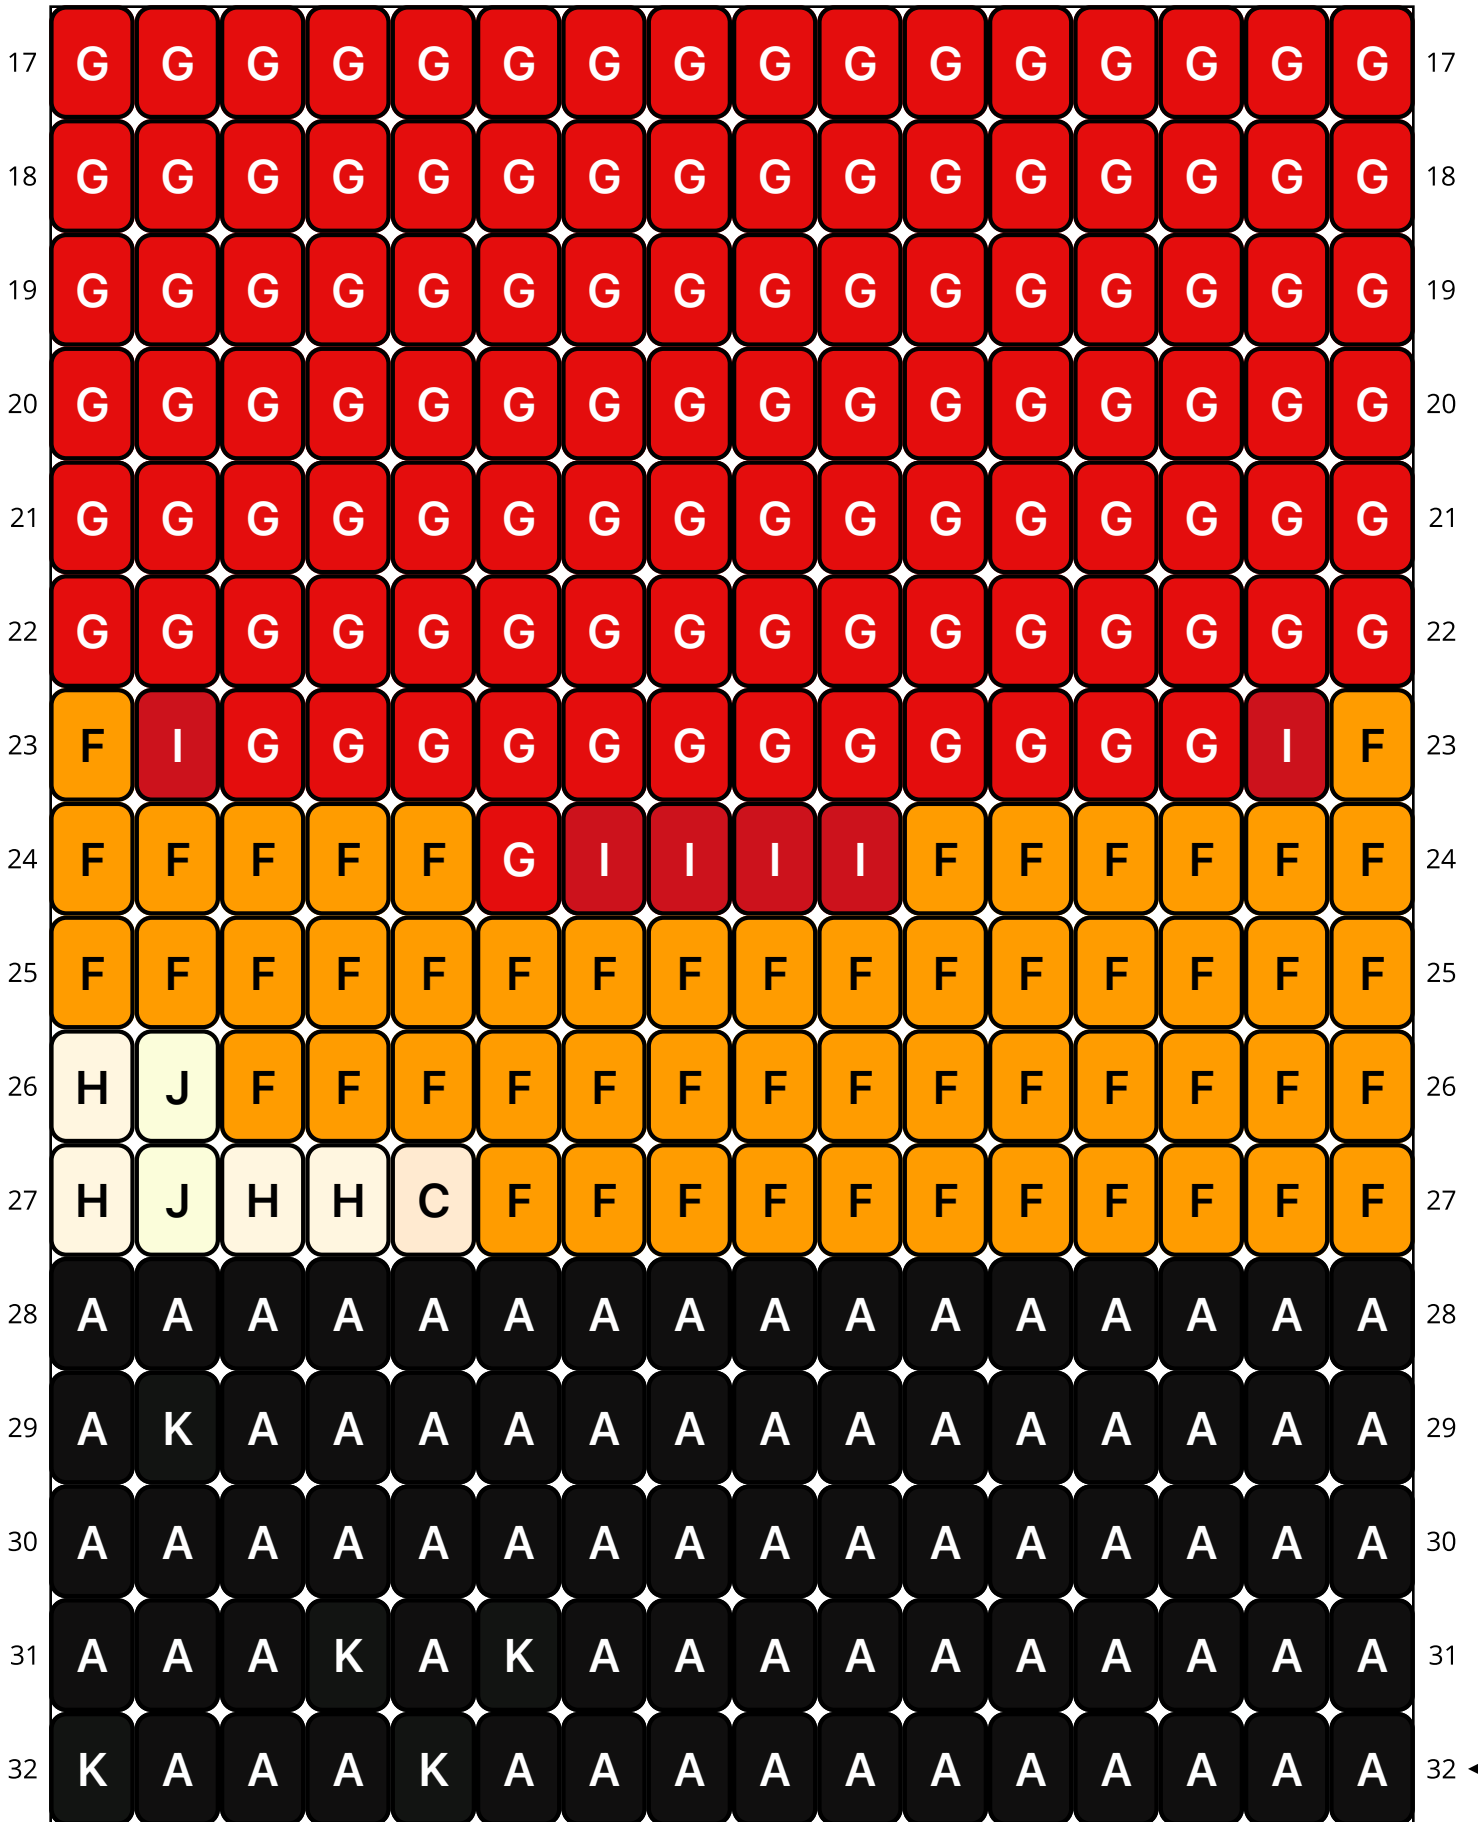

Christmas Shapes

Type: Loom

Width: 16

Height: 62

Finished size: 0.8 x 4.1"

Total beads: 992

© 2024 Just Bead It

Loom Bead Pattern | Personal Use ONLY

1	C	C	H	H	H	H	J	J	J	H	C	J	J	C	C	C	1
2	C	H	H	H	H	H	H	H	H	H	J	J	J	J	J	J	2
3	F	F	F	F	F	F	F	F	F	F	F	F	F	F	F	F	3
4	F	F	F	F	F	F	F	F	F	F	F	F	F	F	F	F	4
5	F	F	F	F	F	F	F	F	F	F	F	F	F	F	F	F	5
6	F	F	F	I	G	G	G	G	G	G	G	G	F	F	F	F	6
7	F	G	G	G	G	G	G	G	G	G	G	G	G	G	F	F	7
8	G	G	G	G	G	G	G	G	G	G	G	G	G	G	G	G	8
9	G	G	G	G	G	G	G	G	G	G	G	G	G	G	G	G	9
10	G	G	G	G	G	G	G	G	G	G	G	G	G	G	G	G	10
11	G	G	G	G	G	G	G	G	G	G	G	G	G	G	G	G	11
12	G	G	G	G	G	G	G	G	G	G	G	G	G	G	G	G	12
13	G	G	G	G	G	G	G	G	G	G	G	G	G	G	G	G	13
14	G	G	G	G	G	G	G	G	G	G	G	G	G	G	G	G	14
15	G	G	G	G	G	G	G	G	G	G	G	G	G	G	G	G	15
16	G	G	G	G	G	G	G	G	G	G	G	G	G	G	G	G	16

Word Chart

Starting bead: Top Right

Row 1 (L) (3)C, (2)J, (1)C, (1)H, (3)J, (4)H, (2)C

Row 2 (L) (6)J, (9)H, (1)C

Row 3 (L) (16)F

Row 4 (L) (16)F

Row 5 (L) (16)F

Row 6 (L) (4)F, (8)G, (1)I, (3)F

Row 15 (L) (16)G

Row 16 (L) (16)G

Row 17 (L) (16)G

Row 18 (L) (16)G

Row 19 (L) (16)G

Row 20 (L) (16)G

Row 21 (L) (16)G

Row 22 (L) (16)G