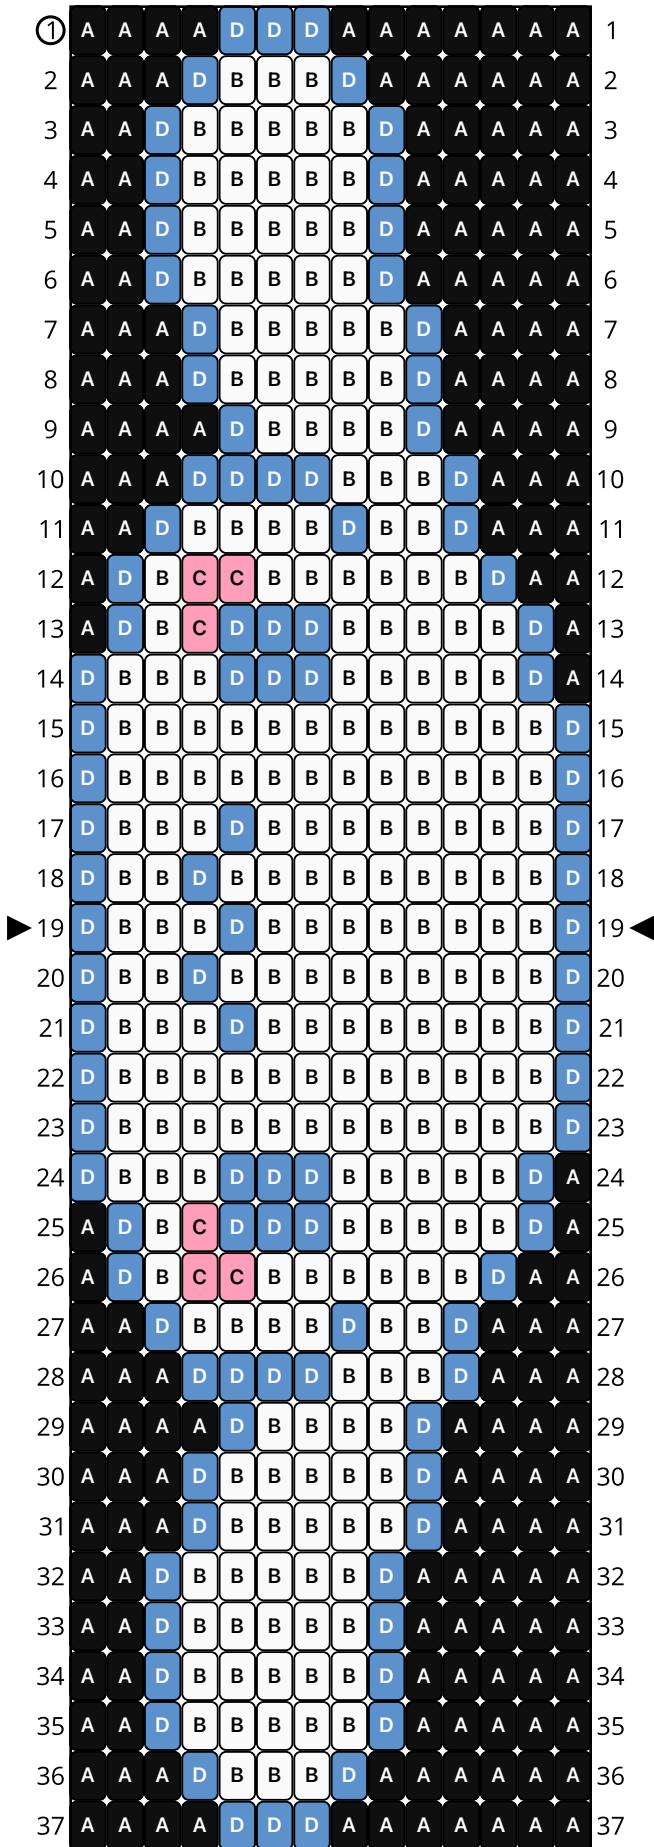

Cina -Roll

Type: Loom

Width: 14

Height: 37

Finished size: 0.7 x 2.4"

Total beads: 518

© 2026 The Pixel Zone

thepixelzone.com

Loom Bead Pattern | Personal Use ONLY | NO Selling

Word Chart

Starting bead: Top Left

Row 1 (R) (4)A, (3)D, (7)A

Row 2 (R) (3)A, (1)D, (3)B, (1)D, (6)A

Row 3 (R) (2)A, (1)D, (5)B, (1)D, (5)A

Row 4 (R) (2)A, (1)D, (5)B, (1)D, (5)A

Row 5 (R) (2)A, (1)D, (5)B, (1)D, (5)A

Row 6 (R) (2)A, (1)D, (5)B, (1)D, (5)A

Row 7 (R) (3)A, (1)D, (5)B, (1)D, (4)A

Row 8 (R) (3)A, (1)D, (5)B, (1)D, (4)A

Row 9 (R) (4)A, (1)D, (4)B, (1)D, (4)A

Row 10 (R) (3)A, (4)D, (3)B, (1)D, (3)A

Row 15 (R) (1)D, (12)B, (1)D

Row 16 (R) (1)D, (12)B, (1)D

Row 17 (R) (1)D, (3)B, (1)D, (8)B, (1)D

Row 18 (R) (1)D, (2)B, (1)D, (9)B, (1)D

Row 19 (R) (1)D, (3)B, (1)D, (8)B, (1)D

Row 20 (R) (1)D, (2)B, (1)D, (9)B, (1)D