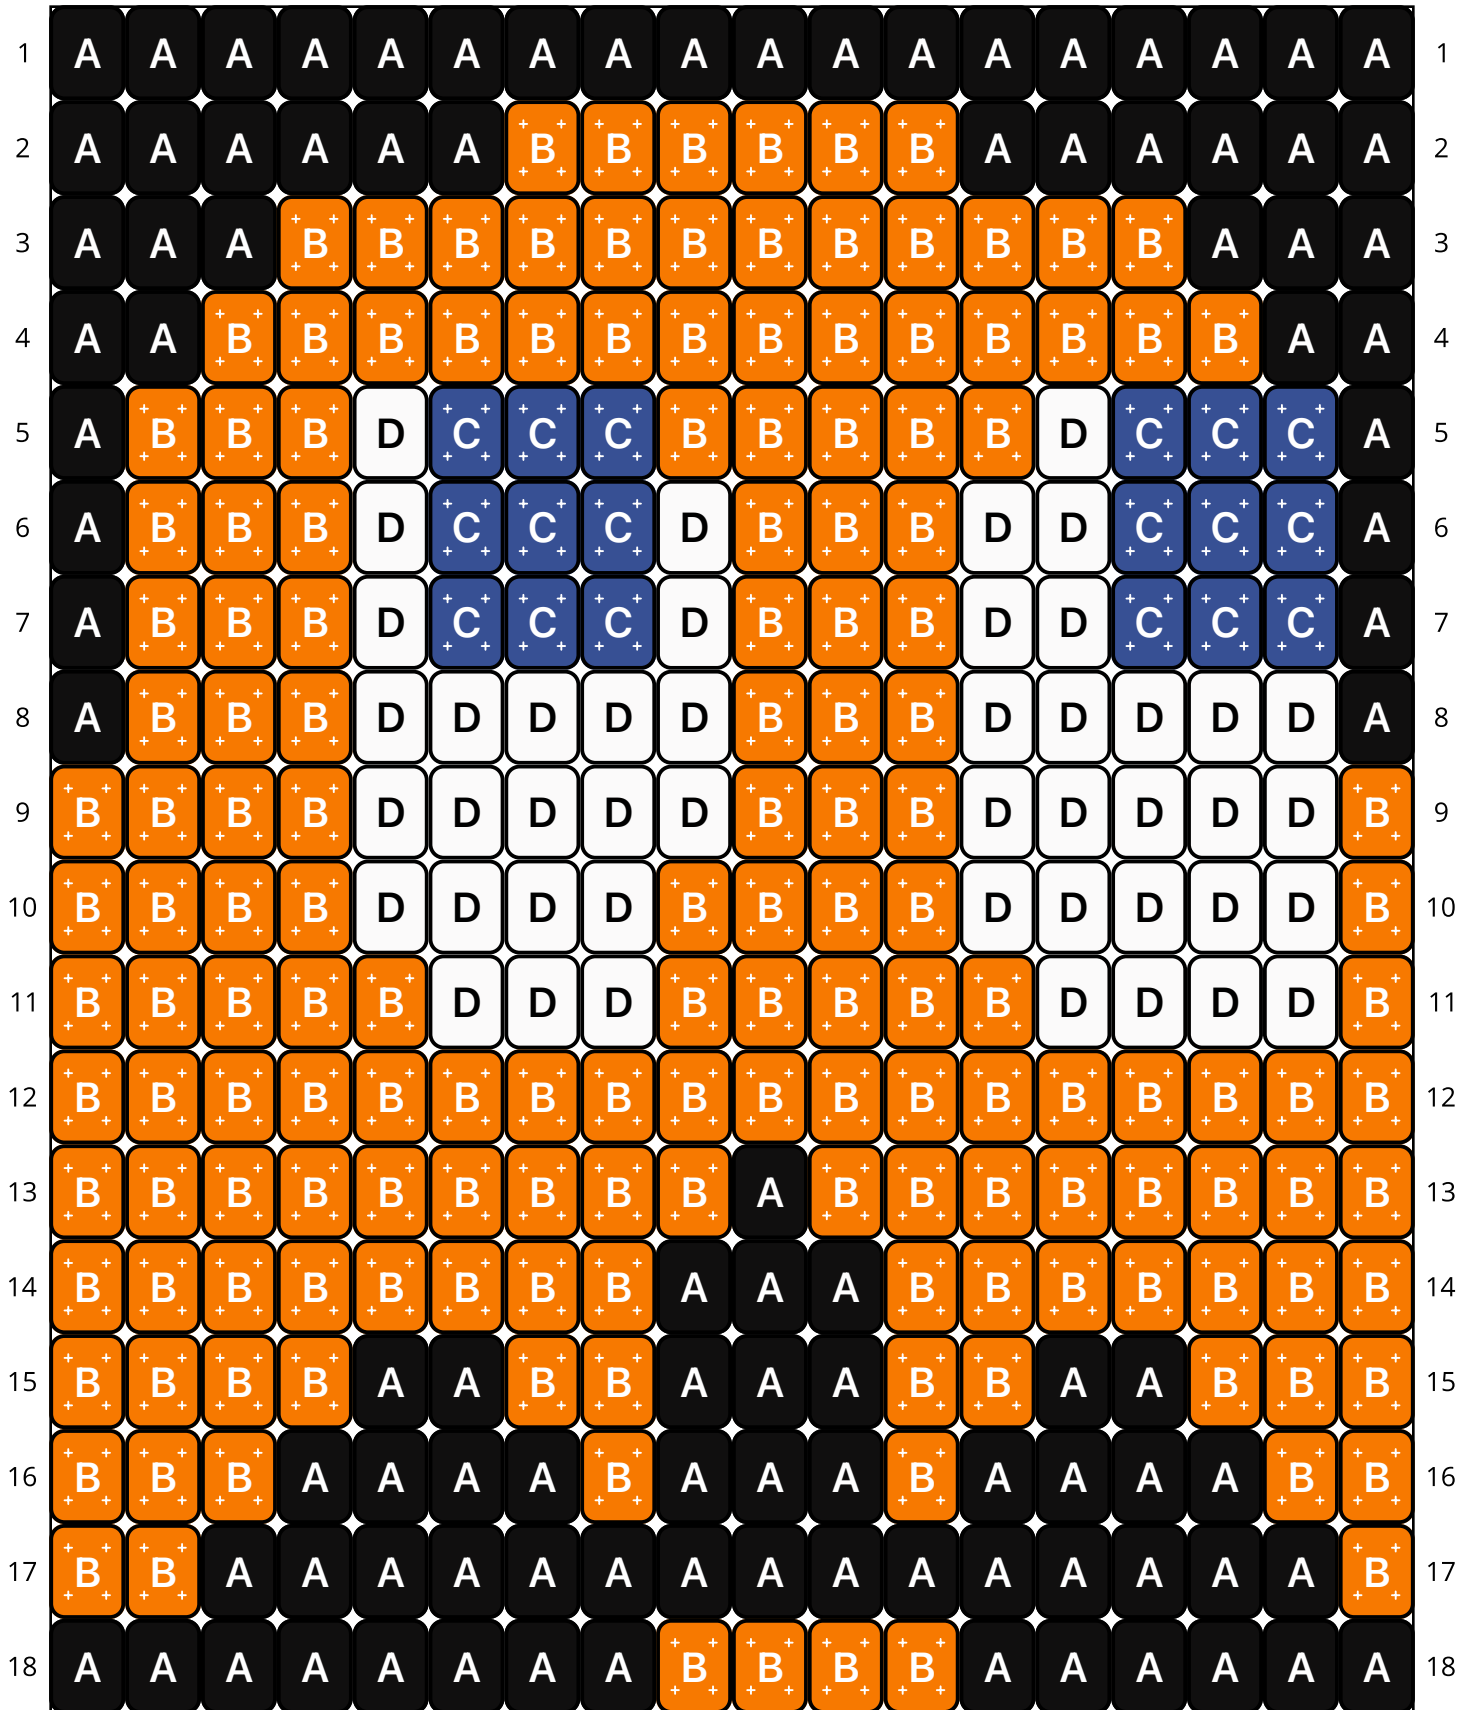

# Clyde

Type: Loom

Width: 18

Height: 56

Finished size: 0.9 x 3.7"

Total beads: 1,008

© The Pixel Zone

[thepixelzone.com](http://thepixelzone.com)

Loom Bead Pattern | Personal Use ONLY | NO Selling

## Word Chart

Starting bead: Top Left

Row 1 (R) (18)A

Row 2 (R) (6)A, (6)B, (6)A

Row 3 (R) (3)A, (12)B, (3)A

Row 4 (R) (2)A, (14)B, (2)A

Row 5 (R) (1)A, (3)B, (1)D, (3)C, (5)B, (1)D, (3)C, (1)A

Row 6 (R) (1)A, (3)B, (1)D, (3)C, (1)D, (3)B, (2)D, (3)C, (1)A

## Miyuki Delica 11/0 (DB)

DB10  
Black  
Count: 663

DB45  
Silver Lined Orange  
Count: 281

DB183  
Silver Lined Royal Blue  
Count: 18

DB200  
White  
Count: 46