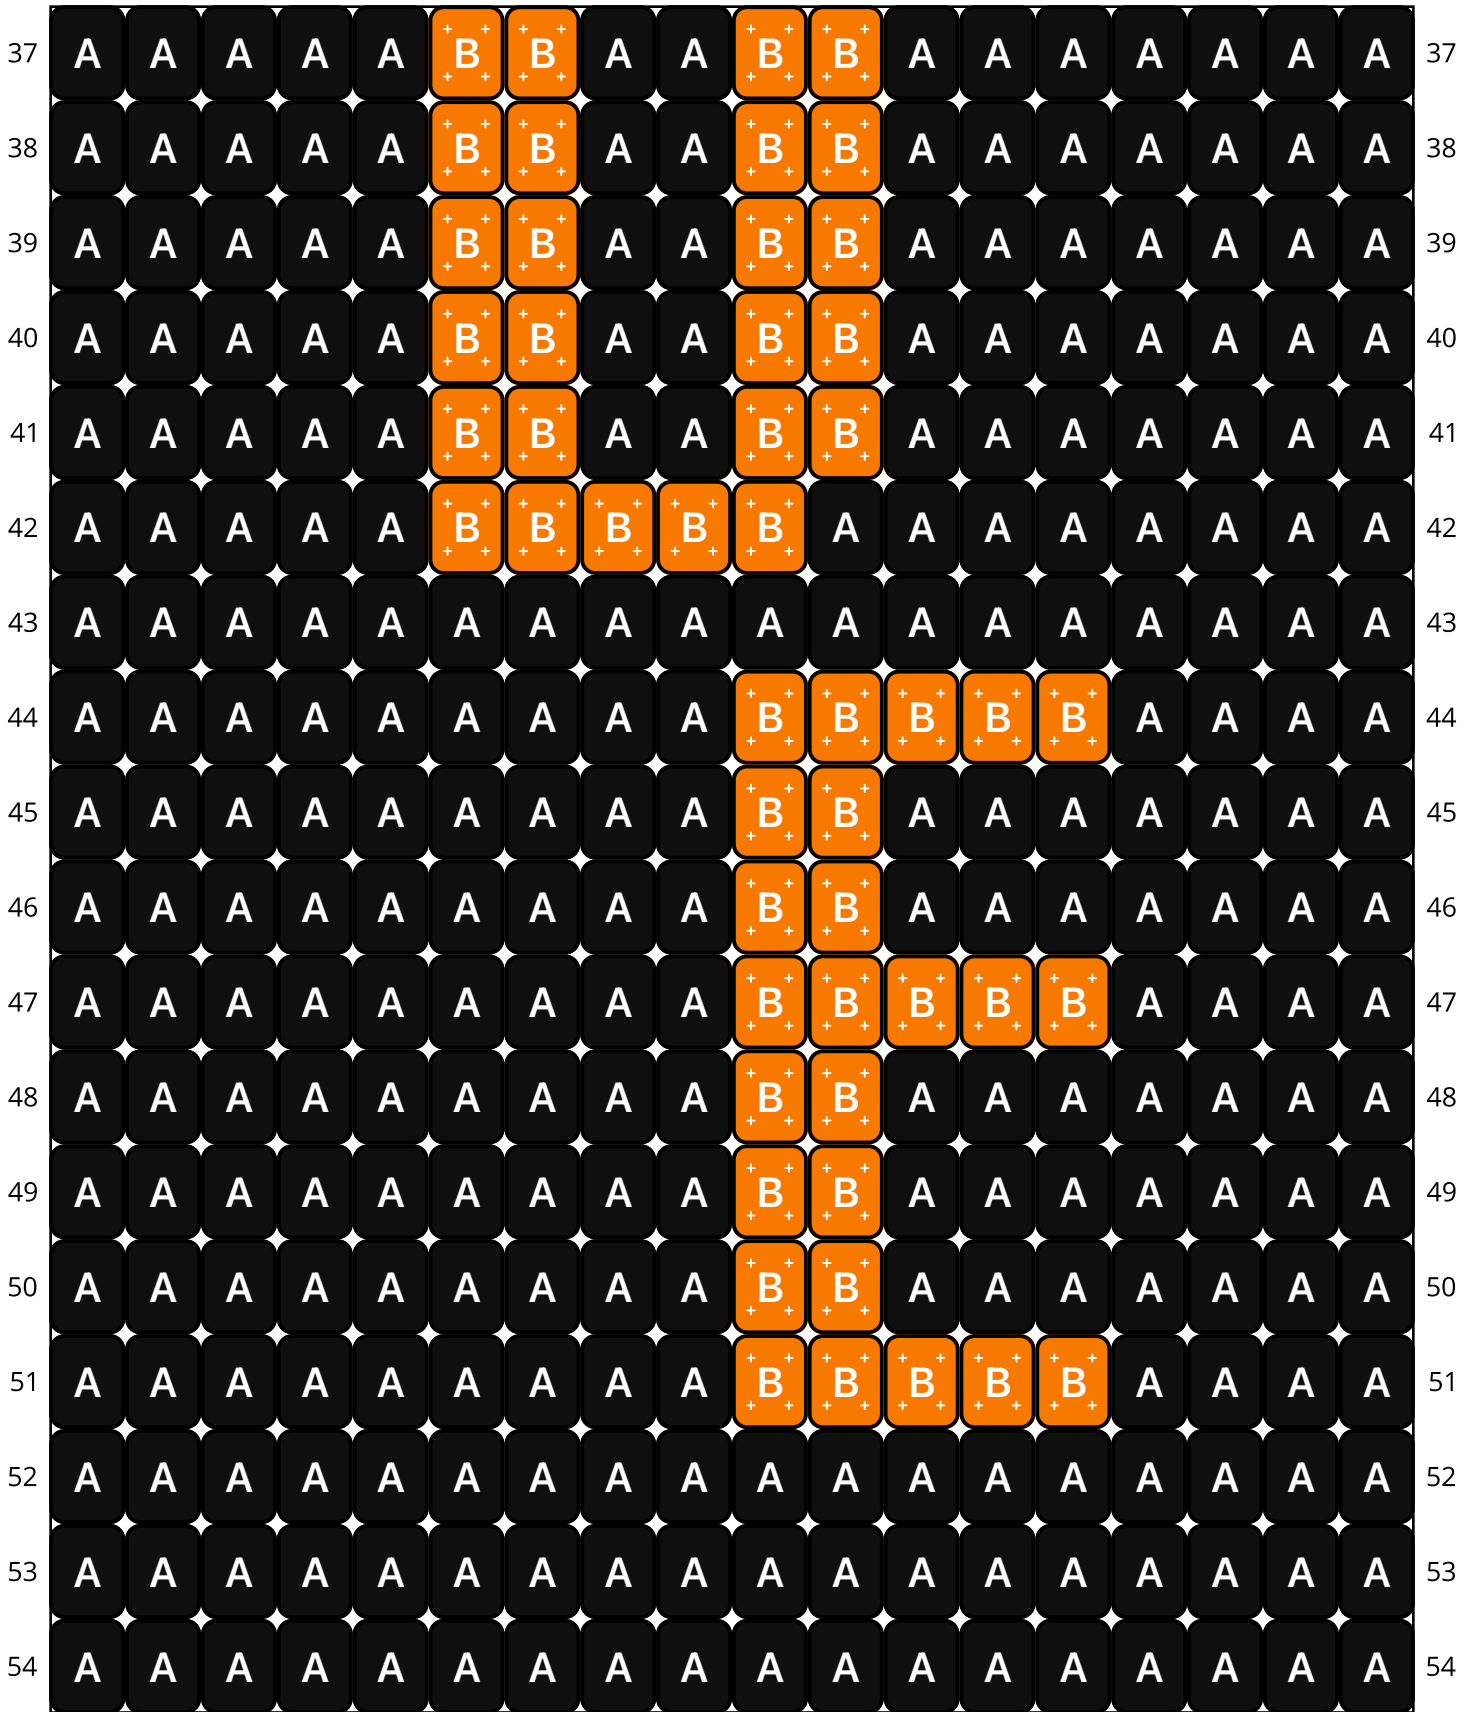

# Clyde

Type: Loom

Width: 18

Height: 56

Finished size: 0.9 x 3.7"

Total beads: 1,008

© The Pixel Zone

[thepixelzone.com](http://thepixelzone.com)

## Word Chart

Starting bead: Top Left

Row 1 (R) (18)A

Row 2 (R) (6)A, (6)B, (6)A

Row 3 (R) (3)A, (12)B, (3)A

Row 4 (R) (2)A, (14)B, (2)A

Row 5 (R) (1)A, (3)B, (1)D, (3)C, (5)B, (1)D, (3)C, (1)A

Row 6 (R) (1)A, (3)B, (1)D, (3)C, (1)D, (3)B, (2)D, (3)C, (1)A

## Miyuki Delica 11/0 (DB)

DB10  
Black  
Count: 663

DB45  
Silver Lined Orange  
Count: 281

DB183  
Silver Lined Royal Blue  
Count: 18

DB200  
White  
Count: 46