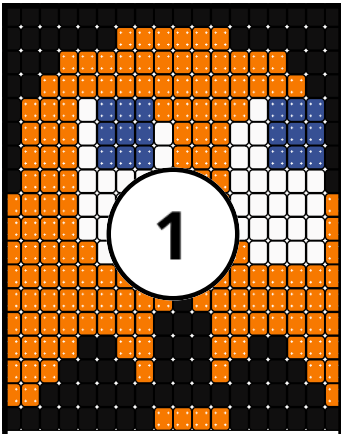

# Clyde

Type: Loom

Width: 18

Height: 56

Finished size: 0.9 x 3.7"

Total beads: 1,008

© The Pixel Zone

[thepixelzone.com](http://thepixelzone.com)

## Word Chart

Starting bead: Top Left

Row 1 (R) (18)A

Row 2 (R) (6)A, (6)B, (6)A

Row 3 (R) (3)A, (12)B, (3)A

Row 4 (R) (2)A, (14)B, (2)A

Row 5 (R) (1)A, (3)B, (1)D, (3)C, (5)B, (1)D, (3)C, (1)A

Row 6 (R) (1)A, (3)B, (1)D, (3)C, (1)D, (3)B, (2)D, (3)C, (1)A