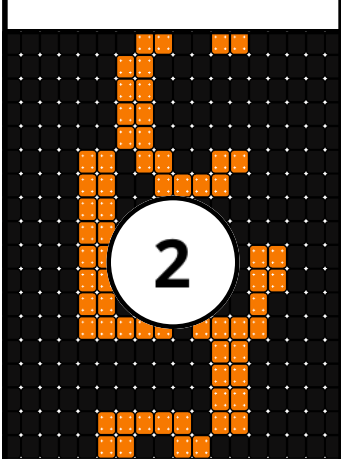

# Clyde

Type: Loom

Width: 18

Height: 56

Finished size: 0.9 x 3.7"

Total beads: 1,008

© The Pixel Zone

[thepixelzone.com](http://thepixelzone.com)

## Word Chart

Starting bead: Top Left

Row 1 (R) (18)A

Row 2 (R) (6)A, (6)B, (6)A

Row 3 (R) (3)A, (12)B, (3)A

Row 4 (R) (2)A, (14)B, (2)A

Row 5 (R) (1)A, (3)B, (1)D, (3)C, (5)B, (1)D, (3)C, (1)A

Row 6 (R) (1)A, (3)B, (1)D, (3)C, (1)D, (3)B, (2)D, (3)C, (1)A