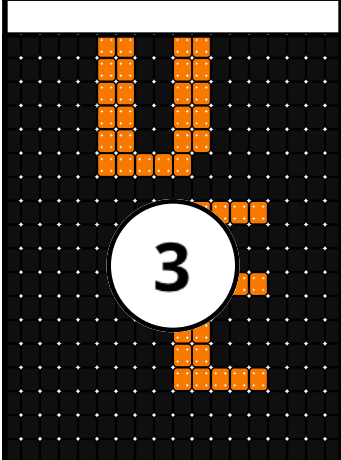

# Clyde

Type: Loom

Width: 18

Height: 56

Finished size: 0.9 x 3.7"

Total beads: 1,008

© The Pixel Zone

[thepixelzone.com](http://thepixelzone.com)

## Word Chart

Starting bead: Top Left

Row 1 (R) (18)A

Row 2 (R) (6)A, (6)B, (6)A

Row 3 (R) (3)A, (12)B, (3)A

Row 4 (R) (2)A, (14)B, (2)A

Row 5 (R) (1)A, (3)B, (1)D, (3)C, (5)B, (1)D, (3)C, (1)A

Row 6 (R) (1)A, (3)B, (1)D, (3)C, (1)D, (3)B, (2)D, (3)C, (1)A