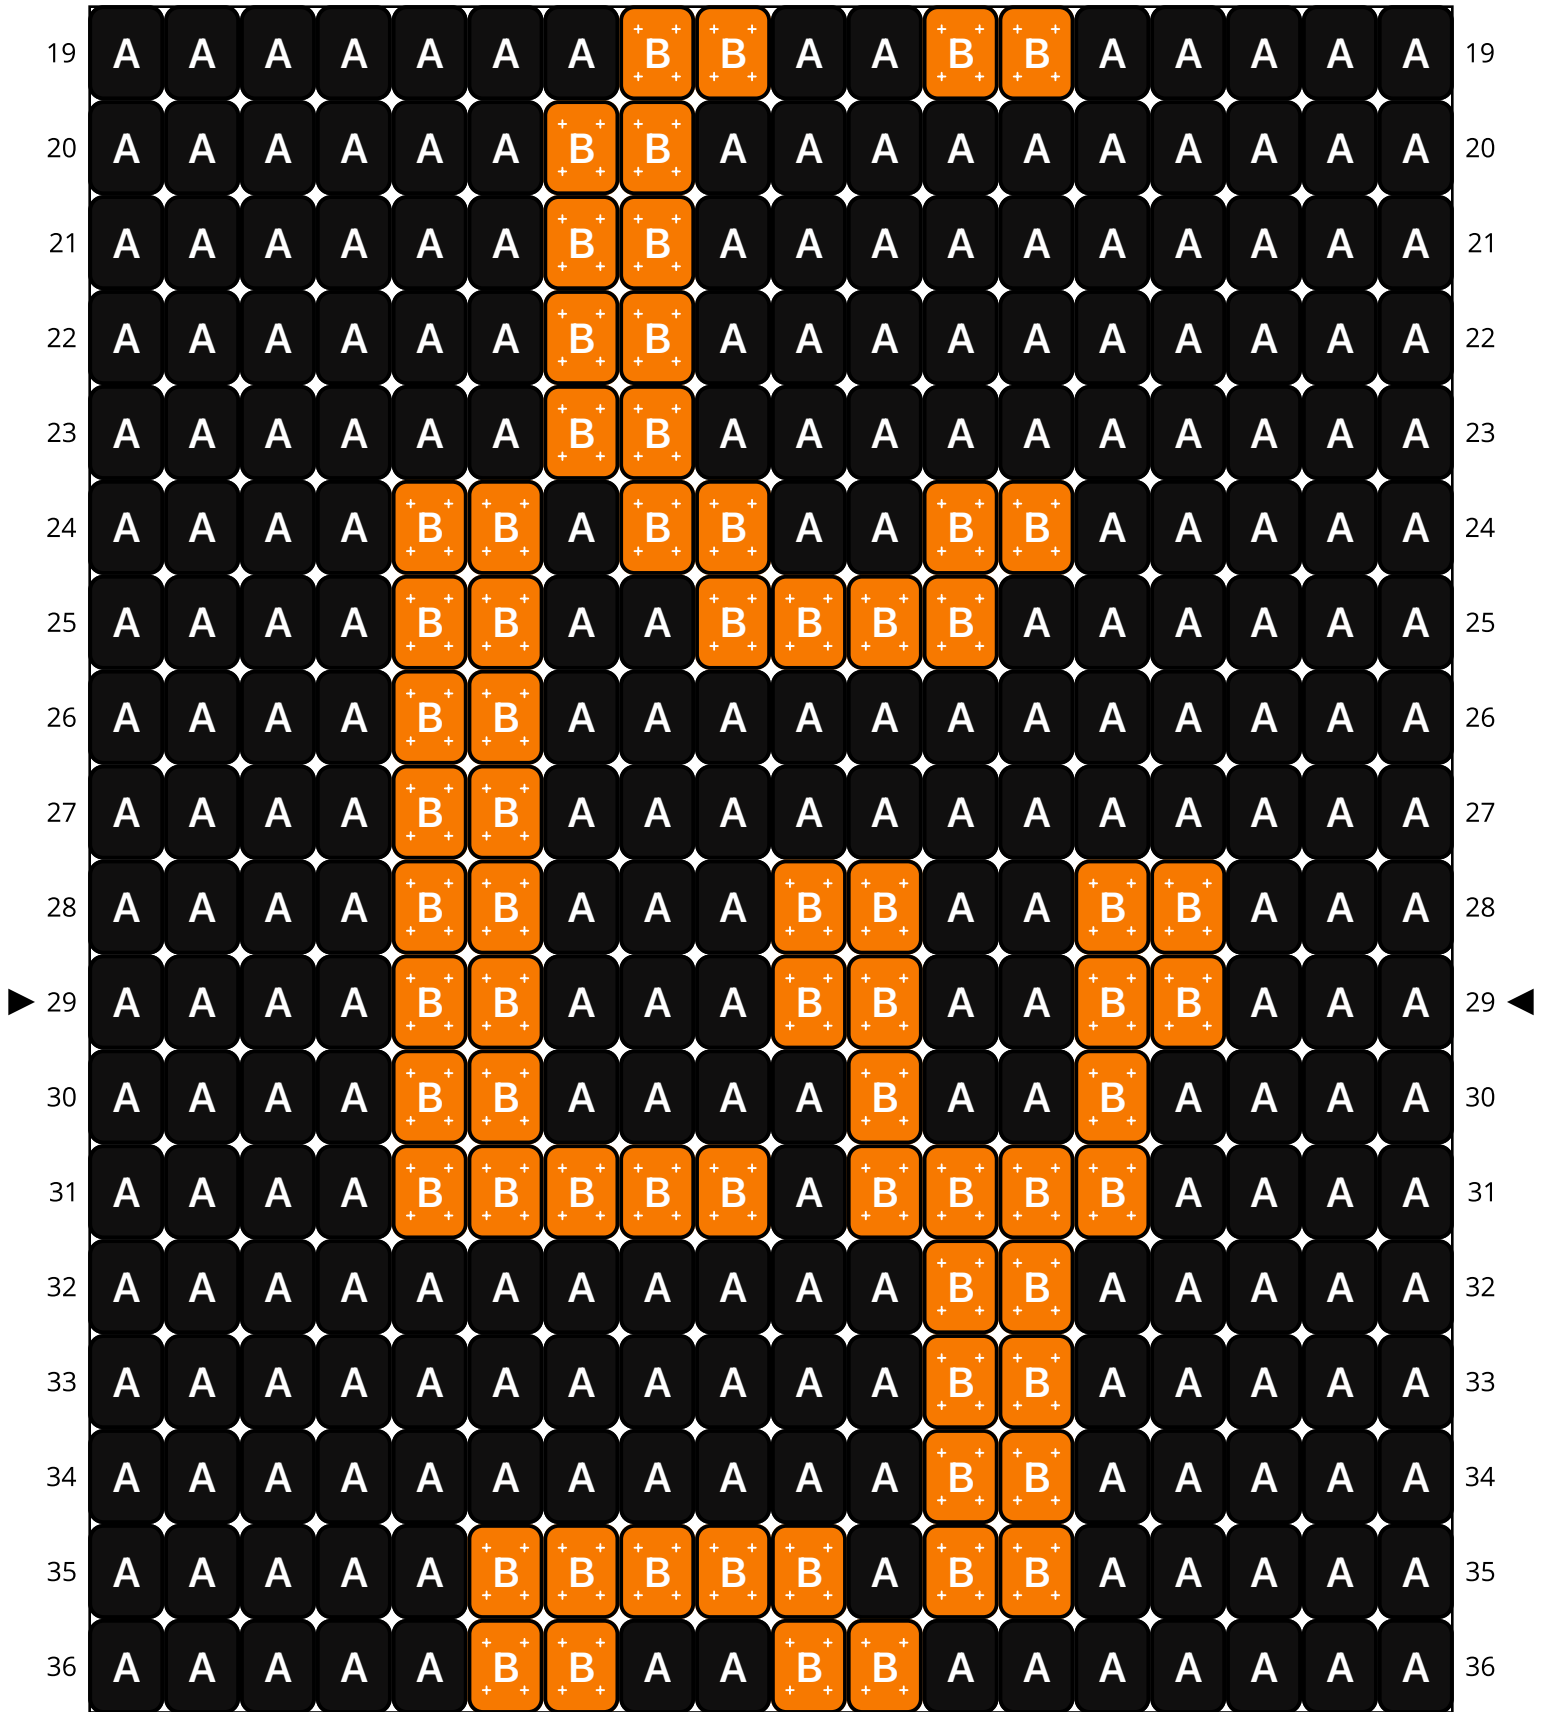

# Clyde

Type: Loom

Width: 18

Height: 56

Finished size: 0.9 x 3.7"

Total beads: 1,008

© The Pixel Zone

[thepixelzone.com](http://thepixelzone.com)

Loom Bead Pattern | Personal Use ONLY | NO Selling

## Word Chart

Starting bead: Top Left

Row 1 (R) (18)A

Row 2 (R) (6)A, (6)B, (6)A

Row 3 (R) (3)A, (12)B, (3)A

Row 4 (R) (2)A, (14)B, (2)A

Row 5 (R) (1)A, (3)B, (1)D, (3)C, (5)B, (1)D, (3)C, (1)A

Row 6 (R) (1)A, (3)B, (1)D, (3)C, (1)D, (3)B, (2)D, (3)C, (1)A

## Miyuki Delica 11/0 (DB)

DB10  
Black  
Count: 663

DB45  
Silver Lined Orange  
Count: 281

DB183  
Silver Lined Royal Blue  
Count: 18

DB200  
White  
Count: 46