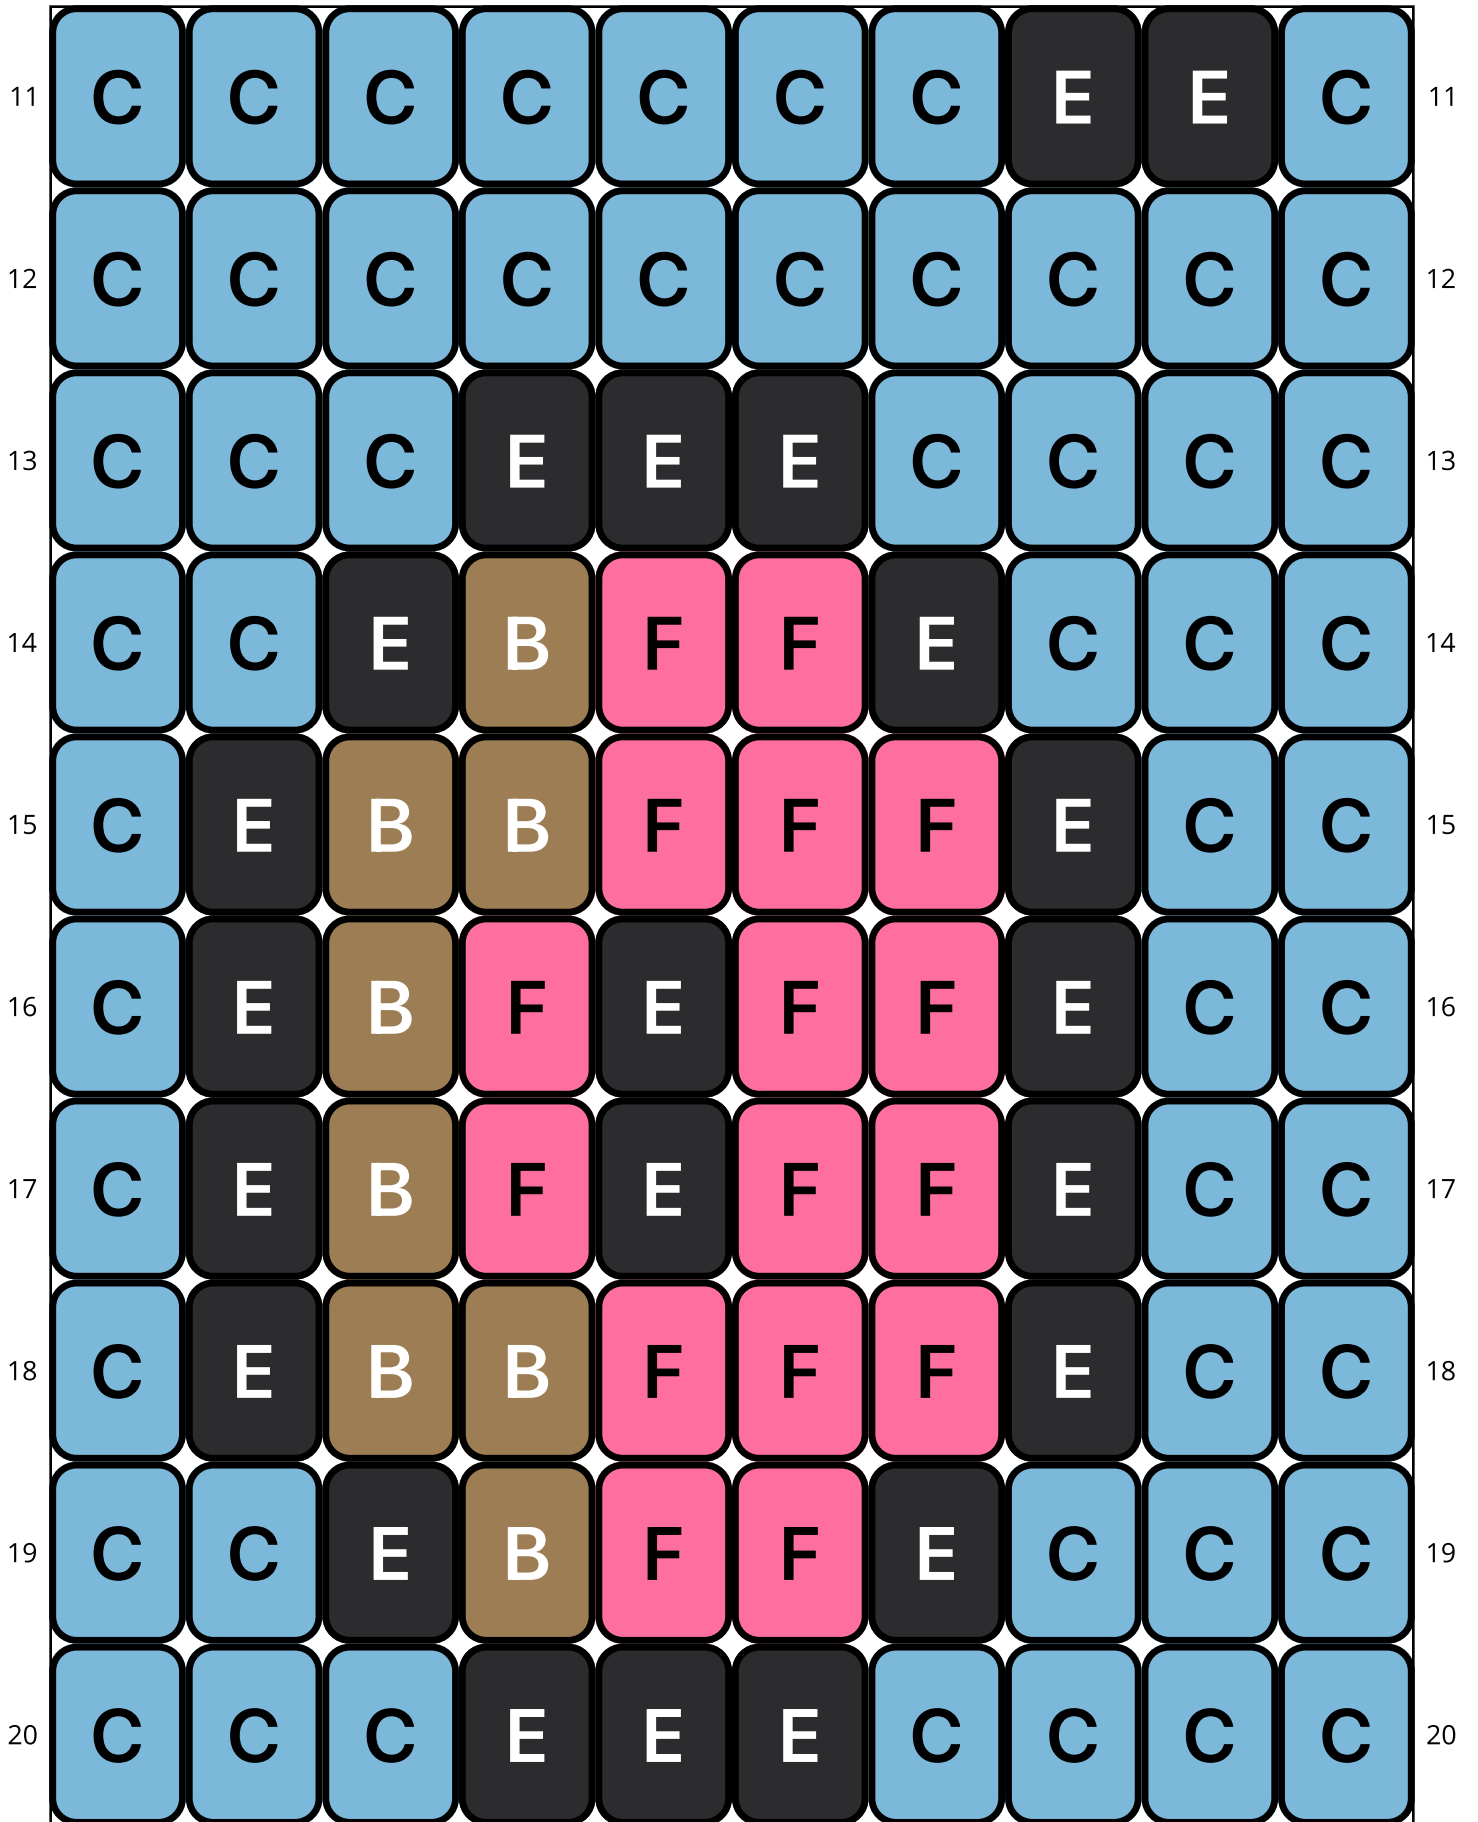

Coffee Do Not

Type: Loom

Width: 10

Height: 65

Finished size: 0.5 x 4.3"

Total beads: 650

© 2025 Just Bead It

Loom Bead Pattern | Personal Use ONLY

21	E	C	C	C	C	C	C	C	C	21	
22	A	E	C	C	C	C	C	E	E	E	22
23	B	E	C	C	C	C	E	B	F	F	23
24	B	D	E	C	C	E	B	B	F	F	24
25	B	E	D	E	C	E	B	F	E	F	25
26	B	E	E	C	C	E	B	F	E	F	26
27	A	E	C	C	C	E	B	B	F	F	27
28	E	C	C	C	C	C	E	B	F	F	28
29	E	C	C	C	C	C	C	E	E	E	29
30	C	C	C	C	C	C	C	C	C	C	30