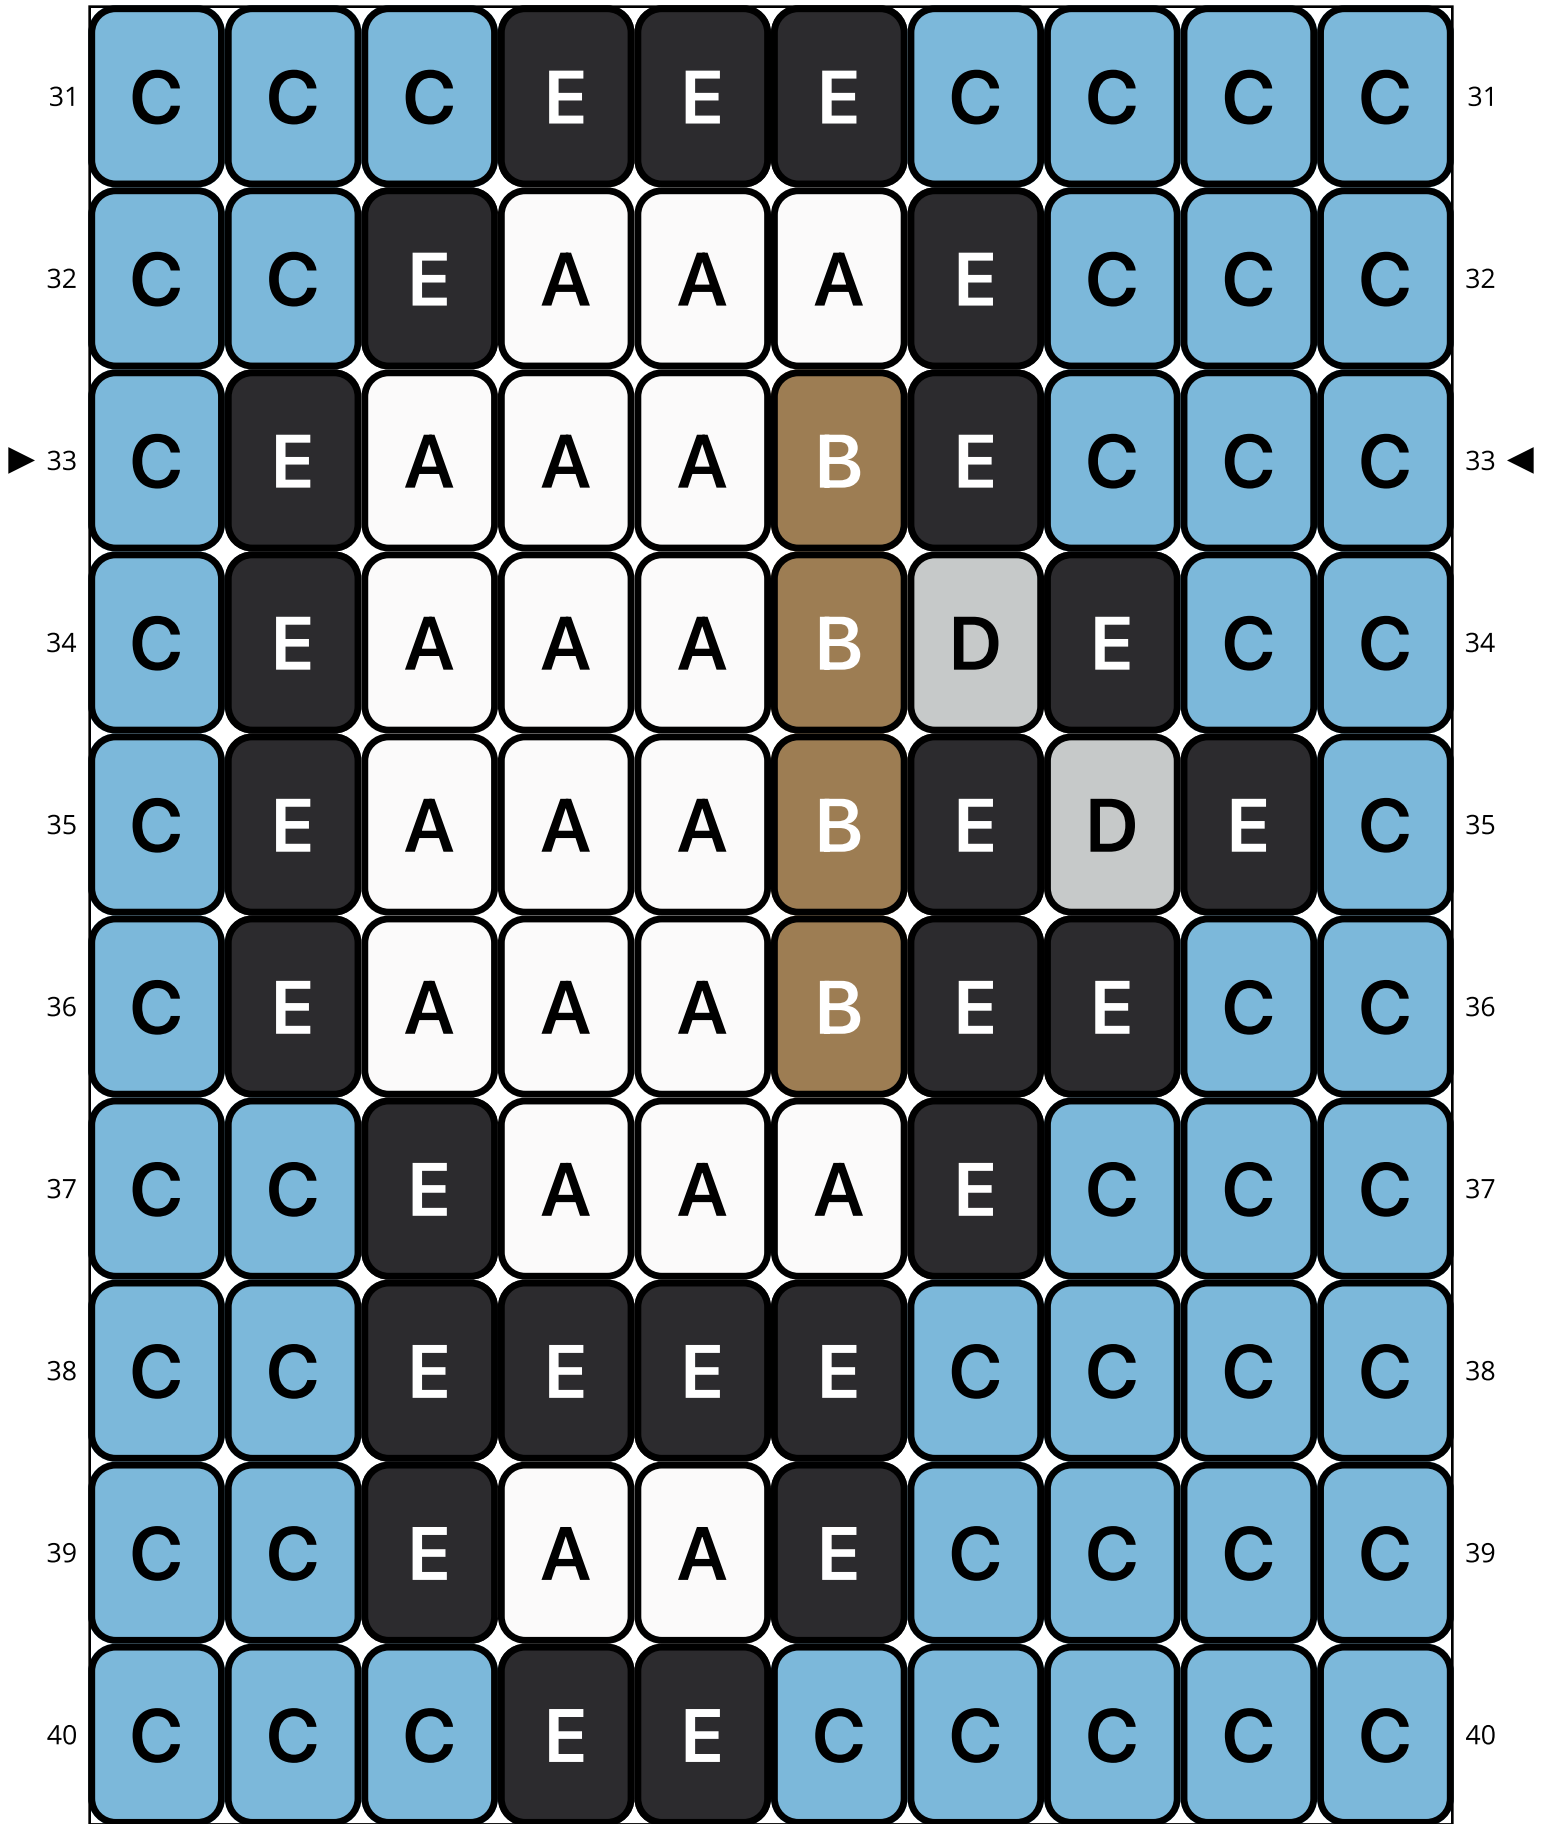

Coffee Do Not

Type: Loom

Width: 10

Height: 65

Finished size: 0.5 x 4.3"

Total beads: 650

© 2025 Just Bead It

Loom Bead Pattern | Personal Use ONLY

21	E	C	C	C	C	C	C	C	C	21	
22	A	E	C	C	C	C	C	E	E	E	22
23	B	E	C	C	C	C	E	B	F	F	23
24	B	D	E	C	C	E	B	B	F	F	24
25	B	E	D	E	C	E	B	F	E	F	25
26	B	E	E	C	C	E	B	F	E	F	26
27	A	E	C	C	C	E	B	B	F	F	27
28	E	C	C	C	C	C	E	B	F	F	28
29	E	C	C	C	C	C	C	E	E	E	29
30	C	C	C	C	C	C	C	C	C	C	30