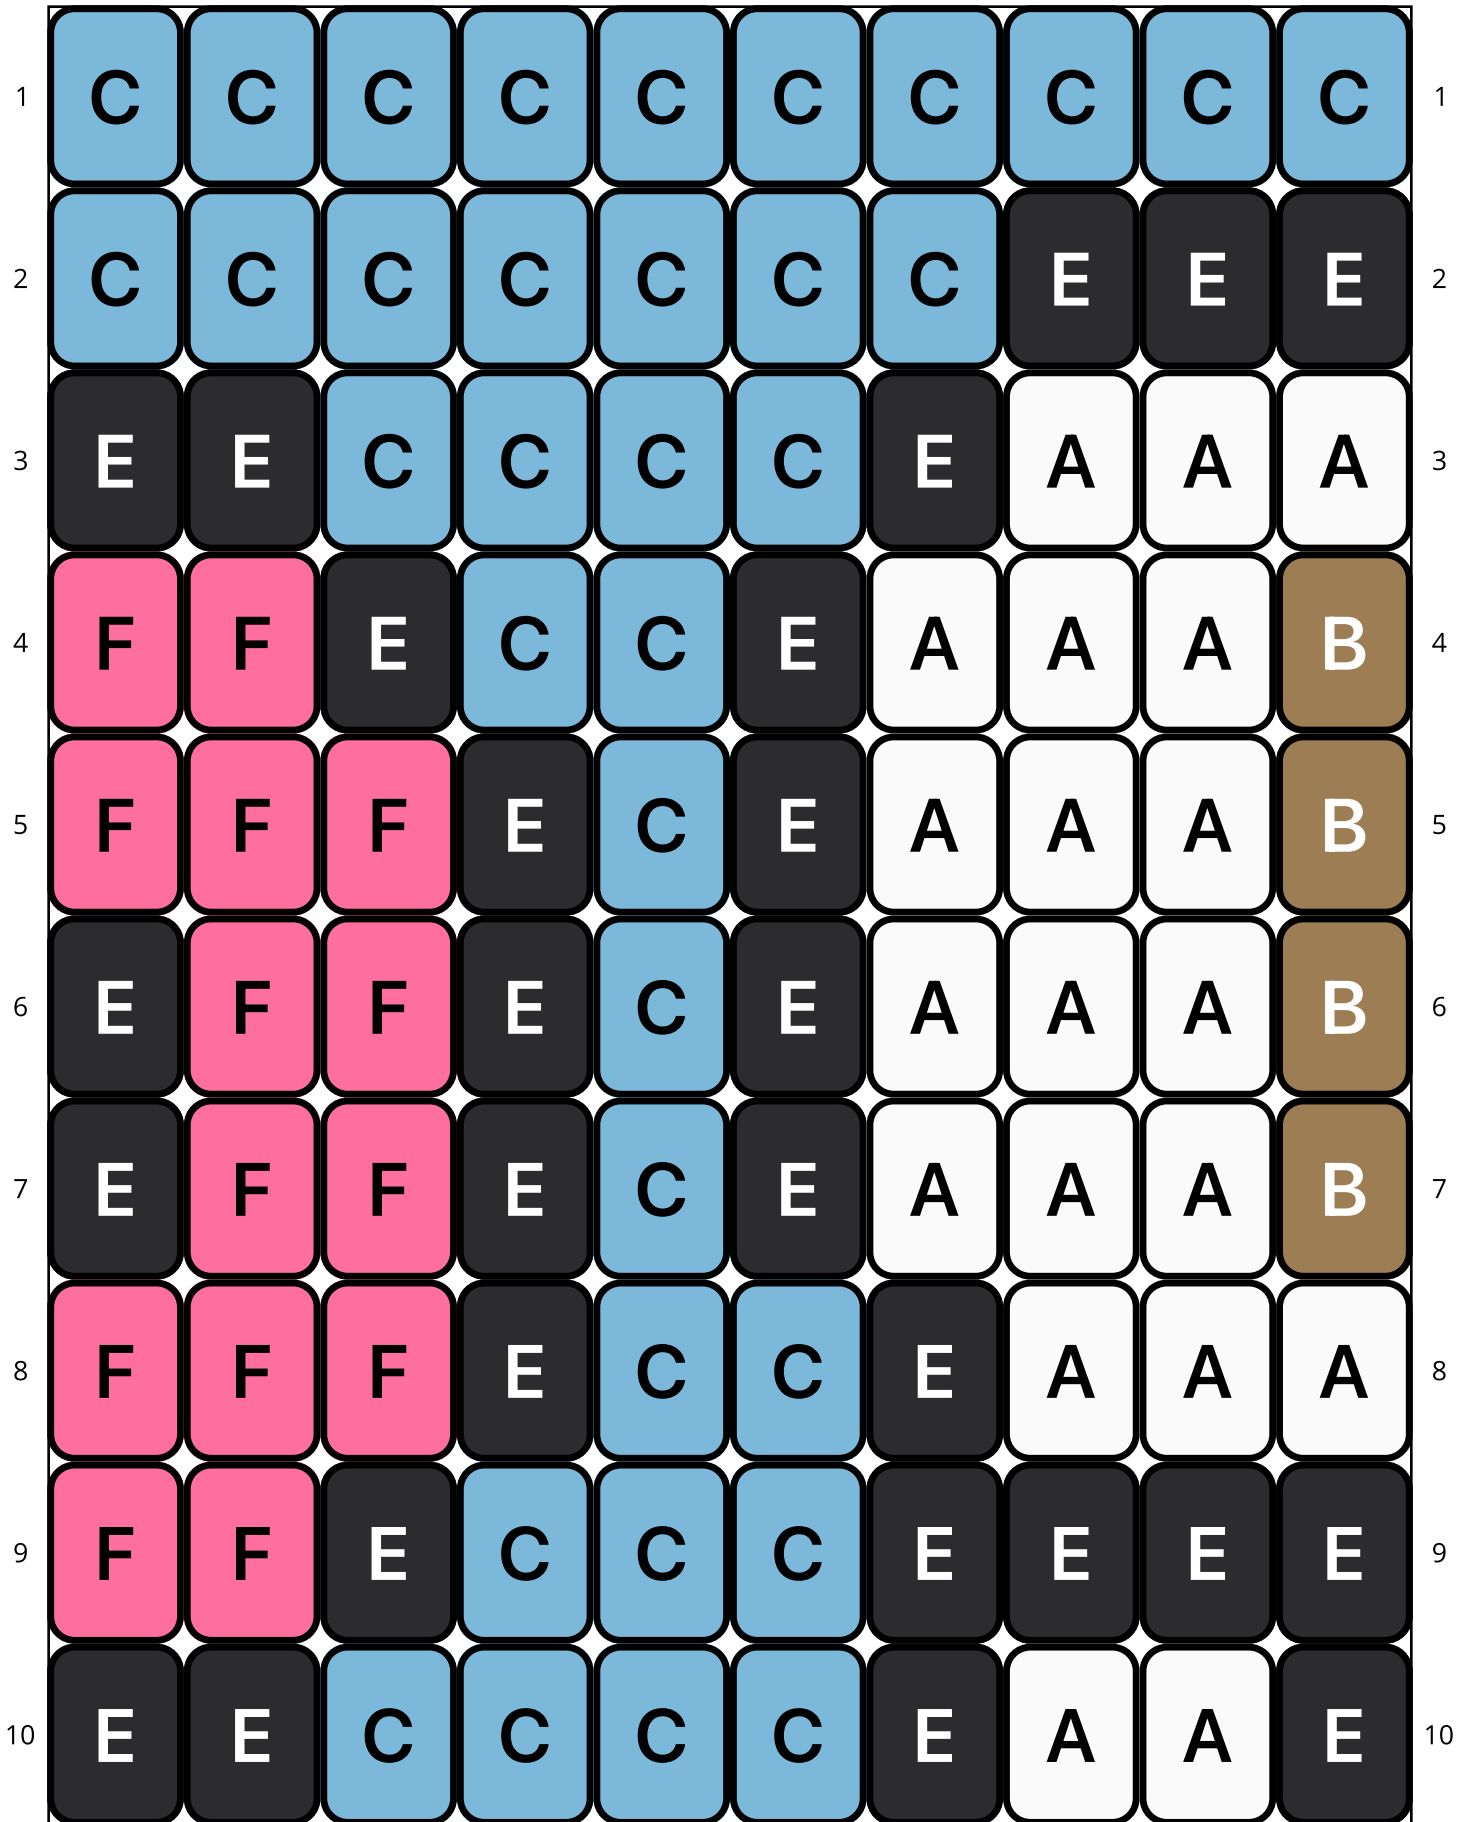

Coffee Do Not

Type: Loom

Width: 10

Height: 65

Finished size: 0.5 x 4.3"

Total beads: 650

© 2025 Just Bead It

Loom Bead Pattern | Personal Use ONLY

21	E	C	C	C	C	C	C	C	C	21	
22	A	E	C	C	C	C	C	E	E	E	22
23	B	E	C	C	C	C	E	B	F	F	23
24	B	D	E	C	C	E	B	B	F	F	24
25	B	E	D	E	C	E	B	F	E	F	25
26	B	E	E	C	C	E	B	F	E	F	26
27	A	E	C	C	C	E	B	B	F	F	27
28	E	C	C	C	C	C	E	B	F	F	28
29	E	C	C	C	C	C	C	E	E	E	29
30	C	C	C	C	C	C	C	C	C	C	30