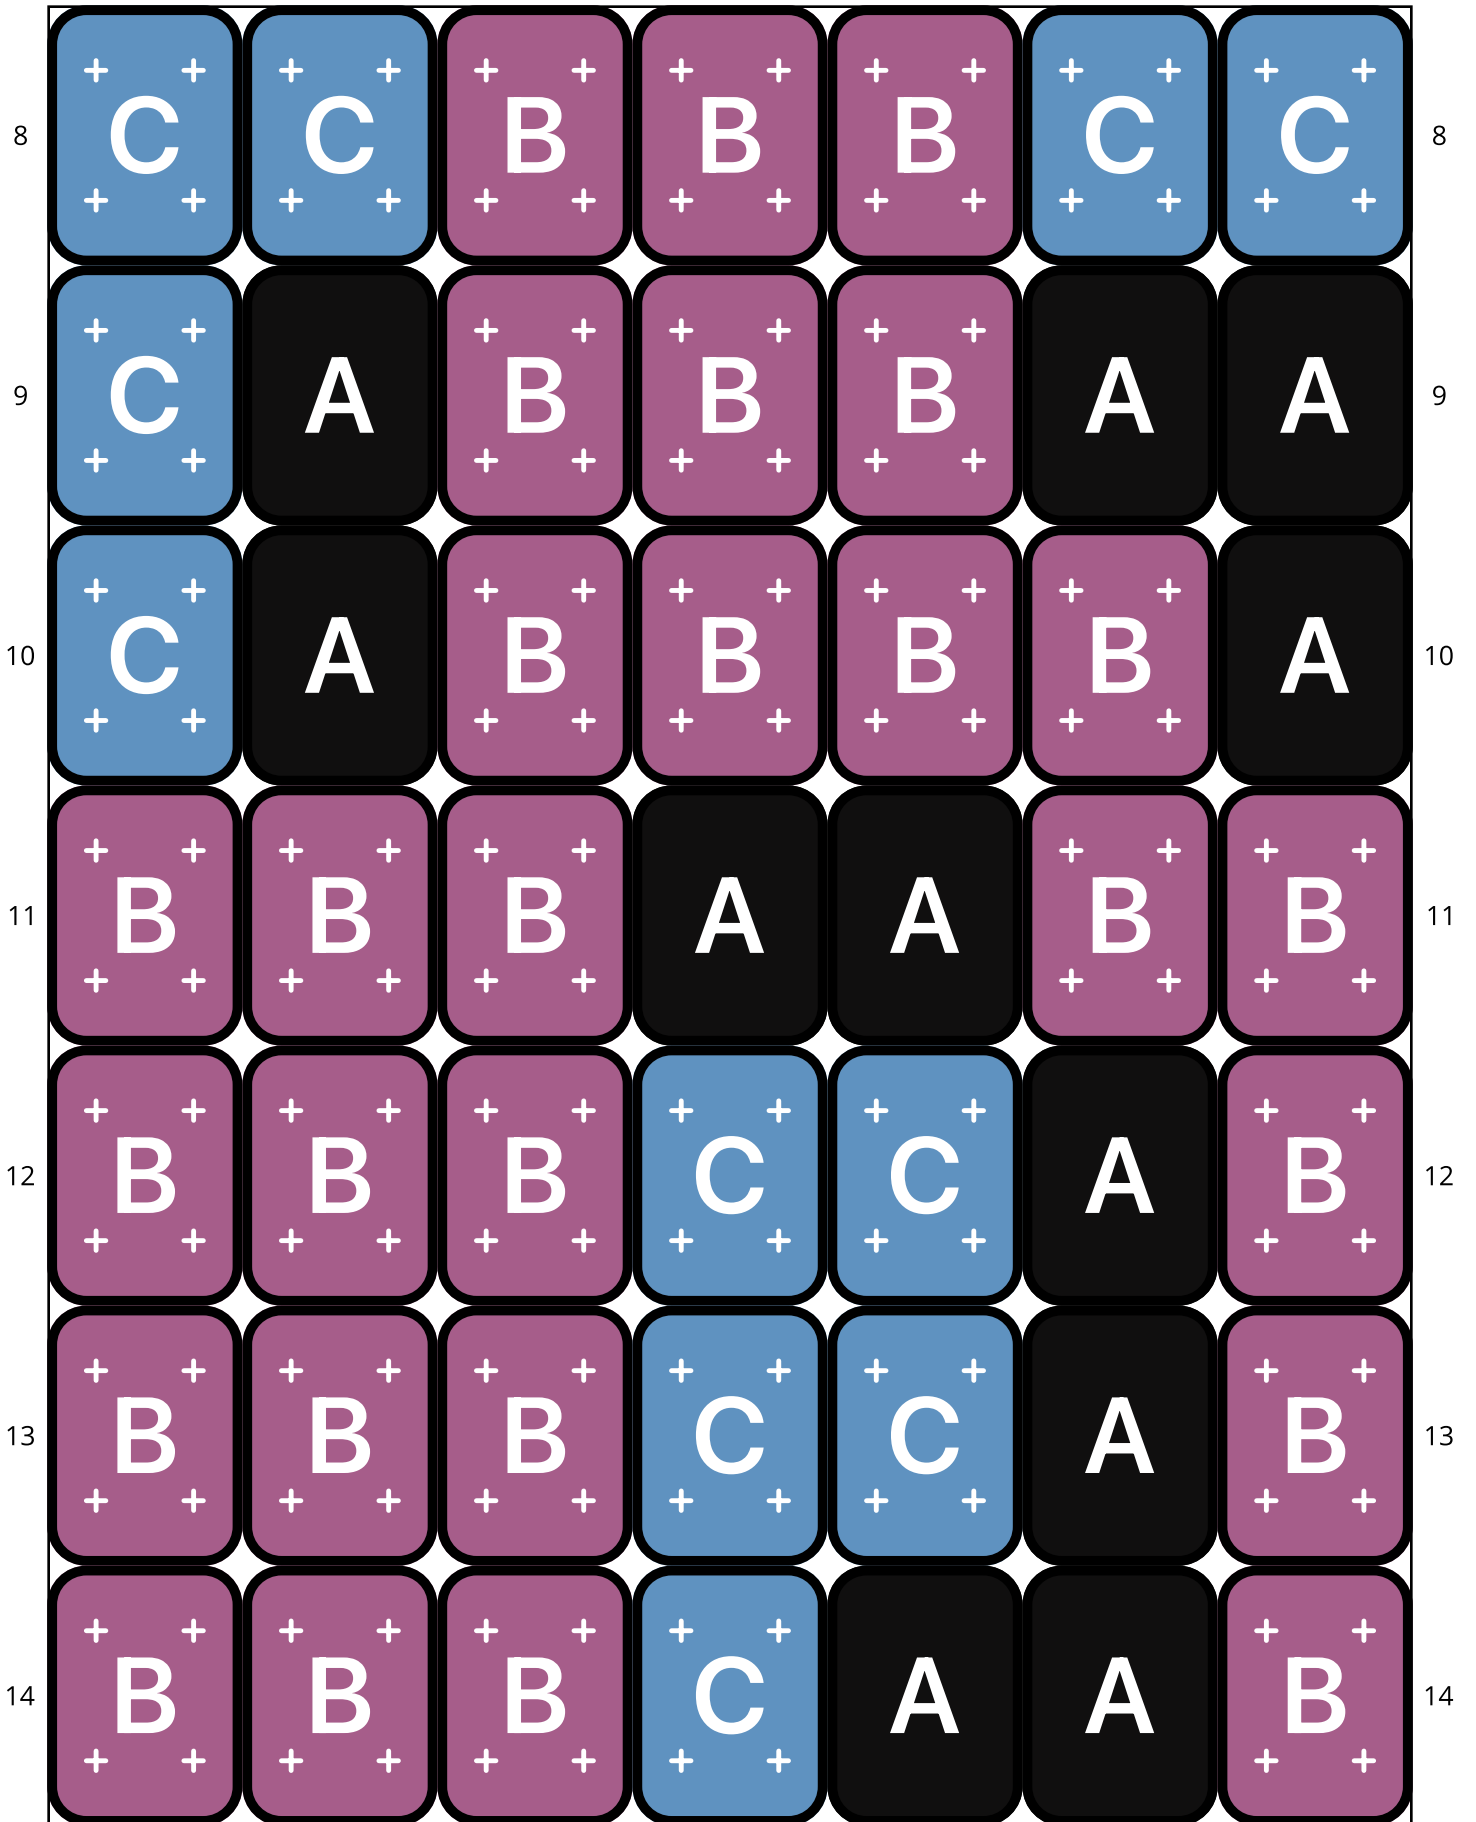

Cotton Candy Cheetah

Type: Loom

Width: 7

Height: 60

Finished size: 0.3 x 4.0"

Total beads: 420

© 2024 Just Bead It

Loom Bead Pattern | Personal Use ONLY

29	A	A	B	C	A	A	B	29
30	C	A	B	C	C	A	A	30
▶ 31	B	B	B	C	C	A	A	31 ◀
32	A	B	B	A	A	A	B	32
33	C	A	B	B	B	B	B	33
34	C	A	B	A	A	A	B	34
35	C	B	B	A	C	C	A	35

Word Chart

Starting bead: Top Right

Row 1 (L) (3)B, (1)A, (3)B

Row 2 (L) (1)B, (1)A, (2)C, (1)A, (2)B

Row 3 (L) (1)B, (1)A, (2)C, (1)A, (2)B

Row 4 (L) (1)B, (1)A, (2)C, (1)A, (2)B

Row 5 (L) (2)B, (2)A, (3)B

Row 6 (L) (7)B

Row 7 (L) (1)A, (1)C, (4)B, (1)A

Row 8 (L) (2)C, (3)B, (2)C

Row 9 (L) (2)A, (3)B, (1)A, (1)C

Row 10 (L) (1)A, (4)B, (1)A, (1)C

Row 11 (L) (2)B, (2)A, (3)B

Row 12 (L) (1)B, (1)A, (2)C, (3)B

Row 13 (L) (1)B, (1)A, (2)C, (3)B

Row 14 (L) (1)B, (2)A, (1)C, (3)B

Row 15 (L) (2)A, (2)C, (3)B