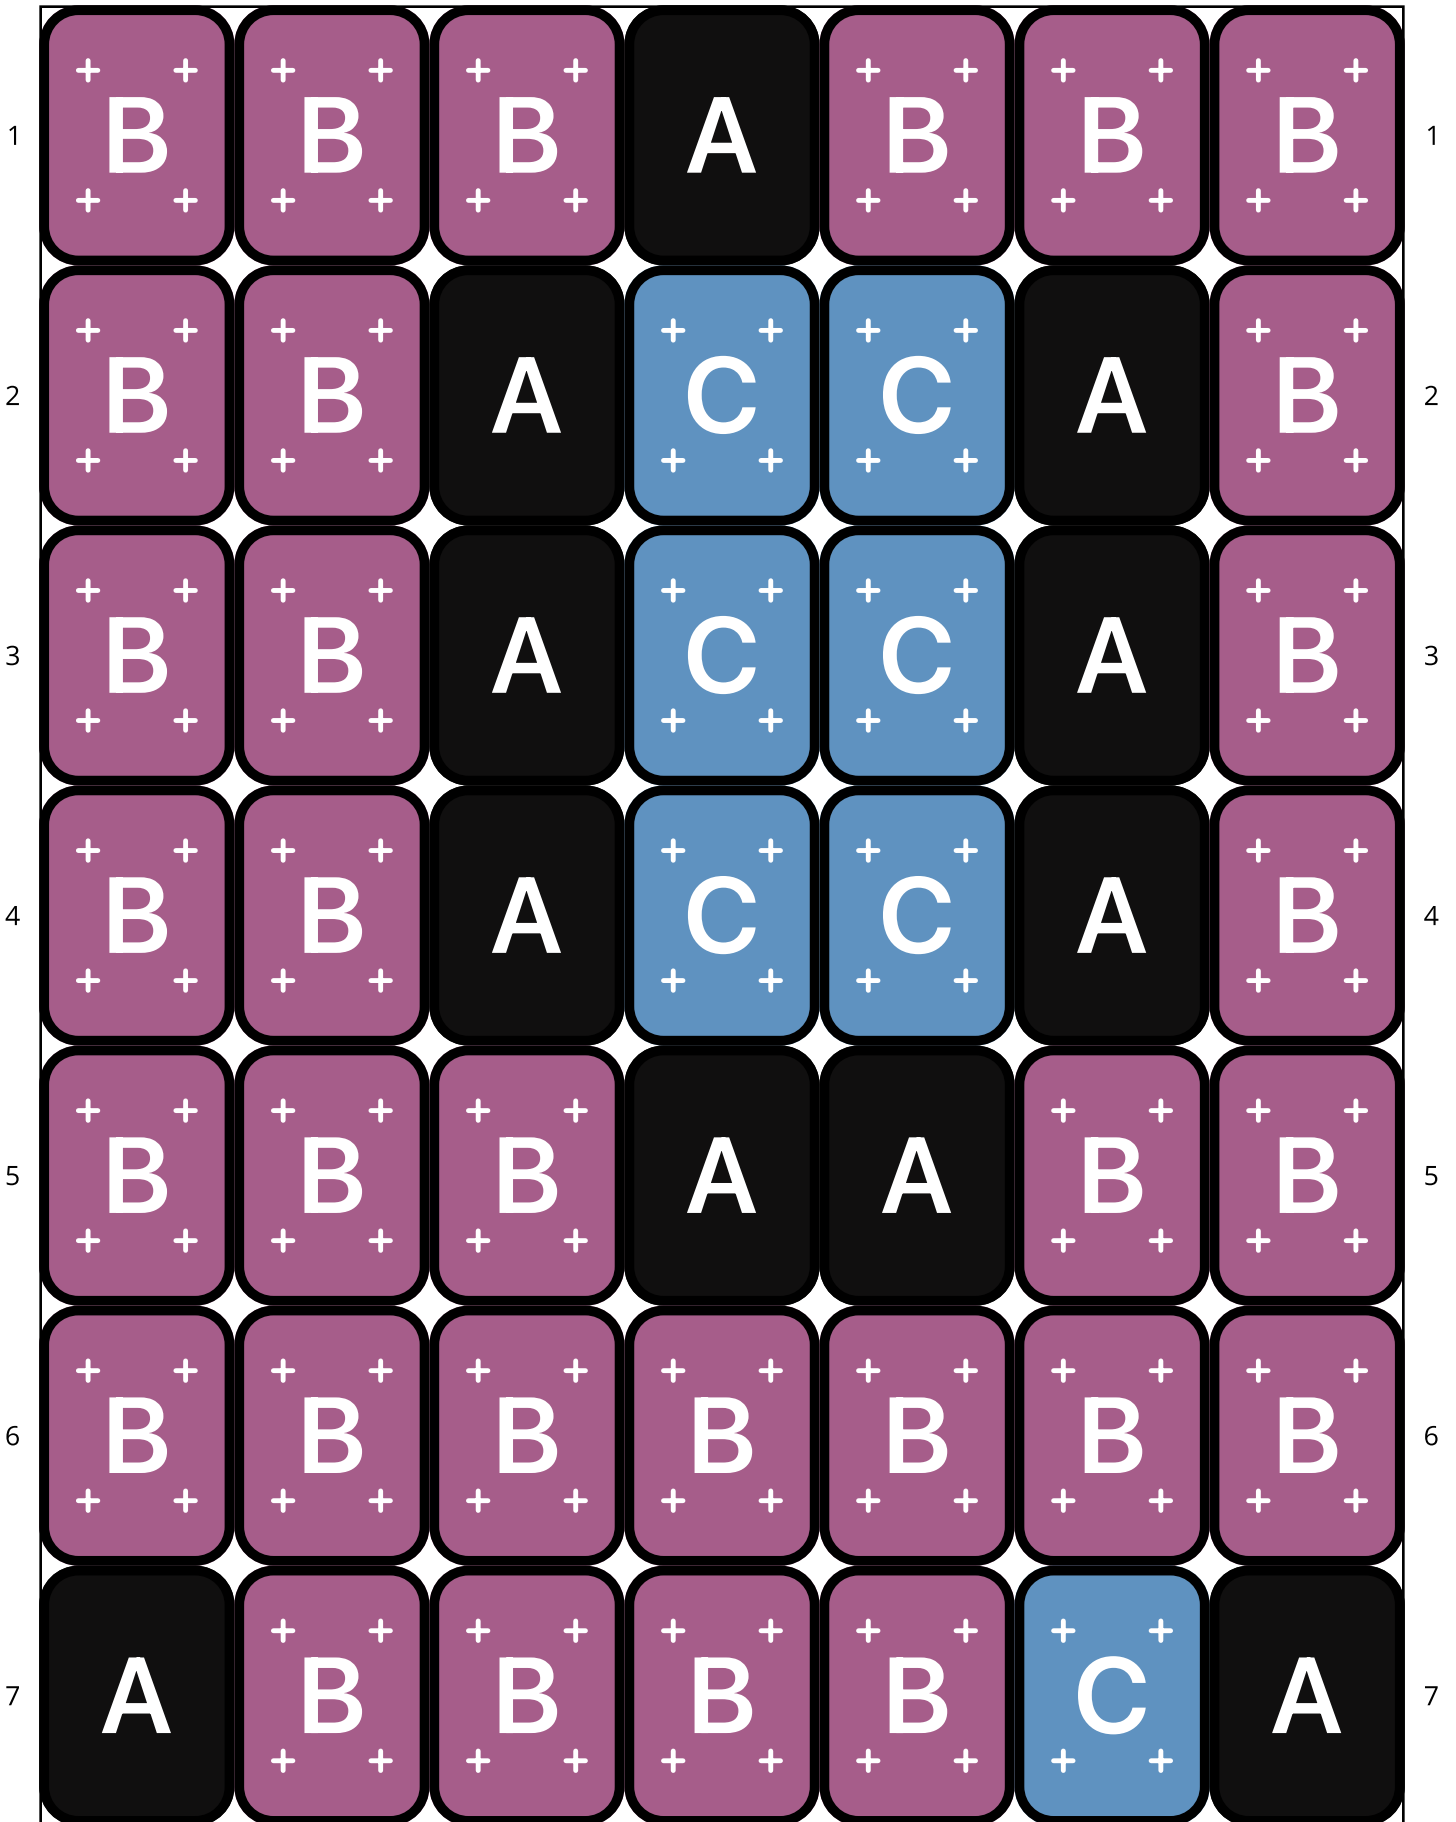

Cotton Candy Cheetah

Type: Loom

Width: 7

Height: 60

Finished size: 0.3 x 4.0"

Total beads: 420

© 2024 Just Bead It

Loom Bead Pattern | Personal Use ONLY

29	A	A	B	C	A	A	B	29
30	C	A	B	C	C	A	A	30
▶ 31	B	B	B	C	C	A	A	31 ◀
32	A	B	B	A	A	A	B	32
33	C	A	B	B	B	B	B	33
34	C	A	B	A	A	A	B	34
35	C	B	B	A	C	C	A	35

Word Chart

Starting bead: Top Right

Row 1 (L) (3)B, (1)A, (3)B

Row 2 (L) (1)B, (1)A, (2)C, (1)A, (2)B

Row 3 (L) (1)B, (1)A, (2)C, (1)A, (2)B

Row 4 (L) (1)B, (1)A, (2)C, (1)A, (2)B

Row 5 (L) (2)B, (2)A, (3)B

Row 6 (L) (7)B

Row 7 (L) (1)A, (1)C, (4)B, (1)A

Row 8 (L) (2)C, (3)B, (2)C

Row 9 (L) (2)A, (3)B, (1)A, (1)C

Row 10 (L) (1)A, (4)B, (1)A, (1)C

Row 11 (L) (2)B, (2)A, (3)B

Row 12 (L) (1)B, (1)A, (2)C, (3)B

Row 13 (L) (1)B, (1)A, (2)C, (3)B

Row 14 (L) (1)B, (2)A, (1)C, (3)B

Row 15 (L) (2)A, (2)C, (3)B