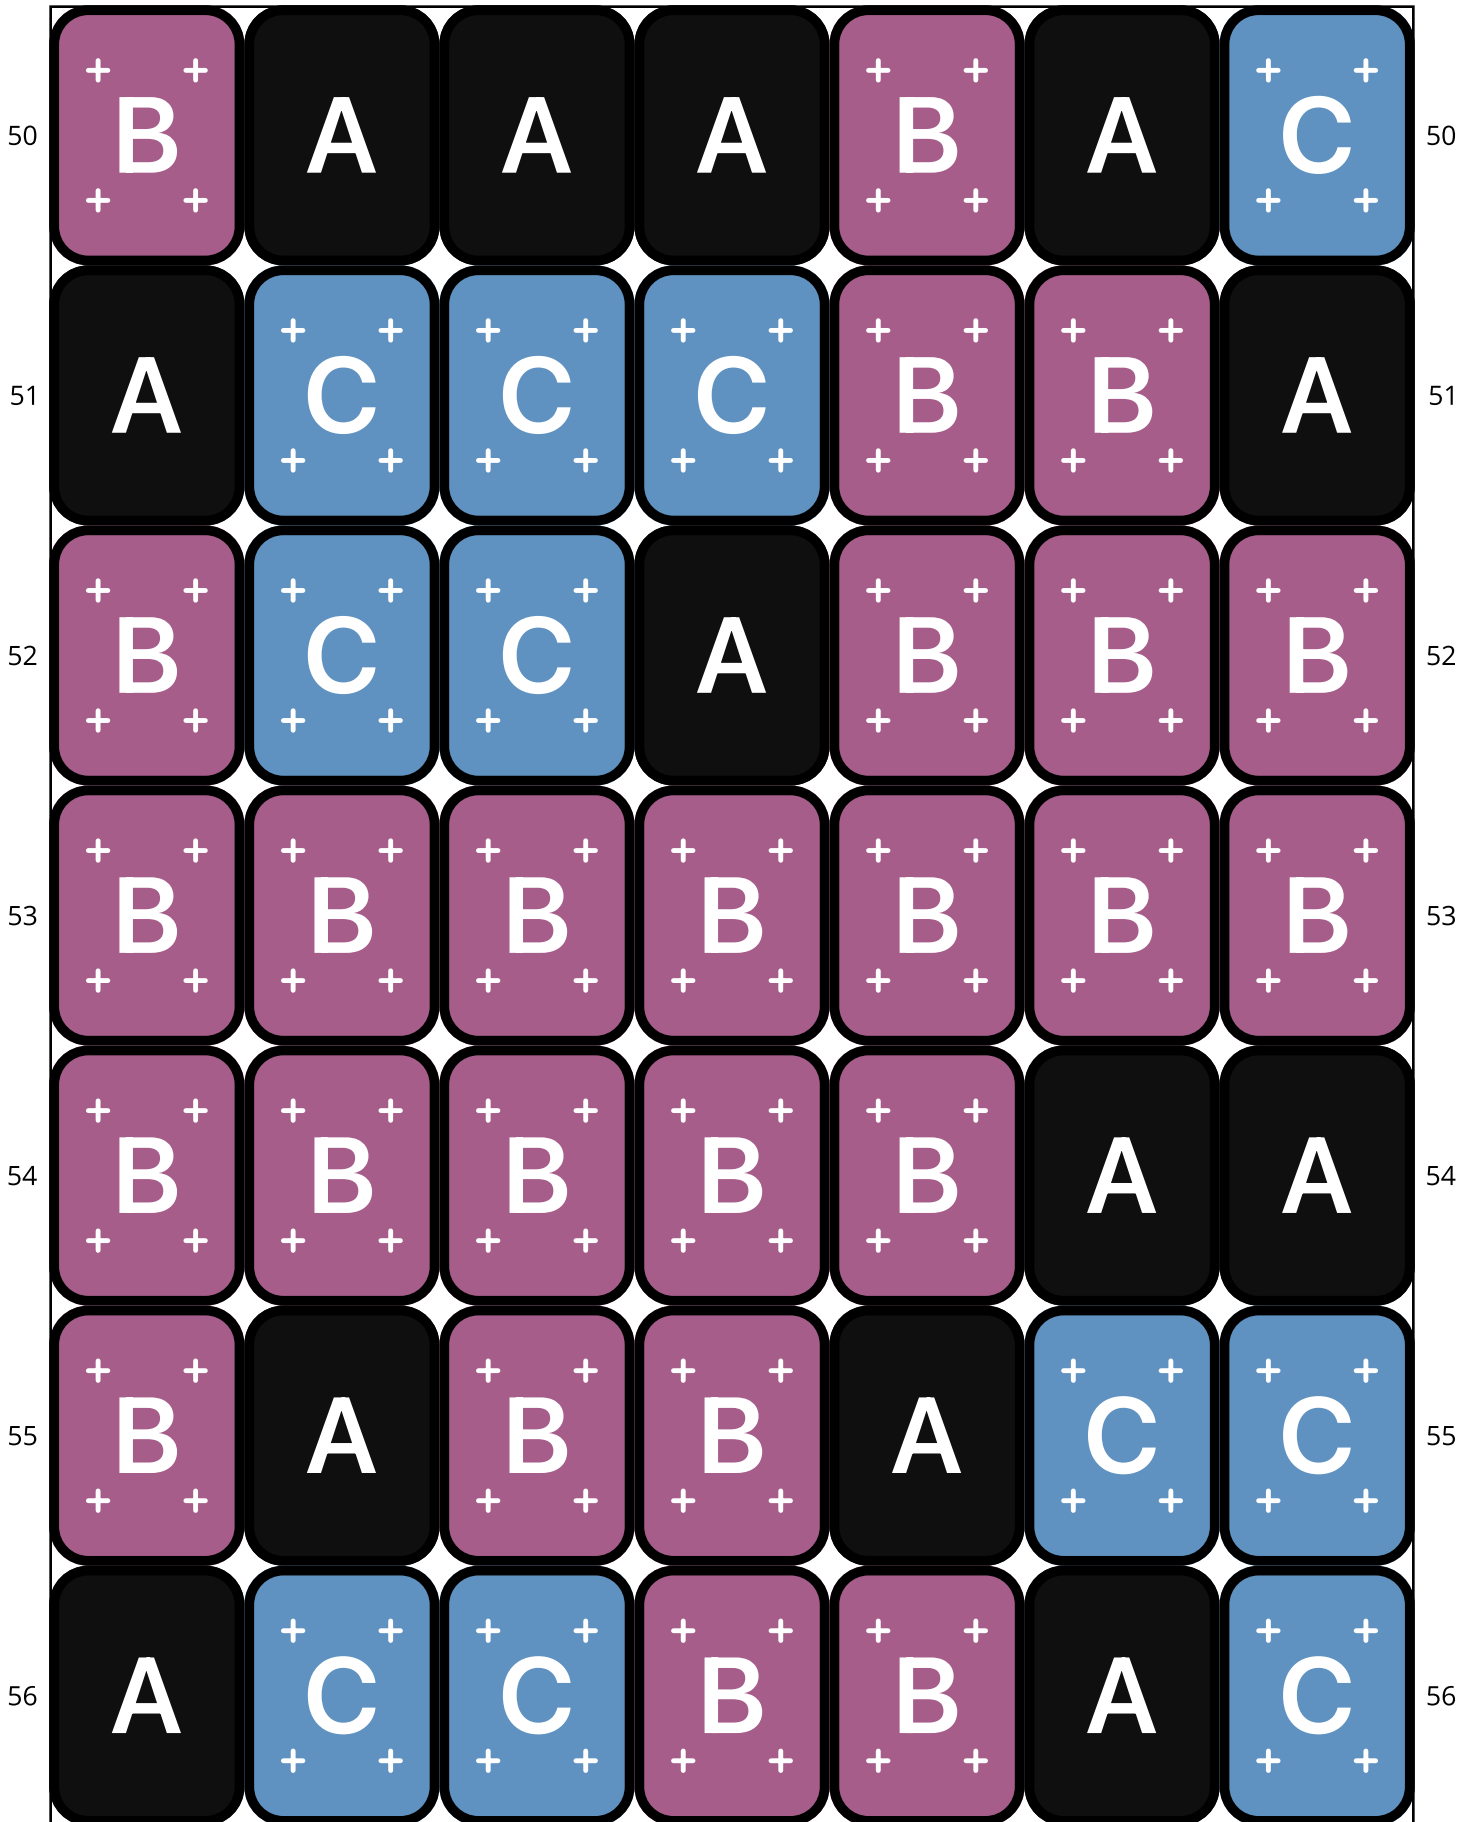

Cotton Candy Cheetah

Type: Loom

Width: 7

Height: 60

Finished size: 0.3 x 4.0"

Total beads: 420

© 2024 Just Bead It

Loom Bead Pattern | Personal Use ONLY

29	A	A	B	C	A	A	B	29
30	C	A	B	C	C	A	A	30
▶ 31	B	B	B	C	C	A	A	31 ◀
32	A	B	B	A	A	A	B	32
33	C	A	B	B	B	B	B	33
34	C	A	B	A	A	A	B	34
35	C	B	B	A	C	C	A	35

Word Chart

Starting bead: Top Right

Row 1 (L) (3)B, (1)A, (3)B

Row 2 (L) (1)B, (1)A, (2)C, (1)A, (2)B

Row 3 (L) (1)B, (1)A, (2)C, (1)A, (2)B

Row 4 (L) (1)B, (1)A, (2)C, (1)A, (2)B

Row 5 (L) (2)B, (2)A, (3)B

Row 6 (L) (7)B

Row 7 (L) (1)A, (1)C, (4)B, (1)A

Row 8 (L) (2)C, (3)B, (2)C

Row 9 (L) (2)A, (3)B, (1)A, (1)C

Row 10 (L) (1)A, (4)B, (1)A, (1)C

Row 11 (L) (2)B, (2)A, (3)B

Row 12 (L) (1)B, (1)A, (2)C, (3)B

Row 13 (L) (1)B, (1)A, (2)C, (3)B

Row 14 (L) (1)B, (2)A, (1)C, (3)B

Row 15 (L) (2)A, (2)C, (3)B