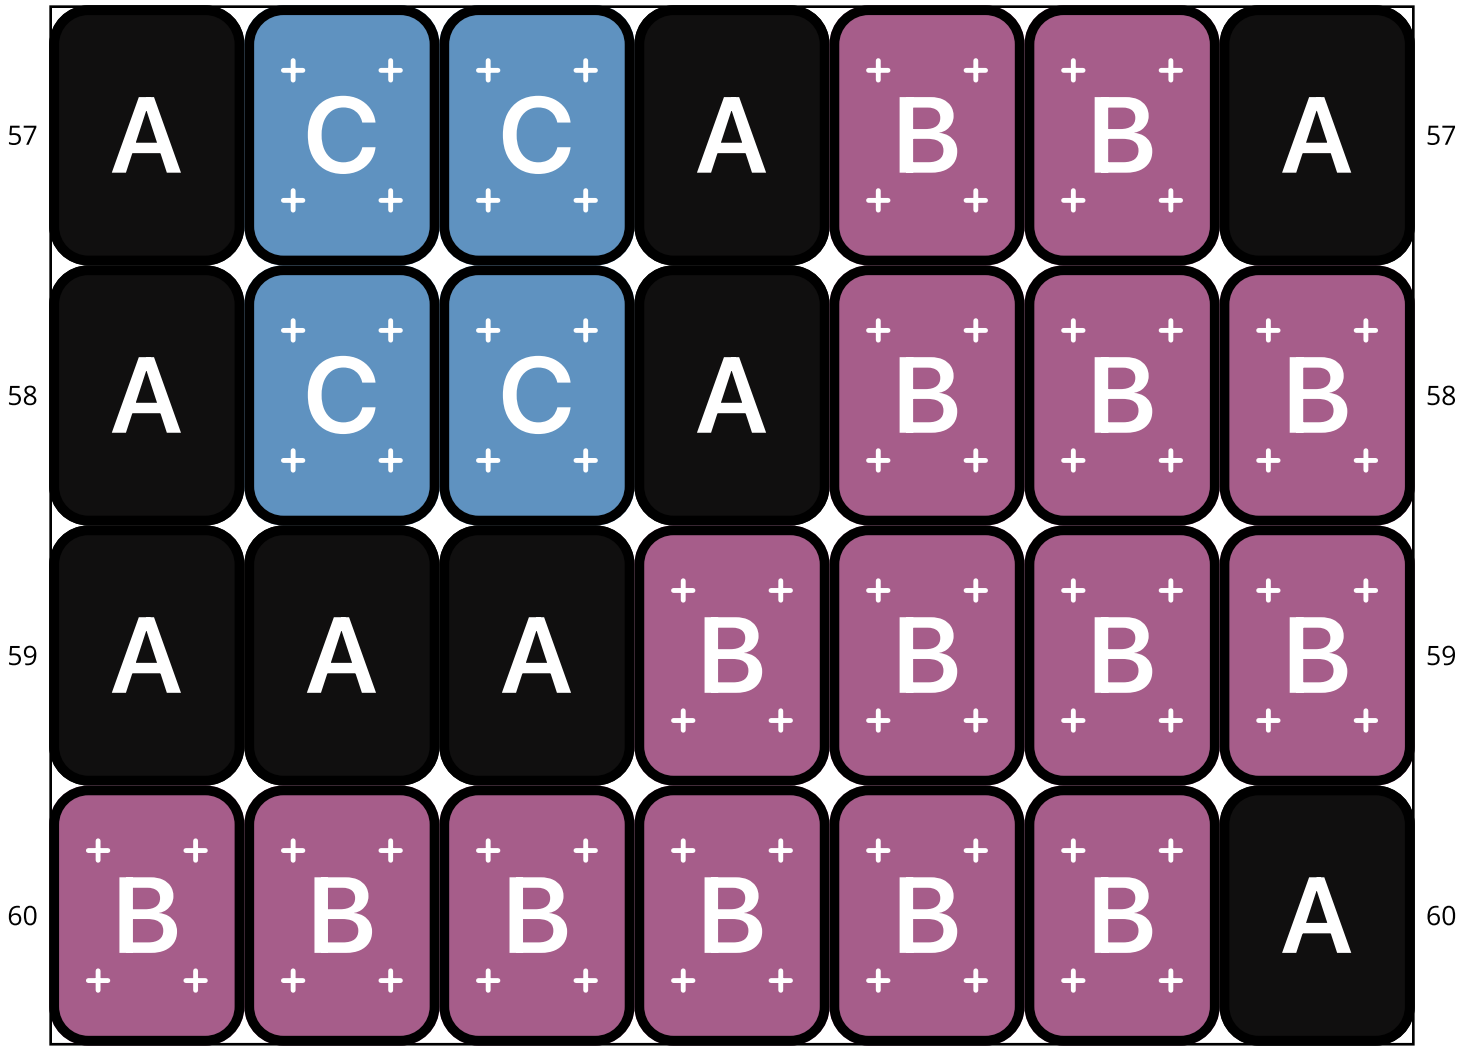

Cotton Candy Cheetah

Type: Loom

Width: 7

Height: 60

Finished size: 0.3 x 4.0"

Total beads: 420

© 2024 Just Bead It

Loom Bead Pattern | Personal Use ONLY

29	A	A	B	C	A	A	B	29
30	C	A	B	C	C	A	A	30
▶ 31	B	B	B	C	C	A	A	31 ◀
32	A	B	B	A	A	A	B	32
33	C	A	B	B	B	B	B	33
34	C	A	B	A	A	A	B	34
35	C	B	B	A	C	C	A	35

Word Chart

Starting bead: Top Right

Row 1 (L) (3)B, (1)A, (3)B

Row 2 (L) (1)B, (1)A, (2)C, (1)A, (2)B

Row 3 (L) (1)B, (1)A, (2)C, (1)A, (2)B

Row 4 (L) (1)B, (1)A, (2)C, (1)A, (2)B

Row 5 (L) (2)B, (2)A, (3)B

Row 6 (L) (7)B

Row 7 (L) (1)A, (1)C, (4)B, (1)A

Row 8 (L) (2)C, (3)B, (2)C

Row 9 (L) (2)A, (3)B, (1)A, (1)C

Row 10 (L) (1)A, (4)B, (1)A, (1)C

Row 11 (L) (2)B, (2)A, (3)B

Row 12 (L) (1)B, (1)A, (2)C, (3)B

Row 13 (L) (1)B, (1)A, (2)C, (3)B

Row 14 (L) (1)B, (2)A, (1)C, (3)B

Row 15 (L) (2)A, (2)C, (3)B