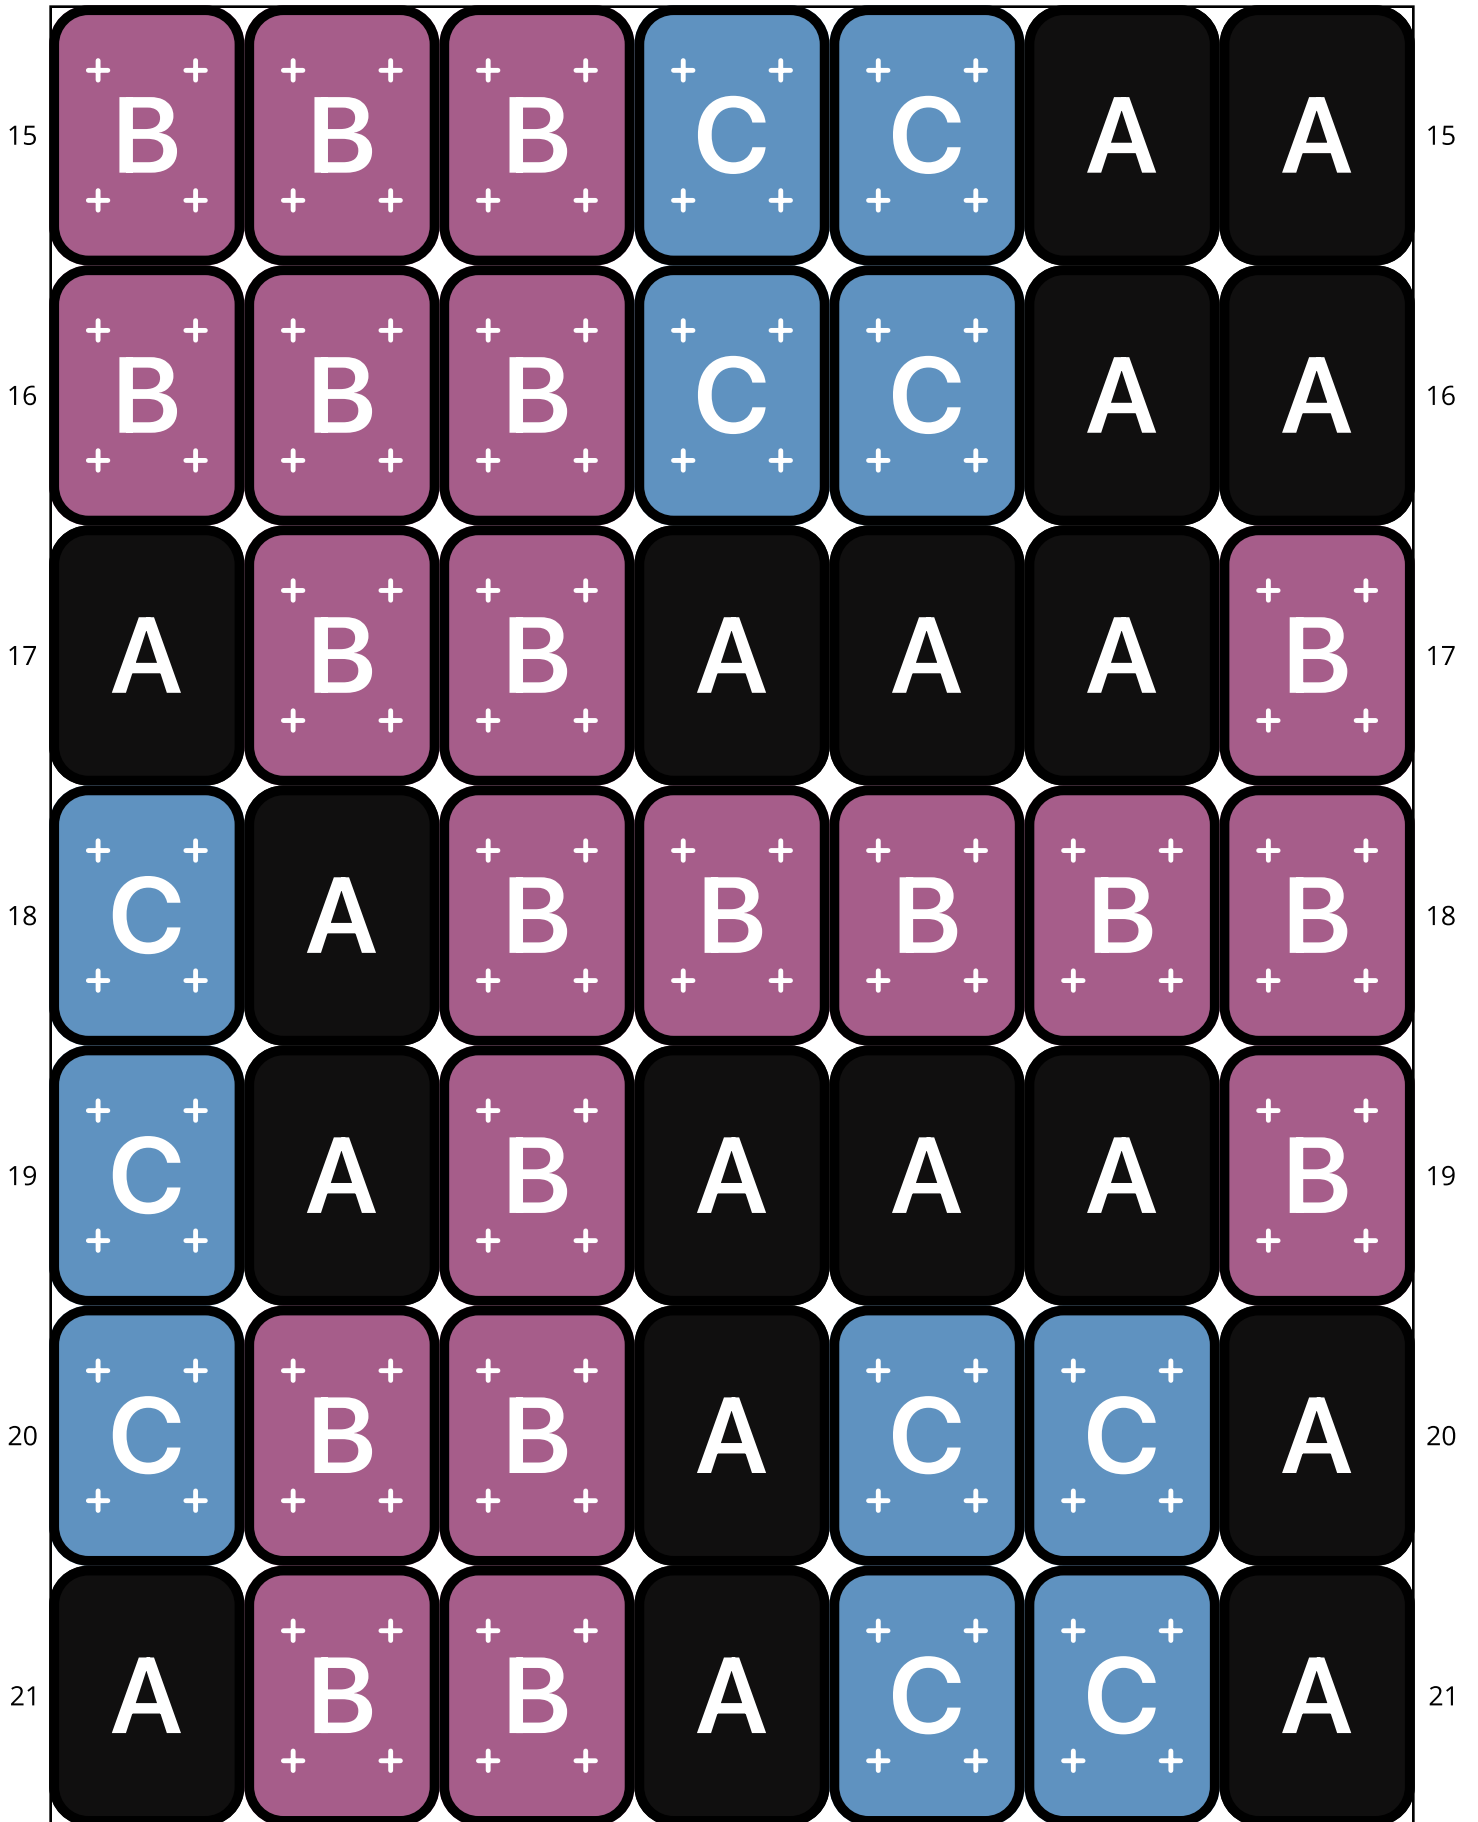

Cotton Candy Cheetah

Type: Loom

Width: 7

Height: 60

Finished size: 0.3 x 4.0"

Total beads: 420

© 2024 Just Bead It

Loom Bead Pattern | Personal Use ONLY

29	A	A	B	C	A	A	B	29
30	C	A	B	C	C	A	A	30
▶ 31	B	B	B	C	C	A	A	31 ◀
32	A	B	B	A	A	A	B	32
33	C	A	B	B	B	B	B	33
34	C	A	B	A	A	A	B	34
35	C	B	B	A	C	C	A	35

Word Chart

Starting bead: Top Right

Row 1 (L) (3)B, (1)A, (3)B

Row 2 (L) (1)B, (1)A, (2)C, (1)A, (2)B

Row 3 (L) (1)B, (1)A, (2)C, (1)A, (2)B

Row 4 (L) (1)B, (1)A, (2)C, (1)A, (2)B

Row 5 (L) (2)B, (2)A, (3)B

Row 6 (L) (7)B

Row 7 (L) (1)A, (1)C, (4)B, (1)A

Row 8 (L) (2)C, (3)B, (2)C

Row 9 (L) (2)A, (3)B, (1)A, (1)C

Row 10 (L) (1)A, (4)B, (1)A, (1)C

Row 11 (L) (2)B, (2)A, (3)B

Row 12 (L) (1)B, (1)A, (2)C, (3)B

Row 13 (L) (1)B, (1)A, (2)C, (3)B

Row 14 (L) (1)B, (2)A, (1)C, (3)B

Row 15 (L) (2)A, (2)C, (3)B