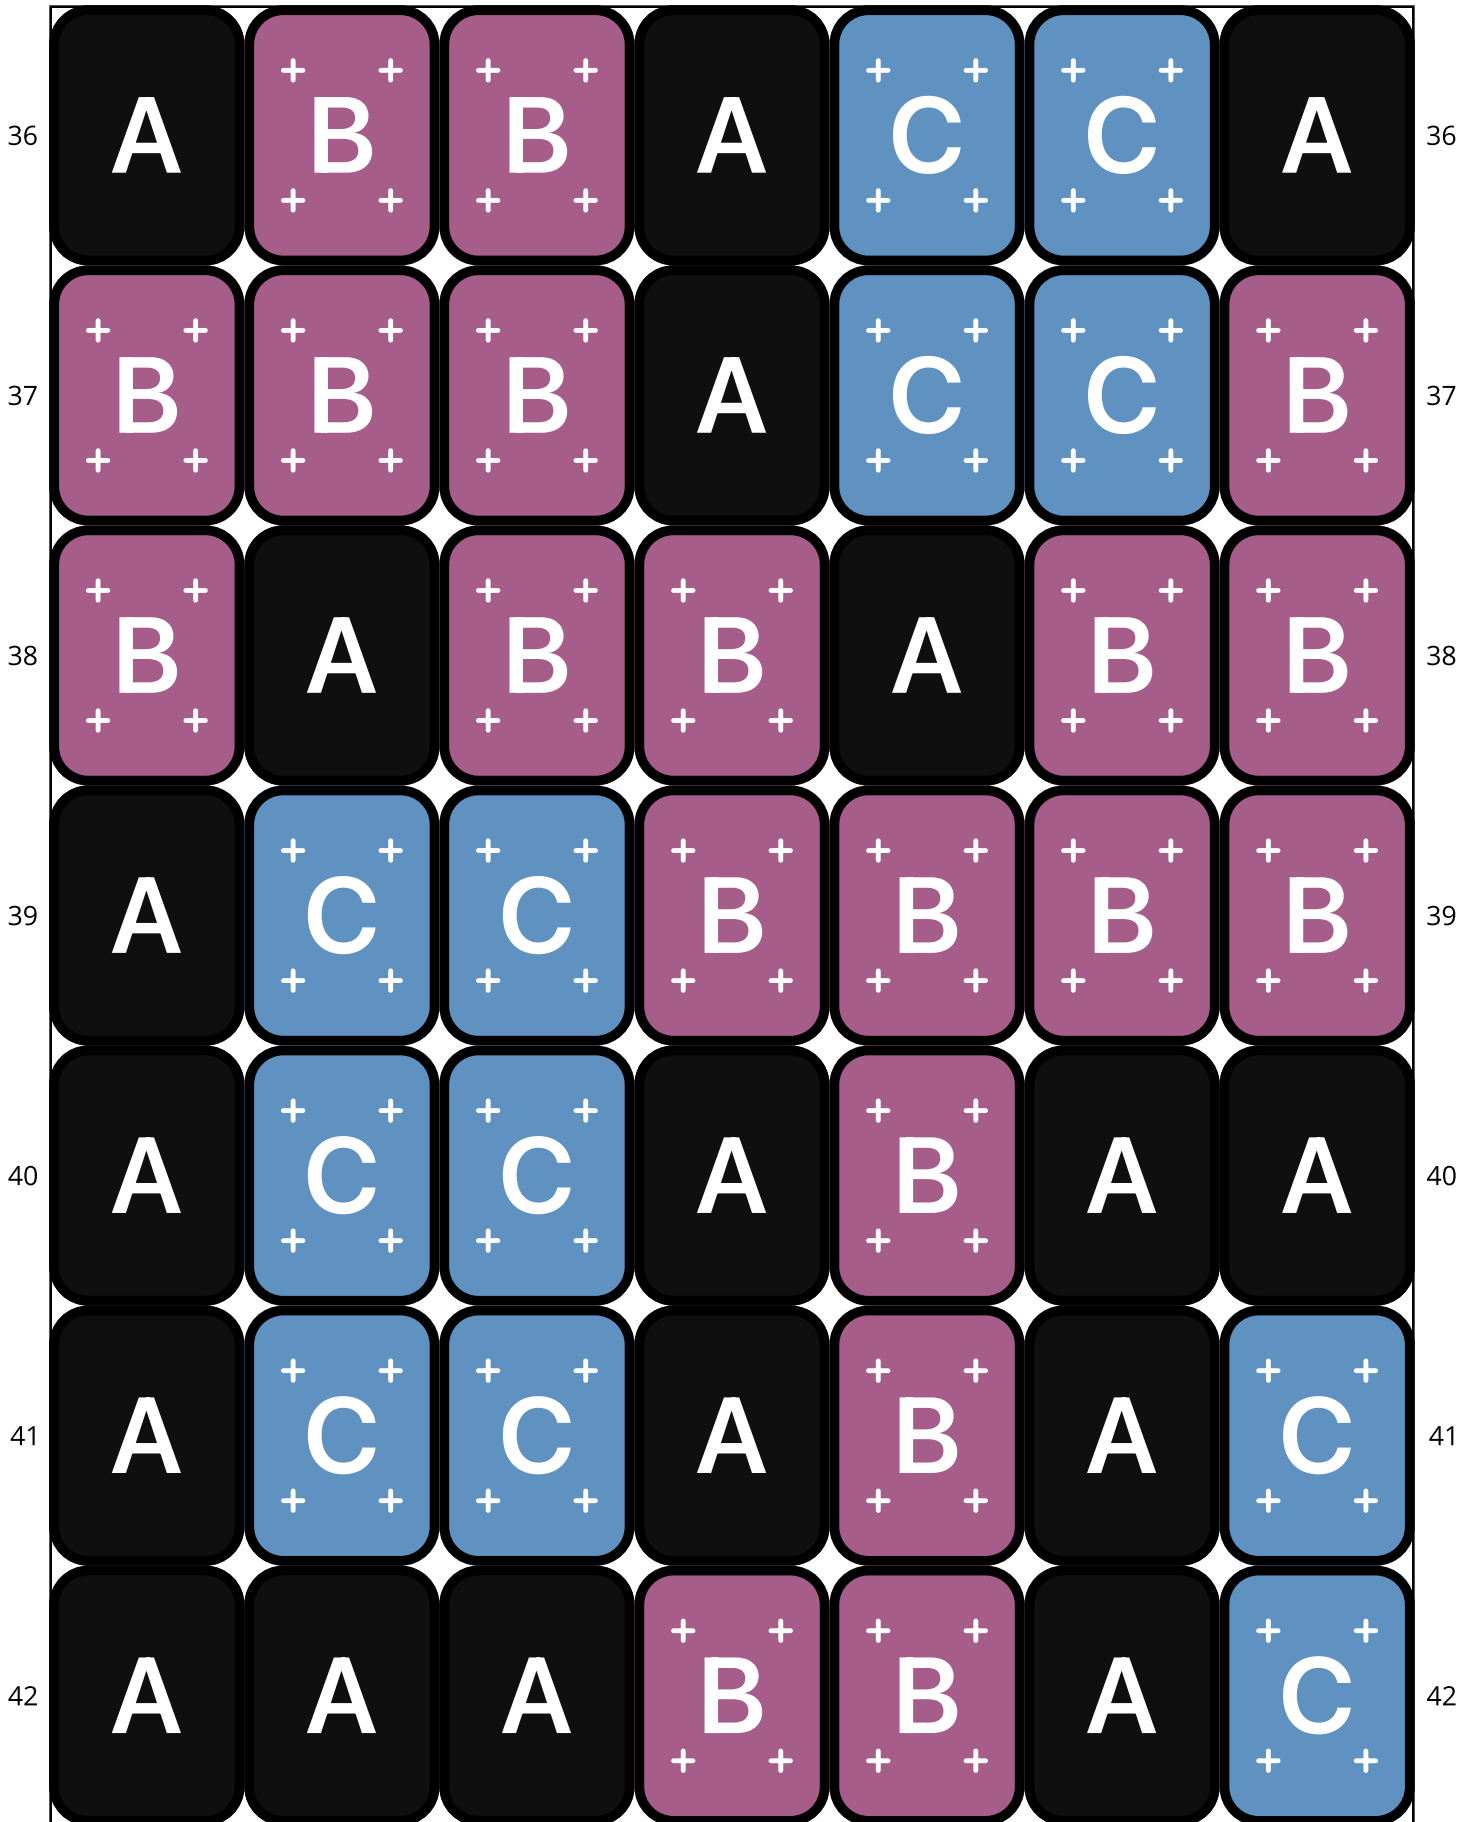

Cotton Candy Cheetah

Type: Loom

Width: 7

Height: 60

Finished size: 0.3 x 4.0"

Total beads: 420

© 2024 Just Bead It

Loom Bead Pattern | Personal Use ONLY

29	A	A	B	C	A	A	B	29
30	C	A	B	C	C	A	A	30
▶ 31	B	B	B	C	C	A	A	31 ◀
32	A	B	B	A	A	A	B	32
33	C	A	B	B	B	B	B	33
34	C	A	B	A	A	A	B	34
35	C	B	B	A	C	C	A	35

Word Chart

Starting bead: Top Right

Row 1 (L) (3)B, (1)A, (3)B

Row 2 (L) (1)B, (1)A, (2)C, (1)A, (2)B

Row 3 (L) (1)B, (1)A, (2)C, (1)A, (2)B

Row 4 (L) (1)B, (1)A, (2)C, (1)A, (2)B

Row 5 (L) (2)B, (2)A, (3)B

Row 6 (L) (7)B

Row 7 (L) (1)A, (1)C, (4)B, (1)A

Row 8 (L) (2)C, (3)B, (2)C

Row 9 (L) (2)A, (3)B, (1)A, (1)C

Row 10 (L) (1)A, (4)B, (1)A, (1)C

Row 11 (L) (2)B, (2)A, (3)B

Row 12 (L) (1)B, (1)A, (2)C, (3)B

Row 13 (L) (1)B, (1)A, (2)C, (3)B

Row 14 (L) (1)B, (2)A, (1)C, (3)B

Row 15 (L) (2)A, (2)C, (3)B