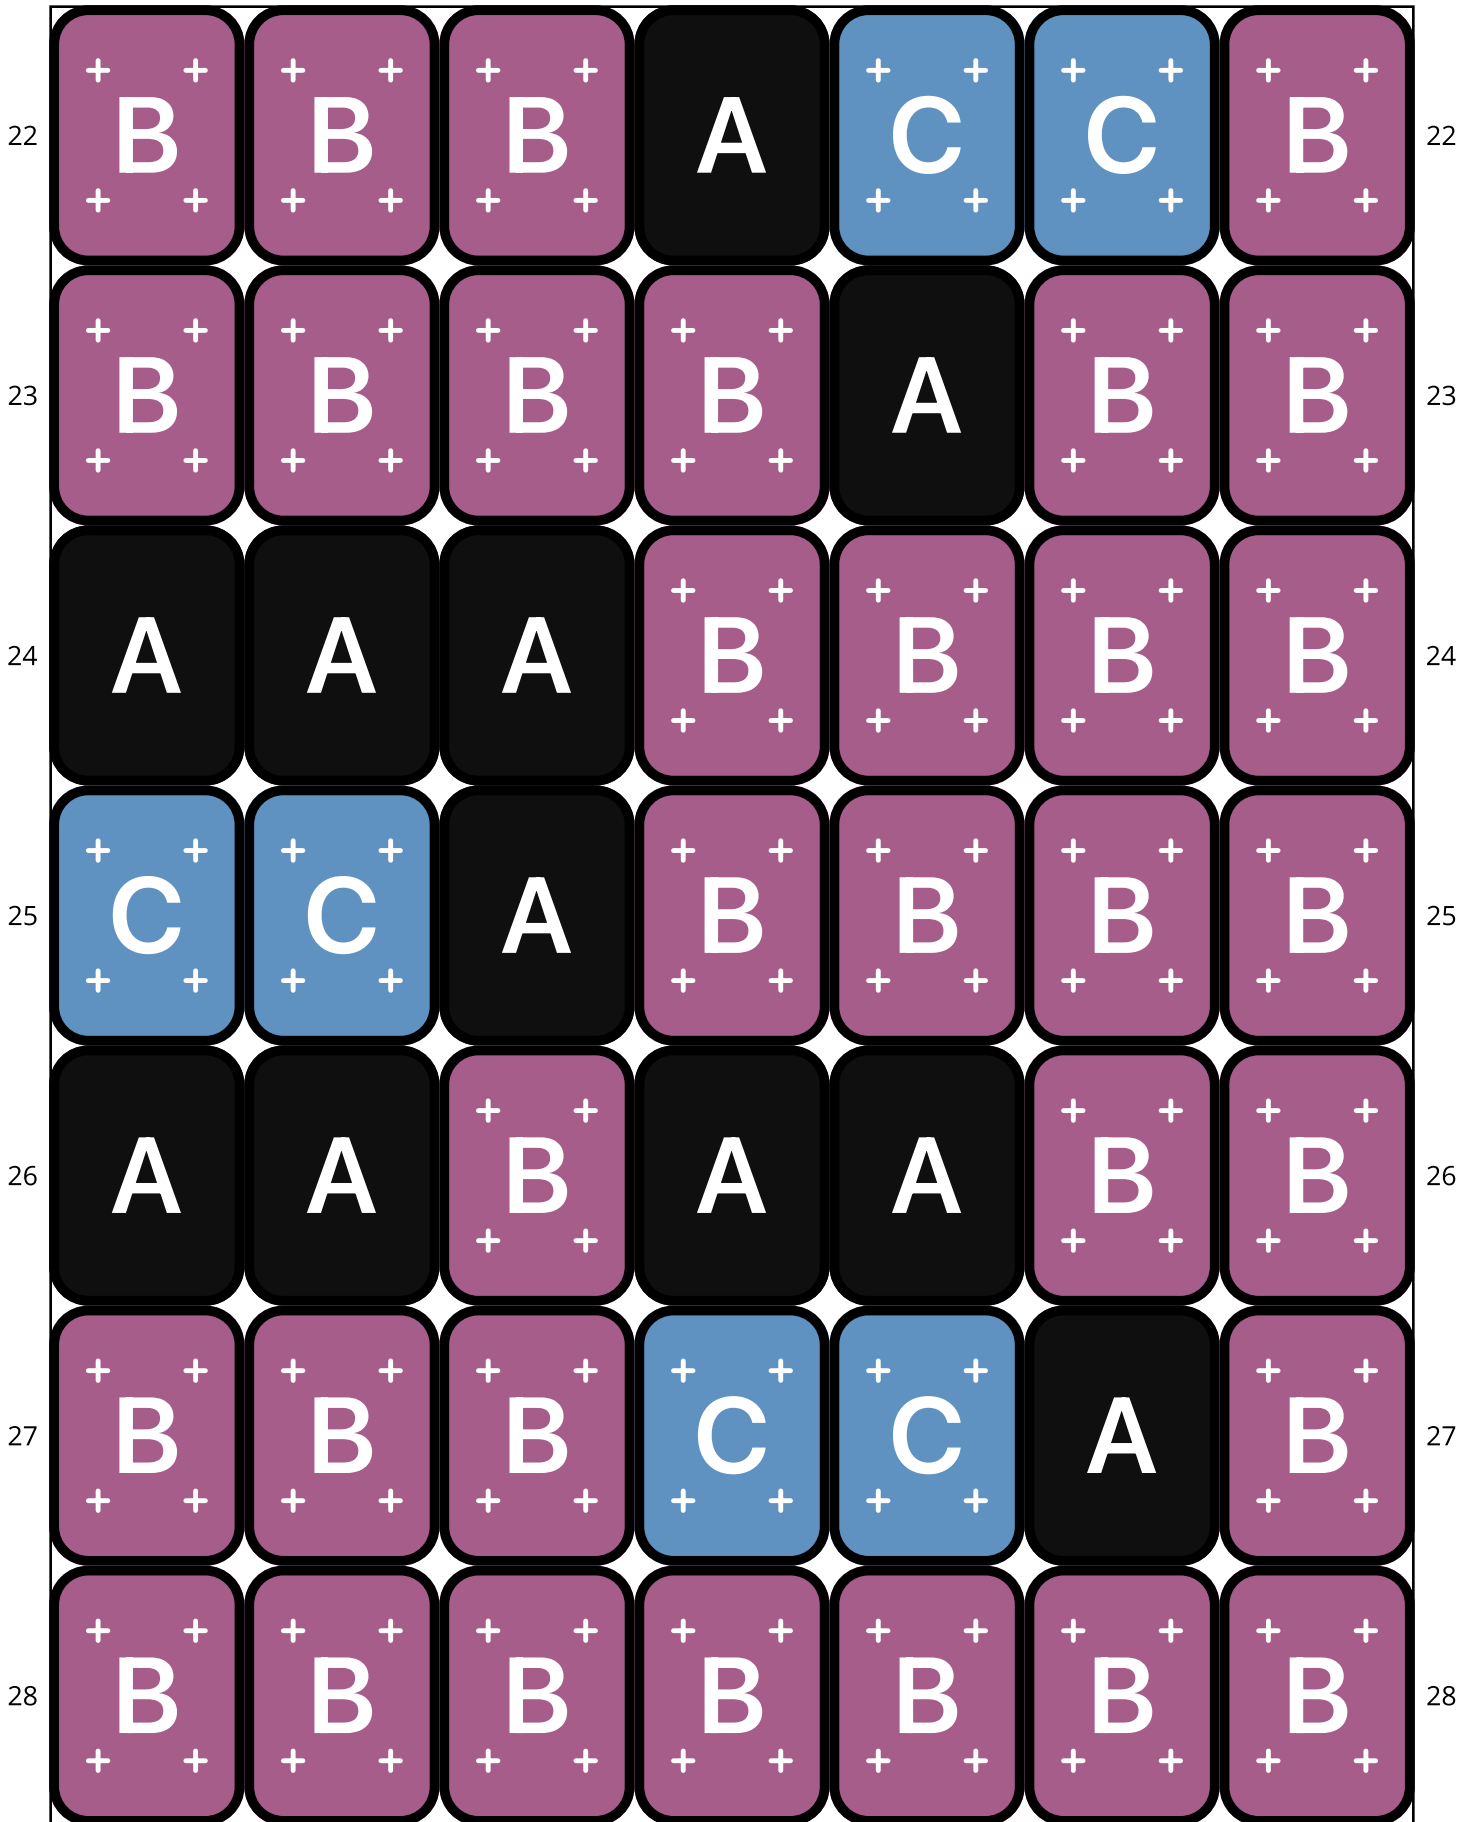

Cotton Candy Cheetah

Type: Loom

Width: 7

Height: 60

Finished size: 0.3 x 4.0"

Total beads: 420

© 2024 Just Bead It

Loom Bead Pattern | Personal Use ONLY

29	A	A	B	C	A	A	B	29
30	C	A	B	C	C	A	A	30
▶ 31	B	B	B	C	C	A	A	31 ◀
32	A	B	B	A	A	A	B	32
33	C	A	B	B	B	B	B	33
34	C	A	B	A	A	A	B	34
35	C	B	B	A	C	C	A	35

Word Chart

Starting bead: Top Right

Row 1 (L) (3)B, (1)A, (3)B

Row 2 (L) (1)B, (1)A, (2)C, (1)A, (2)B

Row 3 (L) (1)B, (1)A, (2)C, (1)A, (2)B

Row 4 (L) (1)B, (1)A, (2)C, (1)A, (2)B

Row 5 (L) (2)B, (2)A, (3)B

Row 6 (L) (7)B

Row 7 (L) (1)A, (1)C, (4)B, (1)A

Row 8 (L) (2)C, (3)B, (2)C

Row 9 (L) (2)A, (3)B, (1)A, (1)C

Row 10 (L) (1)A, (4)B, (1)A, (1)C

Row 11 (L) (2)B, (2)A, (3)B

Row 12 (L) (1)B, (1)A, (2)C, (3)B

Row 13 (L) (1)B, (1)A, (2)C, (3)B

Row 14 (L) (1)B, (2)A, (1)C, (3)B

Row 15 (L) (2)A, (2)C, (3)B