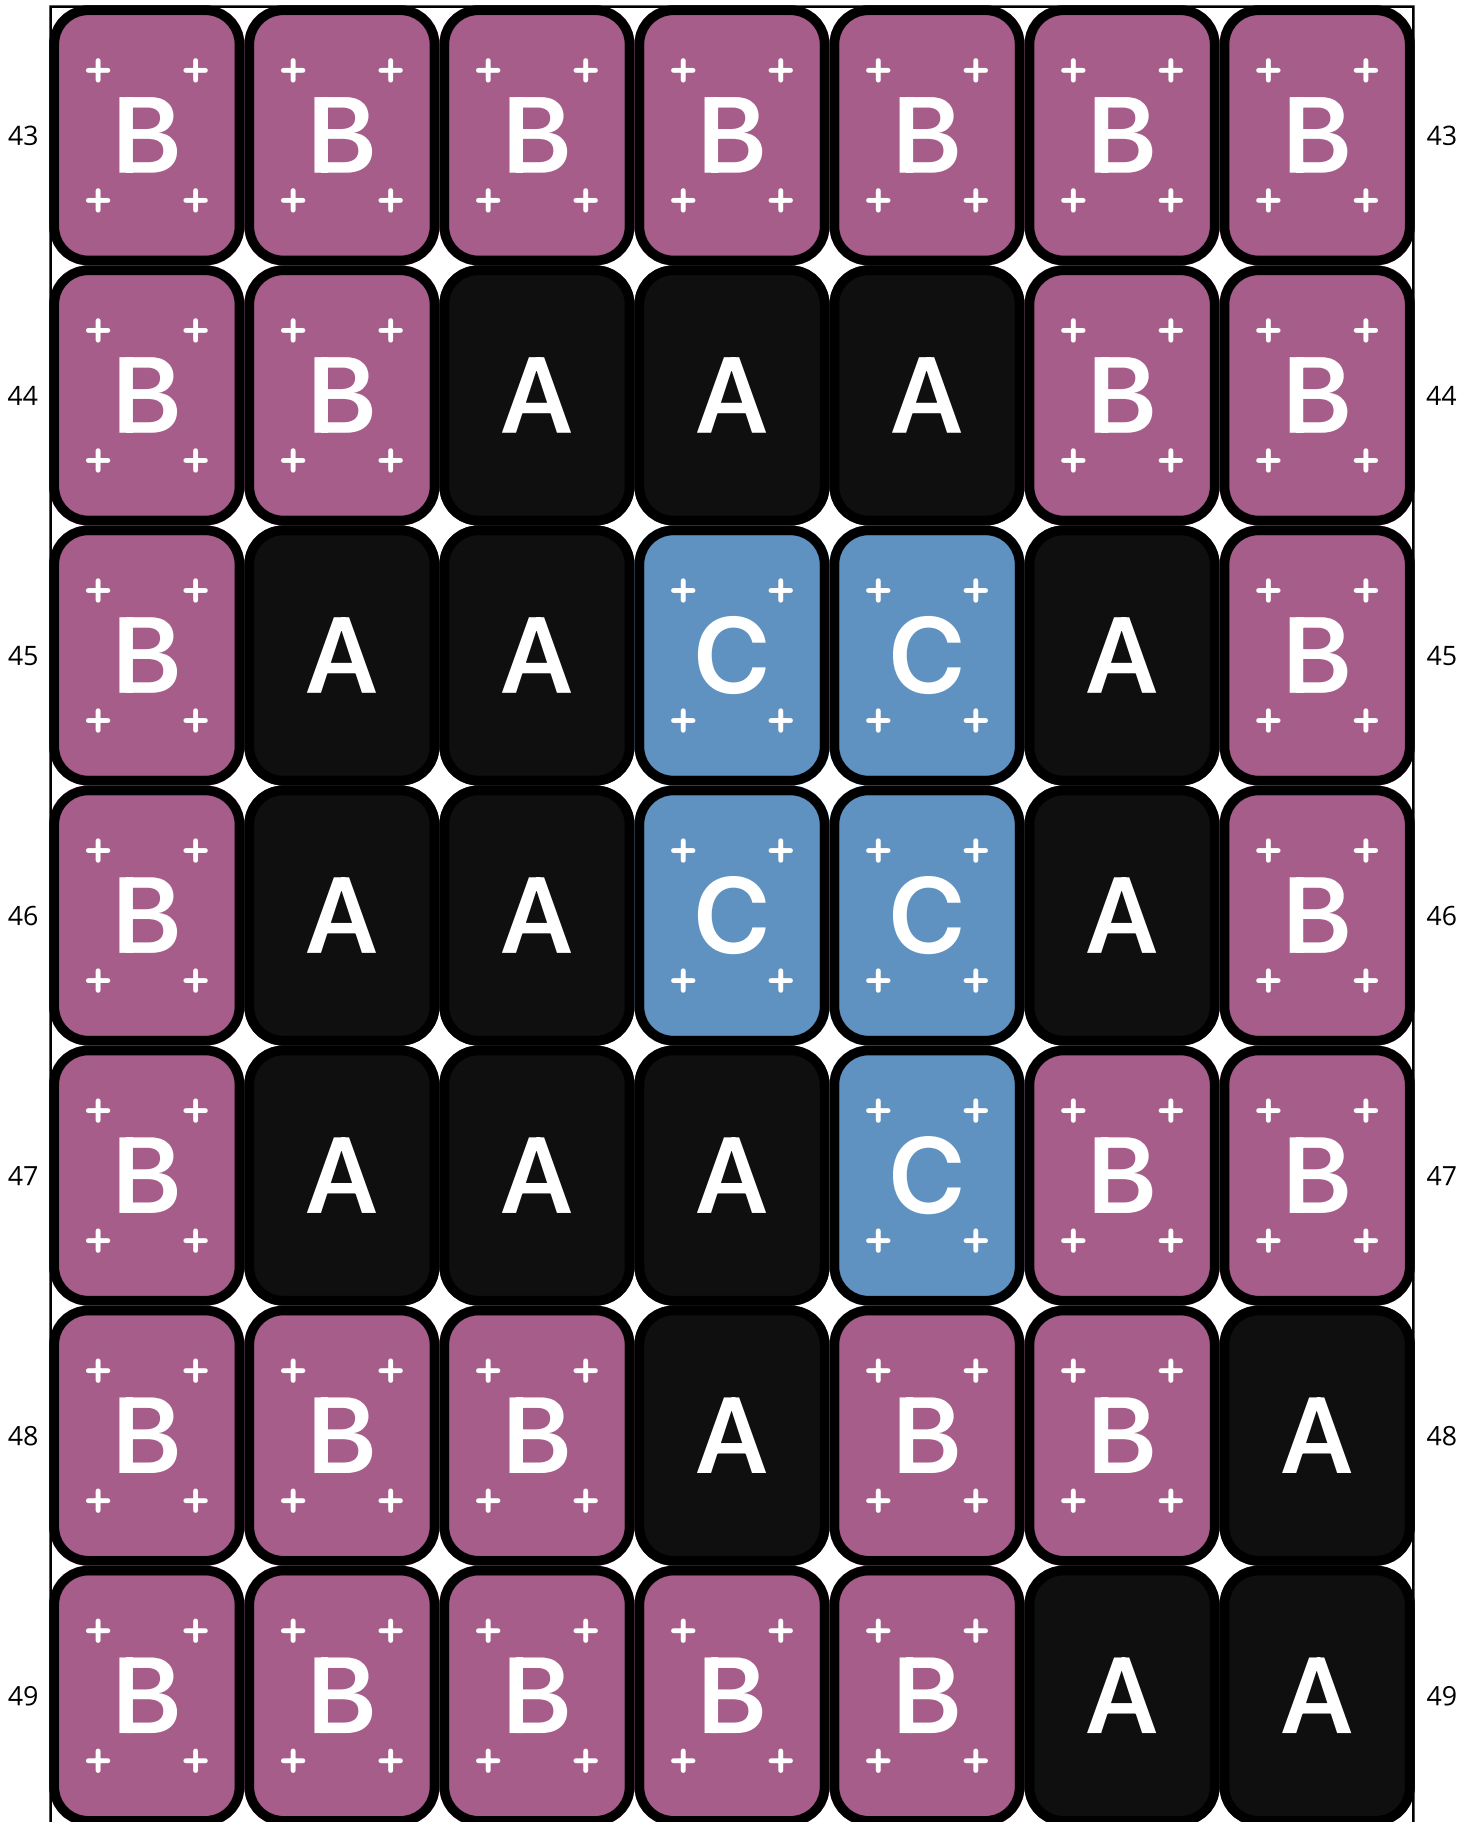

Cotton Candy Cheetah

Type: Loom

Width: 7

Height: 60

Finished size: 0.3 x 4.0"

Total beads: 420

© 2024 Just Bead It

Loom Bead Pattern | Personal Use ONLY

29	A	A	B	C	A	A	B	29
30	C	A	B	C	C	A	A	30
▶ 31	B	B	B	C	C	A	A	31 ◀
32	A	B	B	A	A	A	B	32
33	C	A	B	B	B	B	B	33
34	C	A	B	A	A	A	B	34
35	C	B	B	A	C	C	A	35

Word Chart

Starting bead: Top Right

Row 1 (L) (3)B, (1)A, (3)B

Row 2 (L) (1)B, (1)A, (2)C, (1)A, (2)B

Row 3 (L) (1)B, (1)A, (2)C, (1)A, (2)B

Row 4 (L) (1)B, (1)A, (2)C, (1)A, (2)B

Row 5 (L) (2)B, (2)A, (3)B

Row 6 (L) (7)B

Row 7 (L) (1)A, (1)C, (4)B, (1)A

Row 8 (L) (2)C, (3)B, (2)C

Row 9 (L) (2)A, (3)B, (1)A, (1)C

Row 10 (L) (1)A, (4)B, (1)A, (1)C

Row 11 (L) (2)B, (2)A, (3)B

Row 12 (L) (1)B, (1)A, (2)C, (3)B

Row 13 (L) (1)B, (1)A, (2)C, (3)B

Row 14 (L) (1)B, (2)A, (1)C, (3)B

Row 15 (L) (2)A, (2)C, (3)B