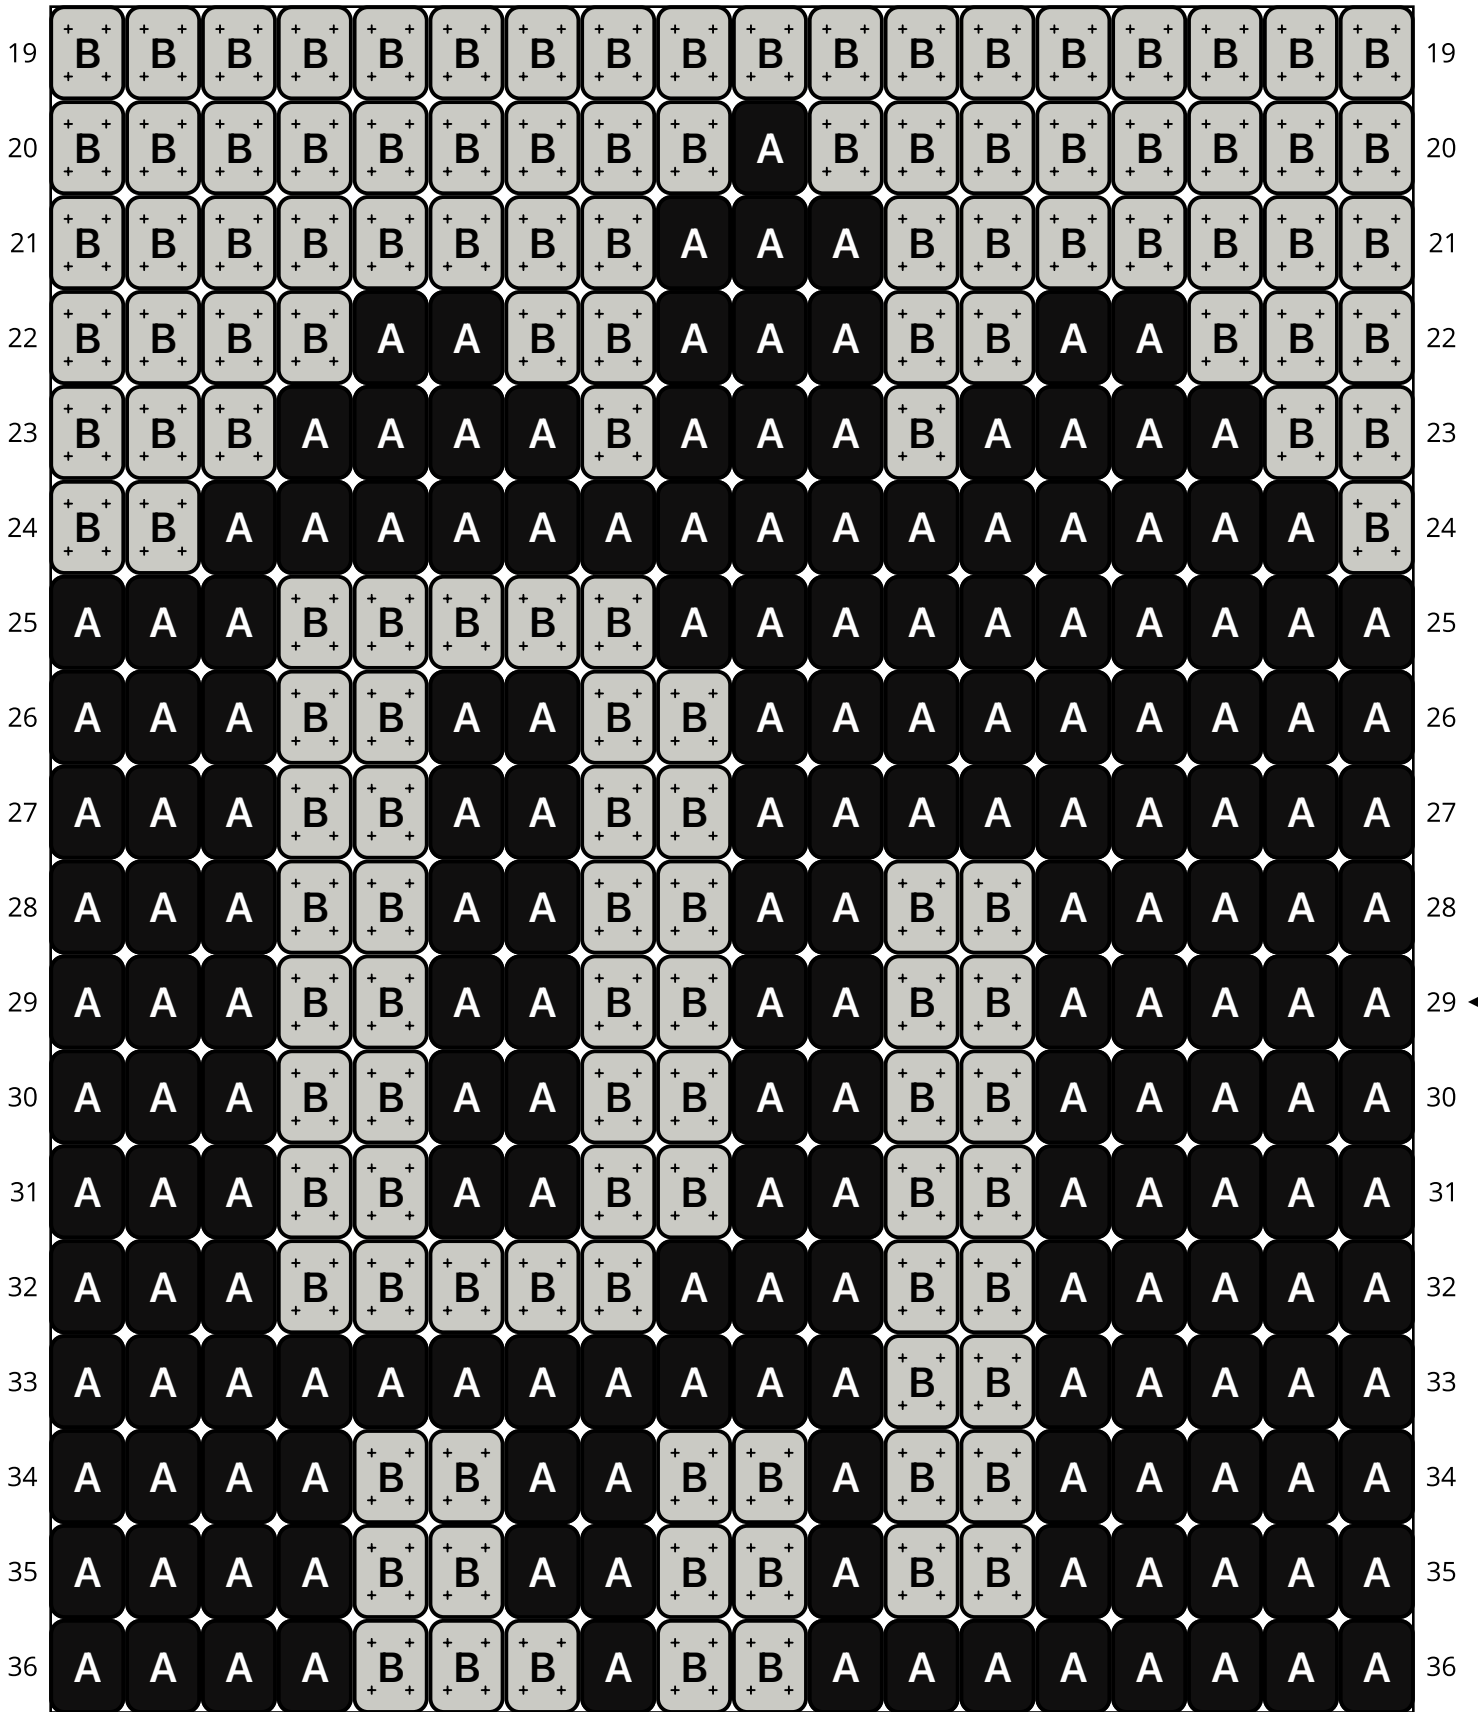

Dinky

Type: Loom

Width: 18

Height: 56

Finished size: 0.9 x 3.7"

Total beads: 1,008

© The Pixel Zone

thepixelzone.com

Loom Bead Pattern | Personal Use ONLY | NO Selling

Word Chart

Starting bead: Top Left

Row 1 (R) (18)A
Row 2 (R) (5)A, (3)D, (2)A, (3)D, (5)A
Row 3 (R) (4)A, (4)D, (2)A, (4)D, (4)A
Row 4 (R) (4)A, (4)D, (2)A, (4)D, (4)A
Row 5 (R) (8)A, (2)D, (8)A
Row 6 (R) (8)A, (2)D, (8)A
Row 7 (R) (8)A, (2)D, (8)A
Row 8 (R) (8)A, (2)D, (8)A
Row 9 (R) (6)A, (6)B, (6)A
Row 10 (R) (3)A, (12)B, (3)A
Row 11 (R) (2)A, (14)B, (2)A
Row 12 (R) (1)A, (3)B, (1)D, (3)C, (5)B, (1)D, (3)C, (1)A
Row 13 (R) (1)A, (3)B, (1)D, (3)C, (1)D, (3)B, (2)D, (3)C, (1)A
Row 14 (R) (1)A, (3)B, (1)D, (3)C, (1)D, (3)B, (2)D, (3)C, (1)A
Row 15 (R) (1)A, (3)B, (5)D, (3)B, (5)D, (1)A
Row 16 (R) (4)B, (5)D, (3)B, (5)D, (1)B
Row 17 (R) (4)B, (4)D, (4)B, (5)D, (1)B
Row 18 (R) (5)B, (3)D, (5)B, (4)D, (1)B
Row 19 (R) (18)B
Row 20 (R) (9)B, (1)A, (8)B
Row 21 (R) (8)B, (3)A, (7)B
Row 22 (R) (4)B, (2)A, (2)B, (3)A, (2)B, (2)A, (3)B
Row 23 (R) (3)B, (4)A, (1)B, (3)A, (1)B, (4)A, (2)B
Row 24 (R) (2)B, (15)A, (1)B
Row 25 (R) (3)A, (5)B, (10)A
Row 26 (R) (3)A, (2)B, (2)A, (2)B, (9)A
Row 27 (R) (3)A, (2)B, (2)A, (2)B, (9)A
Row 28 (R) (3)A, (2)B, (2)A, (2)B, (2)A, (2)B, (5)A
Row 29 (R) (3)A, (2)B, (2)A, (2)B, (2)A, (2)B, (5)A
Row 30 (R) (3)A, (2)B, (2)A, (2)B, (2)A, (2)B, (5)A
Row 31 (R) (3)A, (2)B, (2)A, (2)B, (2)A, (2)B, (5)A
Row 32 (R) (3)A, (5)B, (3)A, (2)B, (5)A
Row 33 (R) (11)A, (2)B, (5)A
Row 34 (R) (4)A, (2)B, (2)A, (2)B, (1)A, (2)B, (5)A

Miyuki Delica 11/0 (DB)

DB10
Black
Count: 616

DB21
Nickel Plated
Count: 298

DB183
Silver Lined Royal Blue
Count: 18

DB200
White
Count: 76