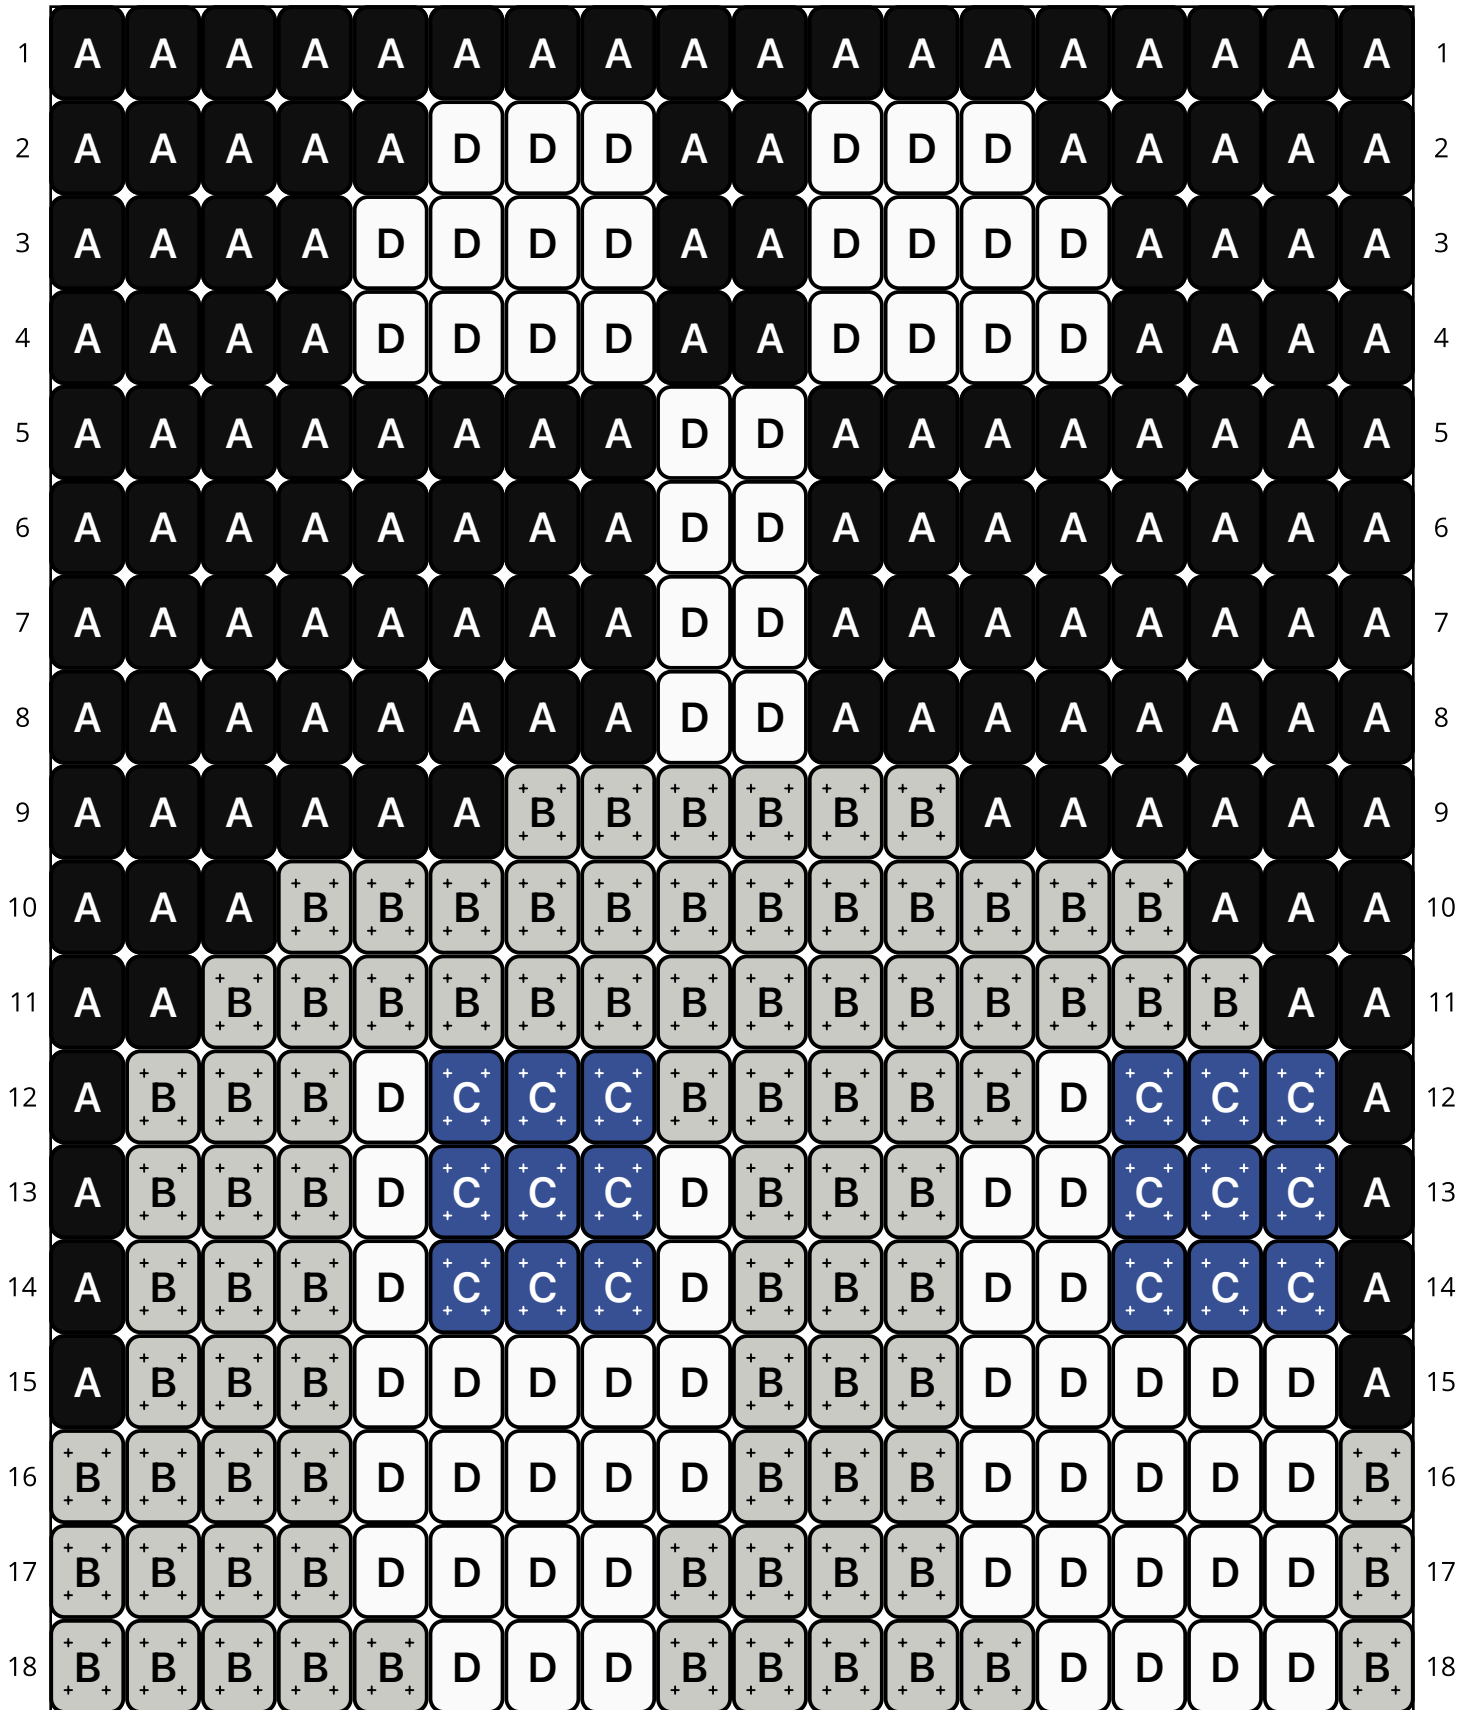

Dinky

Type: Loom

Width: 18

Height: 56

Finished size: 0.9 x 3.7"

Total beads: 1,008

© The Pixel Zone

thepixelzone.com

Loom Bead Pattern | Personal Use ONLY | NO Selling

Word Chart

Starting bead: Top Left

Row 1 (R) (18)A
Row 2 (R) (5)A, (3)D, (2)A, (3)D, (5)A
Row 3 (R) (4)A, (4)D, (2)A, (4)D, (4)A
Row 4 (R) (4)A, (4)D, (2)A, (4)D, (4)A
Row 5 (R) (8)A, (2)D, (8)A
Row 6 (R) (8)A, (2)D, (8)A
Row 7 (R) (8)A, (2)D, (8)A
Row 8 (R) (8)A, (2)D, (8)A
Row 9 (R) (6)A, (6)B, (6)A
Row 10 (R) (3)A, (12)B, (3)A
Row 11 (R) (2)A, (14)B, (2)A
Row 12 (R) (1)A, (3)B, (1)D, (3)C, (5)B, (1)D, (3)C, (1)A
Row 13 (R) (1)A, (3)B, (1)D, (3)C, (1)D, (3)B, (2)D, (3)C, (1)A
Row 14 (R) (1)A, (3)B, (1)D, (3)C, (1)D, (3)B, (2)D, (3)C, (1)A
Row 15 (R) (1)A, (3)B, (5)D, (3)B, (5)D, (1)A
Row 16 (R) (4)B, (5)D, (3)B, (5)D, (1)B
Row 17 (R) (4)B, (4)D, (4)B, (5)D, (1)B
Row 18 (R) (5)B, (3)D, (5)B, (4)D, (1)B
Row 19 (R) (18)B
Row 20 (R) (9)B, (1)A, (8)B
Row 21 (R) (8)B, (3)A, (7)B
Row 22 (R) (4)B, (2)A, (2)B, (3)A, (2)B, (2)A, (3)B
Row 23 (R) (3)B, (4)A, (1)B, (3)A, (1)B, (4)A, (2)B
Row 24 (R) (2)B, (15)A, (1)B
Row 25 (R) (3)A, (5)B, (10)A
Row 26 (R) (3)A, (2)B, (2)A, (2)B, (9)A
Row 27 (R) (3)A, (2)B, (2)A, (2)B, (9)A
Row 28 (R) (3)A, (2)B, (2)A, (2)B, (2)A, (2)B, (5)A
Row 29 (R) (3)A, (2)B, (2)A, (2)B, (2)A, (2)B, (5)A
Row 30 (R) (3)A, (2)B, (2)A, (2)B, (2)A, (2)B, (5)A
Row 31 (R) (3)A, (2)B, (2)A, (2)B, (2)A, (2)B, (5)A
Row 32 (R) (3)A, (5)B, (3)A, (2)B, (5)A
Row 33 (R) (11)A, (2)B, (5)A
Row 34 (R) (4)A, (2)B, (2)A, (2)B, (1)A, (2)B, (5)A

Miyuki Delica 11/0 (DB)

DB10
Black
Count: 616

DB21
Nickel Plated
Count: 298

DB183
Silver Lined Royal Blue
Count: 18

DB200
White
Count: 76