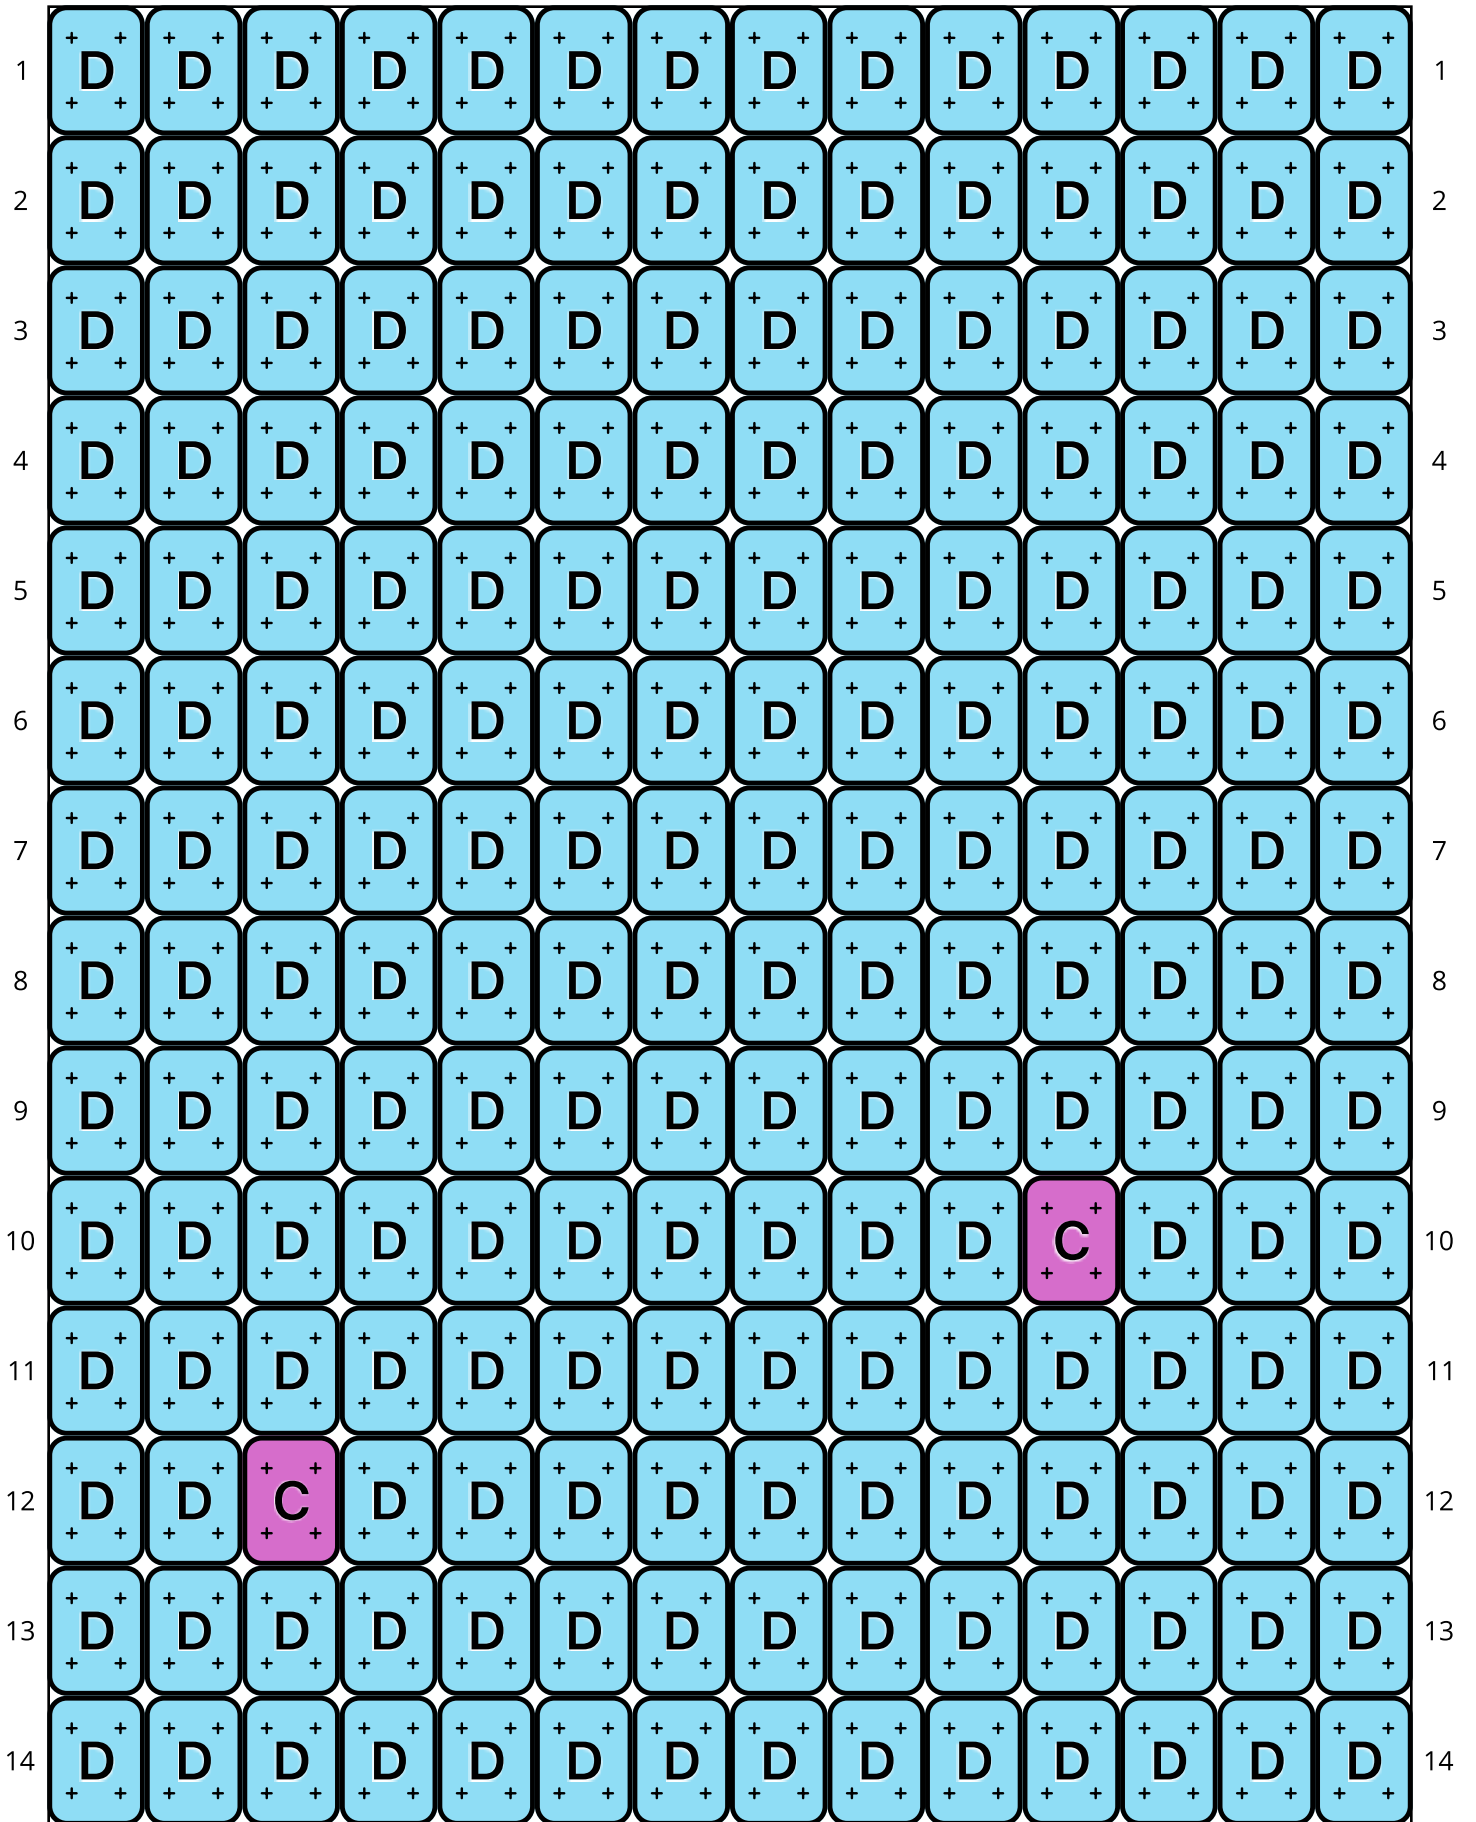

Easter Ears

Type: Loom

Width: 14

Height: 68

Finished size: 0.7 x 4.5"

Total beads: 952

© 2025 Just Bead It | The Pixel Zone

thepixelzone.com

Loom Bead Pattern | Personal Use ONLY

15	E	D	D	D	D	D	D	C	D	D	D	E	D	15	
16	D	D	D	D	D	D	D	C	E	C	D	D	D	D	16
17	D	D	D	D	D	D	D	C	D	D	D	D	D	17	
18	D	D	D	D	D	D	D	D	D	D	D	D	D	18	
19	D	D	D	C	D	D	D	D	D	D	D	D	D	19	
20	D	D	D	C	D	D	D	D	D	D	D	D	D	20	
21	D	D	C	E	C	D	D	D	D	D	D	D	D	21	
22	C	C	E	E	E	C	C	D	D	D	D	D	D	22	
23	D	D	C	E	C	D	D	D	D	D	D	C	D	23	
24	D	D	D	C	D	D	D	D	D	D	D	D	D	24	
25	D	D	D	C	D	D	D	D	D	D	D	D	D	25	
26	D	D	D	D	D	D	D	D	D	D	D	D	D	26	
27	D	D	D	D	D	D	D	A	A	A	A	D	D	27	
28	D	D	D	D	D	A	A	F	F	F	F	A	D	28	

Word Chart

Starting bead: Top Right

Row 1 (L) (14)D
Row 2 (L) (14)D
Row 3 (L) (14)D
Row 4 (L) (14)D
Row 5 (L) (14)D
Row 6 (L) (14)D
Row 7 (L) (14)D
Row 8 (L) (14)D
Row 9 (L) (14)D
Row 10 (L) (3)D, (1)C, (10)D
Row 11 (L) (14)D
Row 12 (L) (11)D, (1)C, (2)D
Row 13 (L) (14)D
Row 14 (L) (14)D
Row 15 (L) (1)D, (1)E, (3)D, (1)C, (7)D, (1)E
Row 16 (L) (4)D, (1)C, (1)E, (1)C, (7)D
Row 17 (L) (5)D, (1)C, (8)D
Row 18 (L) (14)D
Row 19 (L) (10)D, (1)C, (3)D
Row 20 (L) (10)D, (1)C, (3)D
Row 21 (L) (9)D, (1)C, (1)E, (1)C, (2)D
Row 22 (L) (7)D, (2)C, (3)E, (2)C
Row 23 (L) (2)D, (1)C, (6)D, (1)C, (1)E, (1)C, (2)D
Row 24 (L) (10)D, (1)C, (3)D
Row 25 (L) (10)D, (1)C, (3)D
Row 26 (L) (14)D
Row 27 (L) (2)D, (4)A, (8)D
Row 28 (L) (1)D, (1)A, (4)F, (2)A, (6)D
Row 29 (L) (1)D, (1)A, (1)F, (2)B, (3)F, (2)A, (4)D
Row 30 (L) (1)D, (1)A, (2)F, (6)B, (2)A, (2)D
Row 31 (L) (2)D, (1)A, (4)F, (5)B, (2)A
Row 32 (L) (3)D, (2)A, (5)F, (4)B
Row 33 (L) (5)D, (3)A, (6)F
Row 34 (L) (8)D, (6)A

Miyuki Delica 11/0 (DB)

DB10
Black
Count: 51

DB37
Copper Lined Crystal
Count: 23

DB74
Fuchsia Lined Crystal AB
Count: 41

DB113
Transparent Blue Luster
Count: 761

DB160
Opaque Yellow AB
Count: 19

DB200
White
Count: 57