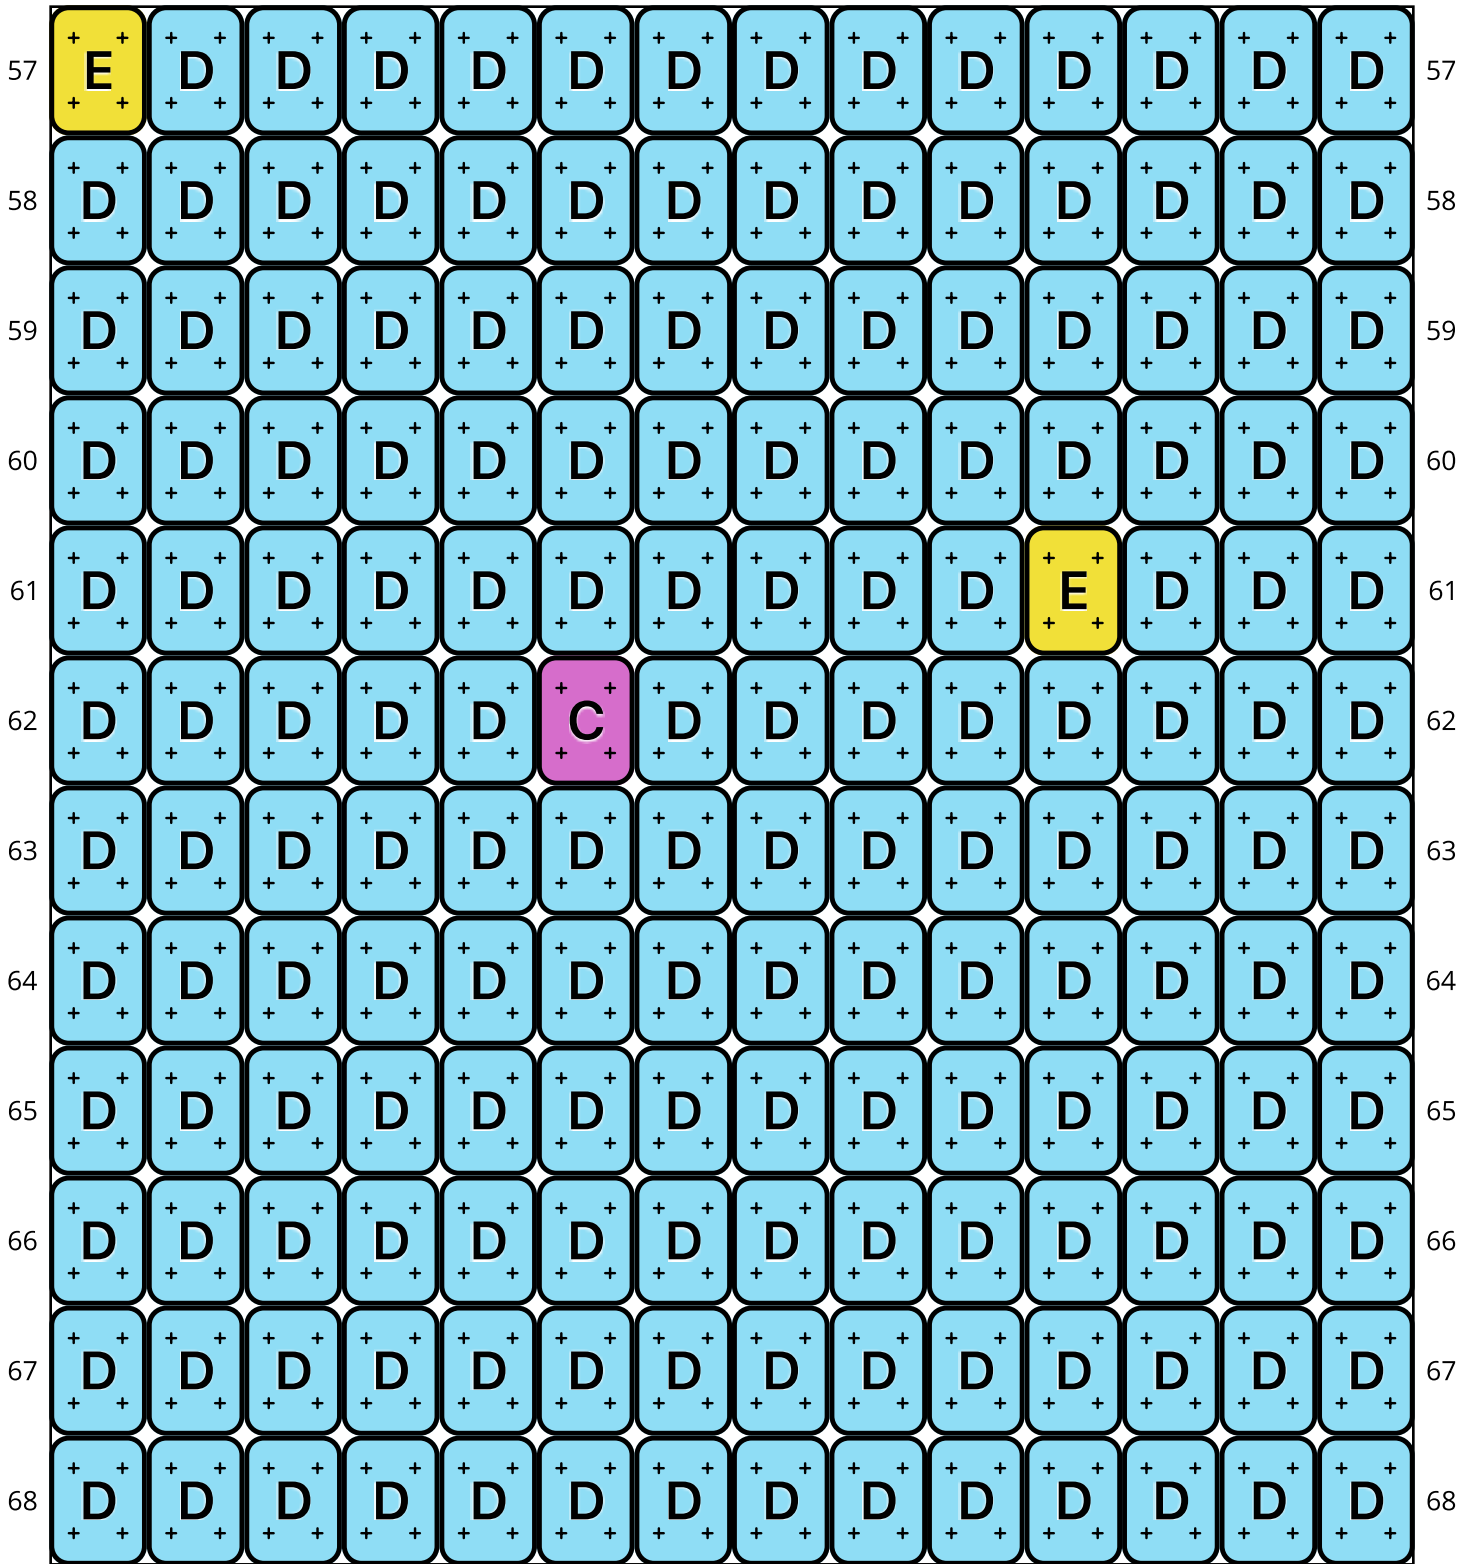

Easter Ears

Type: Loom

Width: 14

Height: 68

Finished size: 0.7 x 4.5"

Total beads: 952

© 2025 Just Bead It | The Pixel Zone

thepixelzone.com

Loom Bead Pattern | Personal Use ONLY

15	E	D	D	D	D	D	D	C	D	D	D	E	D	15	
16	D	D	D	D	D	D	D	C	E	C	D	D	D	D	16
17	D	D	D	D	D	D	D	C	D	D	D	D	D	17	
18	D	D	D	D	D	D	D	D	D	D	D	D	D	18	
19	D	D	D	C	D	D	D	D	D	D	D	D	D	19	
20	D	D	D	C	D	D	D	D	D	D	D	D	D	20	
21	D	D	C	E	C	D	D	D	D	D	D	D	D	21	
22	C	C	E	E	E	C	C	D	D	D	D	D	D	22	
23	D	D	C	E	C	D	D	D	D	D	D	C	D	23	
24	D	D	D	C	D	D	D	D	D	D	D	D	D	24	
25	D	D	D	C	D	D	D	D	D	D	D	D	D	25	
26	D	D	D	D	D	D	D	D	D	D	D	D	D	26	
27	D	D	D	D	D	D	D	A	A	A	A	D	D	27	
28	D	D	D	D	D	A	A	F	F	F	F	A	D	28	

Word Chart

Starting bead: Top Right

Row 1 (L) (14)D
Row 2 (L) (14)D
Row 3 (L) (14)D
Row 4 (L) (14)D
Row 5 (L) (14)D
Row 6 (L) (14)D
Row 7 (L) (14)D
Row 8 (L) (14)D
Row 9 (L) (14)D
Row 10 (L) (3)D, (1)C, (10)D
Row 11 (L) (14)D
Row 12 (L) (11)D, (1)C, (2)D
Row 13 (L) (14)D
Row 14 (L) (14)D
Row 15 (L) (1)D, (1)E, (3)D, (1)C, (7)D, (1)E
Row 16 (L) (4)D, (1)C, (1)E, (1)C, (7)D
Row 17 (L) (5)D, (1)C, (8)D
Row 18 (L) (14)D
Row 19 (L) (10)D, (1)C, (3)D
Row 20 (L) (10)D, (1)C, (3)D
Row 21 (L) (9)D, (1)C, (1)E, (1)C, (2)D
Row 22 (L) (7)D, (2)C, (3)E, (2)C
Row 23 (L) (2)D, (1)C, (6)D, (1)C, (1)E, (1)C, (2)D
Row 24 (L) (10)D, (1)C, (3)D
Row 25 (L) (10)D, (1)C, (3)D
Row 26 (L) (14)D
Row 27 (L) (2)D, (4)A, (8)D
Row 28 (L) (1)D, (1)A, (4)F, (2)A, (6)D
Row 29 (L) (1)D, (1)A, (1)F, (2)B, (3)F, (2)A, (4)D
Row 30 (L) (1)D, (1)A, (2)F, (6)B, (2)A, (2)D
Row 31 (L) (2)D, (1)A, (4)F, (5)B, (2)A
Row 32 (L) (3)D, (2)A, (5)F, (4)B
Row 33 (L) (5)D, (3)A, (6)F
Row 34 (L) (8)D, (6)A

Miyuki Delica 11/0 (DB)

DB10
Black
Count: 51

DB37
Copper Lined Crystal
Count: 23

DB74
Fuchsia Lined Crystal AB
Count: 41

DB113
Transparent Blue Luster
Count: 761

DB160
Opaque Yellow AB
Count: 19

DB200
White
Count: 57