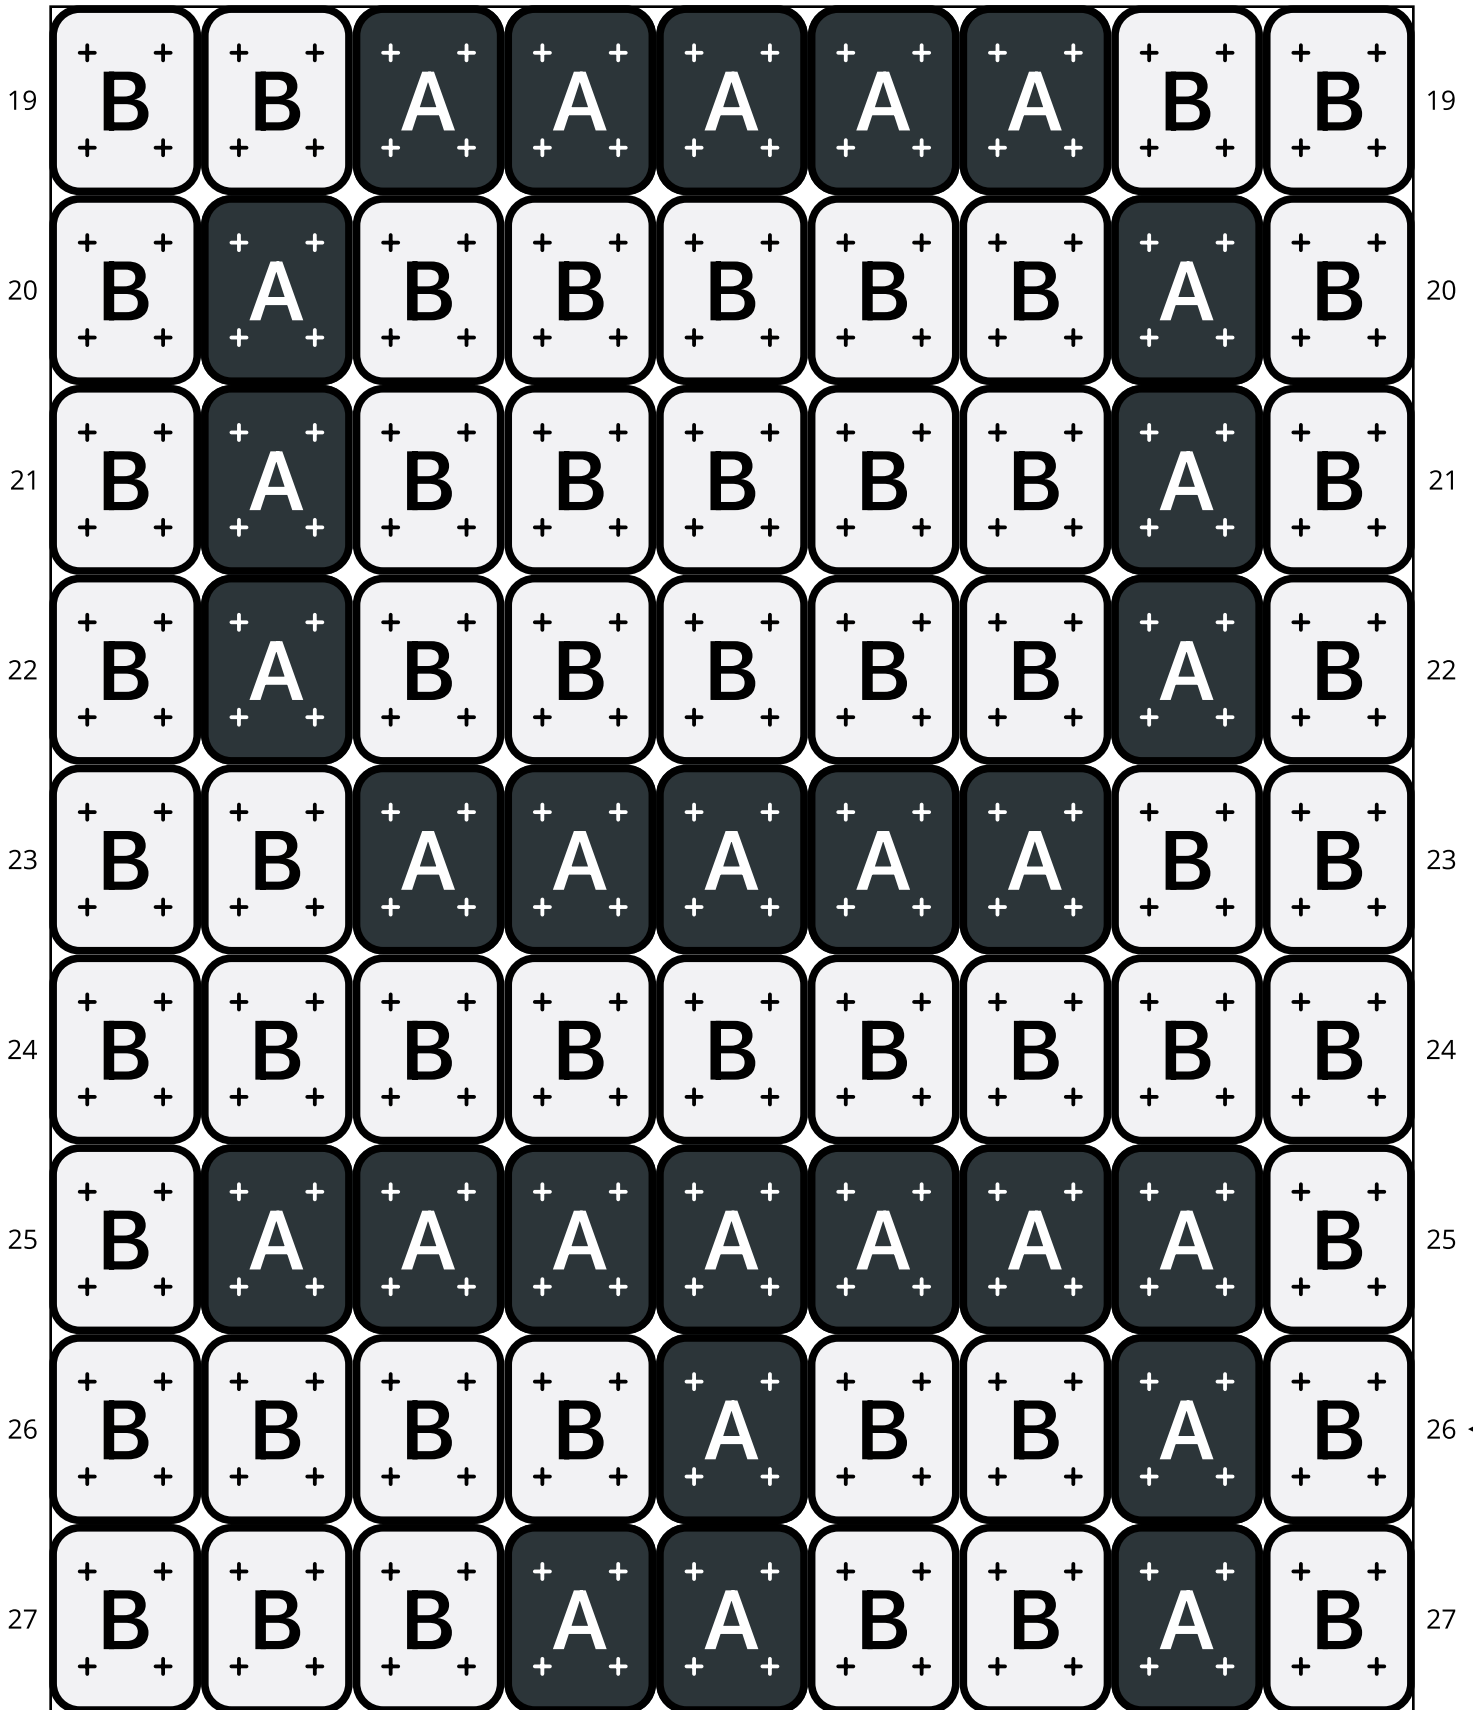

# Error 404

Type: Loom

Width: 9

Height: 50

Finished size: 0.5 x 3.3"

Total beads: 450

© The Pixel Zone

[thepixelzone.com](http://thepixelzone.com)

## Word Chart

Starting bead: Top Left

Row 1 (R) (1)B, (7)A, (1)B

Row 2 (R) (1)B, (1)A, (2)B, (1)A, (2)B, (1)A, (1)B

Row 3 (R) (1)B, (1)A, (2)B, (1)A, (2)B, (1)A, (1)B

Row 4 (R) (1)B, (1)A, (5)B, (1)A, (1)B

Row 5 (R) (1)B, (1)A, (5)B, (1)A, (1)B

Row 6 (R) (9)B

Row 7 (R) (1)B, (7)A, (1)B

Row 8 (R) (4)B, (1)A, (2)B, (1)A, (1)B

Row 9 (R) (3)B, (2)A, (2)B, (1)A, (1)B

Row 10 (R) (2)B, (1)A, (1)B, (1)A, (2)B, (1)A, (1)B