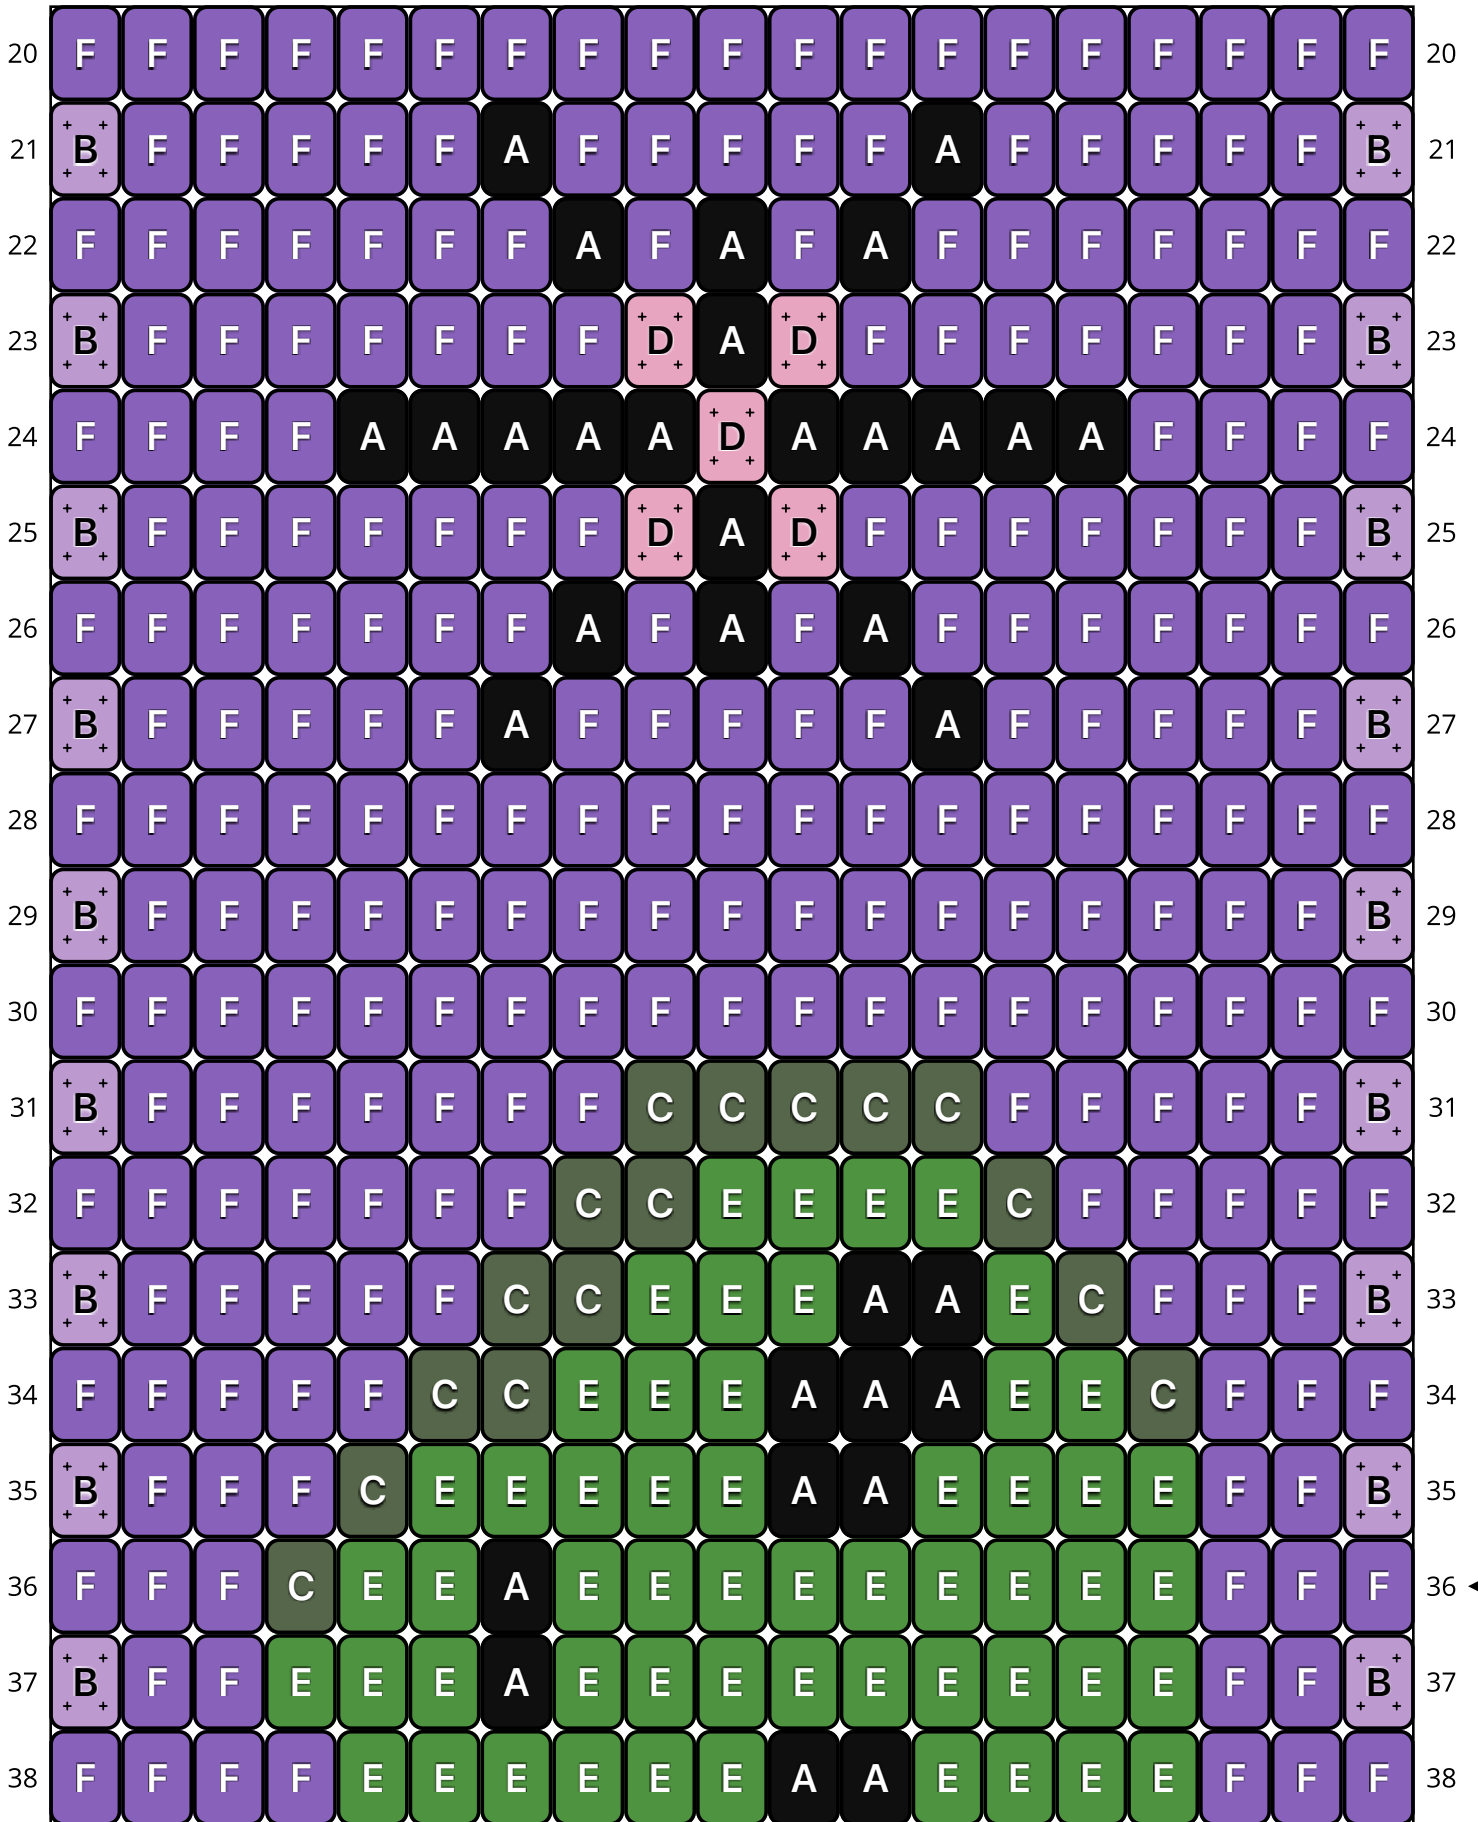

39	B⁺⁺	F	F	F	F	E	E	E	E	E	A	A	A	E	E	E	F	F	B⁺⁺	39	
40	F	F	F	F	F	F	E	E	E	E	E	A	A	E	E	F	F	F	F	40	
41	B⁺⁺	F	F	F	F	F	F	E	E	E	E	E	E	E	F	F	F	F	B⁺⁺	41	
42	F	F	F	F	F	F	F	F	E	E	E	E	E	F	F	F	F	F	F	42	
43	B⁺⁺	F	F	F	F	F	F	F	F	F	F	F	F	F	F	F	F	F	B⁺⁺	43	
44	F	F	F	F	F	F	A	F	F	F	F	F	A	F	F	F	F	F	F	44	
45	B⁺⁺	F	F	F	F	F	F	A	F	A	F	A	F	F	F	F	F	F	F	B⁺⁺	45
46	F	F	F	F	F	F	F	F	D⁺⁺	A	D⁺⁺	F	F	F	F	F	F	F	F	46	
47	B⁺⁺	F	F	F	A	A	A	A	A	D⁺⁺	A	A	A	A	A	F	F	F	F	B⁺⁺	47
48	F	F	F	F	F	F	F	F	D⁺⁺	A	D⁺⁺	F	F	F	F	F	F	F	F	48	
49	B⁺⁺	F	F	F	F	F	F	A	F	A	F	A	F	F	F	F	F	F	F	B⁺⁺	49
50	F	F	F	F	F	F	A	F	F	F	F	F	A	F	F	F	F	F	F	50	
51	B⁺⁺	F	F	F	F	F	F	F	F	F	F	F	F	F	F	F	F	F	F	B⁺⁺	51
52	F	F	F	F	F	F	F	F	F	F	F	F	F	F	F	F	F	F	F	52	
53	B⁺⁺	F	F	F	F	F	F	F	F	F	F	F	F	F	F	F	F	F	F	B⁺⁺	53
54	F	F	F	F	F	F	F	F	C	C	C	C	C	F	F	F	F	F	F	54	
55	B⁺⁺	F	F	F	F	F	F	F	C	C	E	E	E	E	C	F	F	F	F	B⁺⁺	55
56	F	F	F	F	F	F	C	C	E	E	E	A	A	E	C	F	F	F	F	56	
57	B⁺⁺	F	F	F	F	C	C	E	E	E	A	A	A	E	E	C	F	F	F	B⁺⁺	57