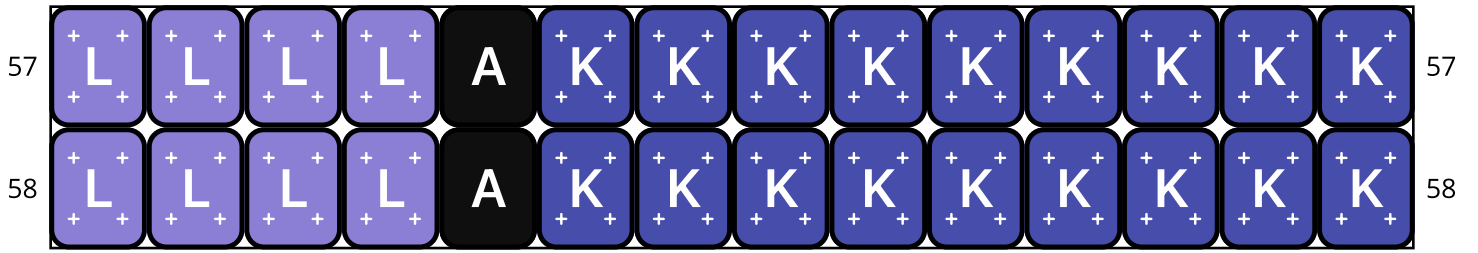

# Fit In The Rainbow

Type: Loom

Width: 14

Height: 58

Finished size: 0.7 x 3.8"

Total beads: 812

© The Pixel Zone

[thepixelzone.com](http://thepixelzone.com)

## Word Chart

Starting bead: Top Left

Row 1 (R) (3)P, (1)A, (10)O

Row 2 (R) (3)P, (1)A, (10)O

Row 3 (R) (4)A, (10)O

Row 4 (R) (3)Q, (1)A, (10)O

Row 5 (R) (3)Q, (11)A

Row 6 (R) (3)Q, (1)A, (4)P, (1)A, (5)O