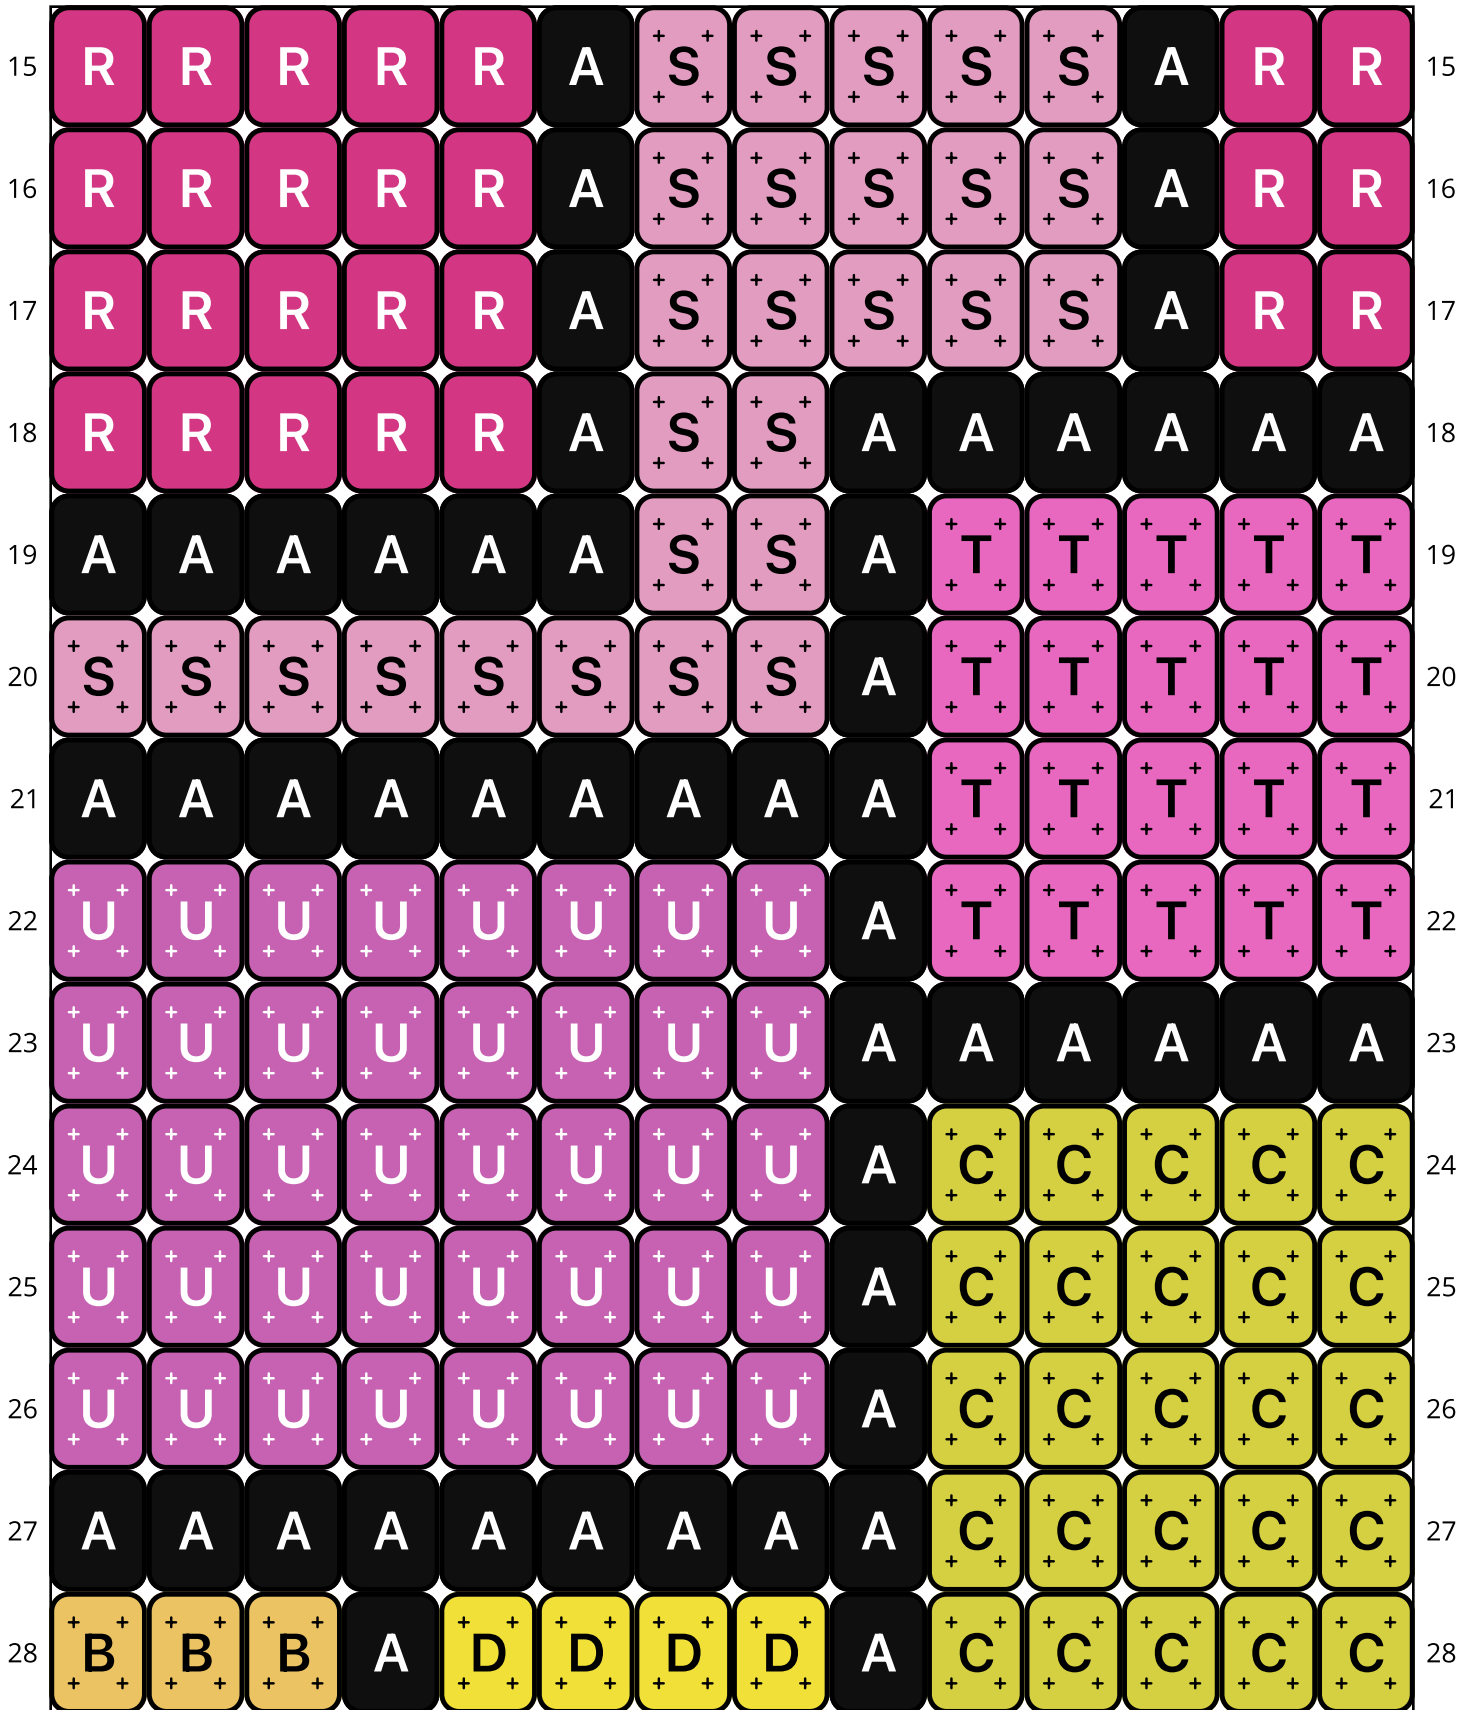

# Fit In The Rainbow

Type: Loom

Width: 14

Height: 58

Finished size: 0.7 x 3.8"

Total beads: 812

© The Pixel Zone

[thepixelzone.com](http://thepixelzone.com)

## Word Chart

Starting bead: Top Left

Row 1 (R) (3)P, (1)A, (10)O

Row 2 (R) (3)P, (1)A, (10)O

Row 3 (R) (4)A, (10)O

Row 4 (R) (3)Q, (1)A, (10)O

Row 5 (R) (3)Q, (11)A

Row 6 (R) (3)Q, (1)A, (4)P, (1)A, (5)O

DB175  
Transparent Emerald AB  
Count: 23

DB216  
Opaque Cobalt Luster  
Count: 26

DB218  
Opaque Medium Turquoise Blue Luster  
Count: 30

DB243  
Blue Ceylon  
Count: 6

DB266  
Opaque Denim Blue Luster  
Count: 19

DB277  
Transparent Cobalt Luster  
Count: 67

DB284  
Sparkling Purple Lined Aqua Luster  
Count: 12

DB391  
Opaque Olive Satin  
Count: 14

DB430  
Galvanized Dark Lilac  
Count: 9

DB753  
Matte Opaque Red  
Count: 55