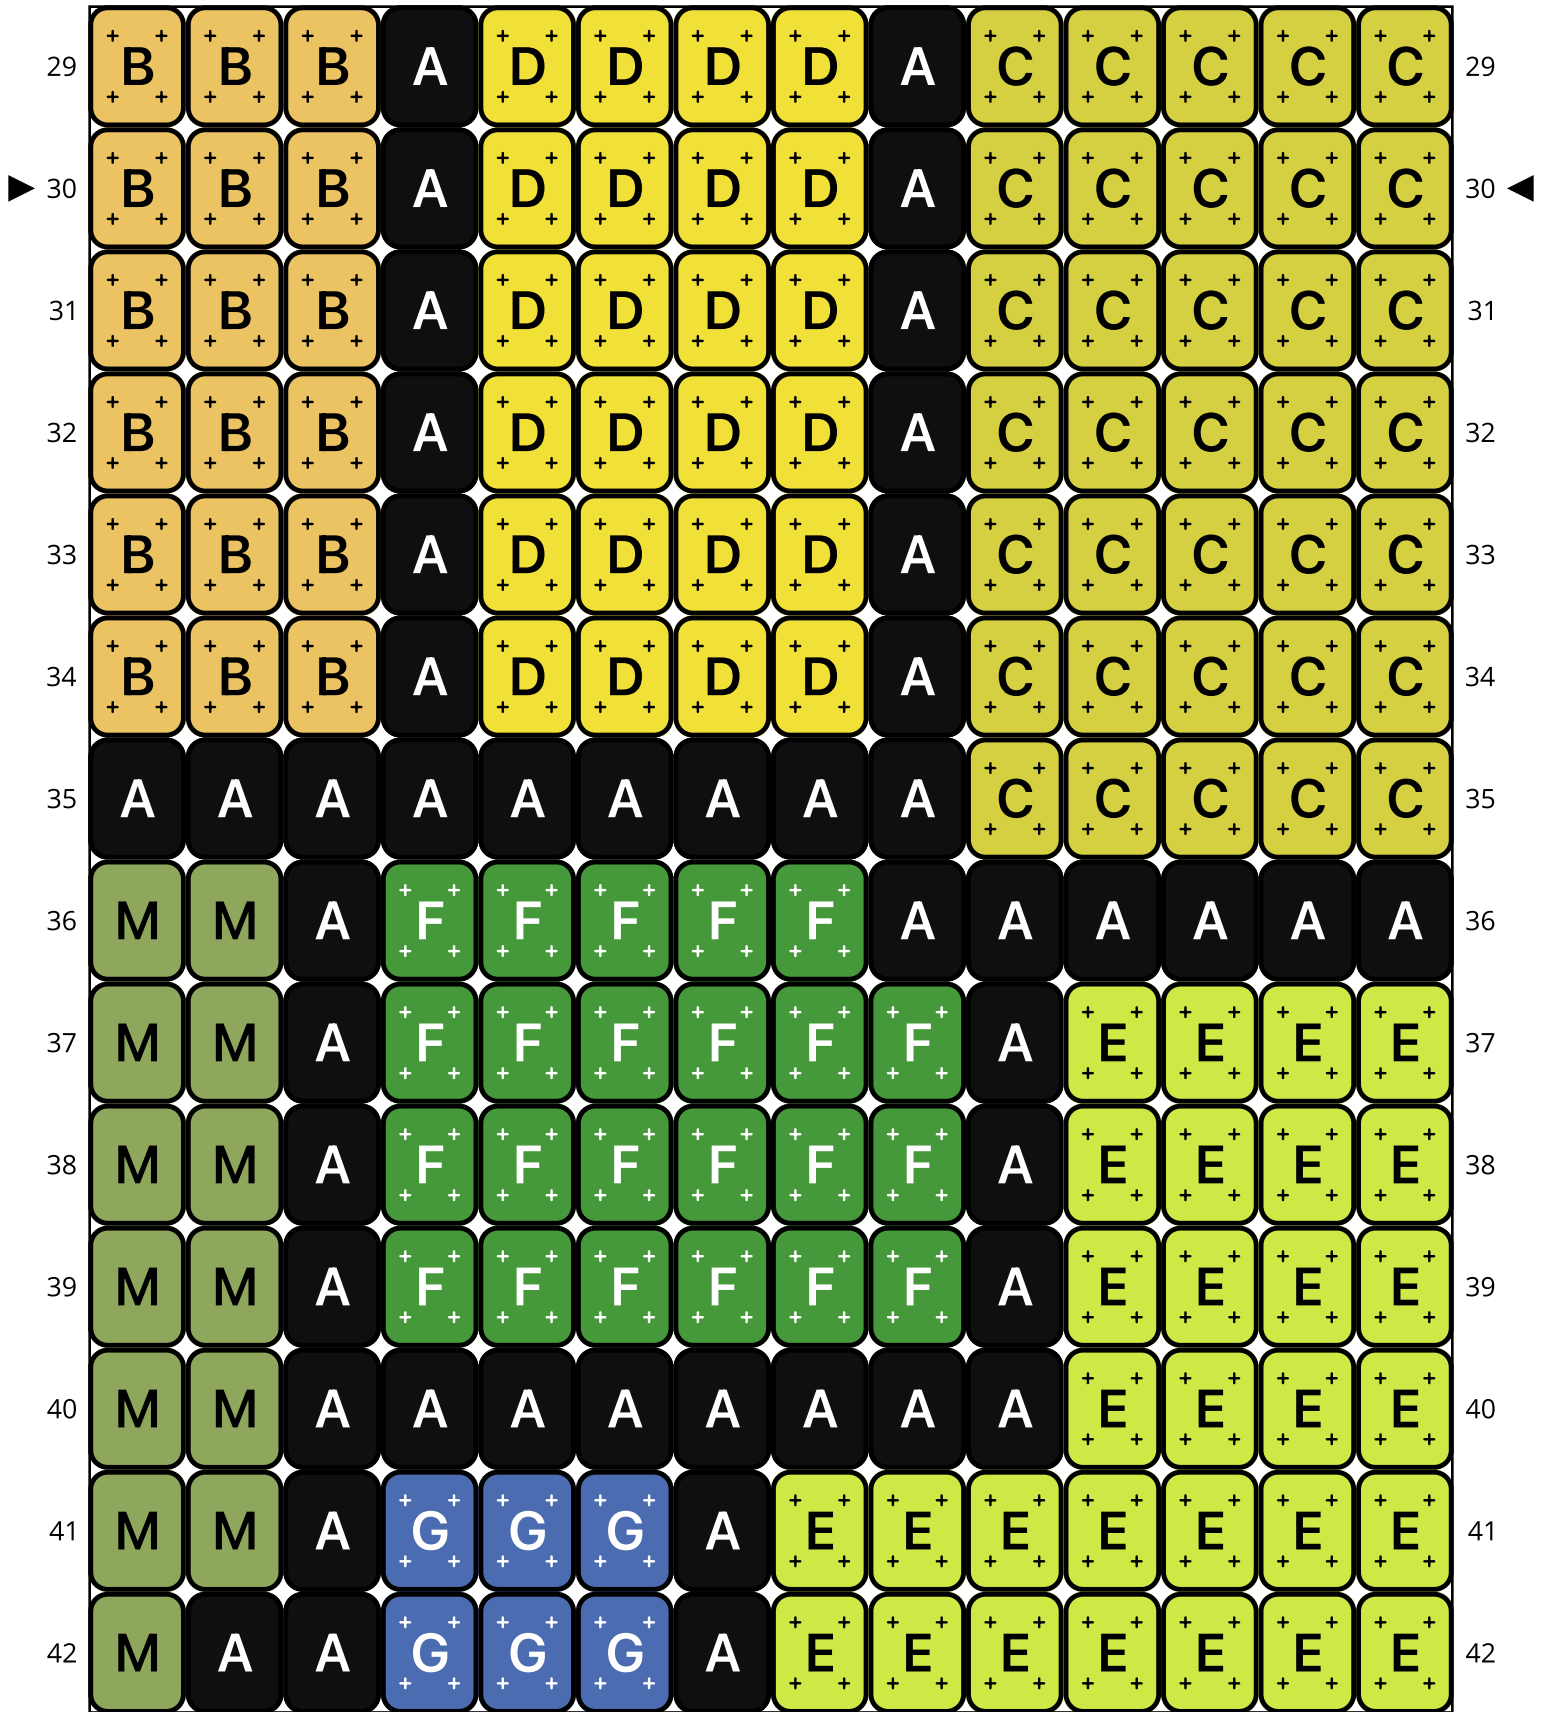

# Fit In The Rainbow

Type: Loom

Width: 14

Height: 58

Finished size: 0.7 x 3.8"

Total beads: 812

© The Pixel Zone

[thepixelzone.com](http://thepixelzone.com)

## Word Chart

Starting bead: Top Left

Row 1 (R) (3)P, (1)A, (10)O

Row 2 (R) (3)P, (1)A, (10)O

Row 3 (R) (4)A, (10)O

Row 4 (R) (3)Q, (1)A, (10)O

Row 5 (R) (3)Q, (11)A

Row 6 (R) (3)Q, (1)A, (4)P, (1)A, (5)O

Row 7 (R) (4)A, (4)P, (1)A, (5)O

Row 8 (R) (8)P, (1)A, (5)O

Row 9 (R) (8)P, (6)A

Row 10 (R) (9)A, (5)Q

Row 11 (R) (5)R, (1)A, (8)Q

Row 12 (R) (5)R, (1)A, (8)Q

Row 13 (R) (5)R, (1)A, (8)Q

Row 14 (R) (5)R, (9)A

Row 15 (R) (5)R, (1)A, (5)S, (1)A, (2)R

Row 16 (R) (5)R, (1)A, (5)S, (1)A, (2)R

Row 17 (R) (5)R, (1)A, (5)S, (1)A, (2)R

Row 18 (R) (5)R, (1)A, (2)S, (6)A

Row 19 (R) (6)A, (2)S, (1)A, (5)T

Row 20 (R) (8)S, (1)A, (5)T