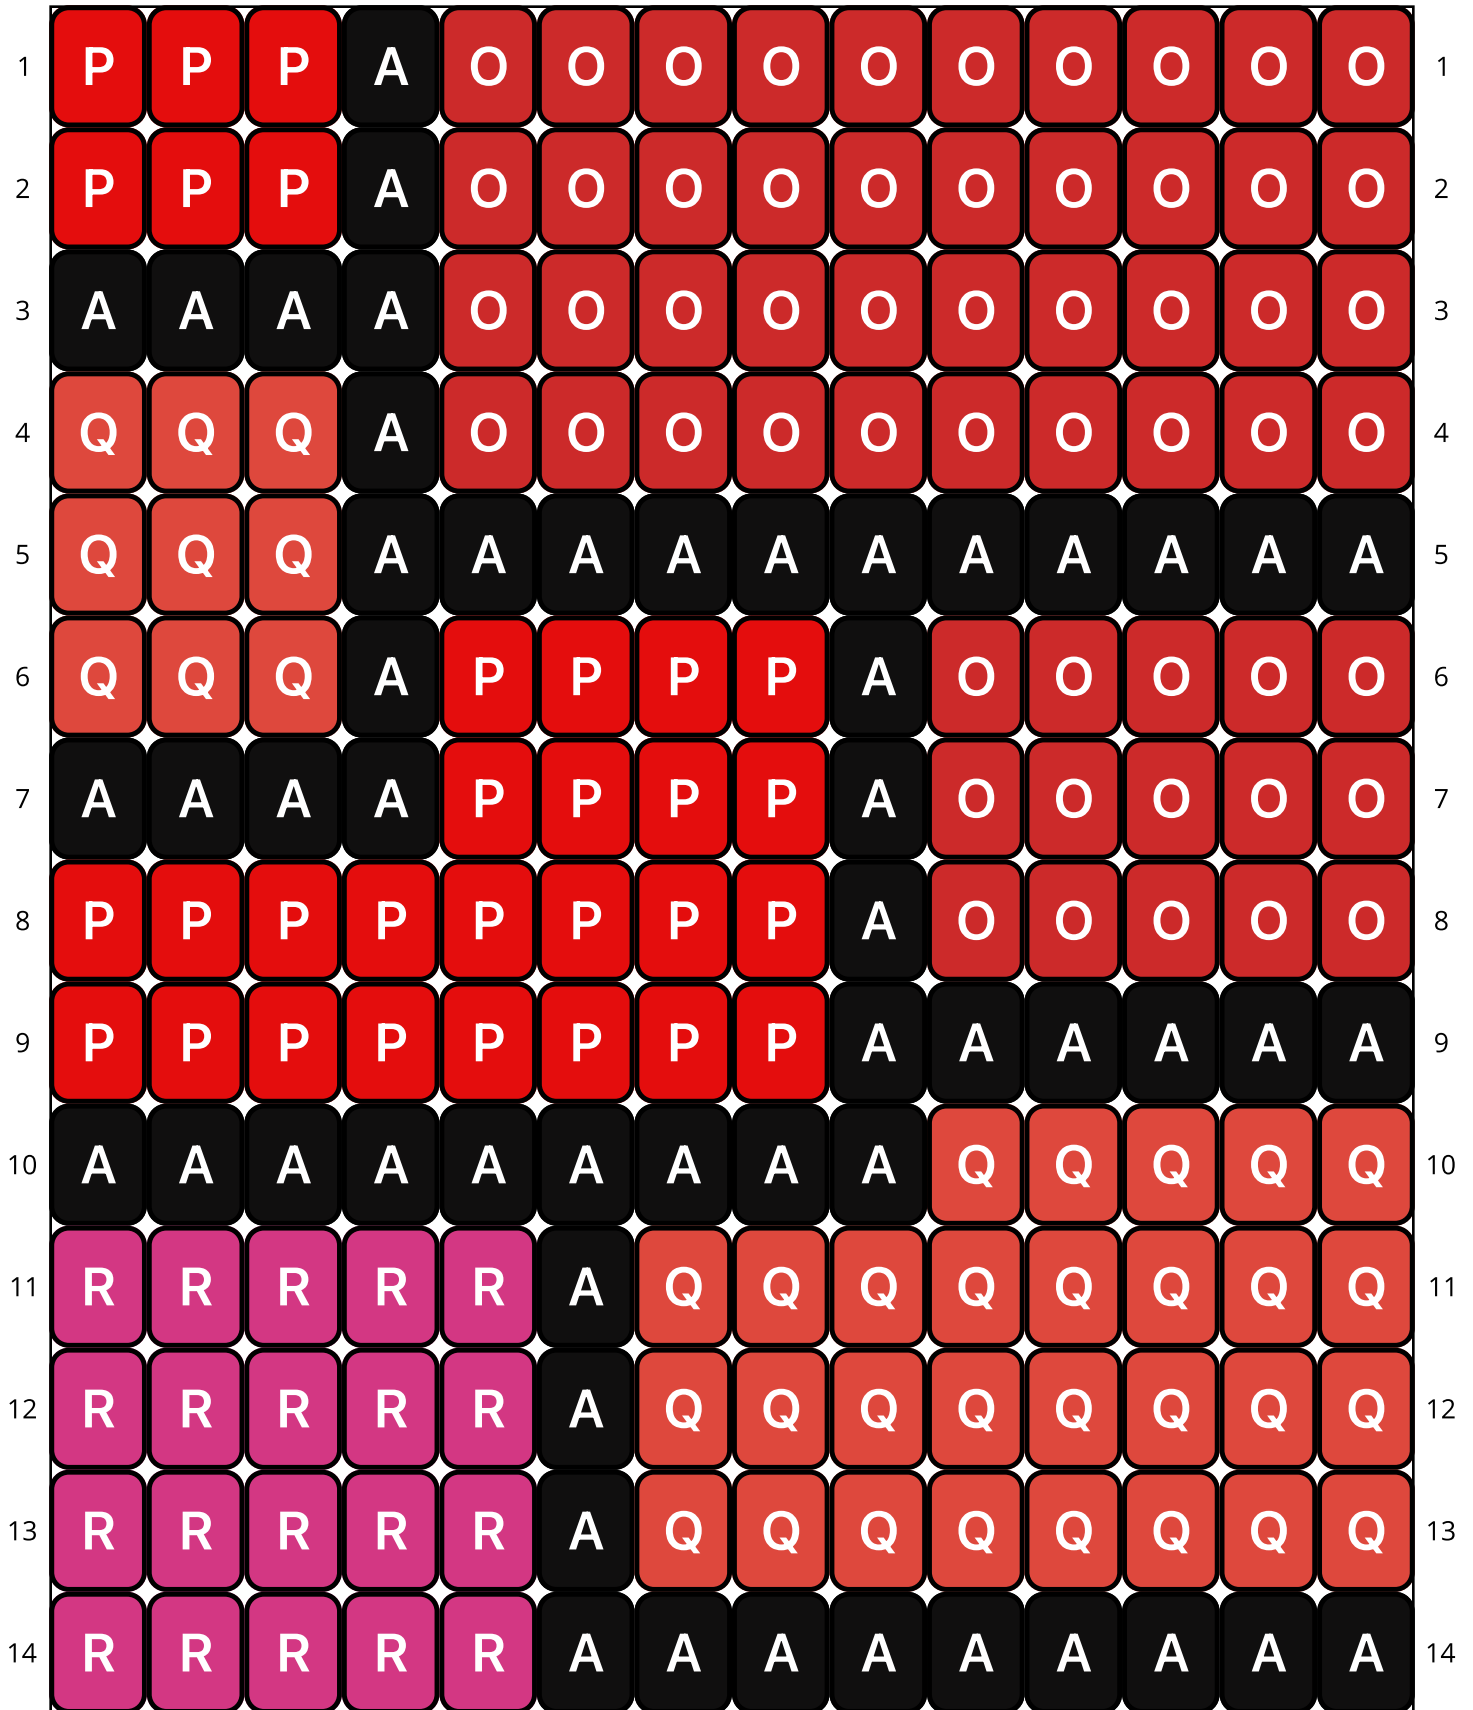

# Fit In The Rainbow

Type: Loom

Width: 14

Height: 58

Finished size: 0.7 x 3.8"

Total beads: 812

© The Pixel Zone

[thepixelzone.com](http://thepixelzone.com)

## Word Chart

Starting bead: Top Left

Row 1 (R) (3)P, (1)A, (10)O

Row 2 (R) (3)P, (1)A, (10)O

Row 3 (R) (4)A, (10)O

Row 4 (R) (3)Q, (1)A, (10)O

Row 5 (R) (3)Q, (11)A

Row 6 (R) (3)Q, (1)A, (4)P, (1)A, (5)O

Row 15 (R) (5)R, (1)A, (5)S, (1)A, (2)R

Row 16 (R) (5)R, (1)A, (5)S, (1)A, (2)R

Row 17 (R) (5)R, (1)A, (5)S, (1)A, (2)R

Row 18 (R) (5)R, (1)A, (2)S, (6)A

Row 19 (R) (6)A, (2)S, (1)A, (5)T

Row 20 (R) (8)S, (1)A, (5)T

DB175  
Transparent Emerald AB  
Count: 23

DB216  
Opaque Cobalt Luster  
Count: 26

DB218  
Opaque Medium Turquoise Blue Luster  
Count: 30

DB243  
Blue Ceylon  
Count: 6

DB266  
Opaque Denim Blue Luster  
Count: 19