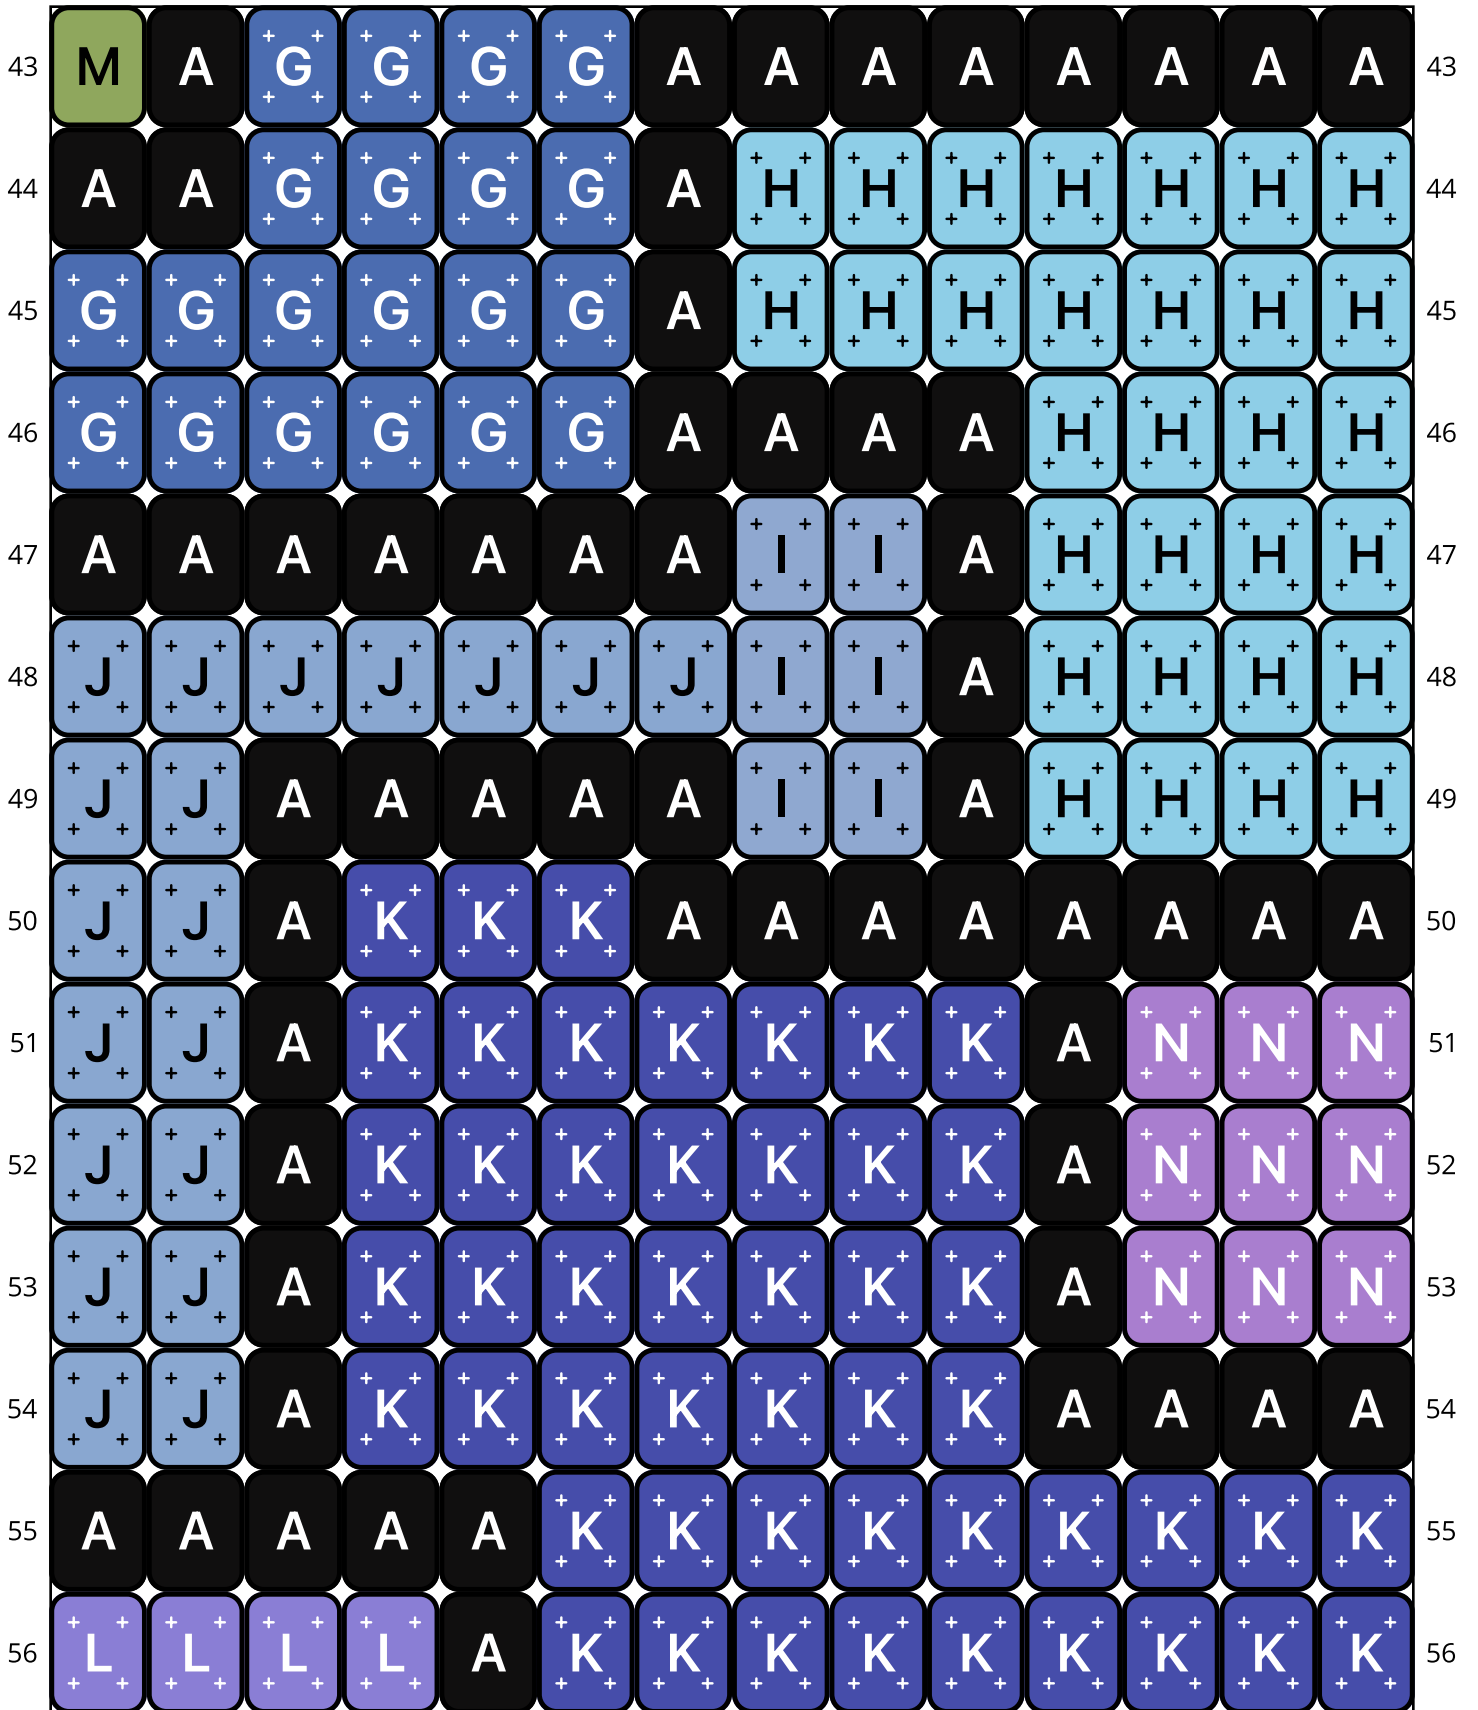

# Fit In The Rainbow

Type: Loom

Width: 14

Height: 58

Finished size: 0.7 x 3.8"

Total beads: 812

© The Pixel Zone

[thepixelzone.com](http://thepixelzone.com)

## Word Chart

Starting bead: Top Left

Row 1 (R) (3)P, (1)A, (10)O

Row 2 (R) (3)P, (1)A, (10)O

Row 3 (R) (4)A, (10)O

Row 4 (R) (3)Q, (1)A, (10)O

Row 5 (R) (3)Q, (11)A

Row 6 (R) (3)Q, (1)A, (4)P, (1)A, (5)O

Row 7 (R) (4)A, (4)P, (1)A, (5)O

Row 8 (R) (8)P, (1)A, (5)O

Row 9 (R) (8)P, (6)A

Row 10 (R) (9)A, (5)Q

Row 11 (R) (5)R, (1)A, (8)Q

Row 12 (R) (5)R, (1)A, (8)Q

Row 13 (R) (5)R, (1)A, (8)Q

Row 14 (R) (5)R, (9)A

Row 15 (R) (5)R, (1)A, (5)S, (1)A, (2)R

Row 16 (R) (5)R, (1)A, (5)S, (1)A, (2)R

Row 17 (R) (5)R, (1)A, (5)S, (1)A, (2)R

Row 18 (R) (5)R, (1)A, (2)S, (6)A

Row 19 (R) (6)A, (2)S, (1)A, (5)T

Row 20 (R) (8)S, (1)A, (5)T