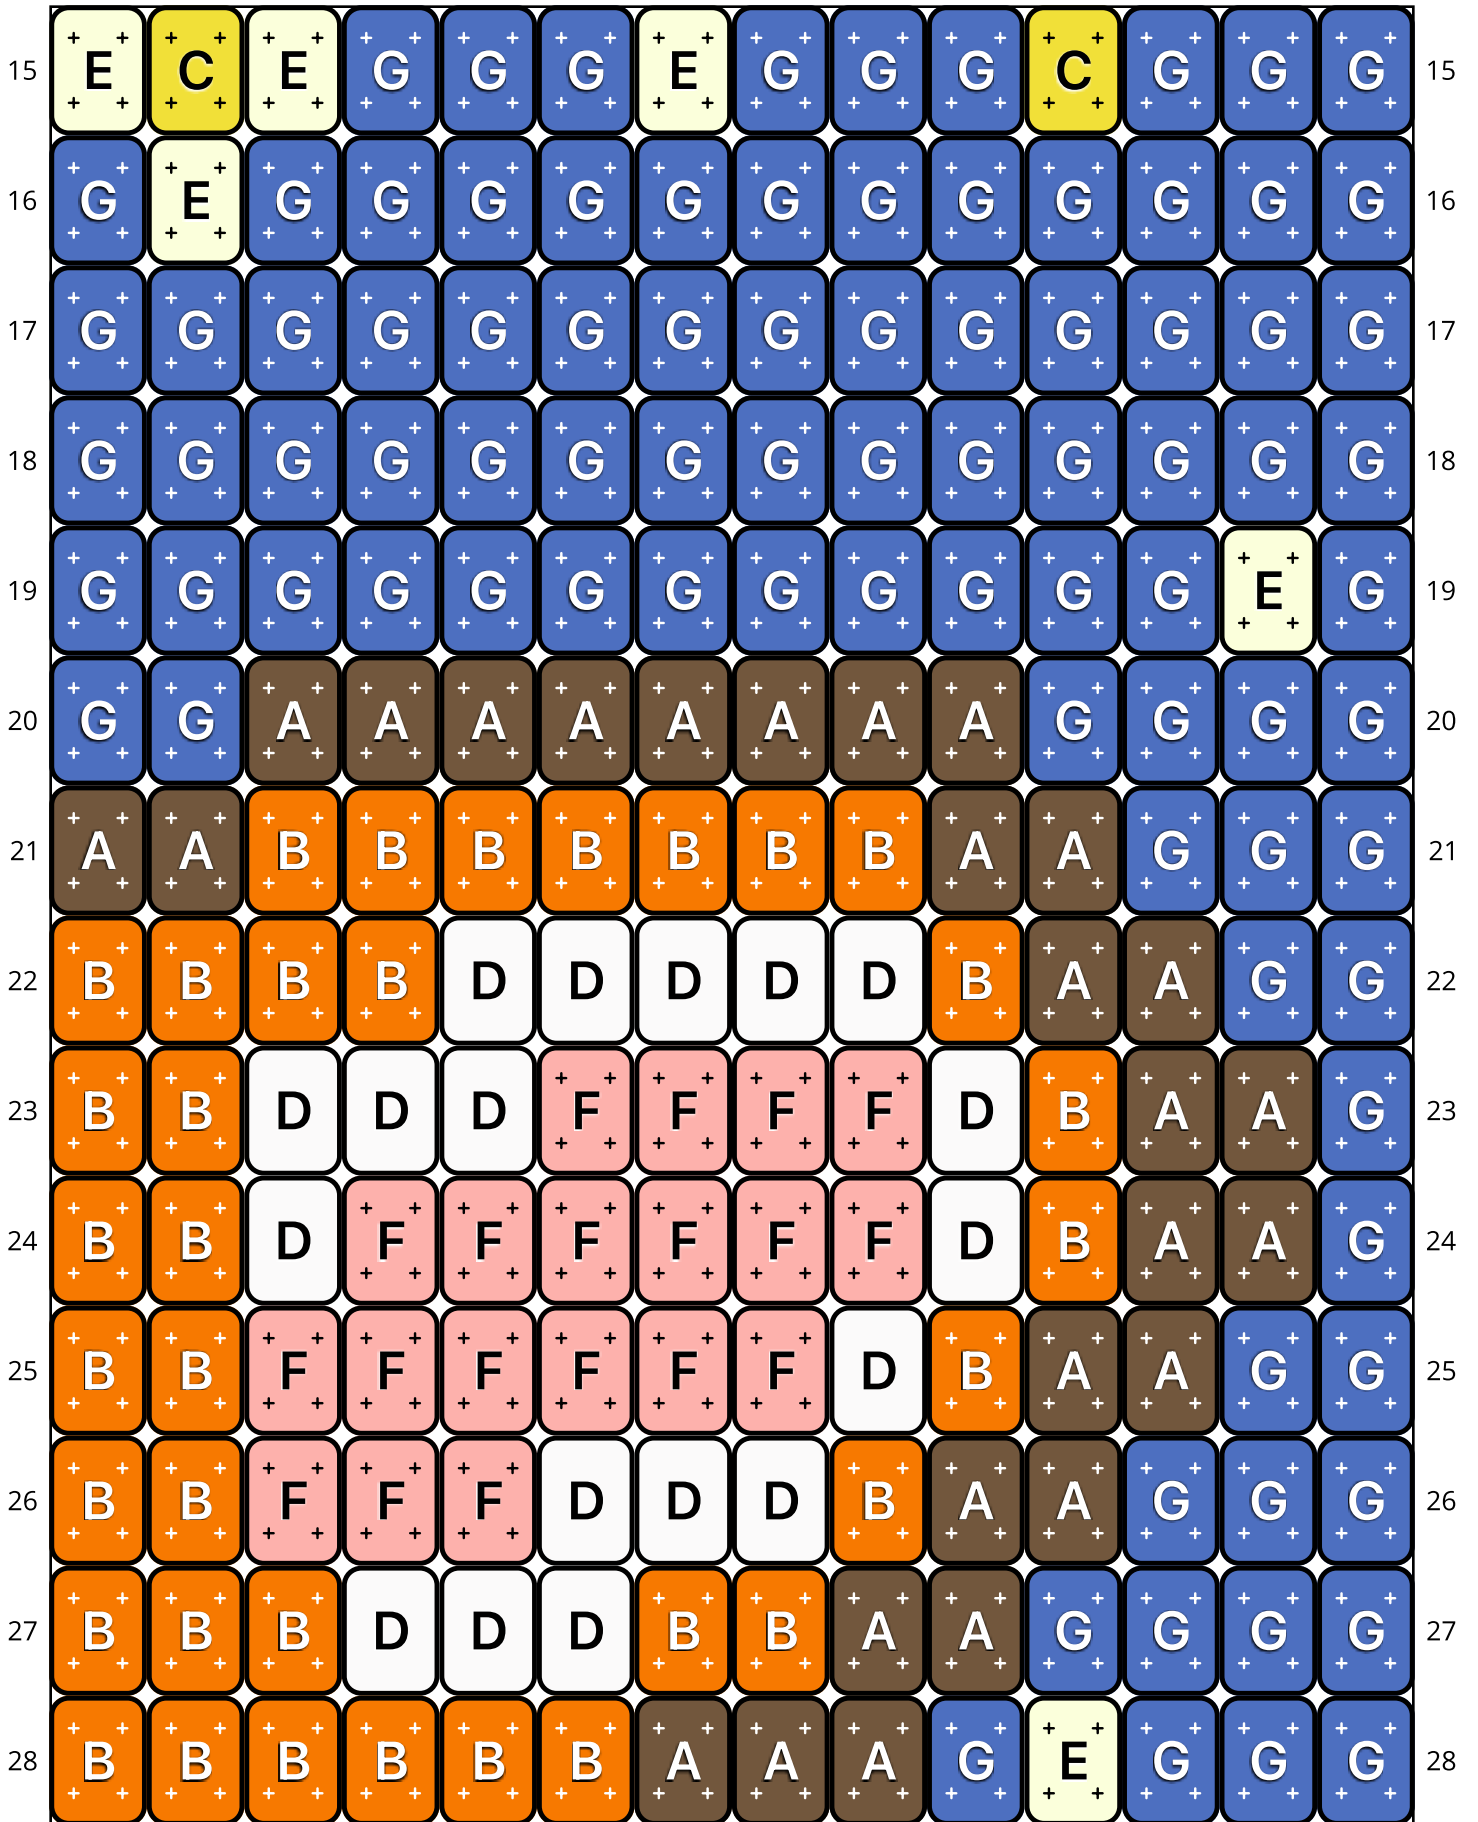

Foxy Boloxy

Type: Loom

Width: 14

Height: 68

Finished size: 0.7 x 4.5"

Total beads: 952

© 2025 Just Bead It | The Pixel Zone

thepixelzone.com

Loom Bead Pattern | Personal Use ONLY

| | | | | | | | | | | | | | | | |
|------|---|---|---|---|---|---|---|---|---|---|---|---|---|---|------|
| 29 | B | B | B | B | B | A | A | G | G | G | E | G | G | G | 29 |
| 30 | B | B | B | B | A | A | G | G | E | E | C | E | E | G | 30 |
| 31 | B | B | B | B | A | G | G | G | G | G | E | G | G | G | 31 |
| 32 | B | B | B | B | A | G | G | G | G | G | E | G | G | G | 32 |
| 33 | B | B | B | B | A | G | G | G | G | G | G | G | G | G | 33 |
| 34 | B | B | B | B | A | G | C | G | G | G | G | G | G | G | 34 |
| ▶ 35 | B | B | B | B | A | G | G | G | G | G | G | G | G | G | 35 ◀ |
| 36 | B | B | B | B | A | G | G | G | G | G | E | G | G | G | 36 |
| 37 | B | B | B | B | A | G | G | G | G | E | C | E | G | G | 37 |
| 38 | B | B | B | B | A | G | G | G | G | G | E | G | G | G | 38 |
| 39 | B | B | B | B | A | A | G | G | G | G | G | G | G | G | 39 |
| 40 | B | B | B | B | B | A | A | G | G | G | G | G | G | G | 40 |
| 41 | B | B | B | B | B | B | A | A | A | G | G | G | G | G | 41 |
| 42 | B | B | B | D | D | D | B | B | A | A | G | G | C | G | 42 |

Word Chart

Starting bead: Top Right

Row 1 (L) (14)G

Row 2 (L) (14)G

Row 3 (L) (14)G

Row 4 (L) (14)G

Row 5 (L) (14)G

Row 6 (L) (3)G, (1)E, (10)G