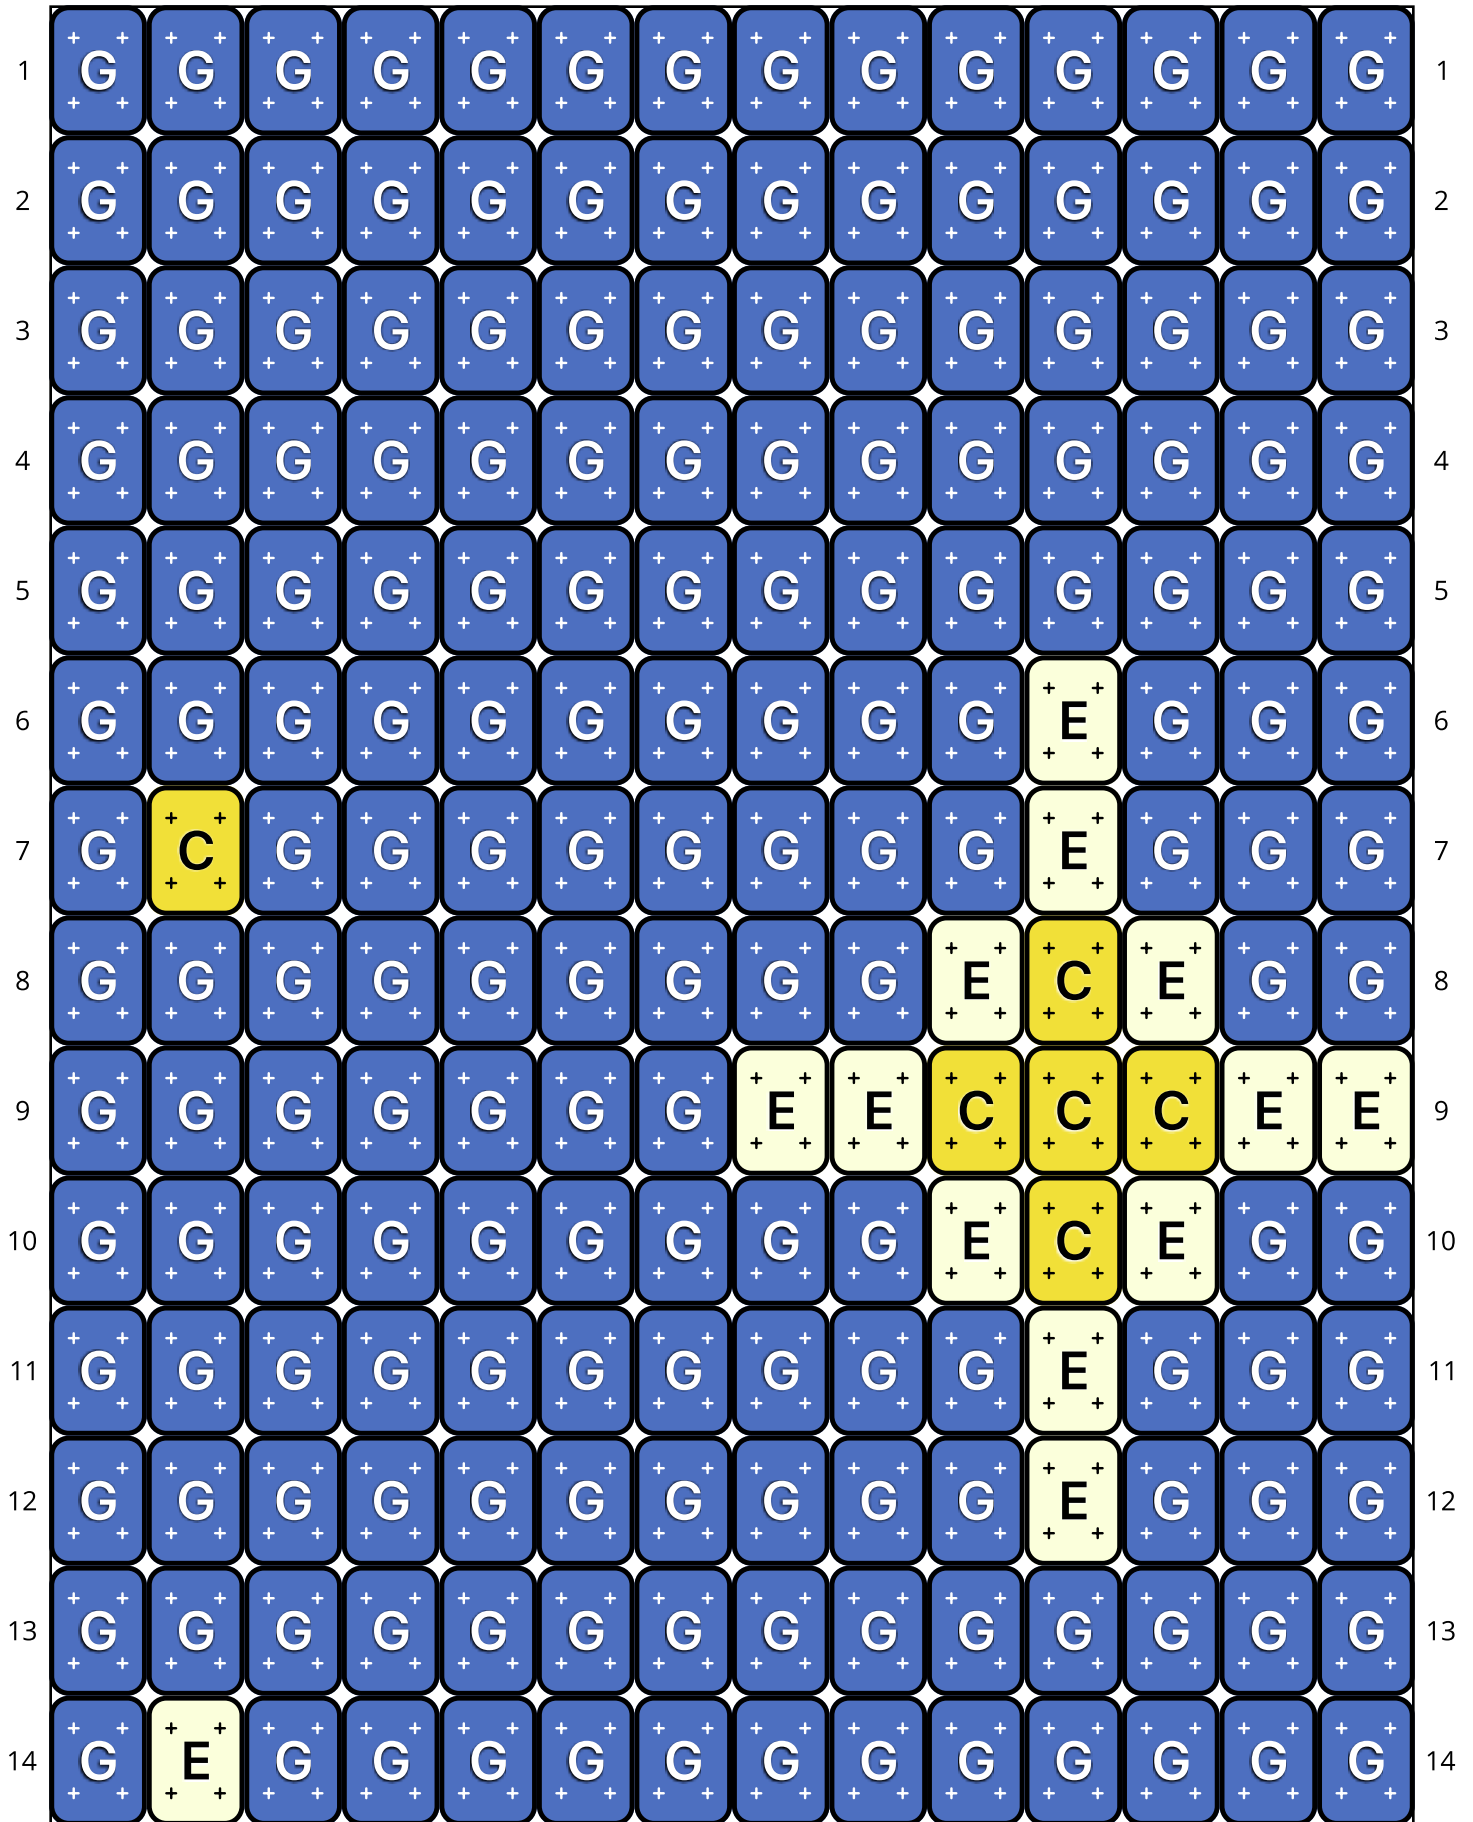

Foxy Boloxy

Type: Loom

Width: 14

Height: 68

Finished size: 0.7 x 4.5"

Total beads: 952

© 2025 Just Bead It | The Pixel Zone

thepixelzone.com

Loom Bead Pattern | Personal Use ONLY

| | | | | | | | | | | | | | | | |
|------|---|---|---|---|---|---|---|---|---|---|---|---|---|---|------|
| 29 | B | B | B | B | B | A | A | G | G | G | E | G | G | G | 29 |
| 30 | B | B | B | B | A | A | G | G | E | E | C | E | E | G | 30 |
| 31 | B | B | B | B | A | G | G | G | G | G | E | G | G | G | 31 |
| 32 | B | B | B | B | A | G | G | G | G | G | E | G | G | G | 32 |
| 33 | B | B | B | B | A | G | G | G | G | G | G | G | G | G | 33 |
| 34 | B | B | B | B | A | G | C | G | G | G | G | G | G | G | 34 |
| ▶ 35 | B | B | B | B | A | G | G | G | G | G | G | G | G | G | 35 ◀ |
| 36 | B | B | B | B | A | G | G | G | G | G | E | G | G | G | 36 |
| 37 | B | B | B | B | A | G | G | G | G | E | C | E | G | G | 37 |
| 38 | B | B | B | B | A | G | G | G | G | G | E | G | G | G | 38 |
| 39 | B | B | B | B | A | A | G | G | G | G | G | G | G | G | 39 |
| 40 | B | B | B | B | B | A | A | G | G | G | G | G | G | G | 40 |
| 41 | B | B | B | B | B | B | A | A | A | G | G | G | G | G | 41 |
| 42 | B | B | B | D | D | D | B | B | A | A | G | G | C | G | 42 |

Word Chart

Starting bead: Top Right

Row 1 (L) (14)G

Row 2 (L) (14)G

Row 3 (L) (14)G

Row 4 (L) (14)G

Row 5 (L) (14)G

Row 6 (L) (3)G, (1)E, (10)G