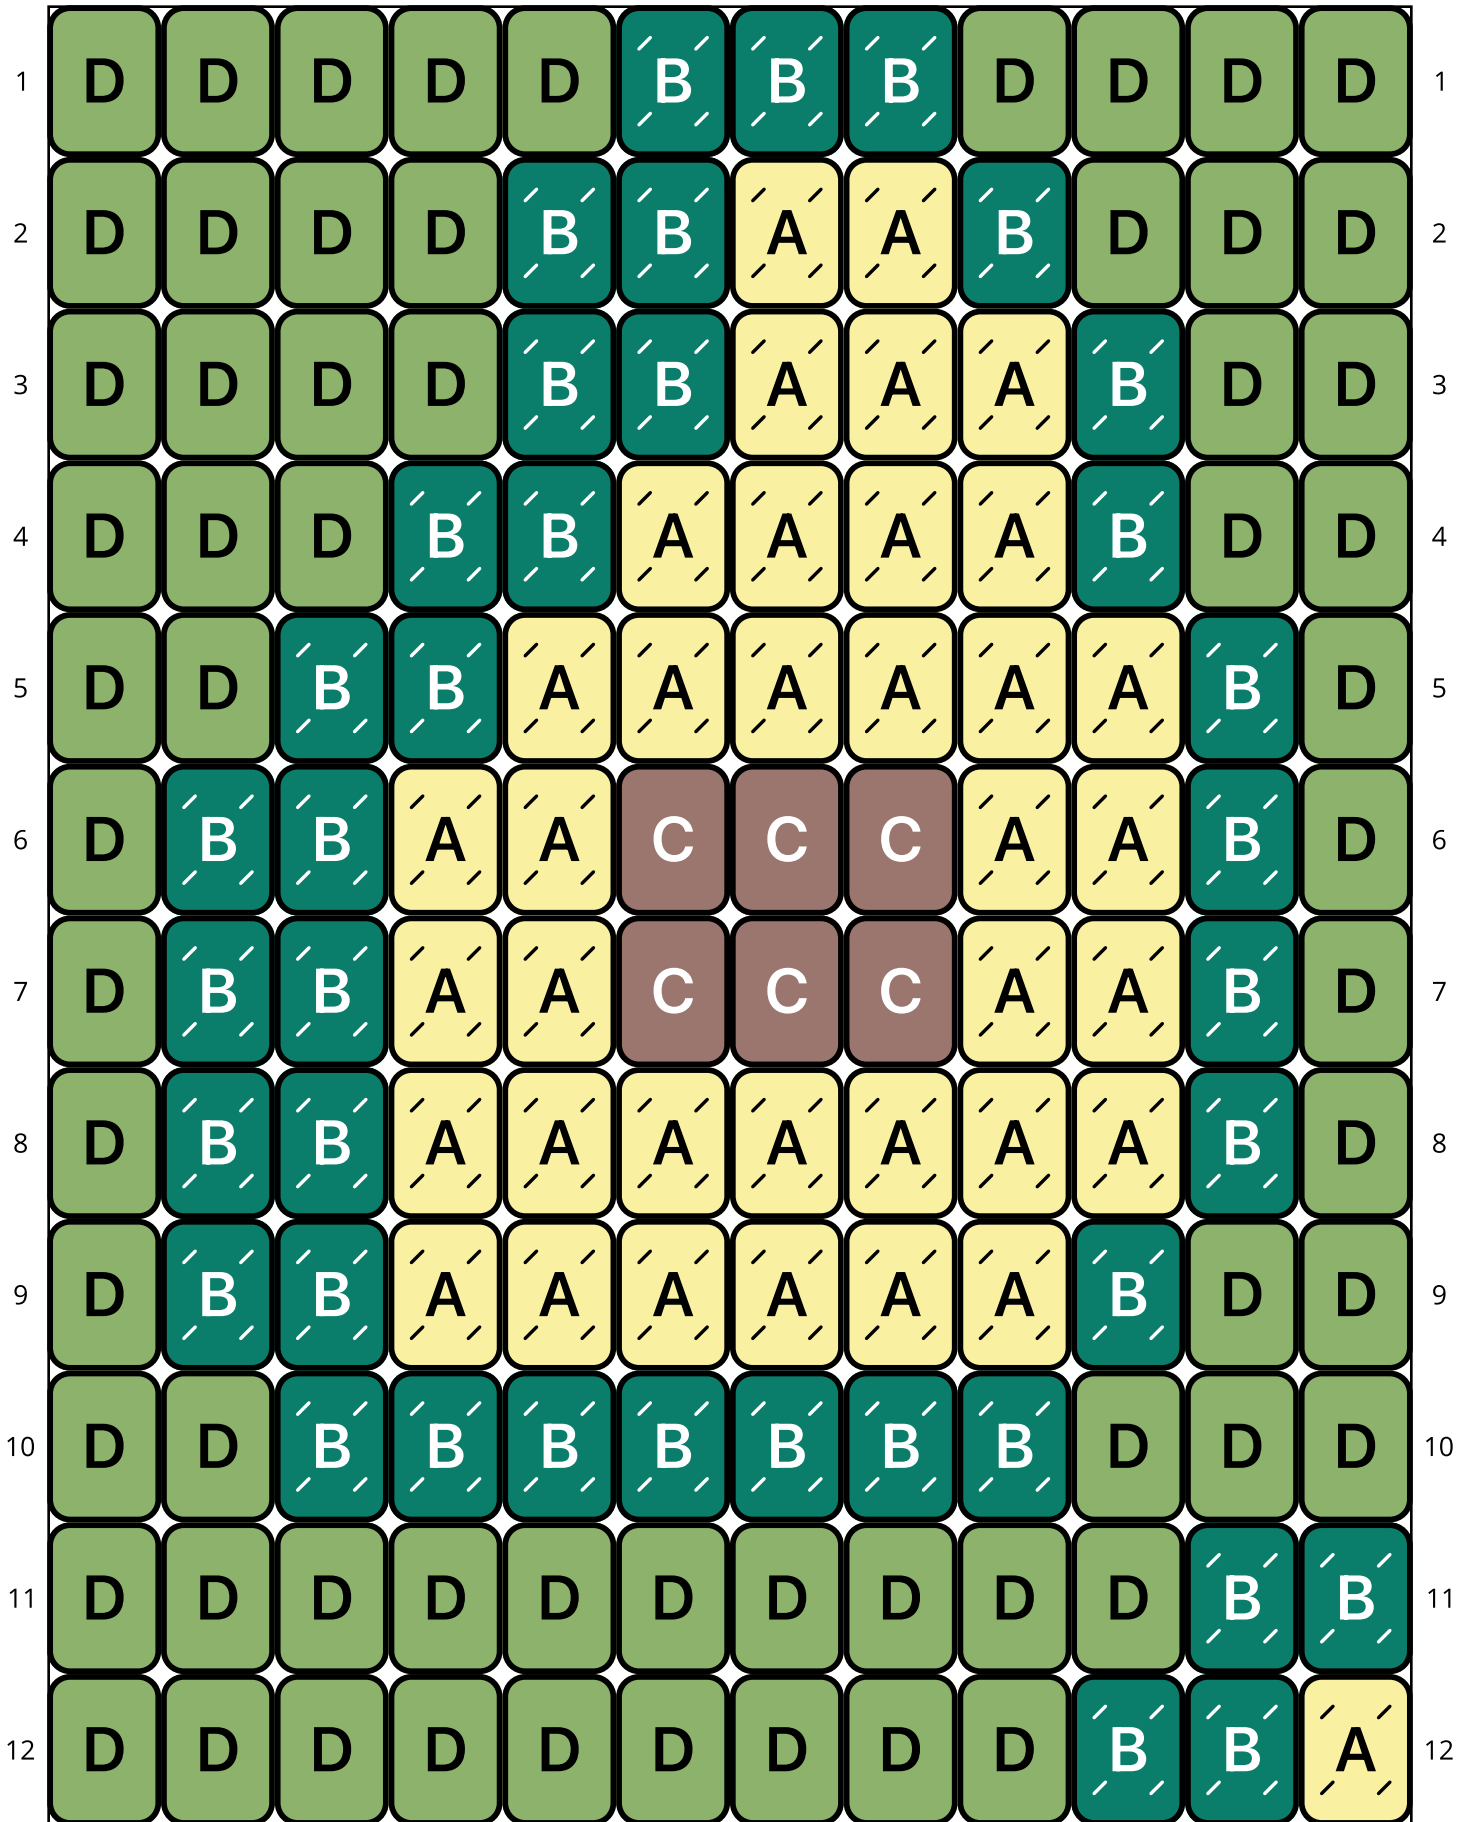

Fresh Shavacado

Type: Loom

Width: 12

Height: 68

Finished size: 0.6 x 4.5"

Total beads: 816

© 2025 Just Bead It

Loom Bead Pattern | Personal Use ONLY

Word Chart

Starting bead: Top Right

Row 1 (L) (4)D, (3)B, (5)D

Row 2 (L) (3)D, (1)B, (2)A, (2)B, (4)D

Row 3 (L) (2)D, (1)B, (3)A, (2)B, (4)D

Row 4 (L) (2)D, (1)B, (4)A, (2)B, (3)D

Row 5 (L) (1)D, (1)B, (6)A, (2)B, (2)D