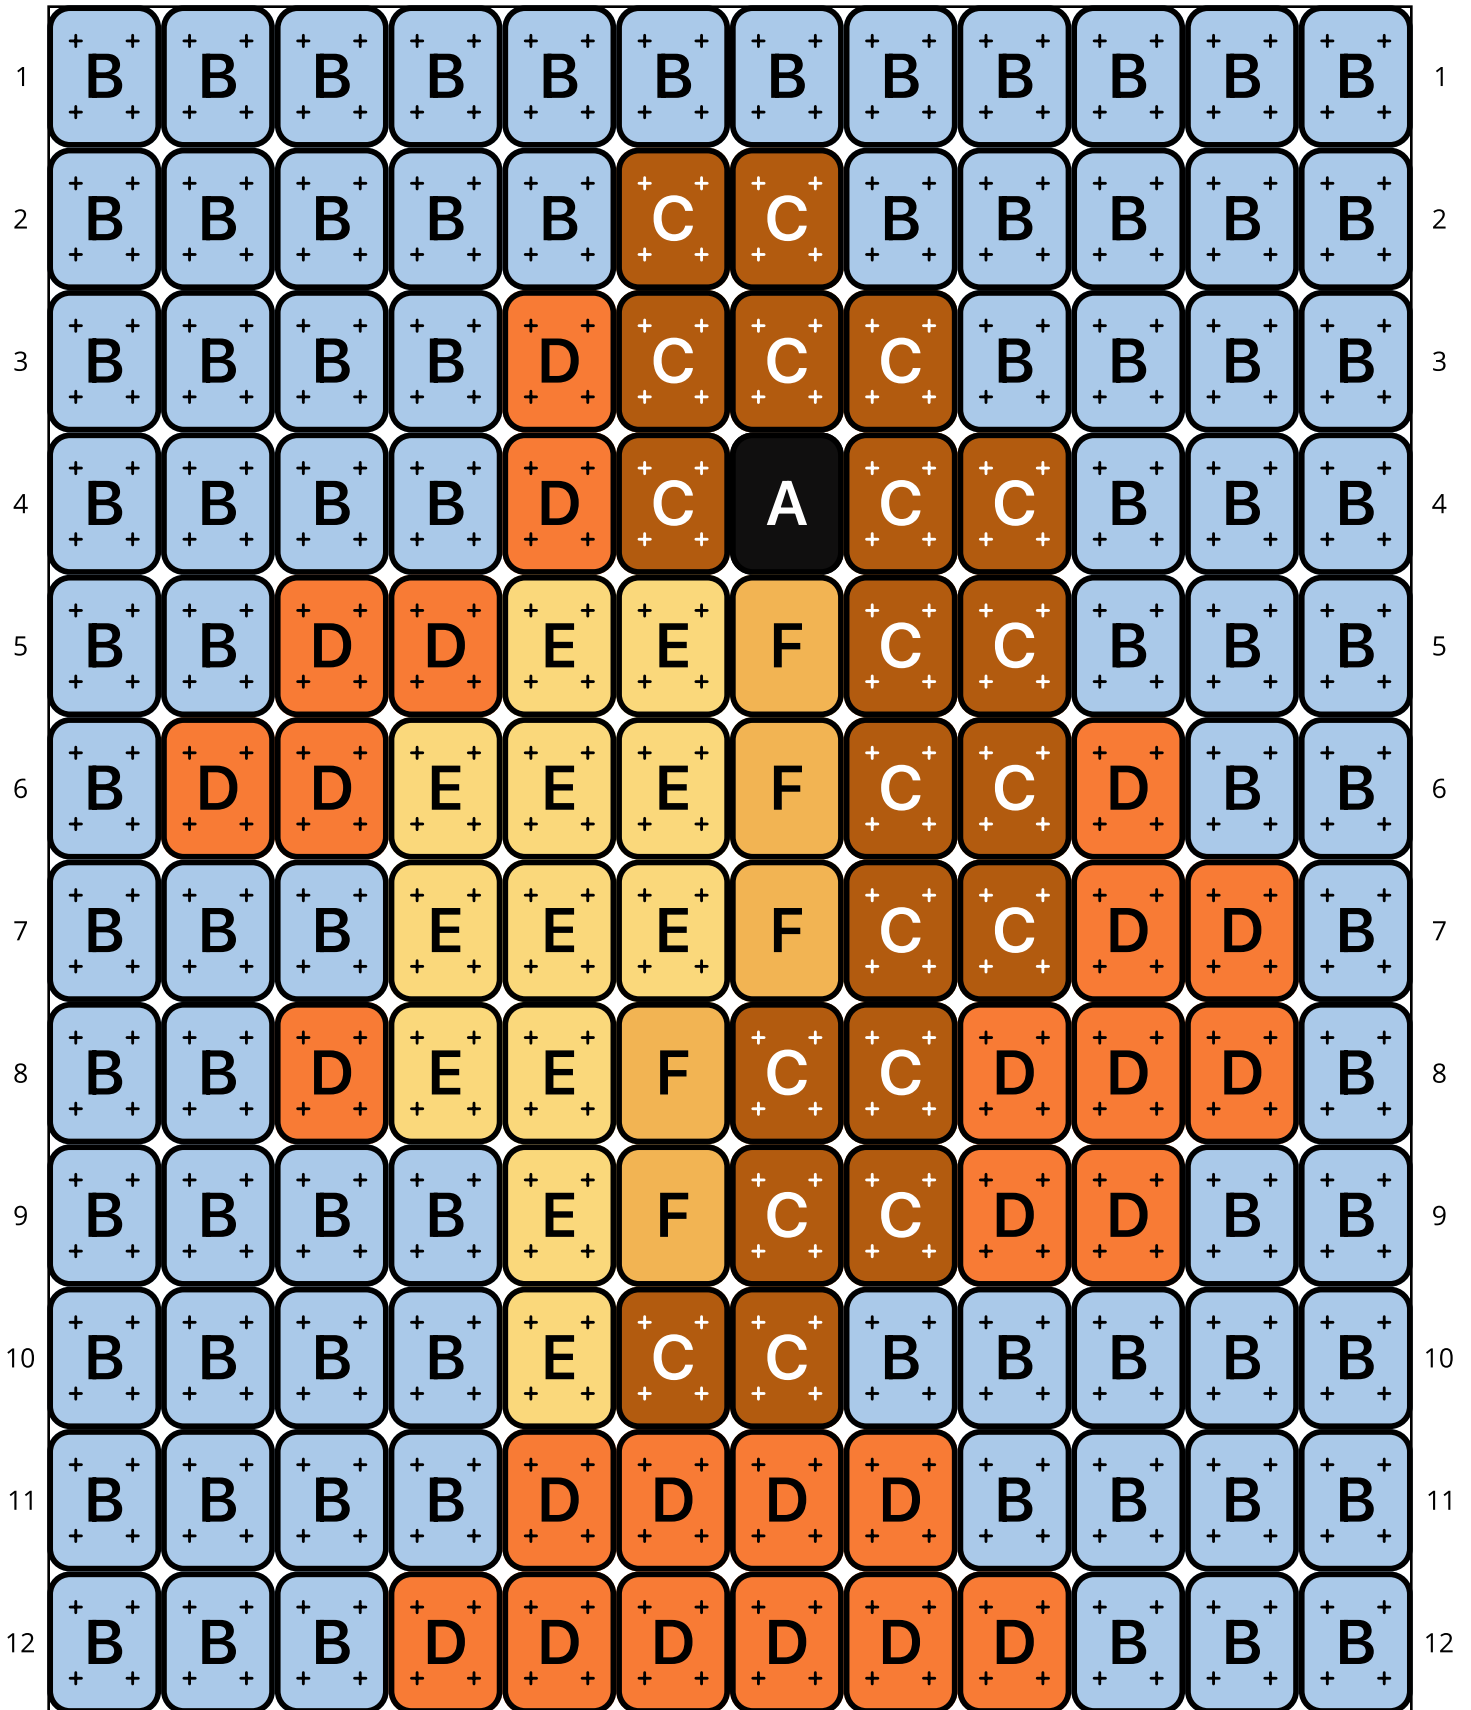

# Goldfish

Type: Loom

Width: 12

Height: 65

Finished size: 0.6 x 4.3"

Total beads: 780

© The Pixel Zone

[thepixelzone.com](http://thepixelzone.com)

Loom Bead Pattern | Personal Use ONLY | NO Selling

49	B	B	B	B	B	B	B	B	B	B	D	C	49
50	C	B	B	B	B	B	B	B	B	B	D	C	50
51	C	C	B	B	B	B	B	B	D	D	E	E	51
52	A	C	C	B	B	B	B	D	D	E	E	E	52
53	F	C	C	B	B	B	B	B	B	E	E	E	53
54	F	C	C	D	B	B	B	B	D	E	E	F	54
55	F	C	C	D	D	B	B	B	B	B	E	F	55
56	C	C	D	D	D	B	B	B	B	B	E	C	56
57	C	C	D	D	B	B	B	B	B	B	D	D	57
58	C	B	B	B	B	B	B	B	B	D	D	D	58
59	D	D	B	B	B	B	B	B	D	D	D	D	59
60	D	D	D	B	B	B	B	B	D	D	B	B	60

## Word Chart

Starting bead: Top Left

Row 1 (R) (12)B

Row 2 (R) (5)B, (2)C, (5)B

Row 3 (R) (4)B, (1)D, (3)C, (4)B

Row 4 (R) (4)B, (1)D, (1)C, (1)A, (2)C, (3)B

Row 5 (R) (2)B, (2)D, (2)E, (1)F, (2)C, (3)B

Row 6 (R) (1)B, (2)D, (3)E, (1)F, (2)C, (1)D, (2)B

Row 13 (R) (2)B, (8)D, (2)B

Row 14 (R) (2)B, (2)D, (4)B, (2)D, (2)B

Row 15 (R) (2)B, (1)D, (6)B, (1)D, (2)B

Row 16 (R) (11)B, (1)C

Row 17 (R) (10)B, (1)D, (1)C

Row 18 (R) (1)C, (9)B, (1)D, (1)C

Row 19 (R) (2)C, (6)B, (2)D, (2)E