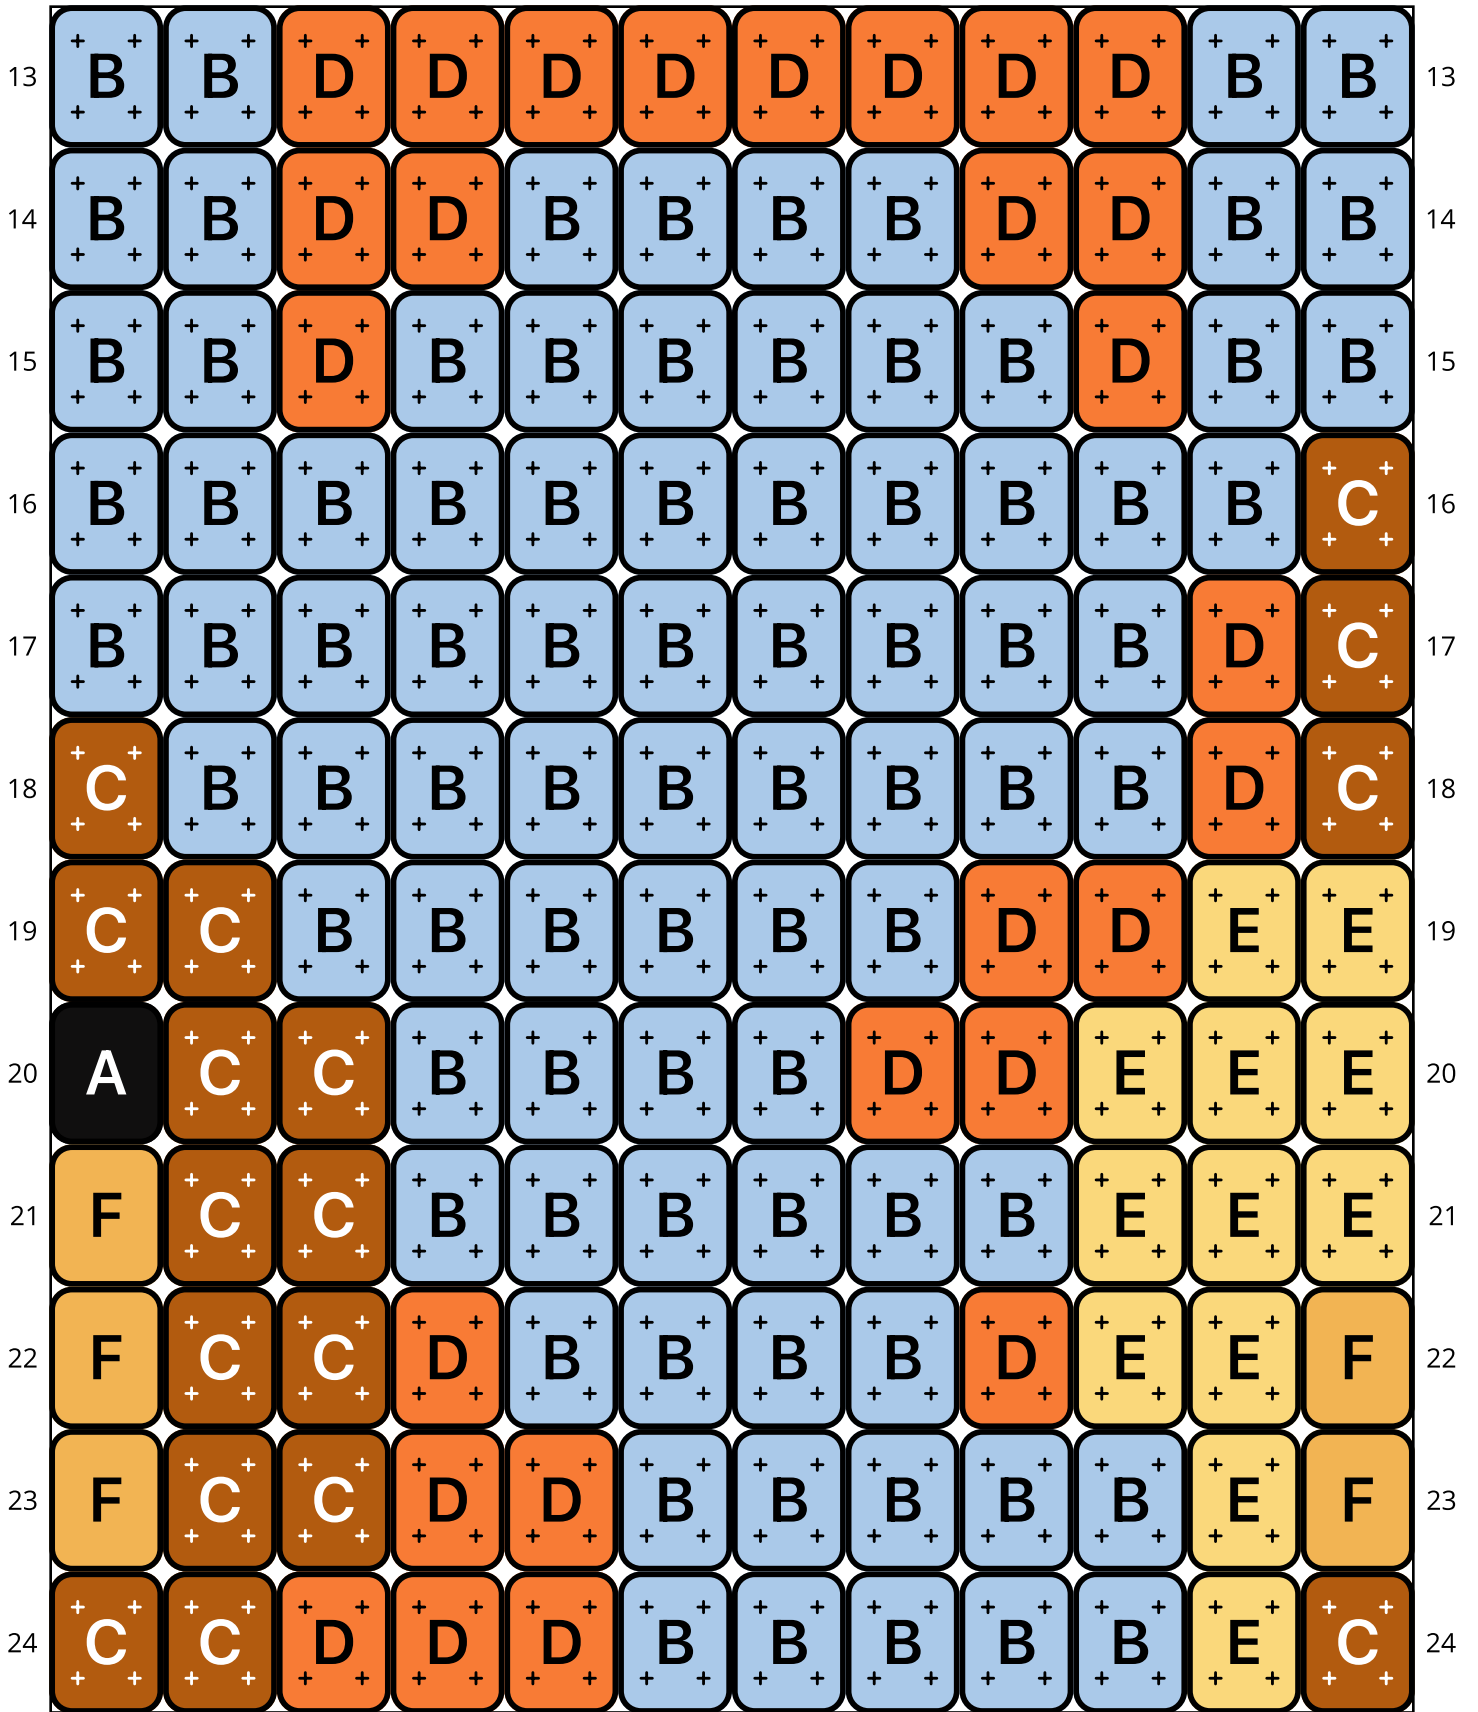

# Goldfish

Type: Loom

Width: 12

Height: 65

Finished size: 0.6 x 4.3"

Total beads: 780

© The Pixel Zone

[thepixelzone.com](http://thepixelzone.com)

Loom Bead Pattern | Personal Use ONLY | NO Selling

49	B	B	B	B	B	B	B	B	B	B	D	C	49
50	C	B	B	B	B	B	B	B	B	B	D	C	50
51	C	C	B	B	B	B	B	B	D	D	E	E	51
52	A	C	C	B	B	B	B	D	D	E	E	E	52
53	F	C	C	B	B	B	B	B	B	E	E	E	53
54	F	C	C	D	B	B	B	B	D	E	E	F	54
55	F	C	C	D	D	B	B	B	B	B	E	F	55
56	C	C	D	D	D	B	B	B	B	B	E	C	56
57	C	C	D	D	B	B	B	B	B	B	D	D	57
58	C	B	B	B	B	B	B	B	B	D	D	D	58
59	D	D	B	B	B	B	B	B	D	D	D	D	59
60	D	D	D	B	B	B	B	B	D	D	B	B	60

## Word Chart

Starting bead: Top Left

Row 1 (R) (12)B

Row 2 (R) (5)B, (2)C, (5)B

Row 3 (R) (4)B, (1)D, (3)C, (4)B

Row 4 (R) (4)B, (1)D, (1)C, (1)A, (2)C, (3)B

Row 5 (R) (2)B, (2)D, (2)E, (1)F, (2)C, (3)B

Row 6 (R) (1)B, (2)D, (3)E, (1)F, (2)C, (1)D, (2)B

Row 20 (R) (1)A, (2)C, (4)B, (2)D, (3)E

Row 21 (R) (1)F, (2)C, (6)B, (3)E

Row 22 (R) (1)F, (2)C, (1)D, (4)B, (1)D, (2)E, (1)F

Row 23 (R) (1)F, (2)C, (2)D, (5)B, (1)E, (1)F

Row 24 (R) (2)C, (3)D, (5)B, (1)E, (1)C