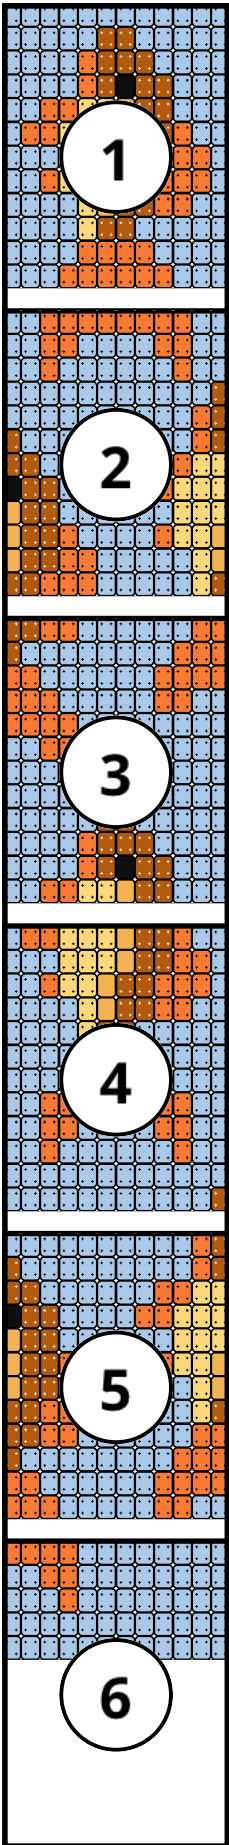

# Goldfish

Type: Loom

Width: 12

Height: 65

Finished size: 0.6 x 4.3"

Total beads: 780

© The Pixel Zone

[thepixelzone.com](http://thepixelzone.com)

Loom Bead Pattern | Personal Use ONLY | NO Selling

49	B	B	B	B	B	B	B	B	B	B	D	C	49
50	C	B	B	B	B	B	B	B	B	B	D	C	50
51	C	C	B	B	B	B	B	B	D	D	E	E	51
52	A	C	C	B	B	B	B	D	D	E	E	E	52
53	F	C	C	B	B	B	B	B	B	E	E	E	53
54	F	C	C	D	B	B	B	B	D	E	E	F	54
55	F	C	C	D	D	B	B	B	B	B	E	F	55
56	C	C	D	D	D	B	B	B	B	B	E	C	56
57	C	C	D	D	B	B	B	B	B	B	D	D	57
58	C	B	B	B	B	B	B	B	B	D	D	D	58
59	D	D	B	B	B	B	B	B	D	D	D	D	59
60	D	D	D	B	B	B	B	B	D	D	B	B	60

## Word Chart

Starting bead: Top Left

Row 1 (R) (12)B

Row 2 (R) (5)B, (2)C, (5)B

Row 3 (R) (4)B, (1)D, (3)C, (4)B

Row 4 (R) (4)B, (1)D, (1)C, (1)A, (2)C, (3)B

Row 5 (R) (2)B, (2)D, (2)E, (1)F, (2)C, (3)B

Row 6 (R) (1)B, (2)D, (3)E, (1)F, (2)C, (1)D, (2)B

Row 7 (R) (3)B, (3)E, (1)F, (2)C, (2)D, (1)B

Row 8 (R) (2)B, (1)D, (2)E, (1)F, (2)C, (3)D, (1)B

Row 9 (R) (4)B, (1)E, (1)F, (2)C, (2)D, (2)B

Row 10 (R) (4)B, (1)E, (2)C, (5)B

Row 11 (R) (4)B, (4)D, (4)B

Row 12 (R) (3)B, (6)D, (3)B