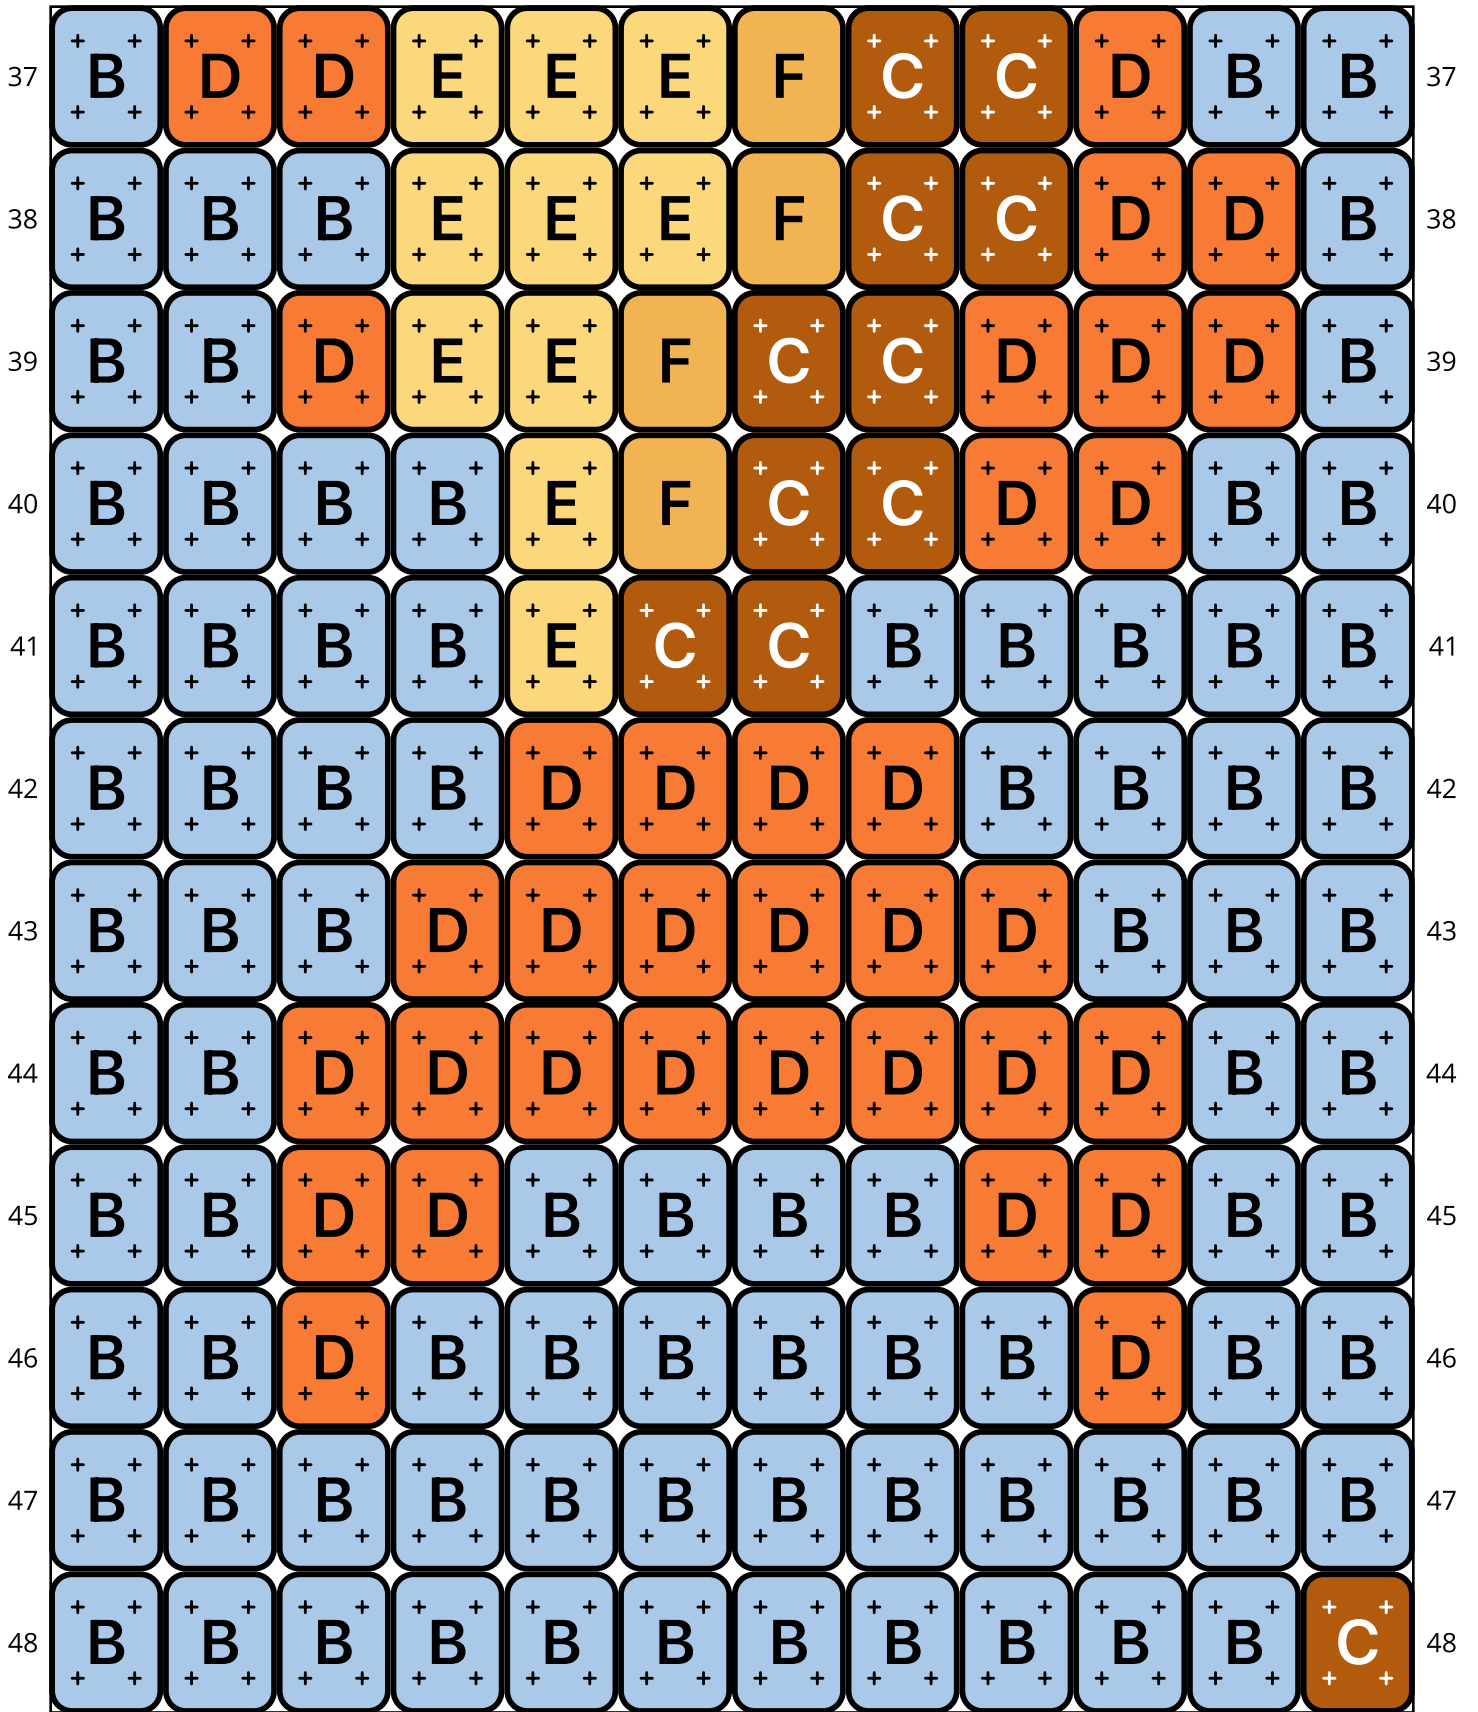

# Goldfish

Type: Loom

Width: 12

Height: 65

Finished size: 0.6 x 4.3"

Total beads: 780

© The Pixel Zone

[thepixelzone.com](http://thepixelzone.com)

Loom Bead Pattern | Personal Use ONLY | NO Selling

49	B	B	B	B	B	B	B	B	B	B	D	C	49
50	C	B	B	B	B	B	B	B	B	B	D	C	50
51	C	C	B	B	B	B	B	B	D	D	E	E	51
52	A	C	C	B	B	B	B	D	D	E	E	E	52
53	F	C	C	B	B	B	B	B	B	E	E	E	53
54	F	C	C	D	B	B	B	B	D	E	E	F	54
55	F	C	C	D	D	B	B	B	B	B	E	F	55
56	C	C	D	D	D	B	B	B	B	B	E	C	56
57	C	C	D	D	B	B	B	B	B	B	D	D	57
58	C	B	B	B	B	B	B	B	B	D	D	D	58
59	D	D	B	B	B	B	B	B	D	D	D	D	59
60	D	D	D	B	B	B	B	B	D	D	B	B	60

## Word Chart

Starting bead: Top Left

Row 1 (R) (12)B

Row 2 (R) (5)B, (2)C, (5)B

Row 3 (R) (4)B, (1)D, (3)C, (4)B

Row 4 (R) (4)B, (1)D, (1)C, (1)A, (2)C, (3)B

Row 5 (R) (2)B, (2)D, (2)E, (1)F, (2)C, (3)B

Row 6 (R) (1)B, (2)D, (3)E, (1)F, (2)C, (1)D, (2)B

Row 13 (R) (2)B, (8)D, (2)B

Row 14 (R) (2)B, (2)D, (4)B, (2)D, (2)B

Row 15 (R) (2)B, (1)D, (6)B, (1)D, (2)B

Row 16 (R) (11)B, (1)C

Row 17 (R) (10)B, (1)D, (1)C

Row 18 (R) (1)C, (9)B, (1)D, (1)C

Row 19 (R) (2)C, (6)B, (2)D, (2)E