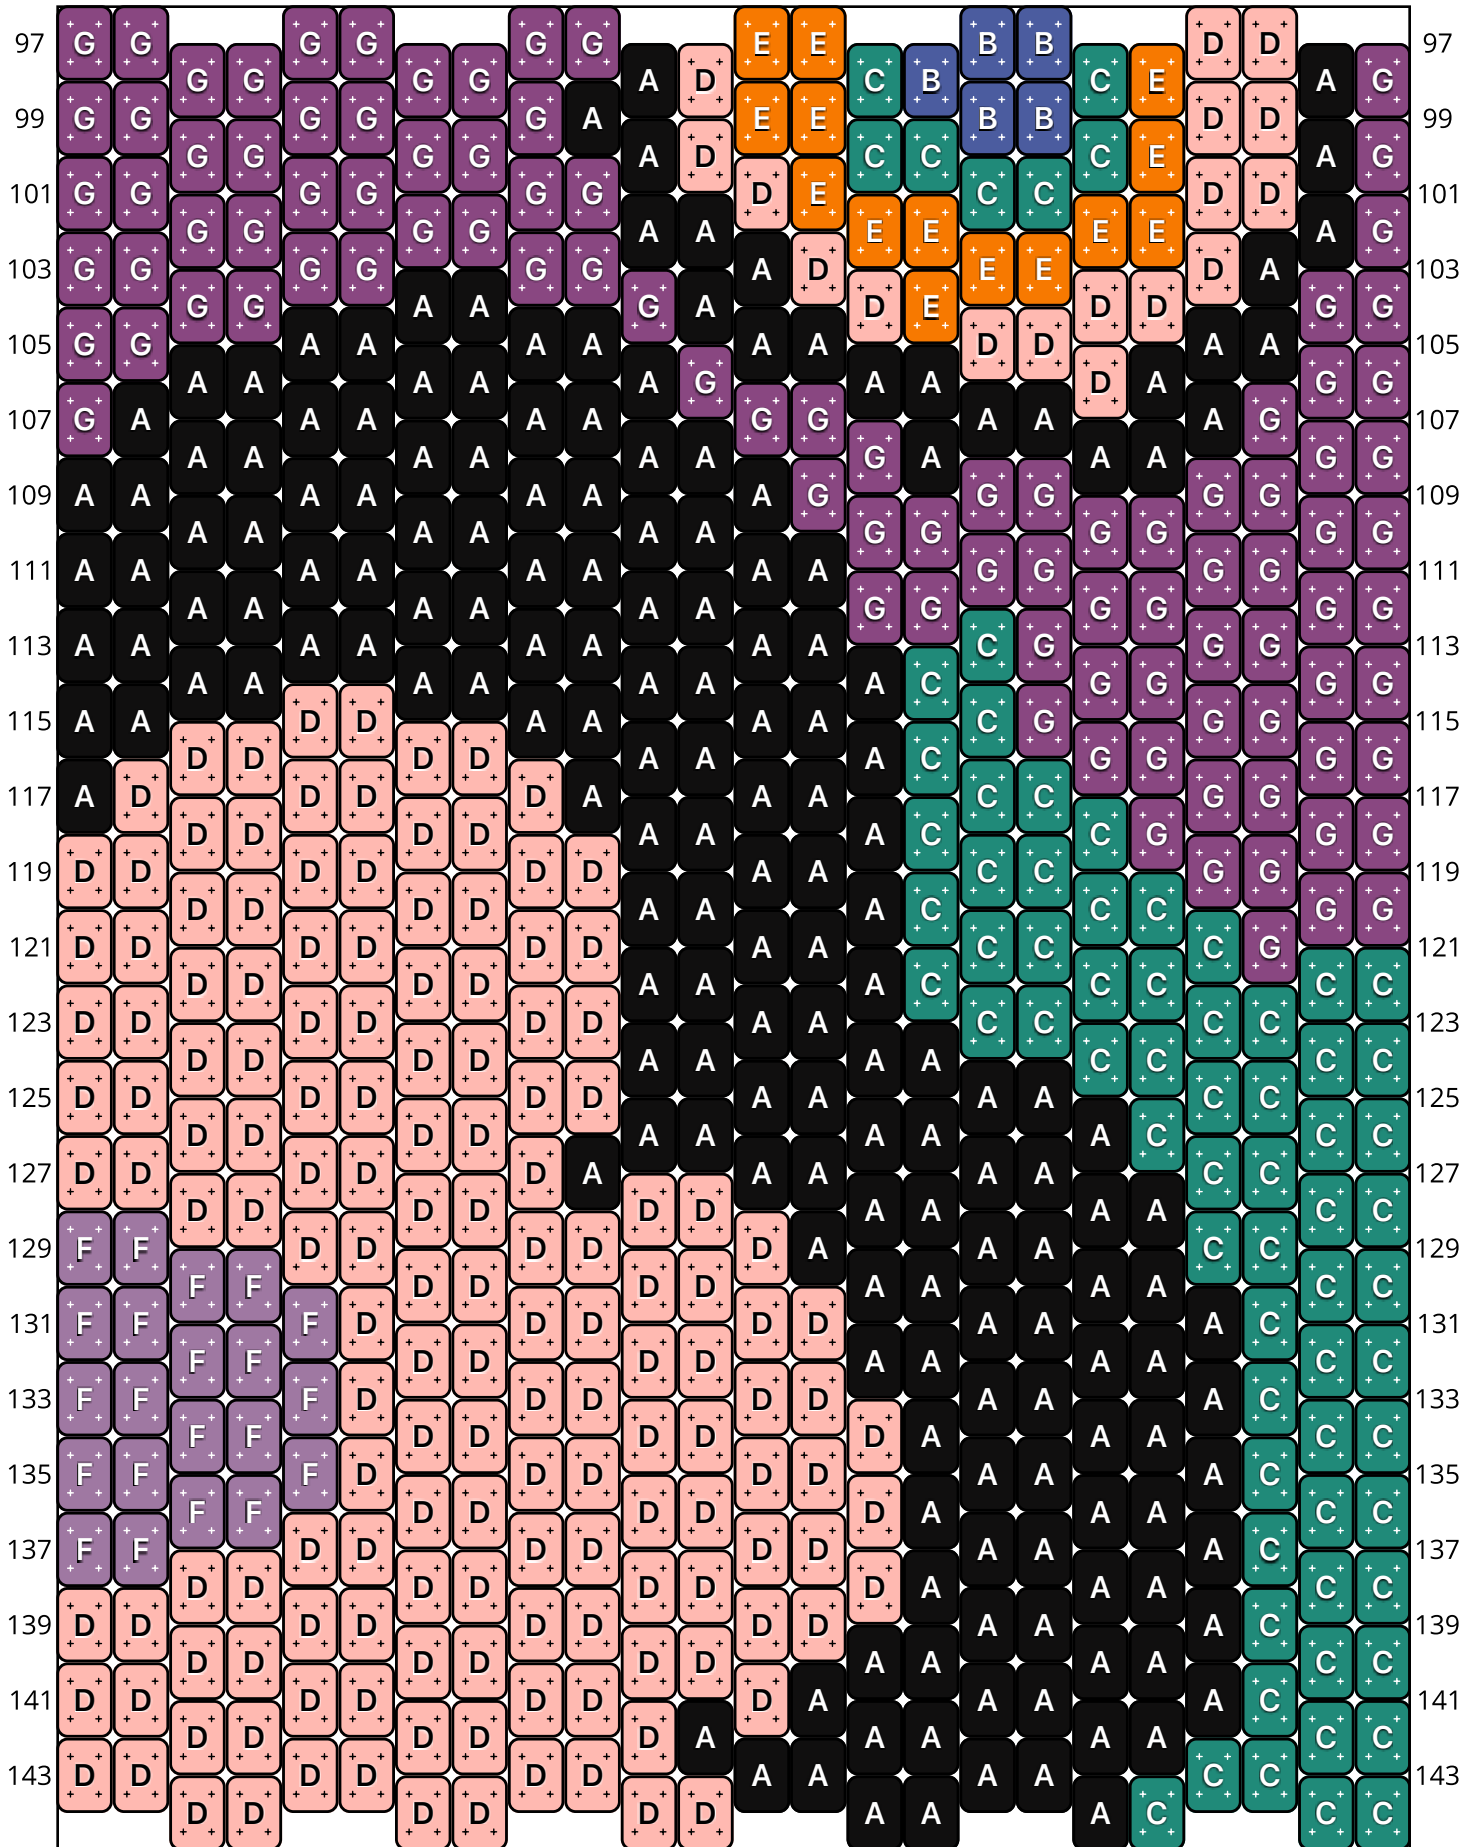

Groovy Poppy

Type: Peyote (2 Drop)

Width: 24

Height: 76

Finished size: 1.3 x 5.1"

Total beads: 1,824

© 2025 Just Bead It | The Pixel Zone

thepixelzone.com

Loom Bead Pattern | Personal Use ONLY

Word Chart

Starting bead: Top Right

Row 1&2 (L) (4)C, (8)F, (1)D, (4)C, (2)A, (5)E

Row 3 (R) (3)E, (1)A, (2)C, (4)F, (2)C

Row 4 (L) (2)C, (4)F, (1)D, (2)C, (1)A, (2)E

Row 5 (R) (2)E, (2)A, (2)C, (4)F, (2)C

Row 6 (L) (3)C, (3)F, (2)D, (1)C, (1)A, (2)E

Row 7 (R) (2)E, (2)A, (2)C, (4)F, (2)C

Row 8 (L) (4)C, (3)F, (1)D, (2)C, (2)A

Row 9 (R) (4)A, (1)C, (1)D, (3)F, (3)C

Row 10 (L) (4)C, (4)F, (2)C, (2)A

Row 11 (R) (2)A, (2)C, (2)D, (2)F, (4)C

Row 12 (L) (4)C, (4)F, (1)D, (3)C

Row 13 (R) (4)C, (4)F, (4)C

Row 14 (L) (4)C, (4)F, (2)D, (2)C

Row 15 (R) (2)C, (2)D, (4)F, (4)C

Row 16 (L) (4)C, (6)F, (2)D

Row 17 (R) (3)D, (5)F, (4)C

Row 18 (L) (4)C, (7)F, (1)D