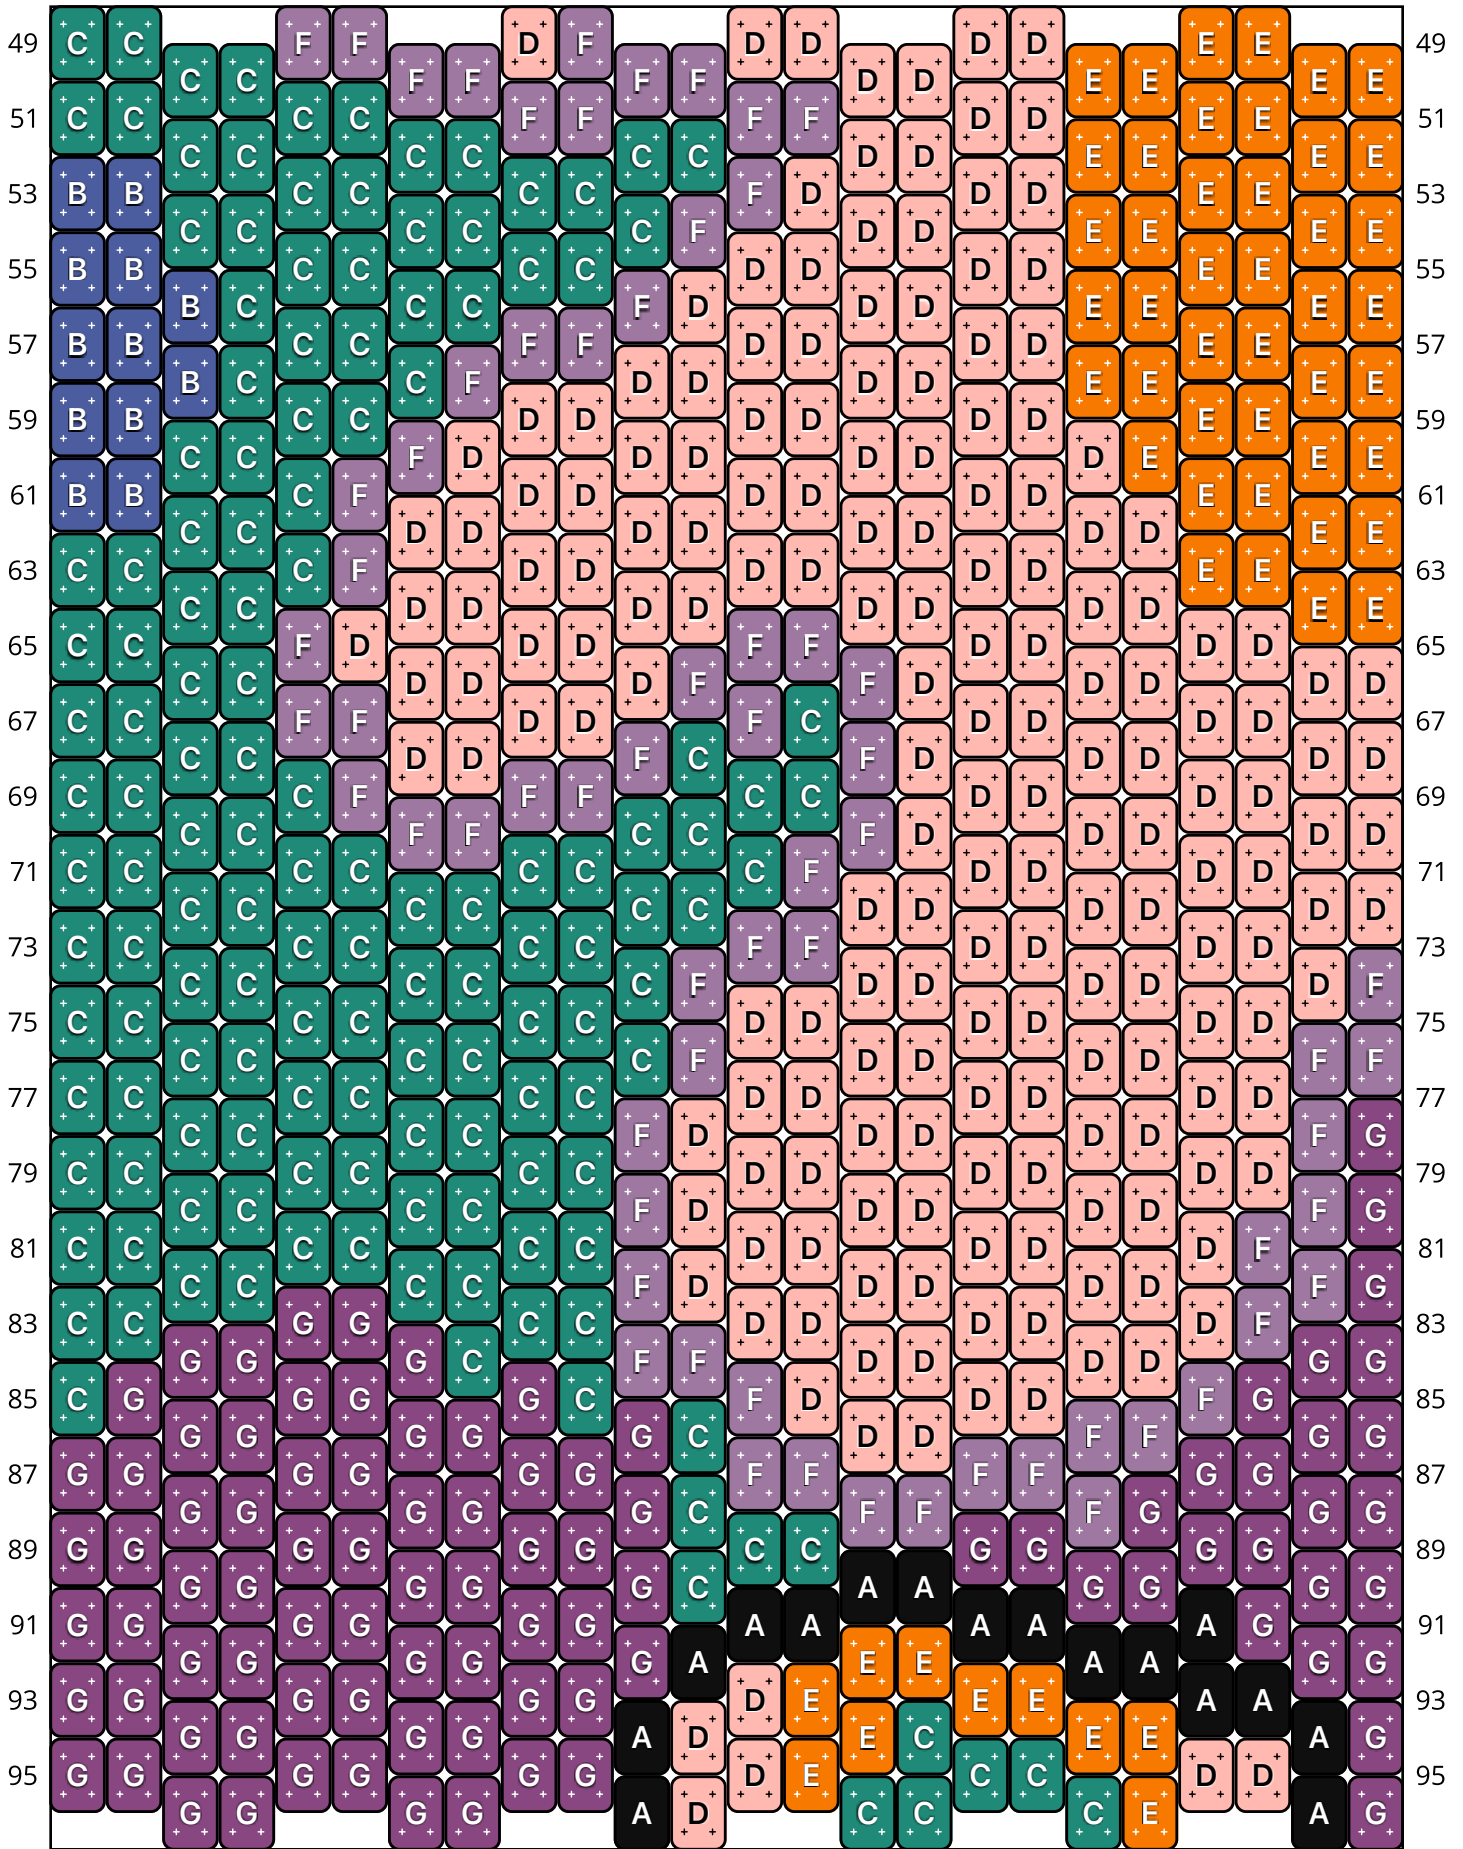

Groovy Poppy

Type: Peyote (2 Drop)

Width: 24

Height: 76

Finished size: 1.3 x 5.1"

Total beads: 1,824

© 2025 Just Bead It | The Pixel Zone

thepixelzone.com

Loom Bead Pattern | Personal Use ONLY

Word Chart

Starting bead: Top Right

Row 1&2 (L) (4)C, (8)F, (1)D, (4)C, (2)A, (5)E

Row 3 (R) (3)E, (1)A, (2)C, (4)F, (2)C

Row 4 (L) (2)C, (4)F, (1)D, (2)C, (1)A, (2)E

Row 5 (R) (2)E, (2)A, (2)C, (4)F, (2)C

Row 6 (L) (3)C, (3)F, (2)D, (1)C, (1)A, (2)E

Row 7 (R) (2)E, (2)A, (2)C, (4)F, (2)C

Row 8 (L) (4)C, (3)F, (1)D, (2)C, (2)A

Row 9 (R) (4)A, (1)C, (1)D, (3)F, (3)C

Row 10 (L) (4)C, (4)F, (2)C, (2)A

Row 11 (R) (2)A, (2)C, (2)D, (2)F, (4)C

Row 12 (L) (4)C, (4)F, (1)D, (3)C

Row 13 (R) (4)C, (4)F, (4)C

Row 14 (L) (4)C, (4)F, (2)D, (2)C

Row 15 (R) (2)C, (2)D, (4)F, (4)C

Row 16 (L) (4)C, (6)F, (2)D

Row 17 (R) (3)D, (5)F, (4)C

Row 18 (L) (4)C, (7)F, (1)D