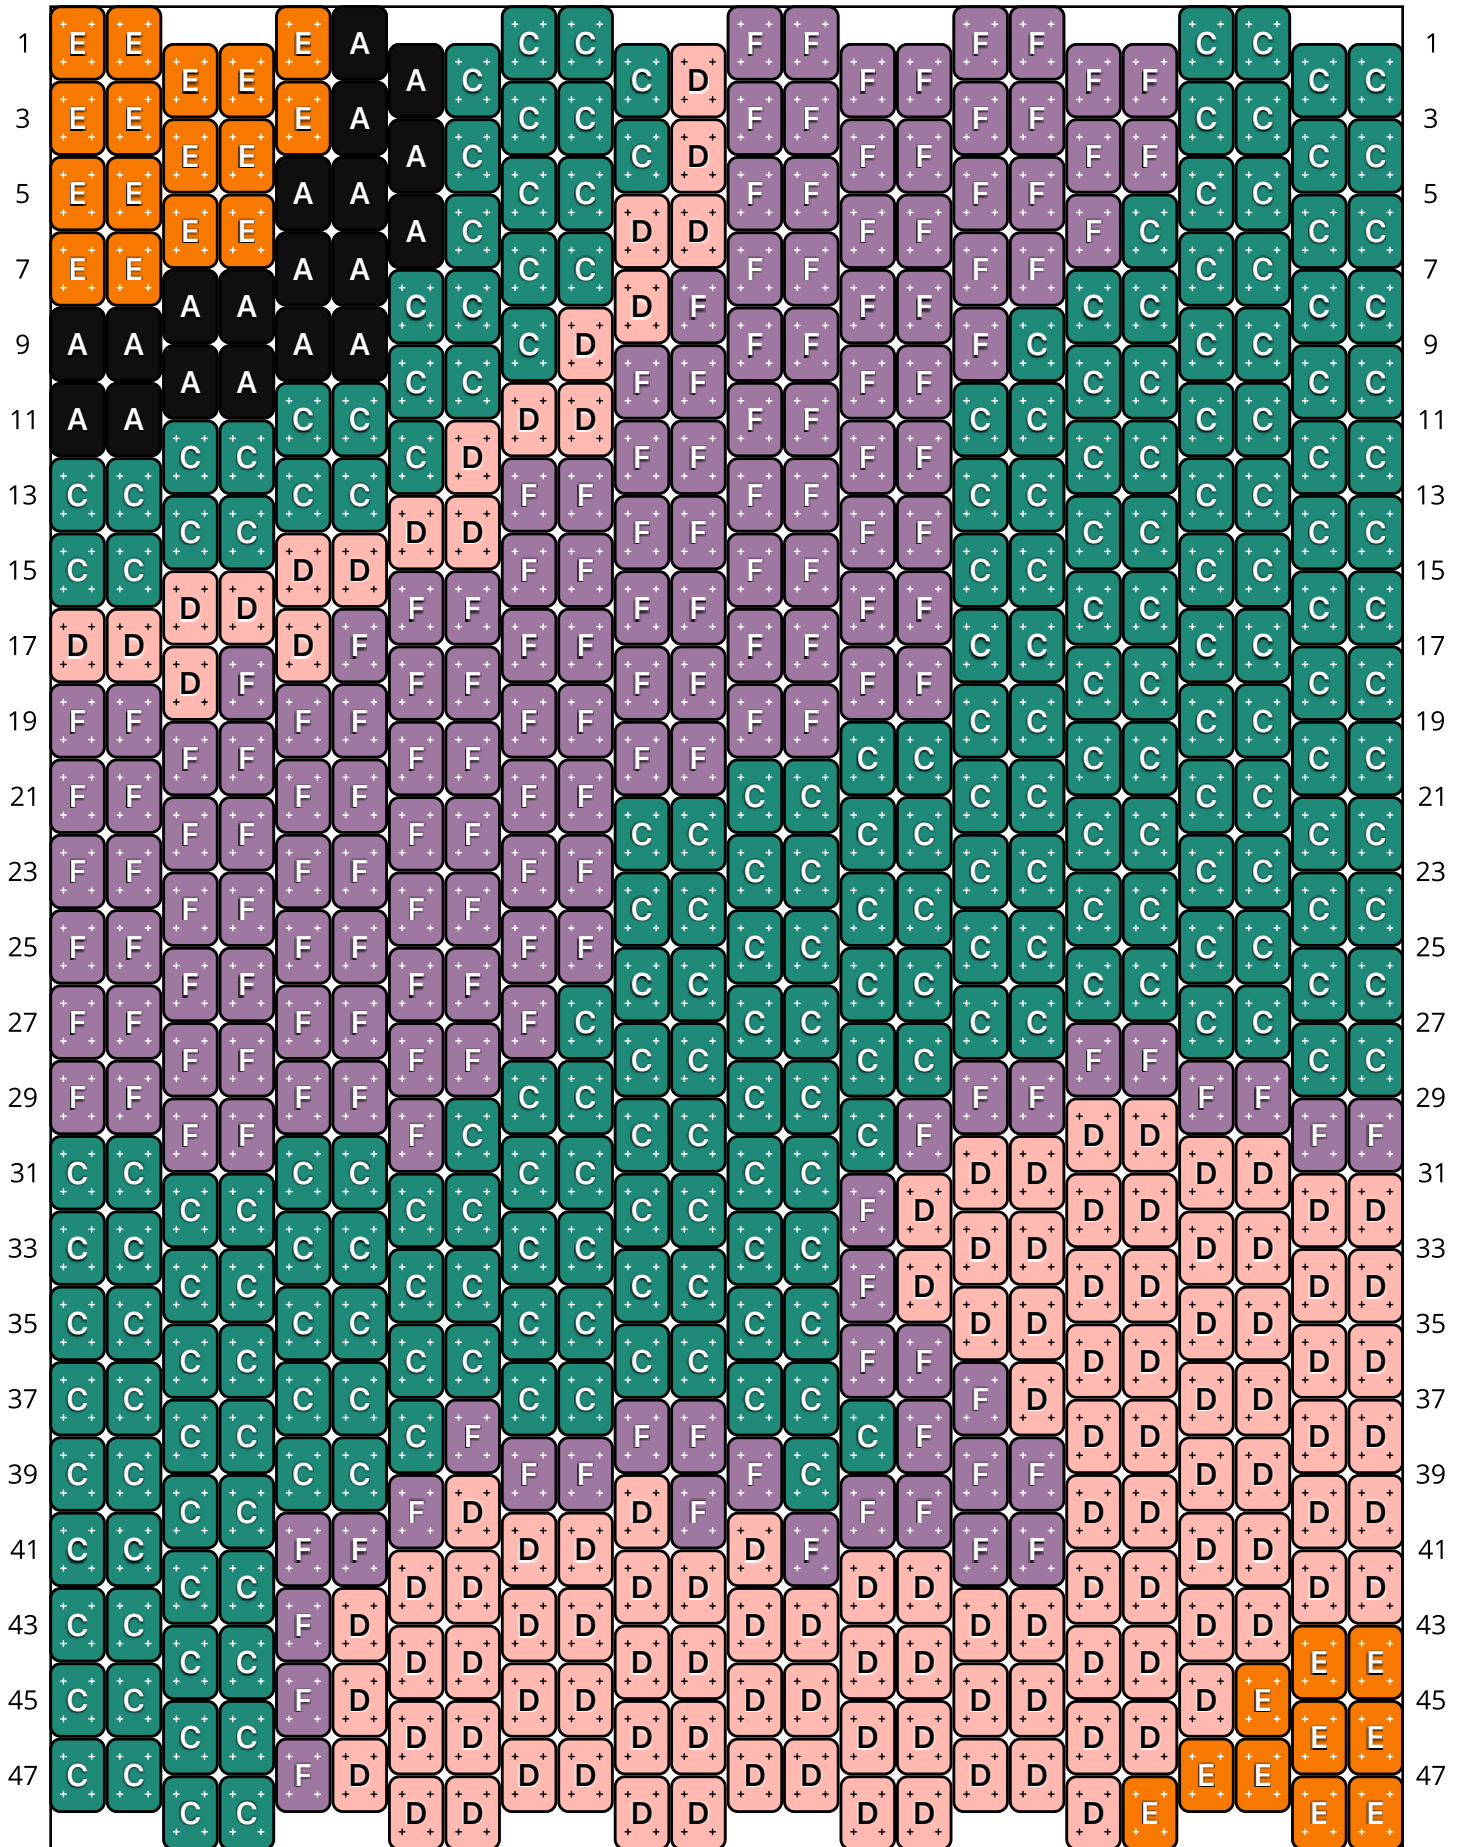

Groovy Poppy

Type: Peyote (2 Drop)

Width: 24

Height: 76

Finished size: 1.3 x 5.1"

Total beads: 1,824

© 2025 Just Bead It | The Pixel Zone

thepixelzone.com

Loom Bead Pattern | Personal Use ONLY

Word Chart

Starting bead: Top Right

Row 1&2 (L) (4)C, (8)F, (1)D, (4)C, (2)A, (5)E

Row 3 (R) (3)E, (1)A, (2)C, (4)F, (2)C

Row 4 (L) (2)C, (4)F, (1)D, (2)C, (1)A, (2)E

Row 5 (R) (2)E, (2)A, (2)C, (4)F, (2)C

Row 6 (L) (3)C, (3)F, (2)D, (1)C, (1)A, (2)E

Row 7 (R) (2)E, (2)A, (2)C, (4)F, (2)C

Row 8 (L) (4)C, (3)F, (1)D, (2)C, (2)A

Row 9 (R) (4)A, (1)C, (1)D, (3)F, (3)C

Row 10 (L) (4)C, (4)F, (2)C, (2)A

Row 11 (R) (2)A, (2)C, (2)D, (2)F, (4)C

Row 12 (L) (4)C, (4)F, (1)D, (3)C

Row 13 (R) (4)C, (4)F, (4)C

Row 14 (L) (4)C, (4)F, (2)D, (2)C

Row 15 (R) (2)C, (2)D, (4)F, (4)C

Row 16 (L) (4)C, (6)F, (2)D

Row 17 (R) (3)D, (5)F, (4)C

Row 18 (L) (4)C, (7)F, (1)D