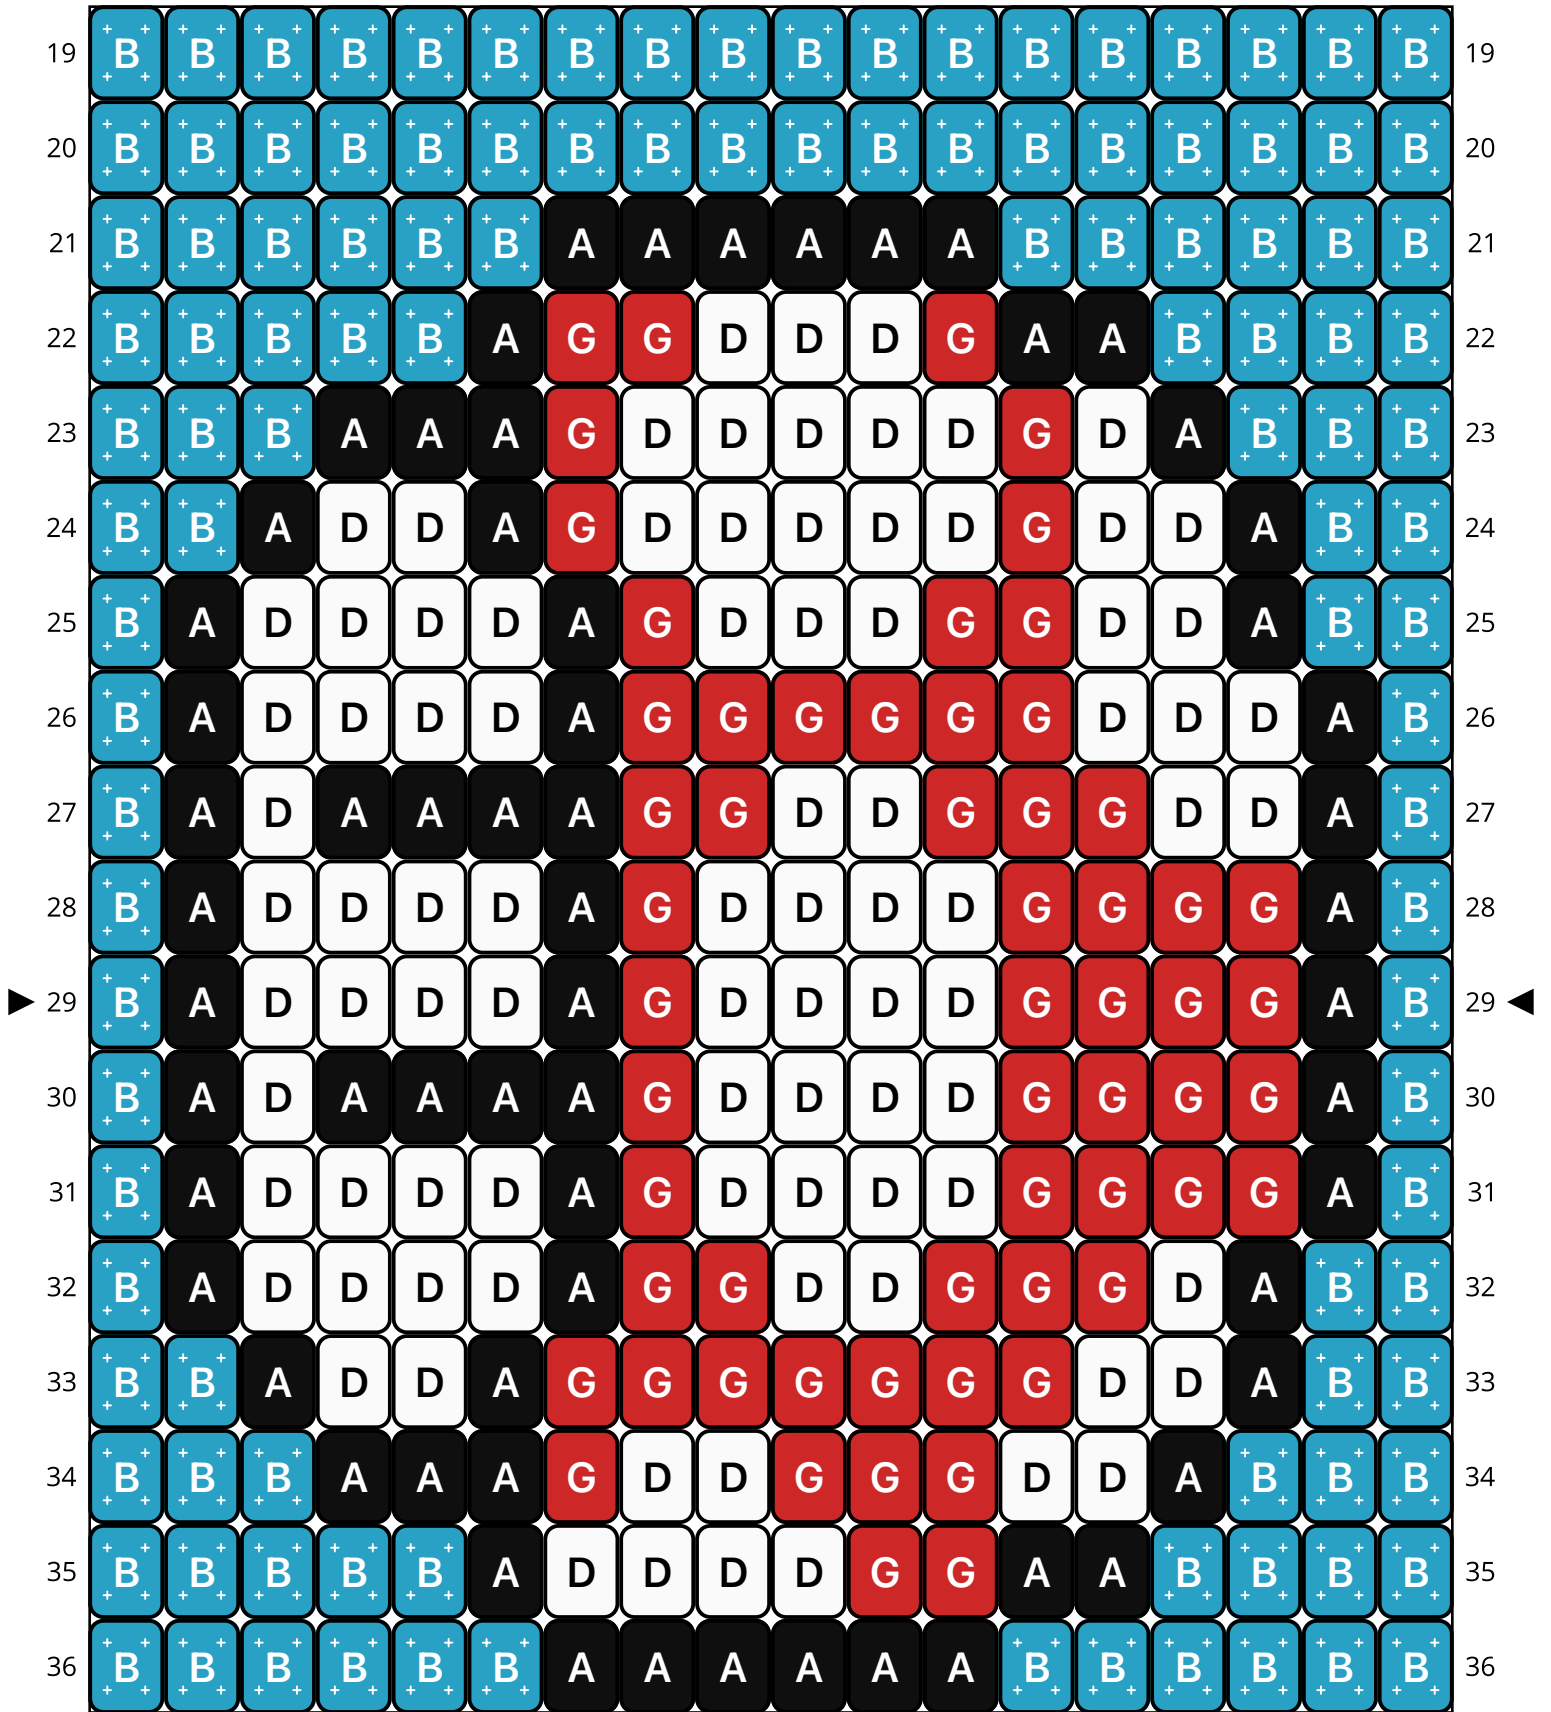

# Hello Mario

Type: Loom

Width: 18

Height: 56

Finished size: 0.9 x 3.7"

Total beads: 1,008

© The Pixel Zone

[thepixelzone.com](http://thepixelzone.com)

Loom Bead Pattern | Personal Use ONLY | NO Selling

# Word Chart

Starting bead: Top Left

Row 1 (R) (18)B

Row 2 (R) (18)B

Row 3 (R) (4)B, (3)A, (3)B, (5)A, (3)B

Row 4 (R) (3)B, (1)A, (3)E, (1)A, (1)B, (2)A, (3)C, (2)A, (2)B

Row 5 (R) (2)B, (1)A, (4)E, (1)A, (1)B, (1)A, (5)C, (1)A, (2)B