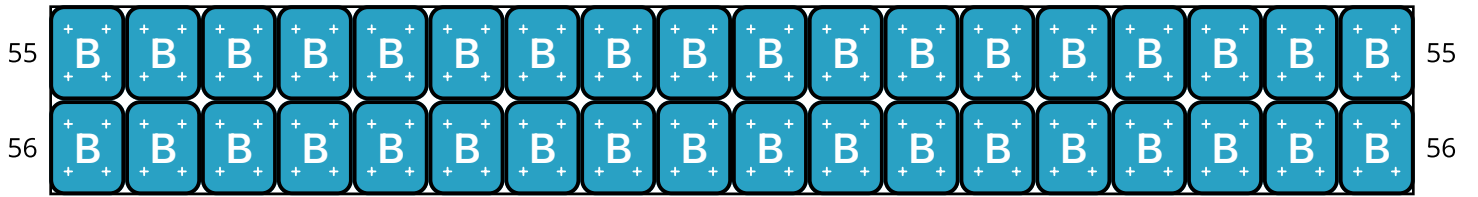

# Hello Mario

Type: Loom

Width: 18

Height: 56

Finished size: 0.9 x 3.7"

Total beads: 1,008

© The Pixel Zone

[thepixelzone.com](http://thepixelzone.com)

# Word Chart

Starting bead: Top Left

Row 1 (R) (18)B

Row 2 (R) (18)B

Row 3 (R) (4)B, (3)A, (3)B, (5)A, (3)B

Row 4 (R) (3)B, (1)A, (3)E, (1)A, (1)B, (2)A, (3)C, (2)A, (2)B

Row 5 (R) (2)B, (1)A, (4)E, (1)A, (1)B, (1)A, (5)C, (1)A, (2)B