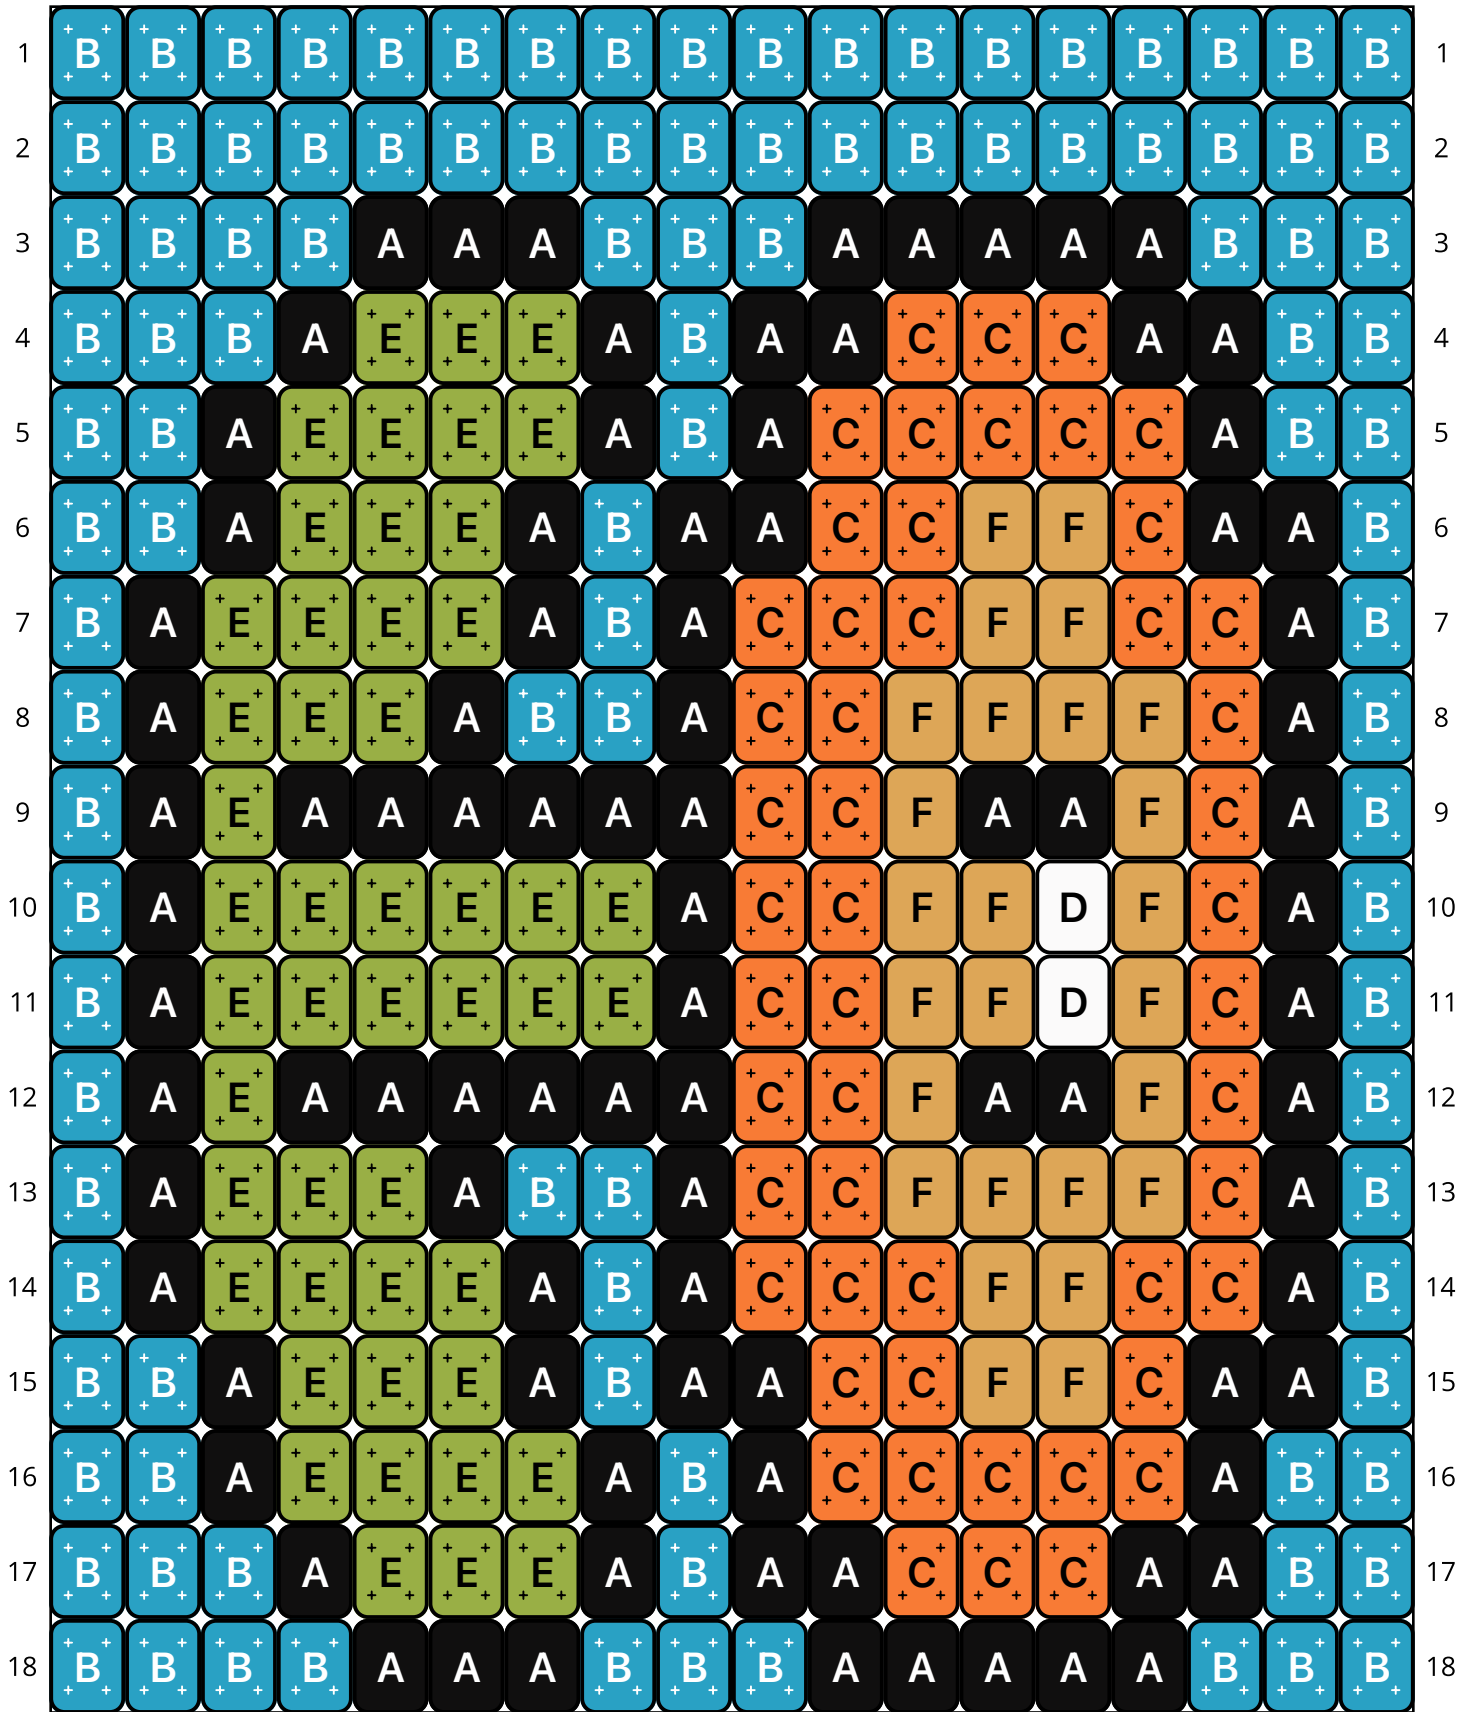

# Hello Mario

Type: Loom

Width: 18

Height: 56

Finished size: 0.9 x 3.7"

Total beads: 1,008

© The Pixel Zone

[thepixelzone.com](http://thepixelzone.com)

# Word Chart

Starting bead: Top Left

Row 1 (R) (18)B

Row 2 (R) (18)B

Row 3 (R) (4)B, (3)A, (3)B, (5)A, (3)B

Row 4 (R) (3)B, (1)A, (3)E, (1)A, (1)B, (2)A, (3)C, (2)A, (2)B

Row 5 (R) (2)B, (1)A, (4)E, (1)A, (1)B, (1)A, (5)C, (1)A, (2)B