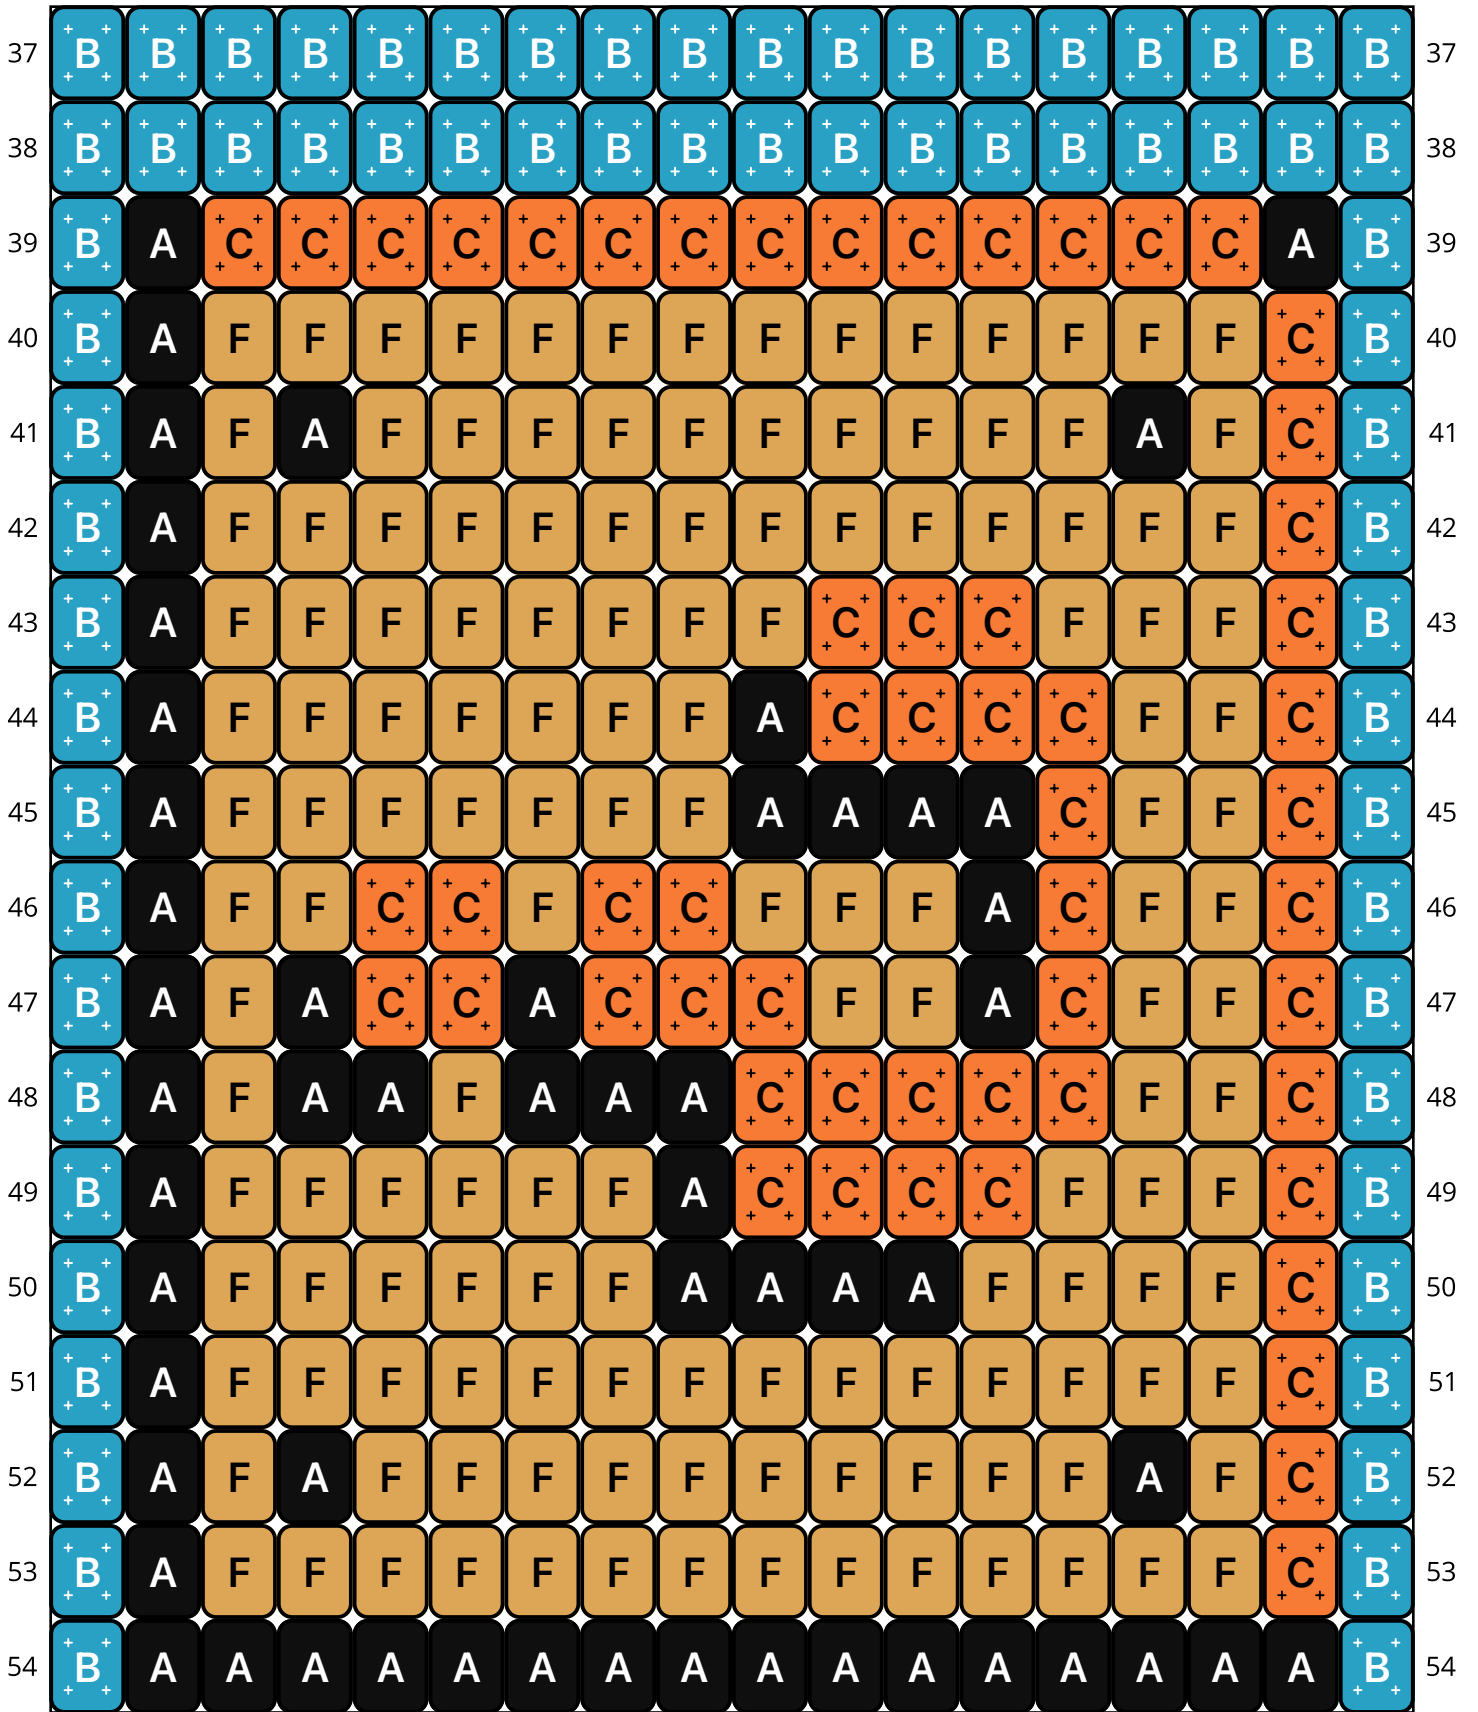

# Hello Mario

Type: Loom

Width: 18

Height: 56

Finished size: 0.9 x 3.7"

Total beads: 1,008

© The Pixel Zone

[thepixelzone.com](http://thepixelzone.com)

Loom Bead Pattern | Personal Use ONLY | NO Selling

# Word Chart

Starting bead: Top Left

Row 1 (R) (18)B

Row 2 (R) (18)B

Row 3 (R) (4)B, (3)A, (3)B, (5)A, (3)B

Row 4 (R) (3)B, (1)A, (3)E, (1)A, (1)B, (2)A, (3)C, (2)A, (2)B

Row 5 (R) (2)B, (1)A, (4)E, (1)A, (1)B, (1)A, (5)C, (1)A, (2)B