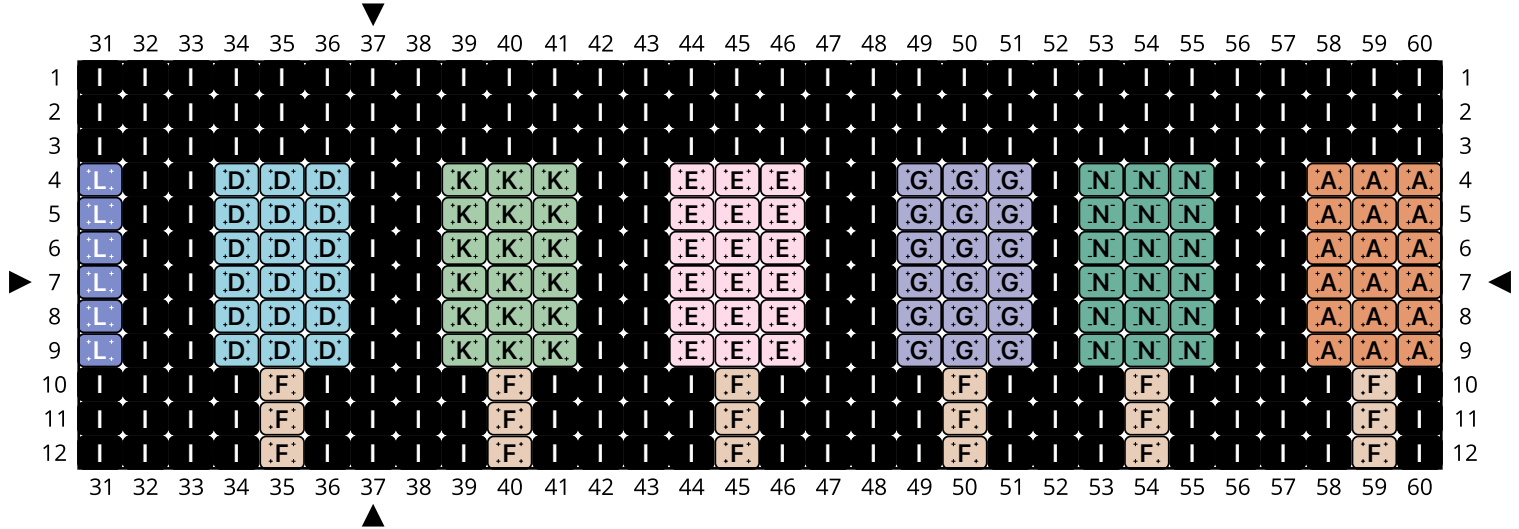

# Ice Cream Treat

Type: Loom (Horizontal)

Width: 72

Height: 12

Finished size: 4.2 x 0.5"

Total beads: 864

© 2023 Just Bead It

Loom Bead Pattern | Personal Use ONLY

The image shows a row of 13 colorful bead patterns on a black background, each on a wooden stick. The patterns are as follows:

- 1. Blue 3x3 square
- 2. Yellow 3x3 square
- 3. White 3x3 square
- 4. Purple 3x3 square
- 5. Light blue 3x3 square
- 6. Dark blue 3x3 square
- 7. Teal 3x3 square
- 8. Green 3x3 square
- 9. Pink 3x3 square
- 10. Light purple 3x3 square
- 11. Dark green 3x3 square
- 12. Orange 3x3 square
- 13. Yellow 3x3 square
- 14. Pink 3x3 square

Below the patterns are three large white boxes labeled 1, 2, and 3.

## Word Chart (Horizontal)

Starting bead: Top Right

Row 1 (←) (12)I

Row 2 (←) (12)I

Row 3 (←) (12)I

Row 4 (←) (3)I, (6)M, (3)I

Row 5 (←) (3)I, (6)M, (3)F

Row 6 (←) (3)I, (6)M, (3)I