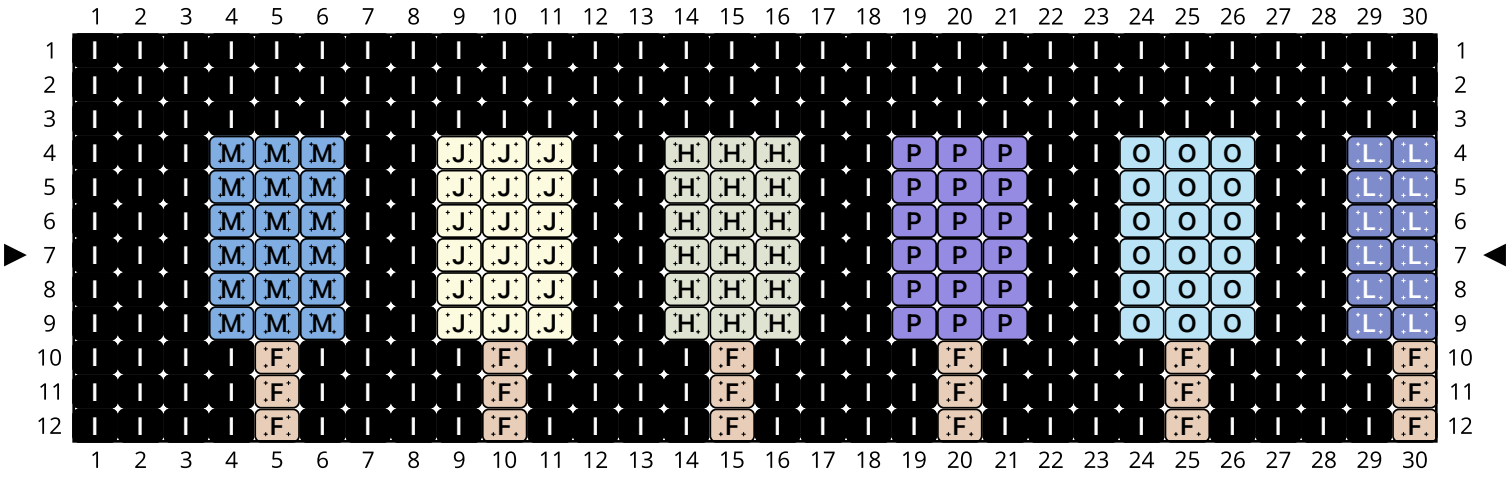

# Ice Cream Treat

Type: Loom (Horizontal)

Width: 72

Height: 12

Finished size: 4.2 x 0.5"

Total beads: 864

© 2023 Just Bead It

Loom Bead Pattern | Personal Use ONLY

The image shows a row of 13 colorful bead patterns on a black background, each on a wooden stick. The patterns are as follows:

- 1. Blue 3x3 square
- 2. Yellow 3x3 square
- 3. White 3x3 square
- 4. Purple 3x3 square
- 5. Light blue 3x3 square
- 6. Dark blue 3x3 square
- 7. Teal 3x3 square
- 8. Green 3x3 square
- 9. Pink 3x3 square
- 10. Light purple 3x3 square
- 11. Dark green 3x3 square
- 12. Orange 3x3 square
- 13. Yellow 3x3 square
- 14. Pink 3x3 square

Below the patterns are three large white boxes labeled 1, 2, and 3.

## Word Chart (Horizontal)

Starting bead: Top Right

Row 1 (←) (12)I

Row 2 (←) (12)I

Row 3 (←) (12)I

Row 4 (←) (3)I, (6)M, (3)I

Row 5 (←) (3)I, (6)M, (3)F

Row 6 (←) (3)I, (6)M, (3)I