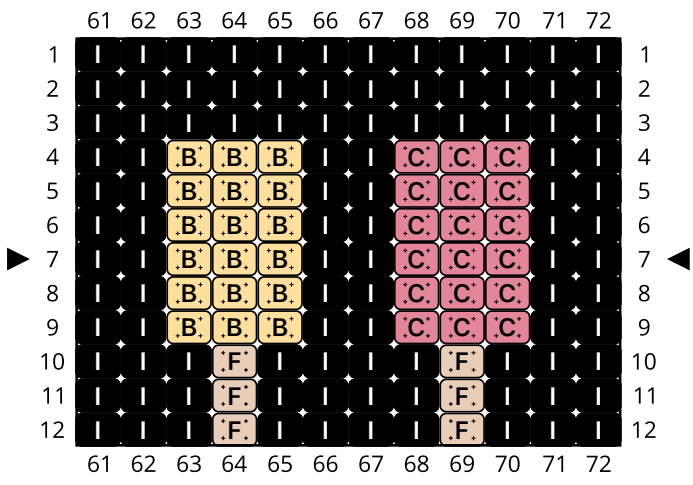

# Ice Cream Treat

Type: Loom (Horizontal)

Width: 72

Height: 12

Finished size: 4.2 x 0.5"

Total beads: 864

© 2023 Just Bead It

Loom Bead Pattern | Personal Use ONLY

The image shows a row of 13 colorful bead patterns on a black background, each on a wooden stick. The patterns are as follows:

- 1. Blue 3x3 square
- 2. Yellow 3x3 square
- 3. White 3x3 square
- 4. Purple 3x3 square
- 5. Light blue 3x3 square
- 6. Dark blue 3x3 square
- 7. Teal 3x3 square
- 8. Green 3x3 square
- 9. Pink 3x3 square
- 10. Light purple 3x3 square
- 11. Dark green 3x3 square
- 12. Orange 3x3 square
- 13. Yellow 3x3 square
- 14. Pink 3x3 square

Below the patterns are three large white boxes labeled 1, 2, and 3.

## Word Chart (Horizontal)

Starting bead: Top Right

Row 1 (←) (12)I

Row 2 (←) (12)I

Row 3 (←) (12)I

Row 4 (←) (3)I, (6)M, (3)I

Row 5 (←) (3)I, (6)M, (3)F

Row 6 (←) (3)I, (6)M, (3)I