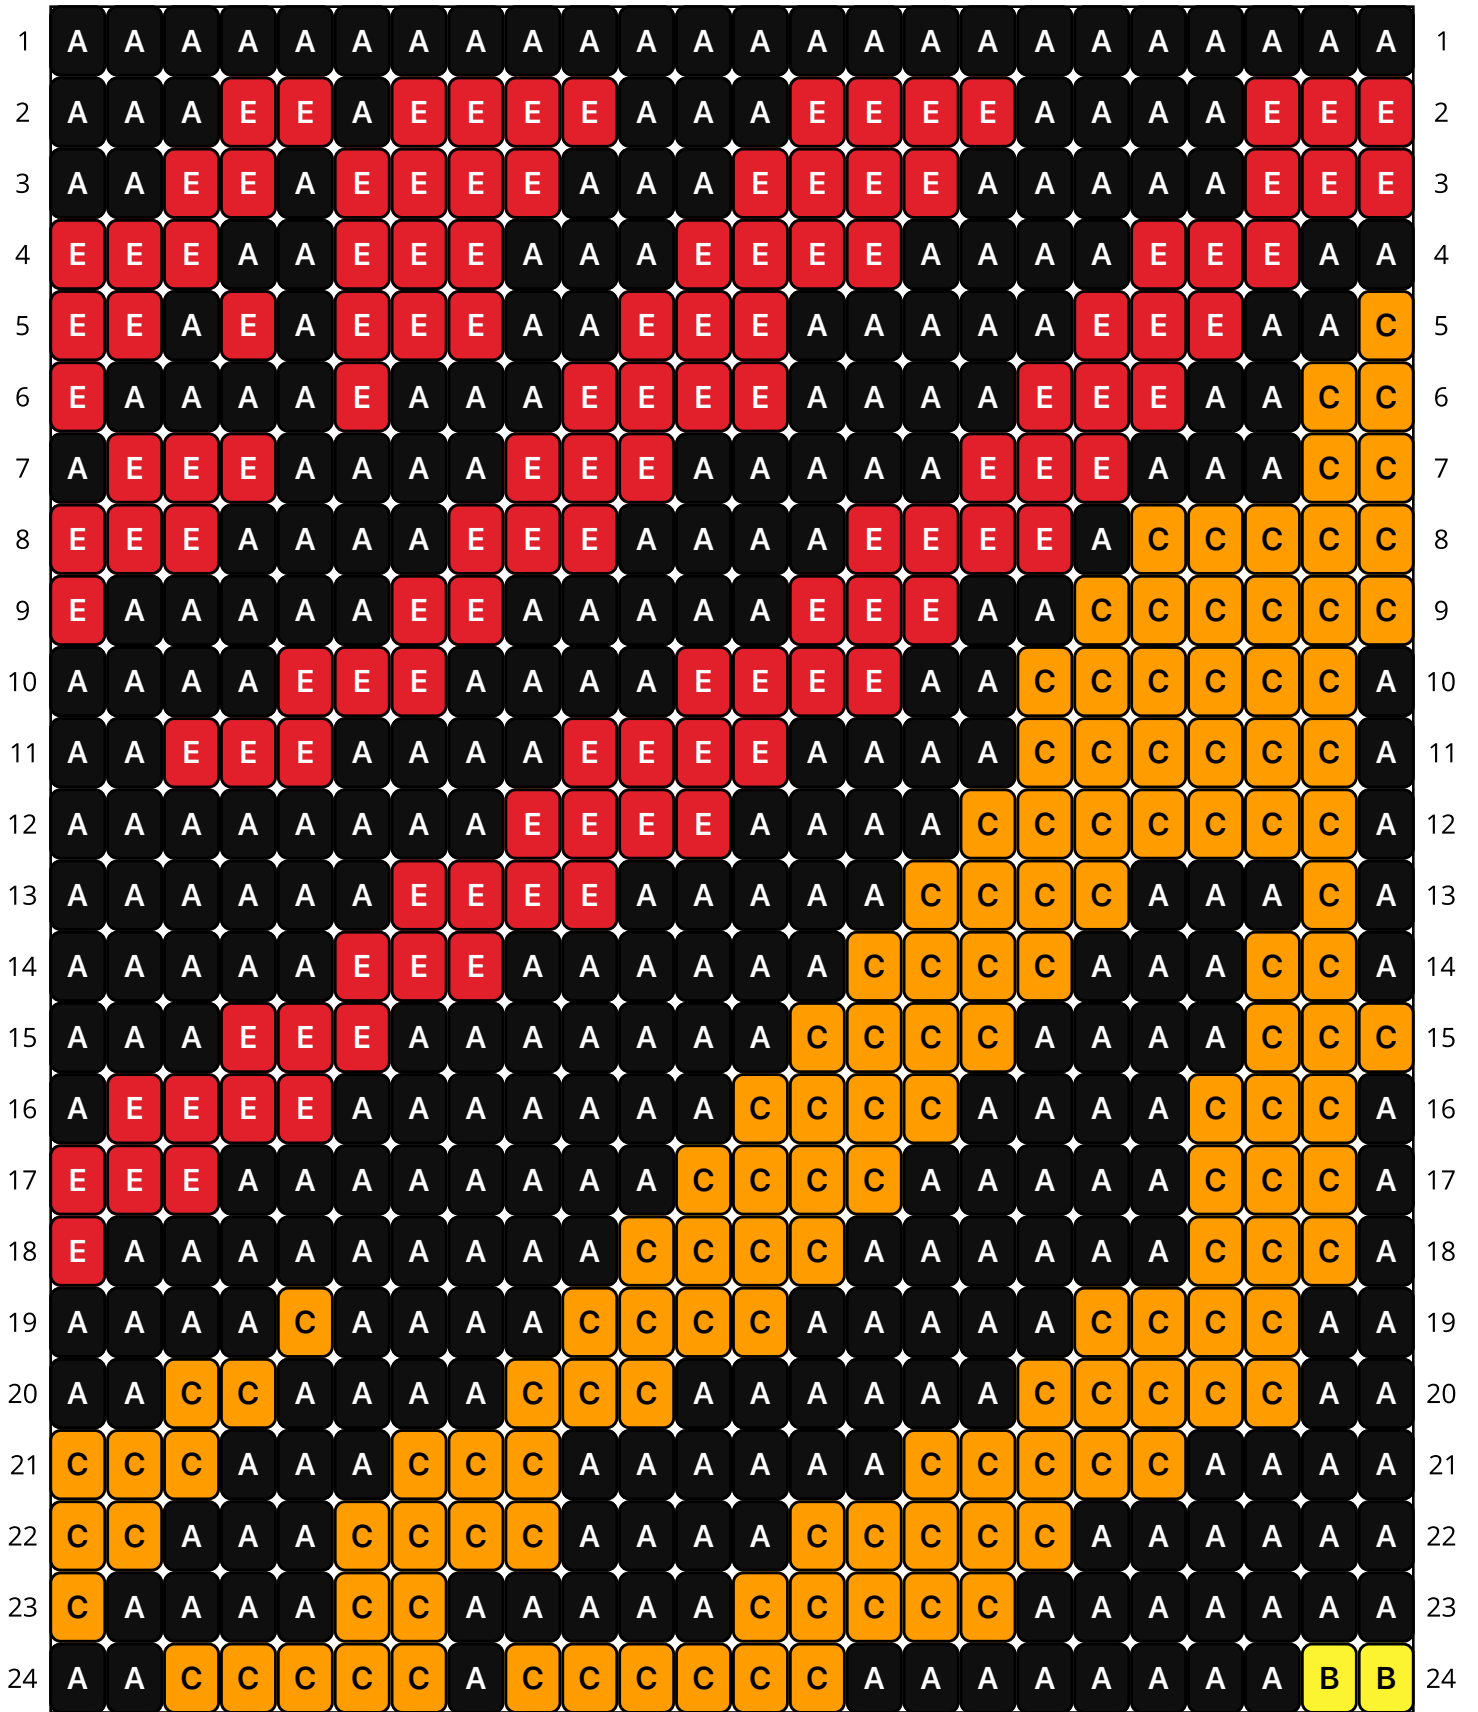

25	C	C	C	C	C	A	A	A	C	C	C	C	C	C	A	A	A	A	A	A	B	B	B	B	25	
26	C	C	A	A	A	A	A	C	C	C	C	C	B	A	A	A	A	A	A	B	B	B	B	B	26	
27	A	A	A	A	A	A	C	C	C	C	B	B	A	A	A	A	A	A	B	B	B	B	A	A	27	
28	A	A	A	C	C	C	C	C	C	B	B	B	A	A	A	A	A	B	B	B	B	A	A	A	28	
29	A	A	C	C	C	C	C	C	B	B	B	A	A	A	A	B	B	B	B	A	A	A	A	A	29	
30	C	C	C	C	C	C	C	B	B	B	A	A	A	B	B	B	B	B	B	A	A	A	D	D	30	
31	C	C	C	C	B	B	B	B	B	A	A	A	B	B	B	B	B	B	B	A	A	D	D	D	31	
▶ 32	C	C	C	A	B	B	B	B	A	A	A	B	B	B	B	B	B	A	A	A	D	D	D	A	◀ 32	
33	A	A	A	B	B	B	B	A	A	A	B	B	B	B	B	B	A	A	A	D	D	D	D	A	33	
34	A	A	B	B	B	B	A	A	A	A	B	B	B	B	B	A	A	A	D	D	D	D	D	A	34	
35	A	A	B	B	A	A	A	A	A	B	B	B	B	B	A	A	A	D	D	D	D	D	D	D	35	
36	A	B	B	B	A	A	A	A	B	B	B	B	A	A	A	A	D	D	D	D	D	D	D	D	36	
37	B	B	B	A	A	A	A	B	B	B	B	B	A	A	A	D	D	D	D	D	D	D	D	A	A	37
38	B	B	A	A	A	A	B	B	B	B	B	A	A	A	A	D	D	D	D	D	D	D	A	A	G	38
39	B	A	A	A	A	B	B	B	B	B	B	A	A	A	D	D	D	D	D	D	D	A	A	A	G	39
40	A	A	A	B	B	B	B	B	A	A	A	A	A	D	D	D	D	D	D	A	A	A	G	G	40	
41	A	B	B	B	B	B	B	A	A	A	A	A	D	D	D	D	D	D	A	A	A	G	G	G	41	
42	B	B	B	B	B	B	A	A	A	A	A	D	D	D	D	D	D	D	A	A	G	G	G	G	42	
43	B	B	B	B	B	A	A	A	D	A	A	D	D	D	D	D	D	A	A	G	G	G	G	G	43	
44	B	B	B	B	A	A	A	D	D	A	A	D	D	D	D	D	A	A	A	G	G	G	G	F	44	
45	B	B	B	A	A	A	A	D	A	A	A	D	D	D	D	D	A	A	G	G	G	G	F	F	45	
46	B	B	A	A	A	A	D	D	A	A	D	D	D	D	D	A	A	G	G	G	G	F	F	F	46	
47	B	B	A	A	A	A	D	D	A	A	D	D	D	D	D	A	A	G	G	G	F	F	F	F	47	
48	B	B	A	A	A	D	D	A	A	D	D	D	D	D	A	A	G	G	G	G	F	F	F	F	48