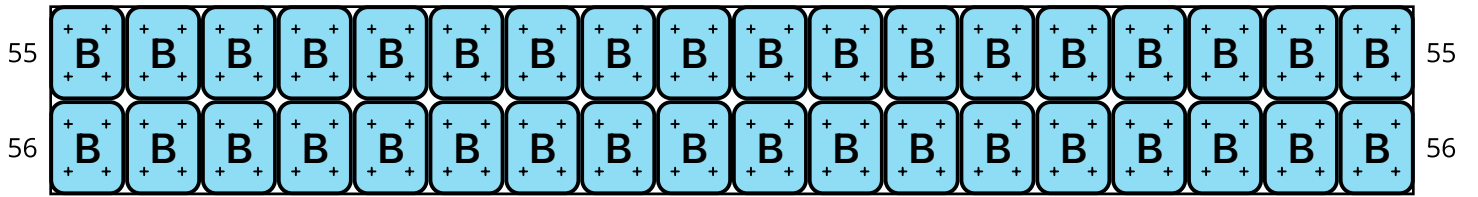

Inky Paint Sploosh

Type: Loom

Width: 18

Height: 56

Finished size: 0.9 x 3.7"

Total beads: 1,008

© The Pixel Zone

thepixelzone.com

Loom Bead Pattern | Personal Use ONLY | NO Selling

Word Chart

Starting bead: Top Left

Row 1 (R) (18)A

Row 2 (R) (6)A, (6)B, (6)A

Row 3 (R) (3)A, (12)B, (3)A

Row 4 (R) (2)A, (14)B, (2)A

Row 5 (R) (1)A, (3)B, (4)D, (5)B, (4)D, (1)A