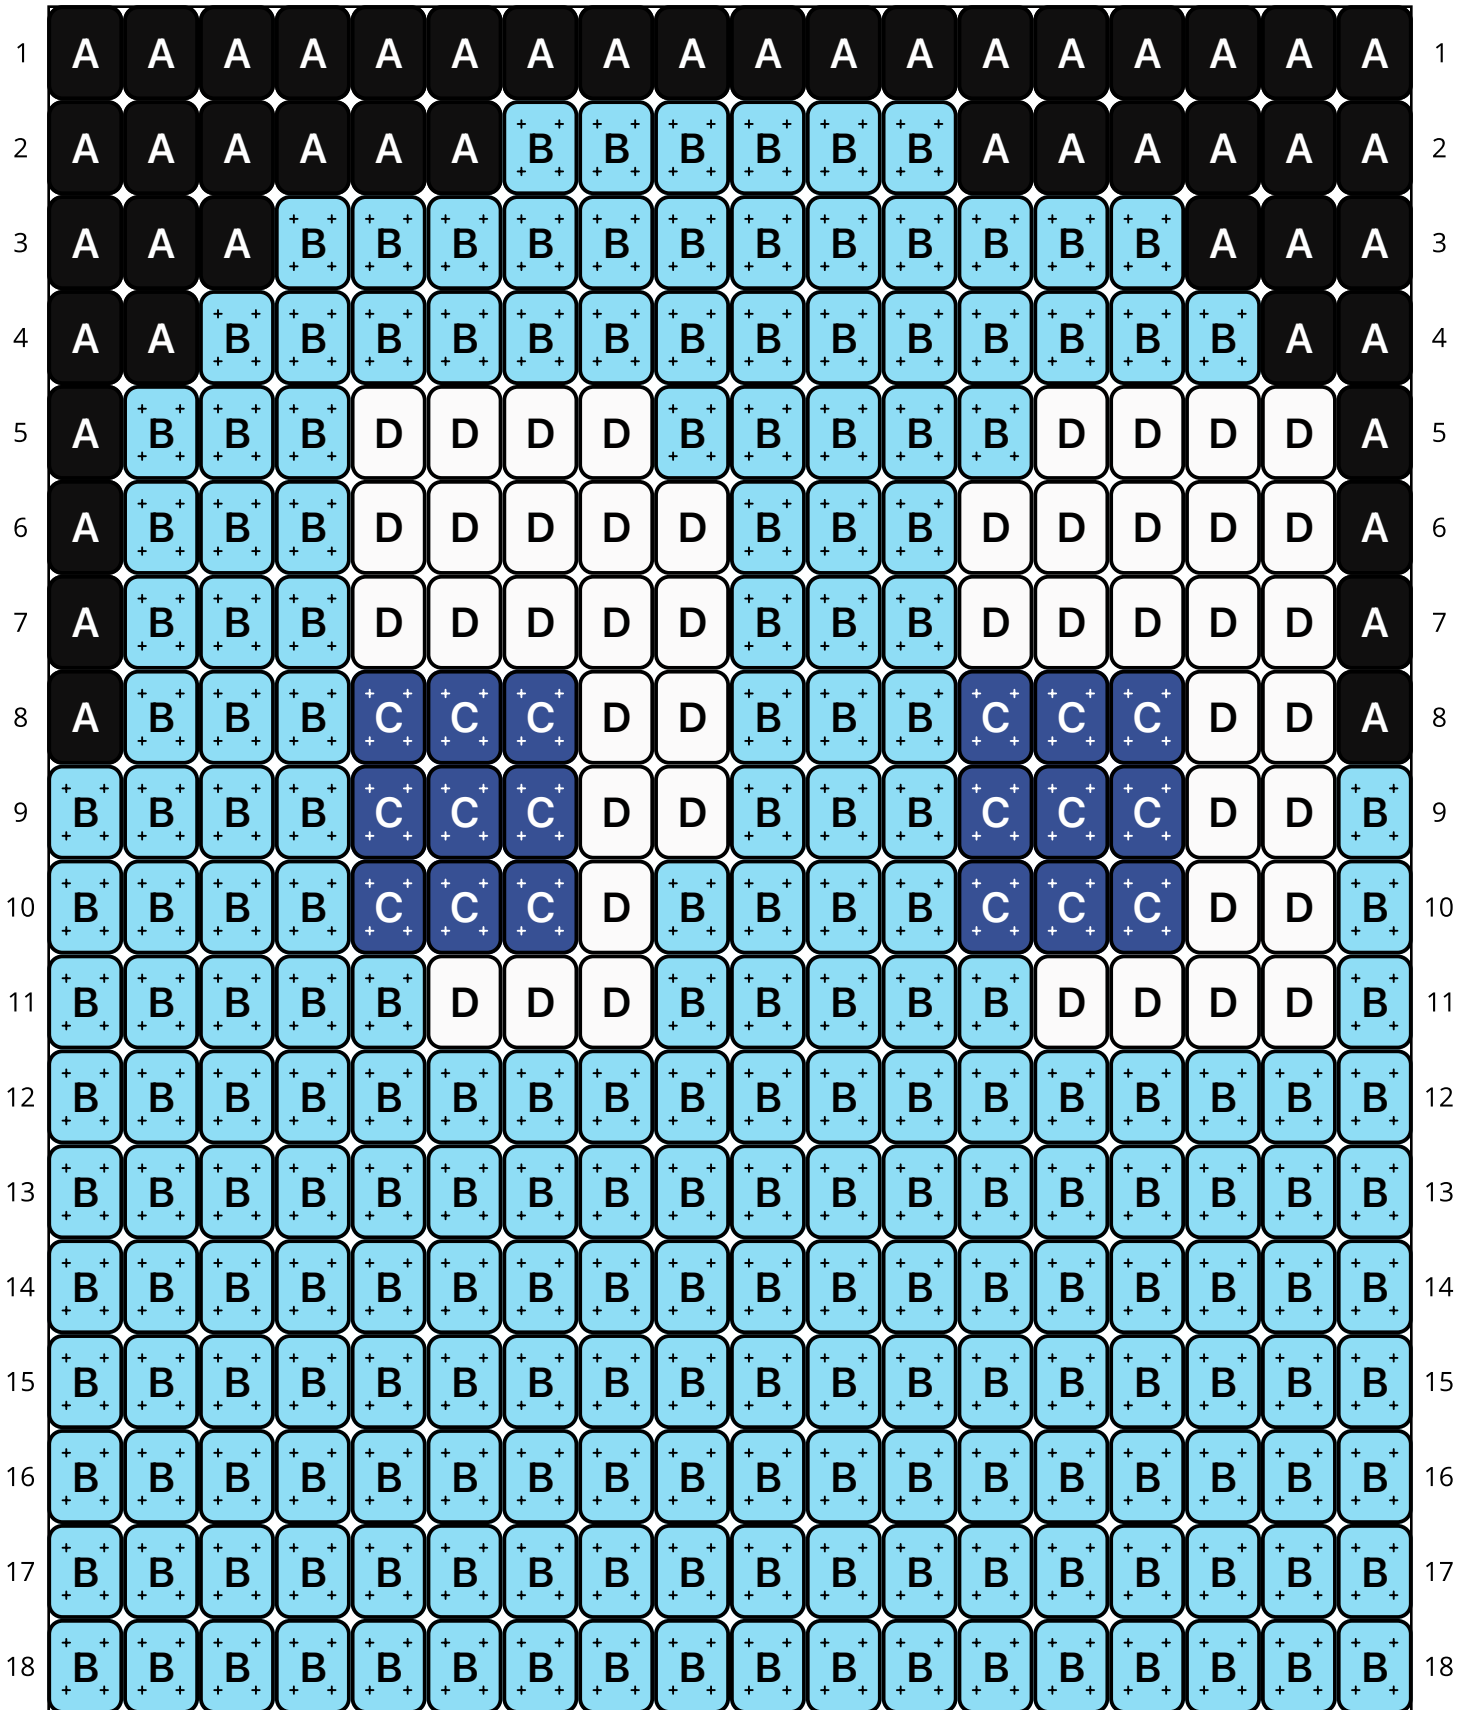

Inky Paint Sploosh

Type: Loom

Width: 18

Height: 56

Finished size: 0.9 x 3.7"

Total beads: 1,008

© The Pixel Zone

thepixelzone.com

Loom Bead Pattern | Personal Use ONLY | NO Selling

Word Chart

Starting bead: Top Left

Row 1 (R) (18)A

Row 2 (R) (6)A, (6)B, (6)A

Row 3 (R) (3)A, (12)B, (3)A

Row 4 (R) (2)A, (14)B, (2)A

Row 5 (R) (1)A, (3)B, (4)D, (5)B, (4)D, (1)A

Row 6 (R) (1)A, (3)B, (5)D, (3)B, (5)D, (1)A

Row 7 (R) (1)A, (3)B, (5)D, (3)B, (5)D, (1)A

Row 8 (R) (1)A, (3)B, (3)C, (2)D, (3)B, (3)C, (2)D, (1)A

Row 9 (R) (4)B, (3)C, (2)D, (3)B, (3)C, (2)D, (1)B

Row 10 (R) (4)B, (3)C, (1)D, (4)B, (3)C, (2)D, (1)B

Row 11 (R) (5)B, (3)D, (5)B, (4)D, (1)B

Row 12 (R) (18)B

Row 13 (R) (18)B

Row 14 (R) (18)B

Row 15 (R) (18)B

Row 16 (R) (18)B

Row 17 (R) (18)B

Row 18 (R) (18)B