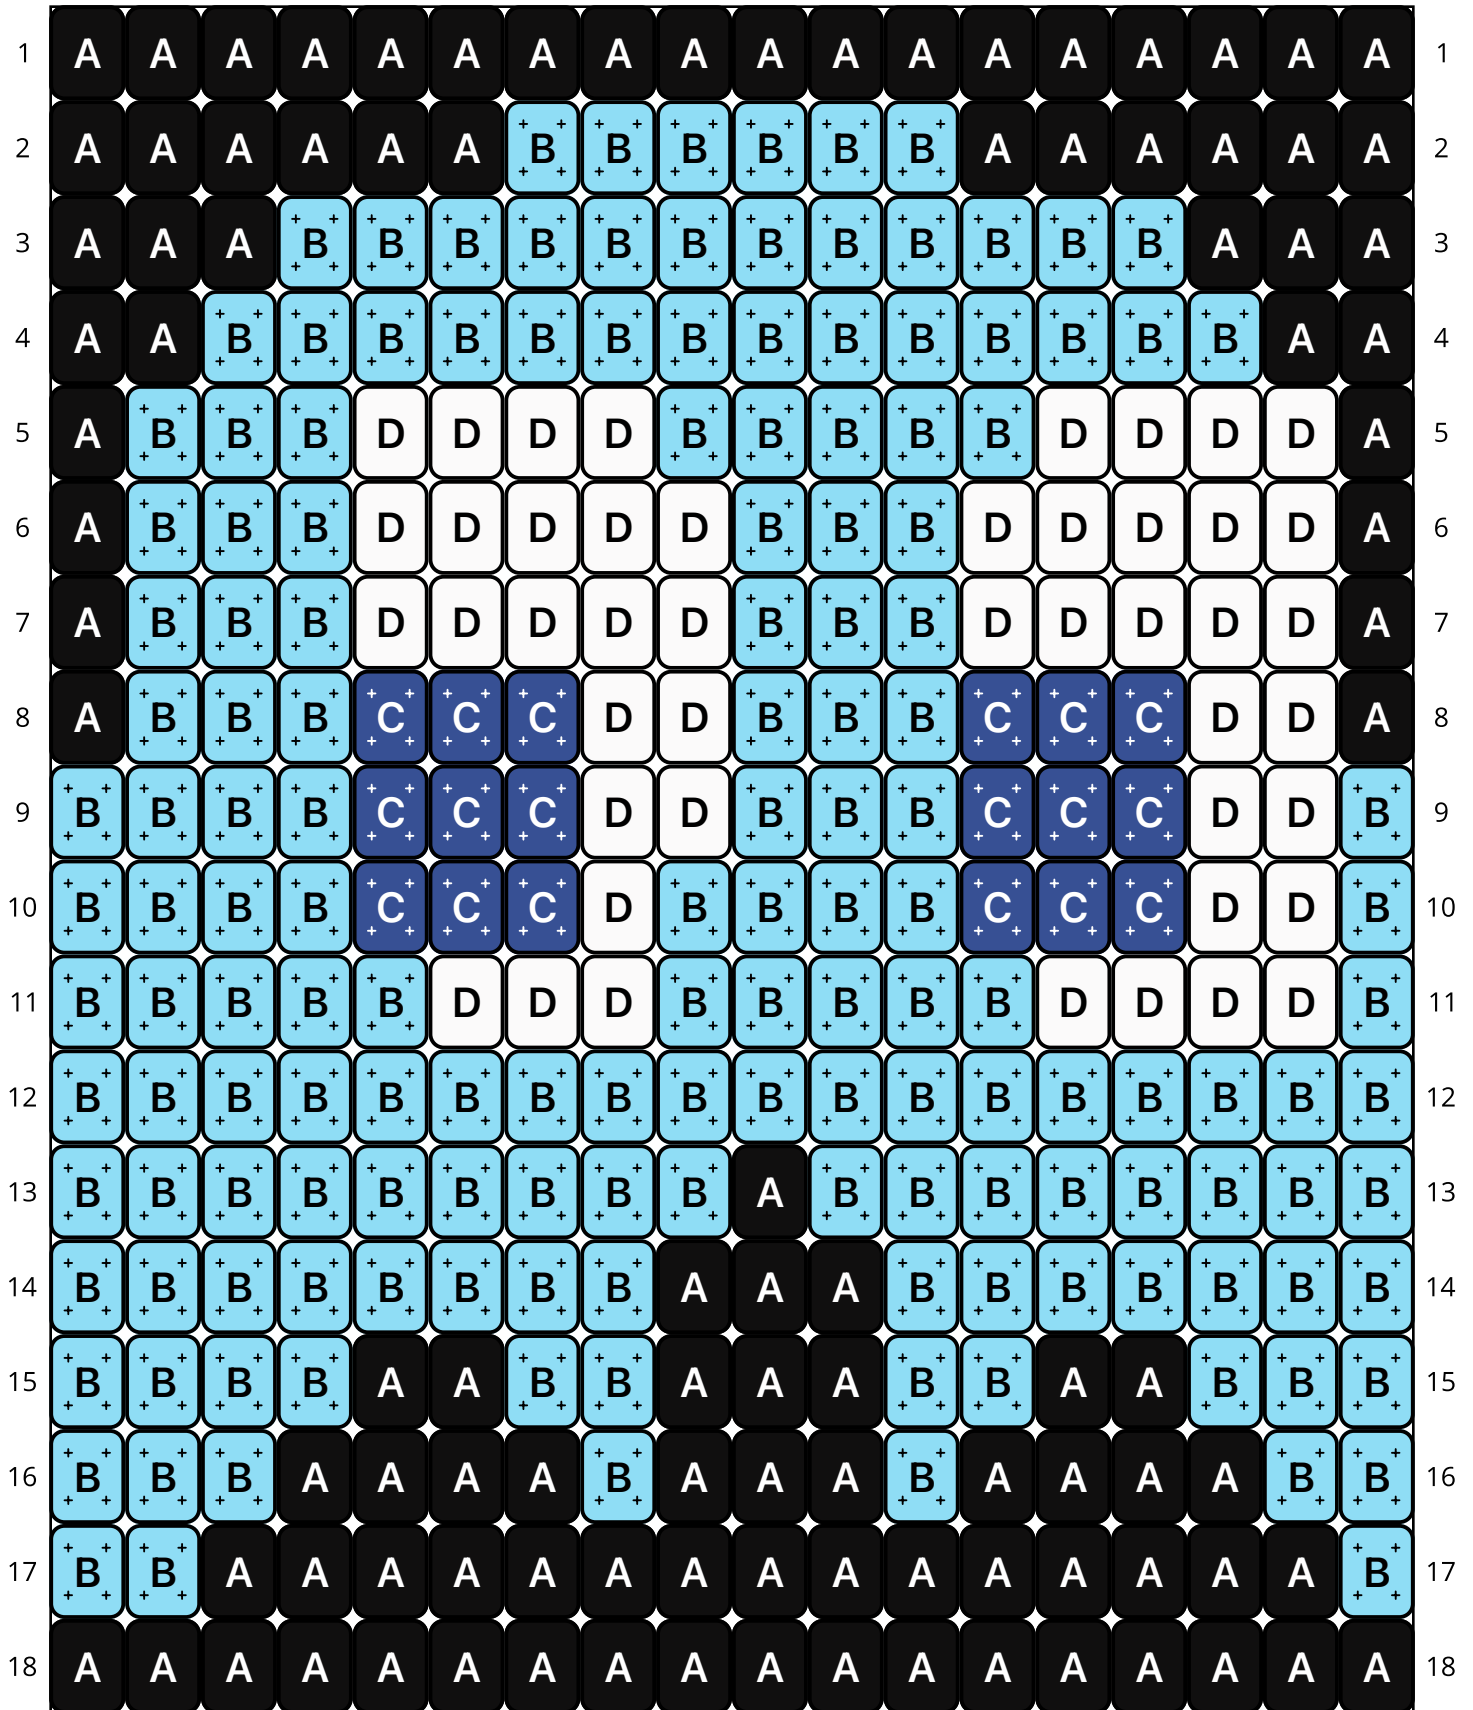

Inky

Type: Loom

Width: 18

Height: 56

Finished size: 0.9 x 3.7"

Total beads: 1,008

© The Pixel Zone

thepixelzone.com

Loom Bead Pattern | Personal Use ONLY | NO Selling

Word Chart

Starting bead: Top Left

Row 1 (R) (18)A
Row 2 (R) (6)A, (6)B, (6)A
Row 3 (R) (3)A, (12)B, (3)A
Row 4 (R) (2)A, (14)B, (2)A
Row 5 (R) (1)A, (3)B, (4)D, (5)B, (4)D, (1)A
Row 6 (R) (1)A, (3)B, (5)D, (3)B, (5)D, (1)A
Row 7 (R) (1)A, (3)B, (5)D, (3)B, (5)D, (1)A
Row 8 (R) (1)A, (3)B, (3)C, (2)D, (3)B, (3)C, (2)D, (1)A
Row 9 (R) (4)B, (3)C, (2)D, (3)B, (3)C, (2)D, (1)B
Row 10 (R) (4)B, (3)C, (1)D, (4)B, (3)C, (2)D, (1)B
Row 11 (R) (5)B, (3)D, (5)B, (4)D, (1)B
Row 12 (R) (18)B
Row 13 (R) (9)B, (1)A, (8)B
Row 14 (R) (8)B, (3)A, (7)B
Row 15 (R) (4)B, (2)A, (2)B, (3)A, (2)B, (2)A, (3)B
Row 16 (R) (3)B, (4)A, (1)B, (3)A, (1)B, (4)A, (2)B
Row 17 (R) (2)B, (15)A, (1)B
Row 18 (R) (18)A
Row 19 (R) (9)A, (2)B, (7)A
Row 20 (R) (9)A, (2)B, (7)A
Row 21 (R) (9)A, (2)B, (7)A
Row 22 (R) (9)A, (2)B, (7)A
Row 23 (R) (9)A, (2)B, (7)A
Row 24 (R) (9)A, (2)B, (7)A
Row 25 (R) (9)A, (2)B, (7)A
Row 26 (R) (9)A, (2)B, (7)A
Row 27 (R) (18)A
Row 28 (R) (7)A, (2)B, (2)A, (2)B, (5)A
Row 29 (R) (7)A, (2)B, (2)A, (2)B, (5)A
Row 30 (R) (7)A, (3)B, (1)A, (2)B, (5)A
Row 31 (R) (7)A, (3)B, (1)A, (2)B, (5)A
Row 32 (R) (7)A, (2)B, (1)A, (3)B, (5)A
Row 33 (R) (7)A, (2)B, (1)A, (3)B, (5)A
Row 34 (R) (7)A, (2)B, (2)A, (2)B, (5)A

Miyuki Delica 11/0 (DB)

DB10
Black
Count: 676

DB113
Transparent Blue Luster
Count: 268

DB183
Silver Lined Royal Blue
Count: 18

DB200
White
Count: 46