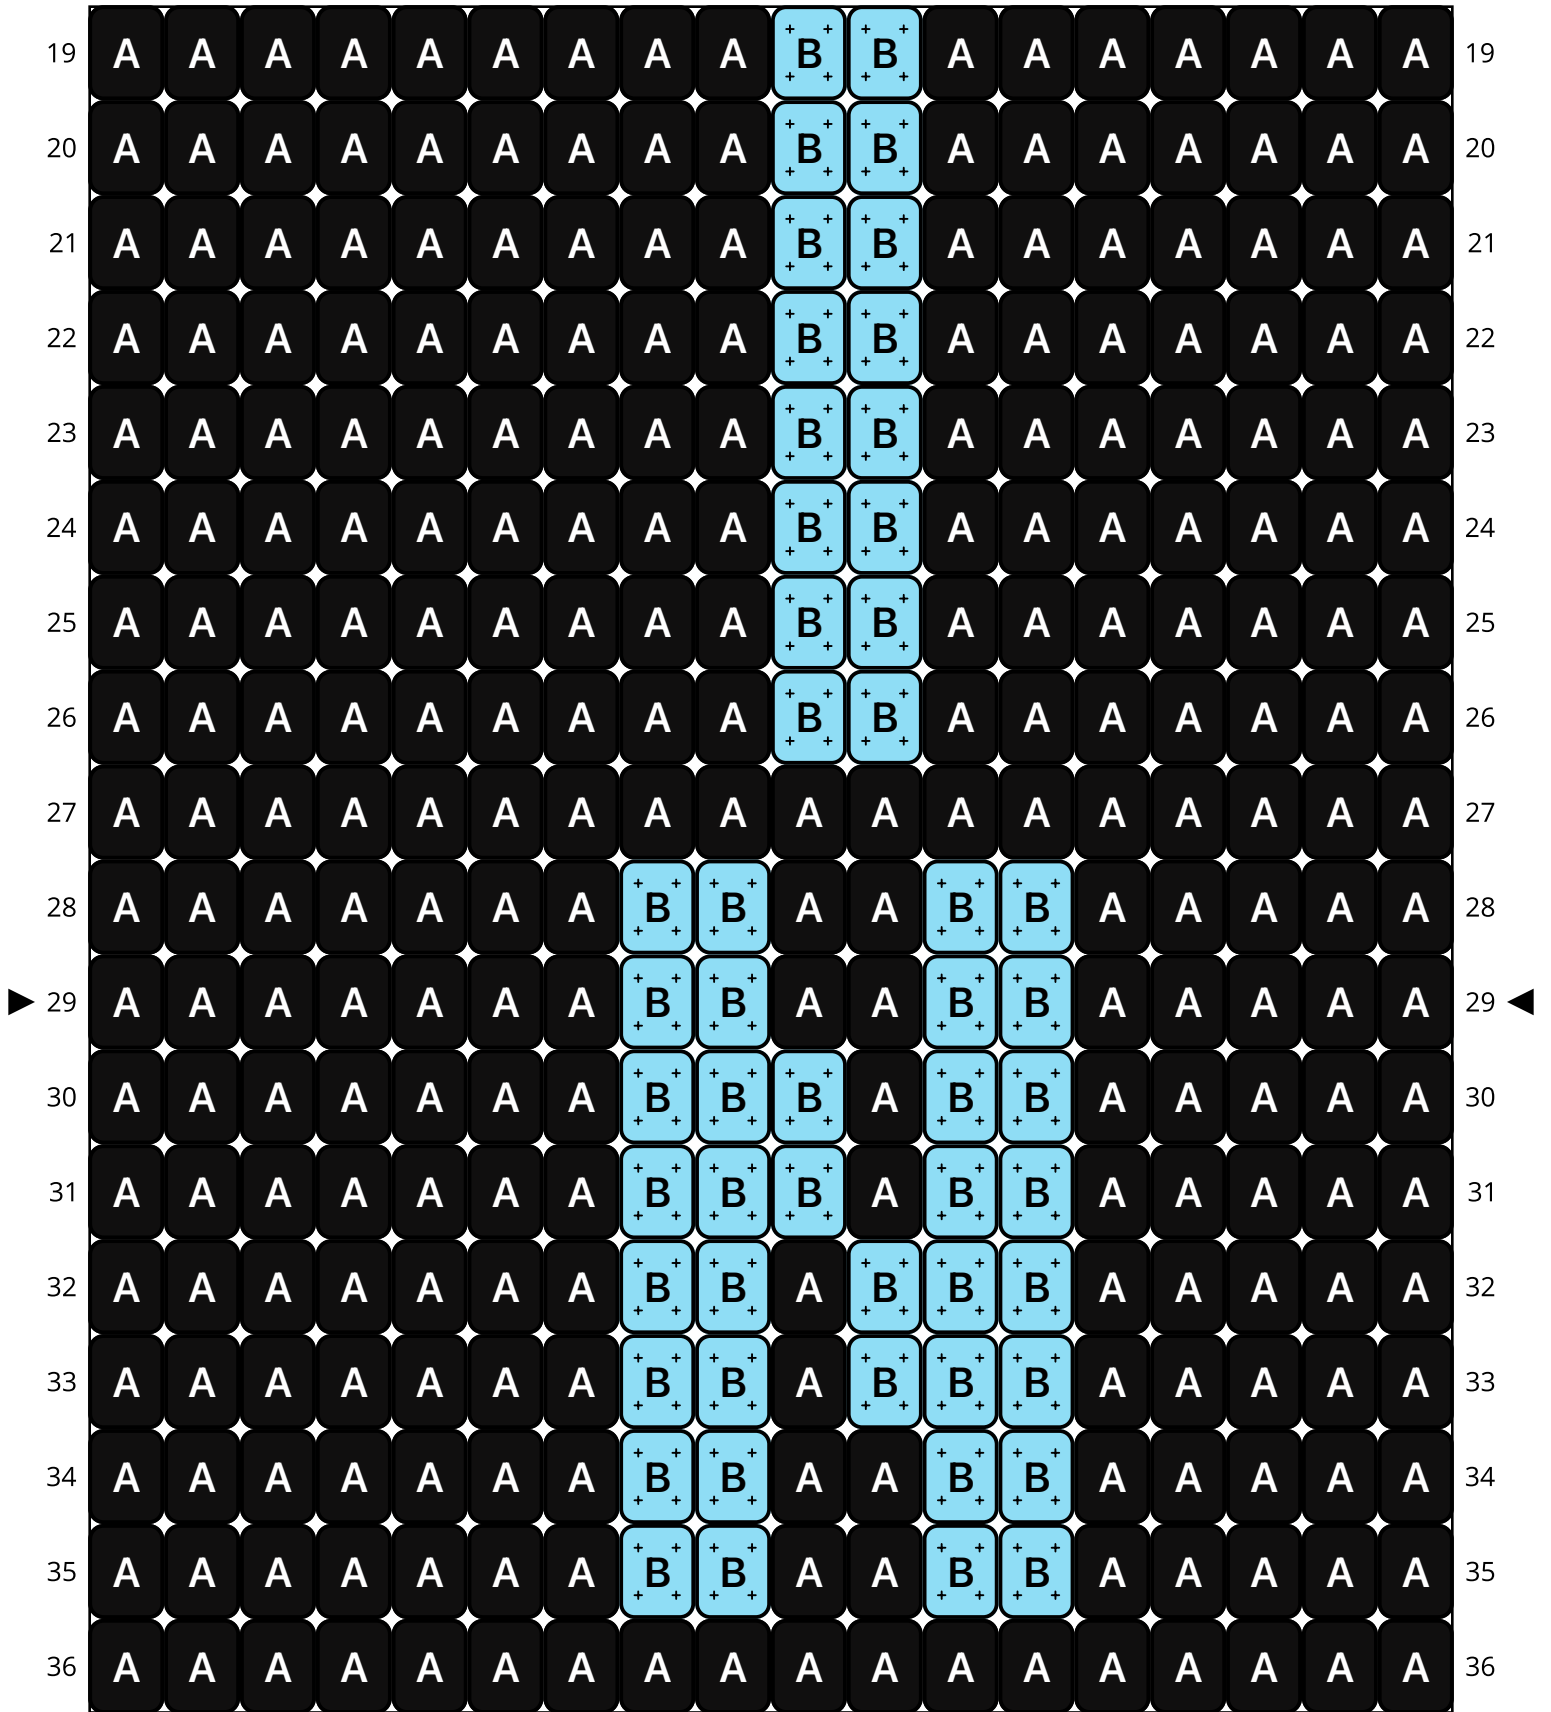

Inky

Type: Loom

Width: 18

Height: 56

Finished size: 0.9 x 3.7"

Total beads: 1,008

© The Pixel Zone

thepixelzone.com

Loom Bead Pattern | Personal Use ONLY | NO Selling

Word Chart

Starting bead: Top Left

Row 1 (R) (18)A
Row 2 (R) (6)A, (6)B, (6)A
Row 3 (R) (3)A, (12)B, (3)A
Row 4 (R) (2)A, (14)B, (2)A
Row 5 (R) (1)A, (3)B, (4)D, (5)B, (4)D, (1)A
Row 6 (R) (1)A, (3)B, (5)D, (3)B, (5)D, (1)A
Row 7 (R) (1)A, (3)B, (5)D, (3)B, (5)D, (1)A
Row 8 (R) (1)A, (3)B, (3)C, (2)D, (3)B, (3)C, (2)D, (1)A
Row 9 (R) (4)B, (3)C, (2)D, (3)B, (3)C, (2)D, (1)B
Row 10 (R) (4)B, (3)C, (1)D, (4)B, (3)C, (2)D, (1)B
Row 11 (R) (5)B, (3)D, (5)B, (4)D, (1)B
Row 12 (R) (18)B
Row 13 (R) (9)B, (1)A, (8)B
Row 14 (R) (8)B, (3)A, (7)B
Row 15 (R) (4)B, (2)A, (2)B, (3)A, (2)B, (2)A, (3)B
Row 16 (R) (3)B, (4)A, (1)B, (3)A, (1)B, (4)A, (2)B
Row 17 (R) (2)B, (15)A, (1)B
Row 18 (R) (18)A
Row 19 (R) (9)A, (2)B, (7)A
Row 20 (R) (9)A, (2)B, (7)A
Row 21 (R) (9)A, (2)B, (7)A
Row 22 (R) (9)A, (2)B, (7)A
Row 23 (R) (9)A, (2)B, (7)A
Row 24 (R) (9)A, (2)B, (7)A
Row 25 (R) (9)A, (2)B, (7)A
Row 26 (R) (9)A, (2)B, (7)A
Row 27 (R) (18)A
Row 28 (R) (7)A, (2)B, (2)A, (2)B, (5)A
Row 29 (R) (7)A, (2)B, (2)A, (2)B, (5)A
Row 30 (R) (7)A, (3)B, (1)A, (2)B, (5)A
Row 31 (R) (7)A, (3)B, (1)A, (2)B, (5)A
Row 32 (R) (7)A, (2)B, (1)A, (3)B, (5)A
Row 33 (R) (7)A, (2)B, (1)A, (3)B, (5)A
Row 34 (R) (7)A, (2)B, (2)A, (2)B, (5)A

Miyuki Delica 11/0 (DB)

DB10
Black
Count: 676

DB113
Transparent Blue Luster
Count: 268

DB183
Silver Lined Royal Blue
Count: 18

DB200
White
Count: 46