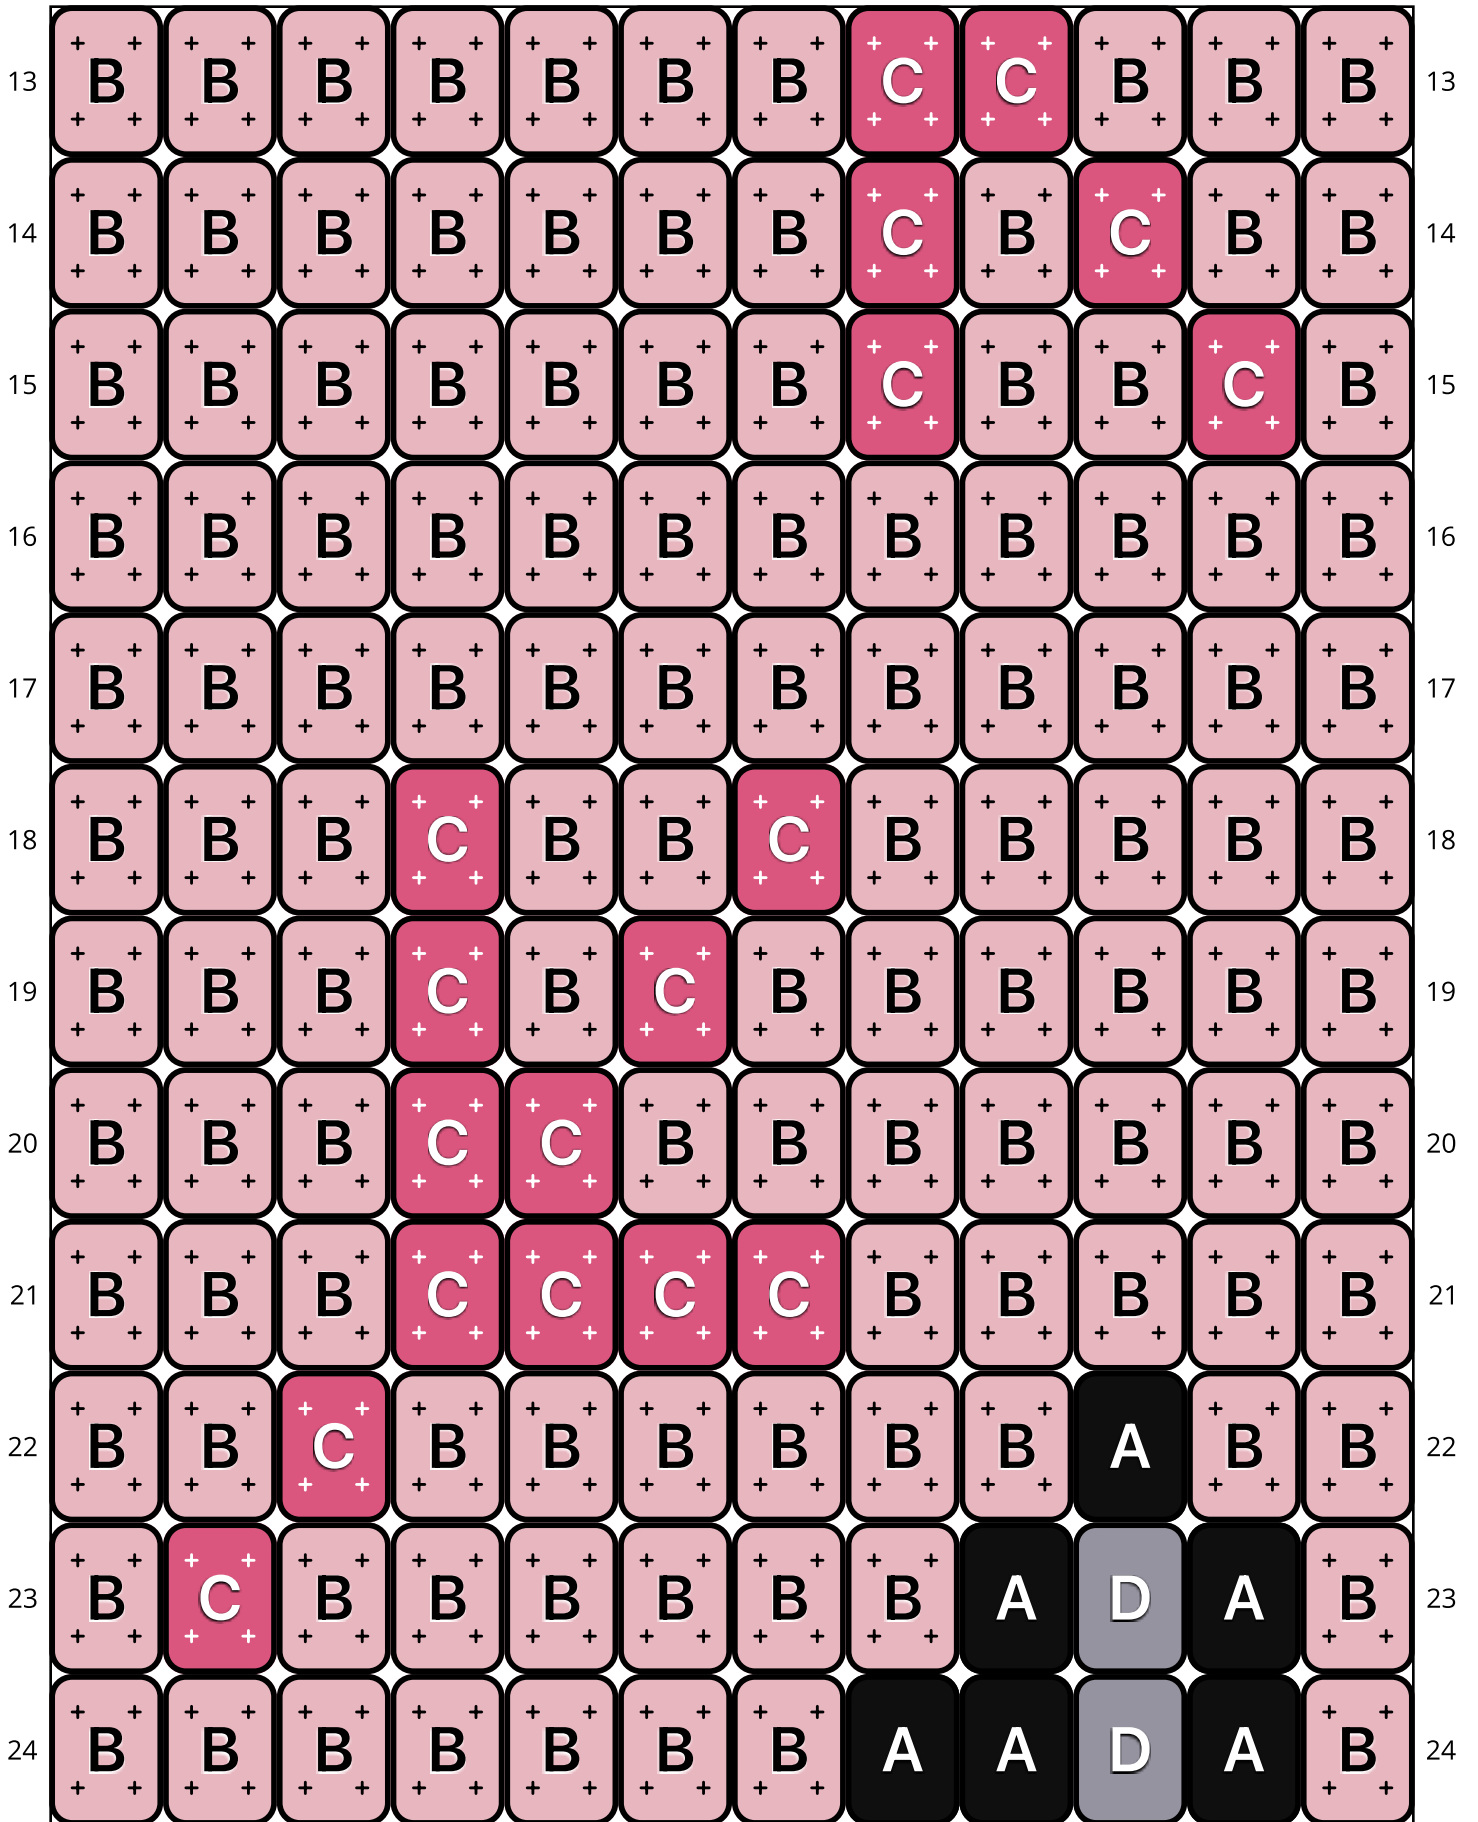

Kissy Bird

Type: Loom

Width: 12

Height: 68

Finished size: 0.6 x 4.5"

Total beads: 816

© 2025 Just Bead It

Loom Bead Pattern | Personal Use ONLY

Word Chart

Starting bead: Top Right

Row 1 (L) (12)B
Row 2 (L) (12)B
Row 3 (L) (4)B, (1)C, (2)B, (1)C, (4)B
Row 4 (L) (5)B, (1)C, (1)B, (1)C, (4)B
Row 5 (L) (6)B, (2)C, (4)B
Row 6 (L) (4)B, (4)C, (4)B
Row 7 (L) (8)B, (1)C, (3)B
Row 8 (L) (9)B, (1)C, (2)B
Row 9 (L) (12)B
Row 10 (L) (6)B, (1)C, (5)B
Row 11 (L) (5)B, (1)C, (6)B
Row 12 (L) (1)B, (4)C, (7)B
Row 13 (L) (3)B, (2)C, (7)B
Row 14 (L) (2)B, (1)C, (1)B, (1)C, (7)B
Row 15 (L) (1)B, (1)C, (2)B, (1)C, (7)B
Row 16 (L) (12)B
Row 17 (L) (12)B
Row 18 (L) (5)B, (1)C, (2)B, (1)C, (3)B
Row 19 (L) (6)B, (1)C, (1)B, (1)C, (3)B
Row 20 (L) (7)B, (2)C, (3)B
Row 21 (L) (5)B, (4)C, (3)B
Row 22 (L) (2)B, (1)A, (6)B, (1)C, (2)B
Row 23 (L) (1)B, (1)A, (1)D, (1)A, (6)B, (1)C, (1)B
Row 24 (L) (1)B, (1)A, (1)D, (2)A, (7)B
Row 25 (L) (1)B, (1)A, (1)D, (1)A, (1)D, (1)A, (6)B
Row 26 (L) (1)B, (1)A, (3)D, (2)A, (5)B
Row 27 (L) (1)B, (1)A, (3)D, (1)A, (1)D, (1)A, (4)B
Row 28 (L) (1)B, (1)A, (5)D, (3)A, (2)B
Row 29 (L) (1)B, (1)A, (5)D, (1)A, (2)D, (2)A
Row 30 (L) (1)B, (1)A, (10)D
Row 31 (L) (2)B, (1)A, (9)D
Row 32 (L) (3)B, (1)A, (8)D
Row 33 (L) (4)B, (2)A, (2)D, (4)A
Row 34 (L) (6)B, (2)A, (2)F, (2)E

Miyuki Delica 11/0 (DB)

DB10
Black
Count: 93

DB106
Shell Pink Luster
Count: 499

DB283
Cranberry Lined Peridot Luster
Count: 60

DB307
Matte Metallic Silver Grey
Count: 105

DB744
Matte Transparent Orange
Count: 8

DB751
Matte Opaque Yellow
Count: 51