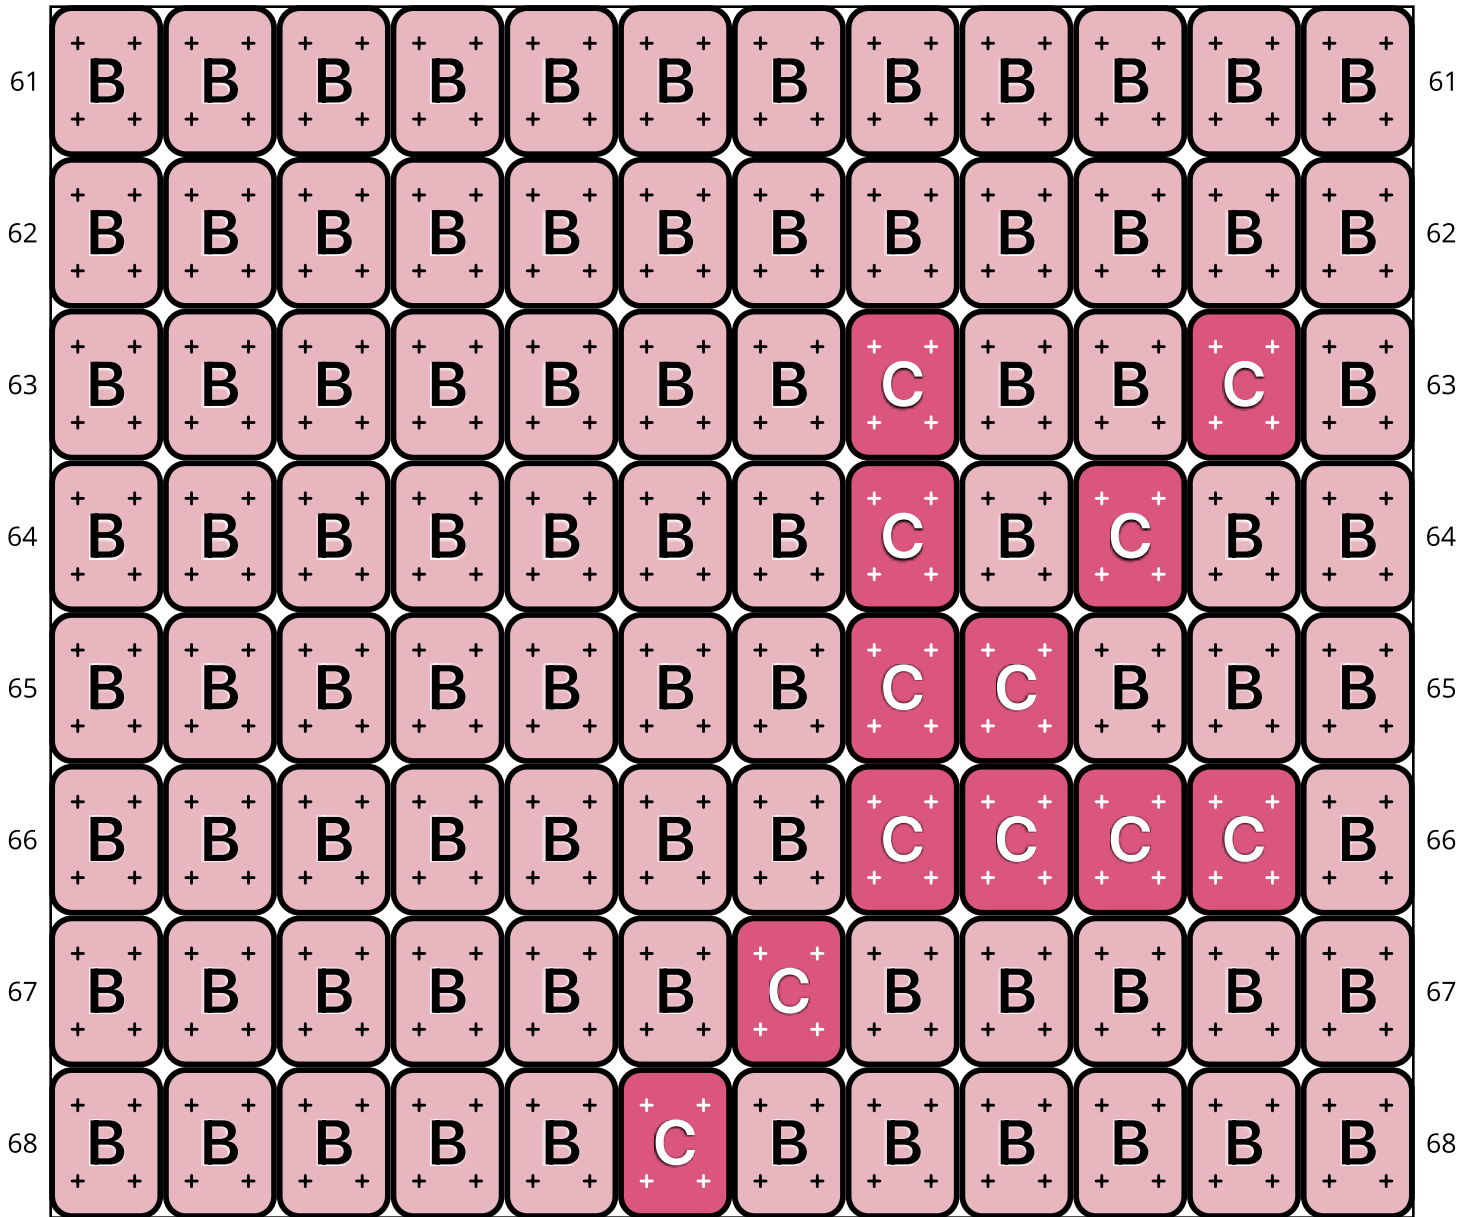

Kissy Bird

Type: Loom

Width: 12

Height: 68

Finished size: 0.6 x 4.5"

Total beads: 816

© 2025 Just Bead It

Loom Bead Pattern | Personal Use ONLY

Word Chart

Starting bead: Top Right

Row 1 (L) (12)B
Row 2 (L) (12)B
Row 3 (L) (4)B, (1)C, (2)B, (1)C, (4)B
Row 4 (L) (5)B, (1)C, (1)B, (1)C, (4)B
Row 5 (L) (6)B, (2)C, (4)B
Row 6 (L) (4)B, (4)C, (4)B
Row 7 (L) (8)B, (1)C, (3)B
Row 8 (L) (9)B, (1)C, (2)B
Row 9 (L) (12)B
Row 10 (L) (6)B, (1)C, (5)B
Row 11 (L) (5)B, (1)C, (6)B
Row 12 (L) (1)B, (4)C, (7)B
Row 13 (L) (3)B, (2)C, (7)B
Row 14 (L) (2)B, (1)C, (1)B, (1)C, (7)B
Row 15 (L) (1)B, (1)C, (2)B, (1)C, (7)B
Row 16 (L) (12)B
Row 17 (L) (12)B
Row 18 (L) (5)B, (1)C, (2)B, (1)C, (3)B
Row 19 (L) (6)B, (1)C, (1)B, (1)C, (3)B
Row 20 (L) (7)B, (2)C, (3)B
Row 21 (L) (5)B, (4)C, (3)B
Row 22 (L) (2)B, (1)A, (6)B, (1)C, (2)B
Row 23 (L) (1)B, (1)A, (1)D, (1)A, (6)B, (1)C, (1)B
Row 24 (L) (1)B, (1)A, (1)D, (2)A, (7)B
Row 25 (L) (1)B, (1)A, (1)D, (1)A, (1)D, (1)A, (6)B
Row 26 (L) (1)B, (1)A, (3)D, (2)A, (5)B
Row 27 (L) (1)B, (1)A, (3)D, (1)A, (1)D, (1)A, (4)B
Row 28 (L) (1)B, (1)A, (5)D, (3)A, (2)B
Row 29 (L) (1)B, (1)A, (5)D, (1)A, (2)D, (2)A
Row 30 (L) (1)B, (1)A, (10)D
Row 31 (L) (2)B, (1)A, (9)D
Row 32 (L) (3)B, (1)A, (8)D
Row 33 (L) (4)B, (2)A, (2)D, (4)A
Row 34 (L) (6)B, (2)A, (2)F, (2)E

Miyuki Delica 11/0 (DB)

DB10
Black
Count: 93

DB106
Shell Pink Luster
Count: 499

DB283
Cranberry Lined Peridot Luster
Count: 60

DB307
Matte Metallic Silver Grey
Count: 105

DB744
Matte Transparent Orange
Count: 8

DB751
Matte Opaque Yellow
Count: 51