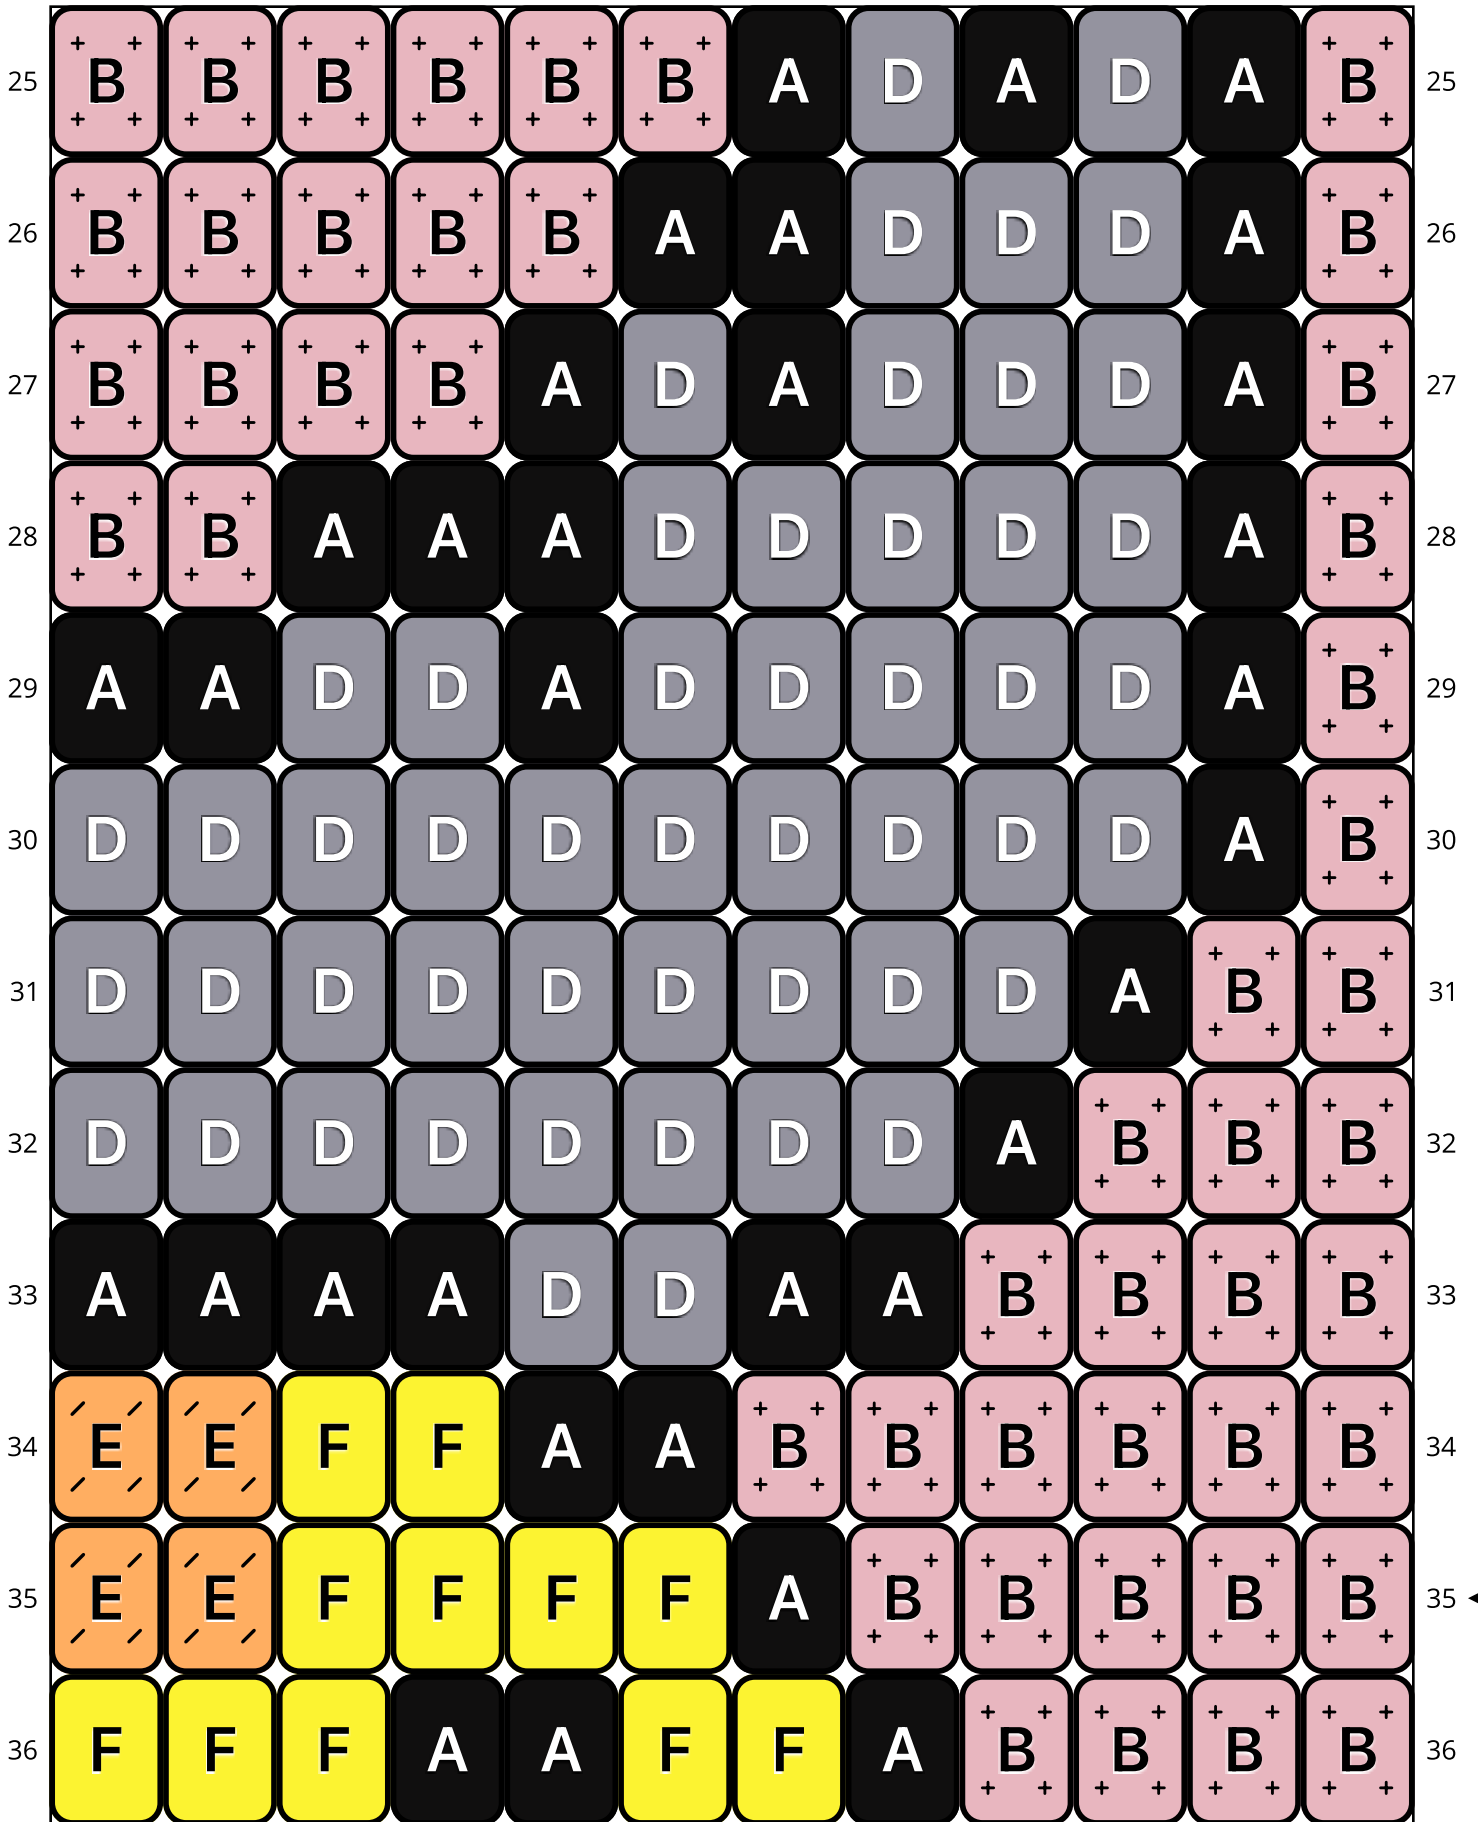

Kissy Bird

Type: Loom

Width: 12

Height: 68

Finished size: 0.6 x 4.5"

Total beads: 816

© 2025 Just Bead It

Loom Bead Pattern | Personal Use ONLY

Word Chart

Starting bead: Top Right

Row 1 (L) (12)B
Row 2 (L) (12)B
Row 3 (L) (4)B, (1)C, (2)B, (1)C, (4)B
Row 4 (L) (5)B, (1)C, (1)B, (1)C, (4)B
Row 5 (L) (6)B, (2)C, (4)B
Row 6 (L) (4)B, (4)C, (4)B
Row 7 (L) (8)B, (1)C, (3)B
Row 8 (L) (9)B, (1)C, (2)B
Row 9 (L) (12)B
Row 10 (L) (6)B, (1)C, (5)B
Row 11 (L) (5)B, (1)C, (6)B
Row 12 (L) (1)B, (4)C, (7)B
Row 13 (L) (3)B, (2)C, (7)B
Row 14 (L) (2)B, (1)C, (1)B, (1)C, (7)B
Row 15 (L) (1)B, (1)C, (2)B, (1)C, (7)B
Row 16 (L) (12)B
Row 17 (L) (12)B
Row 18 (L) (5)B, (1)C, (2)B, (1)C, (3)B
Row 19 (L) (6)B, (1)C, (1)B, (1)C, (3)B
Row 20 (L) (7)B, (2)C, (3)B
Row 21 (L) (5)B, (4)C, (3)B
Row 22 (L) (2)B, (1)A, (6)B, (1)C, (2)B
Row 23 (L) (1)B, (1)A, (1)D, (1)A, (6)B, (1)C, (1)B
Row 24 (L) (1)B, (1)A, (1)D, (2)A, (7)B
Row 25 (L) (1)B, (1)A, (1)D, (1)A, (1)D, (1)A, (6)B
Row 26 (L) (1)B, (1)A, (3)D, (2)A, (5)B
Row 27 (L) (1)B, (1)A, (3)D, (1)A, (1)D, (1)A, (4)B
Row 28 (L) (1)B, (1)A, (5)D, (3)A, (2)B
Row 29 (L) (1)B, (1)A, (5)D, (1)A, (2)D, (2)A
Row 30 (L) (1)B, (1)A, (10)D
Row 31 (L) (2)B, (1)A, (9)D
Row 32 (L) (3)B, (1)A, (8)D
Row 33 (L) (4)B, (2)A, (2)D, (4)A
Row 34 (L) (6)B, (2)A, (2)F, (2)E

Miyuki Delica 11/0 (DB)

DB10
Black
Count: 93

DB106
Shell Pink Luster
Count: 499

DB283
Cranberry Lined Peridot Luster
Count: 60

DB307
Matte Metallic Silver Grey
Count: 105

DB744
Matte Transparent Orange
Count: 8

DB751
Matte Opaque Yellow
Count: 51