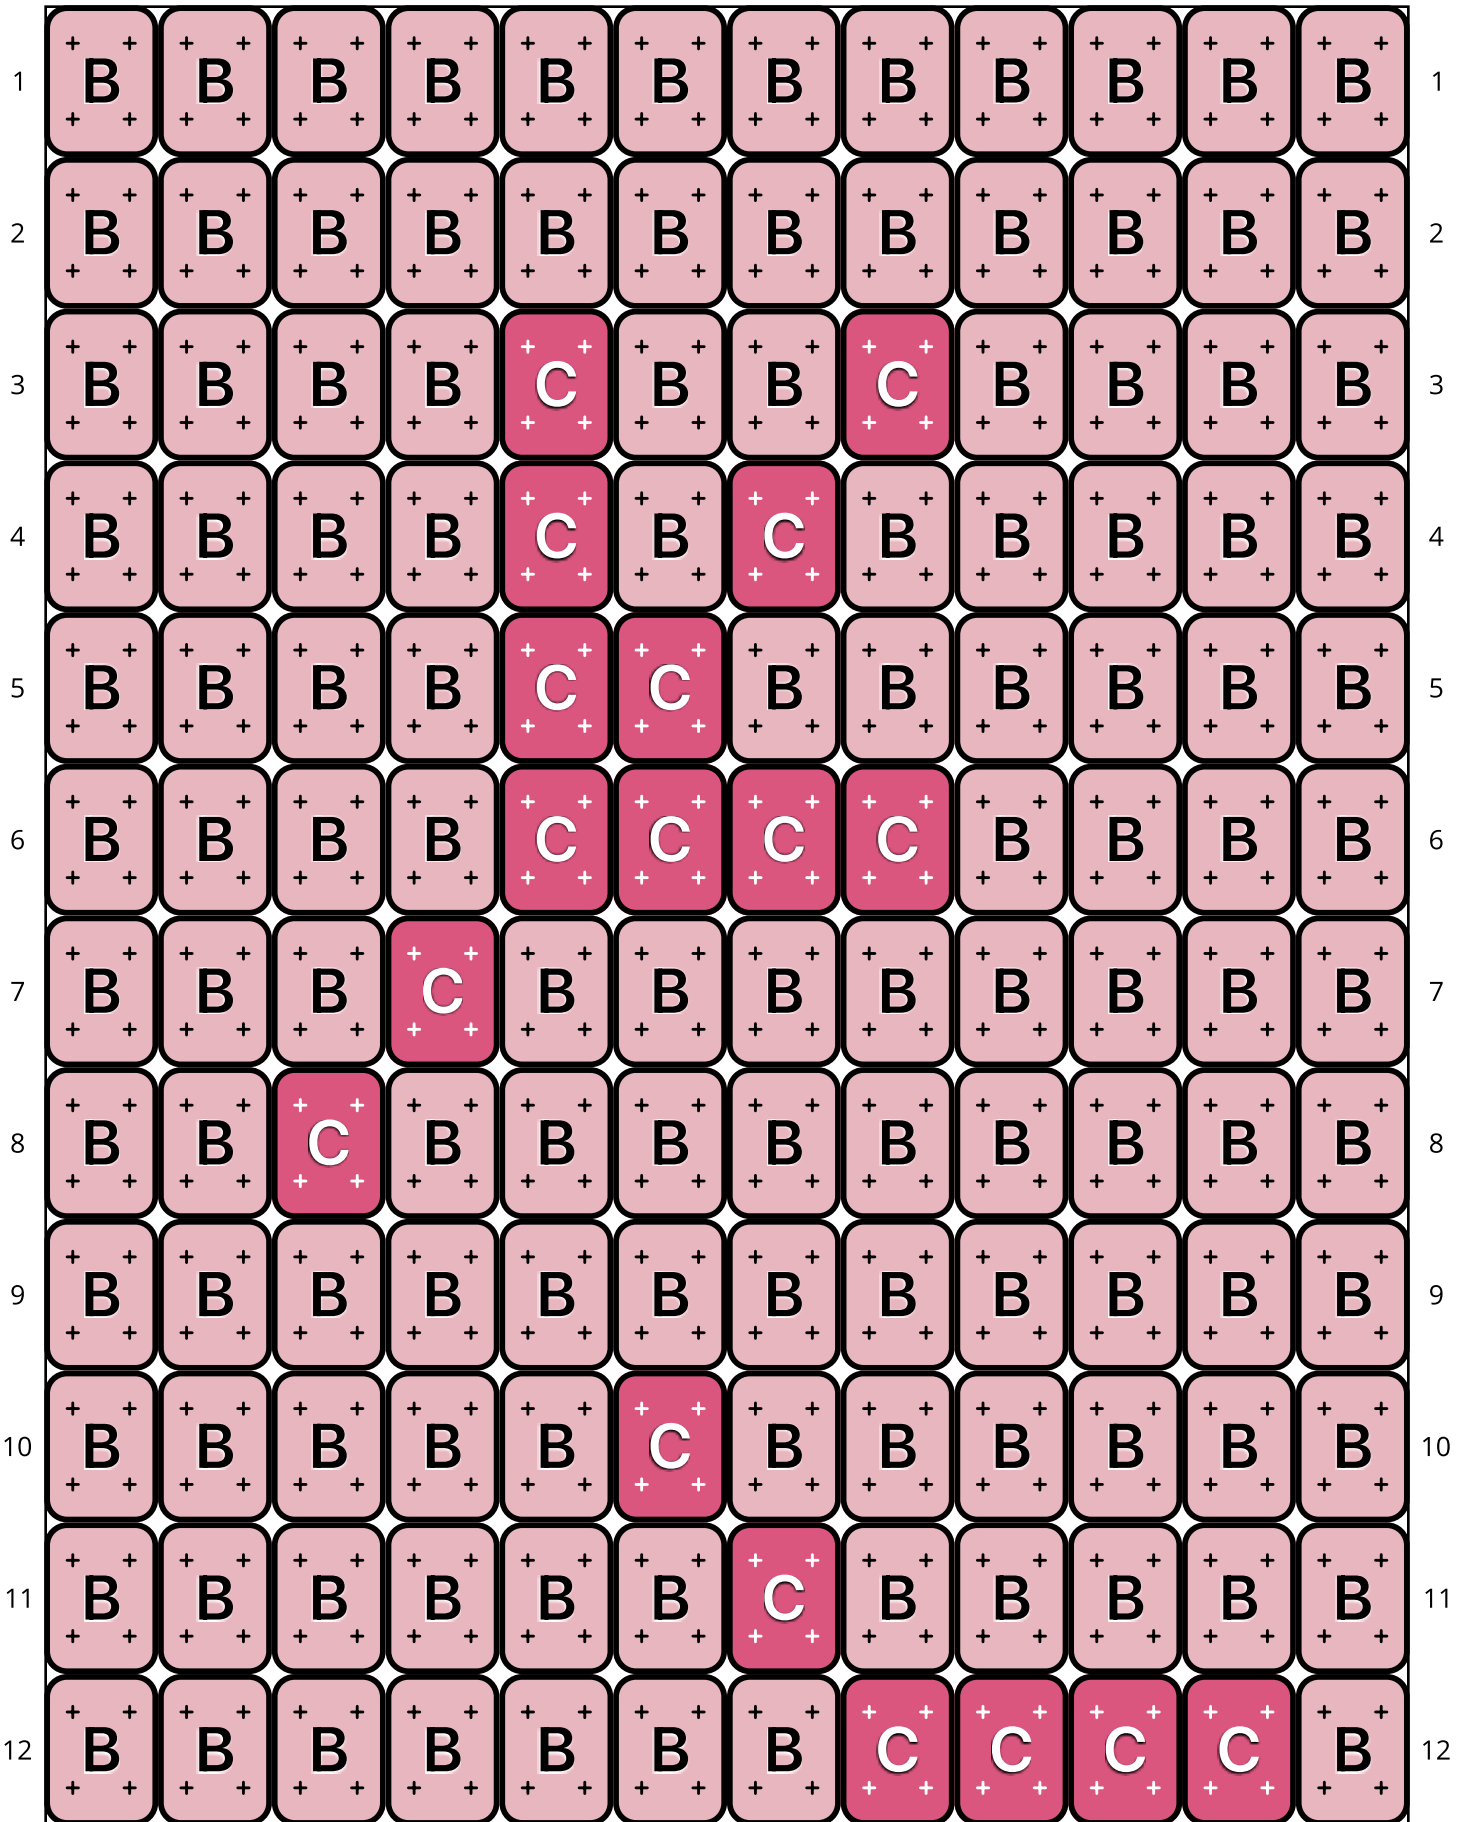

Kissy Bird

Type: Loom

Width: 12

Height: 68

Finished size: 0.6 x 4.5"

Total beads: 816

© 2025 Just Bead It

Loom Bead Pattern | Personal Use ONLY

Word Chart

Starting bead: Top Right

Row 1 (L) (12)B
Row 2 (L) (12)B
Row 3 (L) (4)B, (1)C, (2)B, (1)C, (4)B
Row 4 (L) (5)B, (1)C, (1)B, (1)C, (4)B
Row 5 (L) (6)B, (2)C, (4)B
Row 6 (L) (4)B, (4)C, (4)B
Row 7 (L) (8)B, (1)C, (3)B
Row 8 (L) (9)B, (1)C, (2)B
Row 9 (L) (12)B
Row 10 (L) (6)B, (1)C, (5)B
Row 11 (L) (5)B, (1)C, (6)B
Row 12 (L) (1)B, (4)C, (7)B
Row 13 (L) (3)B, (2)C, (7)B
Row 14 (L) (2)B, (1)C, (1)B, (1)C, (7)B
Row 15 (L) (1)B, (1)C, (2)B, (1)C, (7)B
Row 16 (L) (12)B
Row 17 (L) (12)B
Row 18 (L) (5)B, (1)C, (2)B, (1)C, (3)B
Row 19 (L) (6)B, (1)C, (1)B, (1)C, (3)B
Row 20 (L) (7)B, (2)C, (3)B
Row 21 (L) (5)B, (4)C, (3)B
Row 22 (L) (2)B, (1)A, (6)B, (1)C, (2)B
Row 23 (L) (1)B, (1)A, (1)D, (1)A, (6)B, (1)C, (1)B
Row 24 (L) (1)B, (1)A, (1)D, (2)A, (7)B
Row 25 (L) (1)B, (1)A, (1)D, (1)A, (1)D, (1)A, (6)B
Row 26 (L) (1)B, (1)A, (3)D, (2)A, (5)B
Row 27 (L) (1)B, (1)A, (3)D, (1)A, (1)D, (1)A, (4)B
Row 28 (L) (1)B, (1)A, (5)D, (3)A, (2)B
Row 29 (L) (1)B, (1)A, (5)D, (1)A, (2)D, (2)A
Row 30 (L) (1)B, (1)A, (10)D
Row 31 (L) (2)B, (1)A, (9)D
Row 32 (L) (3)B, (1)A, (8)D
Row 33 (L) (4)B, (2)A, (2)D, (4)A
Row 34 (L) (6)B, (2)A, (2)F, (2)E

Miyuki Delica 11/0 (DB)

DB10
Black
Count: 93

DB106
Shell Pink Luster
Count: 499

DB283
Cranberry Lined Peridot Luster
Count: 60

DB307
Matte Metallic Silver Grey
Count: 105

DB744
Matte Transparent Orange
Count: 8

DB751
Matte Opaque Yellow
Count: 51