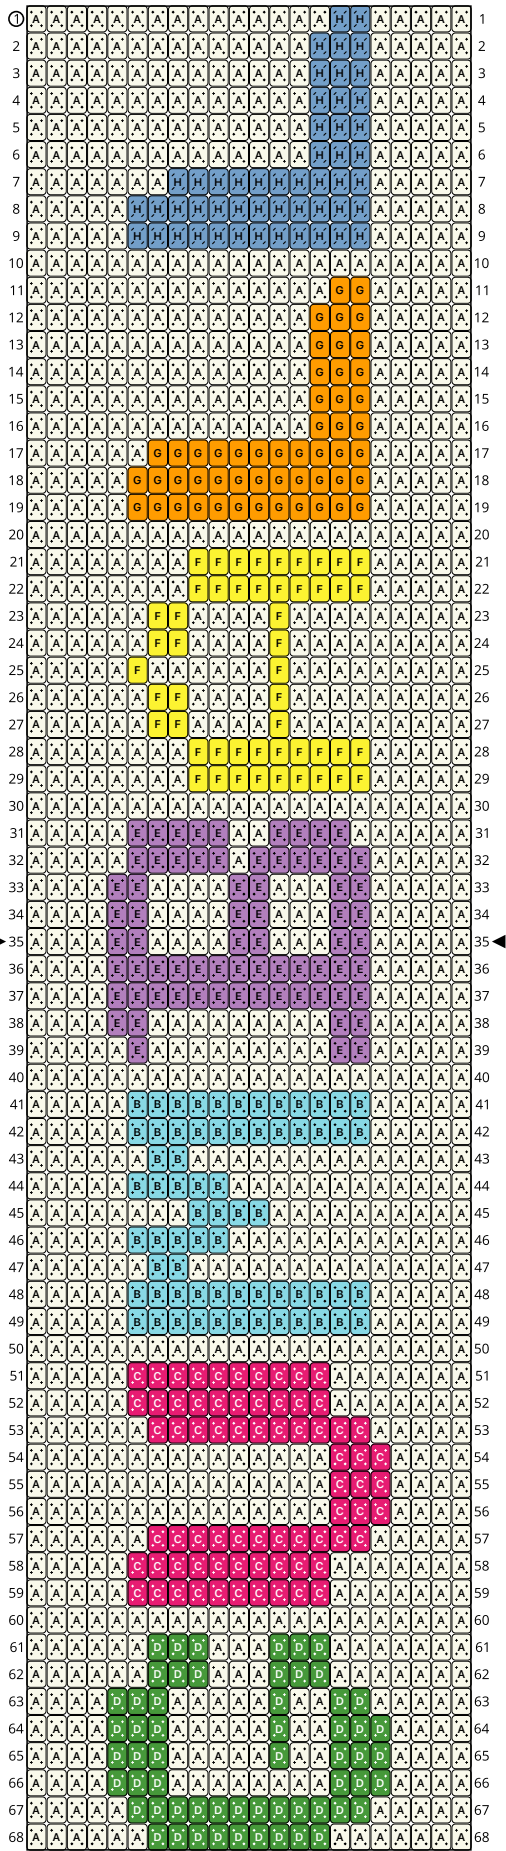

# Letter GUMBALL

Type: Loom

Width: 22

Height: 68

Finished size: 1.2 x 4.5"

Total beads: 1,496

© 2026 The Pixel Zone

[thepixelzone.com](http://thepixelzone.com)

## Word Chart

Starting bead: Top Left

Row 1 (R) (15)A, (2)H, (5)A

Row 2 (R) (14)A, (3)H, (5)A

Row 3 (R) (14)A, (3)H, (5)A

Row 4 (R) (14)A, (3)H, (5)A

Row 5 (R) (14)A, (3)H, (5)A

Row 6 (R) (14)A, (3)H, (5)A

Row 7 (R) (7)A, (10)H, (5)A

Row 8 (R) (5)A, (12)H, (5)A

Row 9 (R) (5)A, (12)H, (5)A

Row 10 (R) (22)A

Row 11 (R) (15)A, (2)G, (5)A

Row 12 (R) (14)A, (3)G, (5)A

Row 13 (R) (14)A, (3)G, (5)A

Row 14 (R) (14)A, (3)G, (5)A

Row 15 (R) (14)A, (3)G, (5)A

Row 16 (R) (14)A, (3)G, (5)A

Row 17 (R) (6)A, (11)G, (5)A

Row 18 (R) (5)A, (12)G, (5)A

Row 19 (R) (5)A, (12)G, (5)A

Row 20 (R) (22)A

Row 21 (R) (8)A, (9)F, (5)A

Row 22 (R) (8)A, (9)F, (5)A