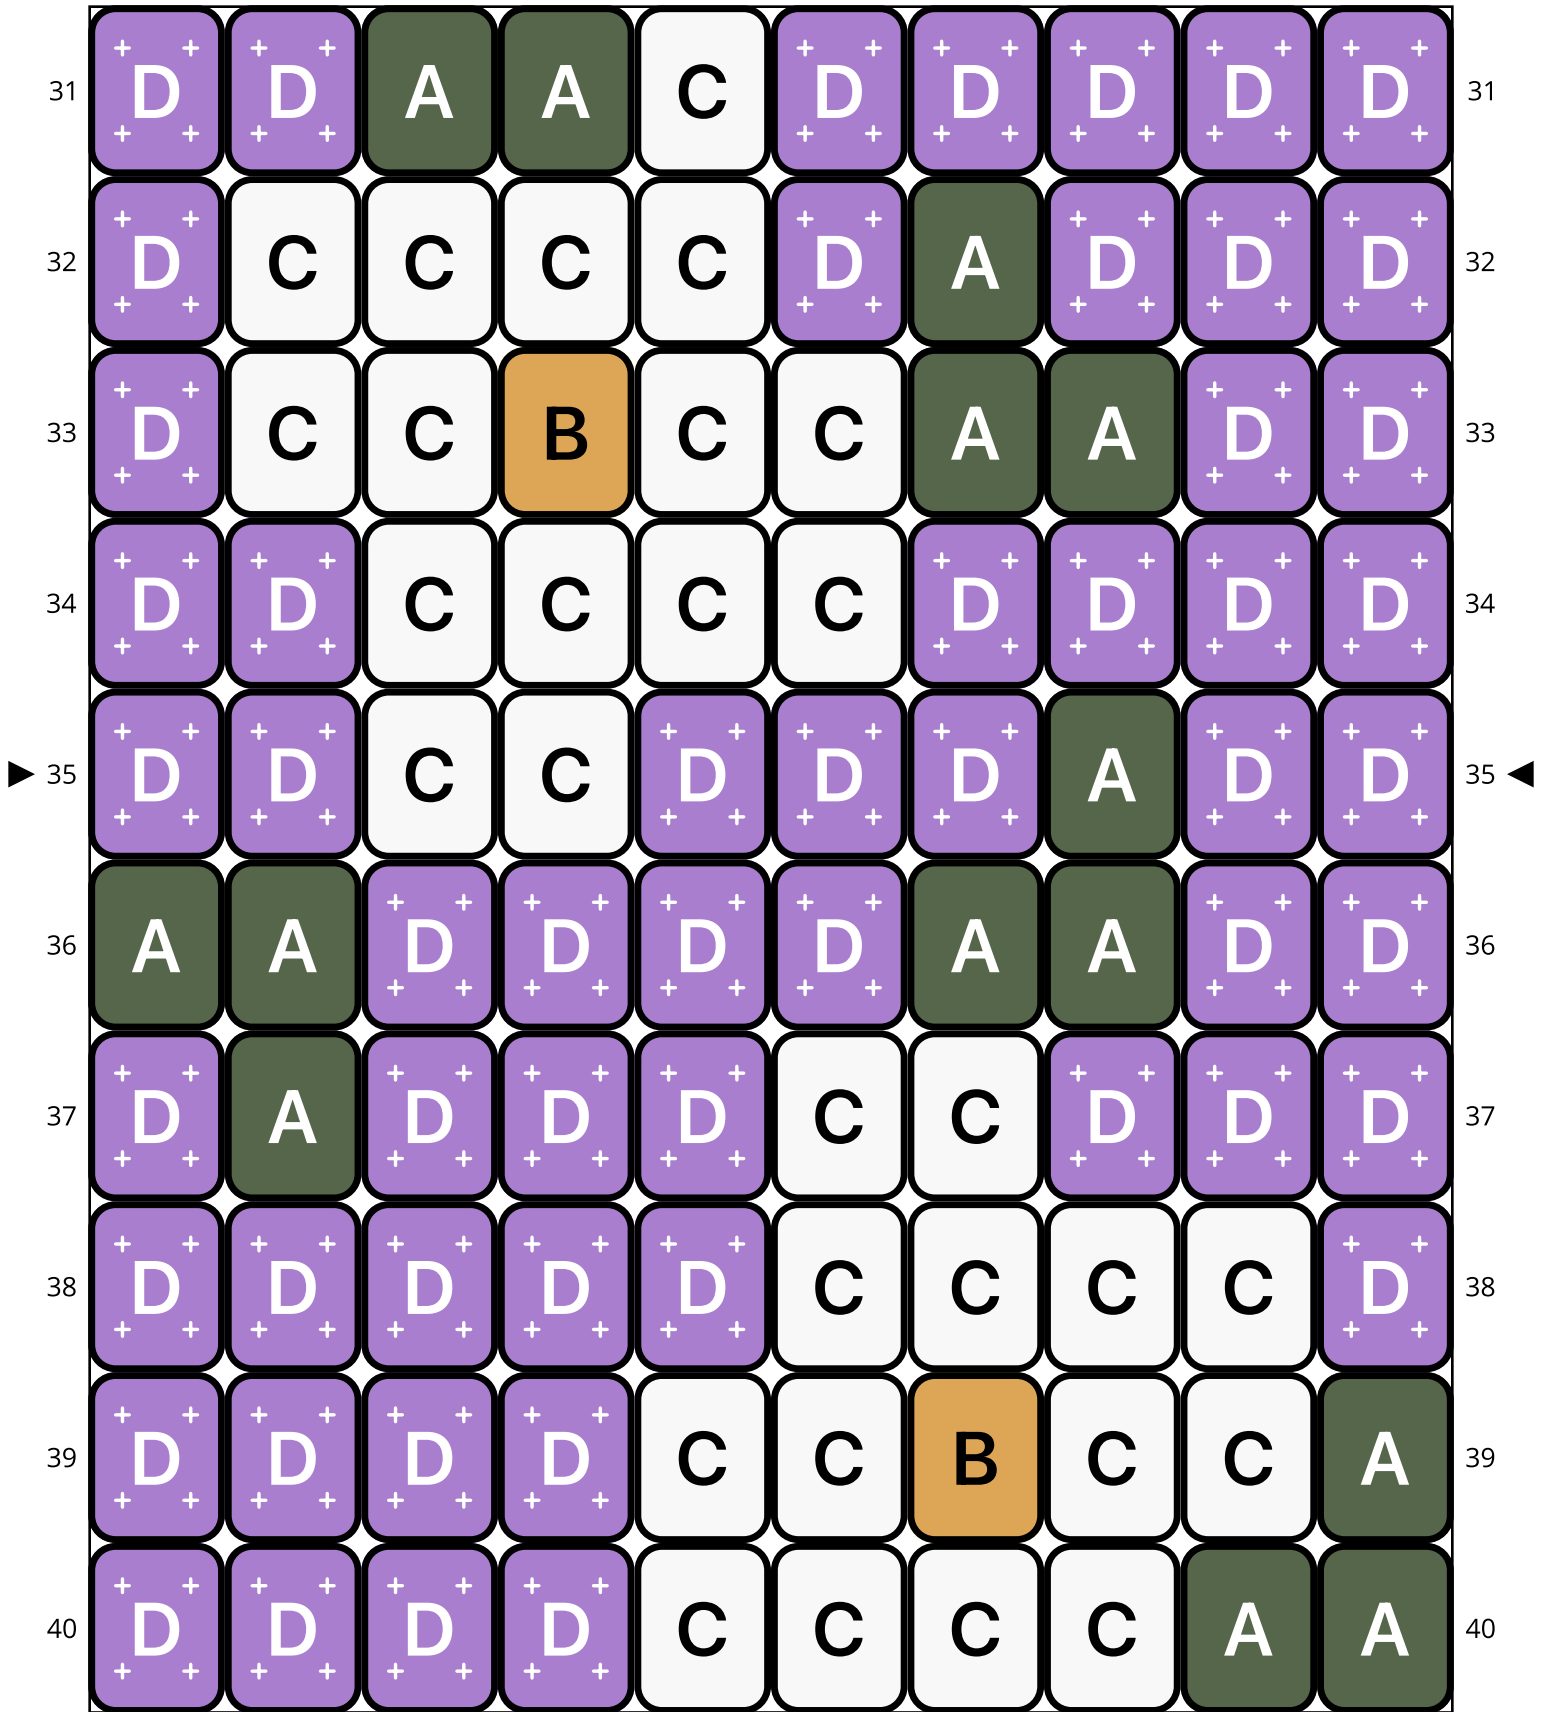

41	D	D	D	A	D	D	C	C	D	D	41
42	D	D	A	A	D	D	D	D	D	D	42
43	D	D	D	D	C	C	D	D	D	D	43
44	D	D	D	D	C	C	C	C	D	D	44
45	D	D	D	C	C	B	C	C	A	A	45
46	D	D	D	C	C	C	C	D	A	D	46
47	D	D	D	A	D	C	C	D	D	D	47
48	D	A	D	D	D	D	D	D	D	D	48
49	A	A	D	D	D	D	D	D	D	D	49
50	D	D	C	C	D	D	D	D	D	D	50