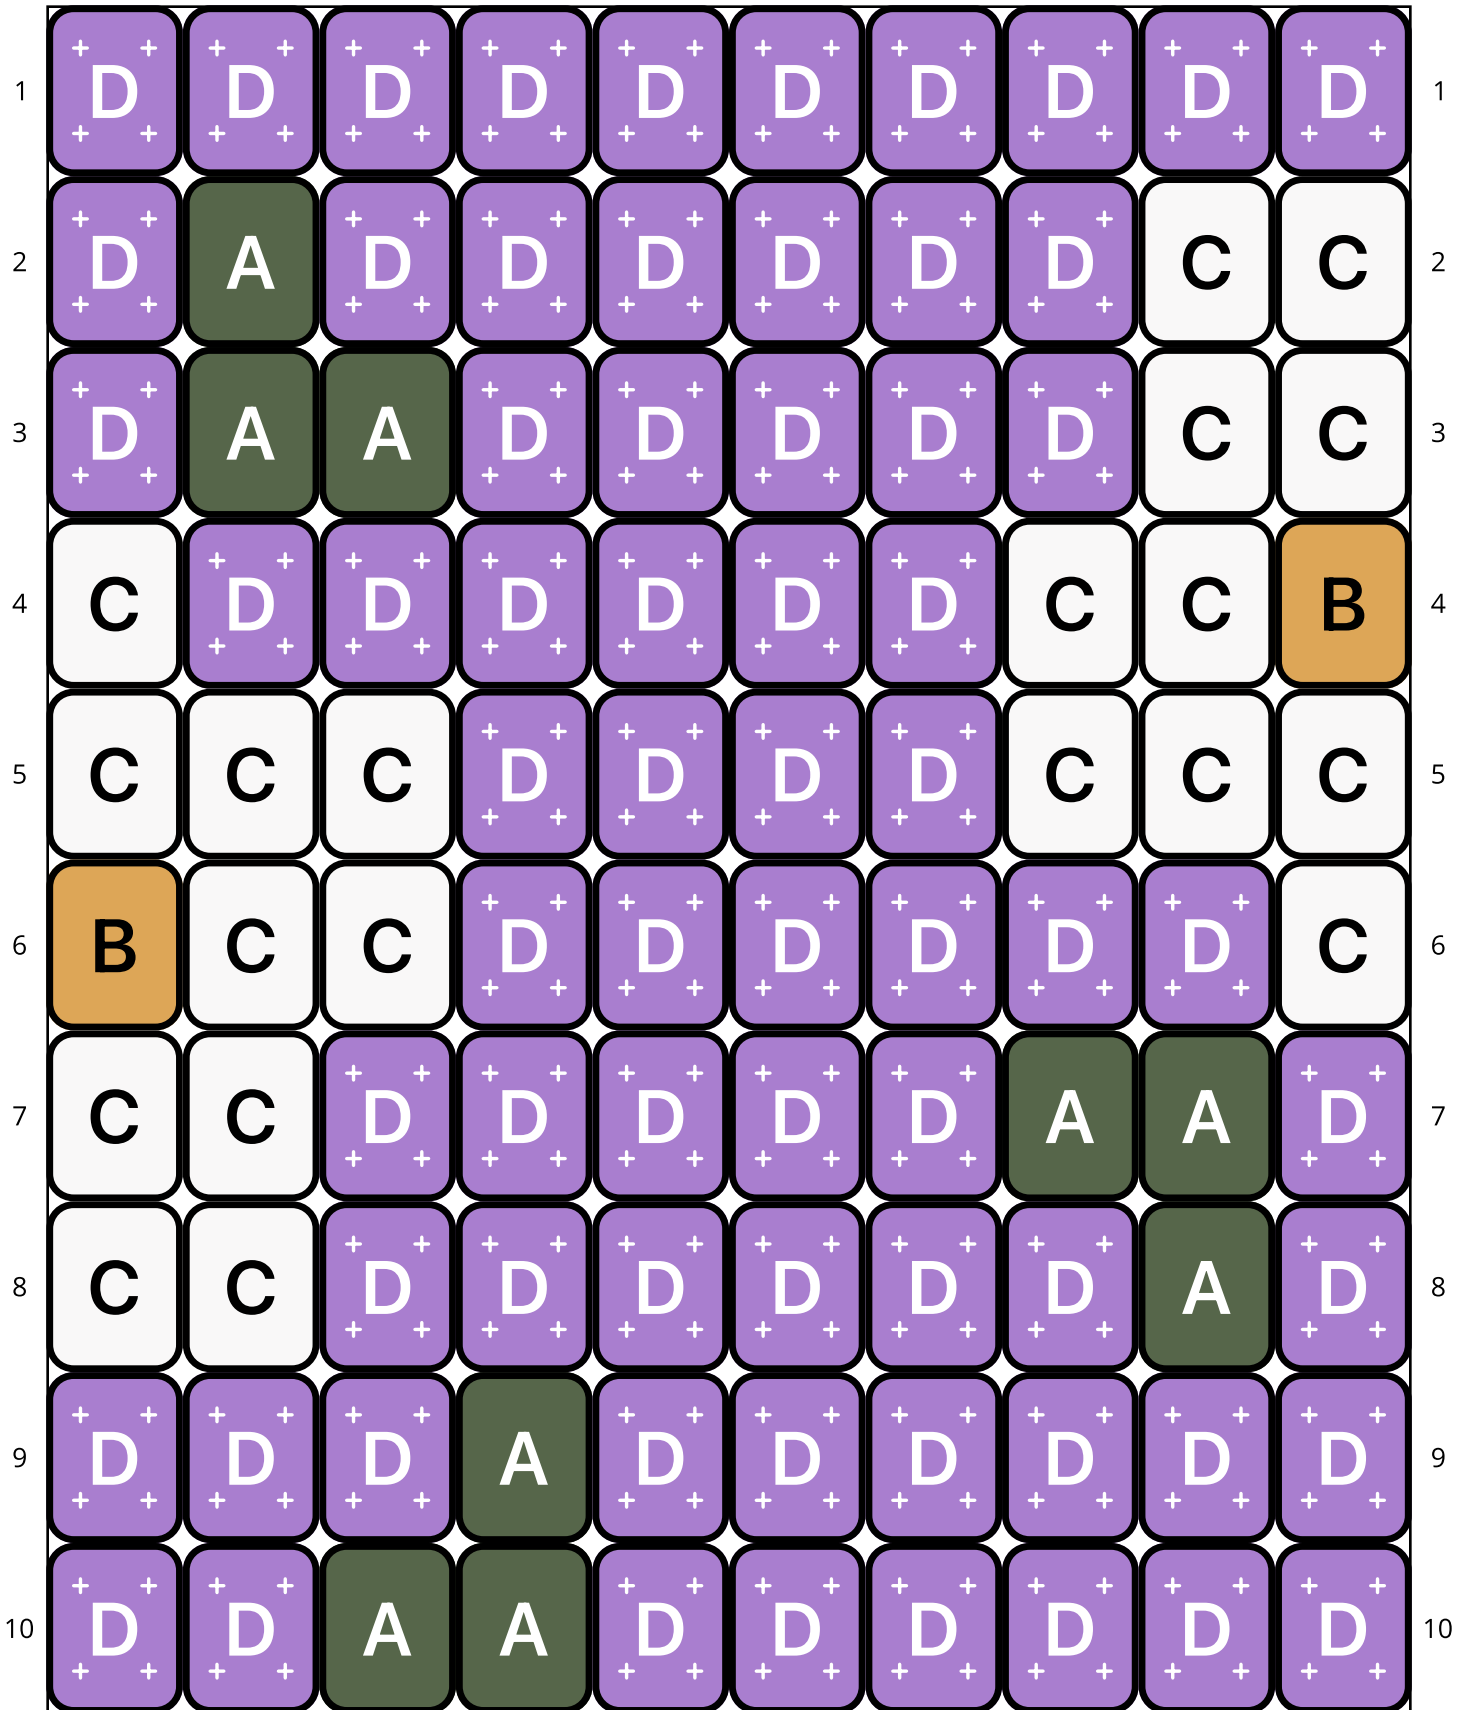

Lilac Daisy

Type: Loom

Width: 10

Height: 68

Finished size: 0.5 x 4.5"

Total beads: 680

© The Pixel Zone

thepixelzone.com

Loom Bead Pattern | Personal Use ONLY | NO Selling

11	D	D	D	D	C	C	D	D	D	D	11
12	D	D	D	D	C	C	C	C	D	D	12
13	D	D	D	C	C	B	C	C	A	A	13
14	D	D	D	C	C	C	C	D	A	D	14
15	D	D	D	A	D	C	C	D	D	D	15
16	D	A	D	D	D	D	D	D	D	D	16
17	A	A	D	D	D	D	D	D	D	D	17
18	D	D	C	C	D	D	D	D	D	D	18
19	D	D	C	C	C	C	D	D	D	D	19
20	D	C	C	B	C	C	A	A	D	D	20