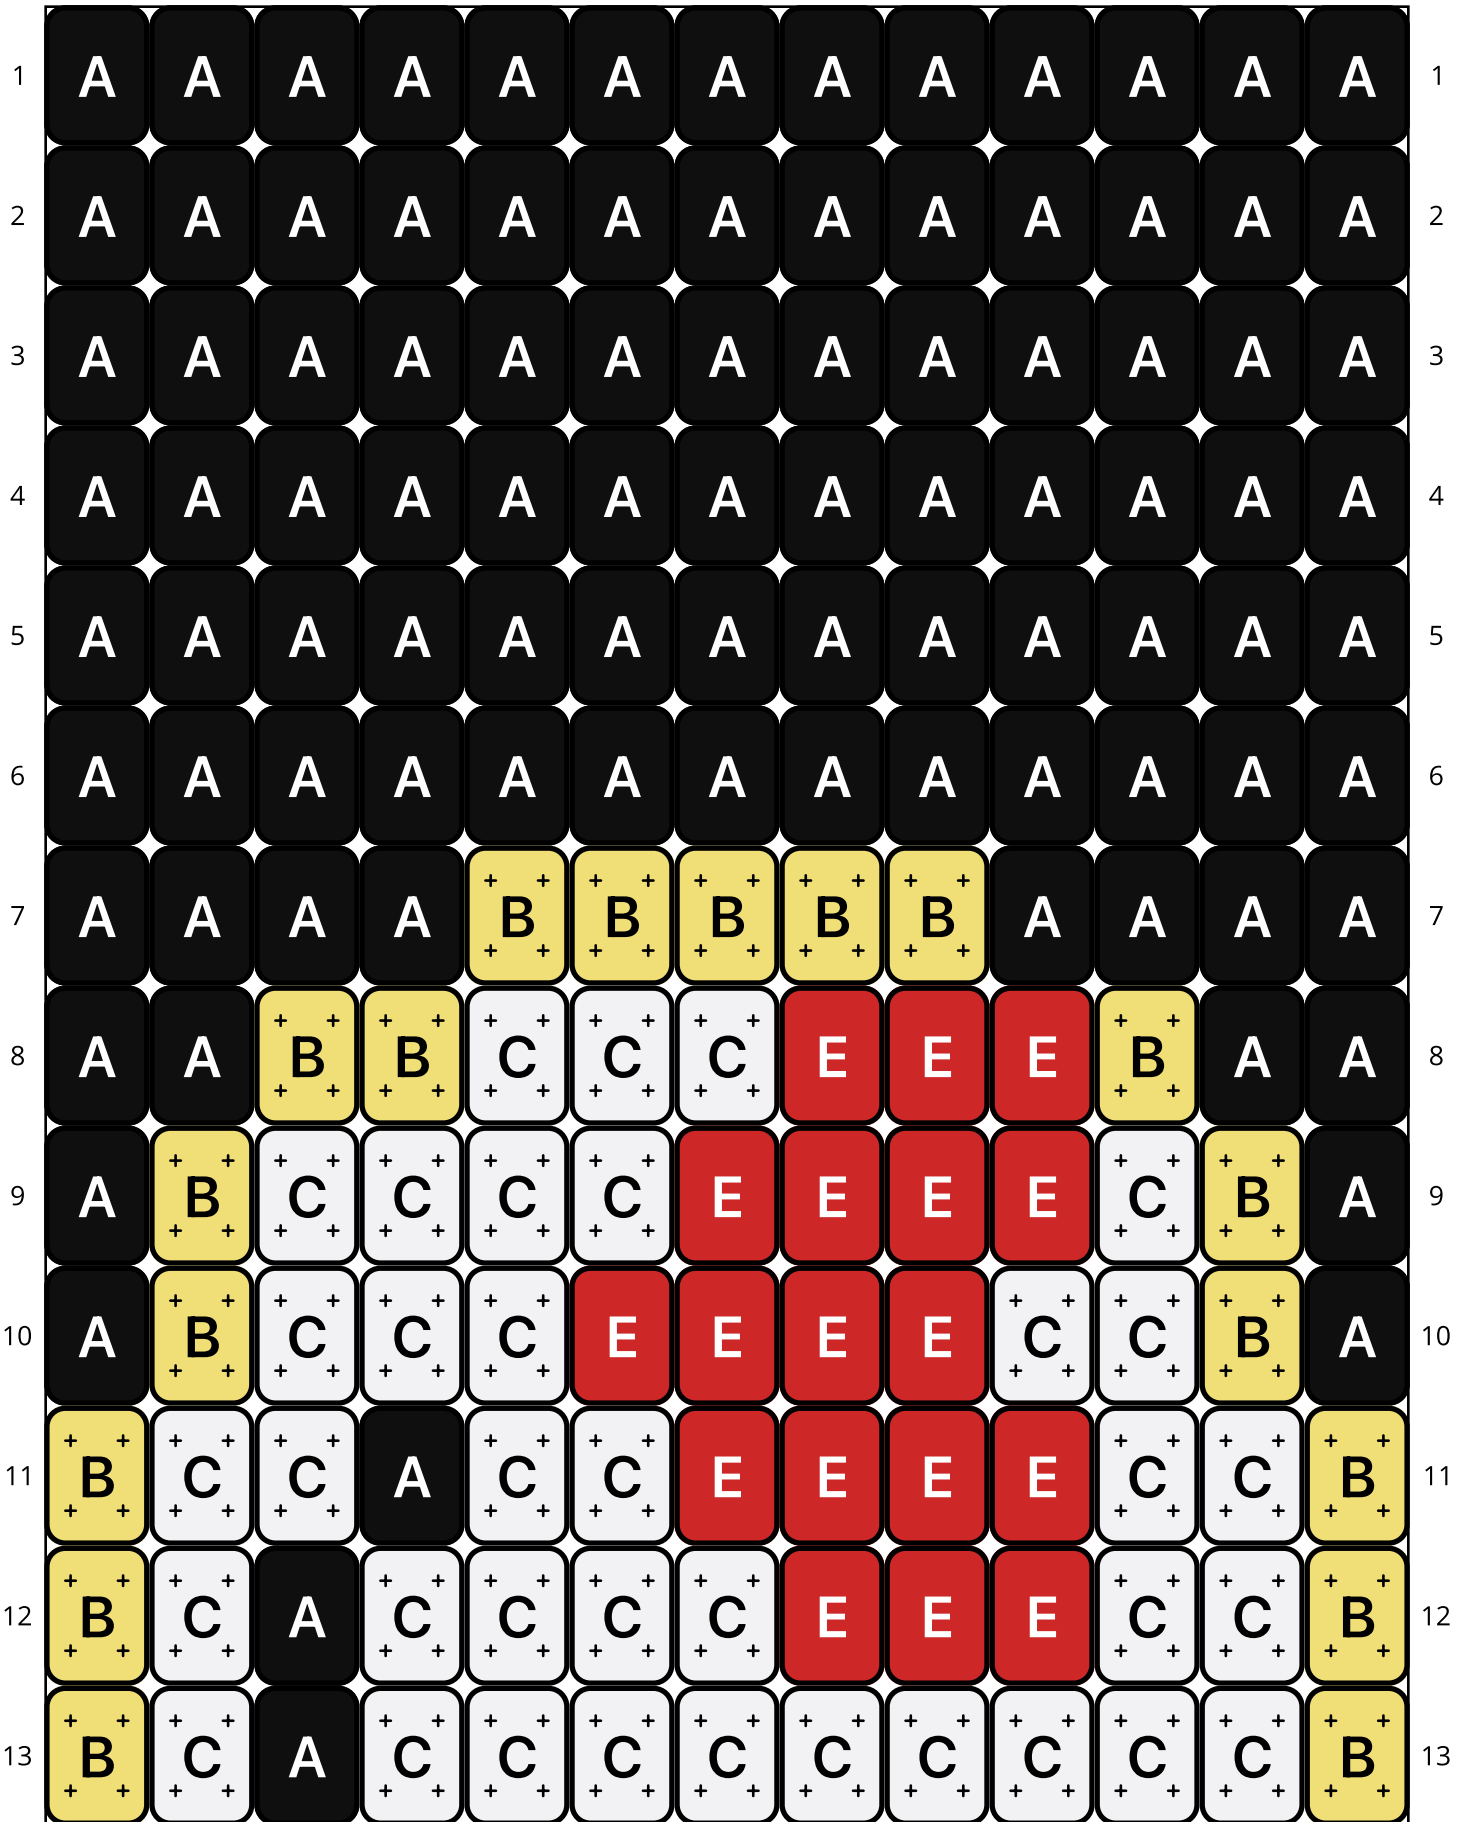

Lovey Wink

Type: Loom

Width: 13

Height: 64

Finished size: 0.7 x 4.2"

Total beads: 832

© 2024 Just Bead It

Loom Bead Pattern | Personal Use ONLY

53	B	C	A	C	C	C	C	C	C	C	C	B	53
54	B	C	A	C	C	C	E	E	E	C	C	B	54
55	B	C	C	A	C	C	E	E	E	E	C	C	B
56	A	B	C	C	C	E	E	E	E	C	C	B	A
57	A	B	C	C	C	C	E	E	E	E	C	B	A
58	A	A	B	B	C	C	C	E	E	E	B	A	A
59	A	A	A	A	B	B	B	B	B	A	A	A	A
60	A	A	A	A	A	A	A	A	A	A	A	A	A
61	A	A	A	A	A	A	A	A	A	A	A	A	A
62	A	A	A	A	A	A	A	A	A	A	A	A	A
63	A	A	A	A	A	A	A	A	A	A	A	A	A
64	A	A	A	A	A	A	A	A	A	A	A	A	A

Word Chart

Starting bead: Top Right

Row 1 (L) (13)A

Row 2 (L) (13)A

Row 3 (L) (13)A

Row 4 (L) (13)A

Row 5 (L) (13)A

Row 6 (L) (13)A

Row 7 (L) (4)A, (5)B, (4)A

Row 8 (L) (2)A, (1)B, (3)E, (3)C, (2)B, (2)A

Row 9 (L) (1)A, (1)B, (1)C, (4)E, (4)C, (1)B, (1)A

Row 10 (L) (1)A, (1)B, (2)C, (4)E, (3)C, (1)B, (1)A

Row 11 (L) (1)B, (2)C, (4)E, (2)C, (1)A, (2)C, (1)B