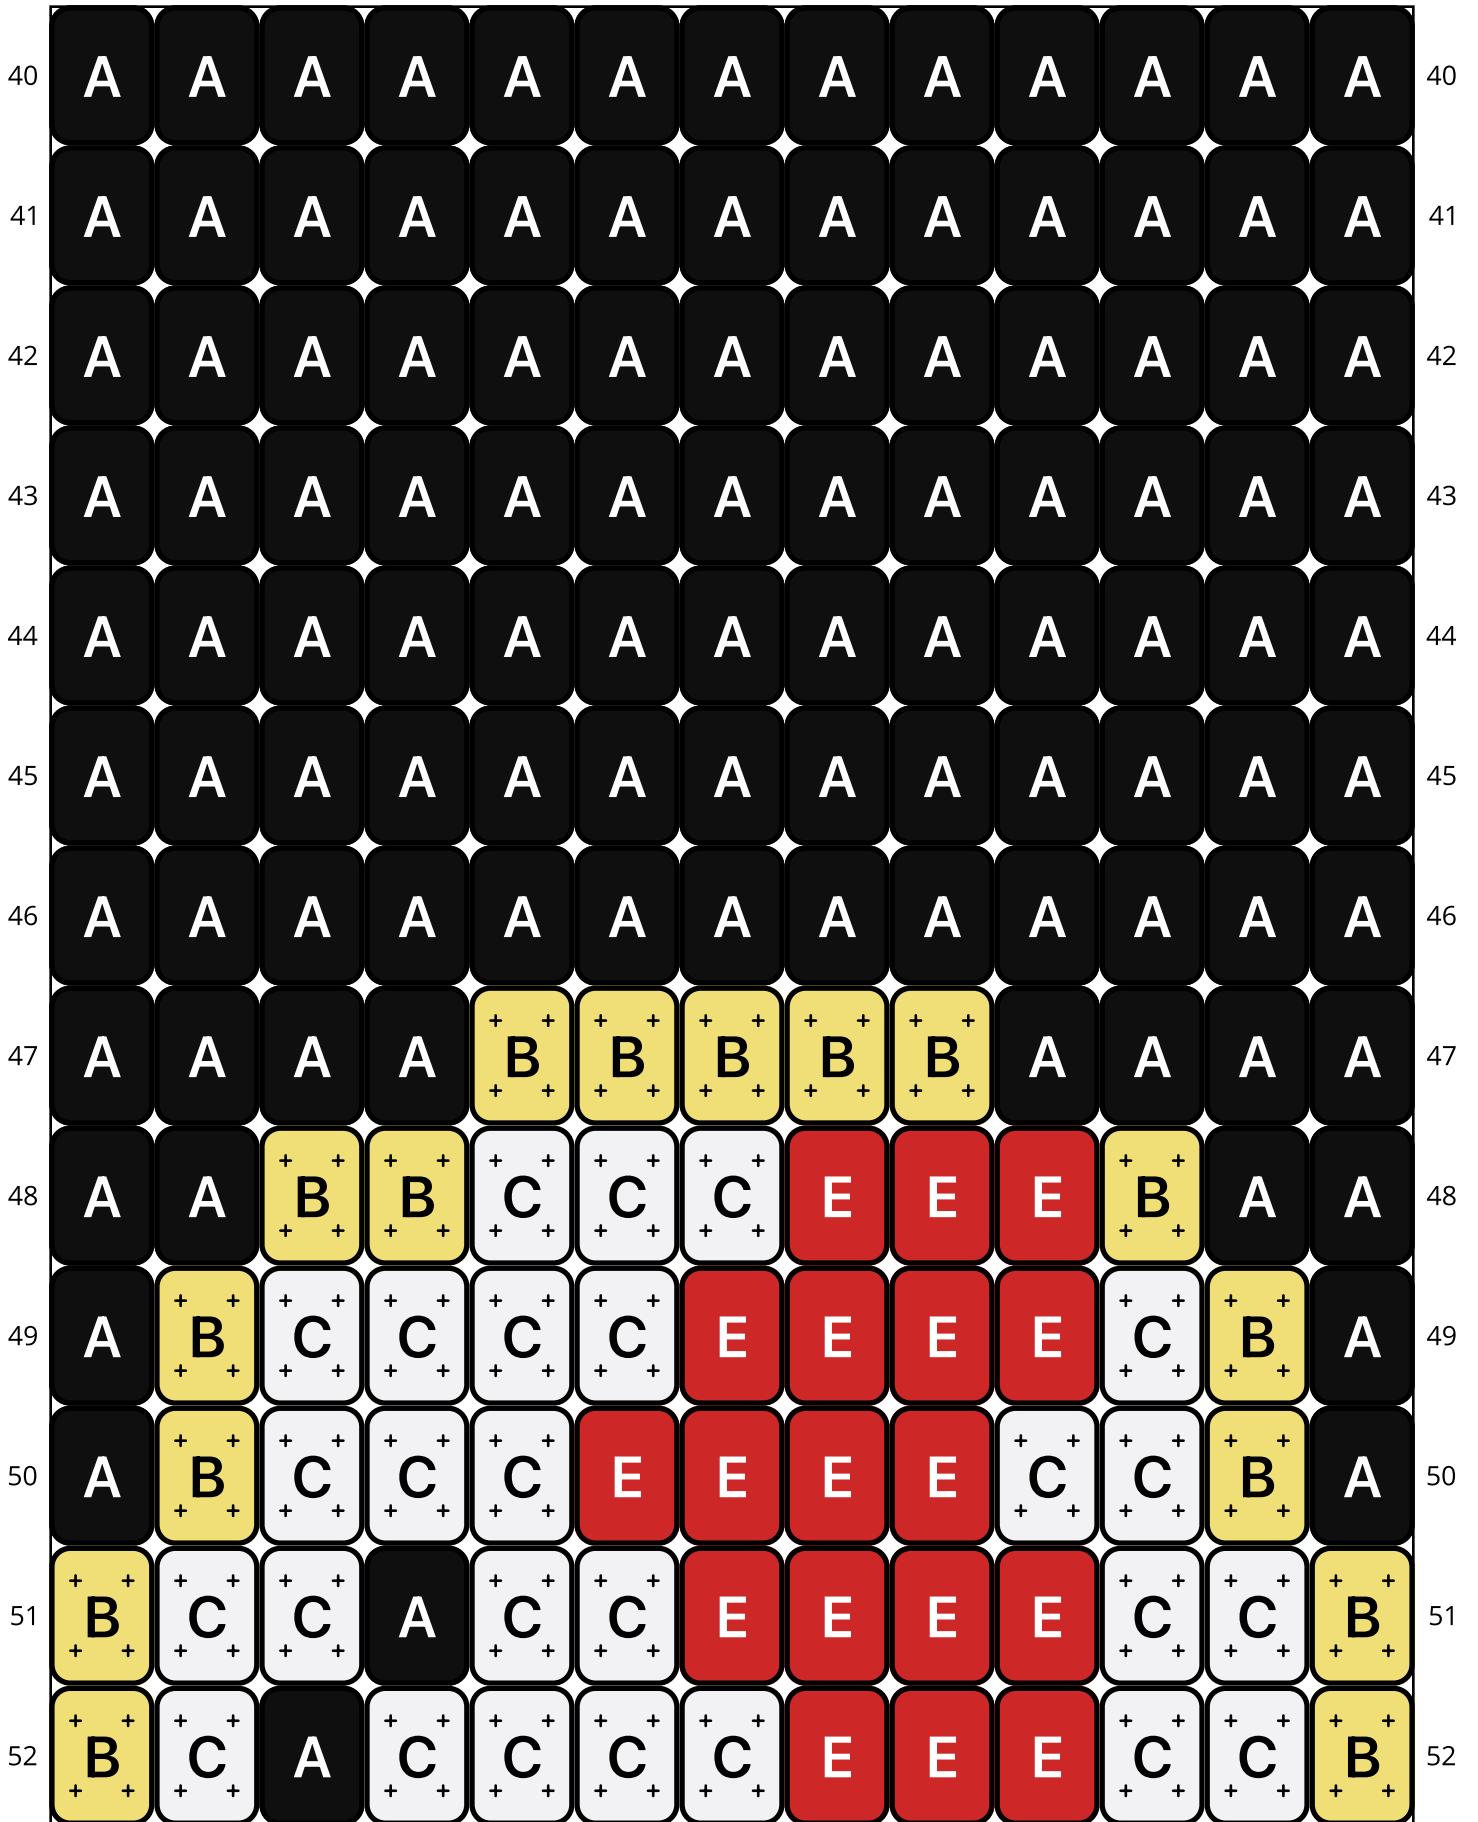

Lovey Wink

Type: Loom

Width: 13

Height: 64

Finished size: 0.7 x 4.2"

Total beads: 832

© 2024 Just Bead It

Loom Bead Pattern | Personal Use ONLY

53	B	C	A	C	C	C	C	C	C	C	C	B	53
54	B	C	A	C	C	C	E	E	E	C	C	B	54
55	B	C	C	A	C	C	E	E	E	E	C	C	B
56	A	B	C	C	C	E	E	E	E	C	C	B	A
57	A	B	C	C	C	C	E	E	E	E	C	B	A
58	A	A	B	B	C	C	C	E	E	E	B	A	A
59	A	A	A	A	B	B	B	B	B	A	A	A	A
60	A	A	A	A	A	A	A	A	A	A	A	A	A
61	A	A	A	A	A	A	A	A	A	A	A	A	A
62	A	A	A	A	A	A	A	A	A	A	A	A	A
63	A	A	A	A	A	A	A	A	A	A	A	A	A
64	A	A	A	A	A	A	A	A	A	A	A	A	A

Word Chart

Starting bead: Top Right

Row 1 (L) (13)A

Row 2 (L) (13)A

Row 3 (L) (13)A

Row 4 (L) (13)A

Row 5 (L) (13)A

Row 6 (L) (13)A

Row 7 (L) (4)A, (5)B, (4)A

Row 8 (L) (2)A, (1)B, (3)E, (3)C, (2)B, (2)A

Row 9 (L) (1)A, (1)B, (1)C, (4)E, (4)C, (1)B, (1)A

Row 10 (L) (1)A, (1)B, (2)C, (4)E, (3)C, (1)B, (1)A

Row 11 (L) (1)B, (2)C, (4)E, (2)C, (1)A, (2)C, (1)B