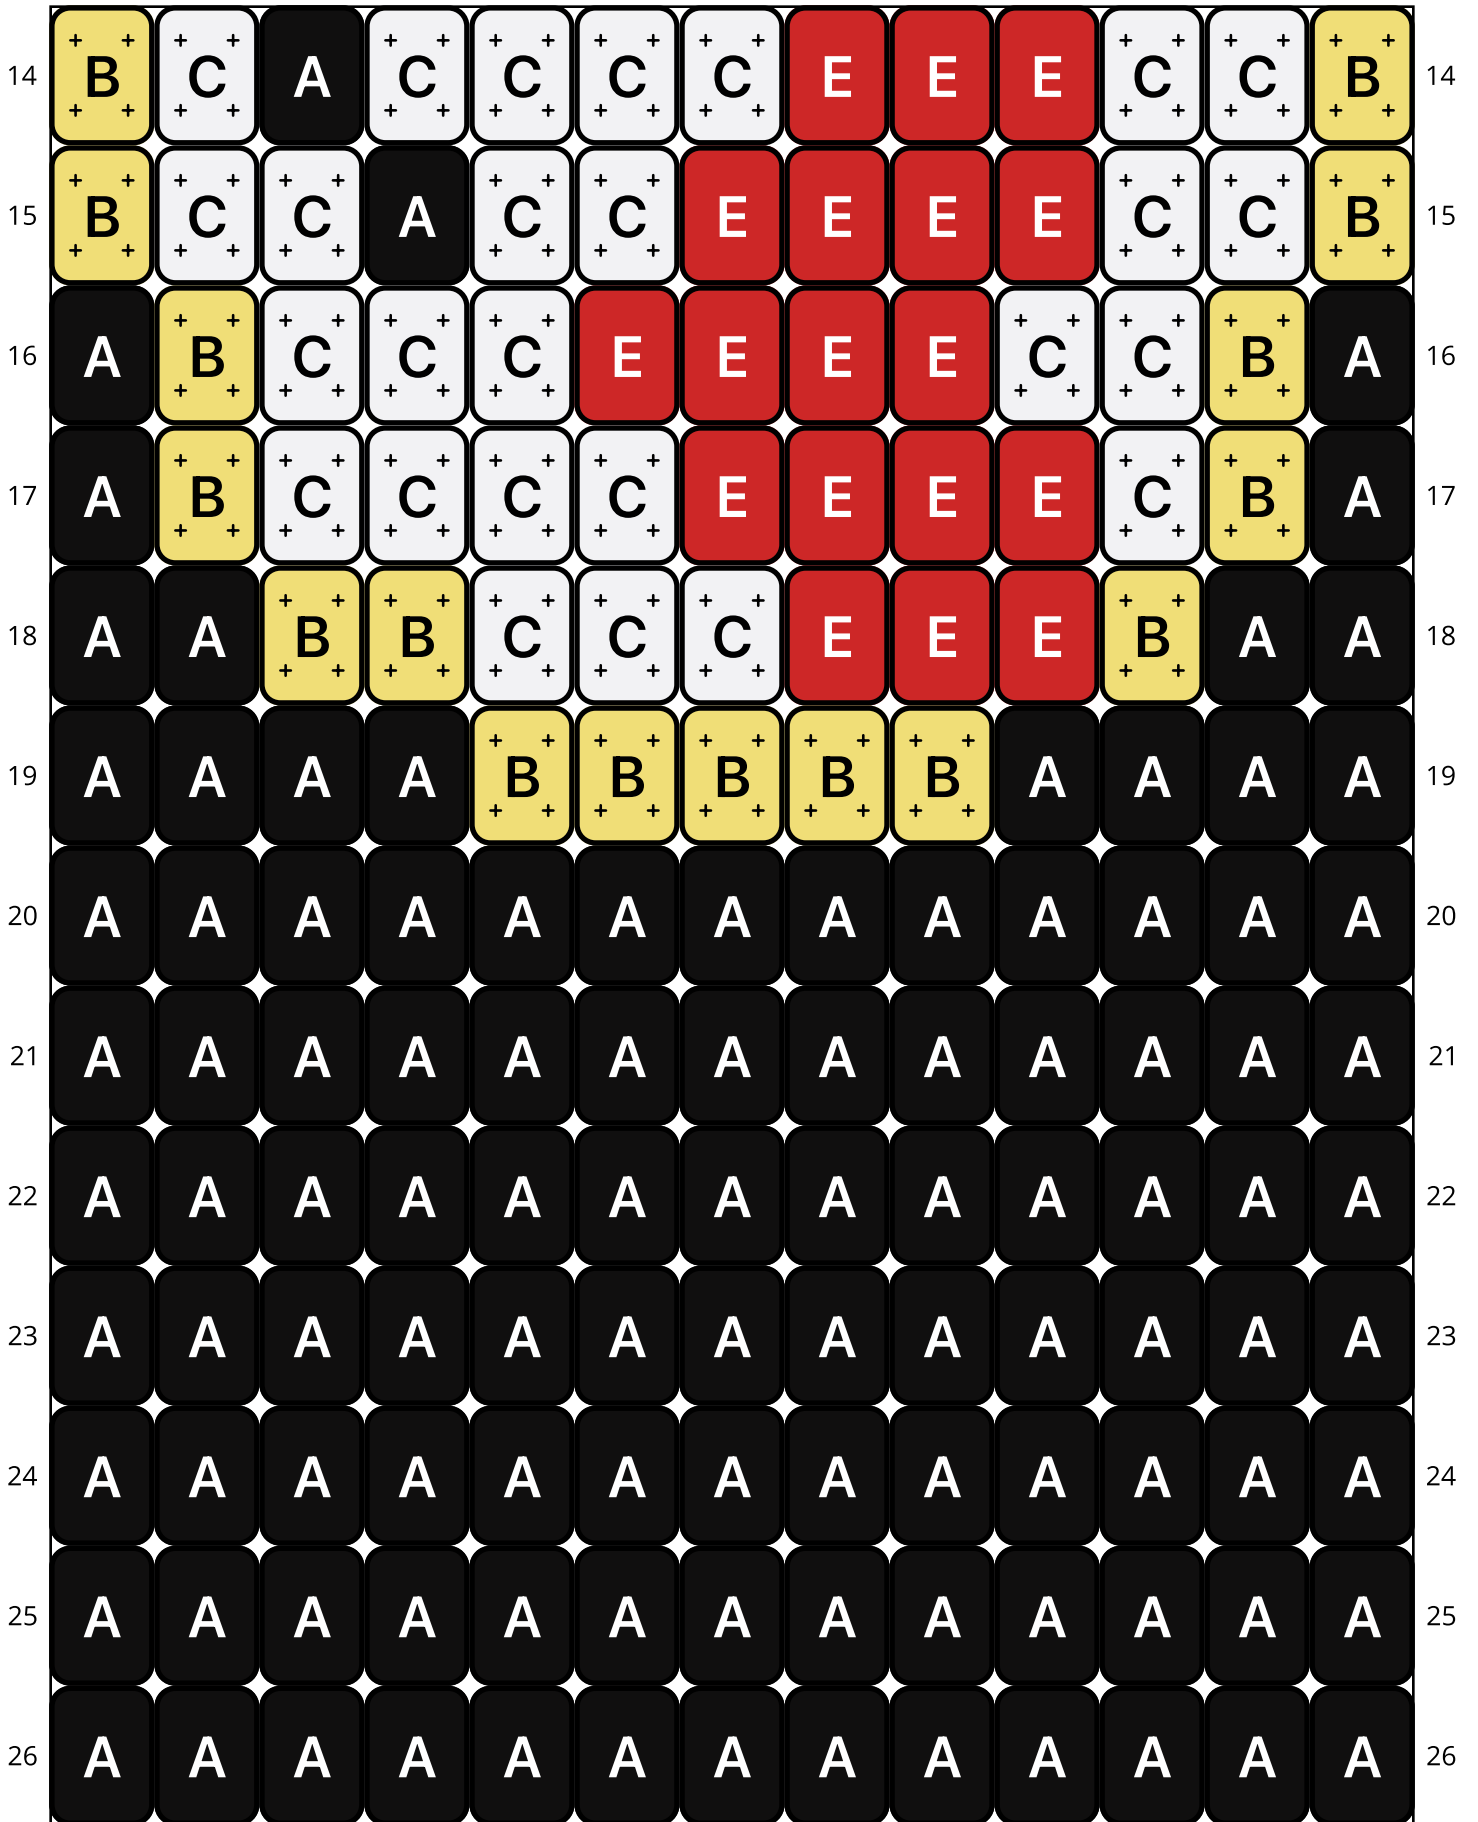

Lovey Wink

Type: Loom

Width: 13

Height: 64

Finished size: 0.7 x 4.2"

Total beads: 832

© 2024 Just Bead It

Loom Bead Pattern | Personal Use ONLY

53	B	C	A	C	C	C	C	C	C	C	C	B	53
54	B	C	A	C	C	C	E	E	E	C	C	B	54
55	B	C	C	A	C	C	E	E	E	E	C	C	B
56	A	B	C	C	C	E	E	E	E	C	C	B	A
57	A	B	C	C	C	C	E	E	E	E	C	B	A
58	A	A	B	B	C	C	C	E	E	E	B	A	A
59	A	A	A	A	B	B	B	B	B	A	A	A	A
60	A	A	A	A	A	A	A	A	A	A	A	A	A
61	A	A	A	A	A	A	A	A	A	A	A	A	A
62	A	A	A	A	A	A	A	A	A	A	A	A	A
63	A	A	A	A	A	A	A	A	A	A	A	A	A
64	A	A	A	A	A	A	A	A	A	A	A	A	A

Word Chart

Starting bead: Top Right

Row 1 (L) (13)A

Row 2 (L) (13)A

Row 3 (L) (13)A

Row 4 (L) (13)A

Row 5 (L) (13)A

Row 6 (L) (13)A

Row 7 (L) (4)A, (5)B, (4)A

Row 8 (L) (2)A, (1)B, (3)E, (3)C, (2)B, (2)A

Row 9 (L) (1)A, (1)B, (1)C, (4)E, (4)C, (1)B, (1)A

Row 10 (L) (1)A, (1)B, (2)C, (4)E, (3)C, (1)B, (1)A

Row 11 (L) (1)B, (2)C, (4)E, (2)C, (1)A, (2)C, (1)B