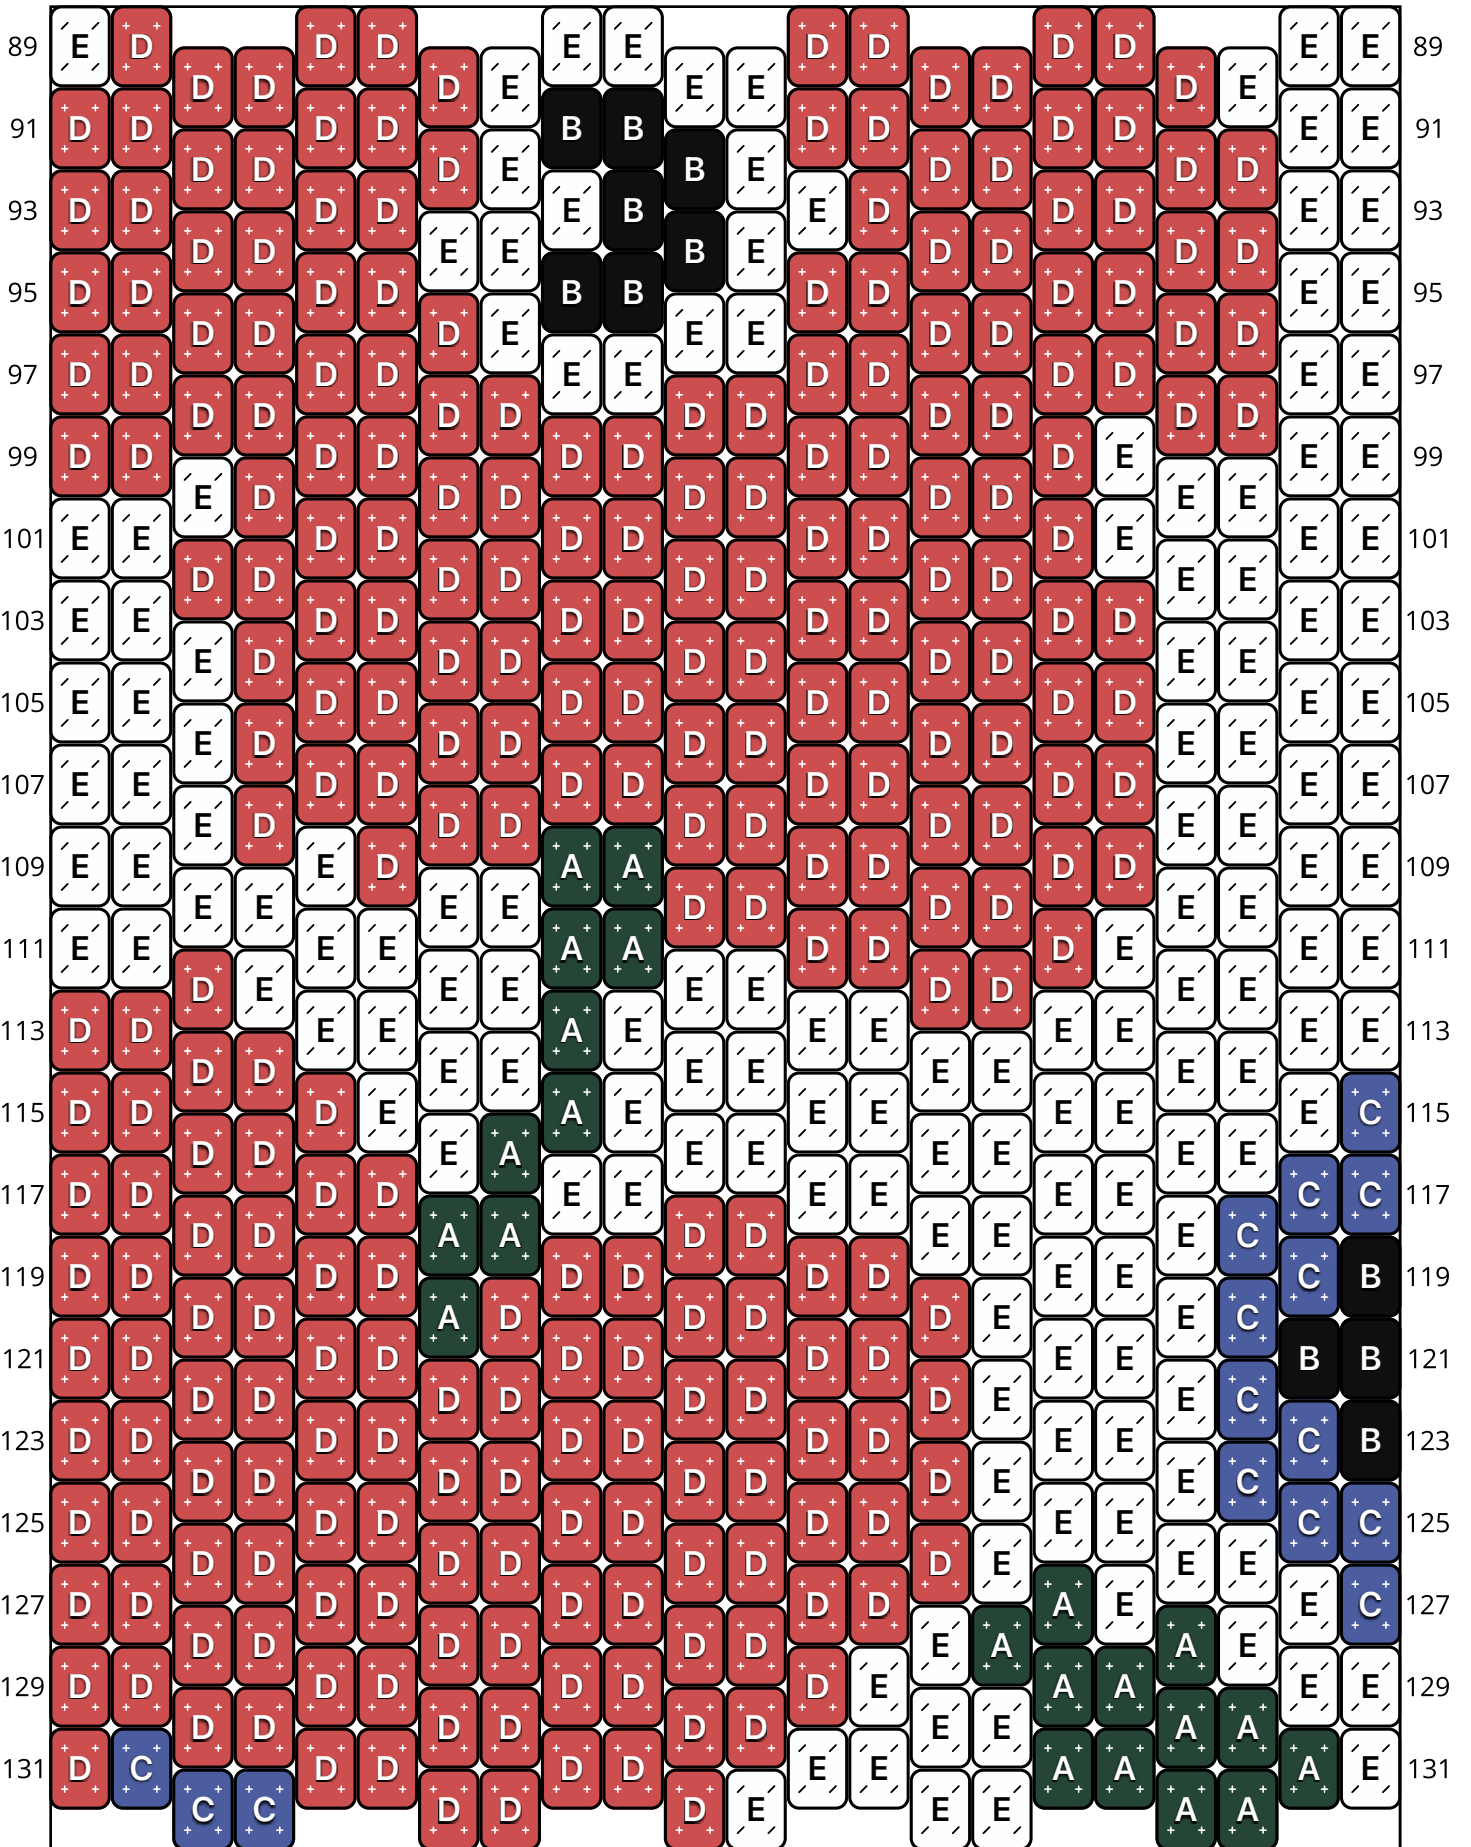

# My Poppies

Type: Peyote (2 Drop)

Width: 22

Height: 70

Finished size: 1.2 x 4.7"

Total beads: 1,540

© 2025 Just Bead It | The Pixel Zone

[thepixelzone.com](http://thepixelzone.com)

Loom Bead Pattern | Personal Use ONLY

## Word Chart

Starting bead: Top Right

Row 1&2 (L) (3)A, (19)E

Row 3 (R) (10)E, (2)A

Row 4 (L) (2)A, (2)E, (2)D, (4)E

Row 5 (R) (5)E, (3)D, (2)A, (2)E

Row 6 (L) (4)E, (2)D, (2)E, (2)D

Row 7 (R) (2)E, (6)D, (1)A, (3)E

Row 8 (L) (2)E, (1)A, (7)D

Row 9 (R) (2)E, (6)D, (4)E

Row 10 (L) (1)E, (9)D

Row 11 (R) (2)E, (8)D, (2)E

Row 12 (L) (9)D, (1)E

Row 13 (R) (2)E, (9)D, (1)E

Row 14 (L) (10)D

Row 15 (R) (1)E, (4)D, (1)C, (5)D, (1)E