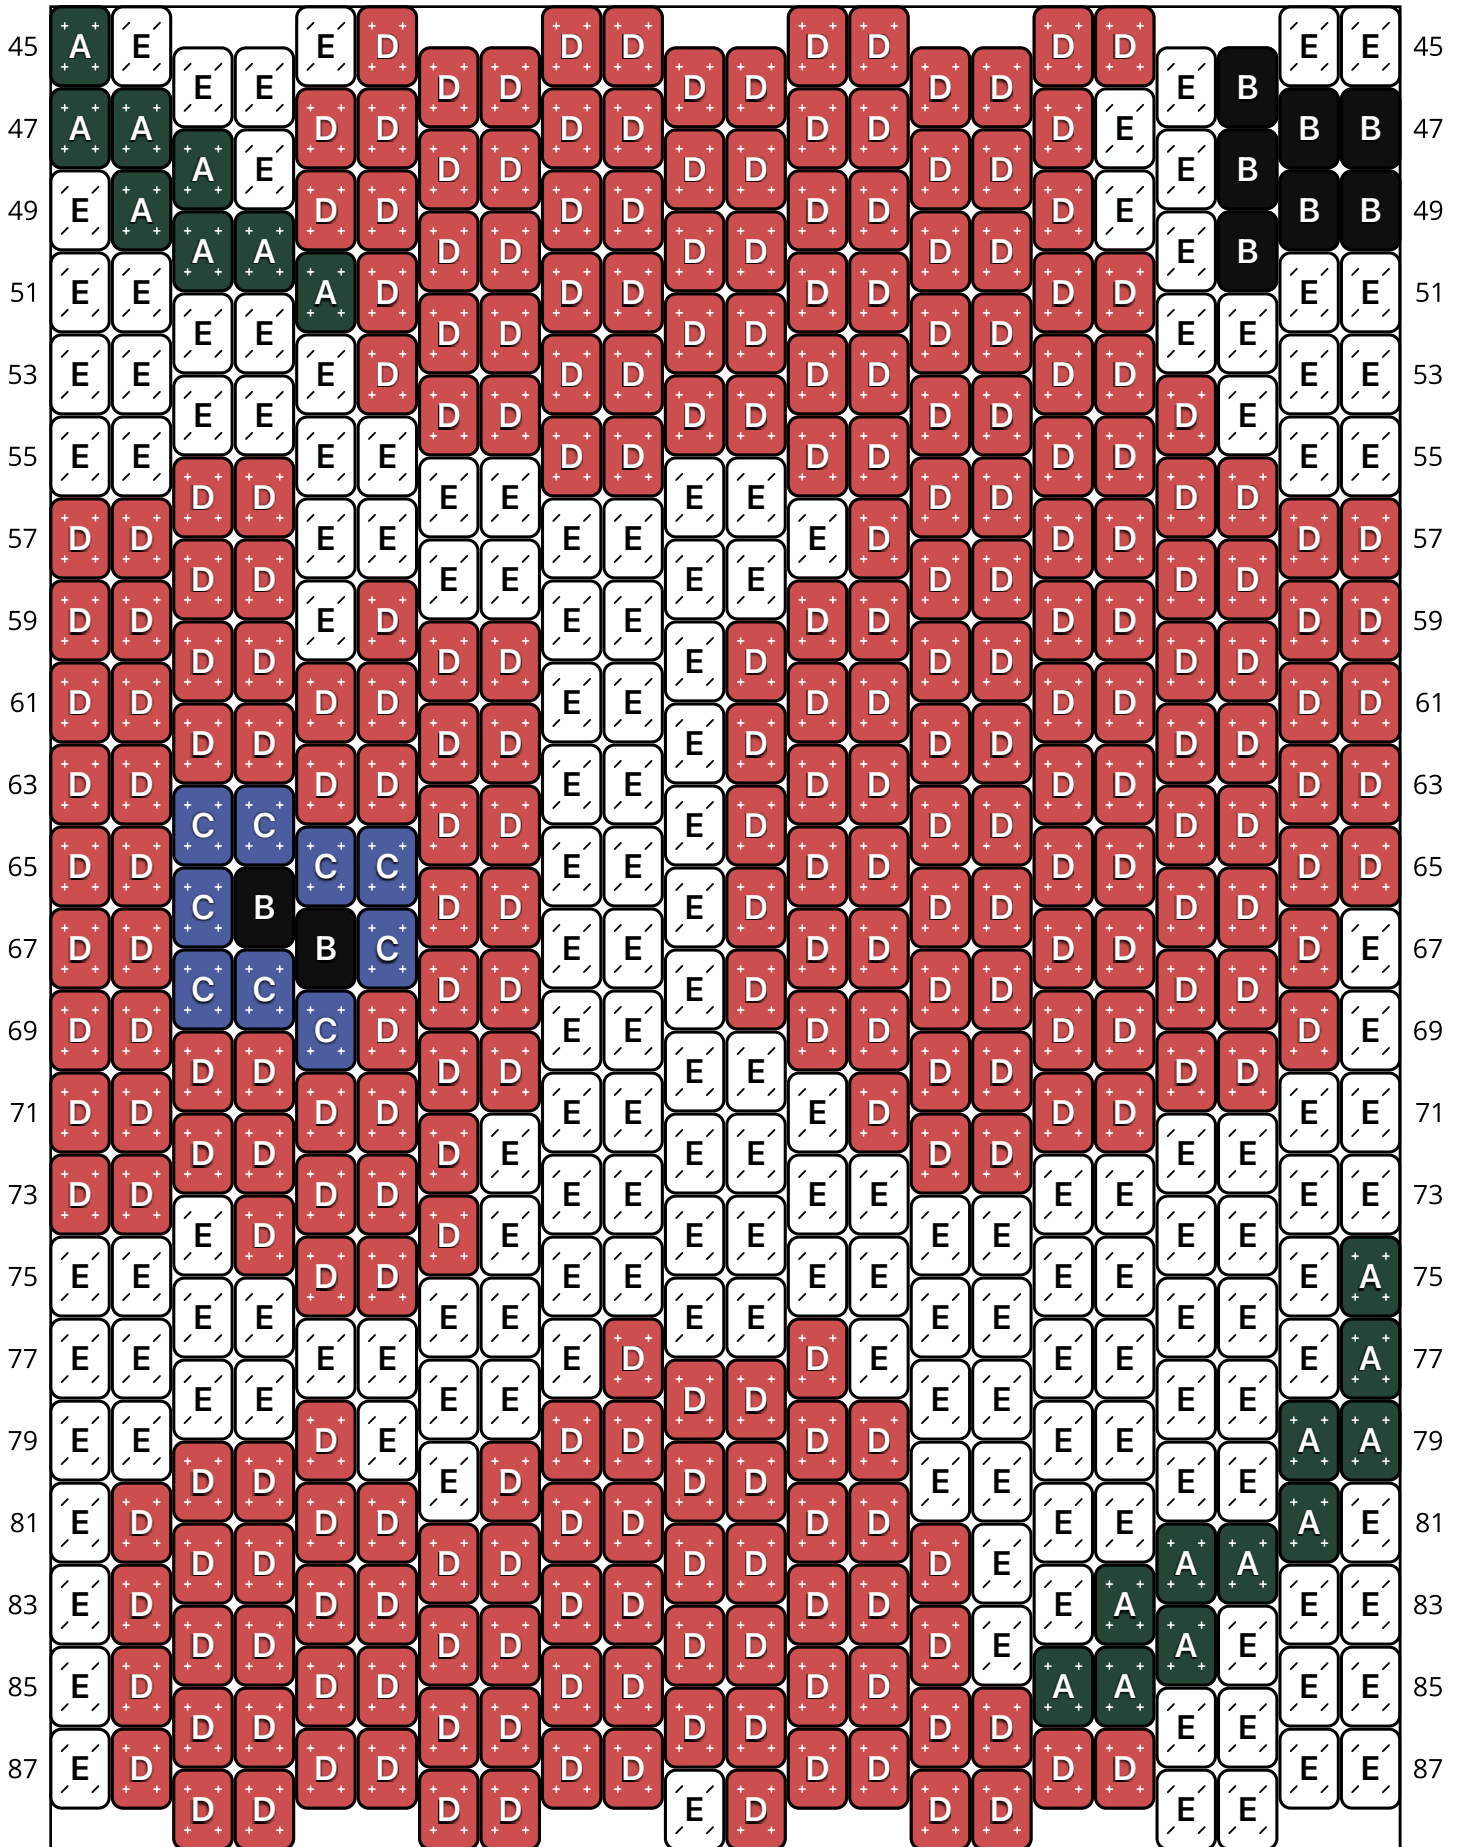

# My Poppies

Type: Peyote (2 Drop)

Width: 22

Height: 70

Finished size: 1.2 x 4.7"

Total beads: 1,540

© 2025 Just Bead It | The Pixel Zone

[thepixelzone.com](http://thepixelzone.com)

Loom Bead Pattern | Personal Use ONLY

## Word Chart

Starting bead: Top Right

Row 1&2 (L) (3)A, (19)E

Row 3 (R) (10)E, (2)A

Row 4 (L) (2)A, (2)E, (2)D, (4)E

Row 5 (R) (5)E, (3)D, (2)A, (2)E

Row 6 (L) (4)E, (2)D, (2)E, (2)D

Row 7 (R) (2)E, (6)D, (1)A, (3)E

Row 8 (L) (2)E, (1)A, (7)D

Row 9 (R) (2)E, (6)D, (4)E

Row 10 (L) (1)E, (9)D

Row 11 (R) (2)E, (8)D, (2)E

Row 12 (L) (9)D, (1)E

Row 13 (R) (2)E, (9)D, (1)E

Row 14 (L) (10)D

Row 15 (R) (1)E, (4)D, (1)C, (5)D, (1)E