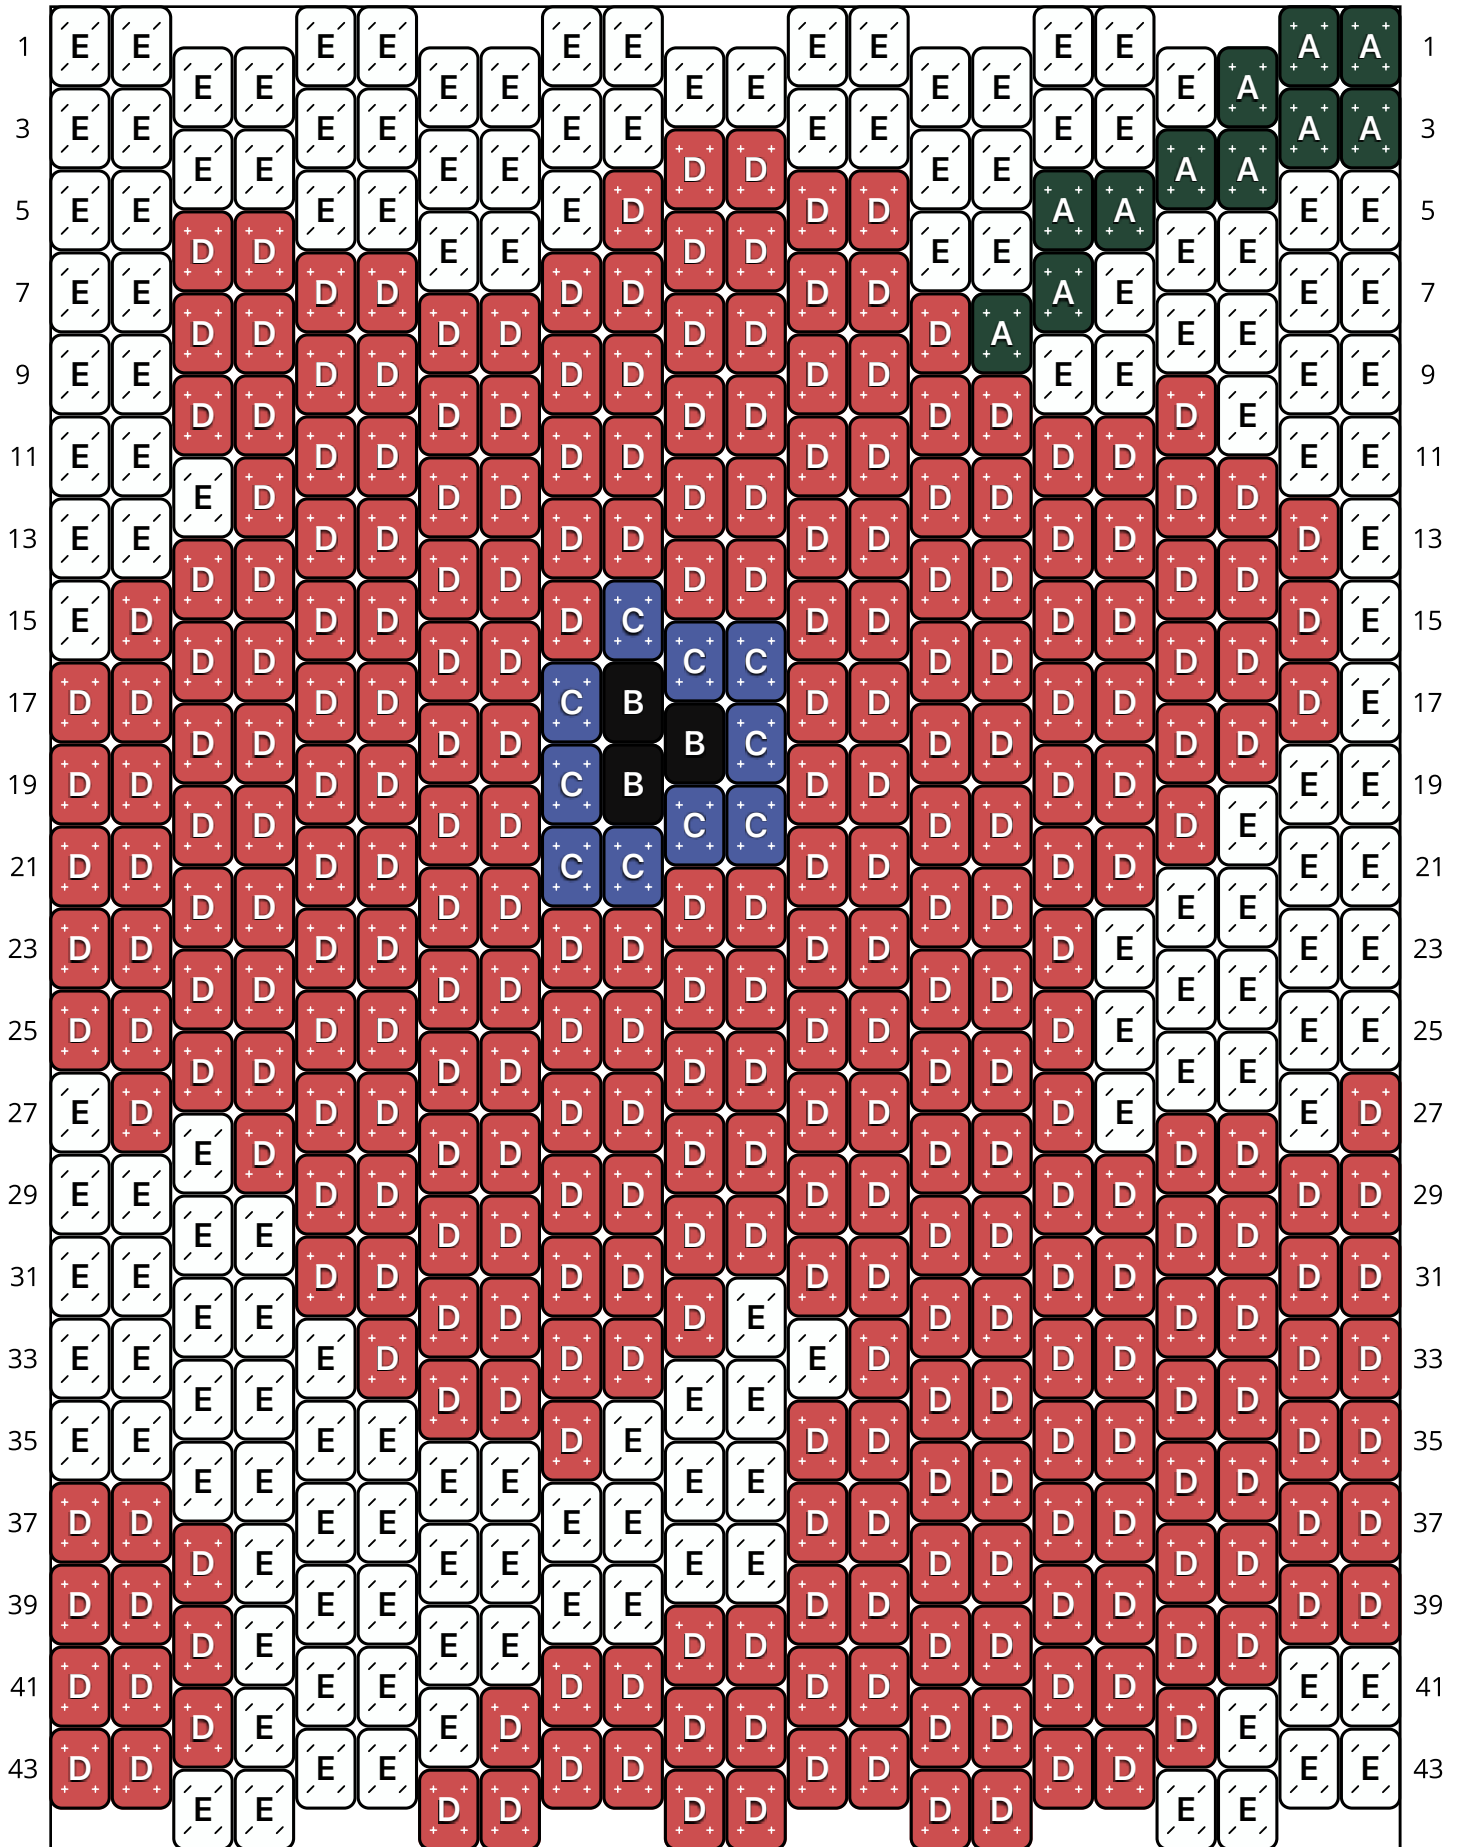

# My Poppies

Type: Peyote (2 Drop)

Width: 22

Height: 70

Finished size: 1.2 x 4.7"

Total beads: 1,540

© 2025 Just Bead It | The Pixel Zone

[thepixelzone.com](http://thepixelzone.com)

Loom Bead Pattern | Personal Use ONLY

## Word Chart

Starting bead: Top Right

Row 1&2 (L) (3)A, (19)E

Row 3 (R) (10)E, (2)A

Row 4 (L) (2)A, (2)E, (2)D, (4)E

Row 5 (R) (5)E, (3)D, (2)A, (2)E

Row 6 (L) (4)E, (2)D, (2)E, (2)D

Row 7 (R) (2)E, (6)D, (1)A, (3)E

Row 8 (L) (2)E, (1)A, (7)D

Row 9 (R) (2)E, (6)D, (4)E

Row 10 (L) (1)E, (9)D

Row 11 (R) (2)E, (8)D, (2)E

Row 12 (L) (9)D, (1)E

Row 13 (R) (2)E, (9)D, (1)E

Row 14 (L) (10)D

Row 15 (R) (1)E, (4)D, (1)C, (5)D, (1)E