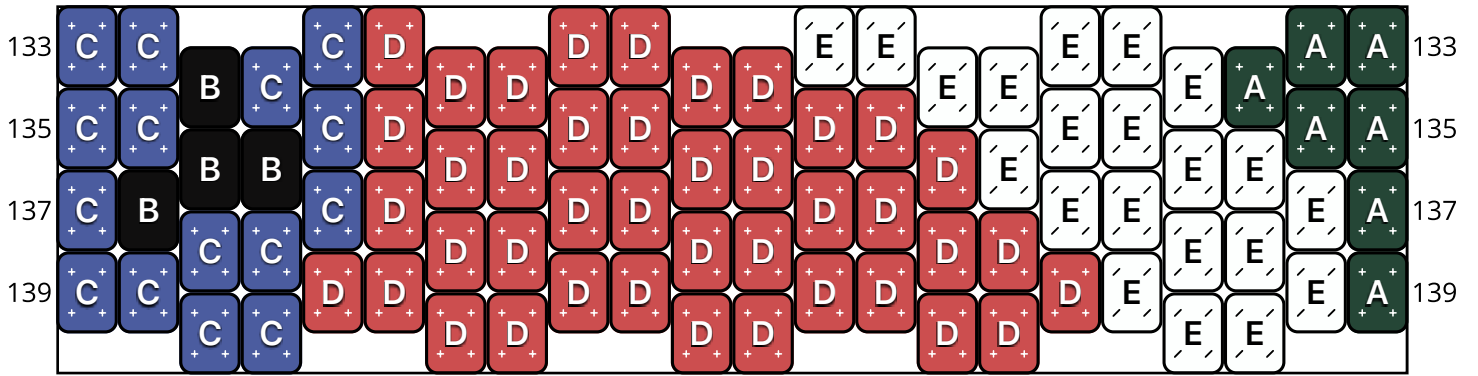

# My Poppies

Type: Peyote (2 Drop)

Width: 22

Height: 70

Finished size: 1.2 x 4.7"

Total beads: 1,540

© 2025 Just Bead It | The Pixel Zone

[thepixelzone.com](http://thepixelzone.com)

Loom Bead Pattern | Personal Use ONLY

## Word Chart

Starting bead: Top Right

Row 1&2 (L) (3)A, (19)E

Row 3 (R) (10)E, (2)A

Row 4 (L) (2)A, (2)E, (2)D, (4)E

Row 5 (R) (5)E, (3)D, (2)A, (2)E

Row 6 (L) (4)E, (2)D, (2)E, (2)D

Row 7 (R) (2)E, (6)D, (1)A, (3)E