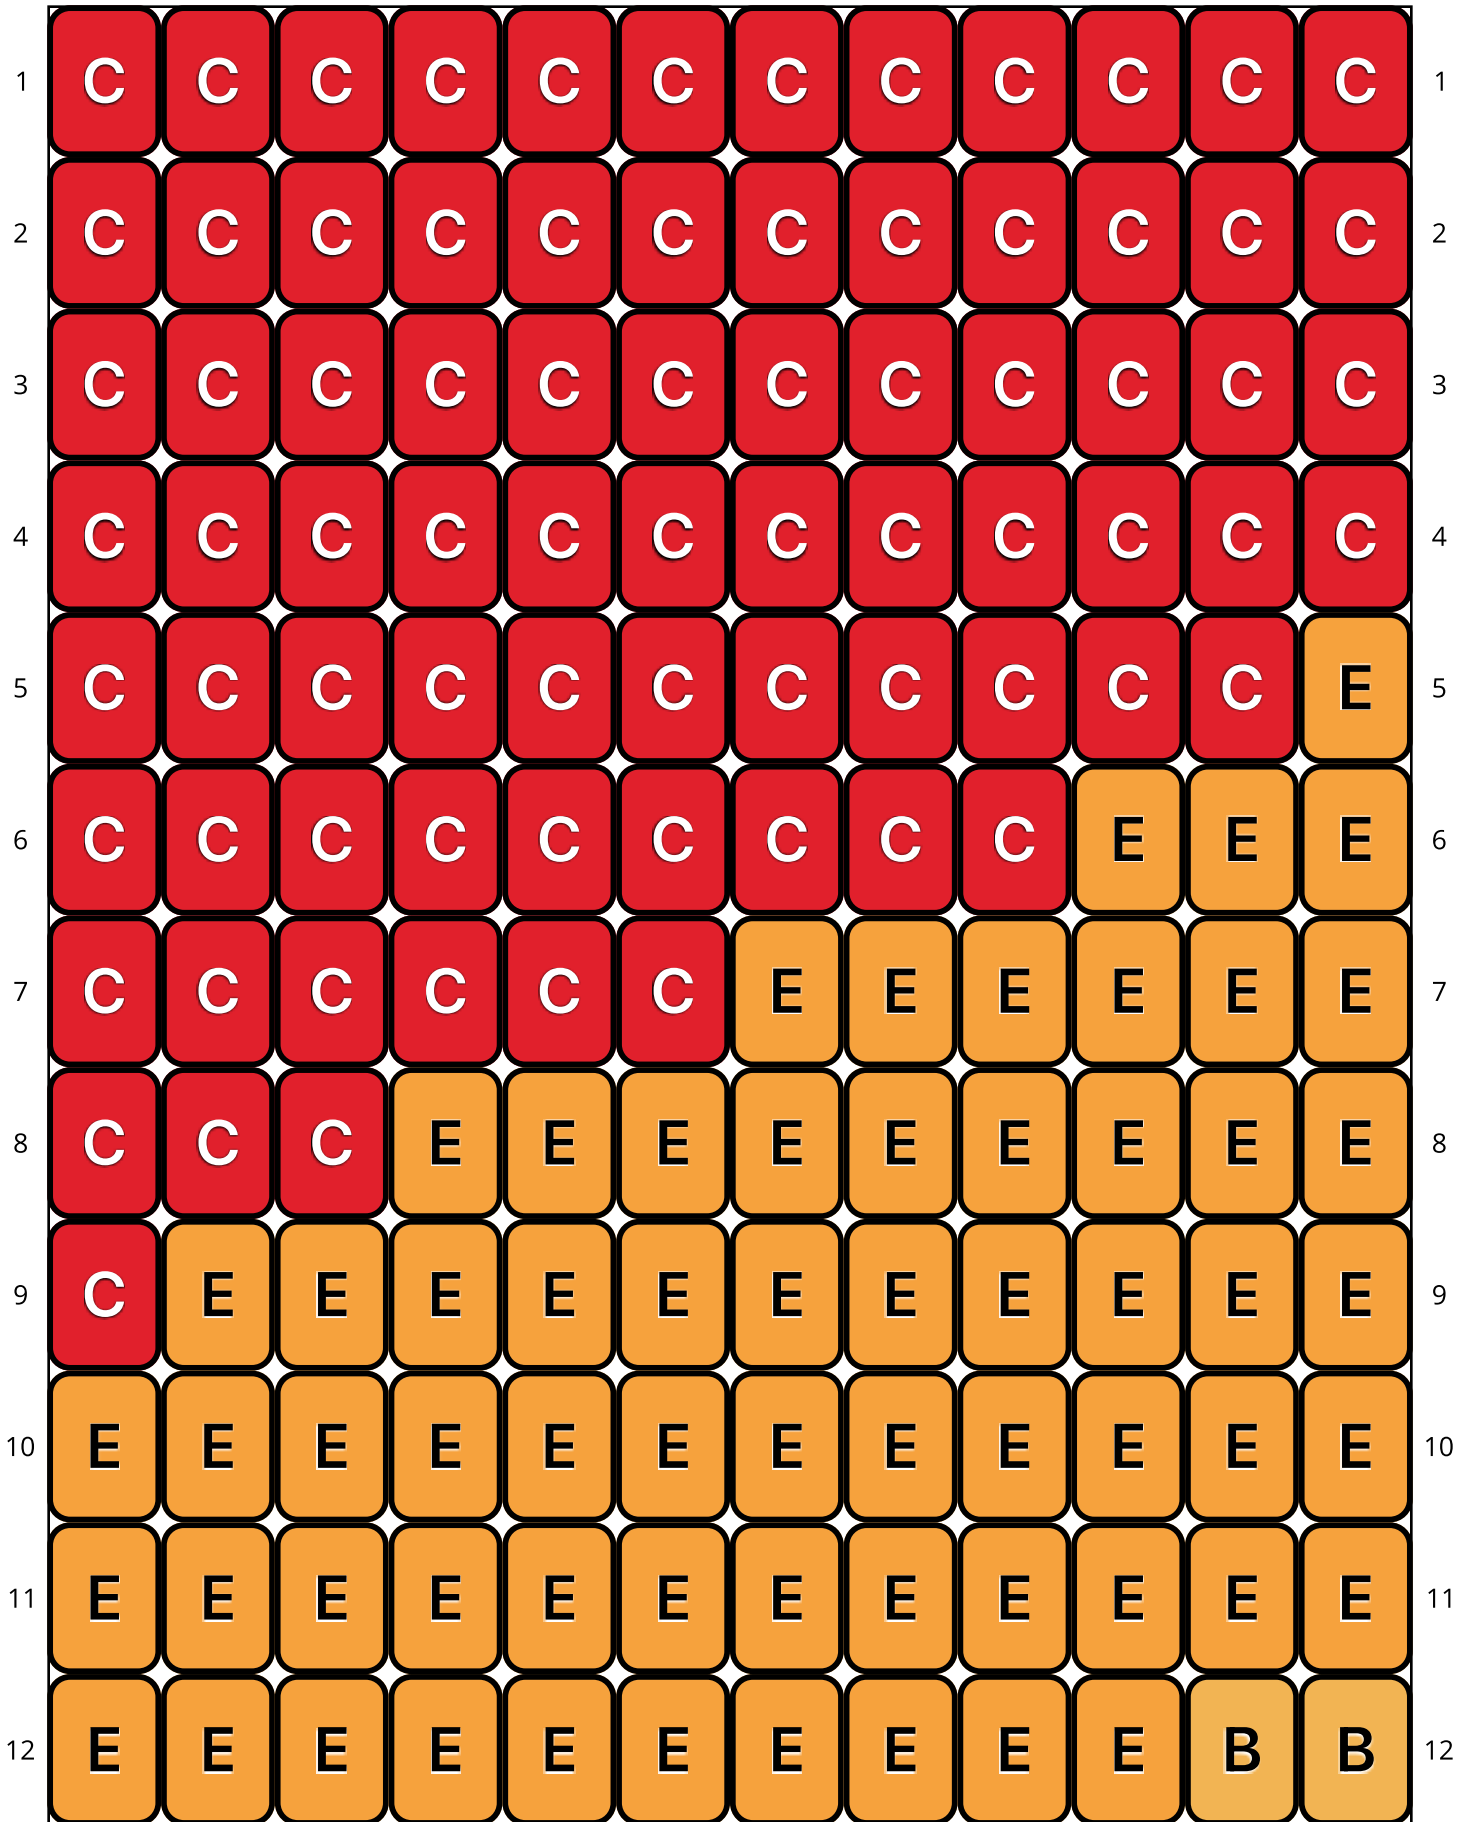

My Van

Type: Loom

Width: 12

Height: 68

Finished size: 0.6 x 4.5"

Total beads: 816

© 2025 Just Bead It | The Pixel Zone

thepixelzone.com

Loom Bead Pattern | Personal Use ONLY

13	E	E	E	E	E	E	E	E	B	D	D	D	13
14	E	E	E	E	E	E	B	D	D	D	D	D	14
15	E	E	E	E	B	D	D	D	D	D	D	D	15
16	E	E	B	D	D	D	D	D	D	D	D	D	16
17	E	B	D	D	D	D	D	D	D	D	D	G	17
18	B	D	D	D	D	D	D	D	D	G	G	G	18
19	D	D	D	D	D	D	D	D	G	G	G	G	19
20	D	D	D	D	D	D	G	G	G	G	G	G	20
21	D	D	D	D	D	G	G	G	G	G	G	G	21
22	D	D	D	D	G	G	G	G	G	G	G	G	22
23	D	D	G	G	G	G	G	G	G	G	G	G	23
24	D	G	G	G	G	G	G	G	G	G	G	G	24

49	A	A	A	A	A	F	F	F	F	F	F	F	49
50	A	A	A	A	F	F	F	F	F	F	F	F	50
51	A	A	A	F	F	F	F	F	F	F	F	F	51
52	A	F	F	F	F	F	F	F	F	F	F	F	52
53	F	F	F	F	F	F	F	F	F	F	F	F	53
54	F	F	F	F	F	F	F	F	F	F	F	F	54
55	F	F	F	F	F	F	F	F	F	F	F	F	55
56	F	F	F	F	F	F	F	F	F	F	F	F	56
57	F	F	F	F	F	F	F	F	F	F	F	F	57
58	F	F	F	F	F	F	F	F	F	F	F	F	58
59	F	F	F	F	F	F	F	F	F	F	F	F	59
60	F	F	F	F	F	F	F	F	F	F	F	F	60

Row 35 (L) (2)F, (10)A
Row 36 (L) (3)F, (9)A
Row 37 (L) (4)F, (8)A
Row 38 (L) (4)F, (8)A
Row 39 (L) (4)F, (8)A
Row 40 (L) (5)F, (7)A
Row 41 (L) (5)F, (7)A
Row 42 (L) (5)F, (7)A
Row 43 (L) (5)F, (7)A
Row 44 (L) (5)F, (7)A
Row 45 (L) (5)F, (7)A
Row 46 (L) (6)F, (6)A
Row 47 (L) (6)F, (6)A
Row 48 (L) (7)F, (5)A
Row 49 (L) (7)F, (5)A
Row 50 (L) (8)F, (4)A
Row 51 (L) (9)F, (3)A
Row 52 (L) (11)F, (1)A
Row 53 (L) (12)F
Row 54 (L) (12)F
Row 55 (L) (12)F
Row 56 (L) (12)F
Row 57 (L) (12)F
Row 58 (L) (12)F
Row 59 (L) (12)F
Row 60 (L) (12)F
Row 61 (L) (12)F
Row 62 (L) (12)F
Row 63 (L) (12)F
Row 64 (L) (12)F
Row 65 (L) (12)F
Row 66 (L) (12)F
Row 67 (L) (12)F
Row 68 (L) (12)F