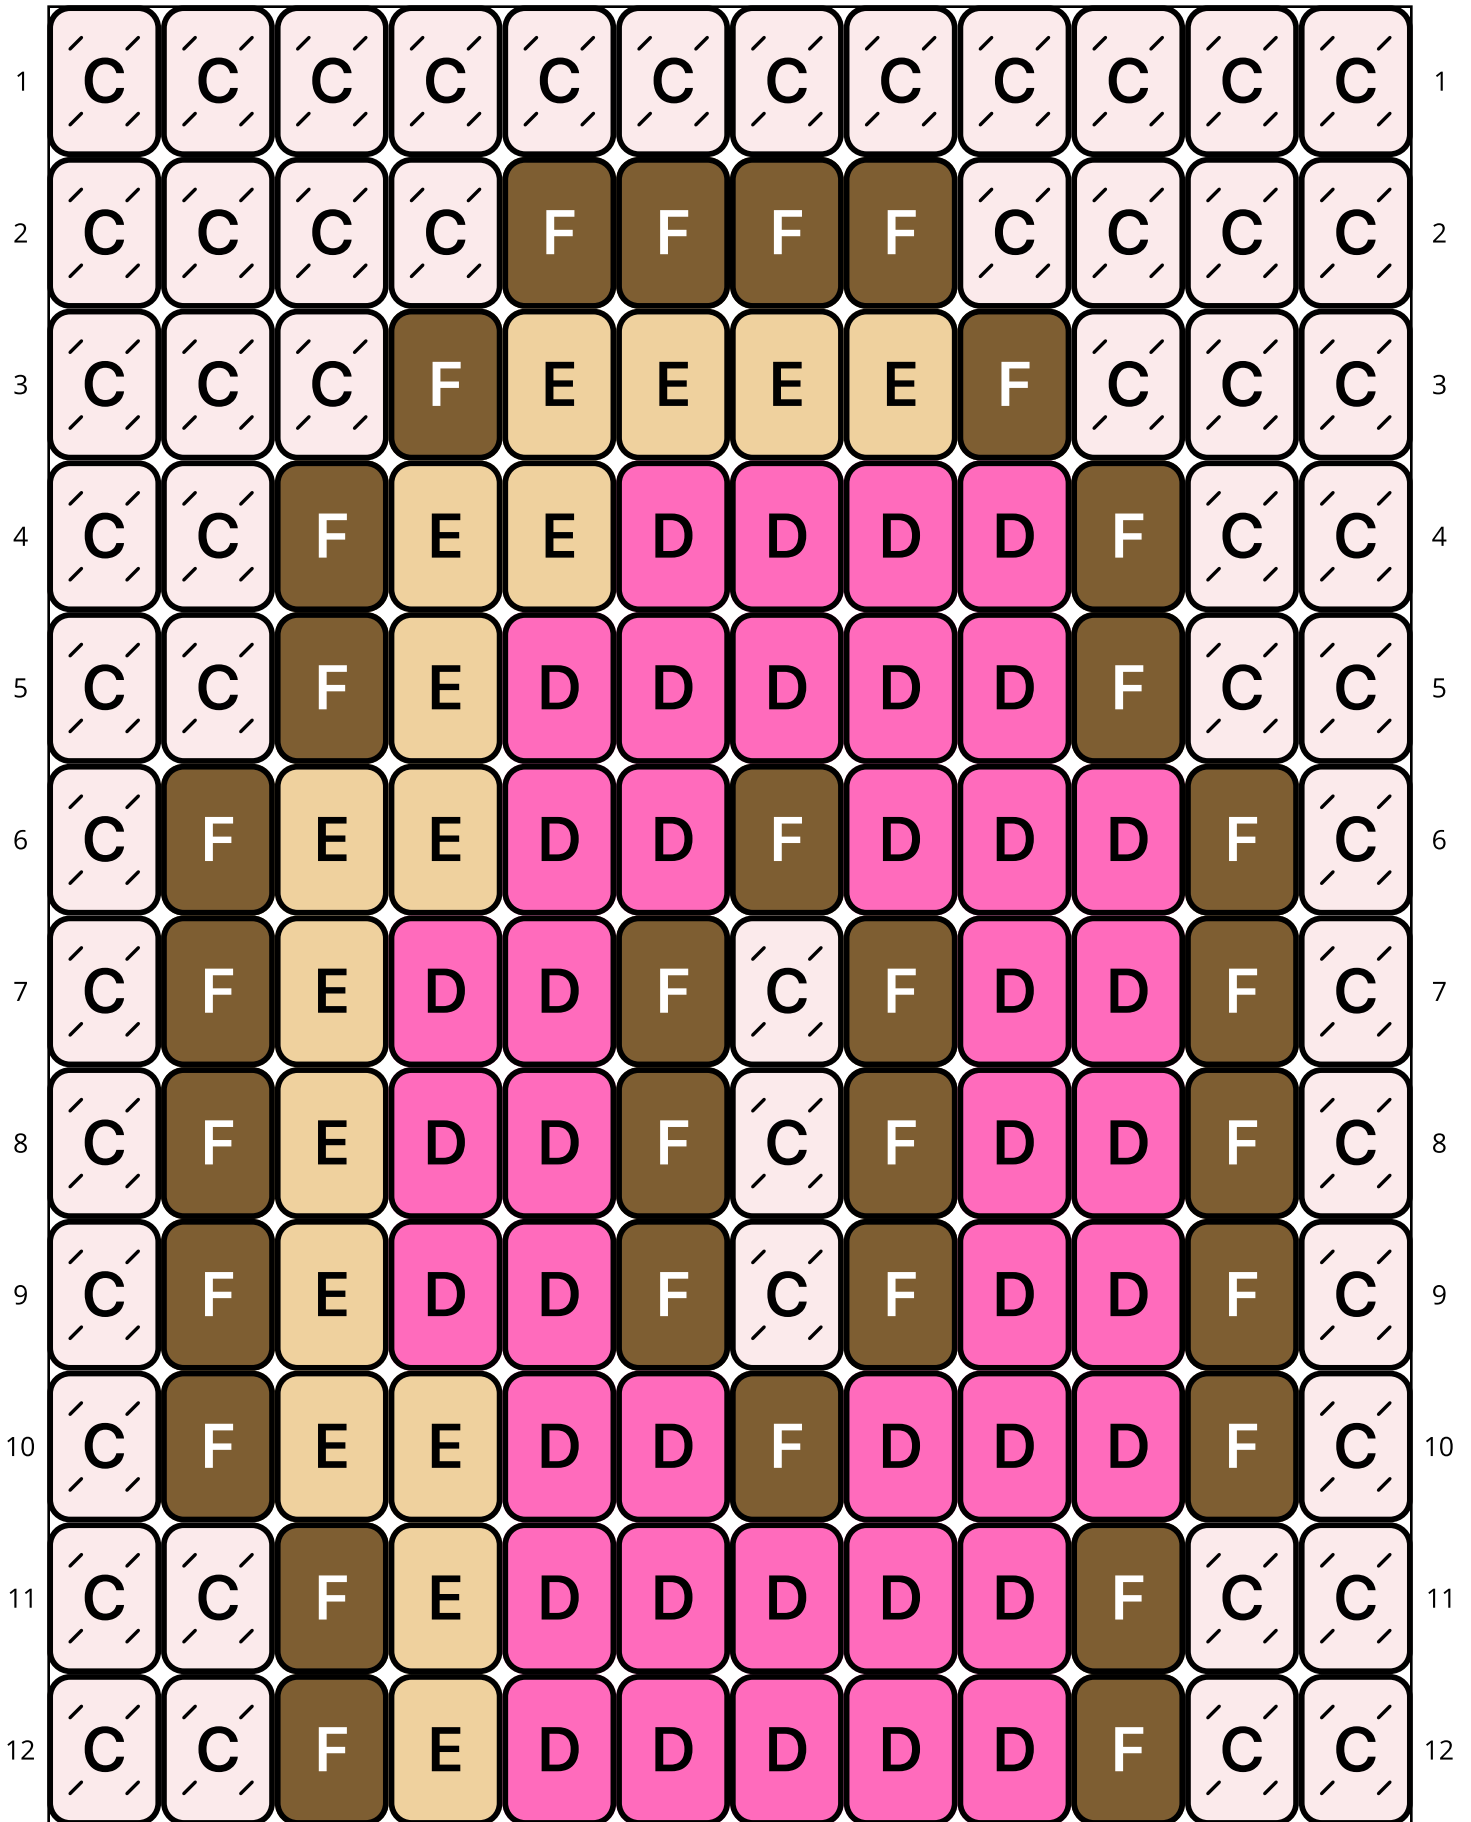

Napoli Donut

Type: Loom

Width: 12

Height: 71

Finished size: 0.6 x 4.7"

Total beads: 852

© 2025 Just Bead It

Loom Bead Pattern | Personal Use ONLY

37	C	F	E	A	A	F	C	F	A	A	F	C	37
38	C	F	E	A	A	F	C	F	A	A	F	C	38
39	C	F	E	A	A	F	C	F	A	A	F	C	39
40	C	F	E	E	A	A	F	A	A	A	F	C	40
41	C	C	F	E	A	A	A	A	A	F	C	C	41
42	C	C	F	E	A	A	A	A	A	F	C	C	42
43	C	C	C	F	E	A	A	A	F	C	C	C	43
44	C	C	C	C	F	F	F	F	C	C	C	C	44
45	C	C	C	C	C	C	C	C	C	C	C	C	45
46	C	C	C	C	C	C	C	C	C	C	C	C	46
47	F	F	F	C	C	C	C	C	C	C	C	F	47
48	E	E	E	F	C	C	C	C	C	C	F	E	48

Miyuki Delica 11/0 (DB)

DB200
White
Count: 44

DB865
Matte Brown AB
Count: 88

DB1103
Transparent Pink Mist
Count: 361

DB1371
Opaque Carnation Pink
Count: 88

DB1581
Matte Opaque Pear
Count: 85

DB2267
Opaque Brown Picasso
Count: 186