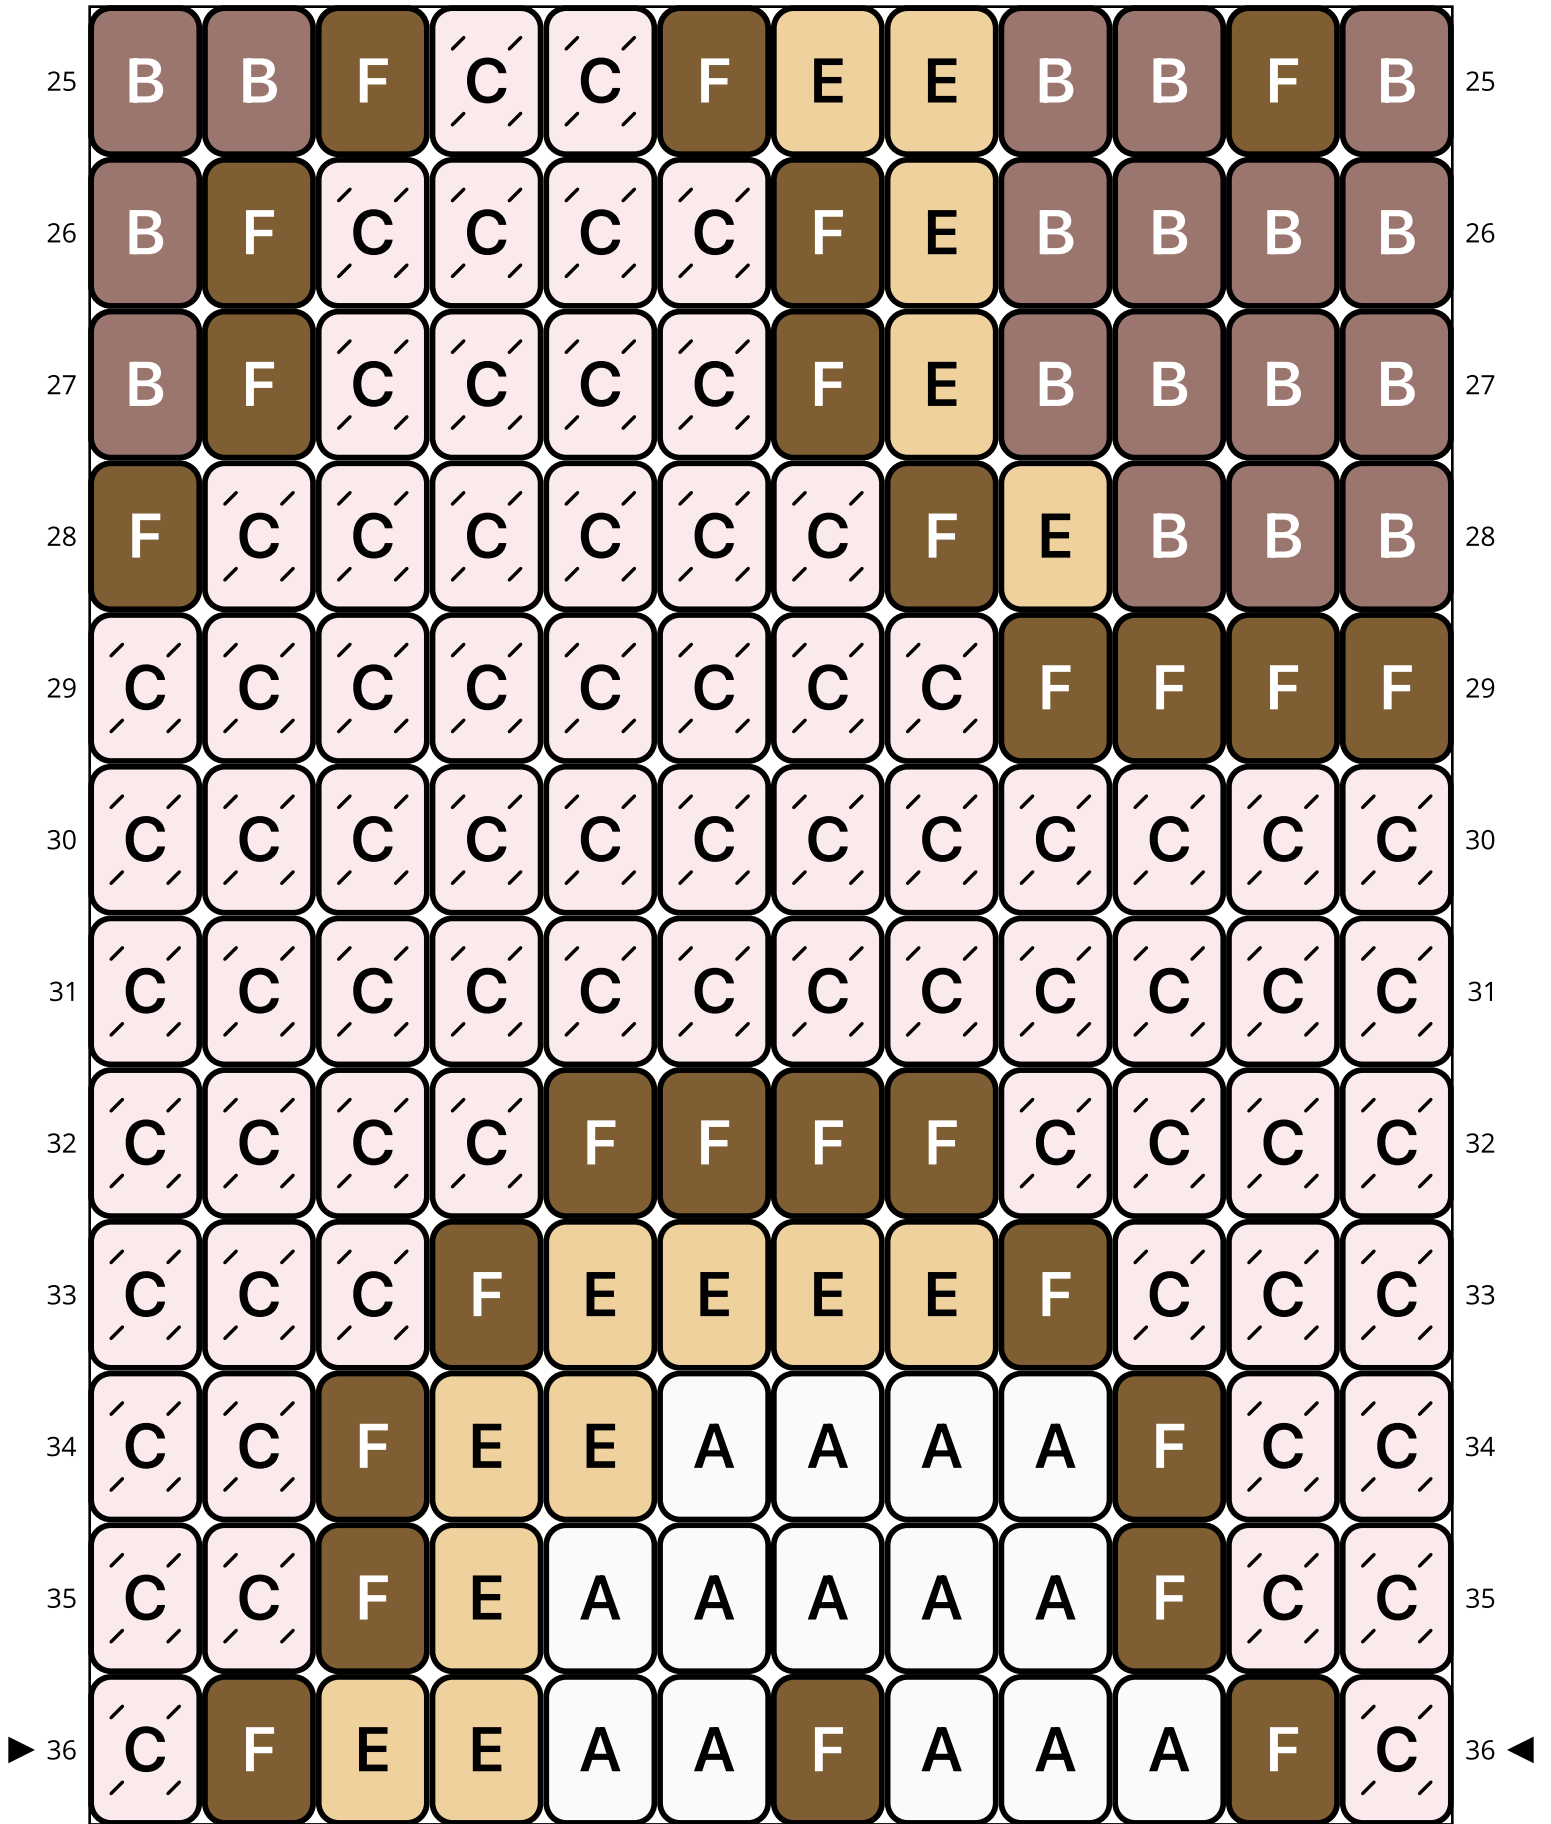

Napoli Donut

Type: Loom

Width: 12

Height: 71

Finished size: 0.6 x 4.7"

Total beads: 852

© 2025 Just Bead It

Loom Bead Pattern | Personal Use ONLY

37	C	F	E	A	A	F	C	F	A	A	F	C	37
38	C	F	E	A	A	F	C	F	A	A	F	C	38
39	C	F	E	A	A	F	C	F	A	A	F	C	39
40	C	F	E	E	A	A	F	A	A	A	F	C	40
41	C	C	F	E	A	A	A	A	A	F	C	C	41
42	C	C	F	E	A	A	A	A	A	F	C	C	42
43	C	C	C	F	E	A	A	A	F	C	C	C	43
44	C	C	C	C	F	F	F	F	C	C	C	C	44
45	C	C	C	C	C	C	C	C	C	C	C	C	45
46	C	C	C	C	C	C	C	C	C	C	C	C	46
47	F	F	F	C	C	C	C	C	C	C	C	F	47
48	E	E	E	F	C	C	C	C	C	C	F	E	48

Miyuki Delica 11/0 (DB)

DB200
White
Count: 44

DB865
Matte Brown AB
Count: 88

DB1103
Transparent Pink Mist
Count: 361

DB1371
Opaque Carnation Pink
Count: 88

DB1581
Matte Opaque Pear
Count: 85

DB2267
Opaque Brown Picasso
Count: 186