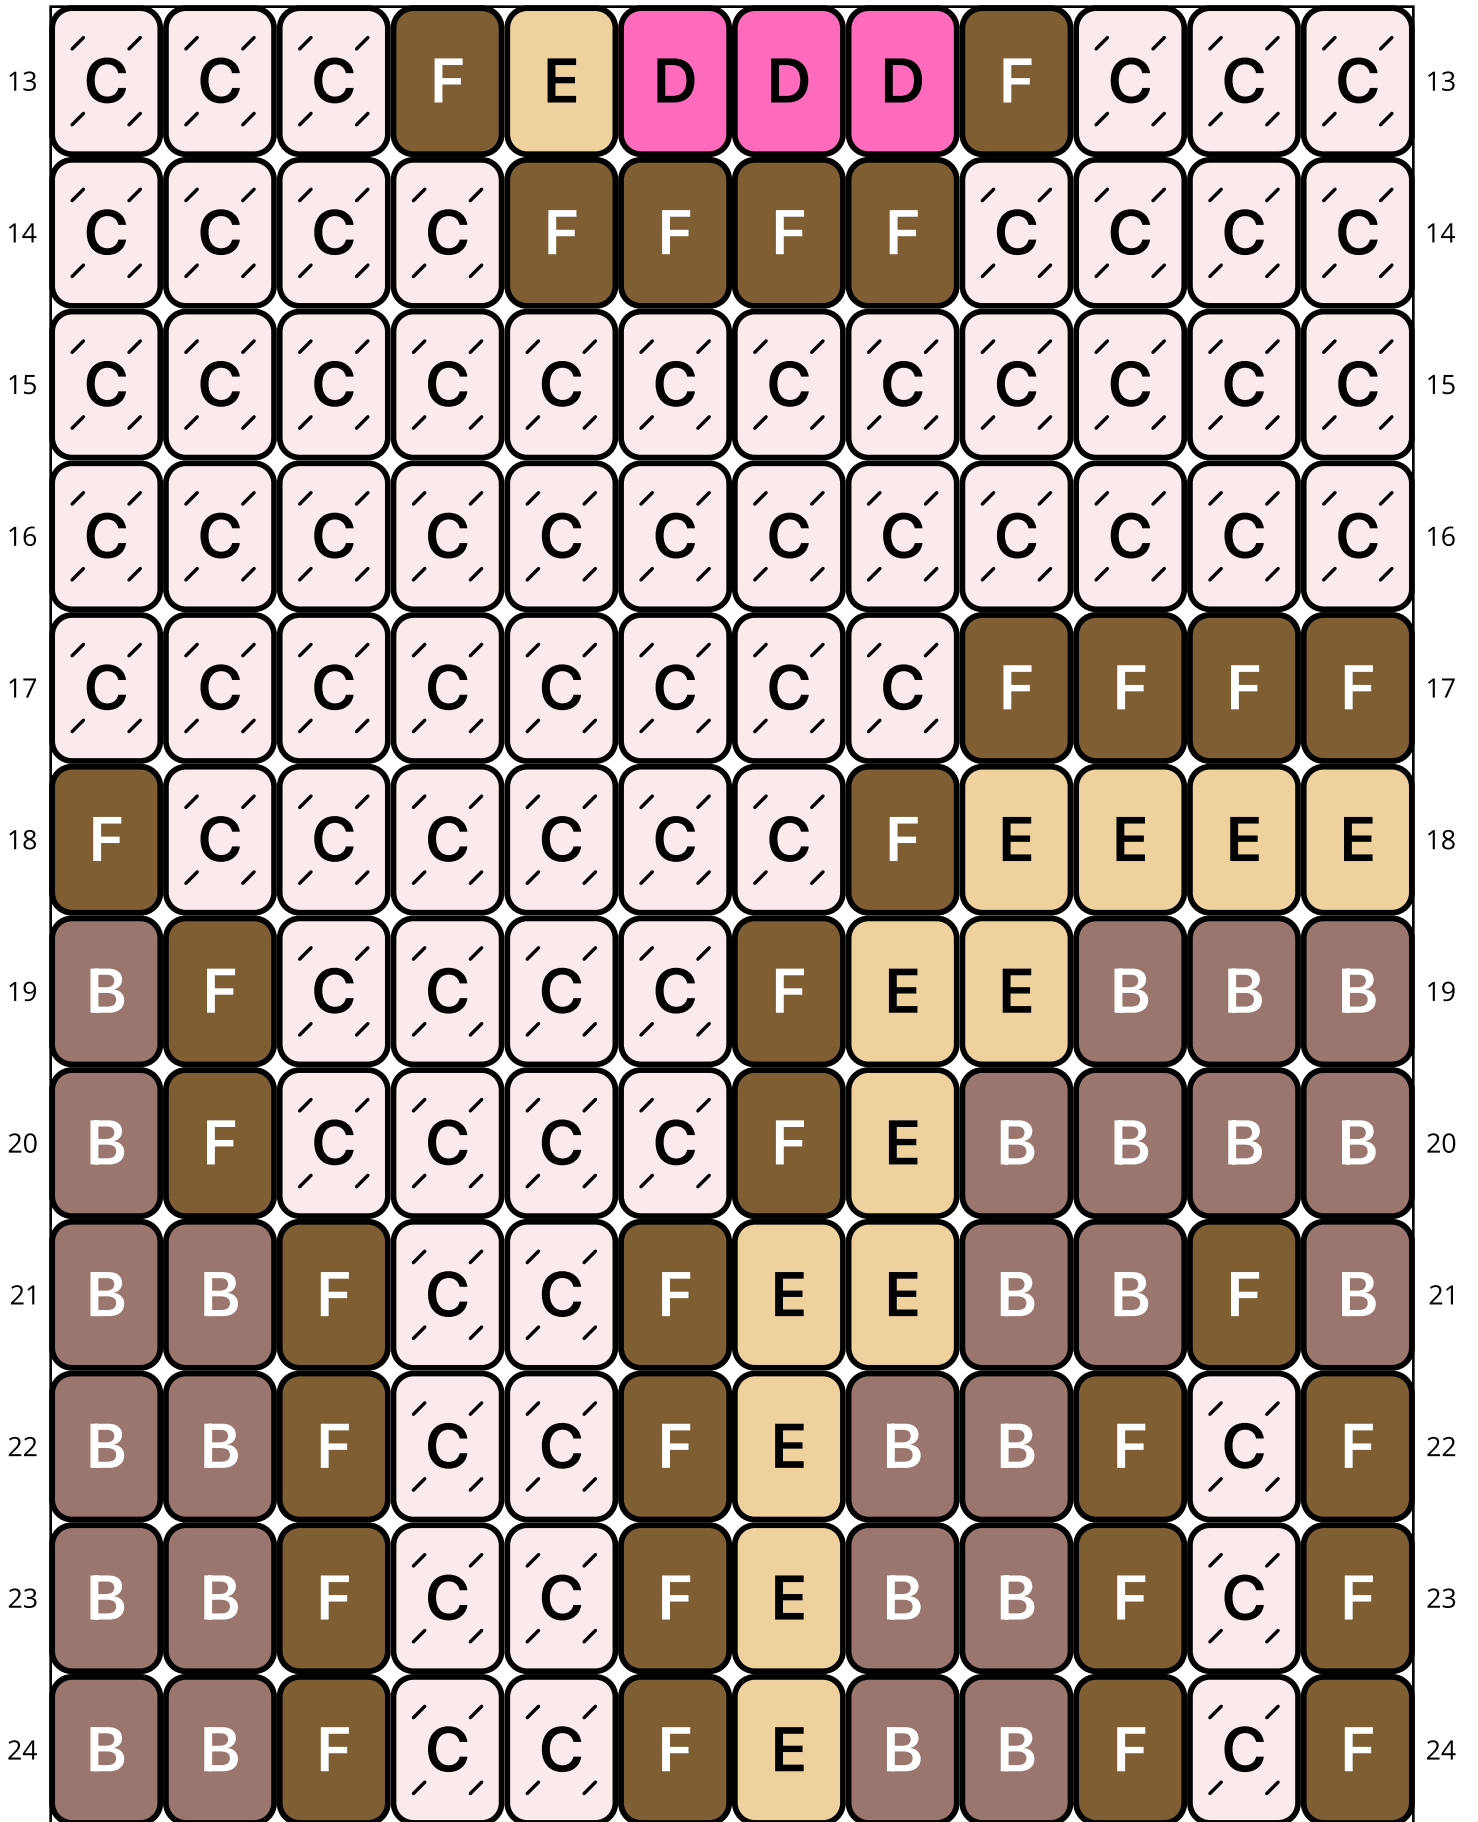

Napoli Donut

Type: Loom

Width: 12

Height: 71

Finished size: 0.6 x 4.7"

Total beads: 852

© 2025 Just Bead It

Loom Bead Pattern | Personal Use ONLY

37	C	F	E	A	A	F	C	F	A	A	F	C	37
38	C	F	E	A	A	F	C	F	A	A	F	C	38
39	C	F	E	A	A	F	C	F	A	A	F	C	39
40	C	F	E	E	A	A	F	A	A	A	F	C	40
41	C	C	F	E	A	A	A	A	A	F	C	C	41
42	C	C	F	E	A	A	A	A	A	F	C	C	42
43	C	C	C	F	E	A	A	A	F	C	C	C	43
44	C	C	C	C	F	F	F	F	C	C	C	C	44
45	C	C	C	C	C	C	C	C	C	C	C	C	45
46	C	C	C	C	C	C	C	C	C	C	C	C	46
47	F	F	F	C	C	C	C	C	C	C	C	F	47
48	E	E	E	F	C	C	C	C	C	C	F	E	48

Miyuki Delica 11/0 (DB)

DB200
White
Count: 44

DB865
Matte Brown AB
Count: 88

DB1103
Transparent Pink Mist
Count: 361

DB1371
Opaque Carnation Pink
Count: 88

DB1581
Matte Opaque Pear
Count: 85

DB2267
Opaque Brown Picasso
Count: 186