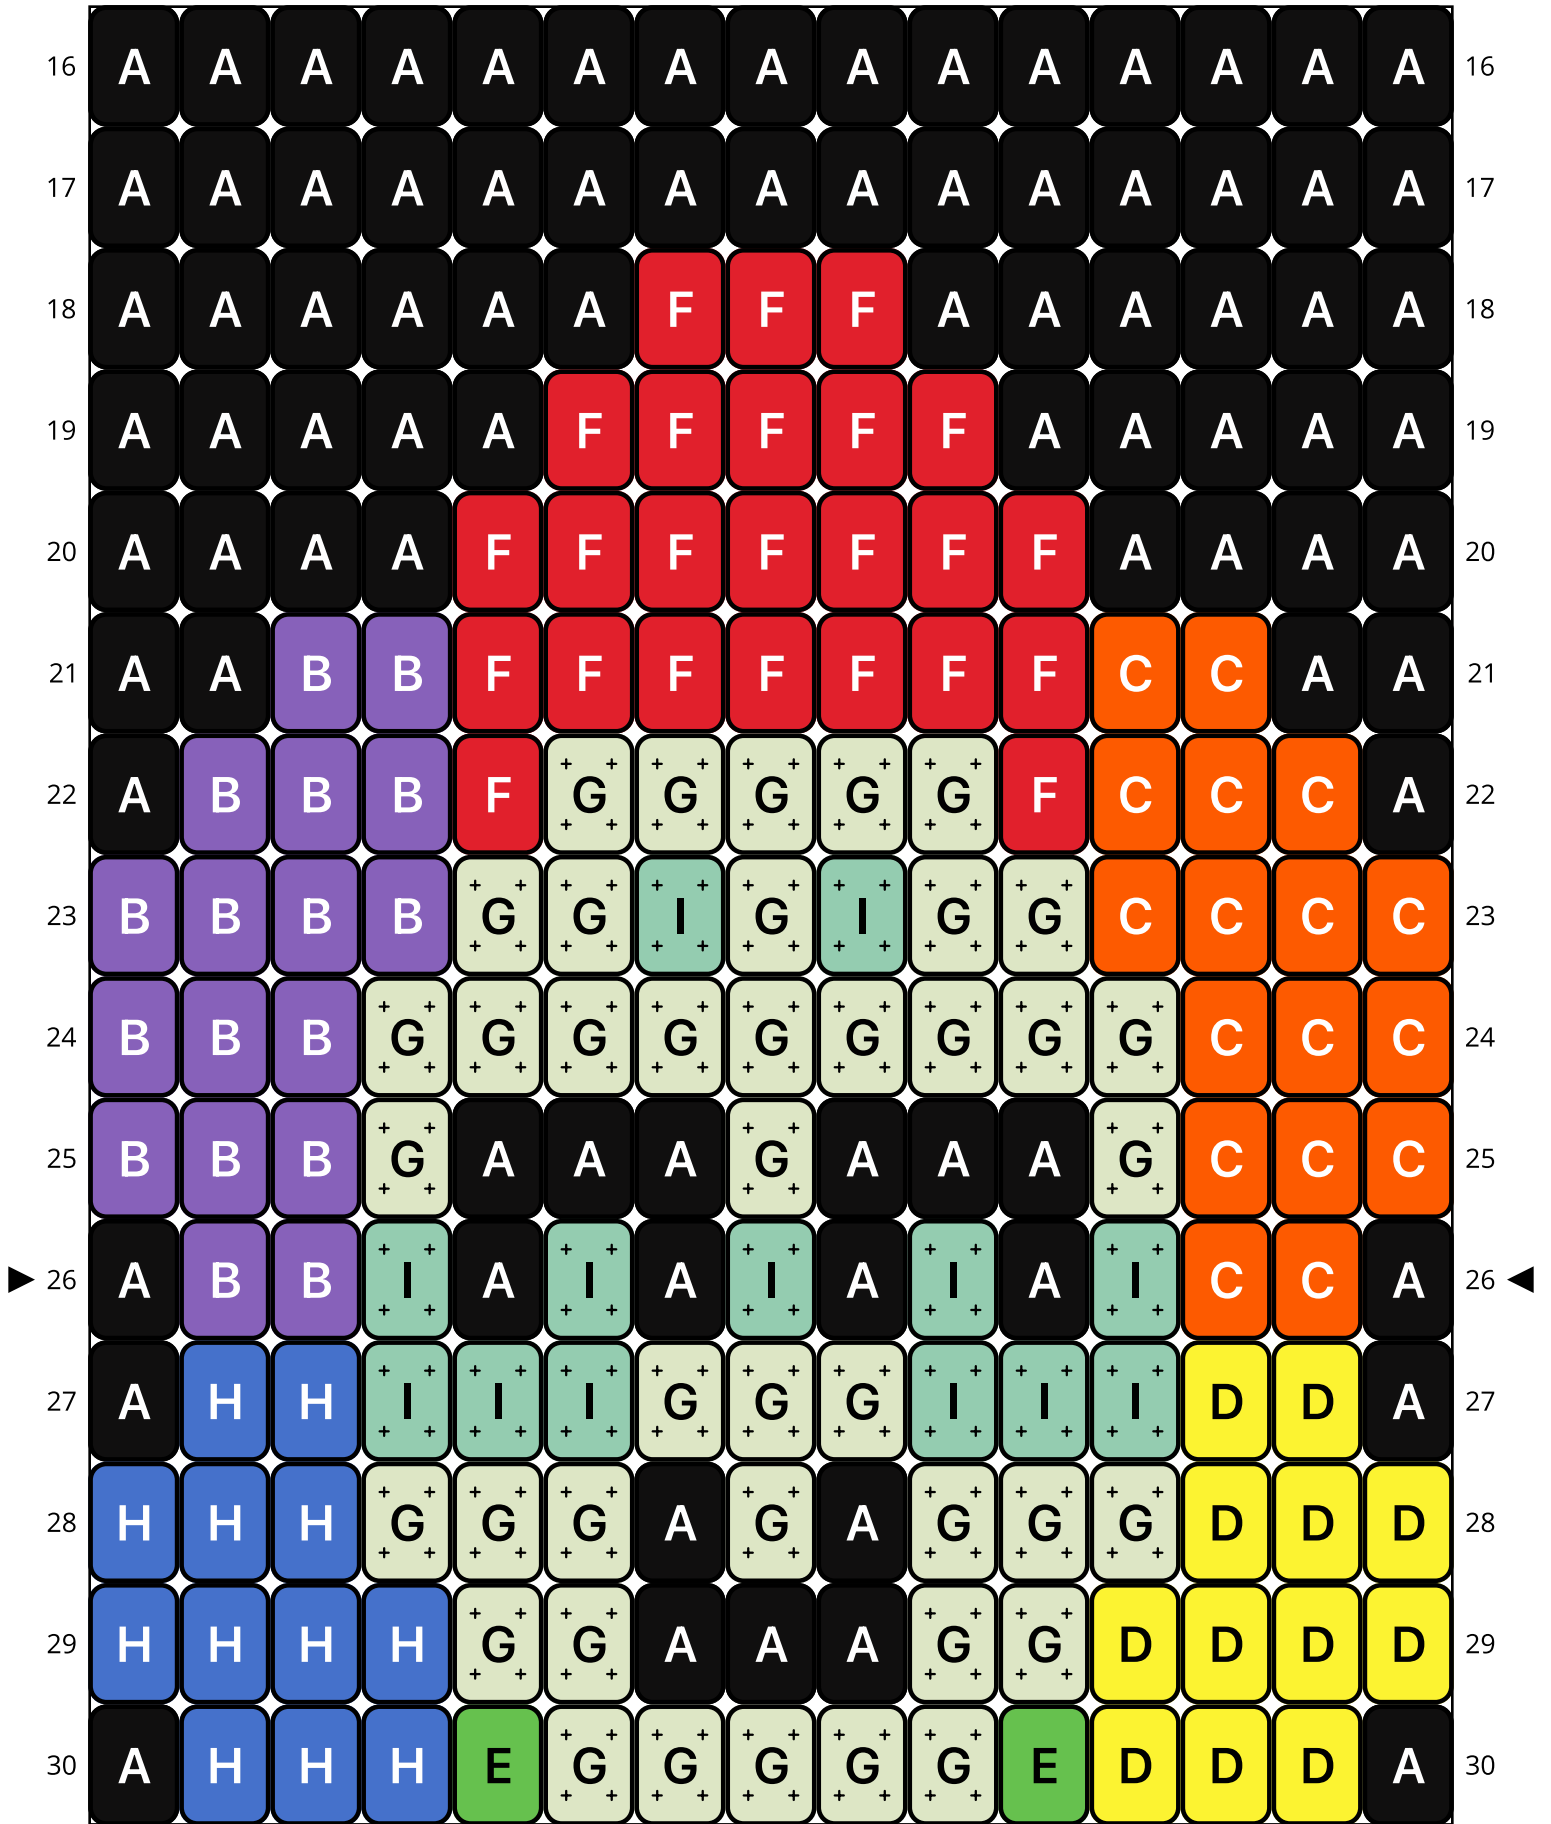

Only Dandy

Type: Loom

Width: 15

Height: 50

Finished size: 0.8 x 3.3"

Total beads: 750

© 2026 The Pixel Zone

thepixelzone.com

Loom Bead Pattern | Personal Use ONLY | NO Selling

Word Chart

Starting bead: Top Left

Row 1 (R) (15)A

Row 2 (R) (15)A

Row 3 (R) (15)A

Row 4 (R) (15)A

Row 5 (R) (15)A

Row 6 (R) (15)A

Row 7 (R) (15)A

Row 8 (R) (15)A

Row 9 (R) (15)A

Row 10 (R) (15)A

Row 11 (R) (15)A

Row 12 (R) (15)A

Row 13 (R) (15)A

Miyuki Delica 11/0 (DB)

DB10
Black
Count: 593

DB661
Opaque Bright Purple
Count: 17

DB722
Opaque Orange
Count: 17

DB751
Matte Opaque Yellow
Count: 14

DB754
Matte Opaque Green
Count: 17

DB796
Frosted Opaque Red
Count: 24