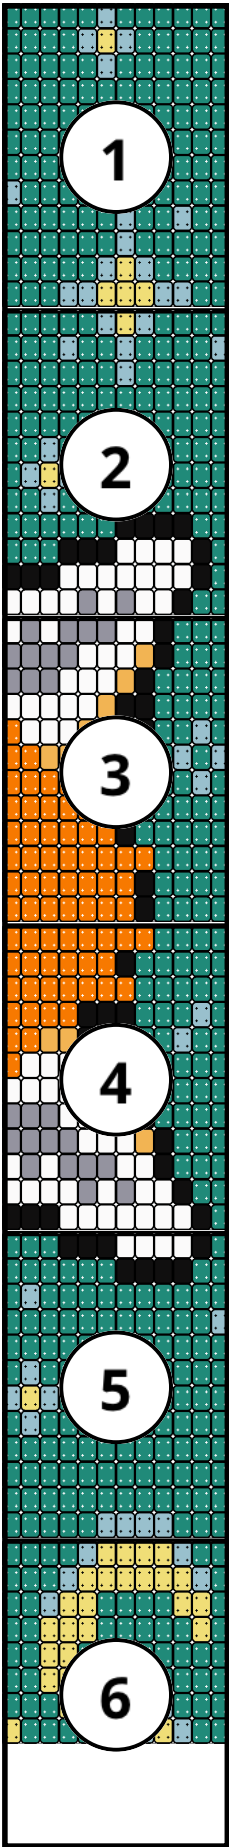

Orange Foxy

Type: Loom

Width: 12

Height: 68

Finished size: 0.6 x 4.5"

Total beads: 816

© 2025 Just Bead It | The Pixel Zone

thepixelzone.com

Loom Bead Pattern | Personal Use ONLY

25	F	G	F	G	G	G	F	F	A	B ⁺ ₊	B ⁺ ₊	B ⁺ ₊	25
26	G	G	G	G	F	F	F	H	A	B ⁺ ₊	B ⁺ ₊	B ⁺ ₊	26
27	G	G	G	F	F	F	H	A	B ⁺ ₊	B ⁺ ₊	B ⁺ ₊	B ⁺ ₊	27
28	F	F	F	F	F	H	A	A	B ⁺ ₊	B ⁺ ₊	B ⁺ ₊	B ⁺ ₊	28
29	D ⁺ ₊	F	F	F	H	A	A	A	B ⁺ ₊	B ⁺ ₊	E ⁺ ₊	B ⁺ ₊	29
30	D ⁺ ₊	D ⁺ ₊	H	H	A	A	A	B ⁺ ₊	B ⁺ ₊	E ⁺ ₊	B ⁺ ₊	E ⁺ ₊	30
31	D ⁺ ₊	D ⁺ ₊	D ⁺ ₊	D ⁺ ₊	A	A	A	B ⁺ ₊	B ⁺ ₊	B ⁺ ₊	E ⁺ ₊	B ⁺ ₊	31
32	D ⁺ ₊	D ⁺ ₊	D ⁺ ₊	D ⁺ ₊	D ⁺ ₊	D ⁺ ₊	D ⁺ ₊	B ⁺ ₊	B ⁺ ₊	B ⁺ ₊	B ⁺ ₊	B ⁺ ₊	32
33	D ⁺ ₊	D ⁺ ₊	D ⁺ ₊	D ⁺ ₊	D ⁺ ₊	D ⁺ ₊	A	B ⁺ ₊	B ⁺ ₊	B ⁺ ₊	B ⁺ ₊	B ⁺ ₊	33
34	D ⁺ ₊	D ⁺ ₊	D ⁺ ₊	D ⁺ ₊	D ⁺ ₊	D ⁺ ₊	D ⁺ ₊	D ⁺ ₊	B ⁺ ₊	B ⁺ ₊	B ⁺ ₊	B ⁺ ₊	34
▶ 35	D ⁺ ₊	D ⁺ ₊	D ⁺ ₊	D ⁺ ₊	D ⁺ ₊	D ⁺ ₊	D ⁺ ₊	A	B ⁺ ₊	B ⁺ ₊	B ⁺ ₊	B ⁺ ₊	◀ 35
36	D ⁺ ₊	D ⁺ ₊	D ⁺ ₊	D ⁺ ₊	D ⁺ ₊	D ⁺ ₊	D ⁺ ₊	A	B ⁺ ₊	B ⁺ ₊	B ⁺ ₊	B ⁺ ₊	36

61	B	B	B	B	E	C	C	C	C	E	B	B	61
62	B	B	B	E	C	C	C	C	C	C	E	B	62
63	B	B	E	C	C	B	B	B	B	C	C	B	63
64	B	B	C	C	C	B	B	B	B	B	C	B	64
65	B	B	C	C	B	B	B	B	B	B	B	B	65
66	B	B	C	C	B	B	B	B	B	B	B	B	66
67	B	B	B	C	B	B	B	B	E	B	B	B	67
68	C	B	B	B	B	B	B	E	C	E	B	B	68

Word Chart

Starting bead: Top Right

Row 1 (L) (6)B, (1)E, (5)B

Row 2 (L) (5)B, (1)E, (1)C, (1)E, (4)B

Row 3 (L) (6)B, (1)E, (5)B

Row 4 (L) (12)B

Row 5 (L) (12)B

Row 6 (L) (12)B