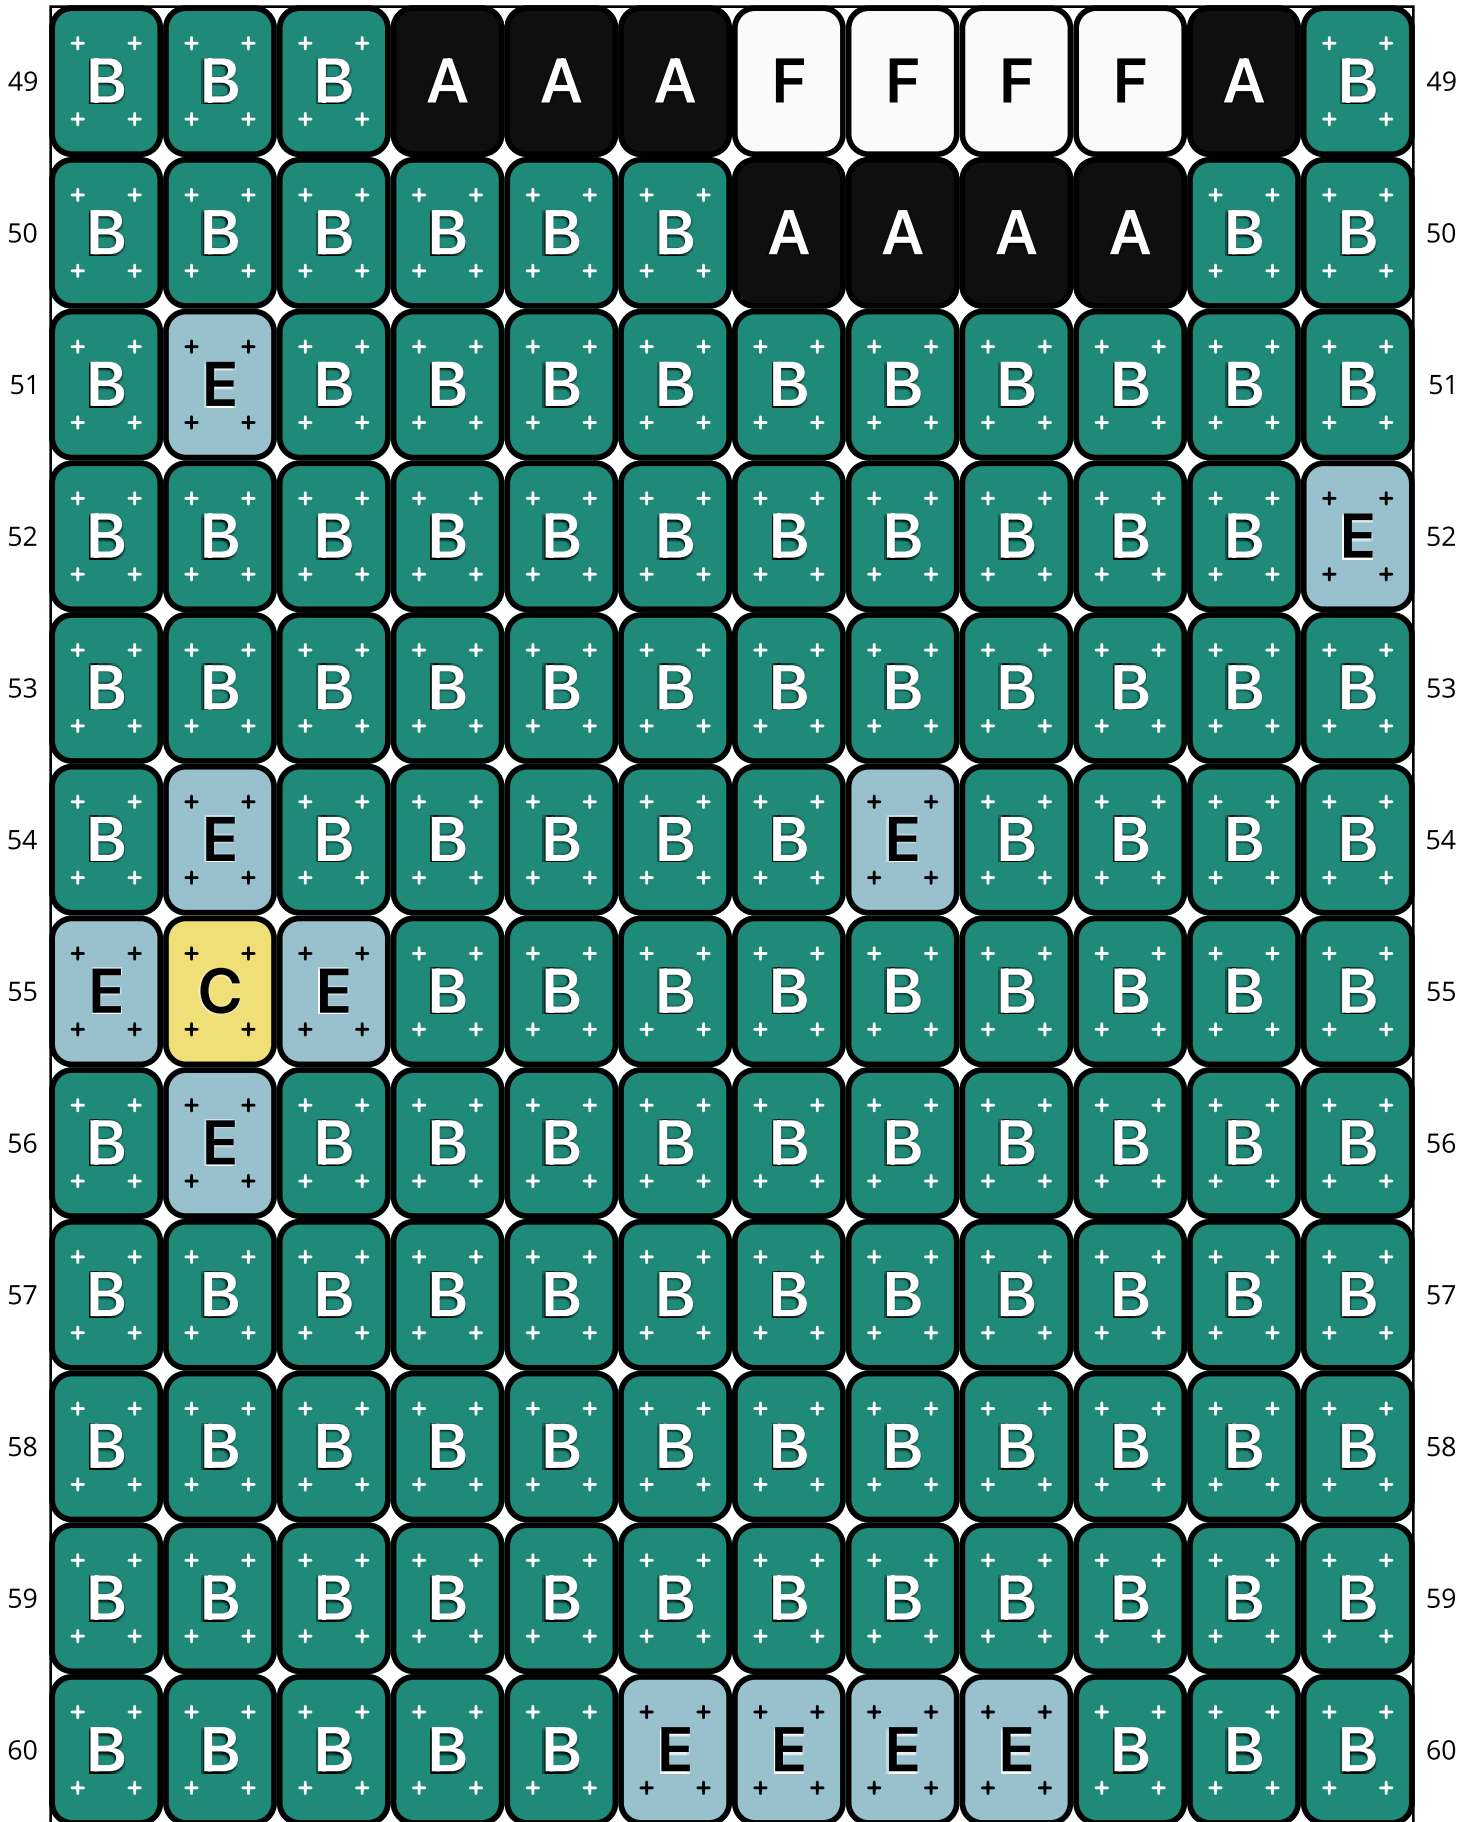

Orange Foxy

Type: Loom

Width: 12

Height: 68

Finished size: 0.6 x 4.5"

Total beads: 816

© 2025 Just Bead It | The Pixel Zone

thepixelzone.com

Loom Bead Pattern | Personal Use ONLY

25	F	G	F	G	G	G	F	F	A	B ⁺ ₊	B ⁺ ₊	B ⁺ ₊	25
26	G	G	G	G	F	F	F	H	A	B ⁺ ₊	B ⁺ ₊	B ⁺ ₊	26
27	G	G	G	F	F	F	H	A	B ⁺ ₊	B ⁺ ₊	B ⁺ ₊	B ⁺ ₊	27
28	F	F	F	F	F	H	A	A	B ⁺ ₊	B ⁺ ₊	B ⁺ ₊	B ⁺ ₊	28
29	D ⁺ ₊	F	F	F	H	A	A	A	B ⁺ ₊	B ⁺ ₊	E ⁺ ₊	B ⁺ ₊	29
30	D ⁺ ₊	D ⁺ ₊	H	H	A	A	A	B ⁺ ₊	B ⁺ ₊	E ⁺ ₊	B ⁺ ₊	E ⁺ ₊	30
31	D ⁺ ₊	D ⁺ ₊	D ⁺ ₊	D ⁺ ₊	A	A	A	B ⁺ ₊	B ⁺ ₊	B ⁺ ₊	E ⁺ ₊	B ⁺ ₊	31
32	D ⁺ ₊	D ⁺ ₊	D ⁺ ₊	D ⁺ ₊	D ⁺ ₊	D ⁺ ₊	D ⁺ ₊	B ⁺ ₊	B ⁺ ₊	B ⁺ ₊	B ⁺ ₊	B ⁺ ₊	32
33	D ⁺ ₊	D ⁺ ₊	D ⁺ ₊	D ⁺ ₊	D ⁺ ₊	D ⁺ ₊	A	B ⁺ ₊	B ⁺ ₊	B ⁺ ₊	B ⁺ ₊	B ⁺ ₊	33
34	D ⁺ ₊	D ⁺ ₊	D ⁺ ₊	D ⁺ ₊	D ⁺ ₊	D ⁺ ₊	D ⁺ ₊	D ⁺ ₊	B ⁺ ₊	B ⁺ ₊	B ⁺ ₊	B ⁺ ₊	34
▶ 35	D ⁺ ₊	D ⁺ ₊	D ⁺ ₊	D ⁺ ₊	D ⁺ ₊	D ⁺ ₊	D ⁺ ₊	A	B ⁺ ₊	B ⁺ ₊	B ⁺ ₊	B ⁺ ₊	◀ 35
36	D ⁺ ₊	D ⁺ ₊	D ⁺ ₊	D ⁺ ₊	D ⁺ ₊	D ⁺ ₊	D ⁺ ₊	A	B ⁺ ₊	B ⁺ ₊	B ⁺ ₊	B ⁺ ₊	36

Word Chart

Starting bead: Top Right

Row 1 (L) (6)B, (1)E, (5)B

Row 2 (L) (5)B, (1)E, (1)C, (1)E, (4)B

Row 3 (L) (6)B, (1)E, (5)B

Row 4 (L) (12)B

Row 5 (L) (12)B

Row 6 (L) (12)B