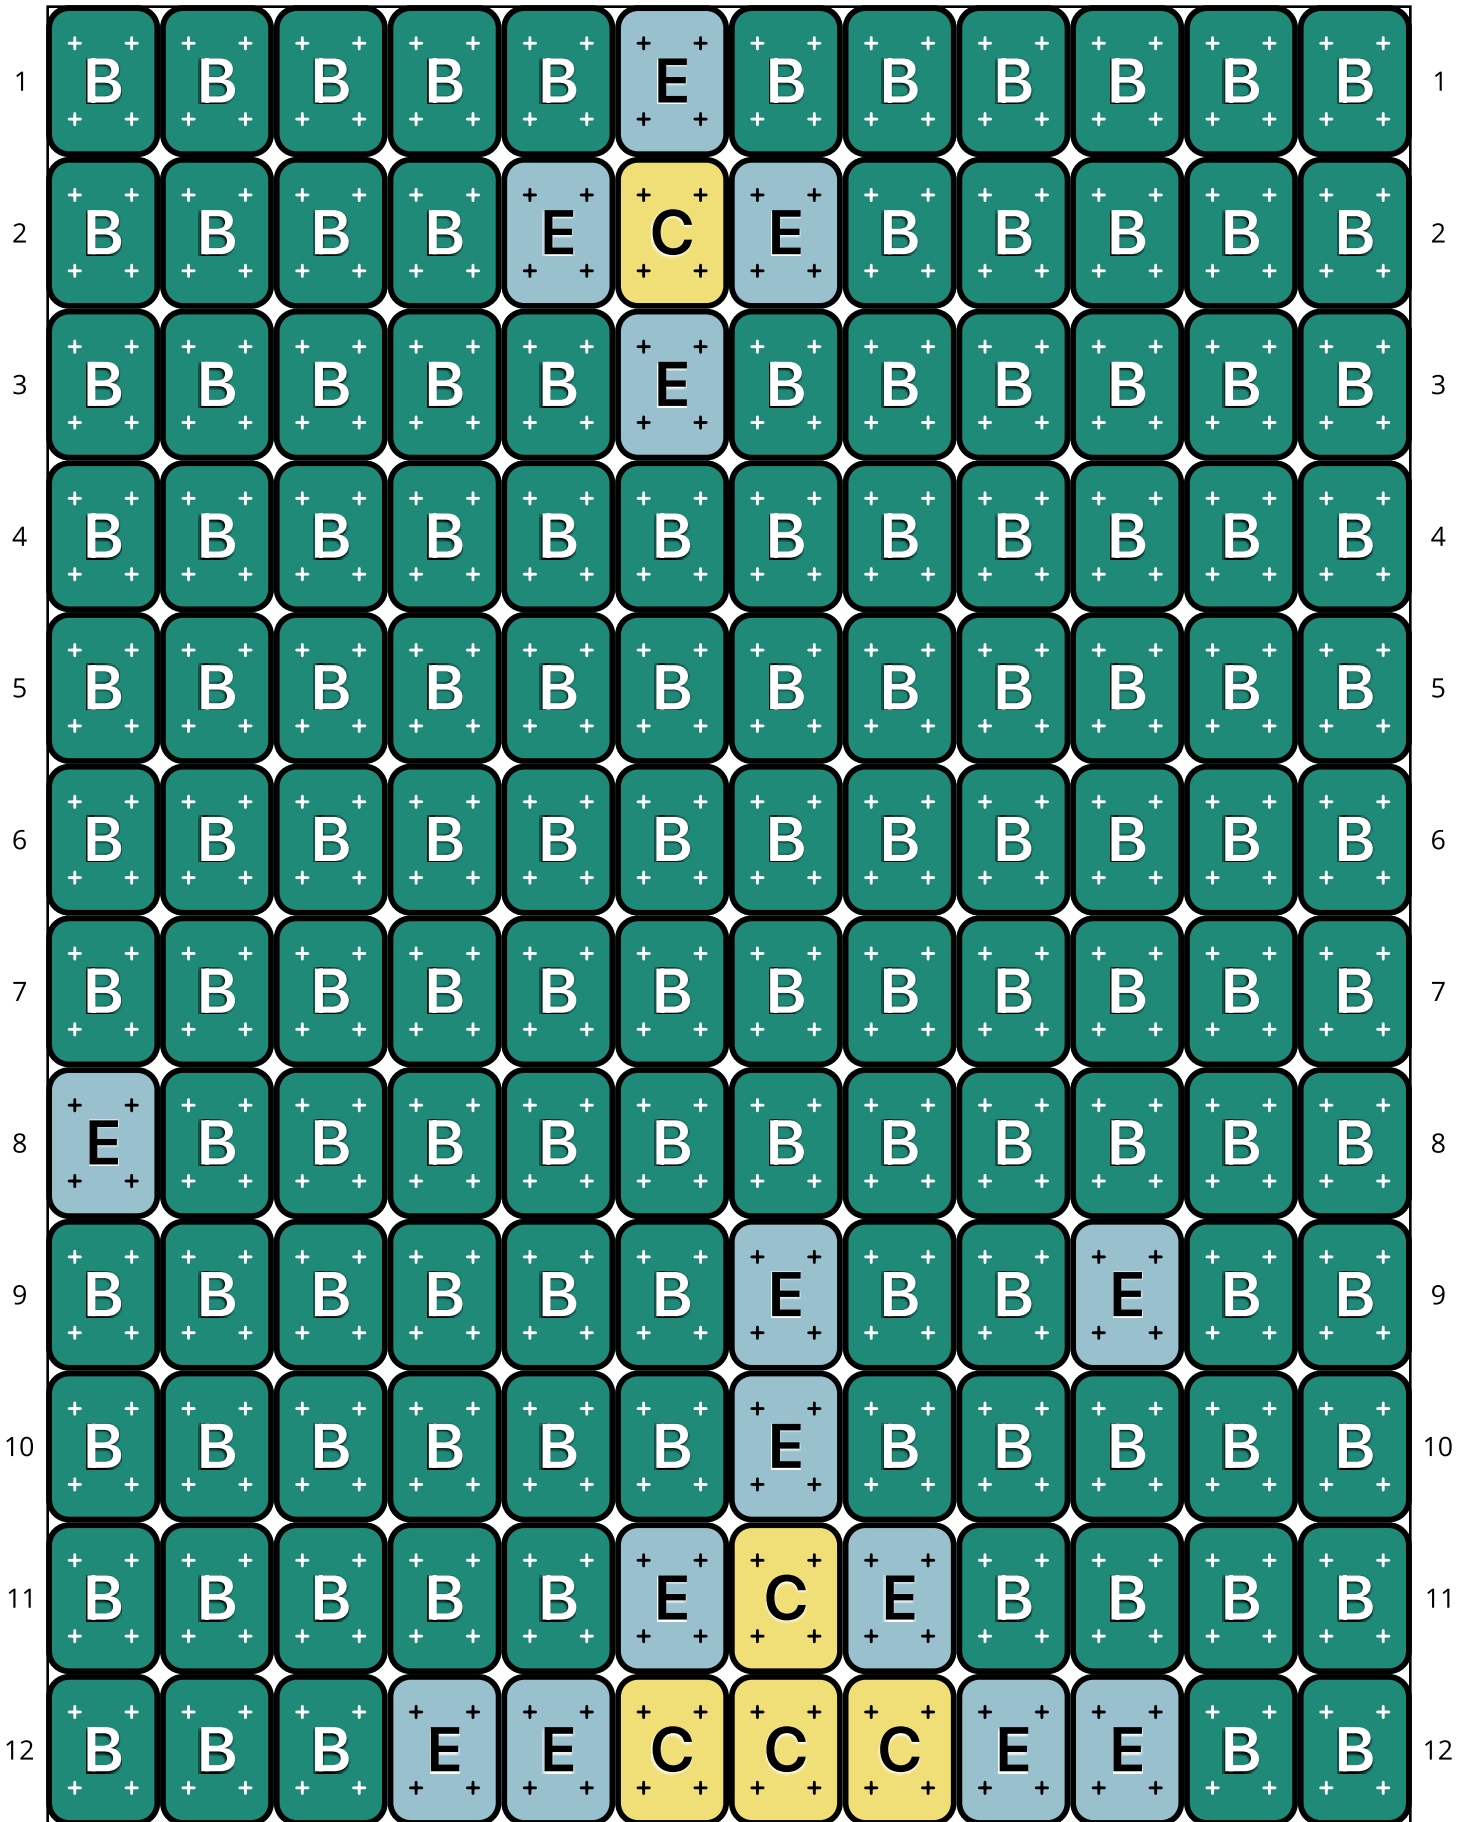

Orange Foxy

Type: Loom

Width: 12

Height: 68

Finished size: 0.6 x 4.5"

Total beads: 816

© 2025 Just Bead It | The Pixel Zone

thepixelzone.com

Loom Bead Pattern | Personal Use ONLY

25	F	G	F	G	G	G	F	F	A	B ⁺ ₊	B ⁺ ₊	B ⁺ ₊	25
26	G	G	G	G	F	F	F	H	A	B ⁺ ₊	B ⁺ ₊	B ⁺ ₊	26
27	G	G	G	F	F	F	H	A	B ⁺ ₊	B ⁺ ₊	B ⁺ ₊	B ⁺ ₊	27
28	F	F	F	F	F	H	A	A	B ⁺ ₊	B ⁺ ₊	B ⁺ ₊	B ⁺ ₊	28
29	D ⁺ ₊	F	F	F	H	A	A	A	B ⁺ ₊	B ⁺ ₊	E ⁺ ₊	B ⁺ ₊	29
30	D ⁺ ₊	D ⁺ ₊	H	H	A	A	A	B ⁺ ₊	B ⁺ ₊	E ⁺ ₊	B ⁺ ₊	E ⁺ ₊	30
31	D ⁺ ₊	D ⁺ ₊	D ⁺ ₊	D ⁺ ₊	A	A	A	B ⁺ ₊	B ⁺ ₊	B ⁺ ₊	E ⁺ ₊	B ⁺ ₊	31
32	D ⁺ ₊	D ⁺ ₊	D ⁺ ₊	D ⁺ ₊	D ⁺ ₊	D ⁺ ₊	D ⁺ ₊	B ⁺ ₊	B ⁺ ₊	B ⁺ ₊	B ⁺ ₊	B ⁺ ₊	32
33	D ⁺ ₊	D ⁺ ₊	D ⁺ ₊	D ⁺ ₊	D ⁺ ₊	D ⁺ ₊	A	B ⁺ ₊	B ⁺ ₊	B ⁺ ₊	B ⁺ ₊	B ⁺ ₊	33
34	D ⁺ ₊	D ⁺ ₊	D ⁺ ₊	D ⁺ ₊	D ⁺ ₊	D ⁺ ₊	D ⁺ ₊	D ⁺ ₊	B ⁺ ₊	B ⁺ ₊	B ⁺ ₊	B ⁺ ₊	34
▶ 35	D ⁺ ₊	D ⁺ ₊	D ⁺ ₊	D ⁺ ₊	D ⁺ ₊	D ⁺ ₊	D ⁺ ₊	A	B ⁺ ₊	B ⁺ ₊	B ⁺ ₊	B ⁺ ₊	◀ 35
36	D ⁺ ₊	D ⁺ ₊	D ⁺ ₊	D ⁺ ₊	D ⁺ ₊	D ⁺ ₊	D ⁺ ₊	A	B ⁺ ₊	B ⁺ ₊	B ⁺ ₊	B ⁺ ₊	36

Word Chart

Starting bead: Top Right

Row 1 (L) (6)B, (1)E, (5)B

Row 2 (L) (5)B, (1)E, (1)C, (1)E, (4)B

Row 3 (L) (6)B, (1)E, (5)B

Row 4 (L) (12)B

Row 5 (L) (12)B

Row 6 (L) (12)B