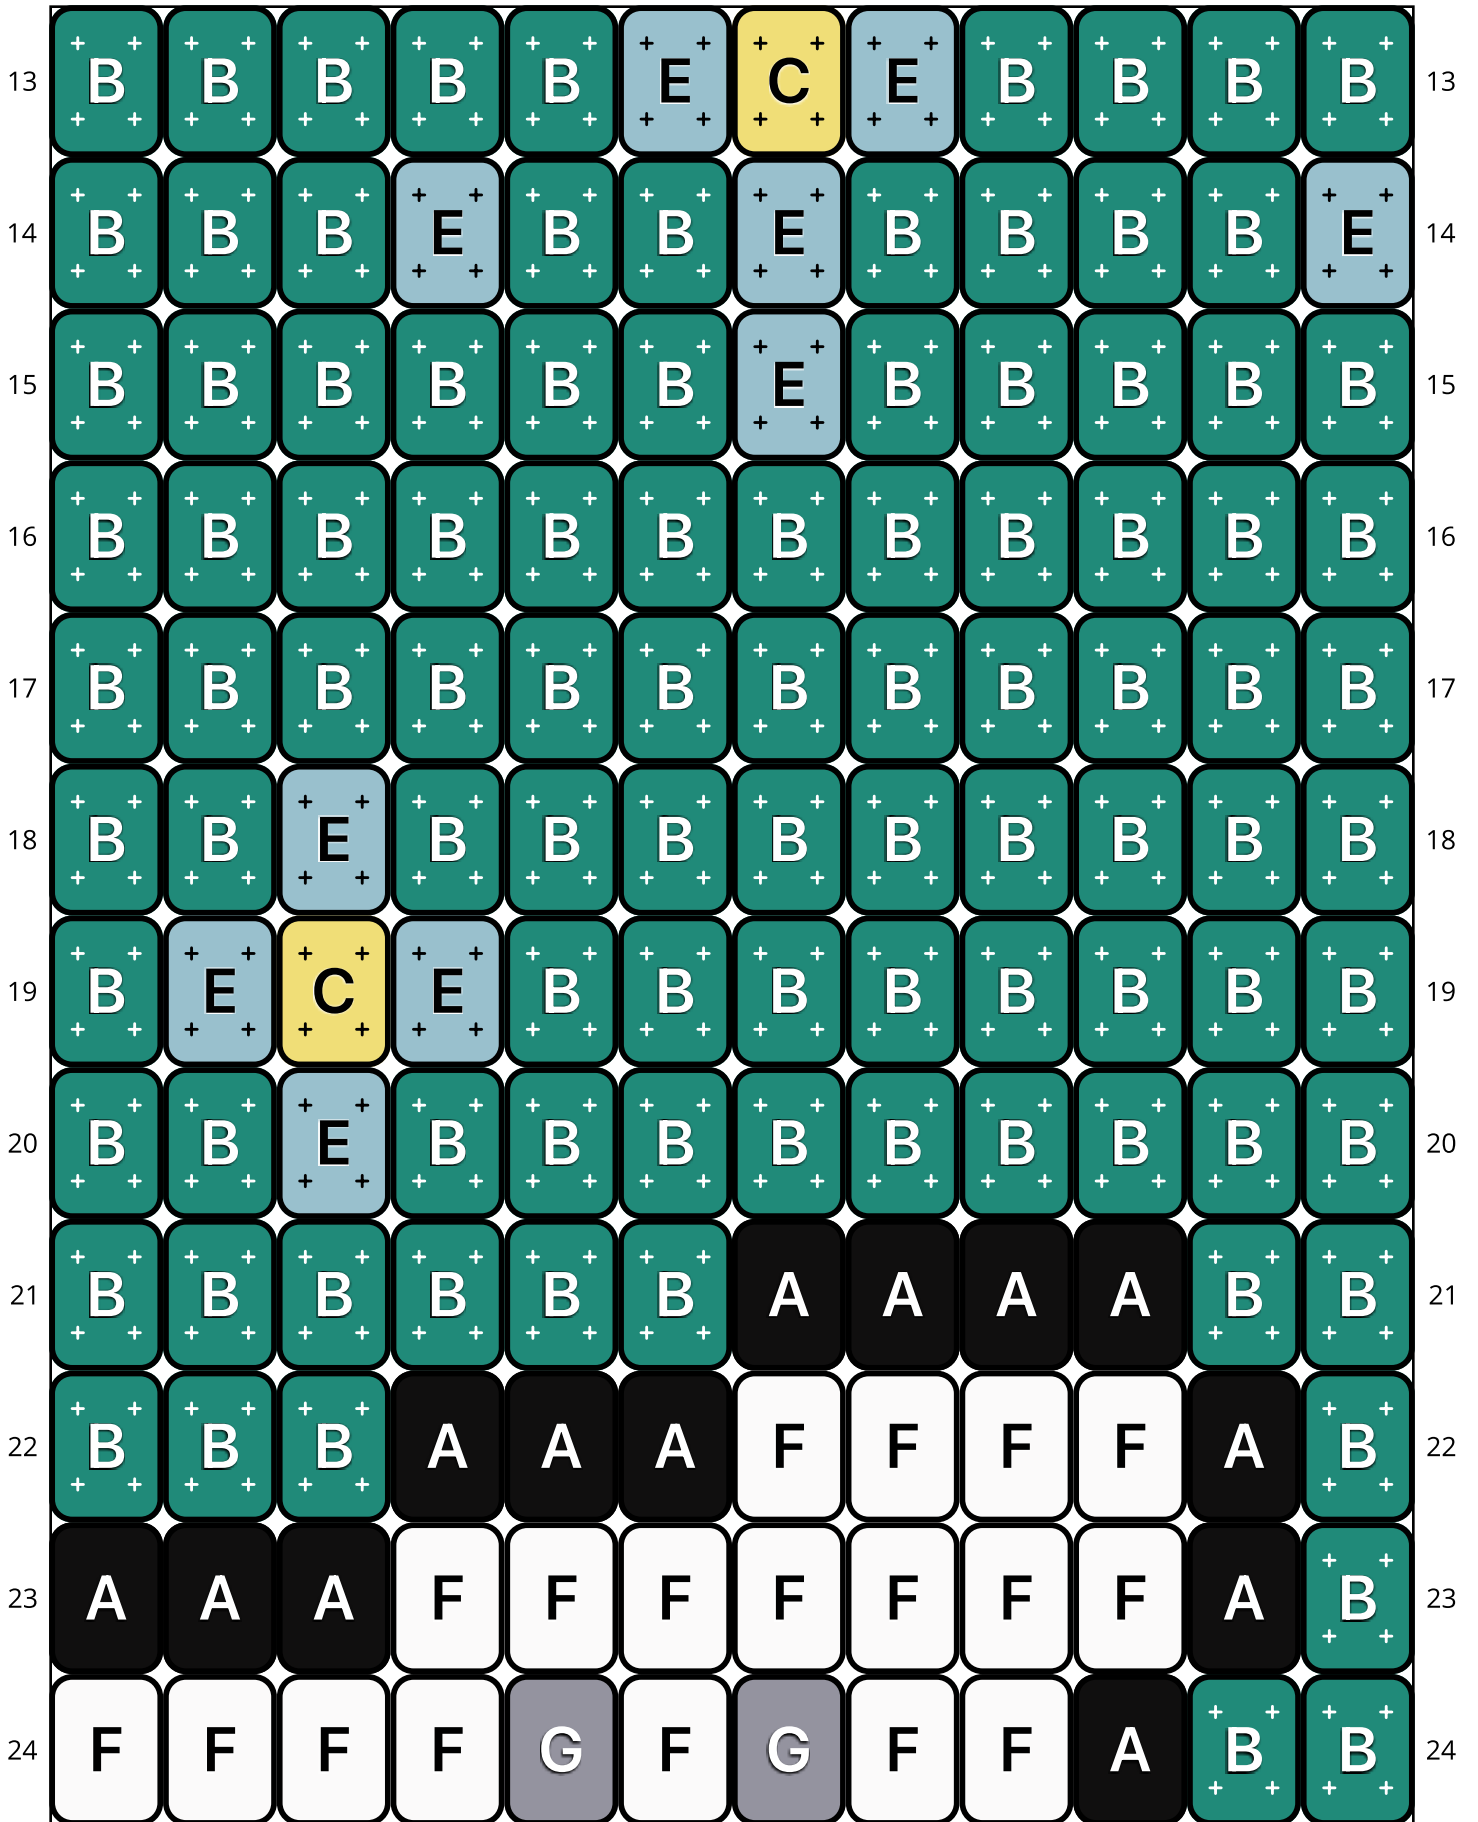

Orange Foxy

Type: Loom

Width: 12

Height: 68

Finished size: 0.6 x 4.5"

Total beads: 816

© 2025 Just Bead It | The Pixel Zone

thepixelzone.com

Loom Bead Pattern | Personal Use ONLY

25	F	G	F	G	G	G	F	F	A	B ⁺ ₊	B ⁺ ₊	B ⁺ ₊	25
26	G	G	G	G	F	F	F	H	A	B ⁺ ₊	B ⁺ ₊	B ⁺ ₊	26
27	G	G	G	F	F	F	H	A	B ⁺ ₊	B ⁺ ₊	B ⁺ ₊	B ⁺ ₊	27
28	F	F	F	F	F	H	A	A	B ⁺ ₊	B ⁺ ₊	B ⁺ ₊	B ⁺ ₊	28
29	D ⁺ ₊	F	F	F	H	A	A	A	B ⁺ ₊	B ⁺ ₊	E ⁺ ₊	B ⁺ ₊	29
30	D ⁺ ₊	D ⁺ ₊	H	H	A	A	A	B ⁺ ₊	B ⁺ ₊	E ⁺ ₊	B ⁺ ₊	E ⁺ ₊	30
31	D ⁺ ₊	D ⁺ ₊	D ⁺ ₊	D ⁺ ₊	A	A	A	B ⁺ ₊	B ⁺ ₊	B ⁺ ₊	E ⁺ ₊	B ⁺ ₊	31
32	D ⁺ ₊	D ⁺ ₊	D ⁺ ₊	D ⁺ ₊	D ⁺ ₊	D ⁺ ₊	D ⁺ ₊	B ⁺ ₊	B ⁺ ₊	B ⁺ ₊	B ⁺ ₊	B ⁺ ₊	32
33	D ⁺ ₊	D ⁺ ₊	D ⁺ ₊	D ⁺ ₊	D ⁺ ₊	D ⁺ ₊	A	B ⁺ ₊	B ⁺ ₊	B ⁺ ₊	B ⁺ ₊	B ⁺ ₊	33
34	D ⁺ ₊	D ⁺ ₊	D ⁺ ₊	D ⁺ ₊	D ⁺ ₊	D ⁺ ₊	D ⁺ ₊	D ⁺ ₊	B ⁺ ₊	B ⁺ ₊	B ⁺ ₊	B ⁺ ₊	34
▶ 35	D ⁺ ₊	D ⁺ ₊	D ⁺ ₊	D ⁺ ₊	D ⁺ ₊	D ⁺ ₊	D ⁺ ₊	A	B ⁺ ₊	B ⁺ ₊	B ⁺ ₊	B ⁺ ₊	◀ 35
36	D ⁺ ₊	D ⁺ ₊	D ⁺ ₊	D ⁺ ₊	D ⁺ ₊	D ⁺ ₊	D ⁺ ₊	A	B ⁺ ₊	B ⁺ ₊	B ⁺ ₊	B ⁺ ₊	36

Word Chart

Starting bead: Top Right

Row 1 (L) (6)B, (1)E, (5)B

Row 2 (L) (5)B, (1)E, (1)C, (1)E, (4)B

Row 3 (L) (6)B, (1)E, (5)B

Row 4 (L) (12)B

Row 5 (L) (12)B

Row 6 (L) (12)B