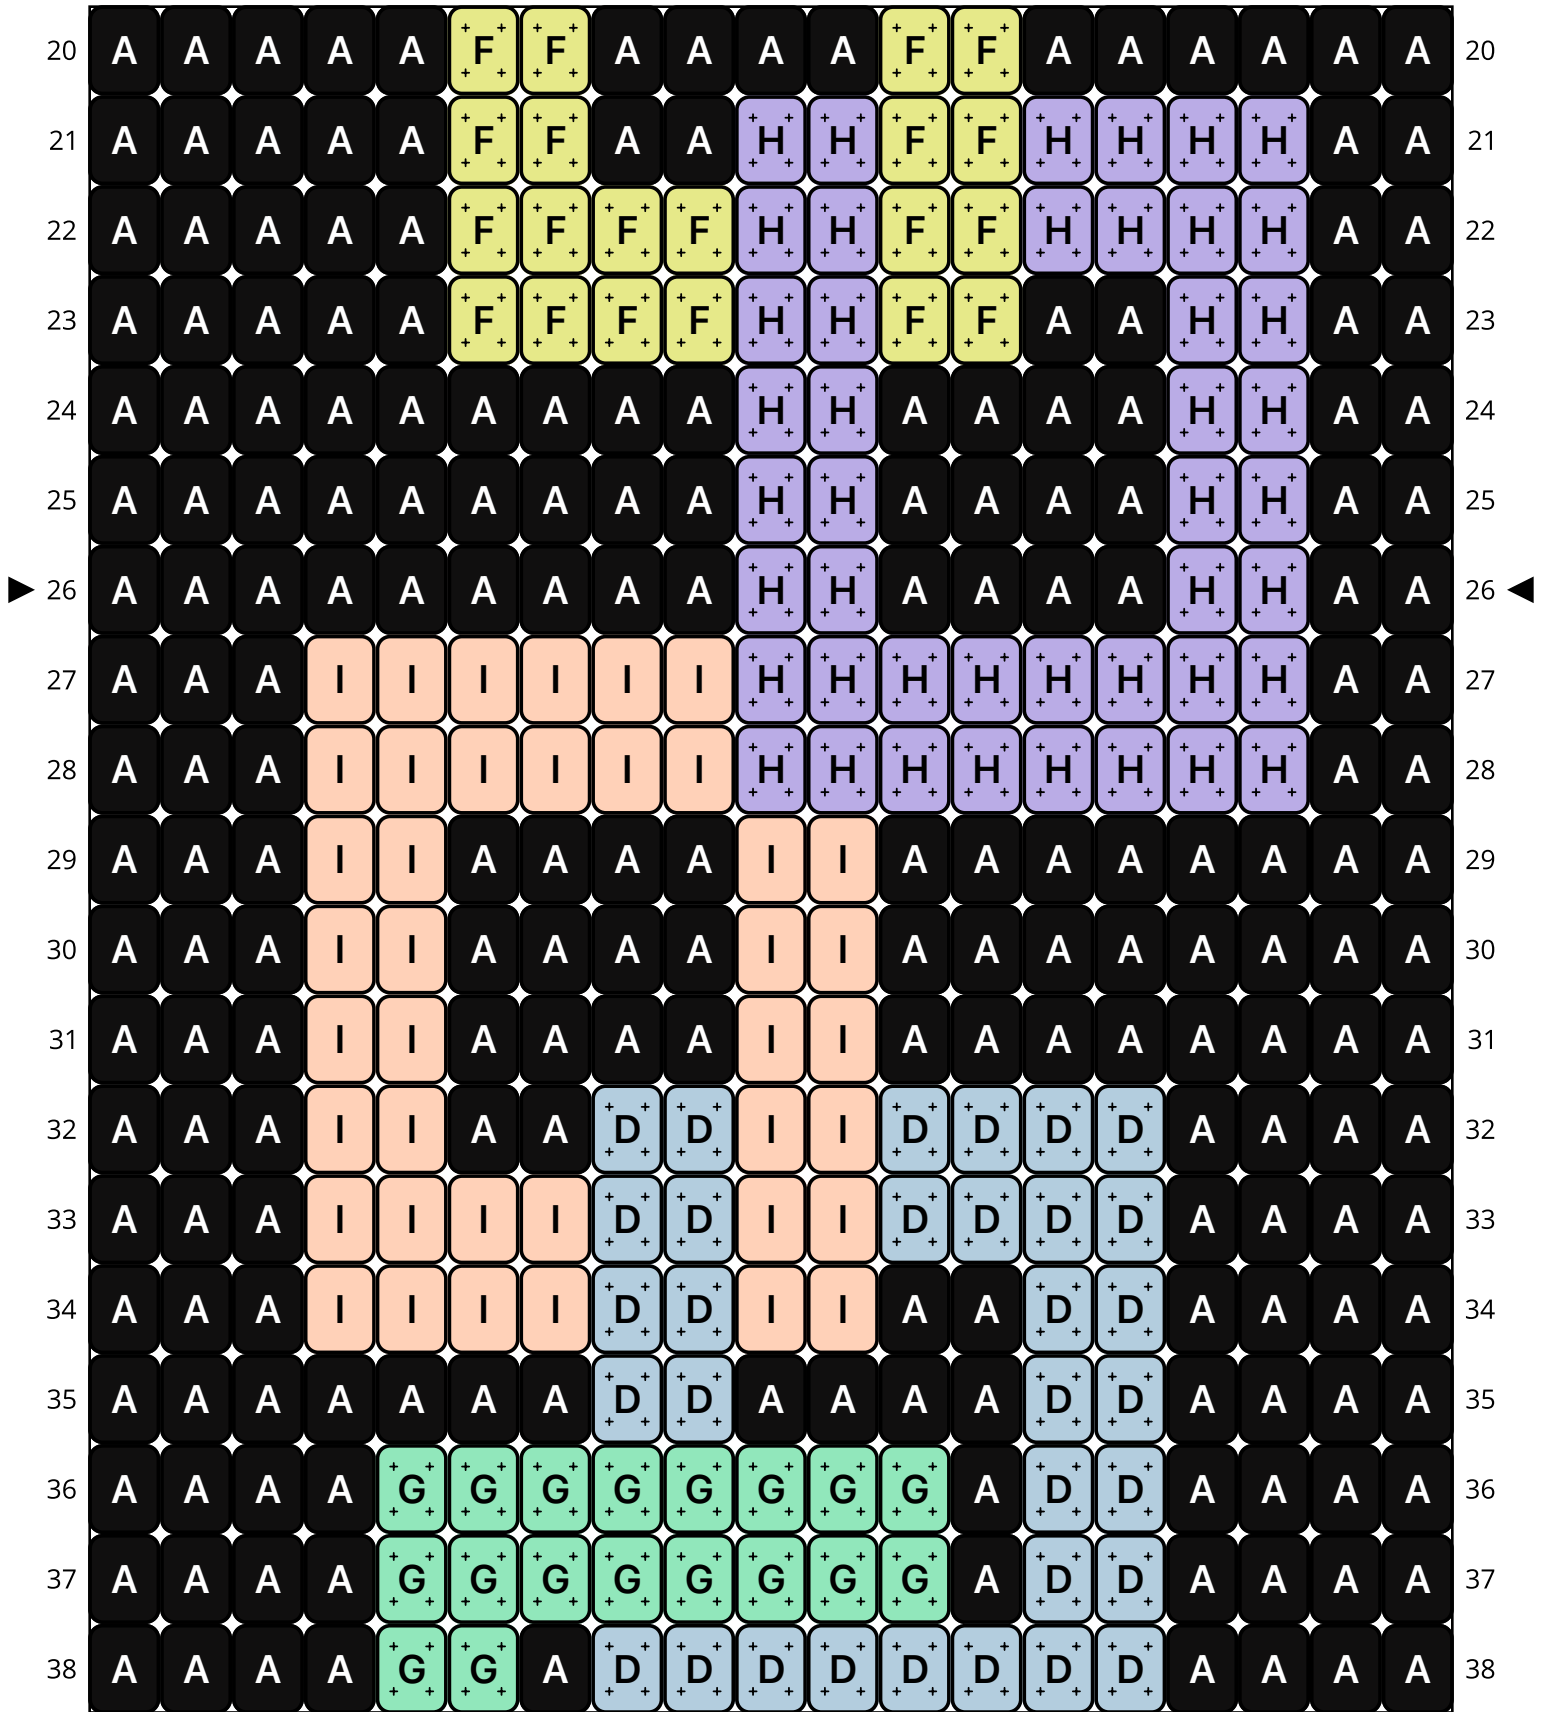

Past Olympics

Type: Loom

Width: 19

Height: 50

Finished size: 1.0 x 3.3"

Total beads: 950

© The Pixel Zone

thepixelzone.com

Loom Bead Pattern | Personal Use ONLY | NO Selling

39	A	A	A	A	G ⁺ ₊	G ⁺ ₊	A	D ⁺ ₊	D ⁺ ₊	D ⁺ ₊	D ⁺ ₊	D ⁺ ₊	D ⁺ ₊	D ⁺ ₊	D ⁺ ₊	A	A	A	A	39
40	A	A	A	A	G ⁺ ₊	G ⁺ ₊	A	A	A	A	G ⁺ ₊	G ⁺ ₊	A	A	A	A	A	A	A	40
41	A	A	A	A	G ⁺ ₊	G ⁺ ₊	A	A	A	A	G ⁺ ₊	G ⁺ ₊	A	A	A	A	A	A	A	41
42	A	A	A	A	G ⁺ ₊	G ⁺ ₊	G ⁺ ₊	G ⁺ ₊	B ⁺ ₊	B ⁺ ₊	G ⁺ ₊	G ⁺ ₊	B ⁺ ₊	B ⁺ ₊	B ⁺ ₊	B ⁺ ₊	A	A	A	42
43	A	A	A	A	G ⁺ ₊	G ⁺ ₊	G ⁺ ₊	G ⁺ ₊	B ⁺ ₊	B ⁺ ₊	G ⁺ ₊	G ⁺ ₊	B ⁺ ₊	B ⁺ ₊	B ⁺ ₊	B ⁺ ₊	A	A	A	43
44	A	A	A	A	A	A	A	A	B ⁺ ₊	B ⁺ ₊	A	A	A	A	B ⁺ ₊	B ⁺ ₊	A	A	A	44
45	A	A	A	A	A	A	A	A	B ⁺ ₊	B ⁺ ₊	A	A	A	A	B ⁺ ₊	B ⁺ ₊	A	A	A	45
46	A	A	A	A	A	A	A	A	B ⁺ ₊	B ⁺ ₊	A	A	A	A	B ⁺ ₊	B ⁺ ₊	A	A	A	46
47	A	A	A	A	A	A	A	A	B ⁺ ₊	B ⁺ ₊	A	A	A	A	B ⁺ ₊	B ⁺ ₊	A	A	A	47
48	A	A	A	A	A	A	A	A	B ⁺ ₊	B ⁺ ₊	B ⁺ ₊	B ⁺ ₊	B ⁺ ₊	B ⁺ ₊	B ⁺ ₊	B ⁺ ₊	A	A	A	48
49	A	A	A	A	A	A	A	A	B ⁺ ₊	B ⁺ ₊	B ⁺ ₊	B ⁺ ₊	B ⁺ ₊	B ⁺ ₊	B ⁺ ₊	B ⁺ ₊	A	A	A	49
50	A	A	A	A	A	A	A	A	A	A	A	A	A	A	A	A	A	A	A	50

Word Chart

Starting bead: Top Left

Row 1 (R) (19)A

Row 2 (R) (4)A, (8)C, (7)A

Row 3 (R) (4)A, (8)C, (7)A

Row 4 (R) (4)A, (2)C, (4)A, (2)C, (7)A

Row 5 (R) (4)A, (2)C, (4)A, (2)C, (7)A

Row 6 (R) (4)A, (2)C, (4)A, (2)C, (7)A