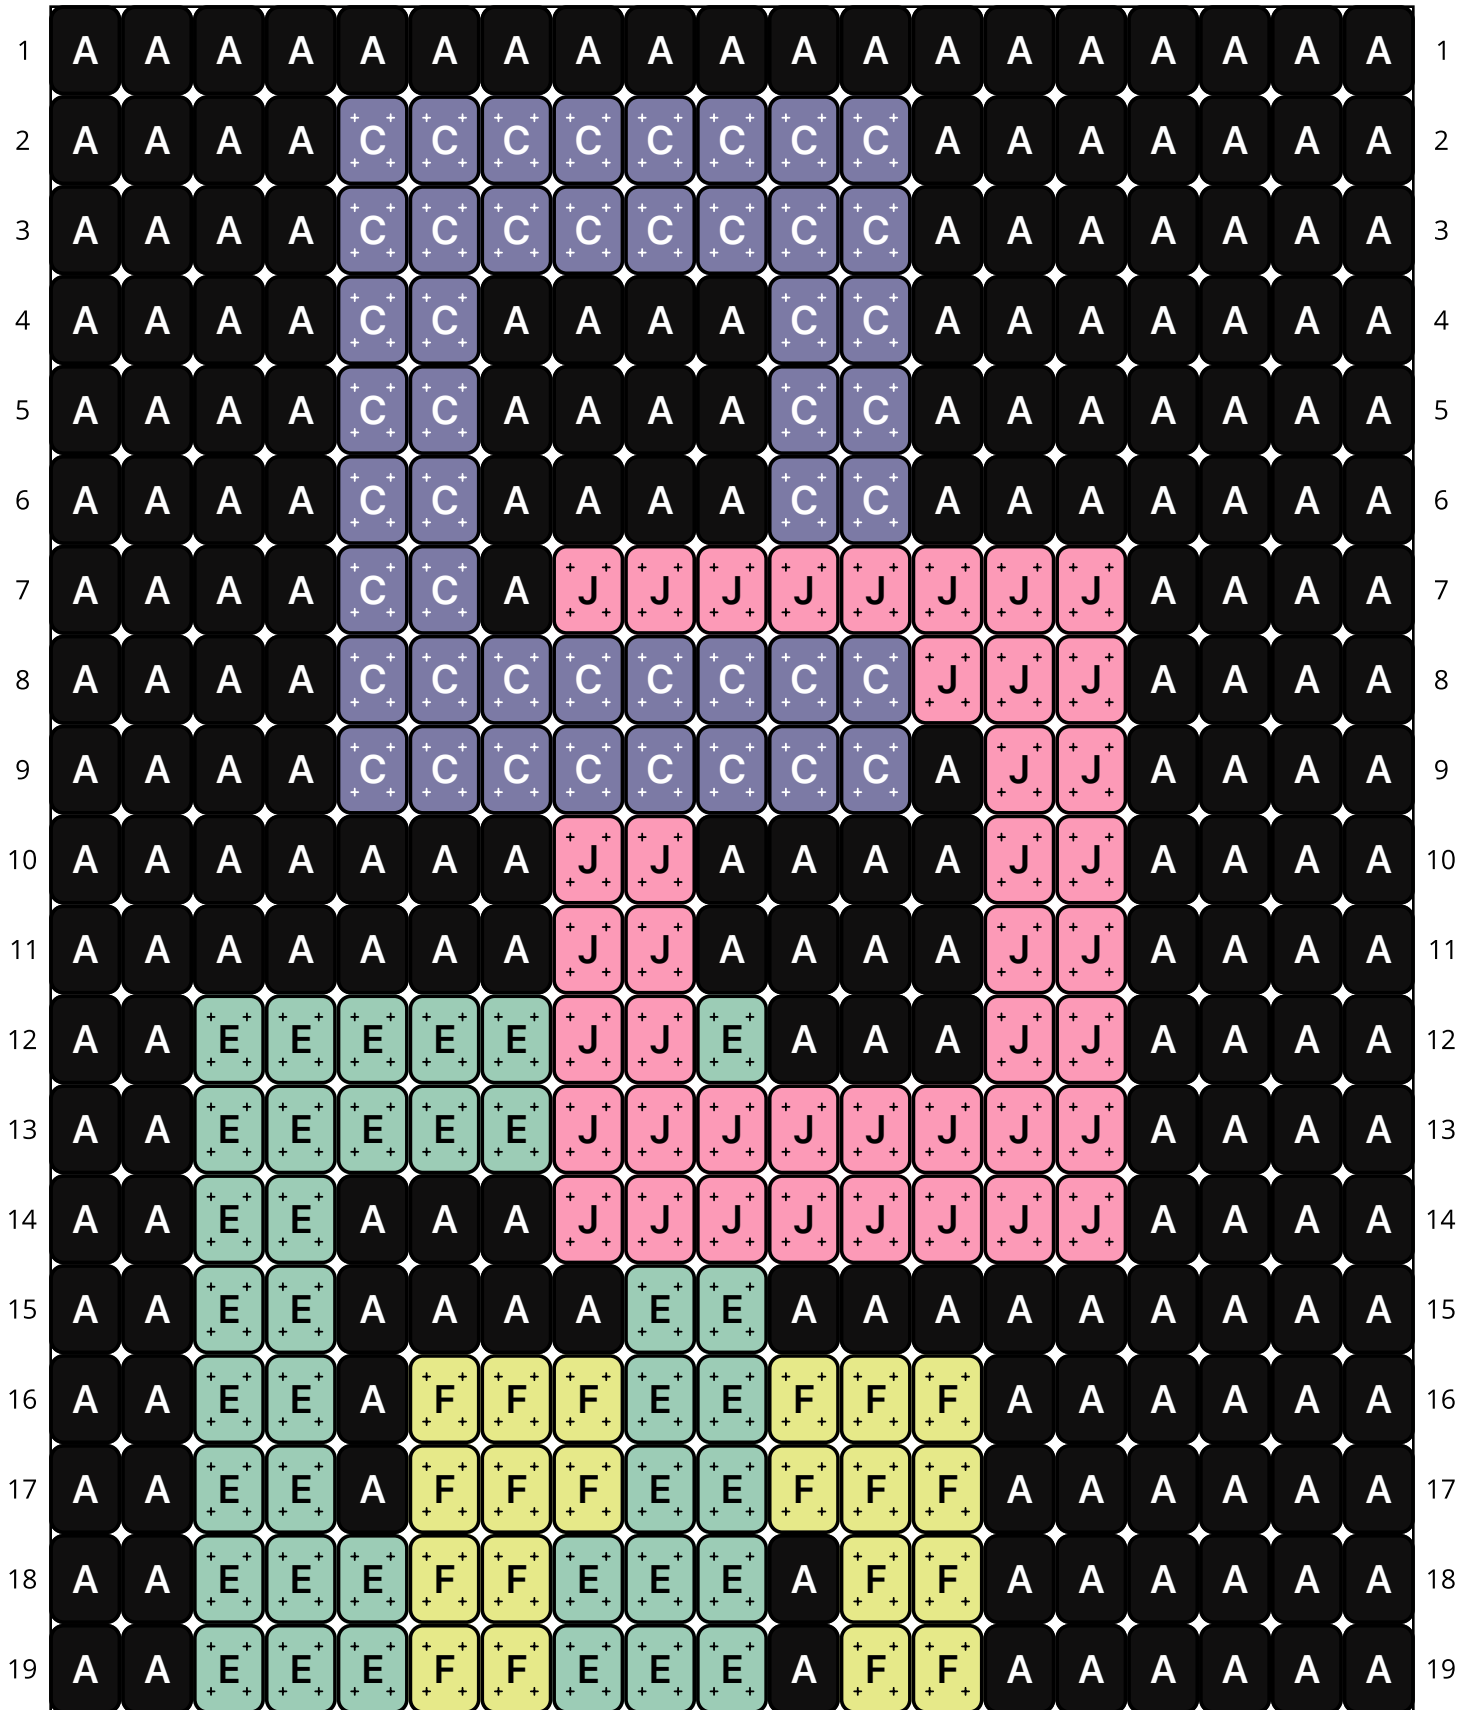

Past Olympics

Type: Loom

Width: 19

Height: 50

Finished size: 1.0 x 3.3"

Total beads: 950

© The Pixel Zone

thepixelzone.com

Loom Bead Pattern | Personal Use ONLY | NO Selling

39	A	A	A	A	G ⁺ ₊	G ⁺ ₊	A	D ⁺ ₊	D ⁺ ₊	D ⁺ ₊	D ⁺ ₊	D ⁺ ₊	D ⁺ ₊	D ⁺ ₊	D ⁺ ₊	A	A	A	A	39
40	A	A	A	A	G ⁺ ₊	G ⁺ ₊	A	A	A	A	G ⁺ ₊	G ⁺ ₊	A	A	A	A	A	A	A	40
41	A	A	A	A	G ⁺ ₊	G ⁺ ₊	A	A	A	A	G ⁺ ₊	G ⁺ ₊	A	A	A	A	A	A	A	41
42	A	A	A	A	G ⁺ ₊	G ⁺ ₊	G ⁺ ₊	G ⁺ ₊	B ⁺ ₊	B ⁺ ₊	G ⁺ ₊	G ⁺ ₊	B ⁺ ₊	B ⁺ ₊	B ⁺ ₊	B ⁺ ₊	A	A	A	42
43	A	A	A	A	G ⁺ ₊	G ⁺ ₊	G ⁺ ₊	G ⁺ ₊	B ⁺ ₊	B ⁺ ₊	G ⁺ ₊	G ⁺ ₊	B ⁺ ₊	B ⁺ ₊	B ⁺ ₊	B ⁺ ₊	A	A	A	43
44	A	A	A	A	A	A	A	A	B ⁺ ₊	B ⁺ ₊	A	A	A	A	B ⁺ ₊	B ⁺ ₊	A	A	A	44
45	A	A	A	A	A	A	A	A	B ⁺ ₊	B ⁺ ₊	A	A	A	A	B ⁺ ₊	B ⁺ ₊	A	A	A	45
46	A	A	A	A	A	A	A	A	B ⁺ ₊	B ⁺ ₊	A	A	A	A	B ⁺ ₊	B ⁺ ₊	A	A	A	46
47	A	A	A	A	A	A	A	A	B ⁺ ₊	B ⁺ ₊	A	A	A	A	B ⁺ ₊	B ⁺ ₊	A	A	A	47
48	A	A	A	A	A	A	A	A	B ⁺ ₊	B ⁺ ₊	B ⁺ ₊	B ⁺ ₊	B ⁺ ₊	B ⁺ ₊	B ⁺ ₊	B ⁺ ₊	A	A	A	48
49	A	A	A	A	A	A	A	A	B ⁺ ₊	B ⁺ ₊	B ⁺ ₊	B ⁺ ₊	B ⁺ ₊	B ⁺ ₊	B ⁺ ₊	B ⁺ ₊	A	A	A	49
50	A	A	A	A	A	A	A	A	A	A	A	A	A	A	A	A	A	A	A	50

Word Chart

Starting bead: Top Left

Row 1 (R) (19)A

Row 2 (R) (4)A, (8)C, (7)A

Row 3 (R) (4)A, (8)C, (7)A

Row 4 (R) (4)A, (2)C, (4)A, (2)C, (7)A

Row 5 (R) (4)A, (2)C, (4)A, (2)C, (7)A

Row 6 (R) (4)A, (2)C, (4)A, (2)C, (7)A