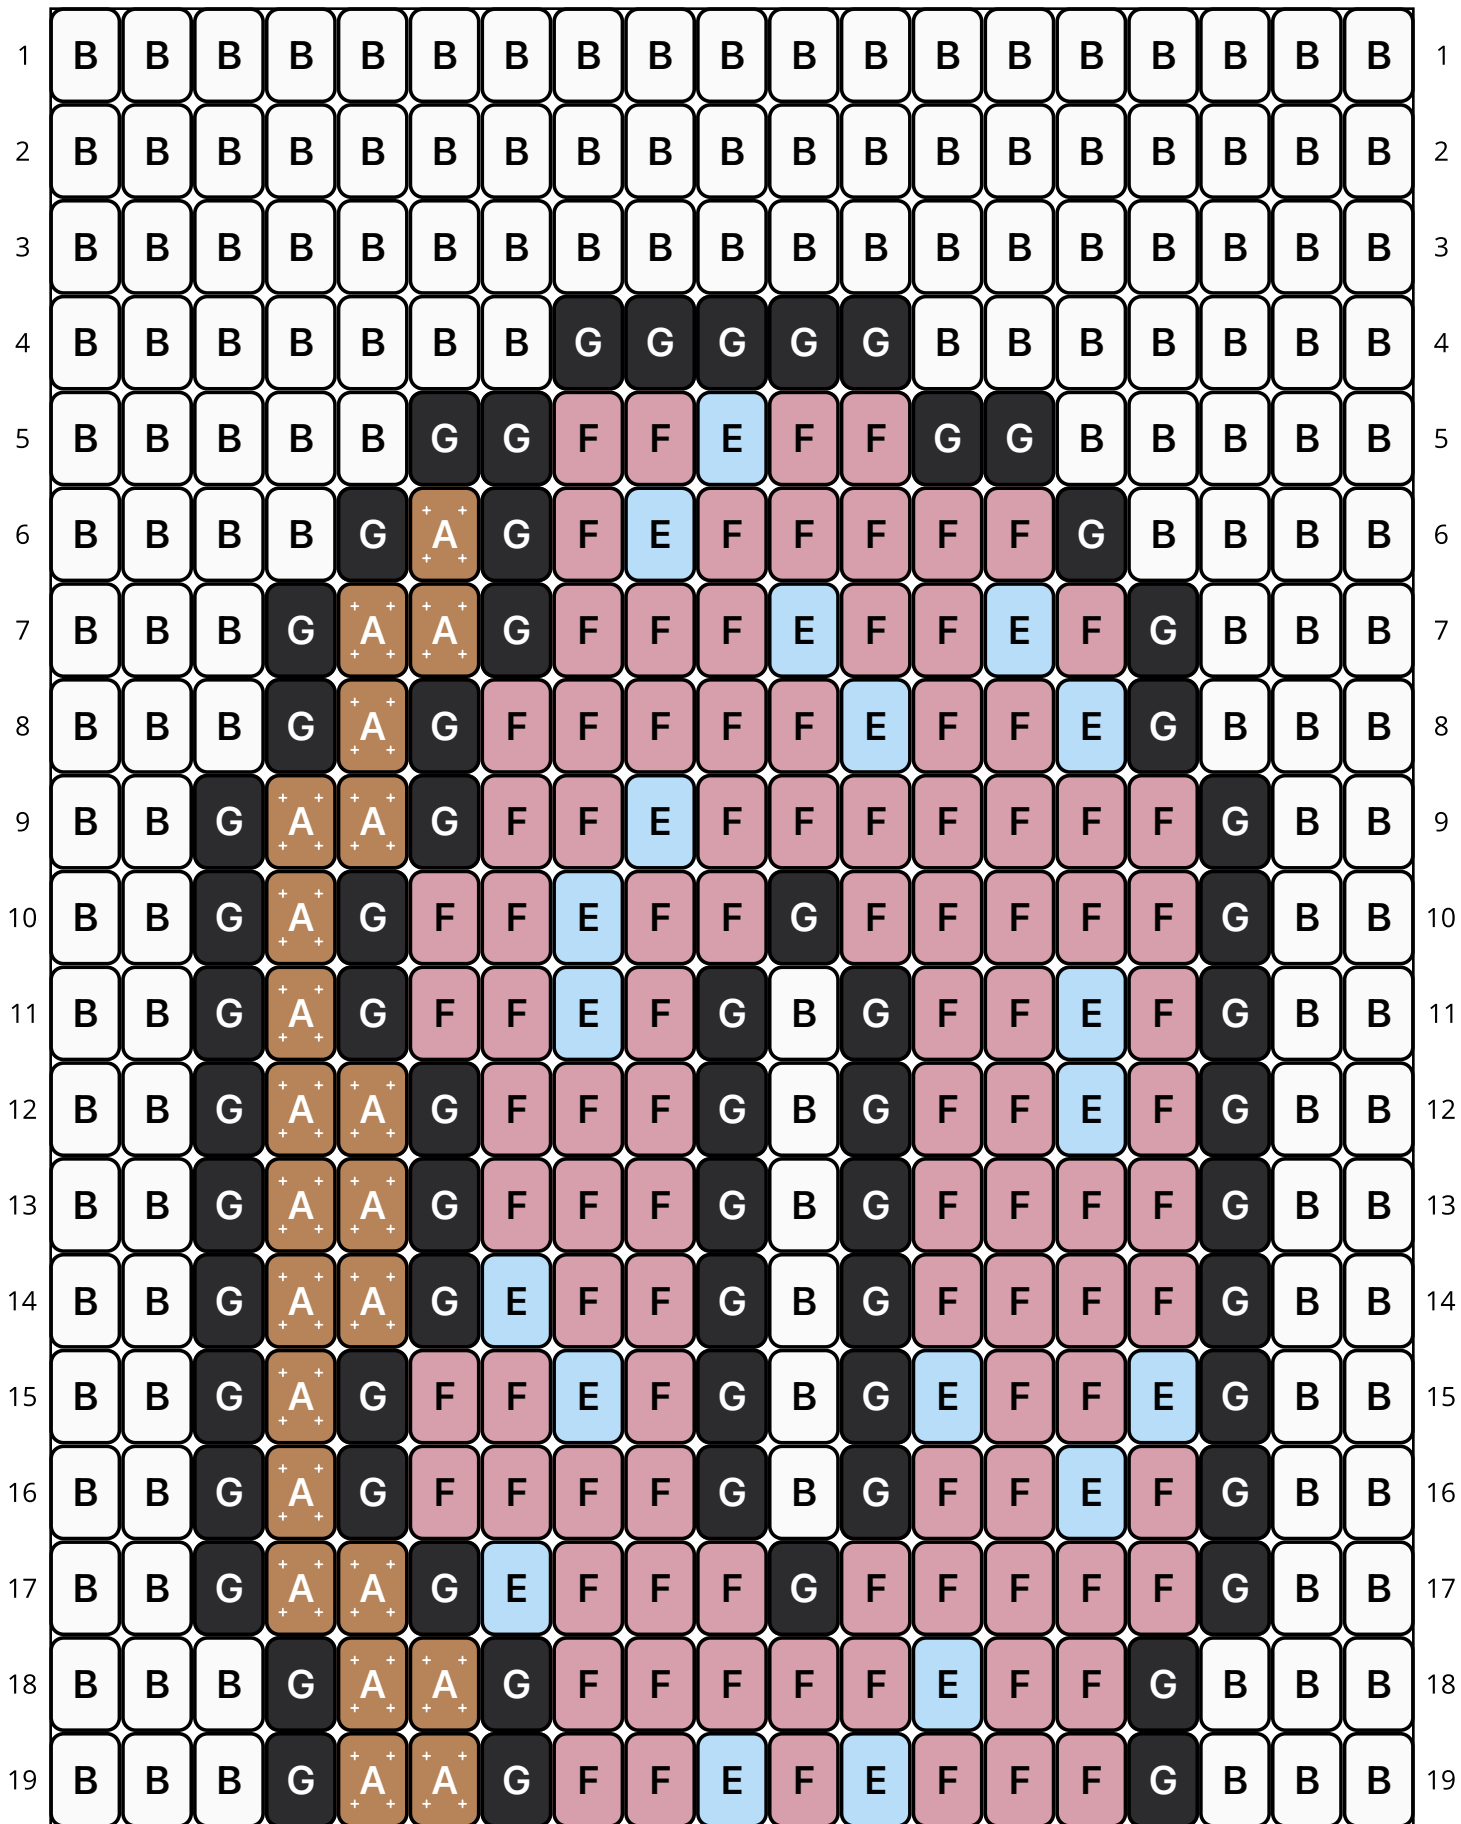

Pick Me Up

Type: Loom

Width: 19

Height: 69

Finished size: 1.0 x 4.6"

Total beads: 1,311

© 2025 Just Bead It

Loom Bead Pattern | Personal Use ONLY

Word Chart

Starting bead: Top Right

Row 1 (L) (19)B

Row 2 (L) (19)B

Row 3 (L) (19)B

Row 4 (L) (7)B, (5)G, (7)B

Row 5 (L) (5)B, (2)G, (2)F, (1)E, (2)F, (2)G, (5)B

Row 6 (L) (4)B, (1)G, (5)F, (1)E, (1)F, (1)G, (1)A, (1)G, (4)B