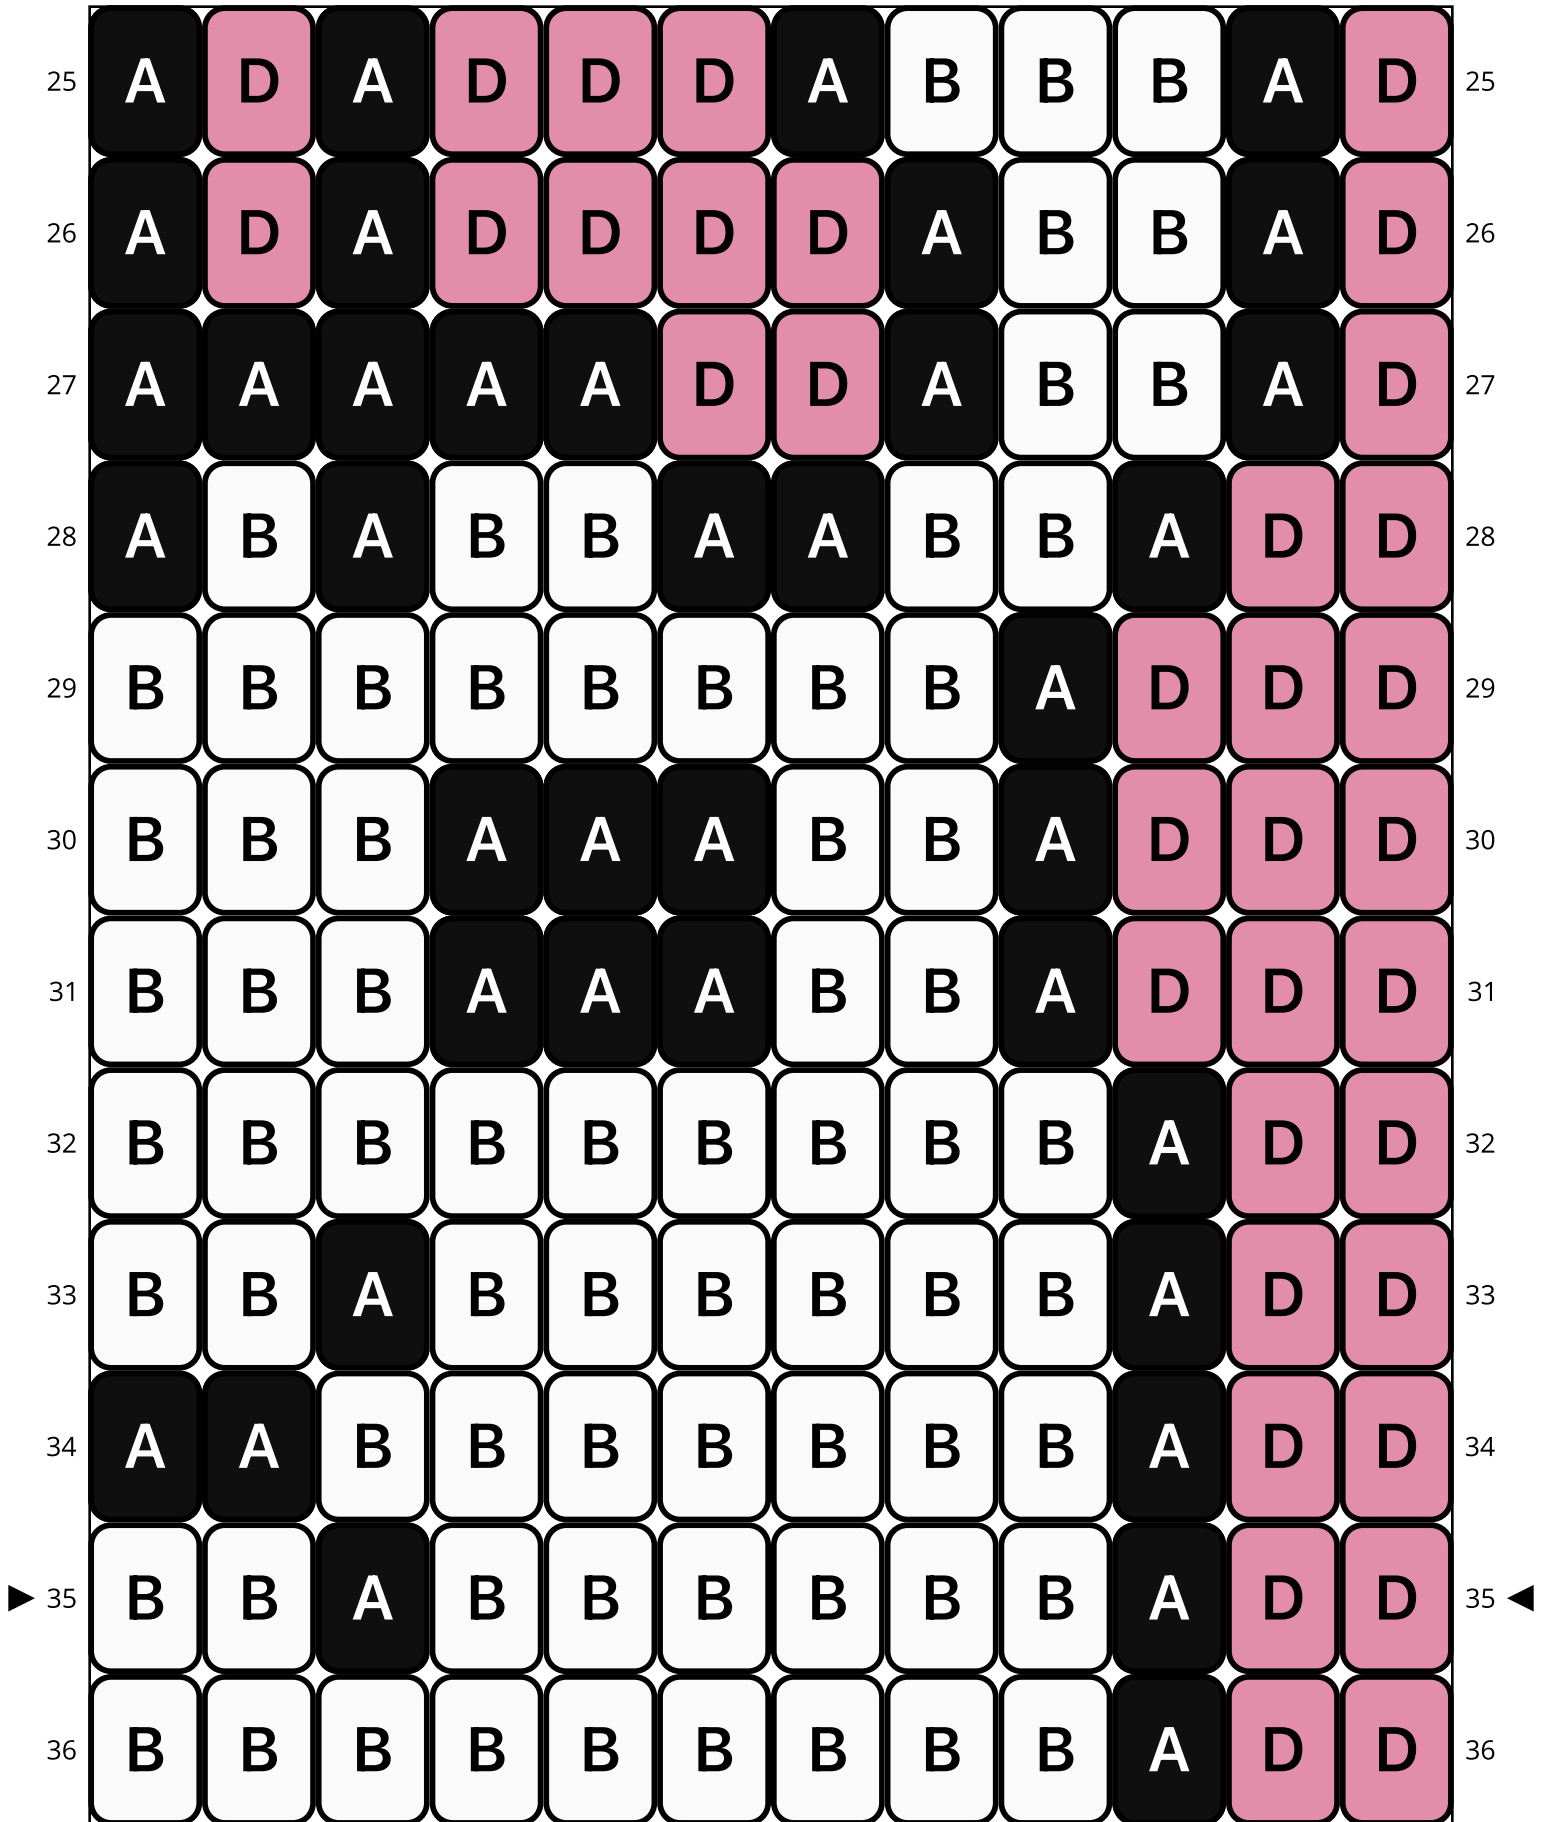

37	B	B	B	A	A	A	B	B	A	D	D	D	37
38	B	B	B	A	A	A	B	B	A	D	D	D	38
39	B	B	B	B	B	B	B	B	A	D	D	D	39
40	A	B	A	B	B	A	A	B	B	A	D	D	40
41	A	A	A	A	A	D	D	A	B	B	A	D	41
42	A	D	A	D	D	D	D	A	B	B	A	D	42
43	A	D	A	D	D	D	A	B	B	B	A	D	43
44	D	D	D	D	A	A	B	B	B	B	A	D	44
45	D	D	D	A	B	B	B	B	B	A	D	D	45
46	D	D	A	B	B	B	B	B	A	D	D	D	46
47	D	D	A	B	B	B	B	A	D	D	D	D	47
48	D	D	A	B	B	B	B	A	D	D	D	D	48