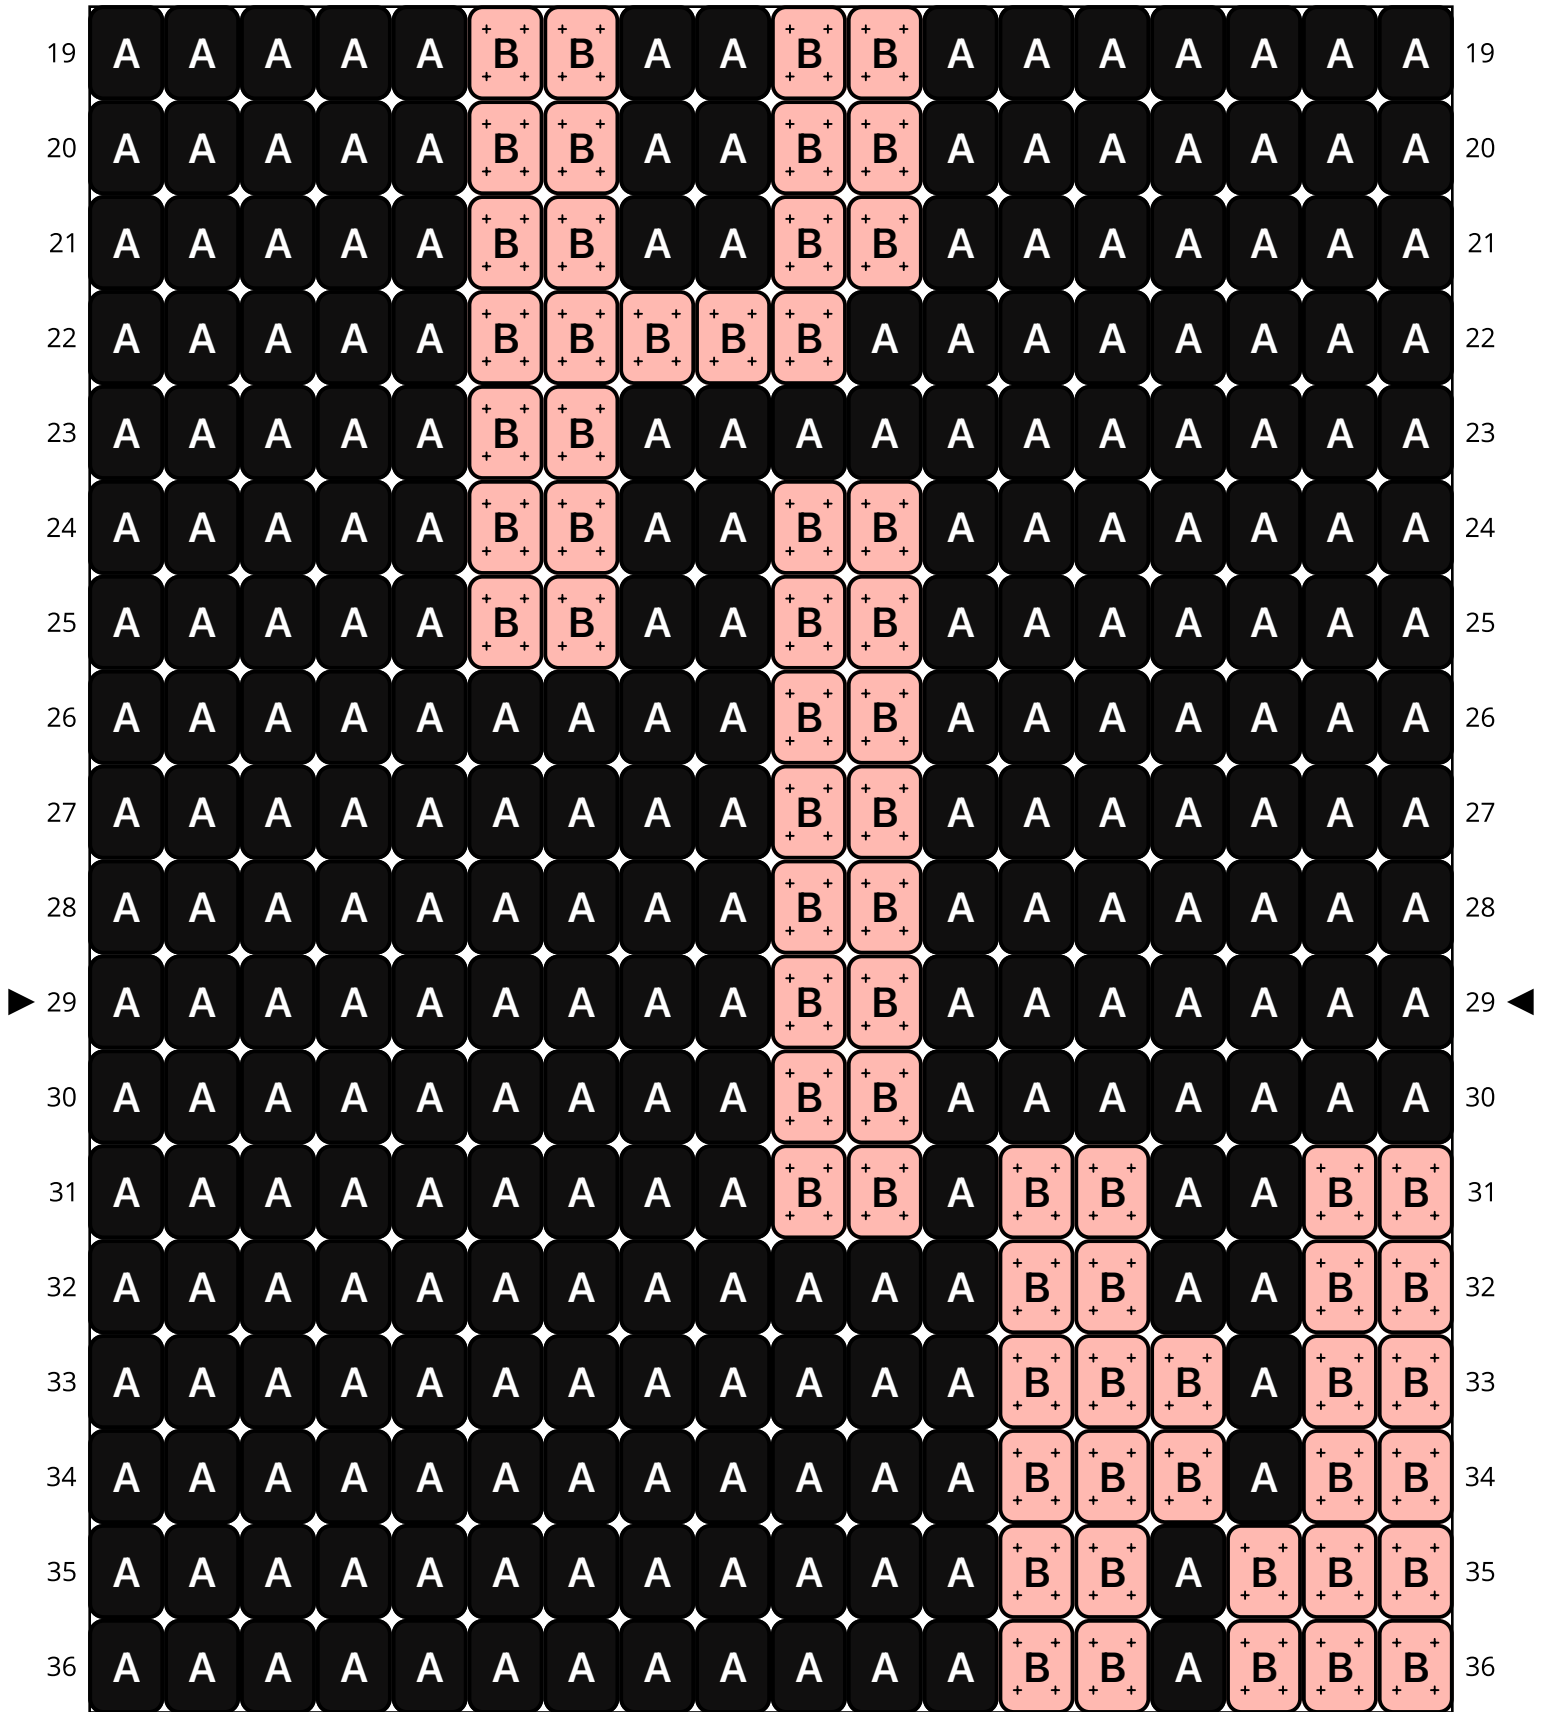

Pinky

Type: Loom

Width: 18

Height: 56

Finished size: 0.9 x 3.7"

Total beads: 1,008

© The Pixel Zone

thepixelzone.com

Loom Bead Pattern | Personal Use ONLY | NO Selling

Word Chart

Starting bead: Top Left

Row 1 (R) (18)A
Row 2 (R) (6)A, (6)B, (6)A
Row 3 (R) (3)A, (12)B, (3)A
Row 4 (R) (2)A, (14)B, (2)A
Row 5 (R) (1)A, (3)B, (4)D, (5)B, (4)D, (1)A
Row 6 (R) (1)A, (3)B, (5)D, (3)B, (5)D, (1)A
Row 7 (R) (1)A, (3)B, (5)D, (3)B, (5)D, (1)A
Row 8 (R) (1)A, (3)B, (5)D, (3)B, (5)D, (1)A
Row 9 (R) (4)B, (1)D, (3)C, (1)D, (3)B, (2)D, (3)C, (1)B
Row 10 (R) (4)B, (1)D, (3)C, (1)D, (3)B, (2)D, (3)C, (1)B
Row 11 (R) (5)B, (3)C, (5)B, (1)D, (3)C, (1)B
Row 12 (R) (18)B
Row 13 (R) (9)B, (1)A, (8)B
Row 14 (R) (8)B, (3)A, (7)B
Row 15 (R) (4)B, (2)A, (2)B, (3)A, (2)B, (2)A, (3)B
Row 16 (R) (3)B, (4)A, (1)B, (3)A, (1)B, (4)A, (2)B
Row 17 (R) (2)B, (15)A, (1)B
Row 18 (R) (5)A, (5)B, (8)A
Row 19 (R) (5)A, (2)B, (2)A, (2)B, (7)A
Row 20 (R) (5)A, (2)B, (2)A, (2)B, (7)A
Row 21 (R) (5)A, (2)B, (2)A, (2)B, (7)A
Row 22 (R) (5)A, (5)B, (8)A
Row 23 (R) (5)A, (2)B, (11)A
Row 24 (R) (5)A, (2)B, (2)A, (2)B, (7)A
Row 25 (R) (5)A, (2)B, (2)A, (2)B, (7)A
Row 26 (R) (9)A, (2)B, (7)A
Row 27 (R) (9)A, (2)B, (7)A
Row 28 (R) (9)A, (2)B, (7)A
Row 29 (R) (9)A, (2)B, (7)A
Row 30 (R) (9)A, (2)B, (7)A
Row 31 (R) (9)A, (2)B, (1)A, (2)B, (2)A, (2)B
Row 32 (R) (12)A, (2)B, (2)A, (2)B
Row 33 (R) (12)A, (3)B, (1)A, (2)B
Row 34 (R) (12)A, (3)B, (1)A, (2)B

Miyuki Delica 11/0 (DB)

DB10
Black
Count: 652

DB37
Copper Lined Crystal
Count: 291

DB183
Silver Lined Royal Blue
Count: 18

DB200
White
Count: 47