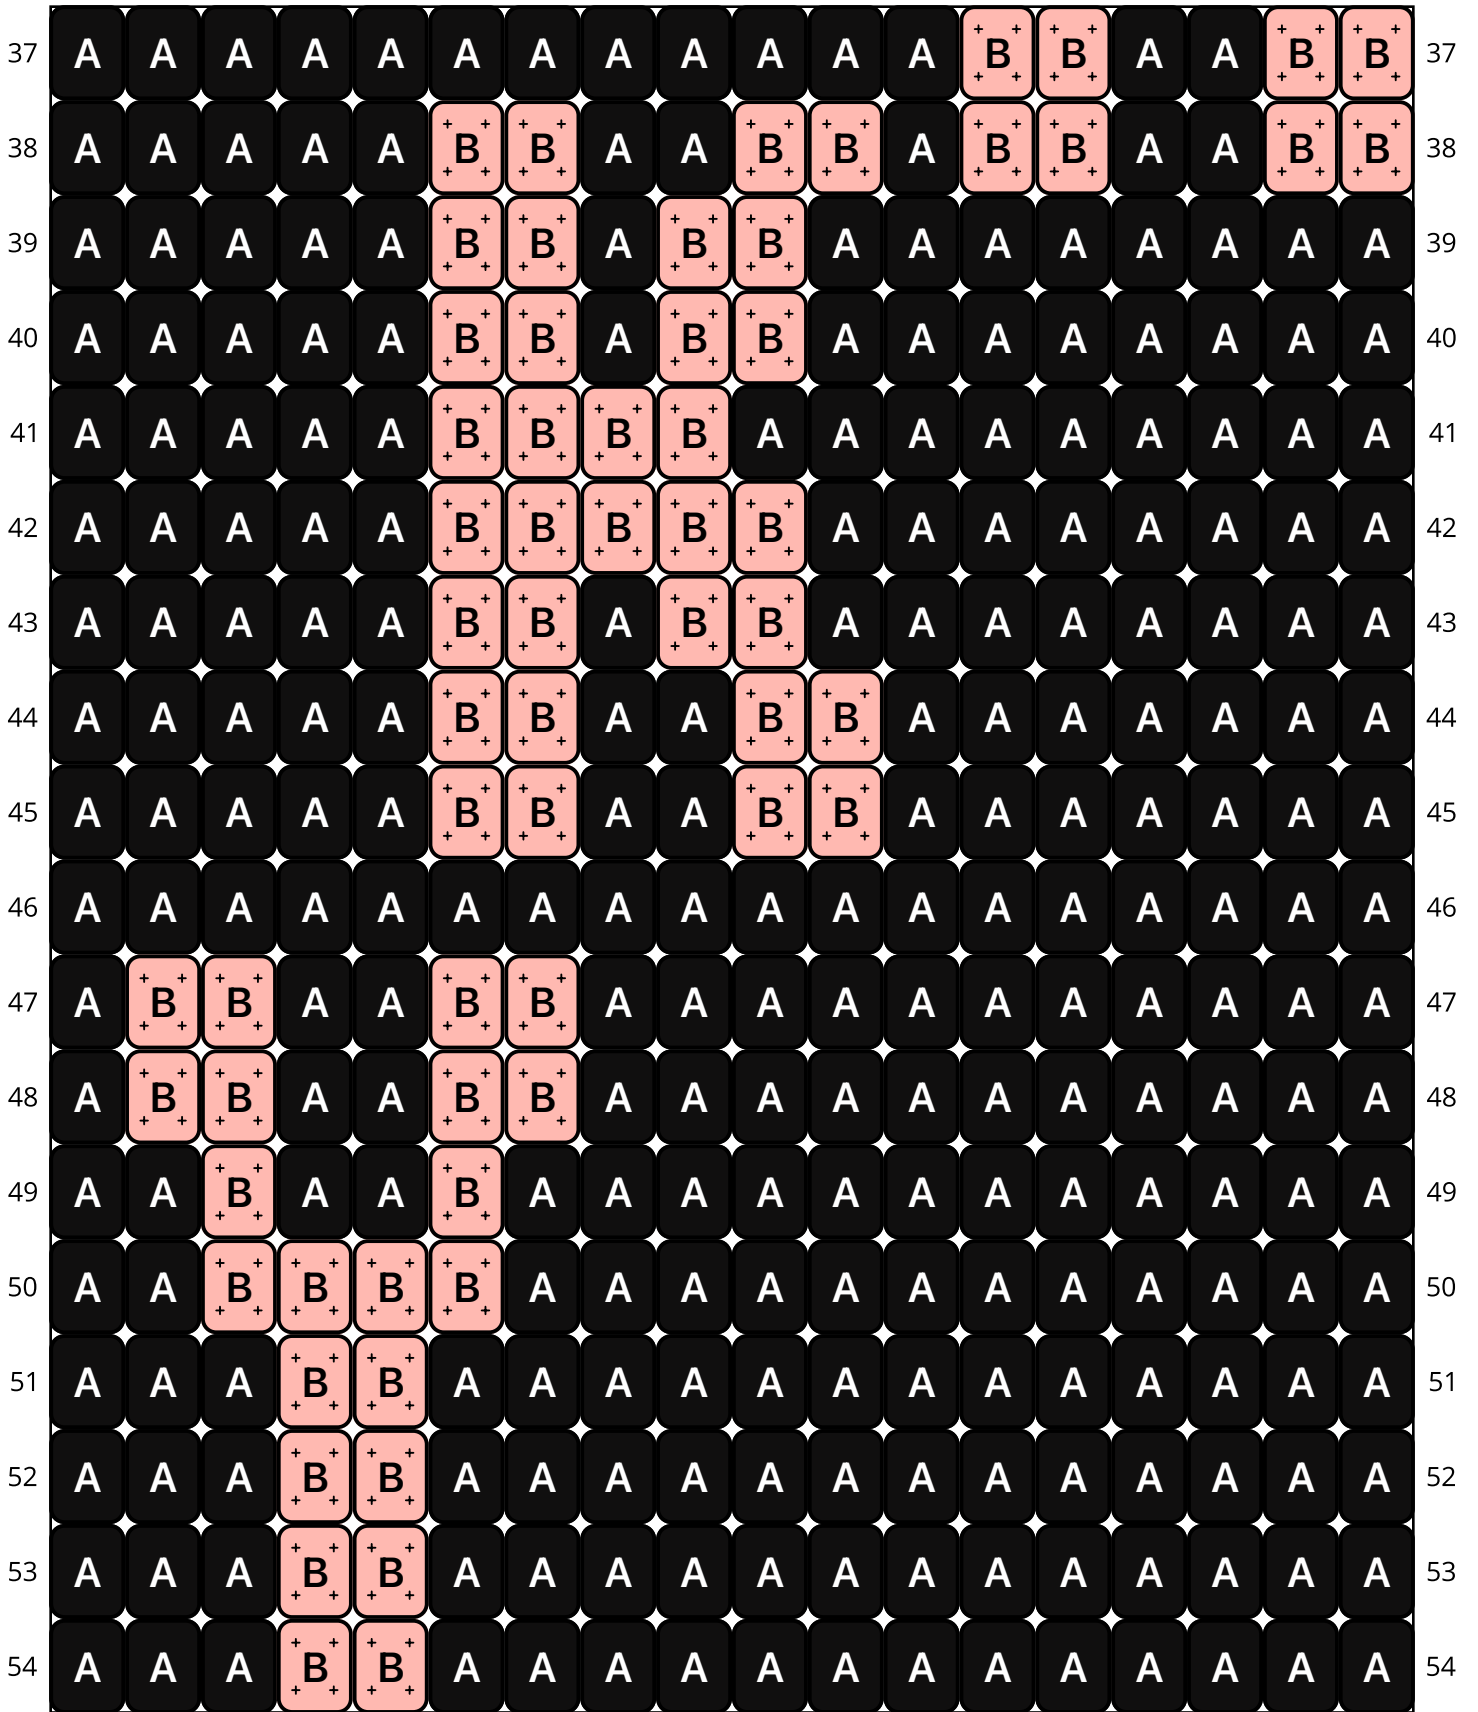

Pinky

Type: Loom

Width: 18

Height: 56

Finished size: 0.9 x 3.7"

Total beads: 1,008

© The Pixel Zone

thepixelzone.com

Loom Bead Pattern | Personal Use ONLY | NO Selling

Word Chart

Starting bead: Top Left

Row 1 (R) (18)A
Row 2 (R) (6)A, (6)B, (6)A
Row 3 (R) (3)A, (12)B, (3)A
Row 4 (R) (2)A, (14)B, (2)A
Row 5 (R) (1)A, (3)B, (4)D, (5)B, (4)D, (1)A
Row 6 (R) (1)A, (3)B, (5)D, (3)B, (5)D, (1)A
Row 7 (R) (1)A, (3)B, (5)D, (3)B, (5)D, (1)A
Row 8 (R) (1)A, (3)B, (5)D, (3)B, (5)D, (1)A
Row 9 (R) (4)B, (1)D, (3)C, (1)D, (3)B, (2)D, (3)C, (1)B
Row 10 (R) (4)B, (1)D, (3)C, (1)D, (3)B, (2)D, (3)C, (1)B
Row 11 (R) (5)B, (3)C, (5)B, (1)D, (3)C, (1)B
Row 12 (R) (18)B
Row 13 (R) (9)B, (1)A, (8)B
Row 14 (R) (8)B, (3)A, (7)B
Row 15 (R) (4)B, (2)A, (2)B, (3)A, (2)B, (2)A, (3)B
Row 16 (R) (3)B, (4)A, (1)B, (3)A, (1)B, (4)A, (2)B
Row 17 (R) (2)B, (15)A, (1)B
Row 18 (R) (5)A, (5)B, (8)A
Row 19 (R) (5)A, (2)B, (2)A, (2)B, (7)A
Row 20 (R) (5)A, (2)B, (2)A, (2)B, (7)A
Row 21 (R) (5)A, (2)B, (2)A, (2)B, (7)A
Row 22 (R) (5)A, (5)B, (8)A
Row 23 (R) (5)A, (2)B, (11)A
Row 24 (R) (5)A, (2)B, (2)A, (2)B, (7)A
Row 25 (R) (5)A, (2)B, (2)A, (2)B, (7)A
Row 26 (R) (9)A, (2)B, (7)A
Row 27 (R) (9)A, (2)B, (7)A
Row 28 (R) (9)A, (2)B, (7)A
Row 29 (R) (9)A, (2)B, (7)A
Row 30 (R) (9)A, (2)B, (7)A
Row 31 (R) (9)A, (2)B, (1)A, (2)B, (2)A, (2)B
Row 32 (R) (12)A, (2)B, (2)A, (2)B
Row 33 (R) (12)A, (3)B, (1)A, (2)B
Row 34 (R) (12)A, (3)B, (1)A, (2)B