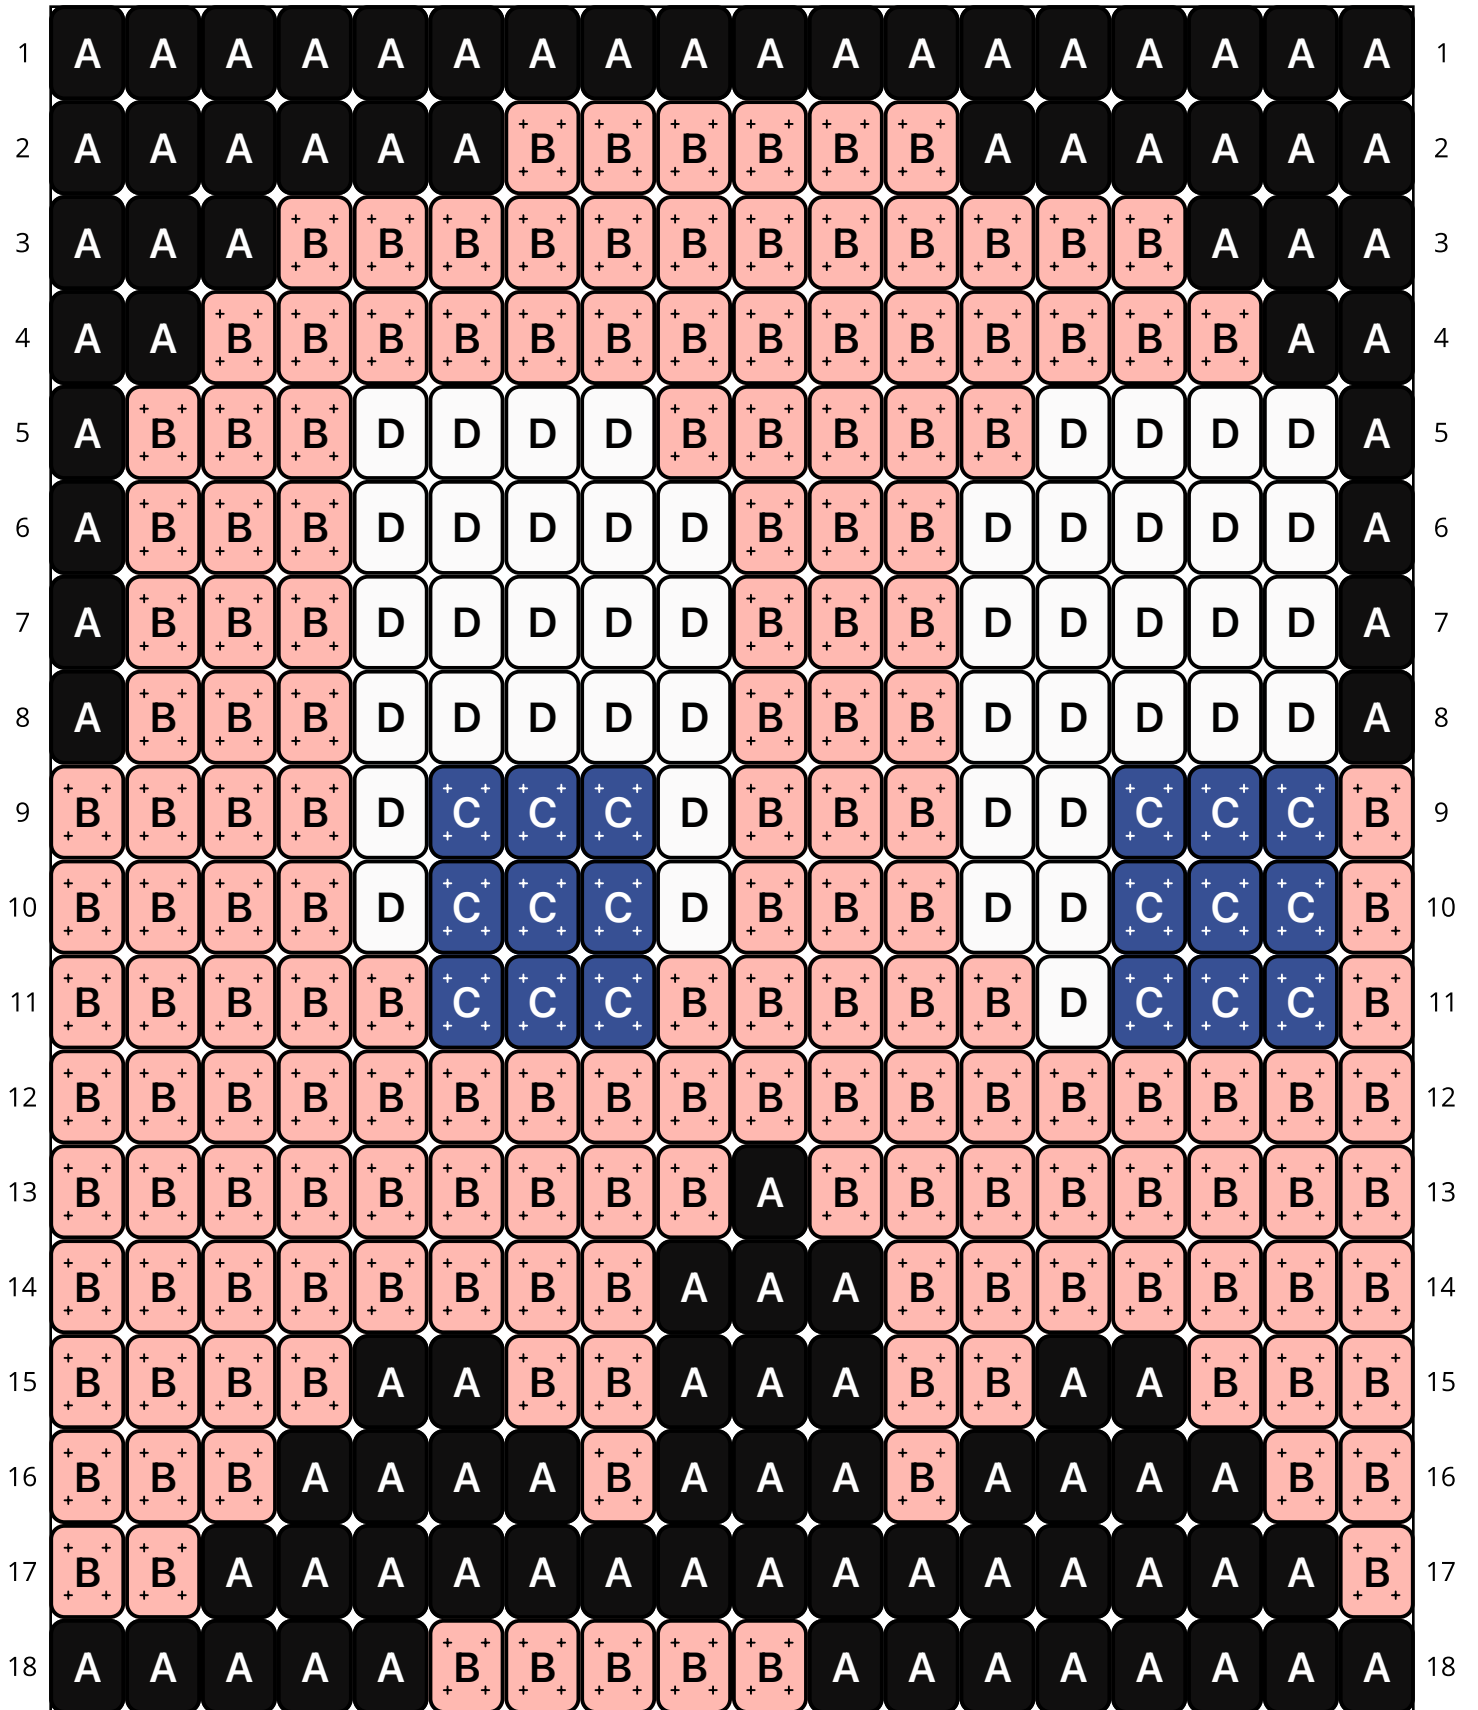

Pinky

Type: Loom

Width: 18

Height: 56

Finished size: 0.9 x 3.7"

Total beads: 1,008

© The Pixel Zone

thepixelzone.com

Loom Bead Pattern | Personal Use ONLY | NO Selling

Word Chart

Starting bead: Top Left

Row 1 (R) (18)A
Row 2 (R) (6)A, (6)B, (6)A
Row 3 (R) (3)A, (12)B, (3)A
Row 4 (R) (2)A, (14)B, (2)A
Row 5 (R) (1)A, (3)B, (4)D, (5)B, (4)D, (1)A
Row 6 (R) (1)A, (3)B, (5)D, (3)B, (5)D, (1)A
Row 7 (R) (1)A, (3)B, (5)D, (3)B, (5)D, (1)A
Row 8 (R) (1)A, (3)B, (5)D, (3)B, (5)D, (1)A
Row 9 (R) (4)B, (1)D, (3)C, (1)D, (3)B, (2)D, (3)C, (1)B
Row 10 (R) (4)B, (1)D, (3)C, (1)D, (3)B, (2)D, (3)C, (1)B
Row 11 (R) (5)B, (3)C, (5)B, (1)D, (3)C, (1)B
Row 12 (R) (18)B
Row 13 (R) (9)B, (1)A, (8)B
Row 14 (R) (8)B, (3)A, (7)B
Row 15 (R) (4)B, (2)A, (2)B, (3)A, (2)B, (2)A, (3)B
Row 16 (R) (3)B, (4)A, (1)B, (3)A, (1)B, (4)A, (2)B
Row 17 (R) (2)B, (15)A, (1)B
Row 18 (R) (5)A, (5)B, (8)A
Row 19 (R) (5)A, (2)B, (2)A, (2)B, (7)A
Row 20 (R) (5)A, (2)B, (2)A, (2)B, (7)A
Row 21 (R) (5)A, (2)B, (2)A, (2)B, (7)A
Row 22 (R) (5)A, (5)B, (8)A
Row 23 (R) (5)A, (2)B, (11)A
Row 24 (R) (5)A, (2)B, (2)A, (2)B, (7)A
Row 25 (R) (5)A, (2)B, (2)A, (2)B, (7)A
Row 26 (R) (9)A, (2)B, (7)A
Row 27 (R) (9)A, (2)B, (7)A
Row 28 (R) (9)A, (2)B, (7)A
Row 29 (R) (9)A, (2)B, (7)A
Row 30 (R) (9)A, (2)B, (7)A
Row 31 (R) (9)A, (2)B, (1)A, (2)B, (2)A, (2)B
Row 32 (R) (12)A, (2)B, (2)A, (2)B
Row 33 (R) (12)A, (3)B, (1)A, (2)B
Row 34 (R) (12)A, (3)B, (1)A, (2)B