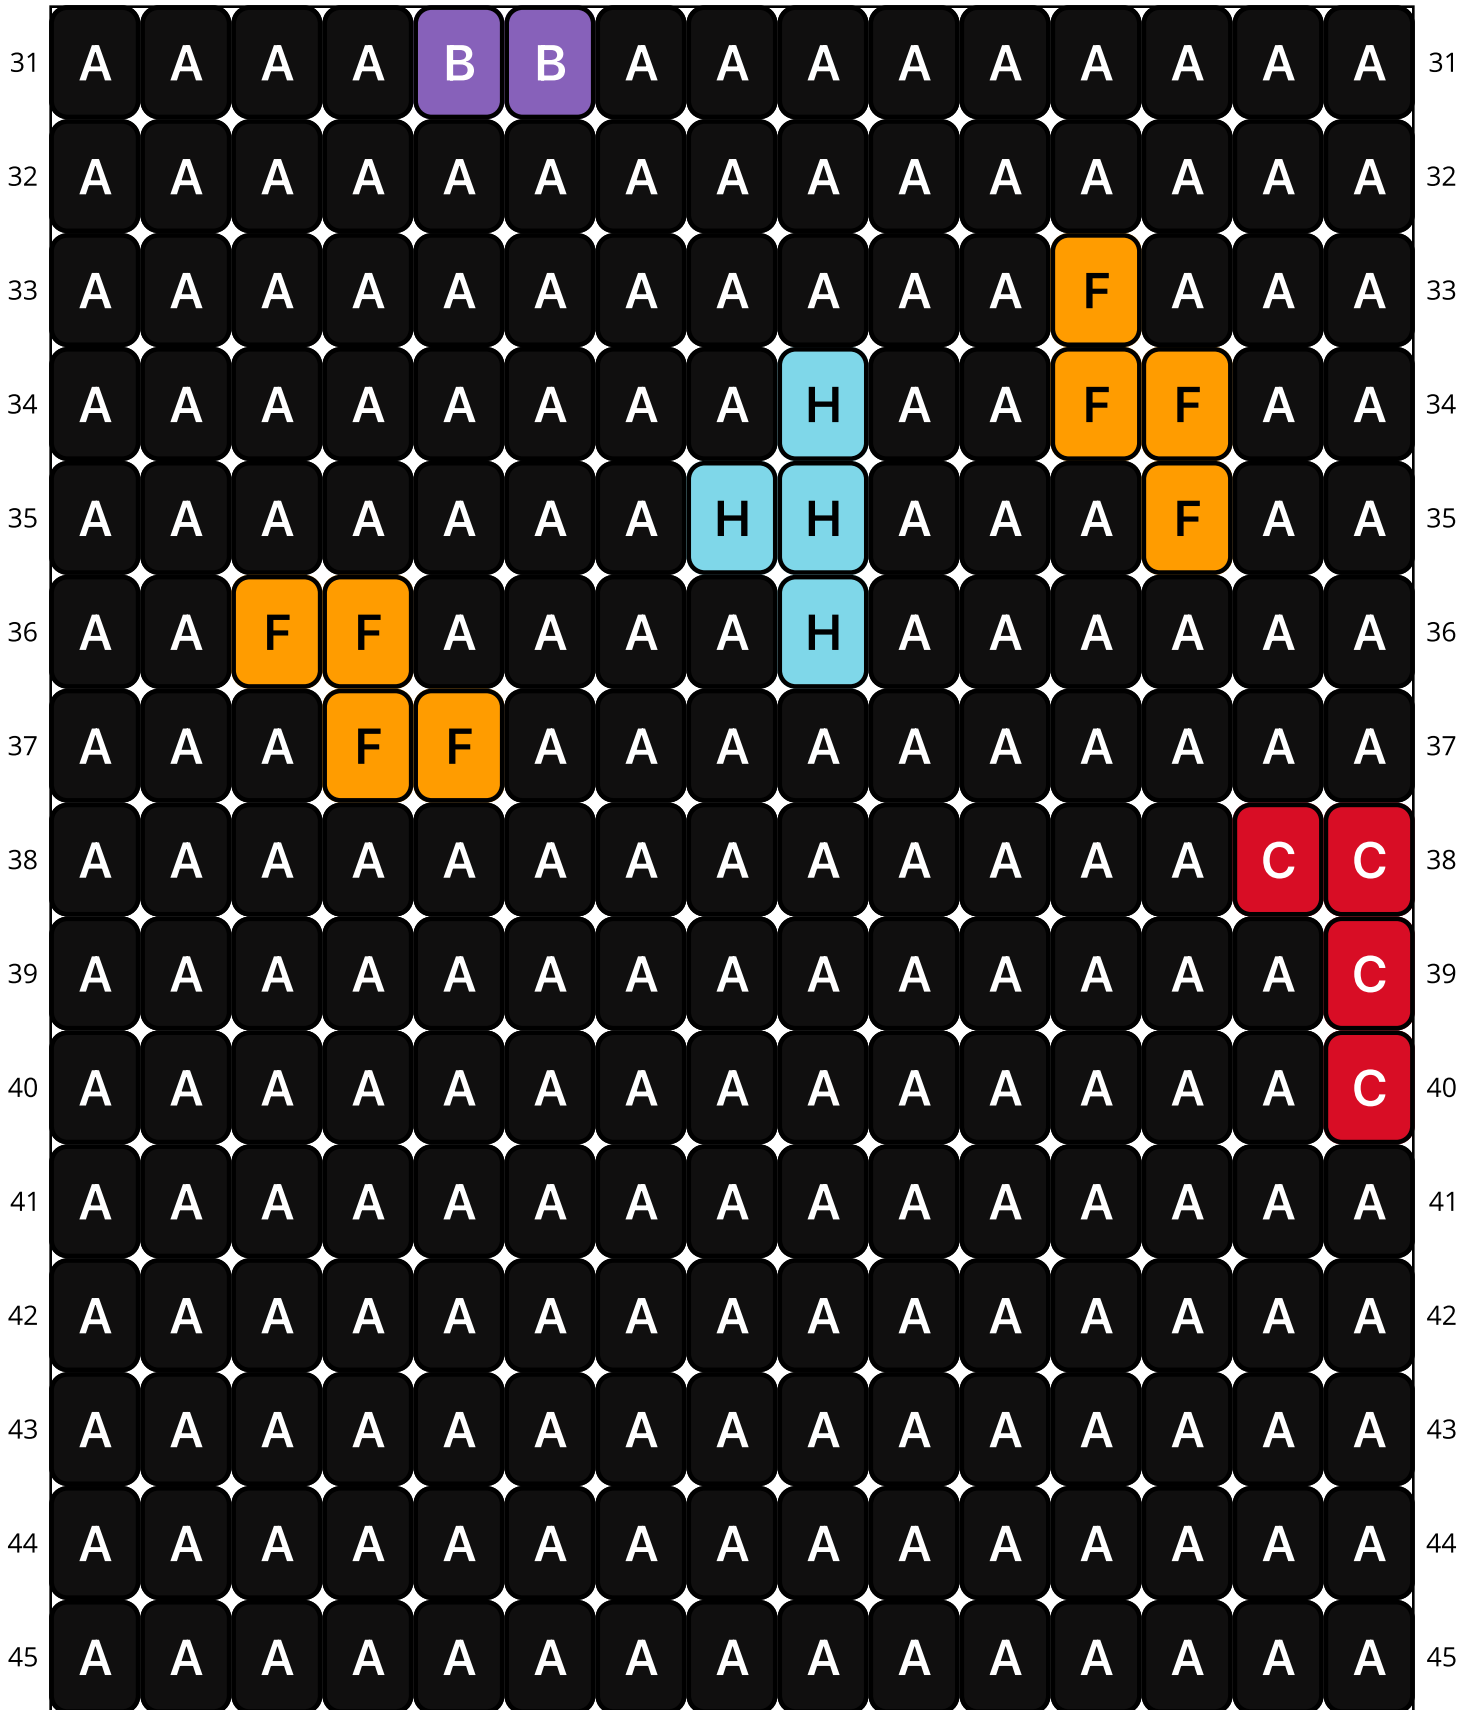

46	A	A	A	A	A	A	A	A	A	A	A	A	A	A	46	
47	A	A	A	A	A	A	A	A	A	A	A	A	A	A	47	
48	A	A	A	A	A	A	A	A	A	A	A	A	A	A	48	
49	A	A	A	A	A	A	A	A	A	A	A	A	A	A	49	
50	A	A	A	A	A	A	A	A	A	F	A	A	A	A	50	
51	A	A	G	A	A	A	A	A	A	F	F	A	A	A	51	
52	A	A	G	A	A	A	D	C	C	C	F	C	C	C	52	
53	E	E	G	F	B	B	A	D	B	B	C	E	E	F	C	53
54	E	E	G	F	F	B	B	D	A	B	B	E	E	F	F	54
55	A	H	H	H	F	D	D	G	G	G	G	H	H	H	F	55
56	C	F	H	C	C	C	D	B	B	C	C	C	H	B	D	56
57	C	F	F	E	E	C	D	A	B	B	H	C	B	B	D	57
58	C	C	F	E	E	G	G	G	G	H	H	H	B	D	D	58