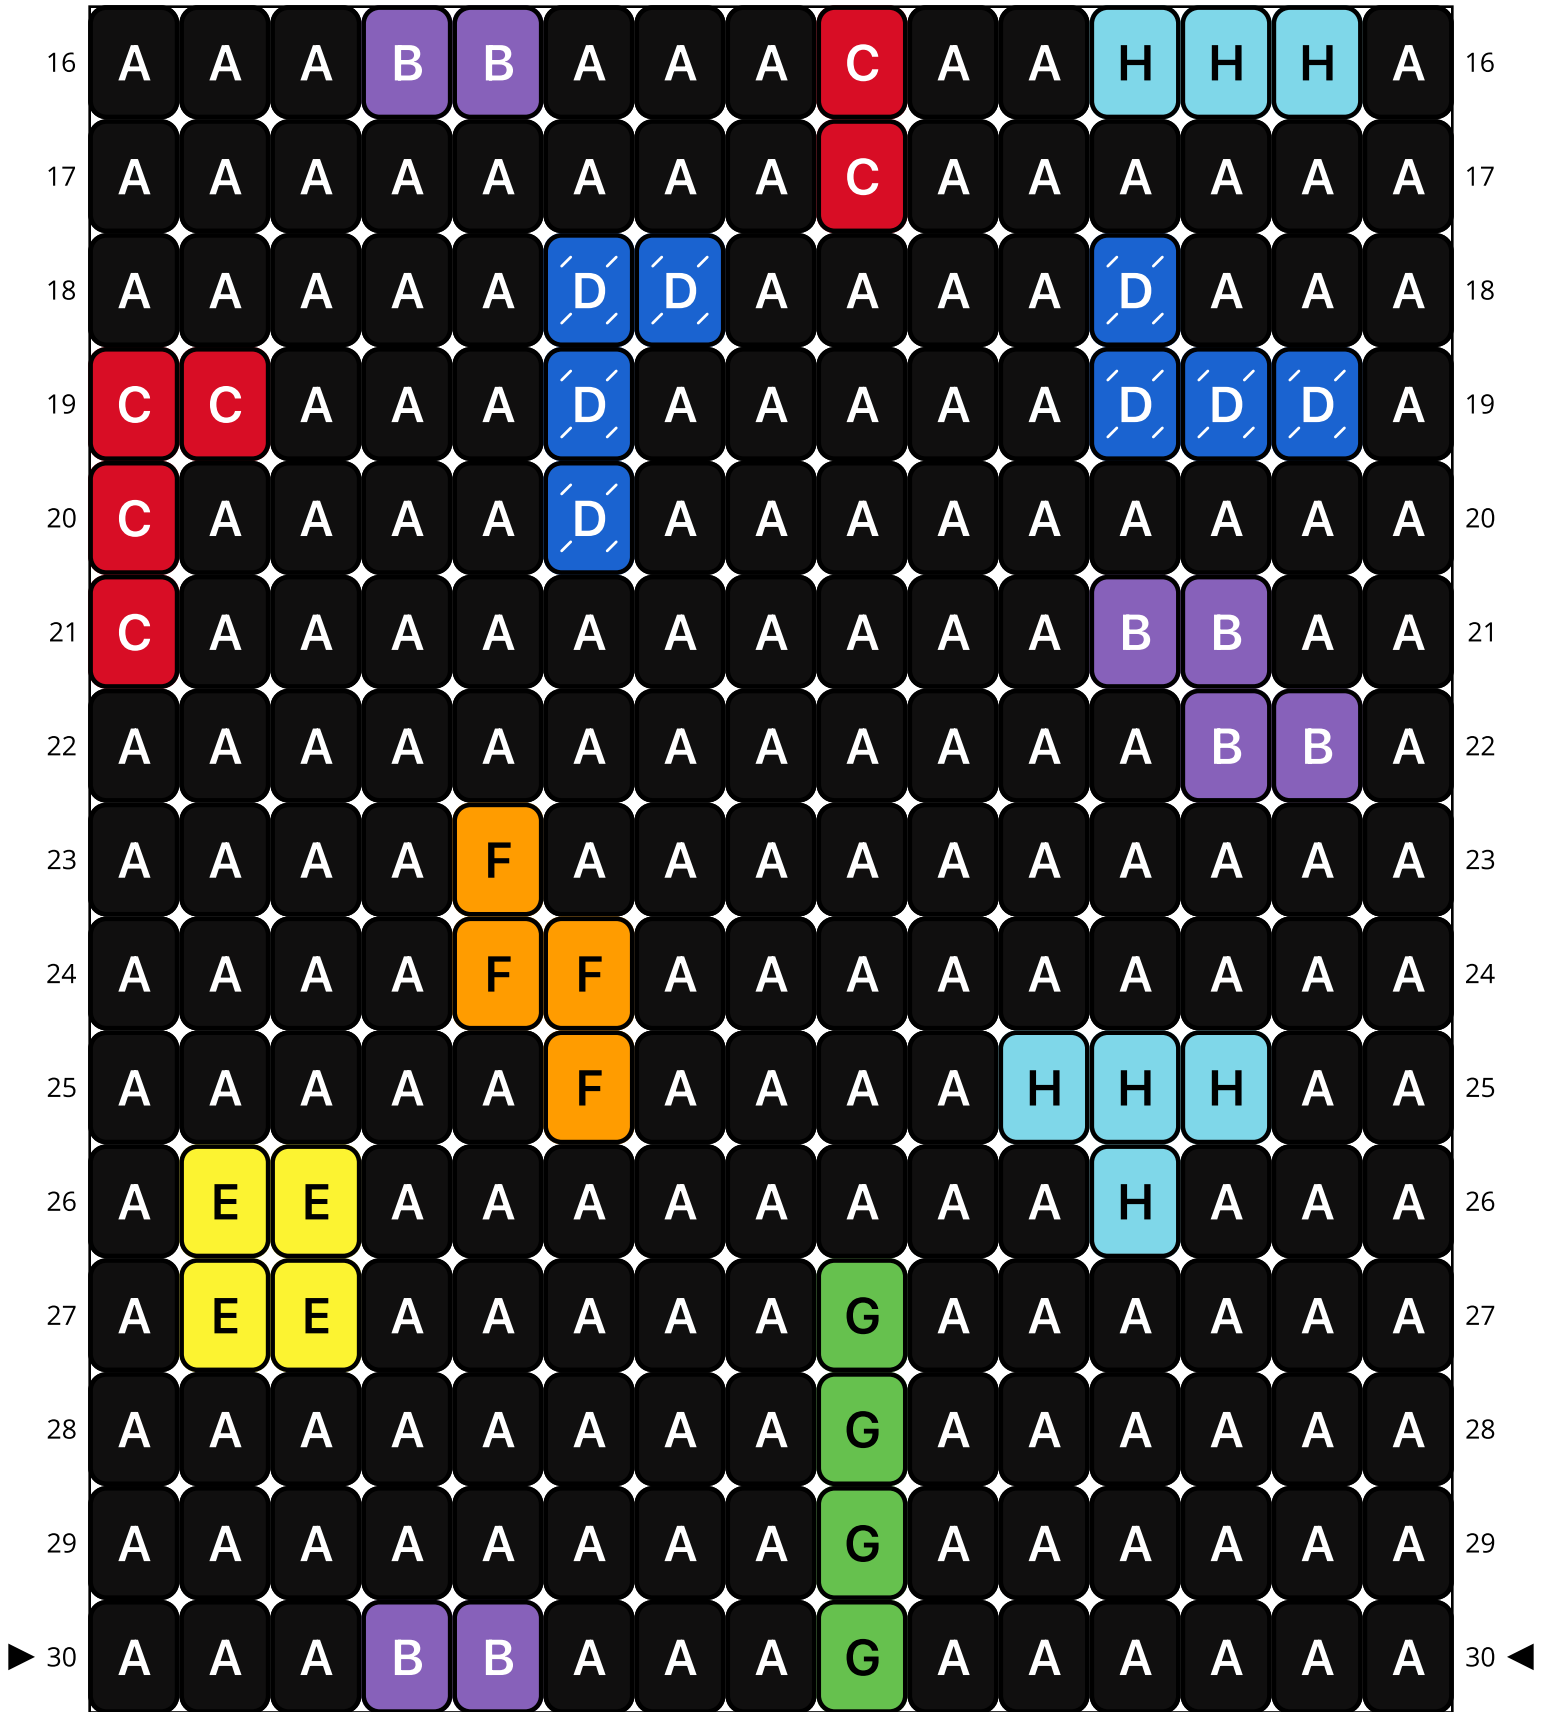

Playing Tetris

Type: Loom

Width: 15

Height: 58

Finished size: 0.8 x 3.8"

Total beads: 870

© The Pixel Zone

thepixelzone.com

Loom Bead Pattern | Personal Use ONLY | NO Selling

46	A	A	A	A	A	A	A	A	A	A	A	A	A	A	46	
47	A	A	A	A	A	A	A	A	A	A	A	A	A	A	47	
48	A	A	A	A	A	A	A	A	A	A	A	A	A	A	48	
49	A	A	A	A	A	A	A	A	A	A	A	A	A	A	49	
50	A	A	A	A	A	A	A	A	A	F	A	A	A	A	50	
51	A	A	G	A	A	A	A	A	A	F	F	A	A	A	51	
52	A	A	G	A	A	A	D	C	C	C	F	C	C	C	52	
53	E	E	G	F	B	B	A	D	B	B	C	E	E	F	C	53
54	E	E	G	F	F	B	B	D	A	B	B	E	E	F	F	54
55	A	H	H	H	F	D	D	G	G	G	G	H	H	H	F	55
56	C	F	H	C	C	C	D	B	B	C	C	C	H	B	D	56
57	C	F	F	E	E	C	D	A	B	B	H	C	B	B	D	57
58	C	C	F	E	E	G	G	G	G	H	H	H	B	D	D	58

Word Chart

Starting bead: Top Left

Row 1 (R) (1)A, (1)B, (10)A, (1)H, (2)A

Row 2 (R) (2)B, (3)A, (2)E, (4)A, (3)H, (1)A

Row 3 (R) (1)B, (4)A, (2)E, (8)A

Row 4 (R) (13)A, (1)C, (1)A

Row 5 (R) (11)A, (3)C, (1)A

Row 6 (R) (15)A

Row 7 (R) (1)A, (4)G, (7)A, (2)F, (1)A

Row 8 (R) (8)A, (1)C, (2)A, (2)F, (2)A

Row 9 (R) (3)A, (1)H, (2)A, (3)C, (6)A

Row 10 (R) (2)A, (3)H, (7)A, (2)E, (1)A

Row 11 (R) (12)A, (2)E, (1)A

Row 12 (R) (1)A, (2)E, (12)A