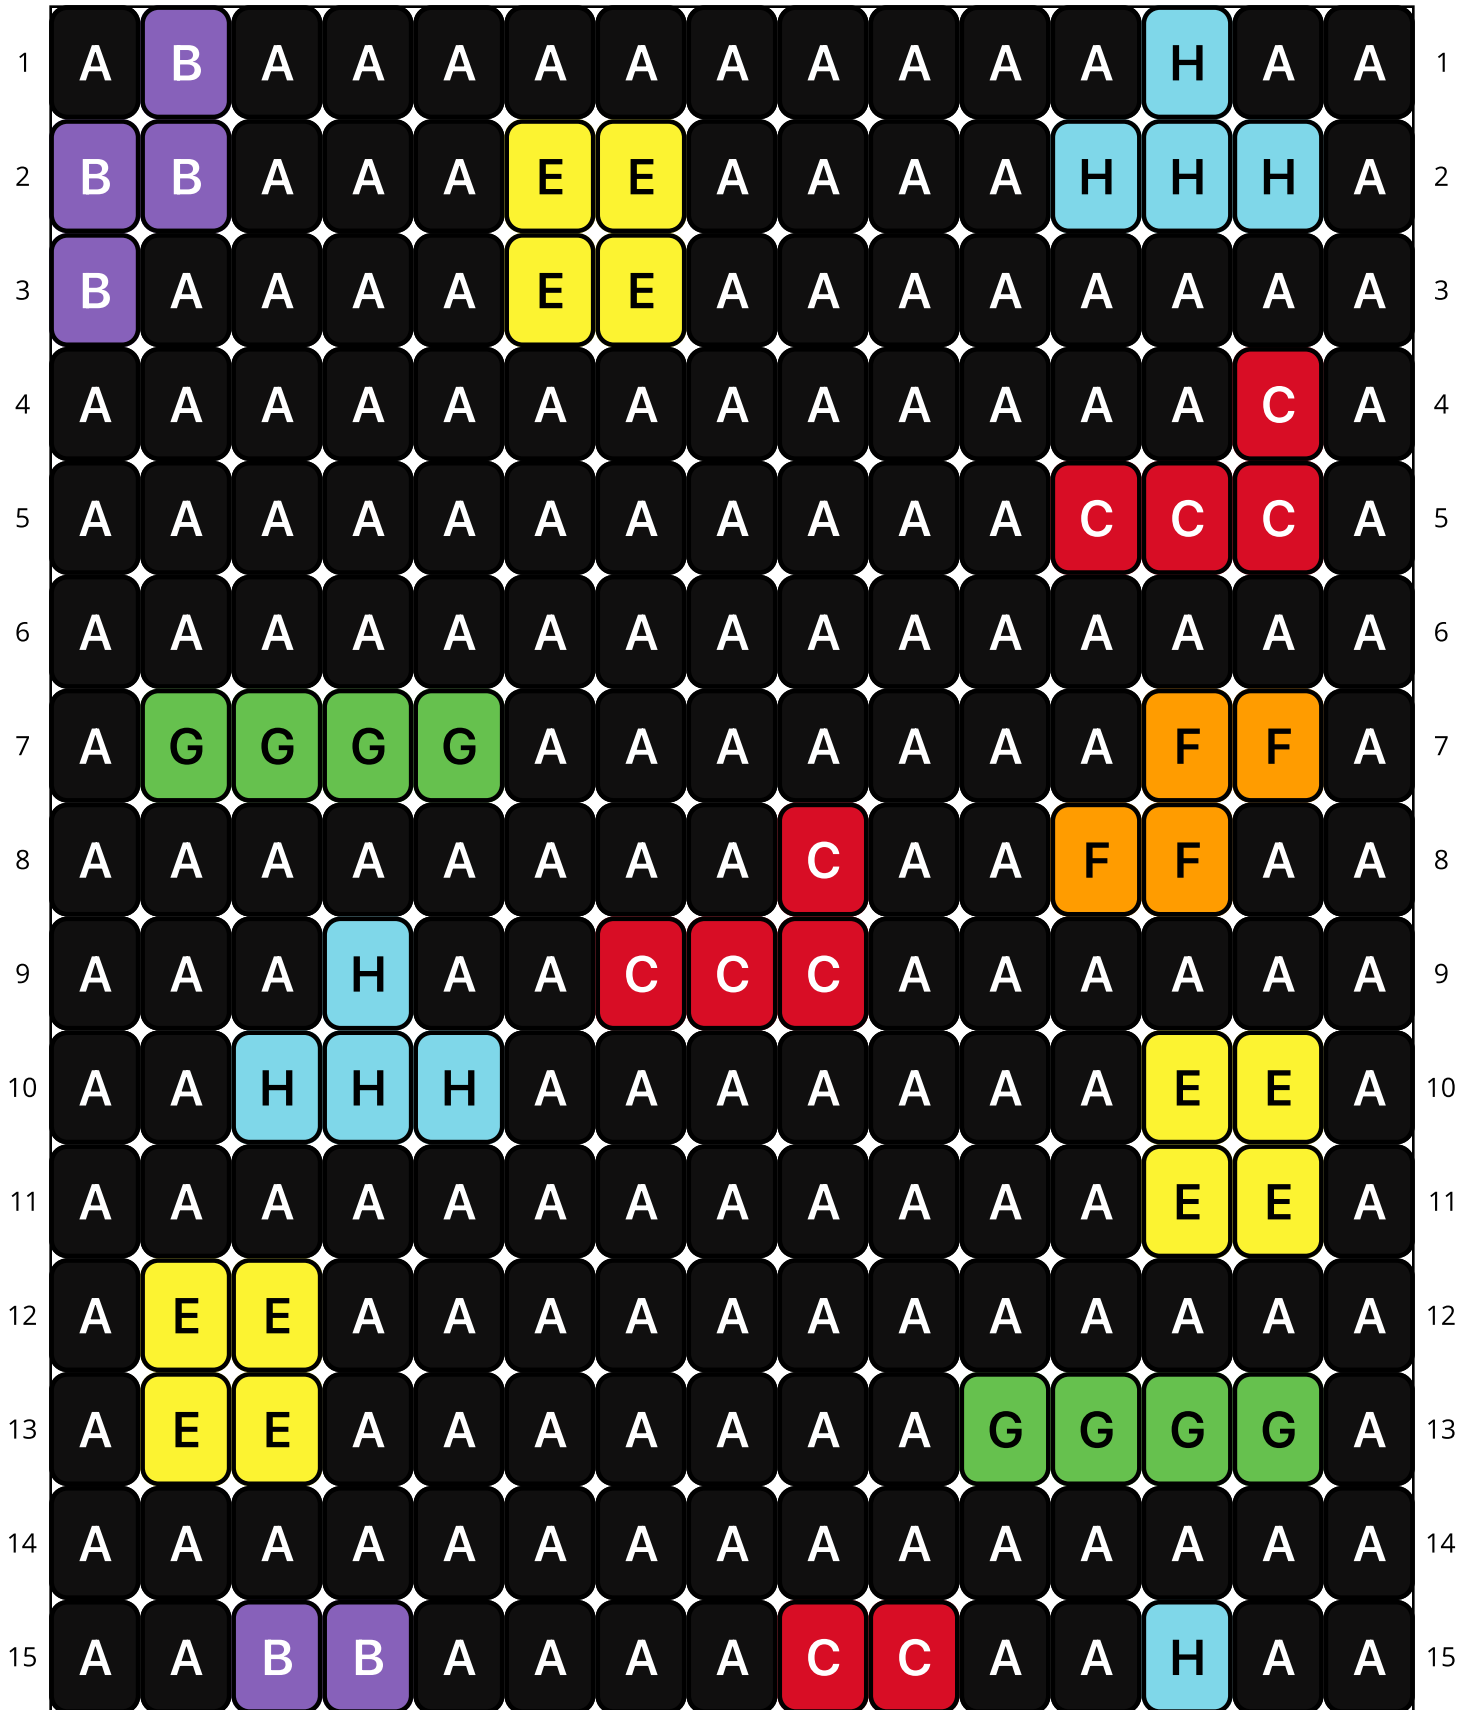

Playing Tetris

Type: Loom

Width: 15

Height: 58

Finished size: 0.8 x 3.8"

Total beads: 870

© The Pixel Zone

thepixelzone.com

Loom Bead Pattern | Personal Use ONLY | NO Selling

46	A	A	A	A	A	A	A	A	A	A	A	A	A	A	46	
47	A	A	A	A	A	A	A	A	A	A	A	A	A	A	47	
48	A	A	A	A	A	A	A	A	A	A	A	A	A	A	48	
49	A	A	A	A	A	A	A	A	A	A	A	A	A	A	49	
50	A	A	A	A	A	A	A	A	A	F	A	A	A	A	50	
51	A	A	G	A	A	A	A	A	A	F	F	A	A	A	51	
52	A	A	G	A	A	A	D	C	C	C	F	C	C	C	52	
53	E	E	G	F	B	B	A	D	B	B	C	E	E	F	C	53
54	E	E	G	F	F	B	B	D	A	B	B	E	E	F	F	54
55	A	H	H	H	F	D	D	G	G	G	G	H	H	H	F	55
56	C	F	H	C	C	C	D	B	B	C	C	C	H	B	D	56
57	C	F	F	E	E	C	D	A	B	B	H	C	B	B	D	57
58	C	C	F	E	E	G	G	G	G	H	H	H	B	D	D	58

Word Chart

Starting bead: Top Left

Row 1 (R) (1)A, (1)B, (10)A, (1)H, (2)A

Row 2 (R) (2)B, (3)A, (2)E, (4)A, (3)H, (1)A

Row 3 (R) (1)B, (4)A, (2)E, (8)A

Row 4 (R) (13)A, (1)C, (1)A

Row 5 (R) (11)A, (3)C, (1)A

Miyuki Delica 11/0 (DB)

DB10
Black
Count: 663

DB661
Opaque Bright Purple
Count: 32

DB727
Opaque Vermillion Red
Count: 40

DB748
Matte Transparent Cobalt
Count: 19

DB751
Matte Opaque Yellow
Count: 28

DB752
Matte Opaque Orange
Count: 32