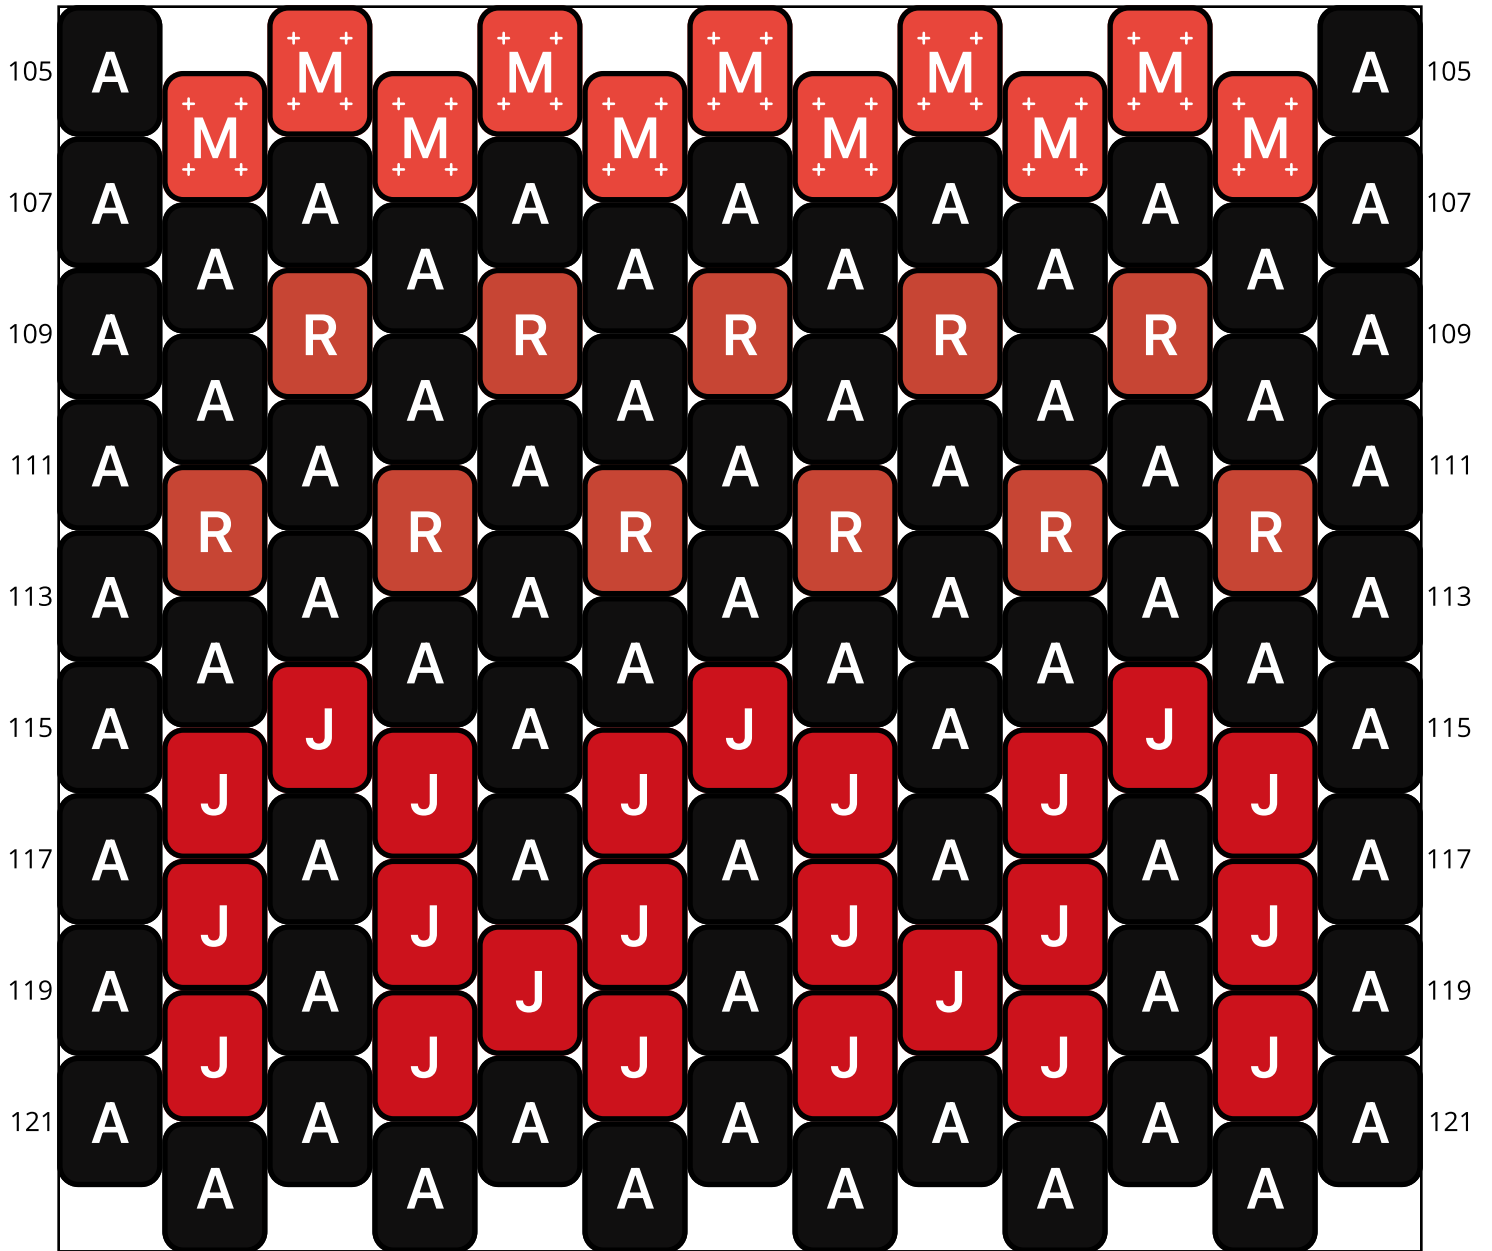

Pretty Little Things Peyote

Type: Peyote

Width: 13

Height: 61

Finished size: 0.7 x 4.1"

Total beads: 793

© The Pixel Zone

thepixelzone.com

Loom Bead Pattern | Personal Use ONLY | NO Selling

Word Chart

Starting bead: Top Left

Row 1&2 (R) (13)A

Row 3 (L) (2)A, (1)B, (1)A, (1)B, (2)A

Row 4 (R) (6)B

Row 5 (L) (7)A

Row 6 (R) (6)B

Row 7 (L) (1)A, (1)B, (1)A, (1)B, (1)A, (1)B, (1)A

Row 8 (R) (6)B

Row 9 (L) (7)A

Row 10 (R) (6)A

Row 11 (L) (1)A, (5)C, (1)A

Row 12 (R) (6)C

Row 13 (L) (7)A

Row 14 (R) (1)C, (4)A, (1)C

Row 15 (L) (1)A, (5)C, (1)A

Row 16 (R) (6)C

Row 17 (L) (7)A

Row 18 (R) (6)A

Row 19 (L) (1)A, (1)D, (3)A, (1)D, (1)A

Row 20 (R) (6)D

Row 21 (L) (7)A

Row 22 (R) (2)A, (2)D, (2)A